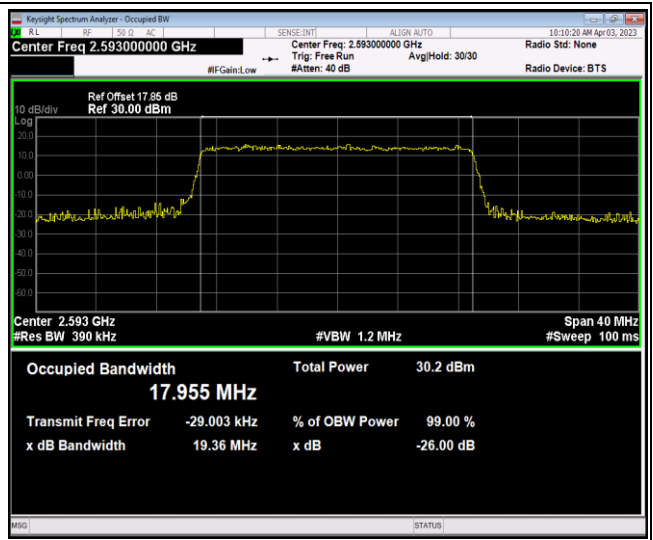

Band41-20MHz-16QAM-40620-100RB#0

Band41-20MHz-64QAM-39750-100RB#0