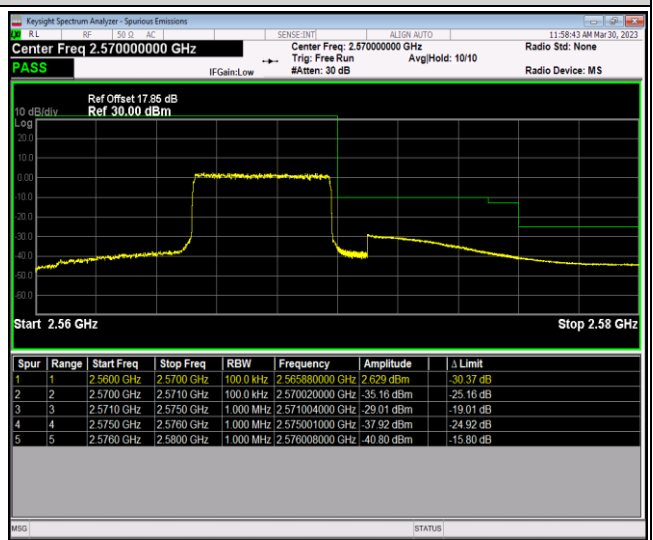

Band7-5MHz-64QAM-21425-25RB#0

Band7-20MHz-QPSK-20850-1RB#99