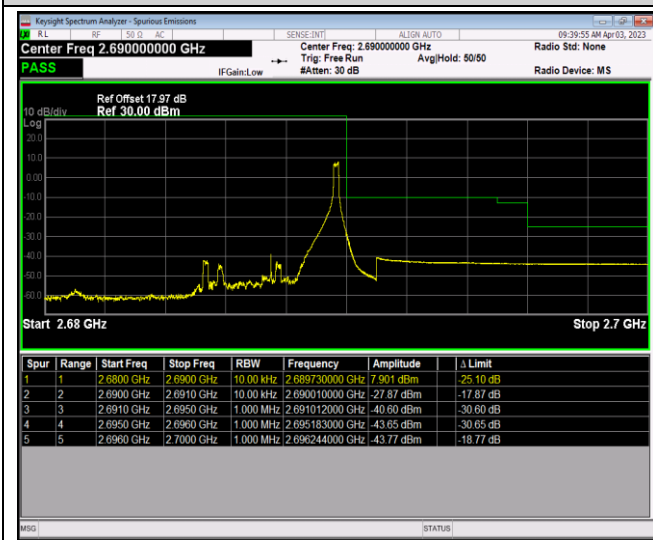

Band41-5MHz-QPSK-41565-1RB#24

Band41-5MHz-16QAM-39675-1RB#0