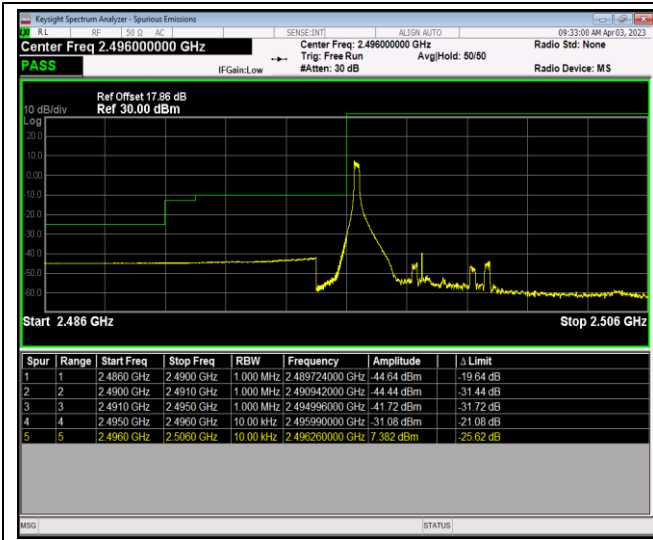

Band41-5MHz-16QAM-39675-1RB#0

Band41-5MHz-16QAM-39675-25RB#0