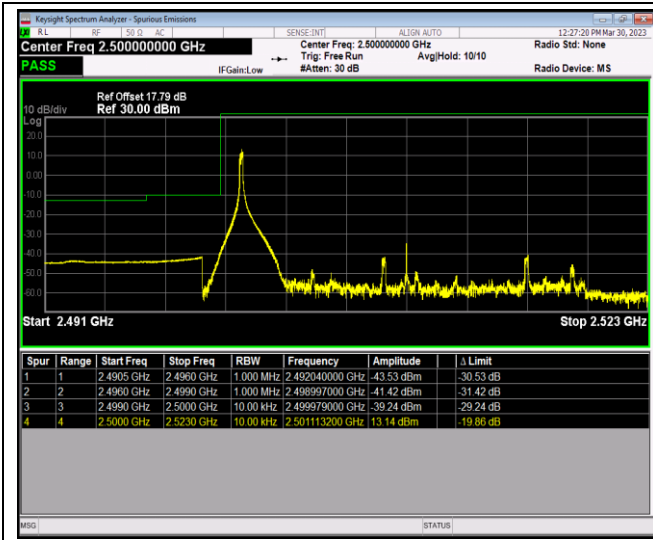

Band7-20MHz-QPSK-20850-1RB#0

Band7-20MHz-QPSK-20850-100RB#0