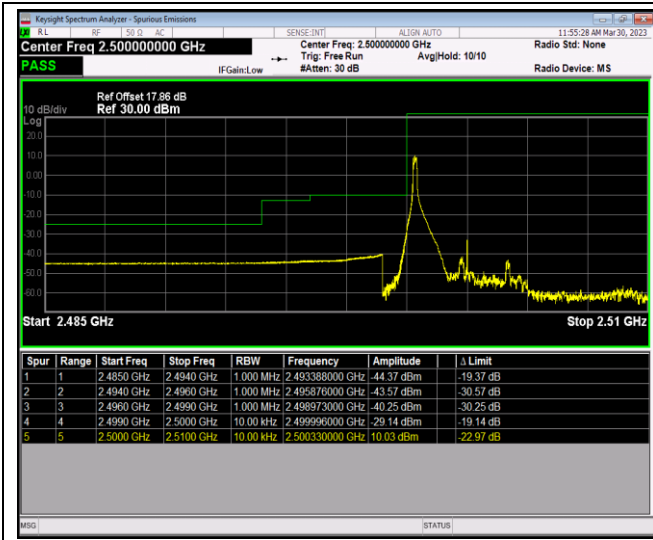

Band7-5MHz-64QAM-20775-25RB#0