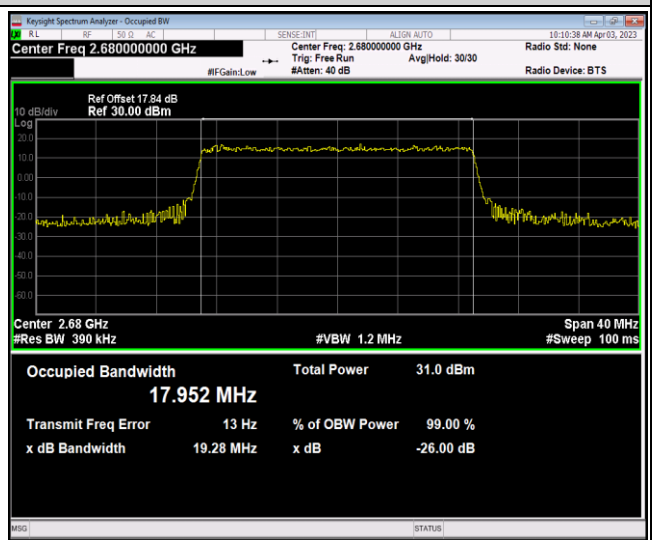

Band41-15MHz-64QAM-41515-75RB#0

Band41-20MHz-QPSK-39750-100RB#0

Band41-20MHz-QPSK-40620-100RB#0

Band41-20MHz-QPSK-41490-100RB#0

Band41-20MHz-16QAM-39750-100RB#0

Band41-20MHz-16QAM-40620-100RB#0

Band41-20MHz-16QAM-41490-100RB#0