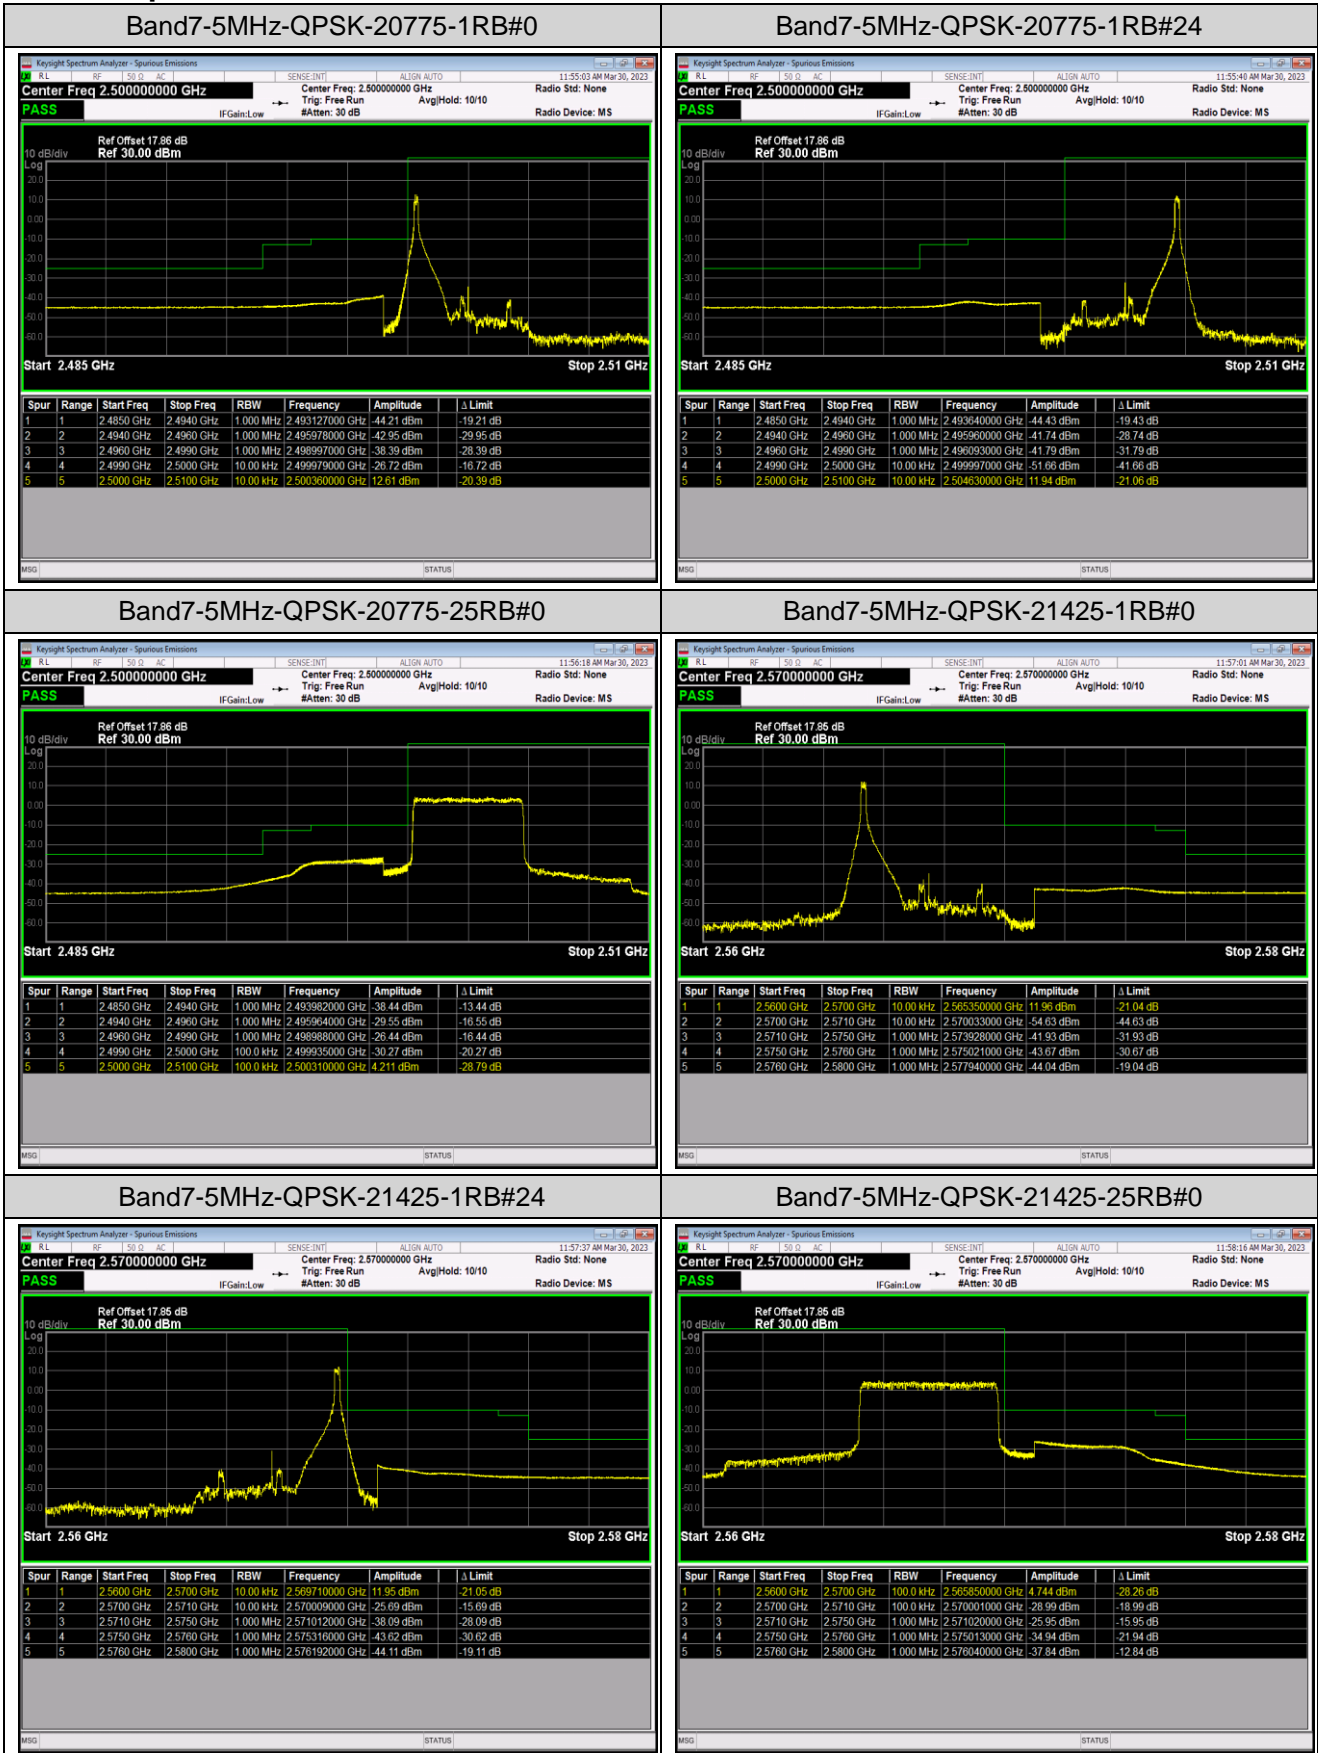

Test Graphs