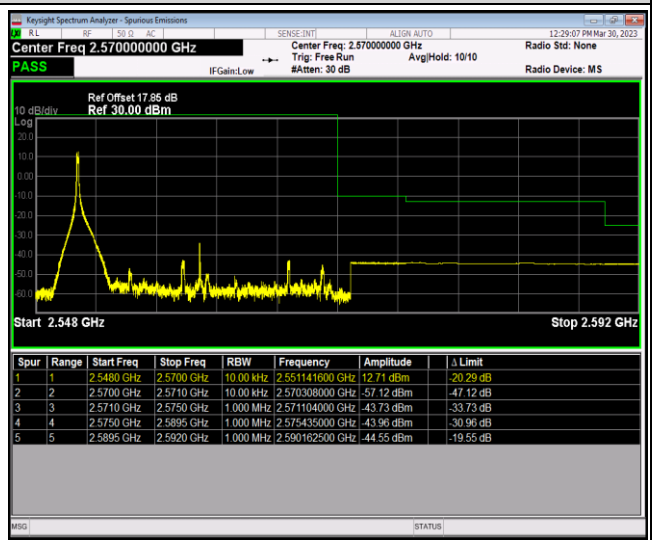

Band7-20MHz-QPSK-21350-1RB#0

Band7-20MHz-QPSK-21350-100RB#0