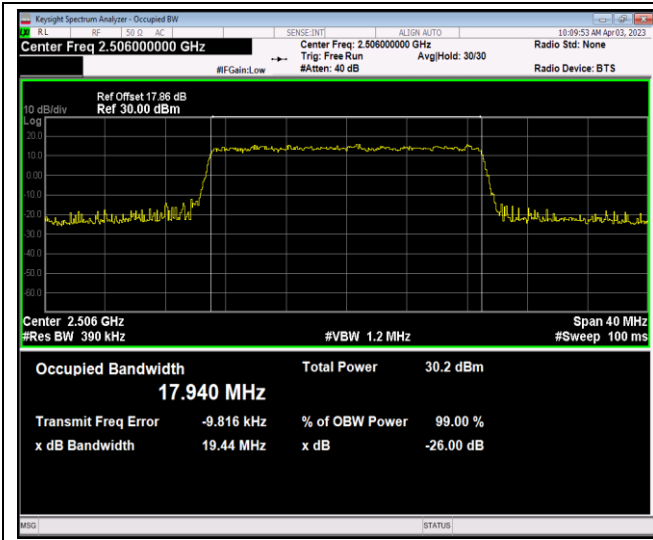

Band41-15MHz-64QAM-41515-75RB#0

Band41-20MHz-QPSK-39750-100RB#0

Band41-20MHz-QPSK-40620-100RB#0

Band41-20MHz-QPSK-41490-100RB#0

Band41-20MHz-16QAM-39750-100RB#0

Band41-20MHz-16QAM-40620-100RB#0

Band41-20MHz-16QAM-41490-100RB#0