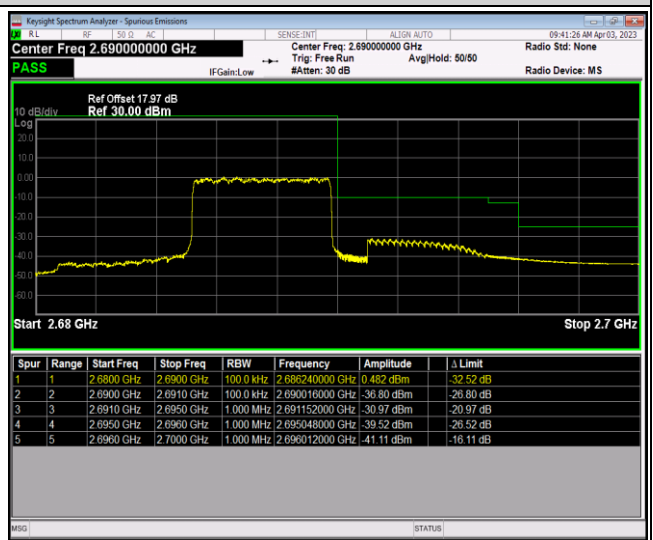

Band41-5MHz-QPSK-41565-25RB#0

Band41-5MHz-16QAM-39675-1RB#24