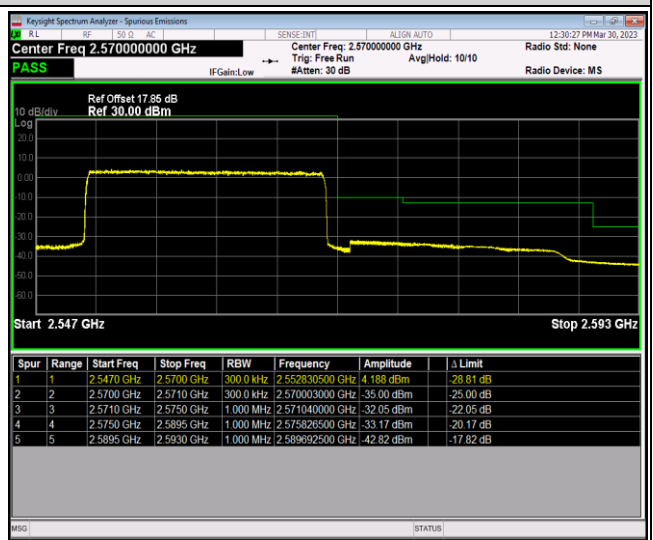

Band7-20MHz-QPSK-21350-100RB#0

Band7-20MHz-16QAM-20850-1RB#99