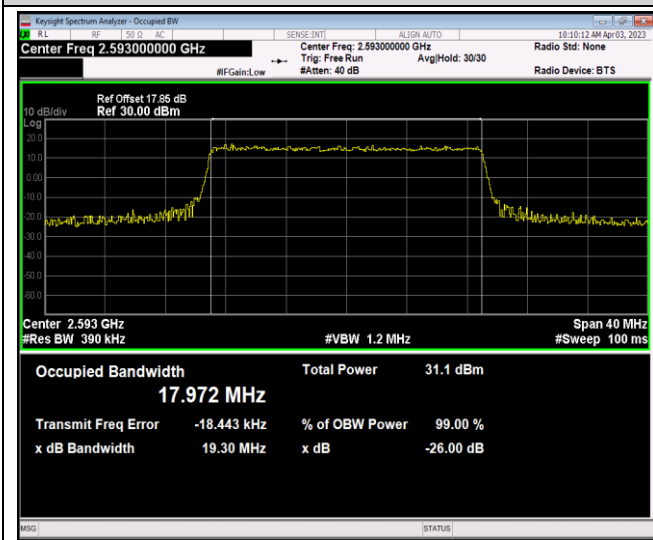

Band41-20MHz-QPSK-40620-100RB#0

Band41-20MHz-16QAM-39750-100RB#0