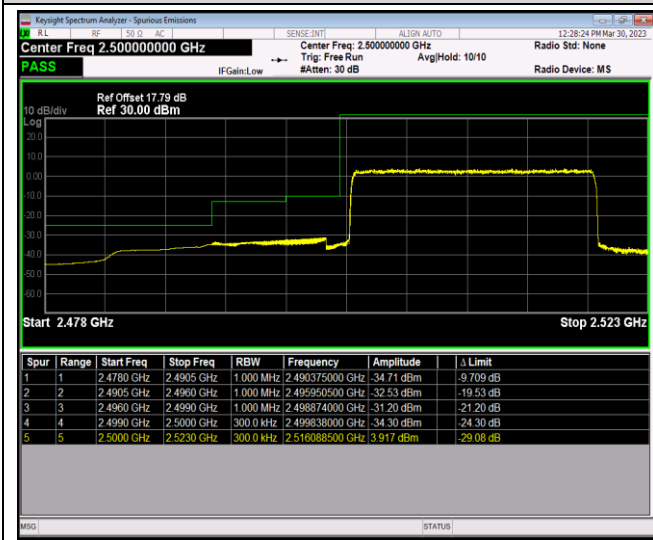

Band7-20MHz-QPSK-20850-100RB#0

Band7-20MHz-QPSK-21350-1RB#99