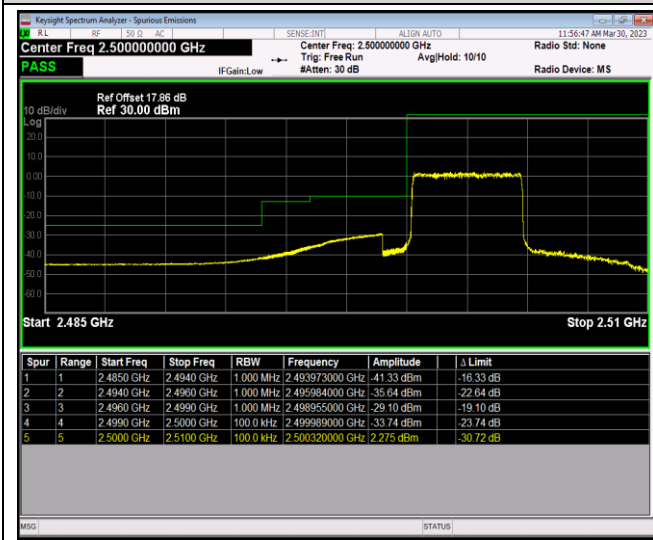

Remark: All bandwidth and all modulation had been tested, but only the worst case data displayed in this report.

Test Graphs

Band7-5MHz-64QAM-20775-25RB#0

Band7-5MHz-64QAM-21425-1RB#0

Band7-5MHz-64QAM-21425-1RB#24