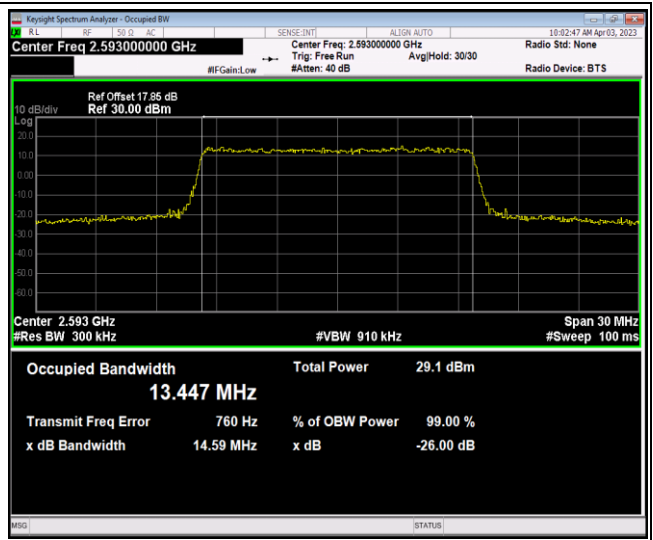

Band41-20MHz-QPSK-39750-100RB#0