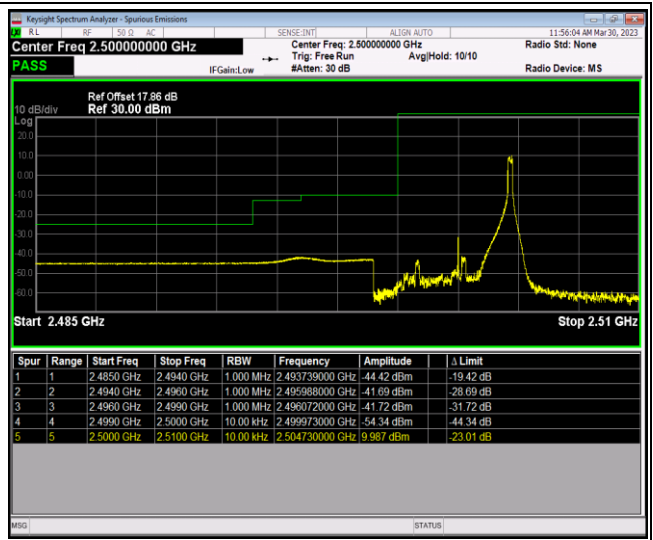

Remark: All bandwidth and all modulation had been tested, but only the worst case data displayed in this report.

Test Graphs

Band7-5MHz-64QAM-20775-25RB#0

Band7-5MHz-64QAM-21425-1RB#0

Band7-5MHz-64QAM-21425-1RB#24