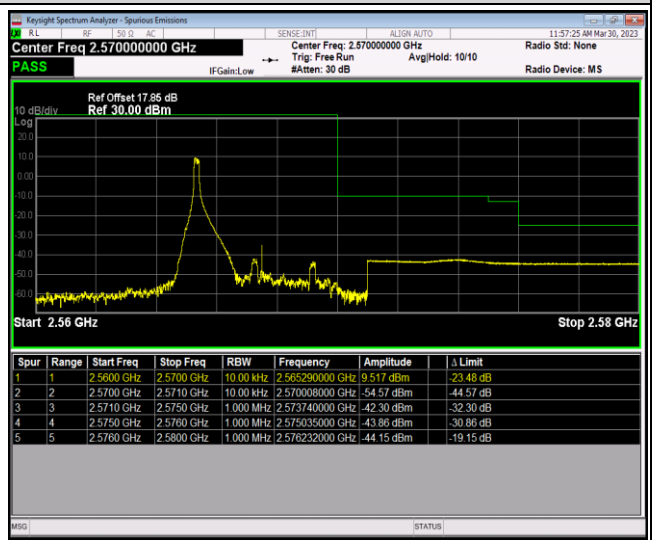

Remark: All bandwidth and all modulation had been tested, but only the worst case data displayed in this report.

Test Graphs

Band7-5MHz-64QAM-20775-25RB#0

Band7-5MHz-64QAM-21425-1RB#0

Band7-5MHz-64QAM-21425-1RB#24