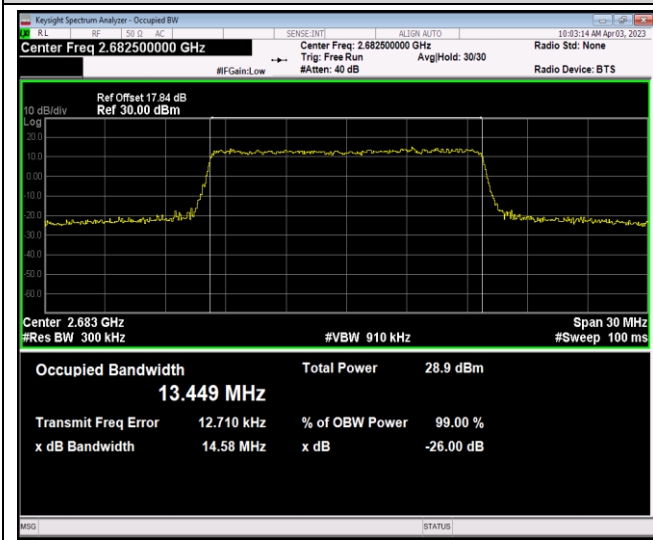

Band41-15MHz-64QAM-41515-75RB#0

Band41-20MHz-QPSK-40620-100RB#0