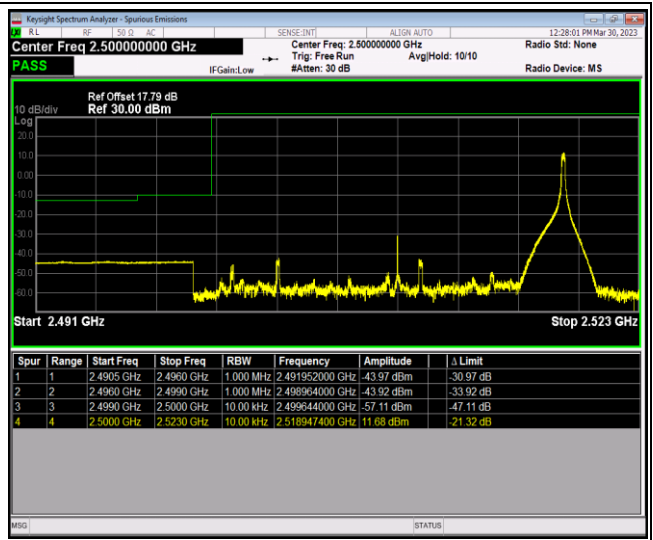

Band7-20MHz-16QAM-20850-1RB#99

Band7-20MHz-16QAM-21350-1RB#0