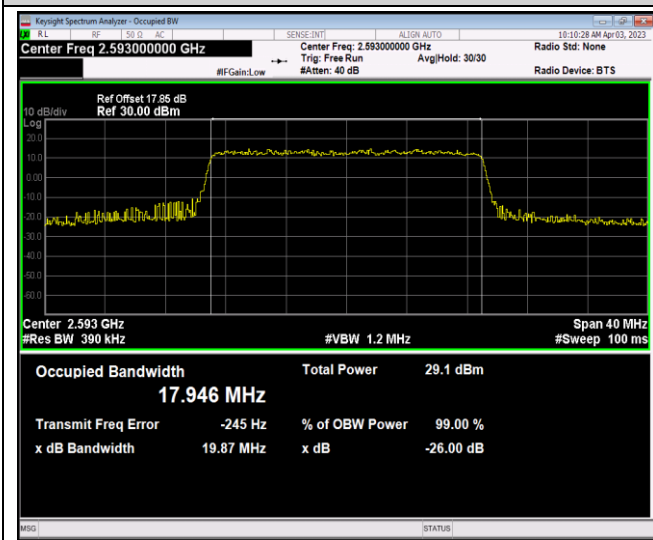

Band41-20MHz-64QAM-40620-100RB#0