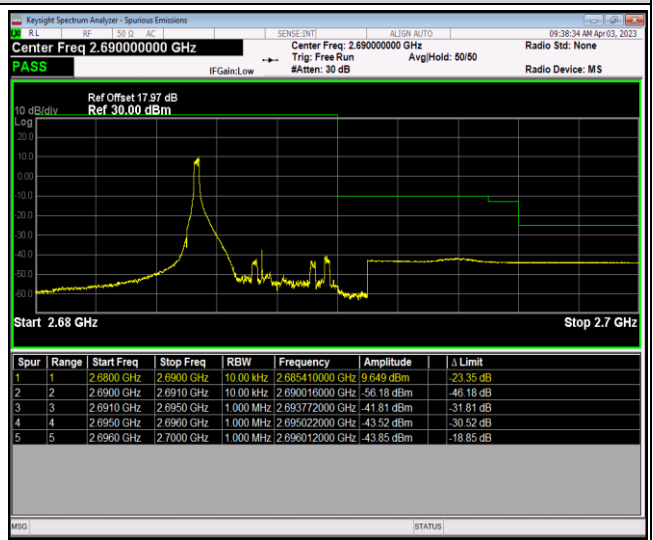

Band41-5MHz-QPSK-41565-1RB#0

Band41-5MHz-QPSK-41565-25RB#0