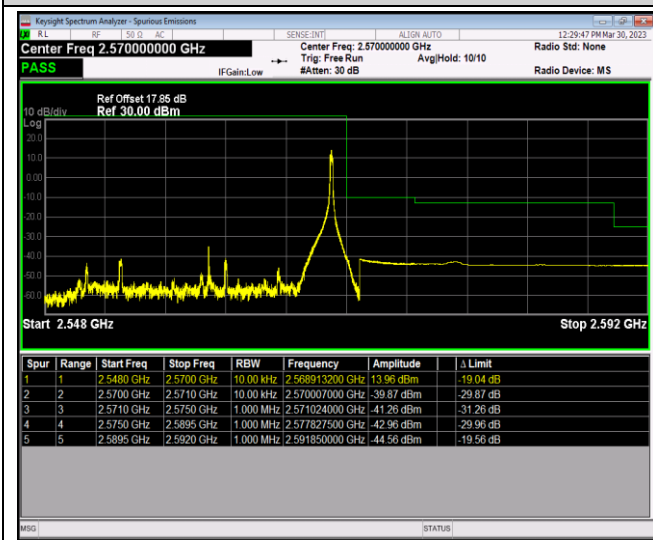

Band7-20MHz-QPSK-21350-1RB#99

Band7-20MHz-16QAM-20850-1RB#0