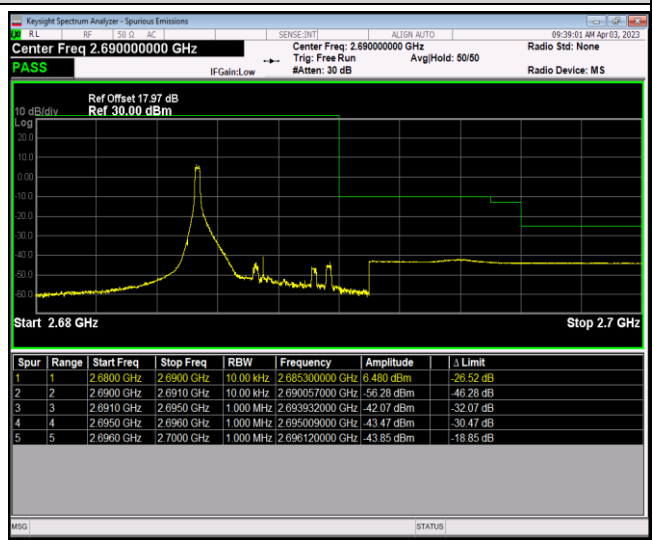

Band41-5MHz-16QAM-41565-1RB#0

Band41-5MHz-16QAM-41565-25RB#0