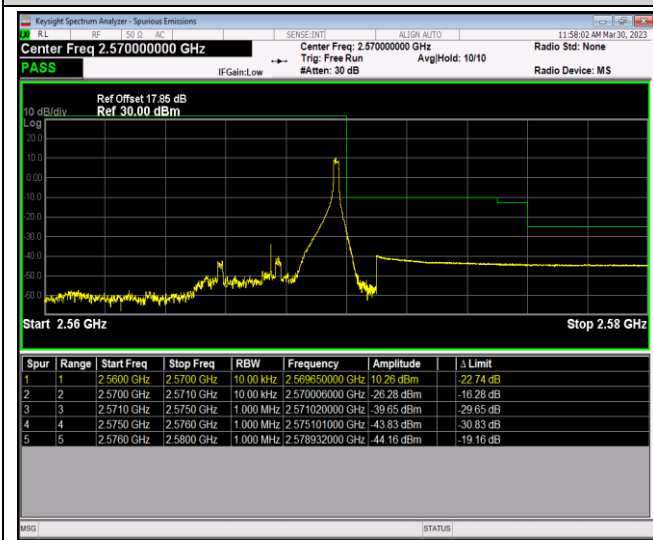

Band7-5MHz-64QAM-21425-1RB#24

Band7-20MHz-QPSK-20850-1RB#0