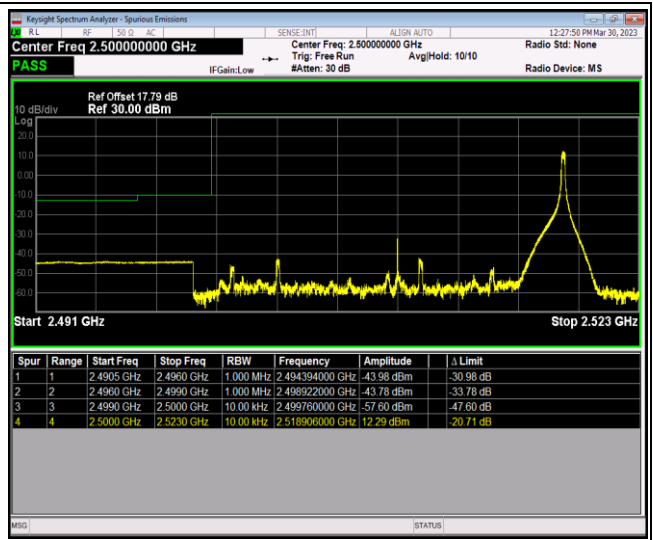

Band7-20MHz-QPSK-20850-1RB#99

Band7-20MHz-QPSK-21350-1RB#0