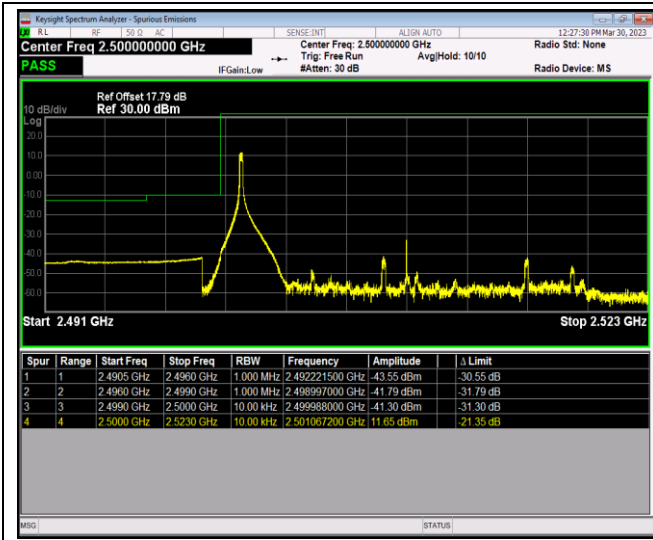

Band7-20MHz-16QAM-20850-1RB#0

Band7-20MHz-16QAM-20850-100RB#0