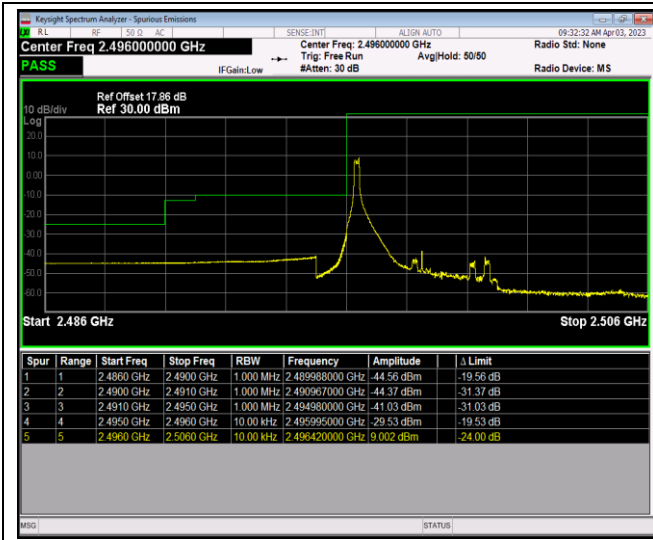

Band41-5MHz-QPSK-39675-1RB#0

Band41-5MHz-QPSK-39675-25RB#0