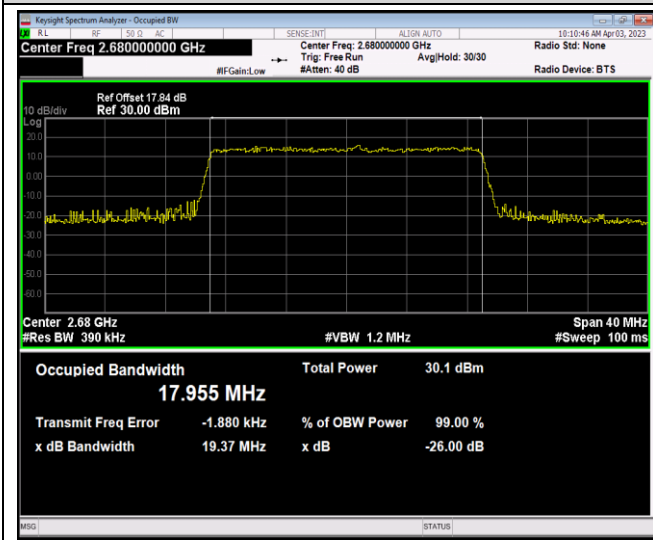

Band41-20MHz-16QAM-41490-100RB#0

Band41-20MHz-64QAM-40620-100RB#0