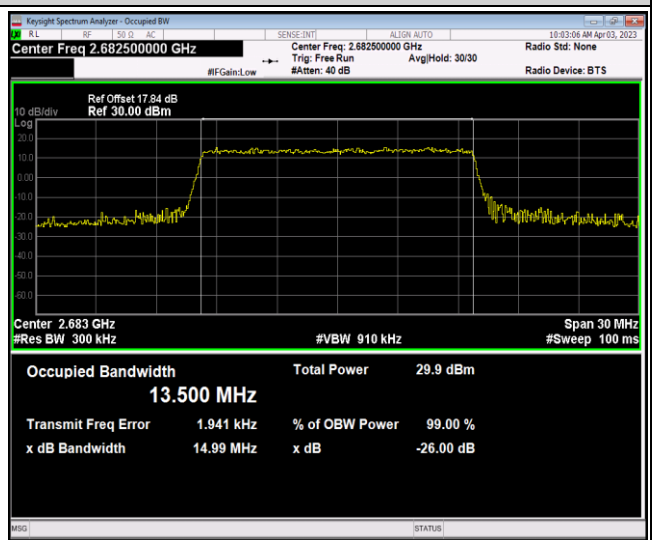

Band41-10MHz-16QAM-40620-50RB#0

Band41-15MHz-QPSK-41515-75RB#0

Band41-15MHz-16QAM-39725-75RB#0

Band41-15MHz-16QAM-40620-75RB#0

Band41-15MHz-16QAM-41515-75RB#0

Band41-15MHz-64QAM-39725-75RB#0

Band41-15MHz-64QAM-40620-75RB#0