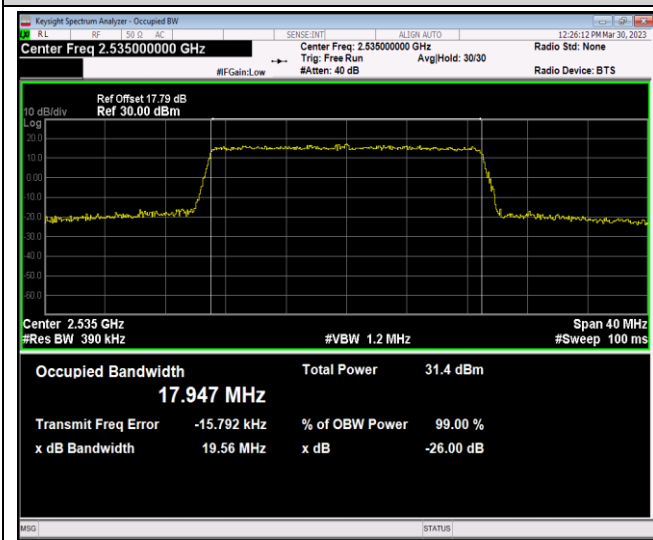

Band7-20MHz-QPSK-21100-100RB#0

Band7-20MHz-16QAM-20850-100RB#0