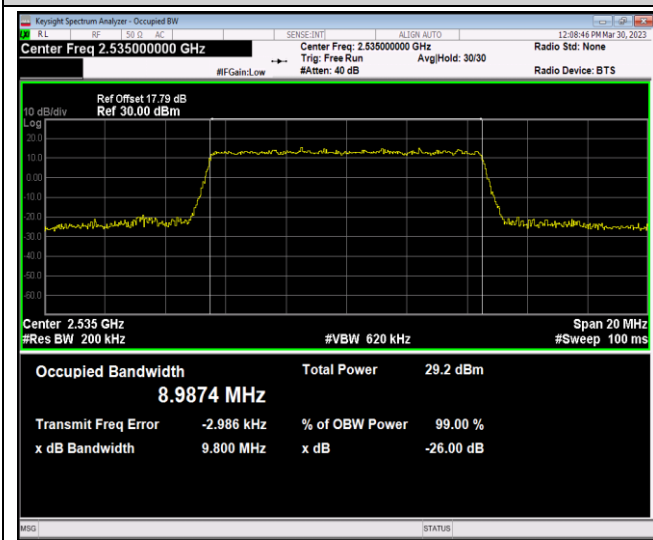

Test Graphs

Band7-10MHz-16QAM-21400-50RB#0

Band7-10MHz-64QAM-20800-50RB#0

Band7-10MHz-64QAM-21100-50RB#0

Band7-10MHz-64QAM-21400-50RB#0

Band7-15MHz-QPSK-20825-75RB#0

Band7-15MHz-QPSK-21100-75RB#0

Band7-15MHz-QPSK-21375-75RB#0