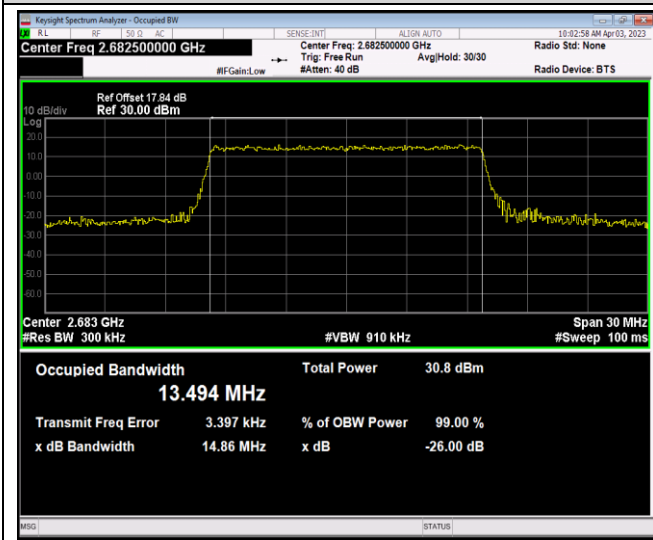

Band41-10MHz-16QAM-40620-50RB#0

Band41-15MHz-QPSK-41515-75RB#0

Band41-15MHz-16QAM-39725-75RB#0

Band41-15MHz-16QAM-40620-75RB#0

Band41-15MHz-16QAM-41515-75RB#0

Band41-15MHz-64QAM-39725-75RB#0

Band41-15MHz-64QAM-40620-75RB#0