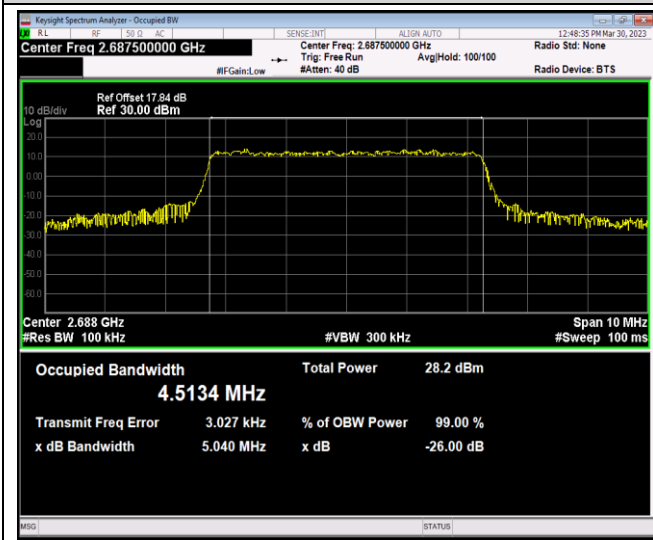

Band41-5MHz-64QAM-41565-25RB#0

Band41-10MHz-QPSK-40620-50RB#0