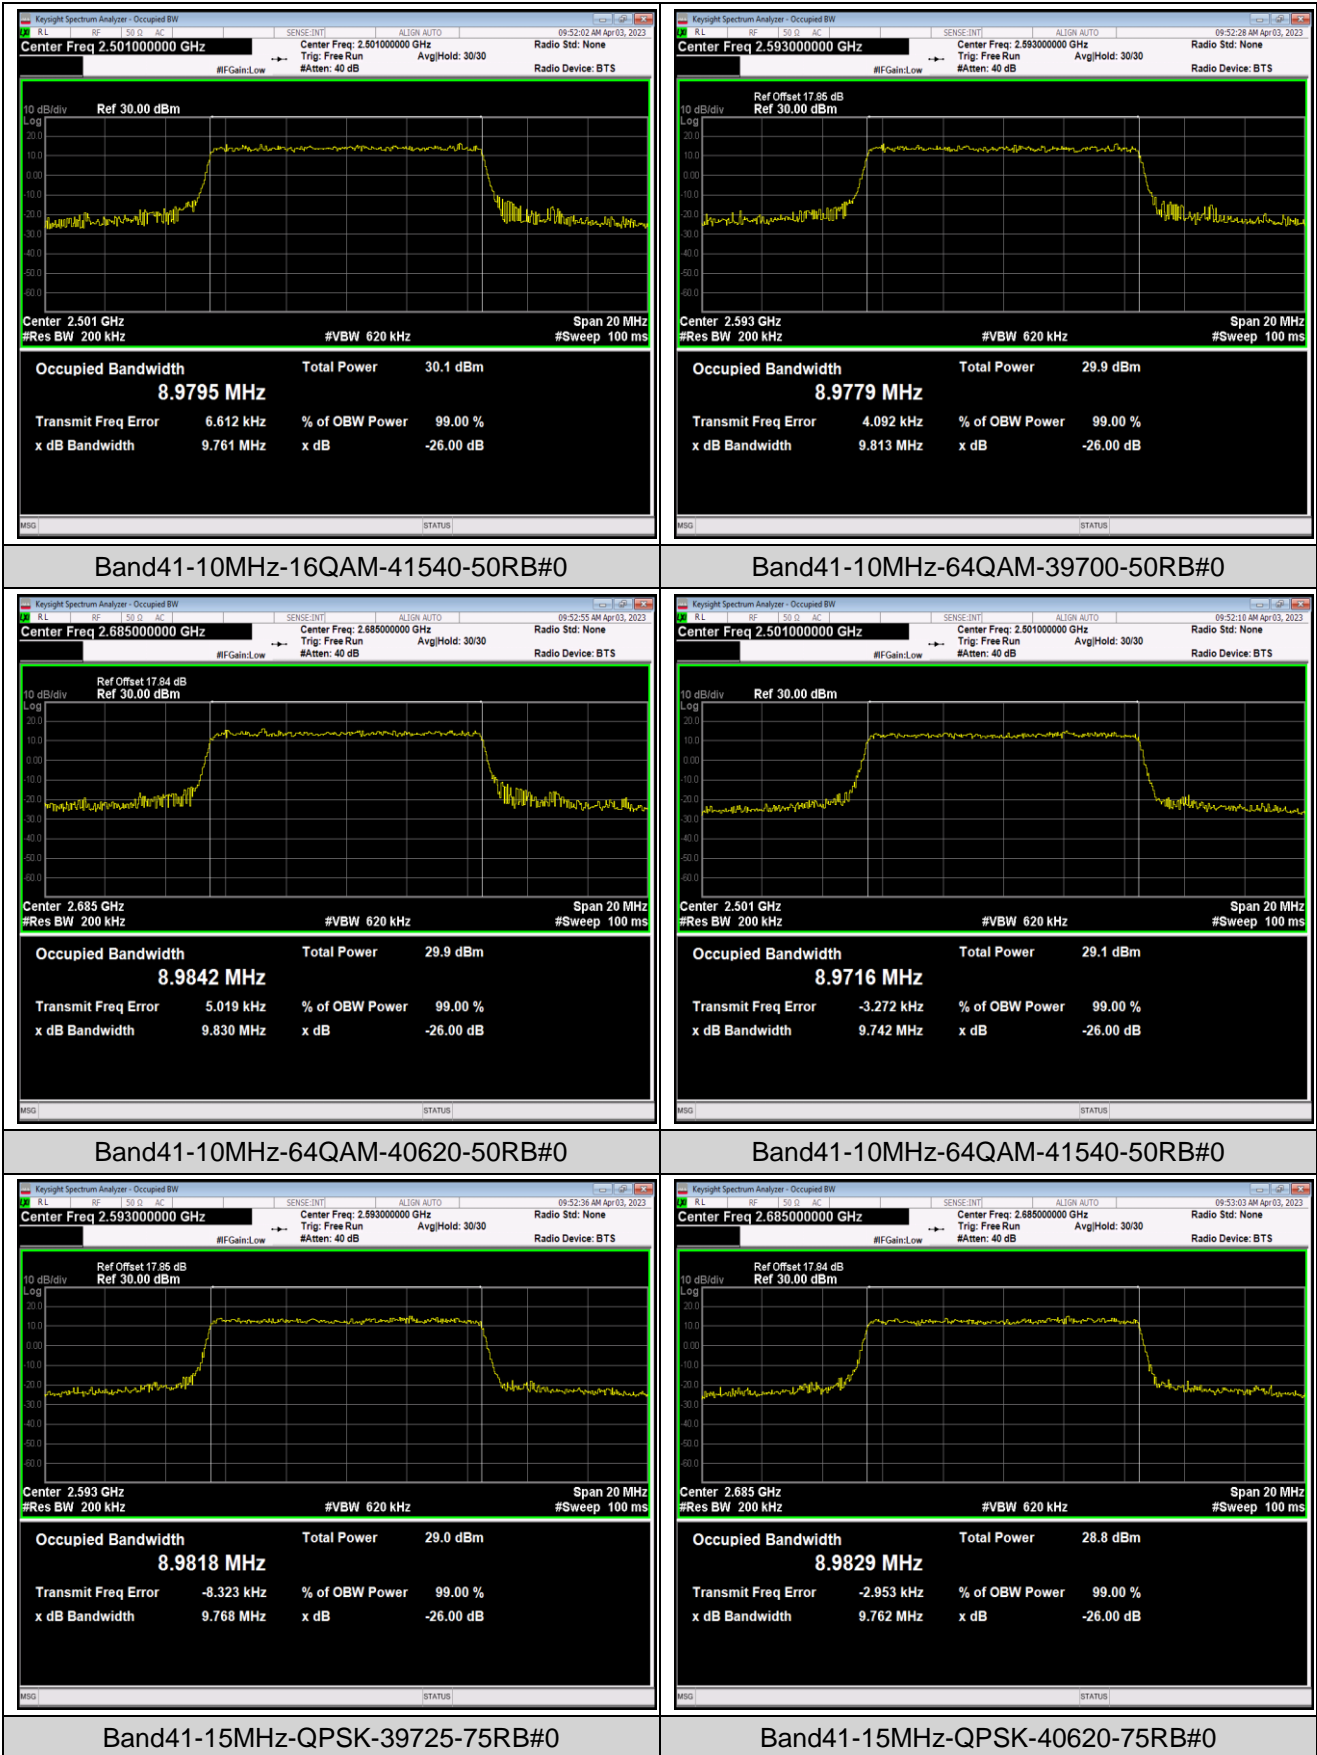

Band41-10MHz-16QAM-39700-50RB#0

Band41-10MHz-16QAM-40620-50RB#0