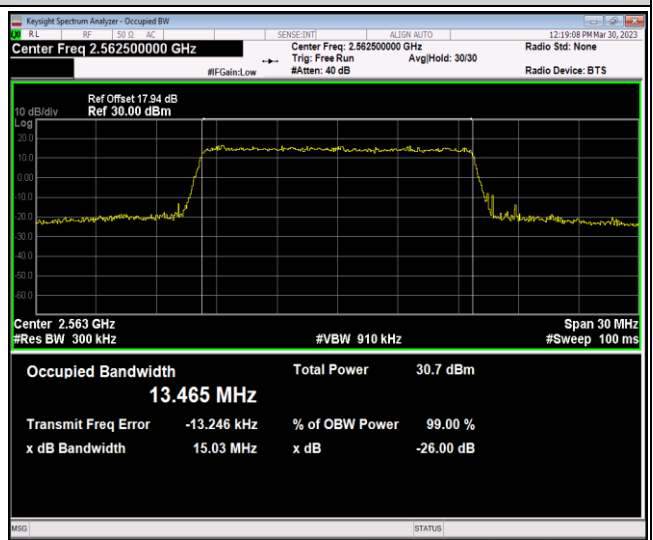

Band7-15MHz-16QAM-20825-75RB#0

Band7-15MHz-16QAM-21100-75RB#0

Band7-15MHz-16QAM-21375-75RB#0

Band7-15MHz-64QAM-20825-75RB#0

Band7-15MHz-64QAM-21100-75RB#0

Band7-15MHz-64QAM-21375-75RB#0

Band7-20MHz-QPSK-20850-100RB#0