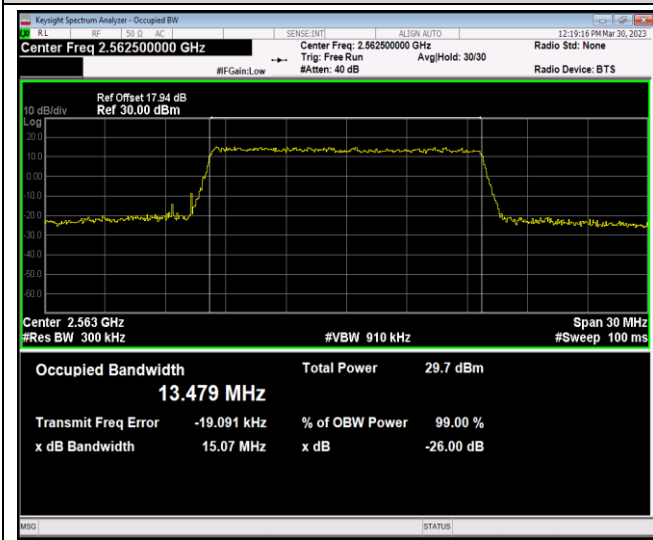

Band7-15MHz-16QAM-20825-75RB#0

Band7-15MHz-16QAM-21100-75RB#0

Band7-15MHz-16QAM-21375-75RB#0

Band7-15MHz-64QAM-20825-75RB#0

Band7-15MHz-64QAM-21100-75RB#0

Band7-15MHz-64QAM-21375-75RB#0

Band7-20MHz-QPSK-20850-100RB#0