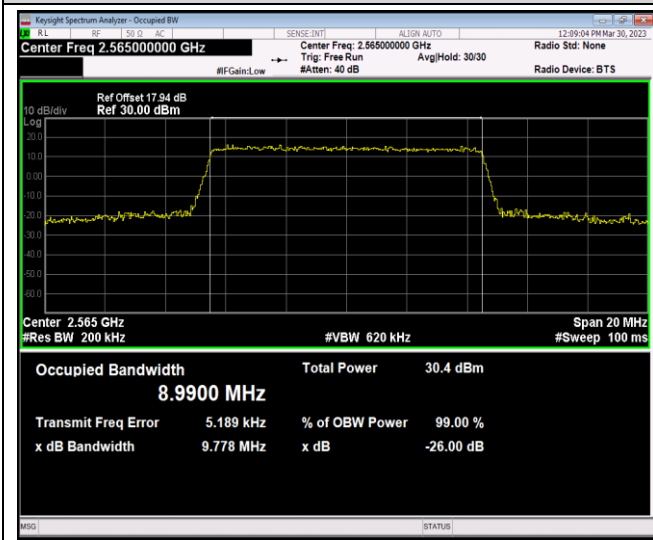

Test Graphs

Band7-10MHz-16QAM-21400-50RB#0

Band7-10MHz-64QAM-20800-50RB#0

Band7-10MHz-64QAM-21100-50RB#0

Band7-10MHz-64QAM-21400-50RB#0

Band7-15MHz-QPSK-20825-75RB#0

Band7-15MHz-QPSK-21100-75RB#0

Band7-15MHz-QPSK-21375-75RB#0