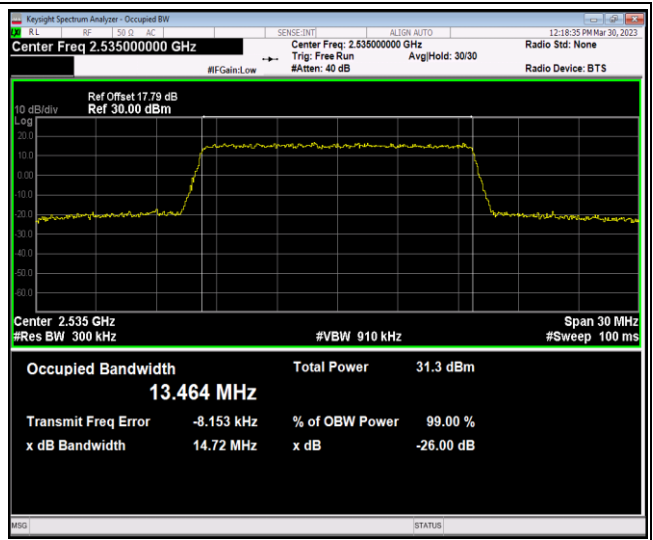

Test Graphs

Band7-10MHz-16QAM-21400-50RB#0

Band7-10MHz-64QAM-20800-50RB#0

Band7-10MHz-64QAM-21100-50RB#0

Band7-10MHz-64QAM-21400-50RB#0

Band7-15MHz-QPSK-20825-75RB#0

Band7-15MHz-QPSK-21100-75RB#0

Band7-15MHz-QPSK-21375-75RB#0