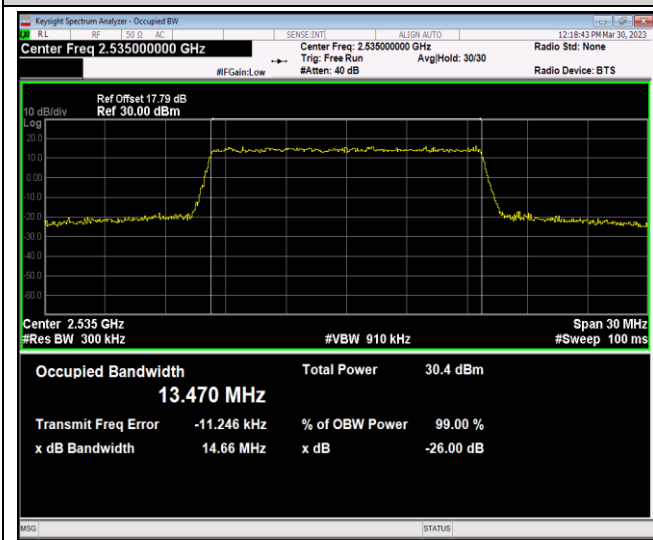

Band7-15MHz-16QAM-21100-75RB#0

Band7-15MHz-64QAM-20825-75RB#0