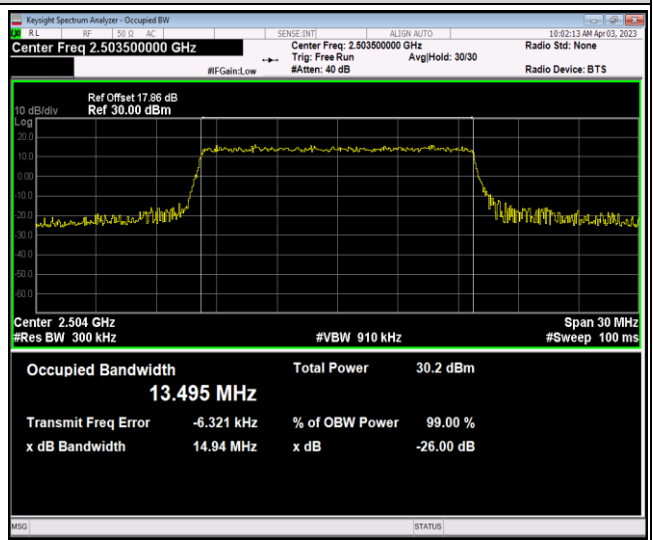

Band41-10MHz-16QAM-40620-50RB#0

Band41-15MHz-QPSK-41515-75RB#0

Band41-15MHz-16QAM-39725-75RB#0

Band41-15MHz-16QAM-40620-75RB#0

Band41-15MHz-16QAM-41515-75RB#0

Band41-15MHz-64QAM-39725-75RB#0

Band41-15MHz-64QAM-40620-75RB#0