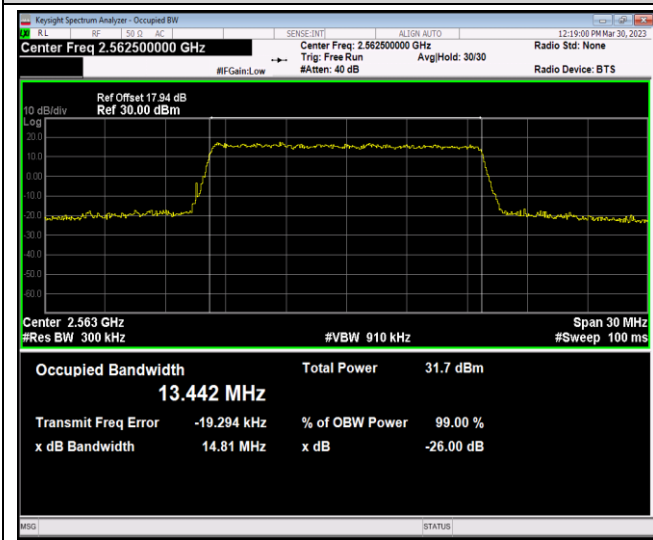

Band7-15MHz-QPSK-21375-75RB#0

Band7-15MHz-16QAM-21100-75RB#0