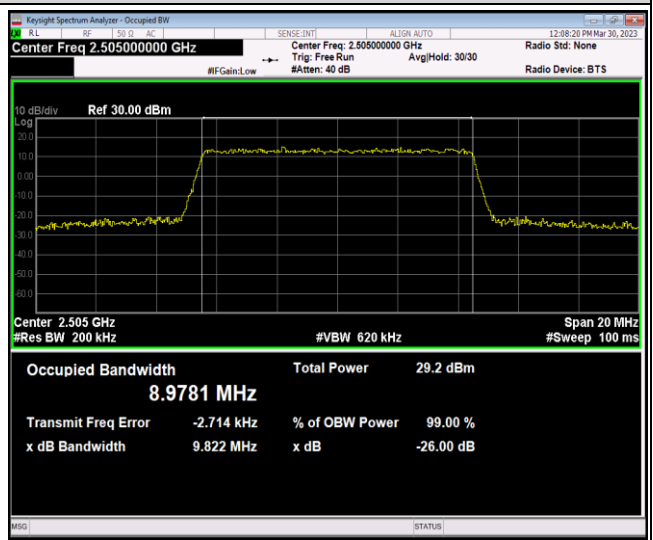

Test Graphs

Band7-10MHz-16QAM-21400-50RB#0

Band7-10MHz-64QAM-20800-50RB#0

Band7-10MHz-64QAM-21100-50RB#0

Band7-10MHz-64QAM-21400-50RB#0

Band7-15MHz-QPSK-20825-75RB#0

Band7-15MHz-QPSK-21100-75RB#0

Band7-15MHz-QPSK-21375-75RB#0