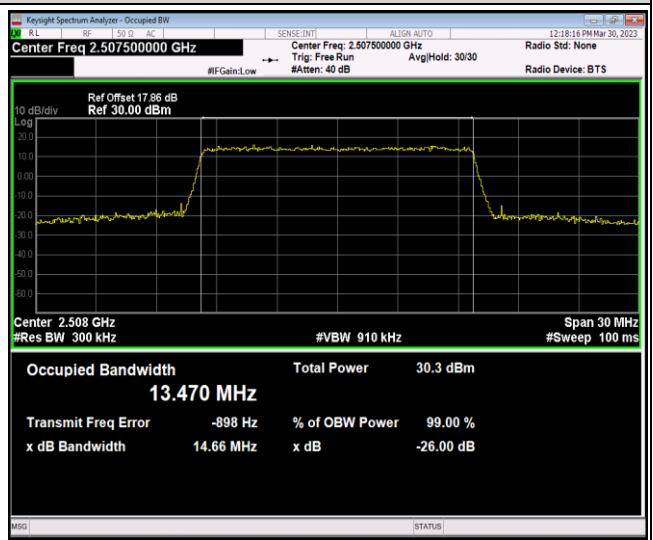

Band7-15MHz-16QAM-20825-75RB#0

Band7-15MHz-16QAM-21375-75RB#0