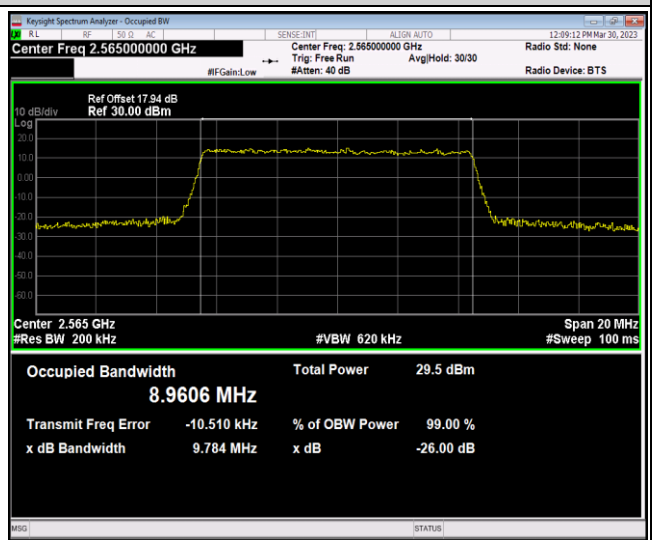

Test Graphs

Band7-10MHz-16QAM-21400-50RB#0

Band7-10MHz-64QAM-20800-50RB#0

Band7-10MHz-64QAM-21100-50RB#0

Band7-10MHz-64QAM-21400-50RB#0

Band7-15MHz-QPSK-20825-75RB#0

Band7-15MHz-QPSK-21100-75RB#0

Band7-15MHz-QPSK-21375-75RB#0