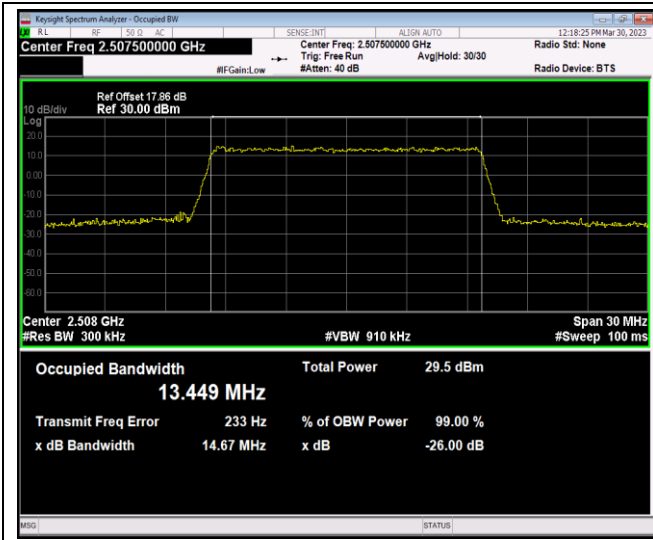

Band7-15MHz-16QAM-20825-75RB#0

Band7-15MHz-16QAM-21100-75RB#0

Band7-15MHz-16QAM-21375-75RB#0

Band7-15MHz-64QAM-20825-75RB#0

Band7-15MHz-64QAM-21100-75RB#0

Band7-15MHz-64QAM-21375-75RB#0

Band7-20MHz-QPSK-20850-100RB#0