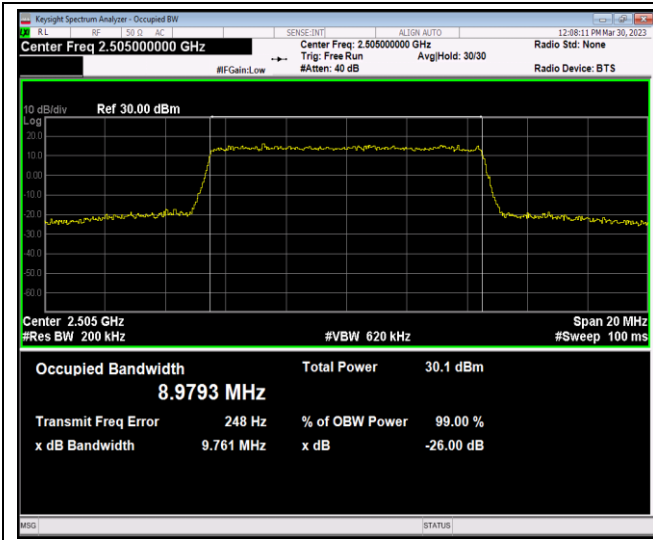

Test Graphs

Band7-10MHz-16QAM-21400-50RB#0

Band7-10MHz-64QAM-20800-50RB#0

Band7-10MHz-64QAM-21100-50RB#0

Band7-10MHz-64QAM-21400-50RB#0

Band7-15MHz-QPSK-20825-75RB#0

Band7-15MHz-QPSK-21100-75RB#0

Band7-15MHz-QPSK-21375-75RB#0