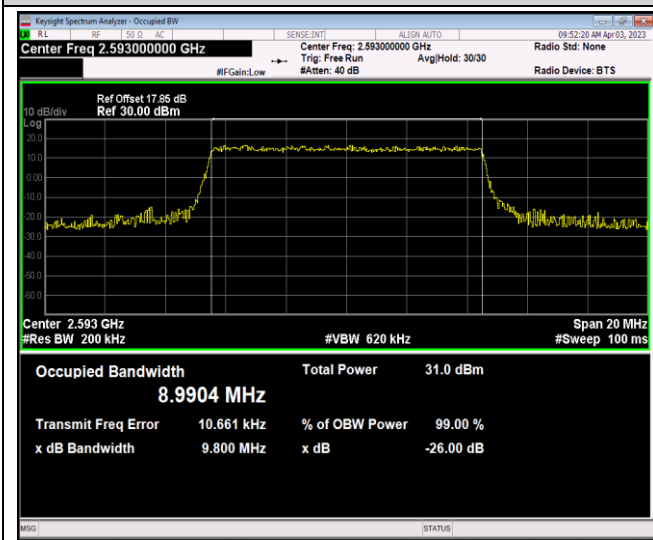

Band41-10MHz-QPSK-40620-50RB#0

Band41-10MHz-16QAM-39700-50RB#0