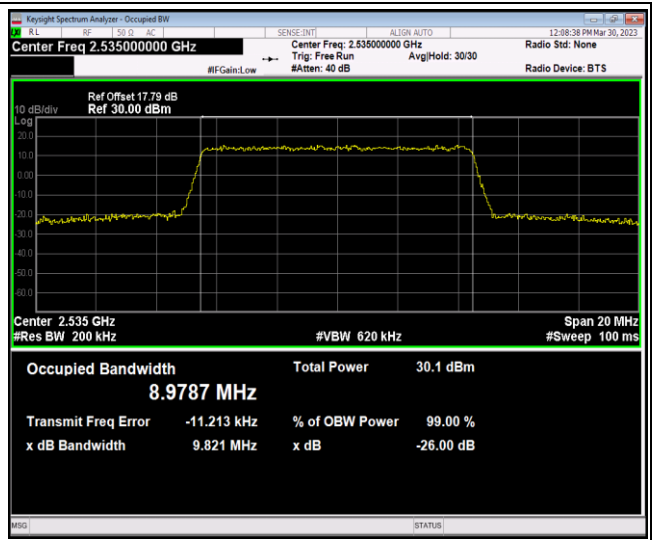

Test Graphs

Band7-10MHz-16QAM-21400-50RB#0

Band7-10MHz-64QAM-20800-50RB#0

Band7-10MHz-64QAM-21100-50RB#0

Band7-10MHz-64QAM-21400-50RB#0

Band7-15MHz-QPSK-20825-75RB#0

Band7-15MHz-QPSK-21100-75RB#0

Band7-15MHz-QPSK-21375-75RB#0