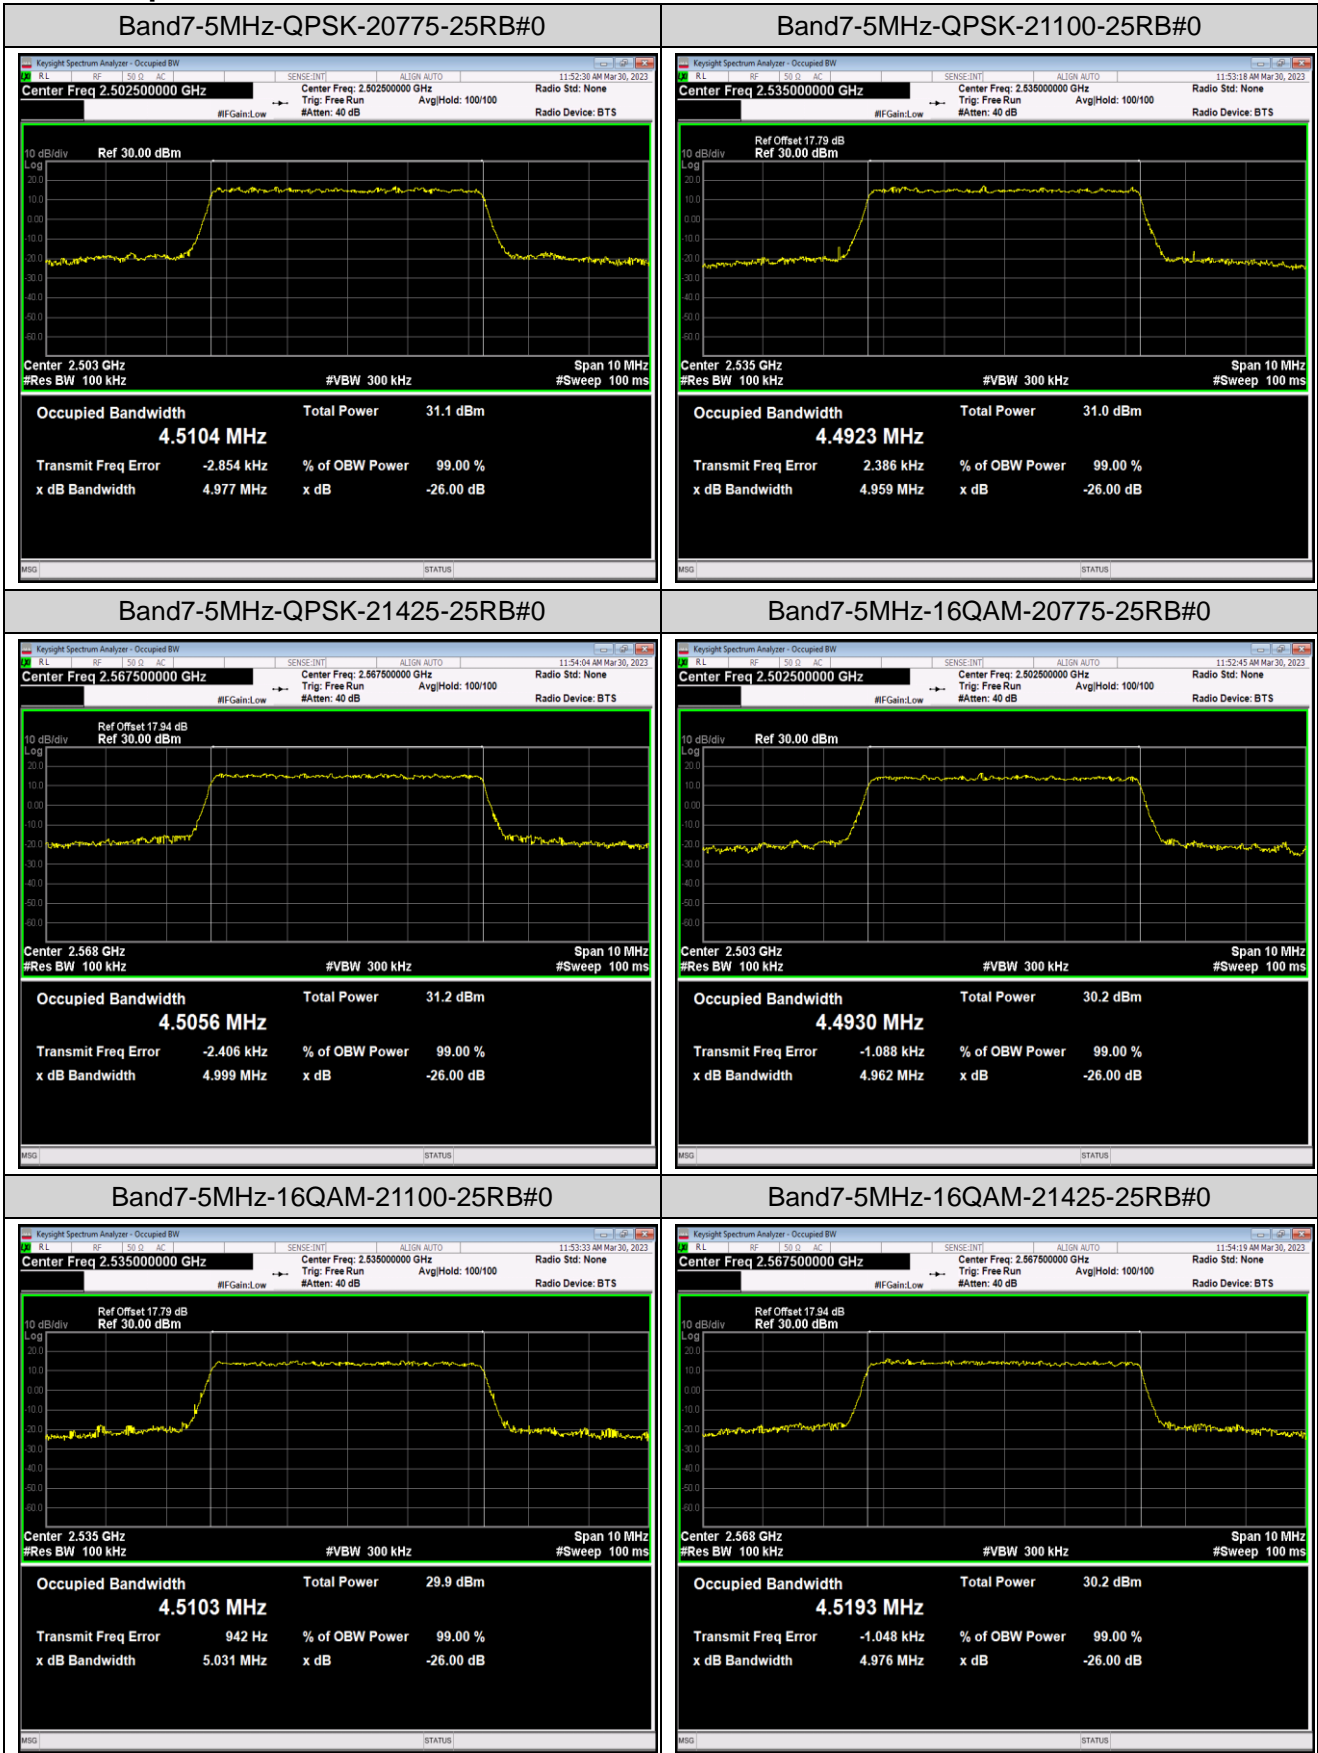

Test Graphs

Band7-10MHz-16QAM-21400-50RB#0

Band7-10MHz-64QAM-20800-50RB#0

Band7-10MHz-64QAM-21100-50RB#0

Band7-10MHz-64QAM-21400-50RB#0

Band7-15MHz-QPSK-20825-75RB#0

Band7-15MHz-QPSK-21100-75RB#0

Band7-15MHz-QPSK-21375-75RB#0

Band7-15MHz-16QAM-20825-75RB#0

Band7-15MHz-16QAM-21100-75RB#0

Band7-15MHz-16QAM-21375-75RB#0

Band7-15MHz-64QAM-20825-75RB#0

Band7-15MHz-64QAM-21100-75RB#0

Band7-15MHz-64QAM-21375-75RB#0

Band7-20MHz-QPSK-20850-100RB#0

Band7-20MHz-QPSK-21100-100RB#0

Band7-20MHz-QPSK-21350-100RB#0

Band7-20MHz-16QAM-20850-100RB#0

Band7-20MHz-16QAM-21100-100RB#0

Band7-20MHz-16QAM-21350-100RB#0

Band7-20MHz-64QAM-20850-100RB#0

Band7-20MHz-64QAM-21100-100RB#0