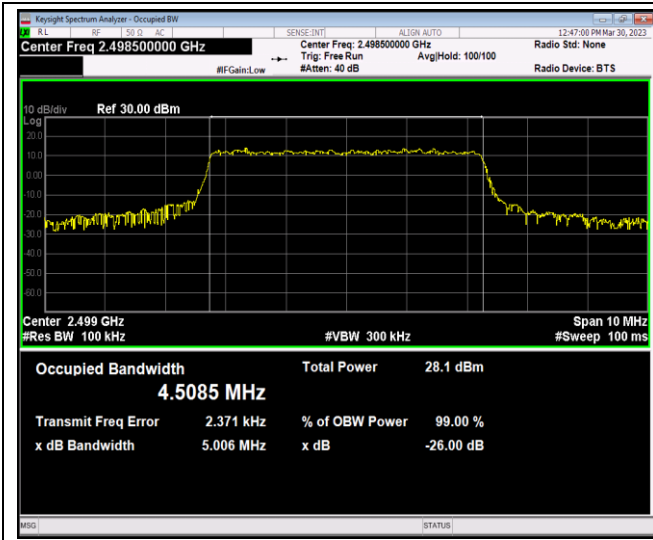

Band41-5MHz-64QAM-39675-25RB#0

Band41-5MHz-64QAM-41565-25RB#0