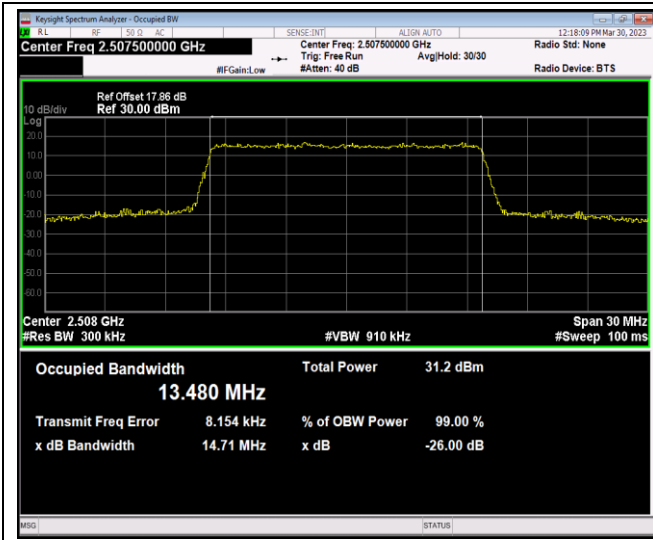

Test Graphs

Band7-10MHz-16QAM-21400-50RB#0

Band7-10MHz-64QAM-20800-50RB#0

Band7-10MHz-64QAM-21100-50RB#0

Band7-10MHz-64QAM-21400-50RB#0

Band7-15MHz-QPSK-20825-75RB#0

Band7-15MHz-QPSK-21100-75RB#0

Band7-15MHz-QPSK-21375-75RB#0