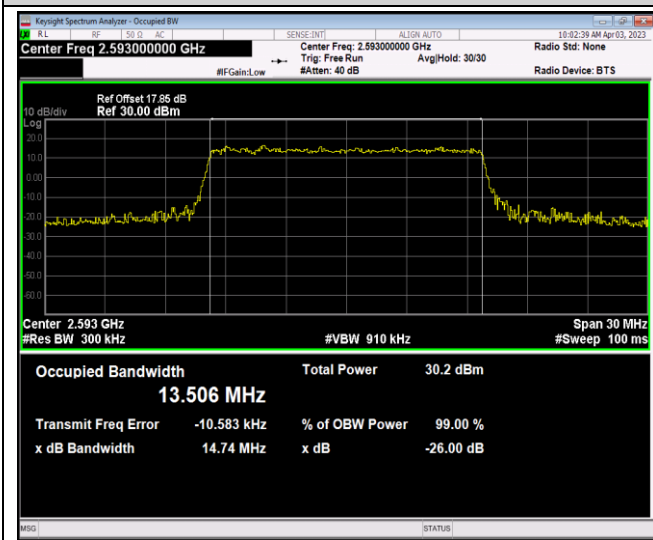

Band41-15MHz-16QAM-40620-75RB#0

Band41-15MHz-64QAM-39725-75RB#0