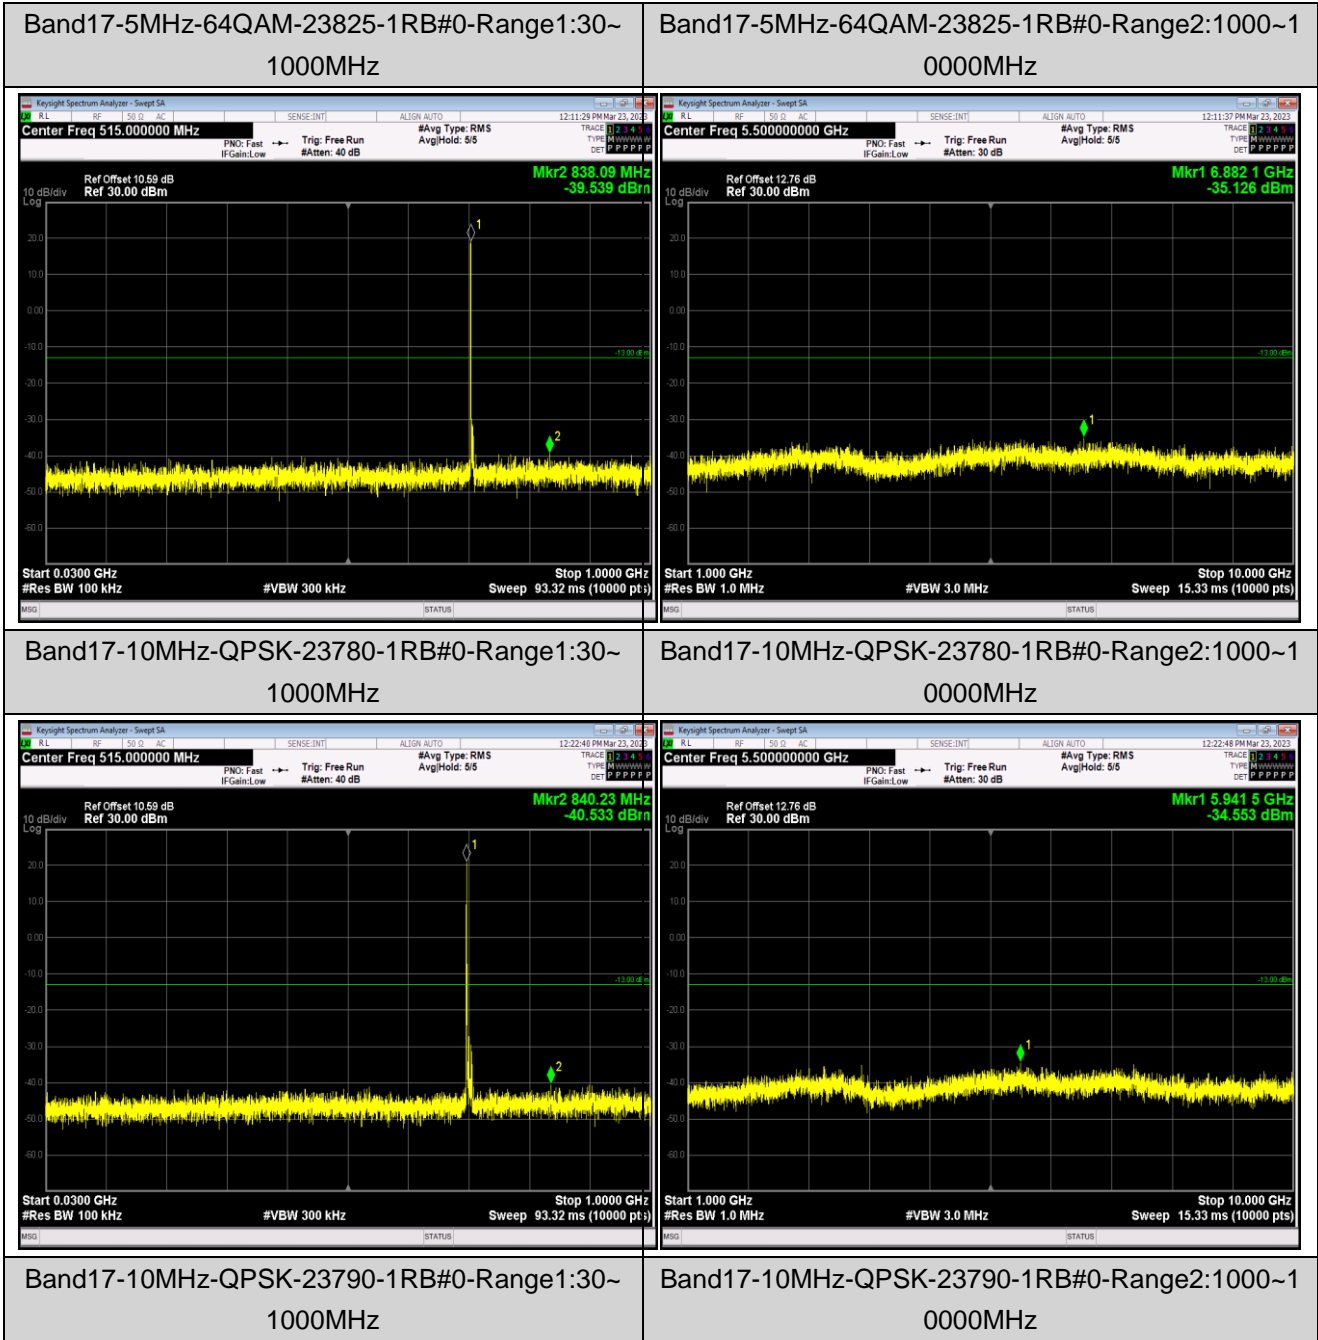

Band12-10MHz-64QAM-23060-1RB#0-Range2:1000~
10000MHz

Band17-5MHz-QPSK-23790-1RB#0-Range1:30~1000MHz

Band17-5MHz-QPSK-23790-1RB#0-Range2:1000~10000MHz

Band17-5MHz-QPSK-23825-1RB#0-Range1:30~1000MHz

Band17-5MHz-QPSK-23825-1RB#0-Range2:1000~10000MHz

Band17-5MHz-64QAM-23755-1RB#0-Range1:30~1000MHz

Band17-5MHz-64QAM-23755-1RB#0-Range2:1000~10000MHz

Band17-5MHz-64QAM-23790-1RB#0-Range1:30~1000MHz

Band17-5MHz-64QAM-23790-1RB#0-Range2:1000~10000MHz

Band17-10MHz-QPSK-23800-1RB#0-Range1:30~1000MHz

Band17-10MHz-QPSK-23800-1RB#0-Range2:1000~10000MHz

Band17-10MHz-16QAM-23780-1RB#0-Range1:30~1000MHz

Band17-10MHz-16QAM-23780-1RB#0-Range2:1000~10000MHz