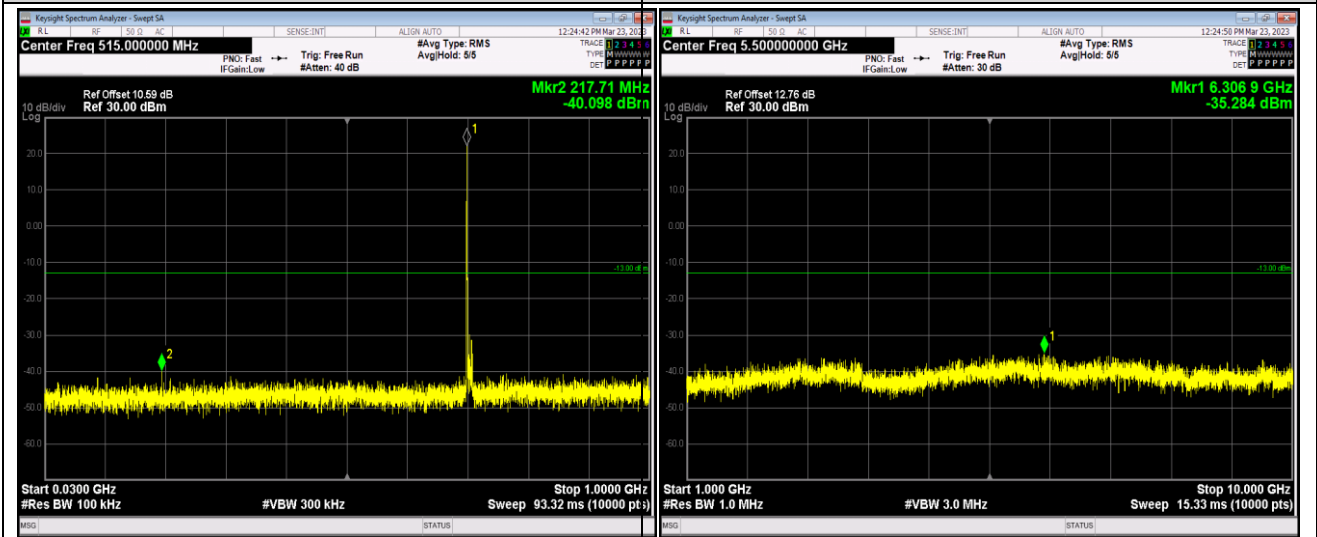

Band17-10MHz-QPSK-23800-1RB#0-Range1:30~1000MHz

Band17-10MHz-16QAM-23780-1RB#0-Range2:1000~10000MHz

Band17-10MHz-QPSK-23800-1RB#0-Range2:1000~10000MHz

Band17-10MHz-16QAM-23780-1RB#0-Range1:30~1000MHz