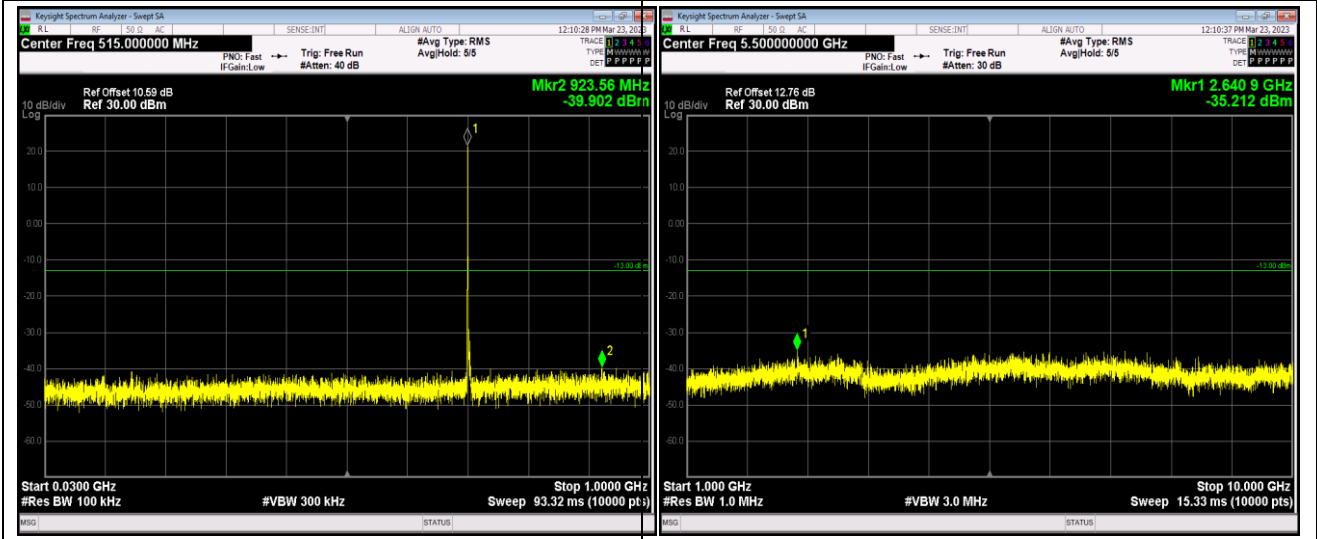

Band17-5MHz-64QAM-23790-1RB#0-Range1:30~1000MHz

Band17-5MHz-64QAM-23790-1RB#0-Range2:1000~10000MHz