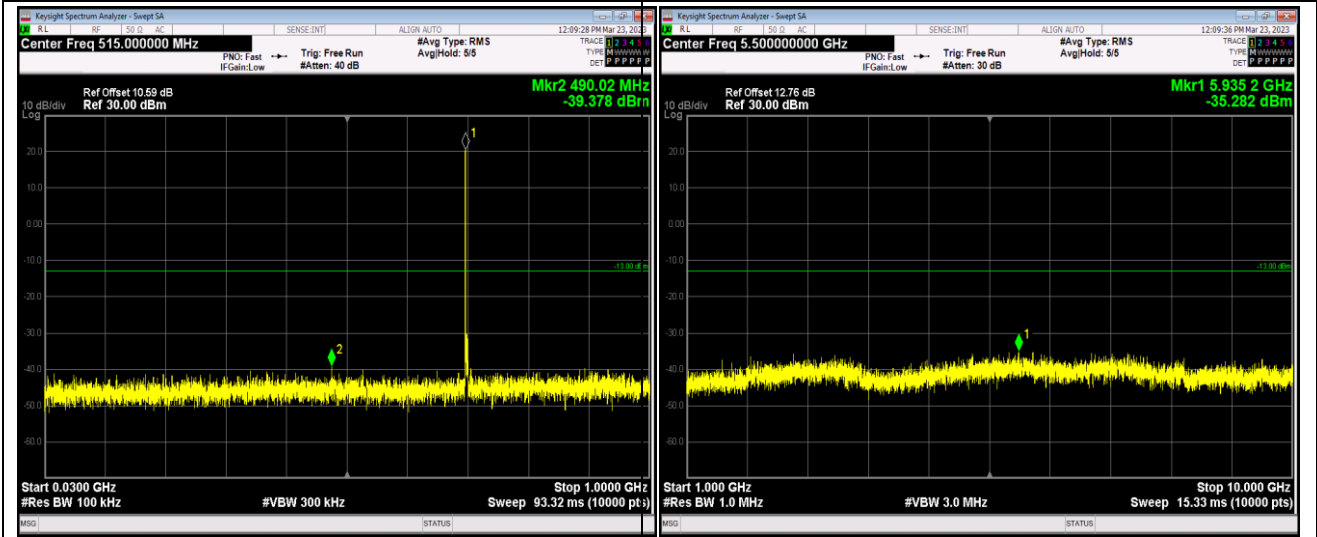

Band17-5MHz-64QAM-23755-1RB#0-Range1:30~1000MHz

Band17-5MHz-64QAM-23790-1RB#0-Range2:1000~10000MHz

Band17-5MHz-64QAM-23755-1RB#0-Range2:1000~10000MHz

Band17-5MHz-64QAM-23790-1RB#0-Range1:30~1000MHz