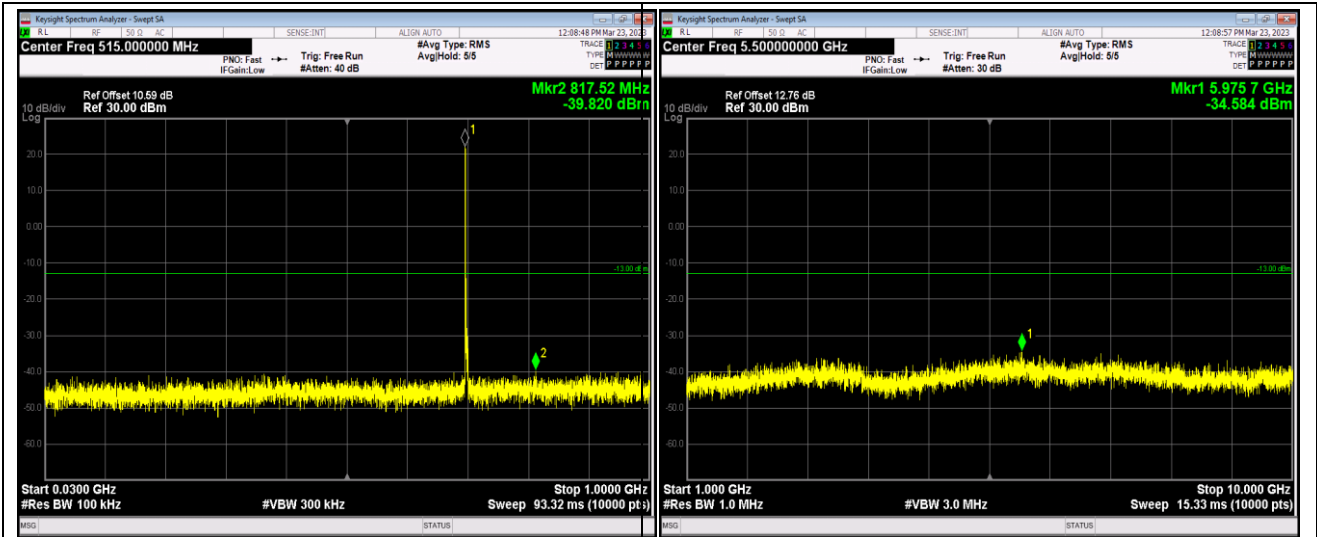

Band17-5MHz-QPSK-23790-1RB#0-Range2:1000~10000MHz

Band17-5MHz-QPSK-23790-1RB#0-Range1:30~1000MHz