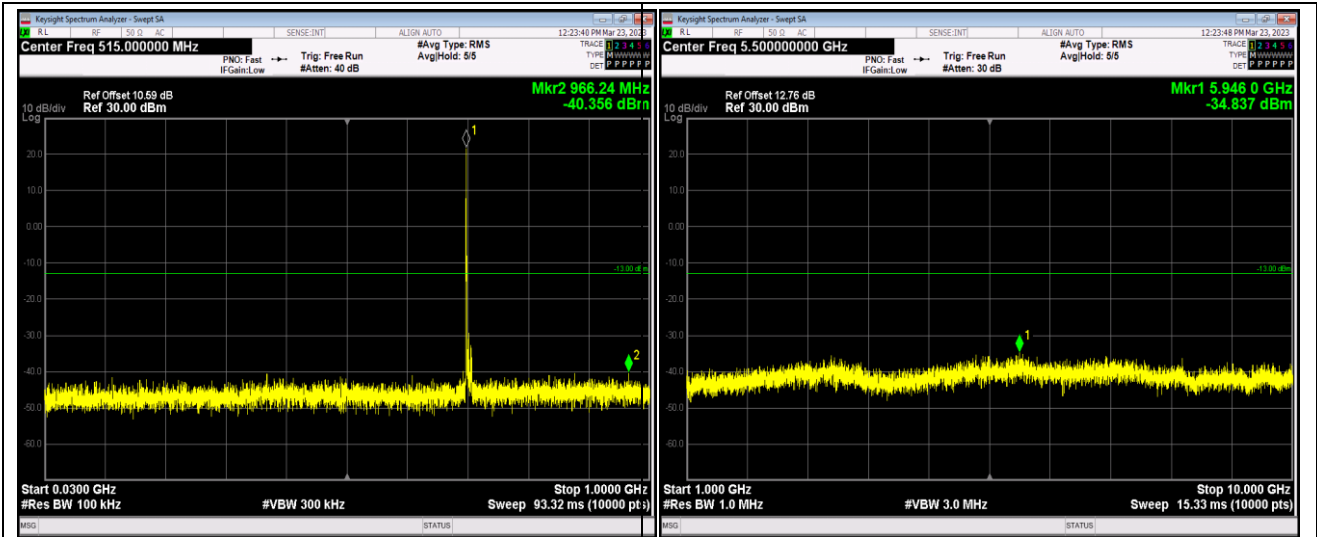

Band17-5MHz-64QAM-23755-1RB#0-Range1:30~1000MHz

Band17-5MHz-64QAM-23755-1RB#0-Range2:1000~10000MHz

Band17-5MHz-64QAM-23790-1RB#0-Range1:30~1000MHz

Band17-5MHz-64QAM-23790-1RB#0-Range2:1000~10000MHz

Band17-10MHz-QPSK-23800-1RB#0-Range1:30~1000MHz