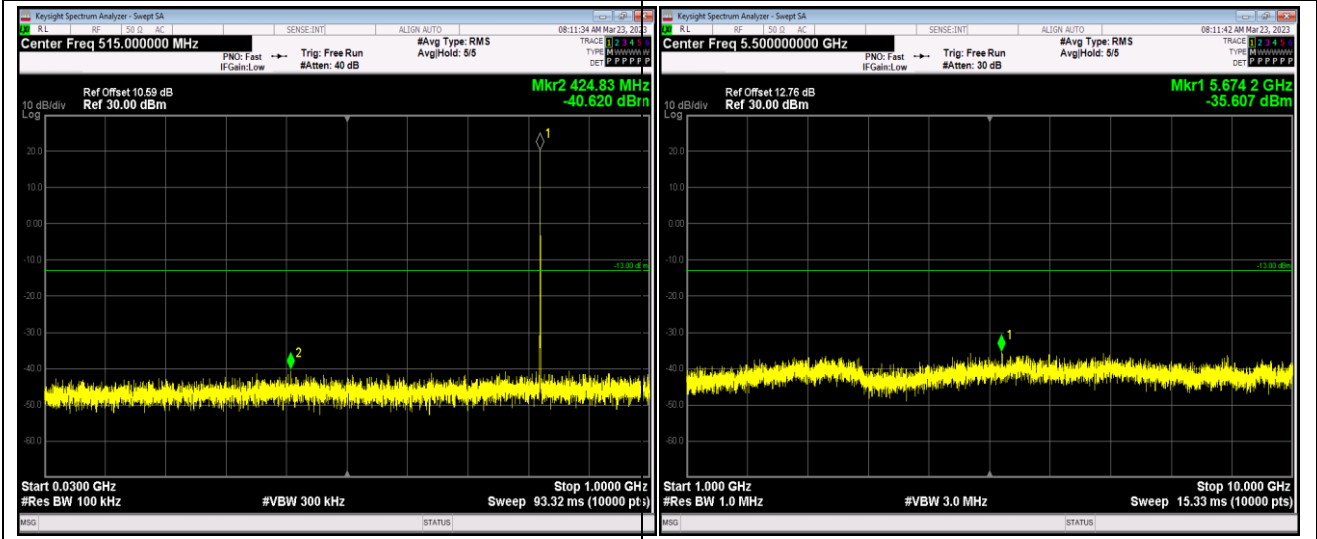

Band5-1.4MHz-64QAM-20407-1RB#0-Range1:30~1000MHz

Band5-1.4MHz-64QAM-20407-1RB#0-Range2:1000~10000MHz