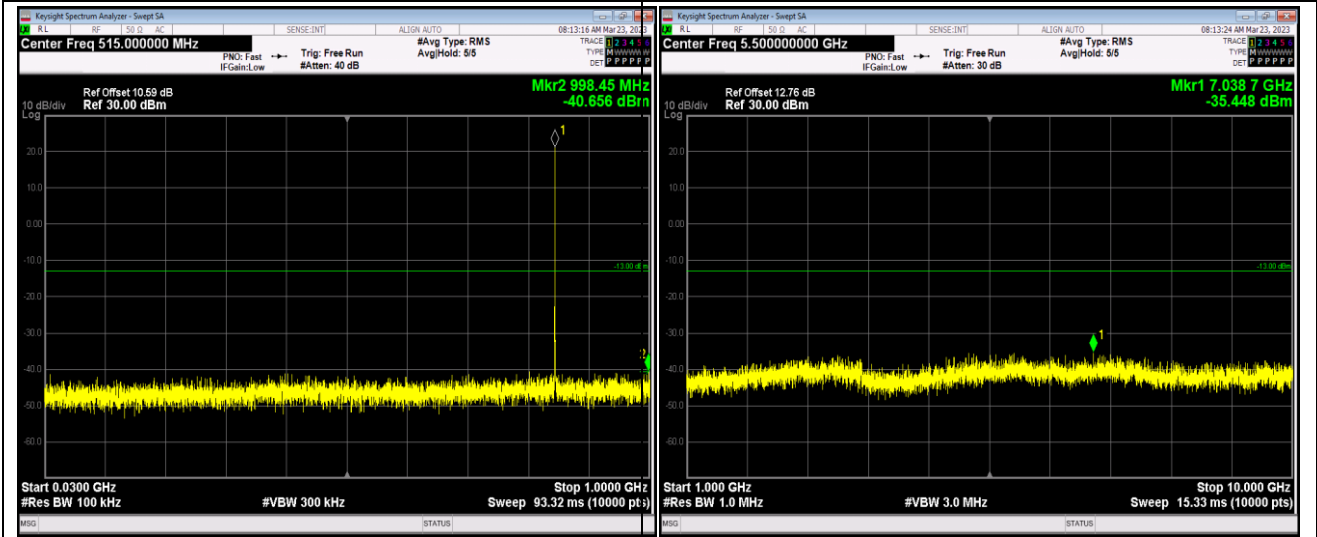

Band5-1.4MHz-QPSK-20525-1RB#0-Range1:30~1000MHz

Band5-1.4MHz-QPSK-20525-1RB#0-Range2:1000~10000MHz

Band5-1.4MHz-16QAM-20643-1RB#0-Range1:30~1000MHz

Band5-1.4MHz-16QAM-20643-1RB#0-Range2:1000~10000MHz

Band5-1.4MHz-64QAM-20407-1RB#0-Range1:30~1000MHz