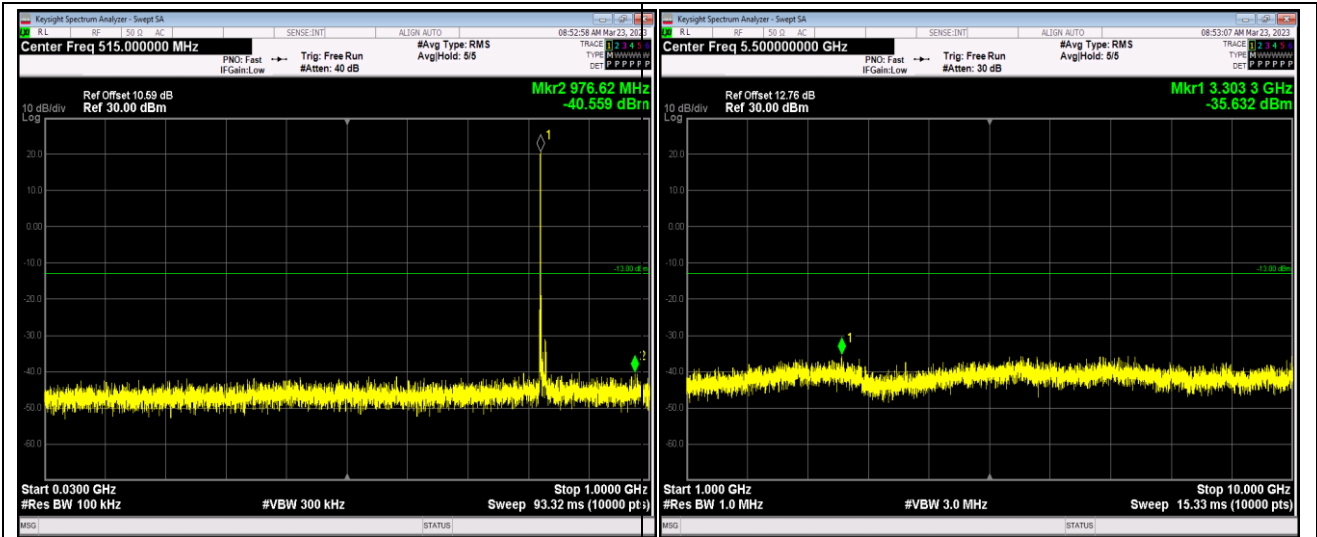

Band5-10MHz-QPSK-20525-1RB#0-Range2:1000~10 000MHz

Band5-10MHz-QPSK-20525-1RB#0-Range1:30~1 000MHz