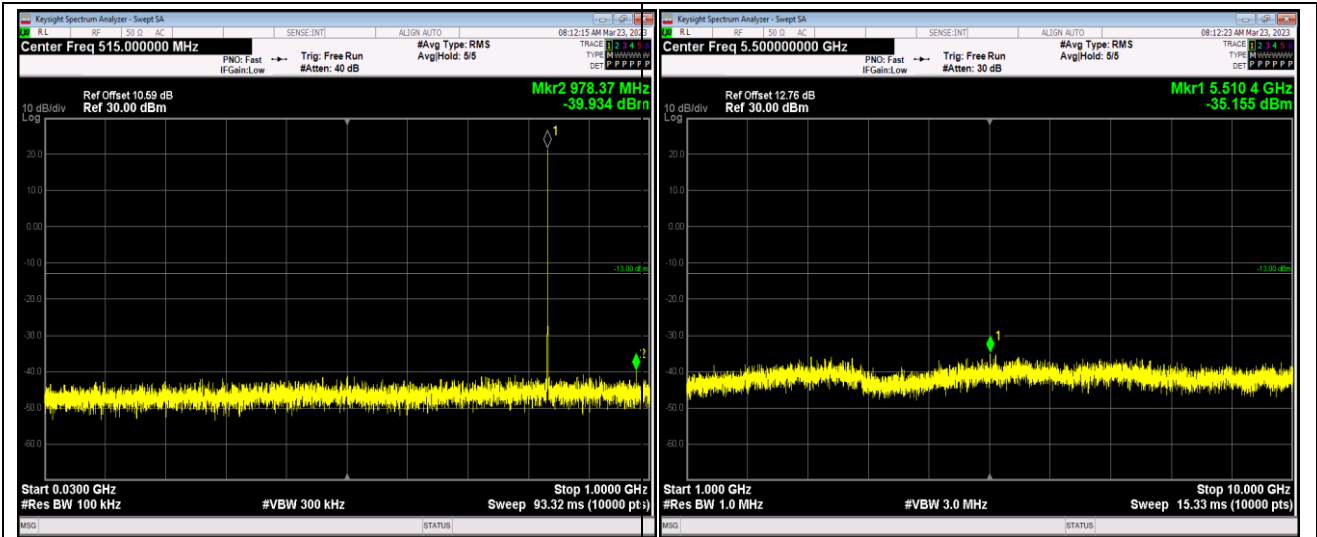

Band5-1.4MHz-16QAM-20643-1RB#0-Range2:1000~10000MHz

Band5-1.4MHz-16QAM-20643-1RB#0-Range1:30~1000MHz