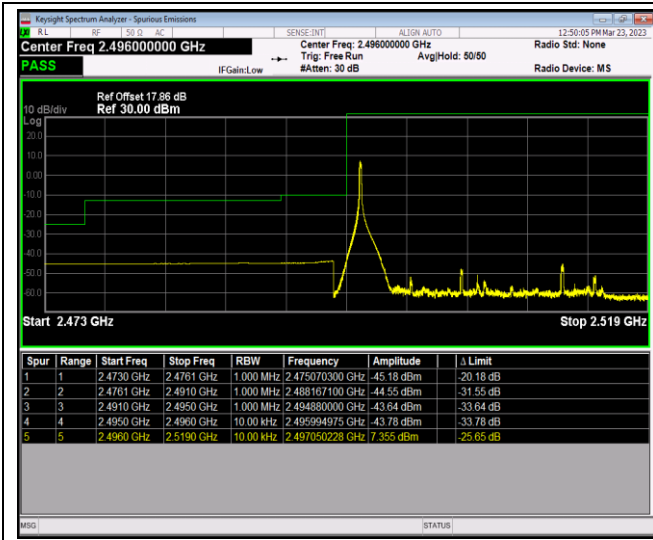

Band41-20MHz-64QAM-39750-1RB#0

Band41-20MHz-64QAM-39750-100RB#0