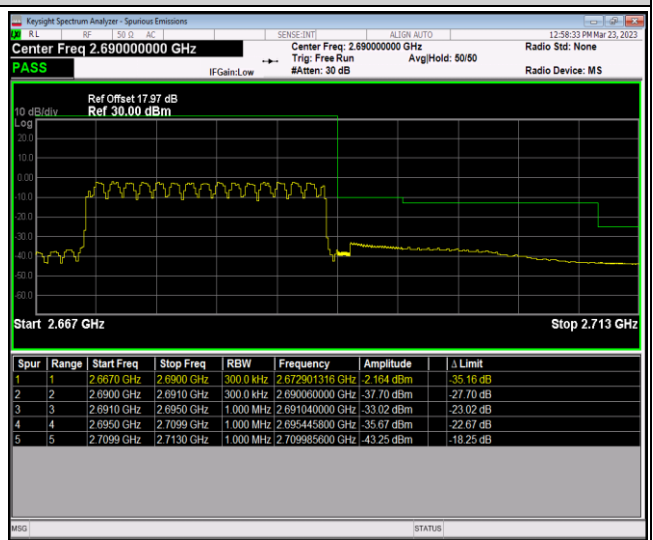

Band41-20MHz-64QAM-41490-100RB#0

Band66-1.4MHz-QPSK-131979-1RB#5