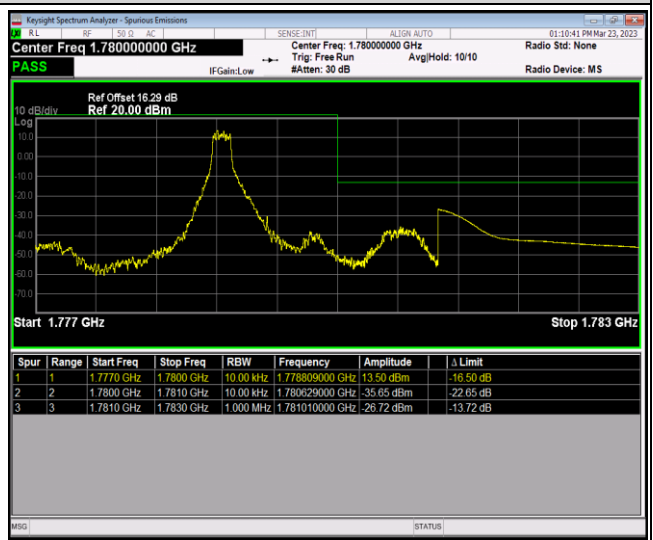

Band66-1.4MHz-16QAM-131979-1RB#5

Band66-1.4MHz-16QAM-131979-6RB#0

Band66-1.4MHz-16QAM-132665-1RB#0

Band66-1.4MHz-16QAM-132665-1RB#5

Band66-1.4MHz-16QAM-132665-6RB#0

Band66-1.4MHz-64QAM-131979-1RB#0

Band66-1.4MHz-64QAM-131979-1RB#5