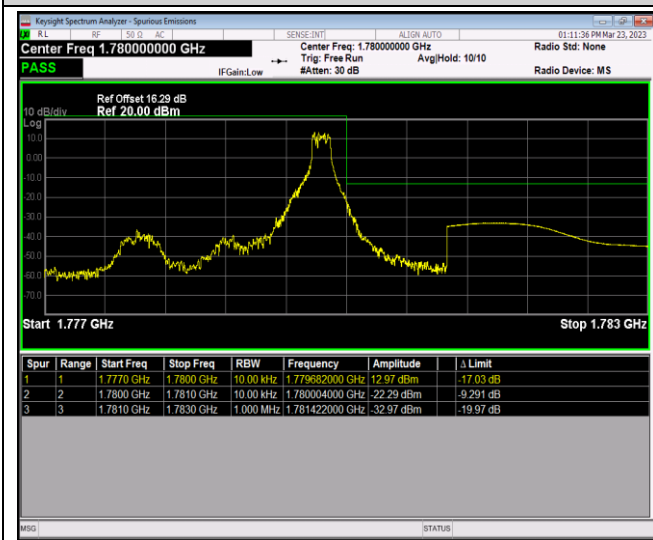

Band66-1.4MHz-16QAM-131979-1RB#5

Band66-1.4MHz-16QAM-131979-6RB#0

Band66-1.4MHz-16QAM-132665-1RB#0

Band66-1.4MHz-16QAM-132665-1RB#5

Band66-1.4MHz-16QAM-132665-6RB#0

Band66-1.4MHz-64QAM-131979-1RB#0

Band66-1.4MHz-64QAM-131979-1RB#5