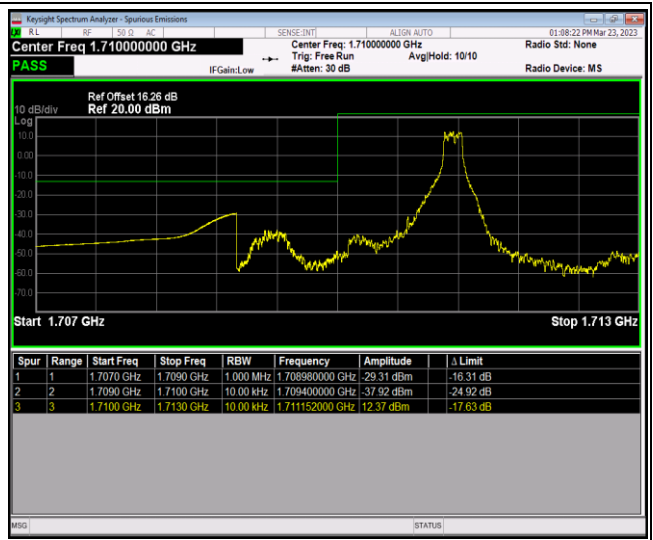

Band66-1.4MHz-16QAM-131979-1RB#5

Band66-1.4MHz-16QAM-132665-1RB#0