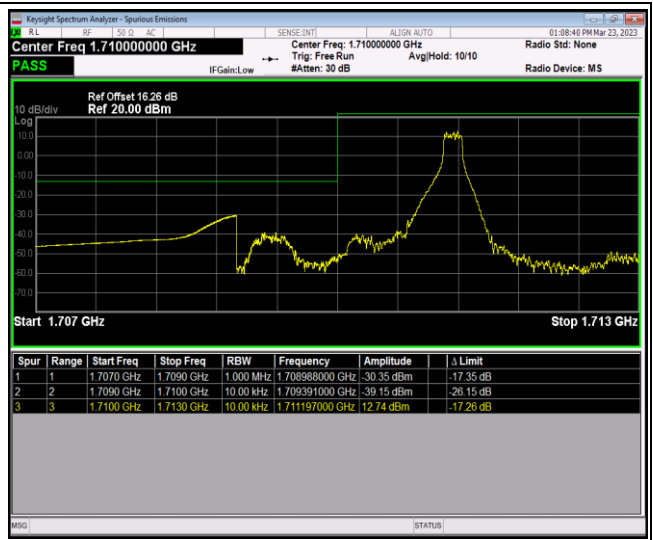

Band66-1.4MHz-64QAM-131979-1RB#5

Band66-1.4MHz-64QAM-132665-1RB#0