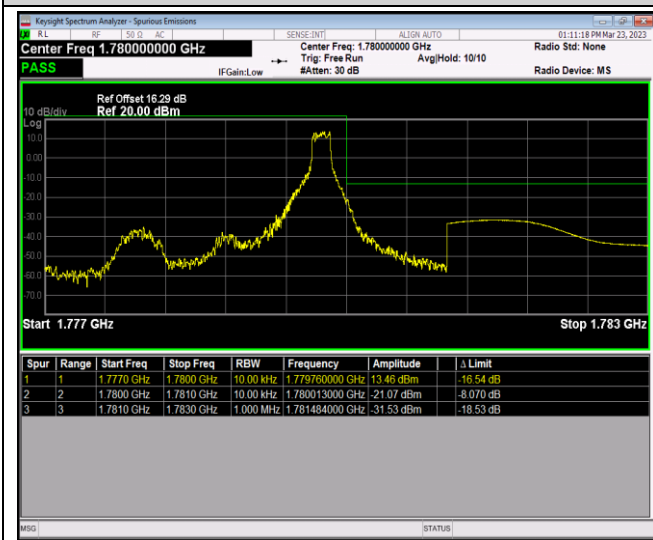

Band66-1.4MHz-QPSK-131979-1RB#0

Band66-1.4MHz-QPSK-131979-1RB#5

Band66-1.4MHz-QPSK-131979-6RB#0

Band66-1.4MHz-QPSK-132665-1RB#0

Band66-1.4MHz-QPSK-132665-1RB#5

Band66-1.4MHz-QPSK-132665-6RB#0

Band66-1.4MHz-16QAM-131979-1RB#0