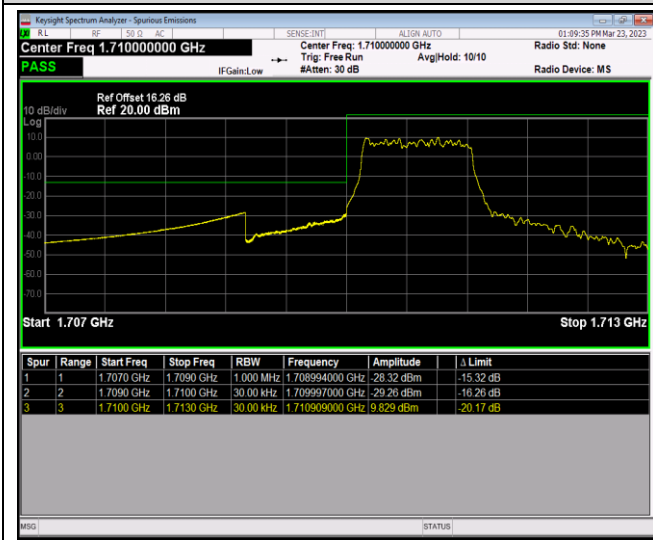

Band66-1.4MHz-16QAM-131979-6RB#0

Band66-1.4MHz-16QAM-132665-1RB#5