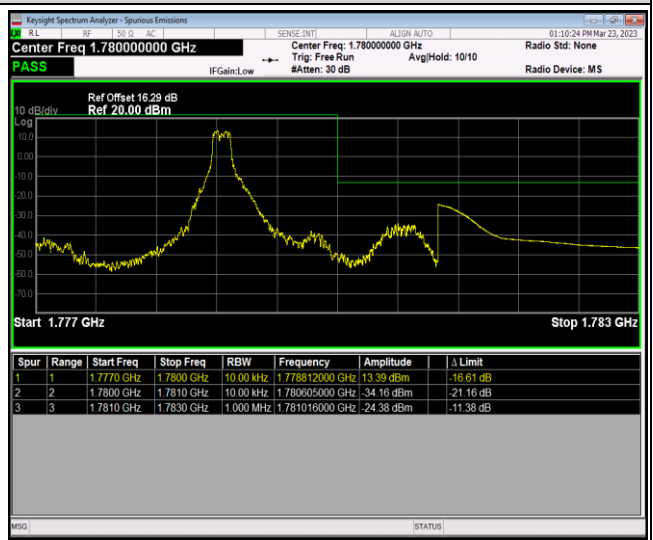

Band66-1.4MHz-QPSK-131979-1RB#0

Band66-1.4MHz-QPSK-131979-1RB#5

Band66-1.4MHz-QPSK-131979-6RB#0

Band66-1.4MHz-QPSK-132665-1RB#0

Band66-1.4MHz-QPSK-132665-1RB#5

Band66-1.4MHz-QPSK-132665-6RB#0

Band66-1.4MHz-16QAM-131979-1RB#0