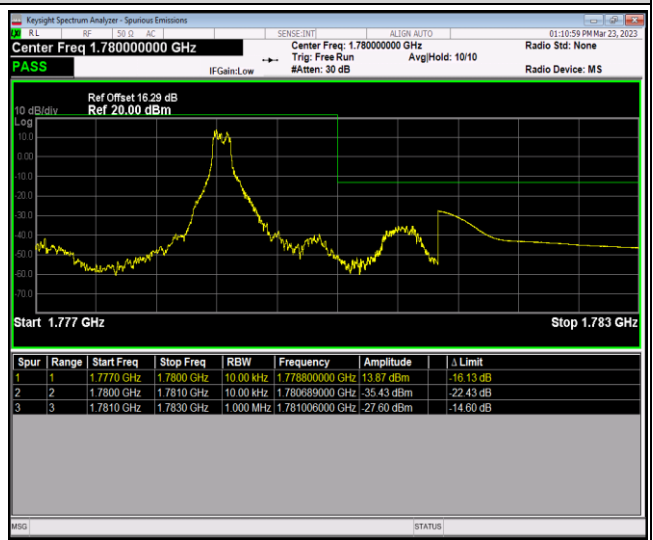

Band66-1.4MHz-64QAM-132665-1RB#0

Band66-1.4MHz-64QAM-132665-6RB#0