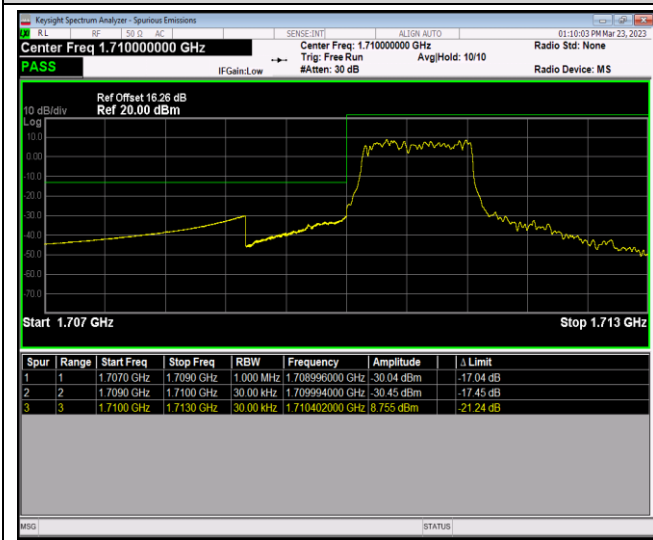

Band66-1.4MHz-64QAM-131979-6RB#0

Band66-1.4MHz-64QAM-132665-1RB#5