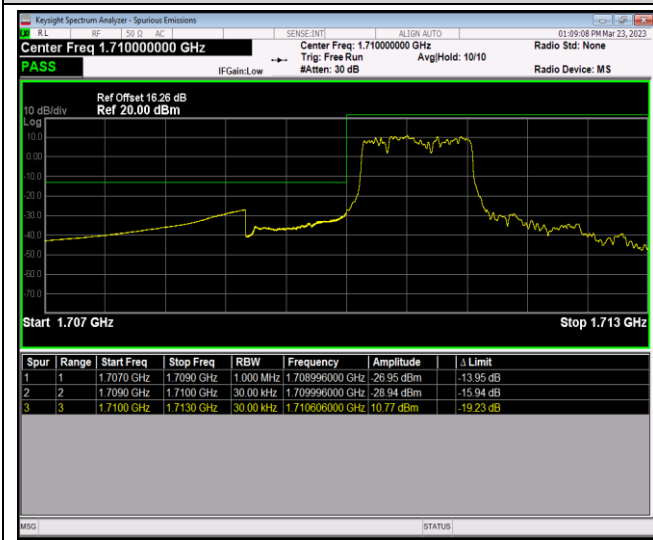

Band66-1.4MHz-QPSK-131979-1RB#0

Band66-1.4MHz-QPSK-131979-1RB#5

Band66-1.4MHz-QPSK-131979-6RB#0

Band66-1.4MHz-QPSK-132665-1RB#0

Band66-1.4MHz-QPSK-132665-1RB#5

Band66-1.4MHz-QPSK-132665-6RB#0

Band66-1.4MHz-16QAM-131979-1RB#0