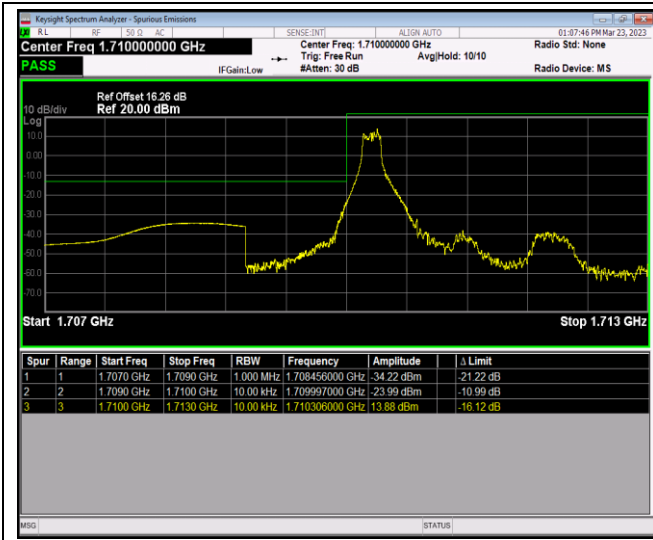

Band66-1.4MHz-16QAM-131979-1RB#5

Band66-1.4MHz-16QAM-131979-6RB#0

Band66-1.4MHz-16QAM-132665-1RB#0

Band66-1.4MHz-16QAM-132665-1RB#5

Band66-1.4MHz-16QAM-132665-6RB#0

Band66-1.4MHz-64QAM-131979-1RB#0

Band66-1.4MHz-64QAM-131979-1RB#5