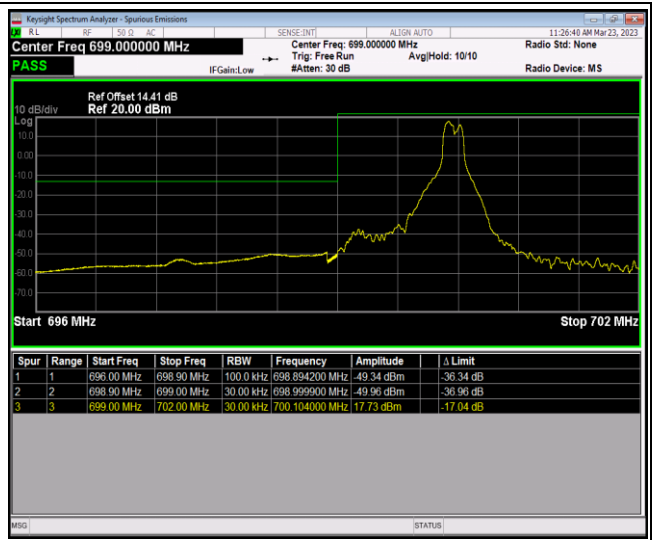

Band12-1.4MHz-64QAM-23017-6RB#0

Band12-1.4MHz-64QAM-23173-1RB#0

Band12-1.4MHz-64QAM-23173-1RB#5

Band12-1.4MHz-64QAM-23173-6RB#0

Band12-10MHz-QPSK-23060-1RB#0

Band12-10MHz-QPSK-23060-1RB#49

Band12-10MHz-QPSK-23060-50RB#0