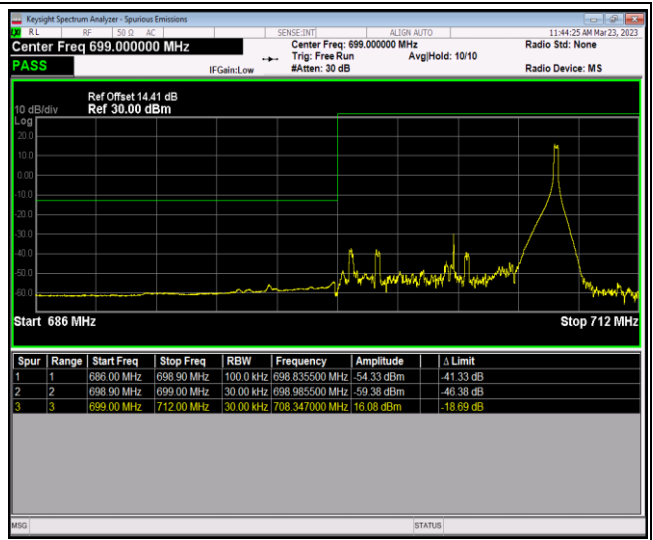

Band12-10MHz-16QAM-23130-1RB#49

Band12-10MHz-16QAM-23130-50RB#0

Band12-10MHz-64QAM-23060-1RB#0

Band12-10MHz-64QAM-23060-1RB#49

Band12-10MHz-64QAM-23060-50RB#0

Band12-10MHz-64QAM-23130-1RB#0

Band12-10MHz-64QAM-23130-1RB#49