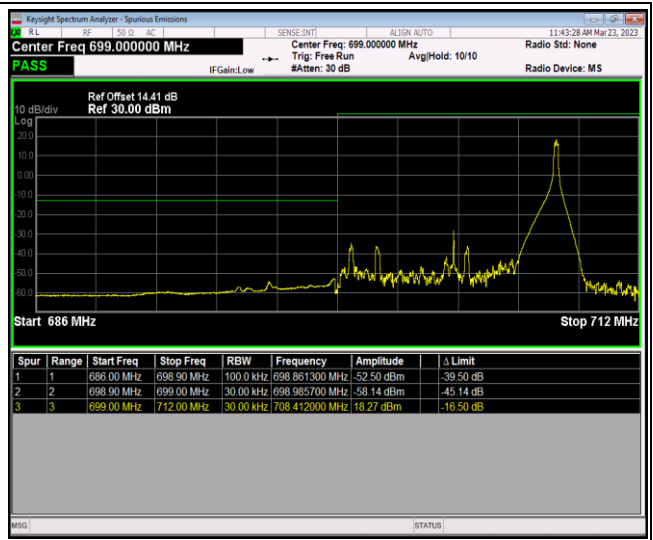

Band12-1.4MHz-64QAM-23017-6RB#0

Band12-1.4MHz-64QAM-23173-1RB#0

Band12-1.4MHz-64QAM-23173-1RB#5

Band12-1.4MHz-64QAM-23173-6RB#0

Band12-10MHz-QPSK-23060-1RB#0

Band12-10MHz-QPSK-23060-1RB#49

Band12-10MHz-QPSK-23060-50RB#0