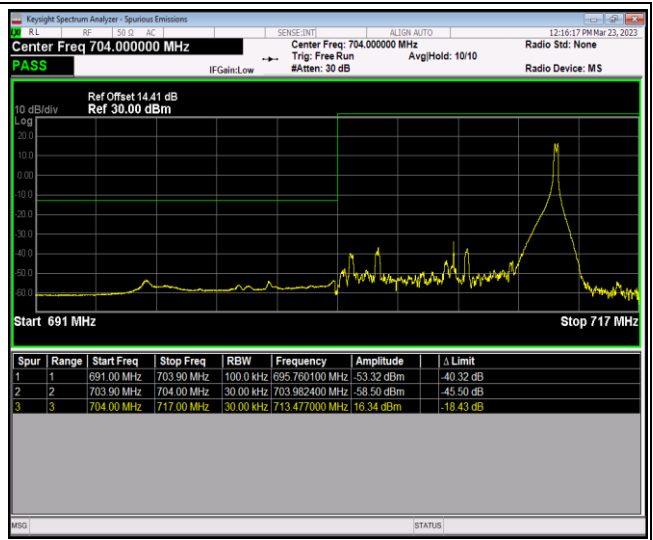

Band17-10MHz-16QAM-23800-1RB#0

Band17-10MHz-16QAM-23800-1RB#49

Band17-10MHz-16QAM-23800-50RB#0

Band17-10MHz-64QAM-23780-1RB#0

Band17-10MHz-64QAM-23780-1RB#49

Band17-10MHz-64QAM-23780-50RB#0

Band17-10MHz-64QAM-23800-1RB#0