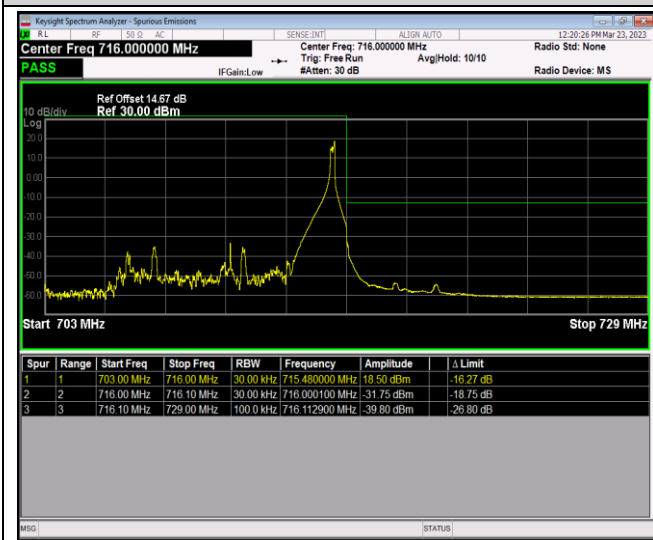

Band17-10MHz-16QAM-23800-1RB#49

Band17-10MHz-64QAM-23780-1RB#0