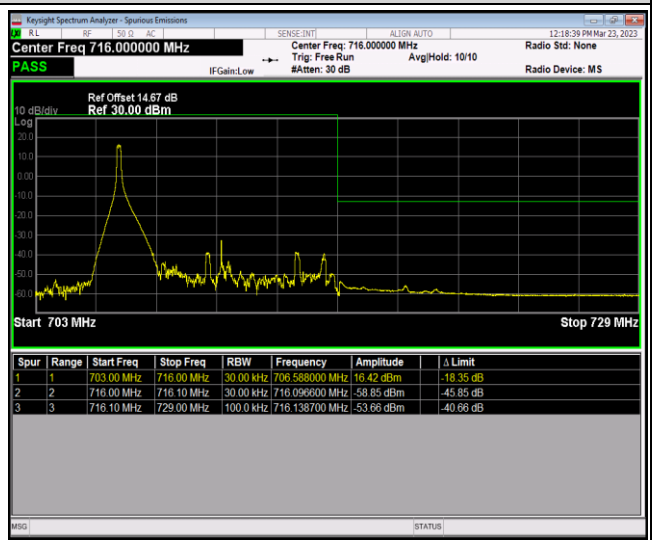

Band17-10MHz-16QAM-23800-1RB#0

Band17-10MHz-16QAM-23800-50RB#0