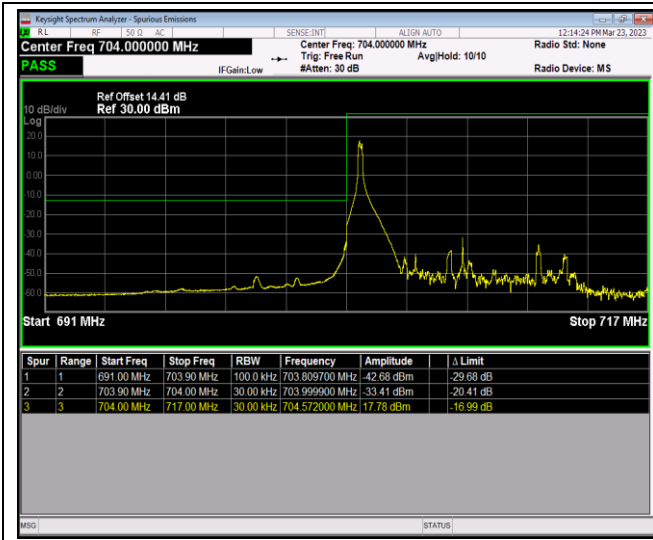

Band17-10MHz-QPSK-23780-50RB#0

Band17-10MHz-QPSK-23800-1RB#0

Band17-10MHz-QPSK-23800-1RB#49

Band17-10MHz-QPSK-23800-50RB#0

Band17-10MHz-16QAM-23780-1RB#0

Band17-10MHz-16QAM-23780-1RB#49

Band17-10MHz-16QAM-23780-50RB#0