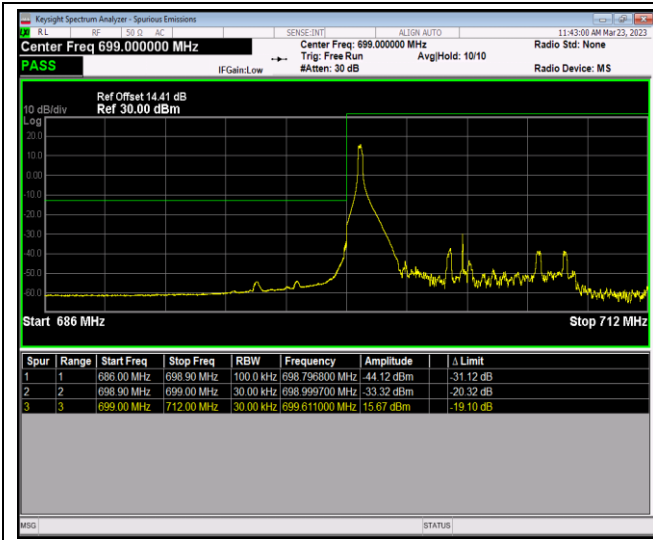

Band12-10MHz-16QAM-23130-1RB#49

Band12-10MHz-16QAM-23130-50RB#0

Band12-10MHz-64QAM-23060-1RB#0

Band12-10MHz-64QAM-23060-1RB#49

Band12-10MHz-64QAM-23060-50RB#0

Band12-10MHz-64QAM-23130-1RB#0

Band12-10MHz-64QAM-23130-1RB#49