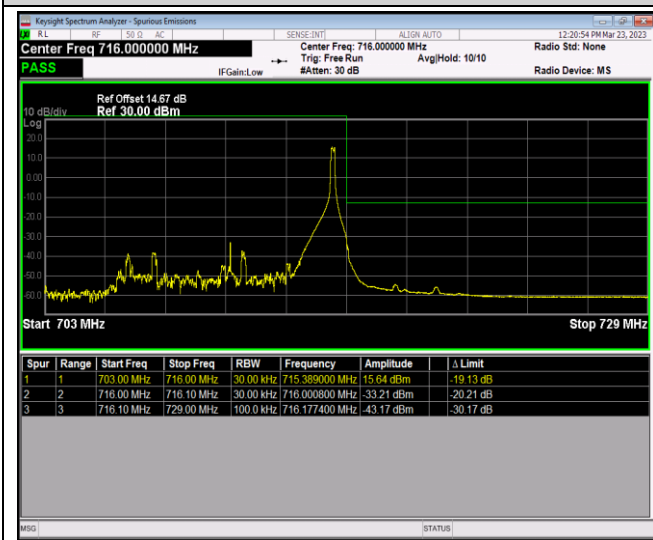

Band17-10MHz-64QAM-23800-1RB#49

Band41-5MHz-QPSK-39675-1RB#0