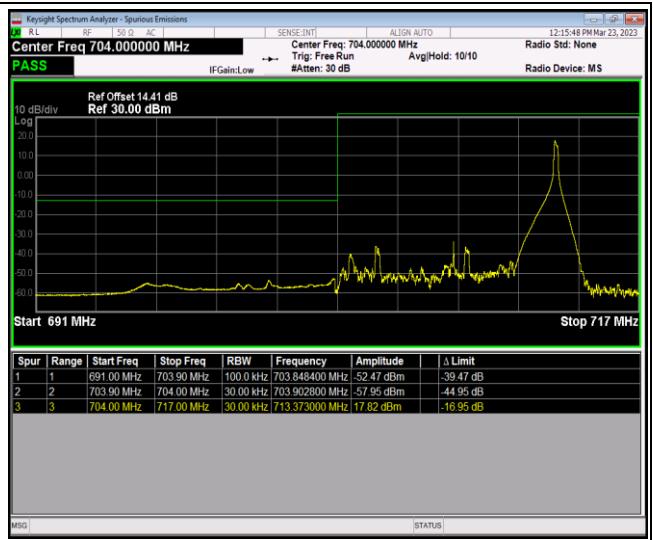

Band17-10MHz-QPSK-23780-50RB#0

Band17-10MHz-QPSK-23800-1RB#0

Band17-10MHz-QPSK-23800-1RB#49

Band17-10MHz-QPSK-23800-50RB#0

Band17-10MHz-16QAM-23780-1RB#0

Band17-10MHz-16QAM-23780-1RB#49

Band17-10MHz-16QAM-23780-50RB#0