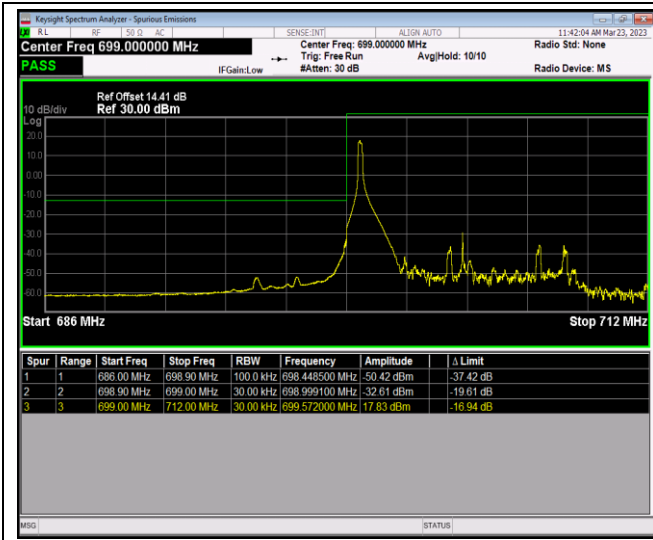

Band12-1.4MHz-64QAM-23017-6RB#0

Band12-1.4MHz-64QAM-23173-1RB#0

Band12-1.4MHz-64QAM-23173-1RB#5

Band12-1.4MHz-64QAM-23173-6RB#0

Band12-10MHz-QPSK-23060-1RB#0

Band12-10MHz-QPSK-23060-1RB#49

Band12-10MHz-QPSK-23060-50RB#0