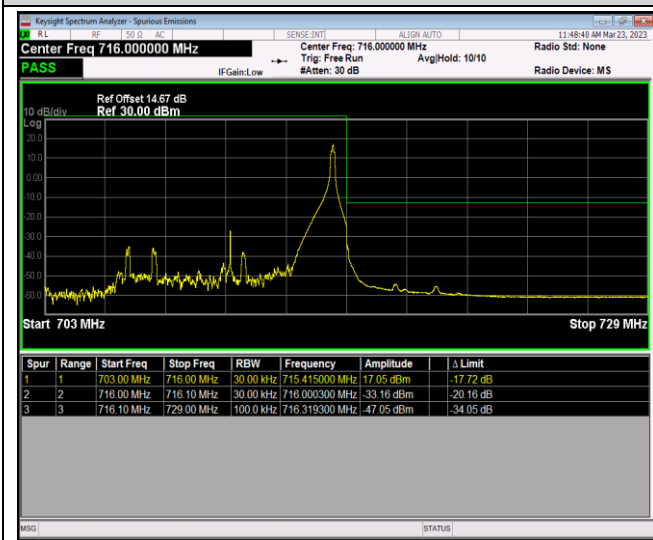

Band12-10MHz-64QAM-23130-1RB#49

Band17-5MHz-QPSK-23755-1RB#0