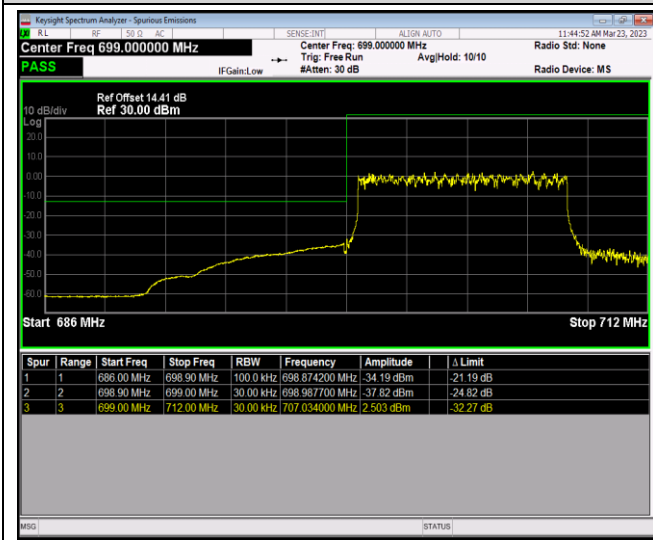

Band12-10MHz-QPSK-23060-50RB#0

Band12-10MHz-QPSK-23130-1RB#49