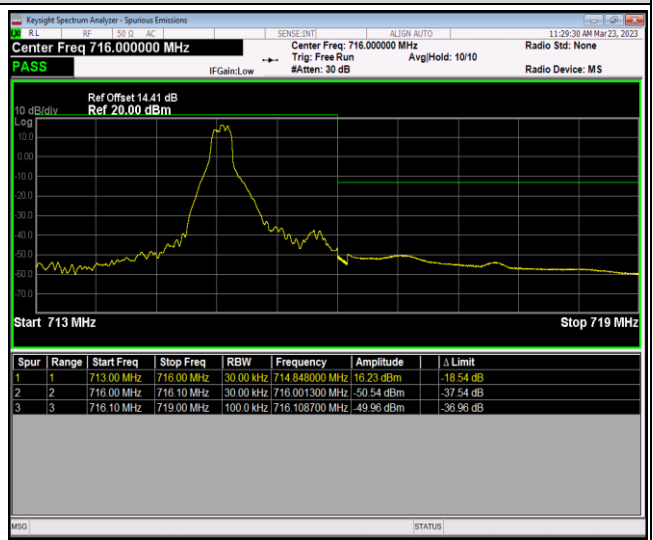

Band12-1.4MHz-64QAM-23017-6RB#0

Band12-1.4MHz-64QAM-23173-1RB#0

Band12-1.4MHz-64QAM-23173-1RB#5

Band12-1.4MHz-64QAM-23173-6RB#0

Band12-10MHz-QPSK-23060-1RB#0

Band12-10MHz-QPSK-23060-1RB#49

Band12-10MHz-QPSK-23060-50RB#0