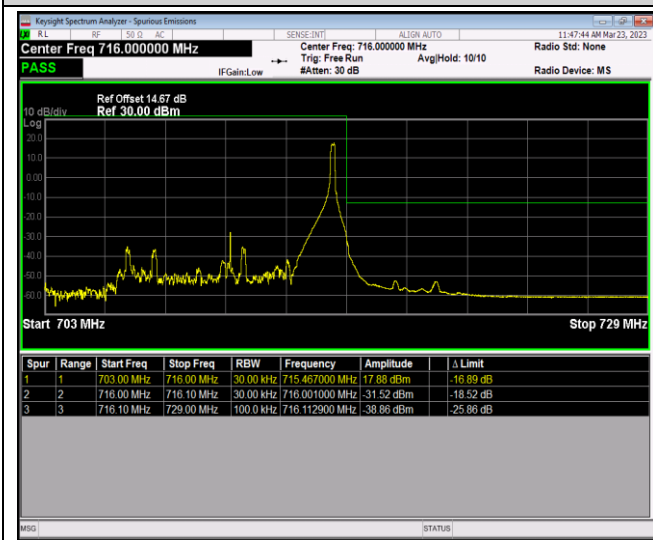

Band12-10MHz-QPSK-23130-1RB#49

Band12-10MHz-16QAM-23060-1RB#0