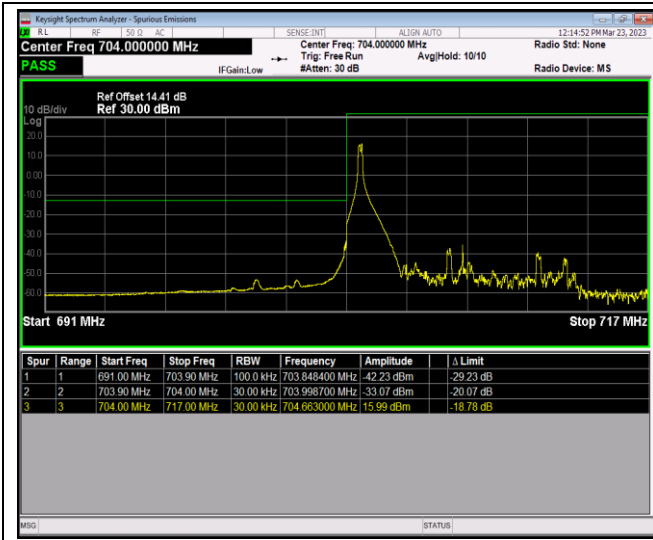

Band17-10MHz-16QAM-23800-1RB#0

Band17-10MHz-16QAM-23800-1RB#49

Band17-10MHz-16QAM-23800-50RB#0

Band17-10MHz-64QAM-23780-1RB#0

Band17-10MHz-64QAM-23780-1RB#49

Band17-10MHz-64QAM-23780-50RB#0

Band17-10MHz-64QAM-23800-1RB#0