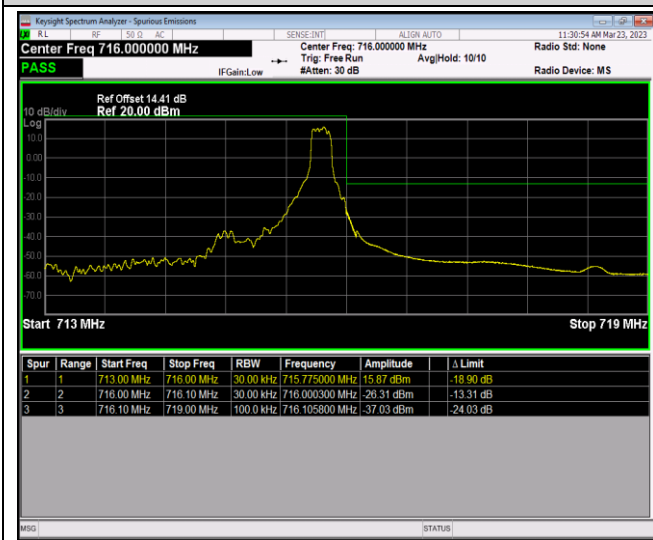

Band12-1.4MHz-64QAM-23017-6RB#0

Band12-1.4MHz-64QAM-23173-1RB#0

Band12-1.4MHz-64QAM-23173-1RB#5

Band12-1.4MHz-64QAM-23173-6RB#0

Band12-10MHz-QPSK-23060-1RB#0

Band12-10MHz-QPSK-23060-1RB#49

Band12-10MHz-QPSK-23060-50RB#0