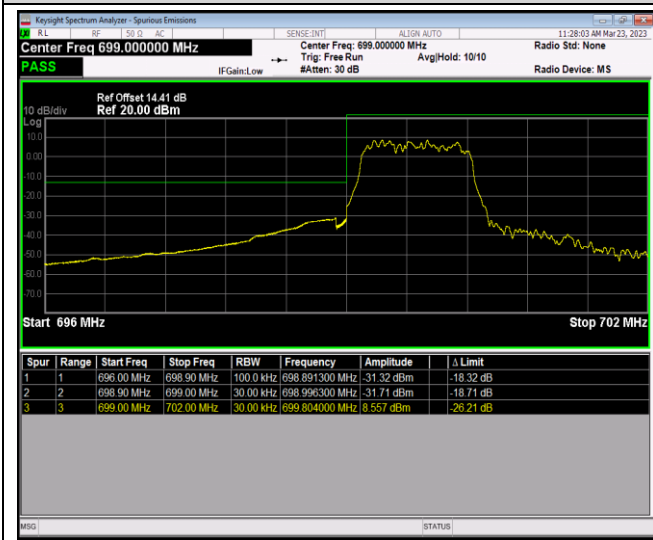

Band12-1.4MHz-64QAM-23017-6RB#0

Band12-1.4MHz-64QAM-23173-1RB#0

Band12-1.4MHz-64QAM-23173-1RB#5

Band12-1.4MHz-64QAM-23173-6RB#0

Band12-10MHz-QPSK-23060-1RB#0

Band12-10MHz-QPSK-23060-1RB#49

Band12-10MHz-QPSK-23060-50RB#0