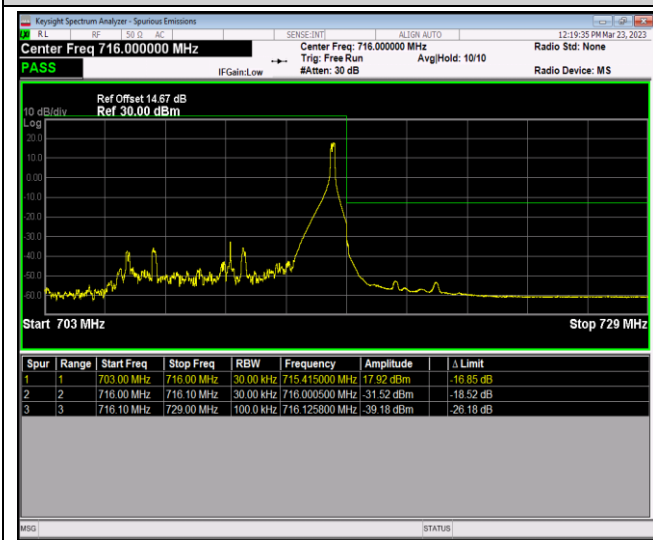

Band17-10MHz-QPSK-23780-50RB#0

Band17-10MHz-QPSK-23800-1RB#0

Band17-10MHz-QPSK-23800-1RB#49

Band17-10MHz-QPSK-23800-50RB#0

Band17-10MHz-16QAM-23780-1RB#0

Band17-10MHz-16QAM-23780-1RB#49

Band17-10MHz-16QAM-23780-50RB#0