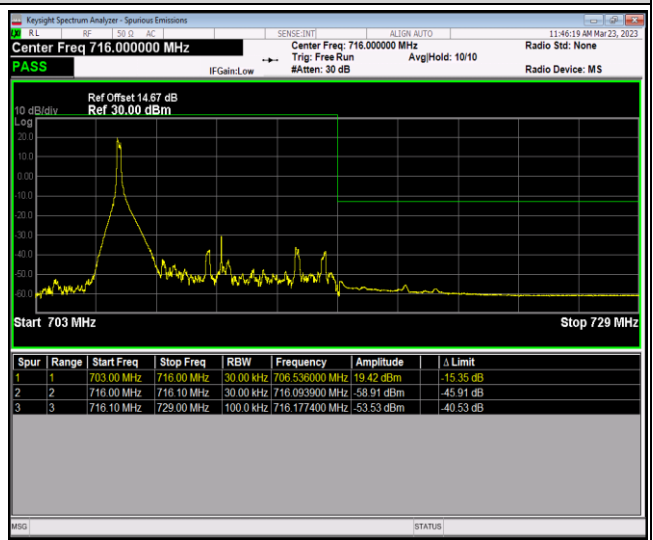

Band12-10MHz-QPSK-23130-1RB#0

Band12-10MHz-QPSK-23130-50RB#0