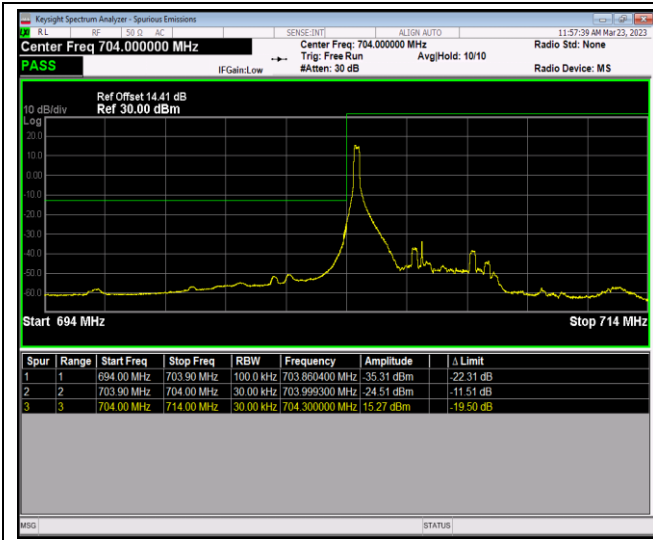

Band17-5MHz-QPSK-23755-1RB#0

Band17-5MHz-QPSK-23755-25RB#0