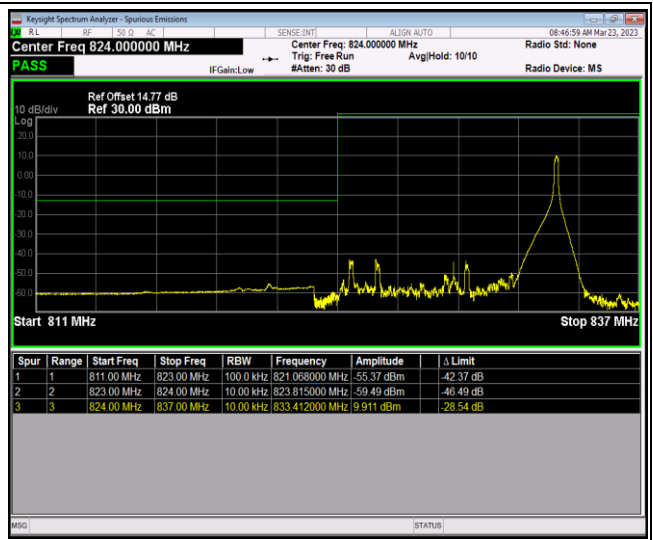

Band5-10MHz-16QAM-20600-1RB#0

Band5-10MHz-16QAM-20600-1RB#49

Band5-10MHz-16QAM-20600-50RB#0

Band5-10MHz-64QAM-20450-1RB#0

Band5-10MHz-64QAM-20450-1RB#49

Band5-10MHz-64QAM-20450-50RB#0

Band5-10MHz-64QAM-20600-1RB#0