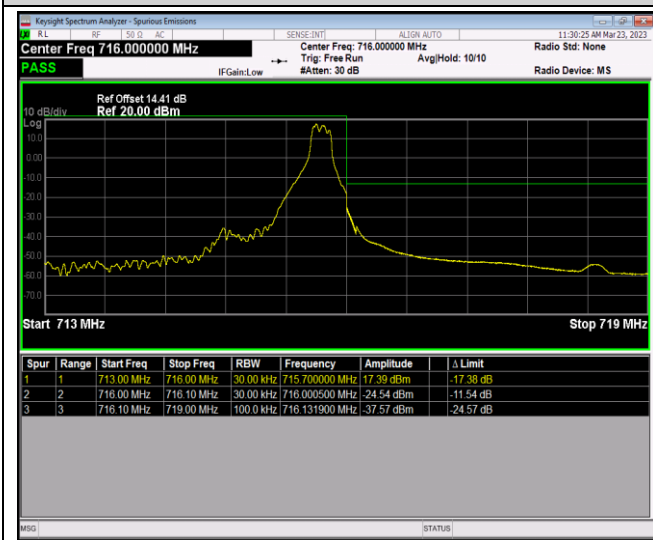

Band12-1.4MHz-QPSK-23173-6RB#0

Band12-1.4MHz-16QAM-23017-1RB#0

Band12-1.4MHz-16QAM-23017-1RB#5

Band12-1.4MHz-16QAM-23017-6RB#0

Band12-1.4MHz-16QAM-23173-1RB#0

Band12-1.4MHz-16QAM-23173-1RB#5

Band12-1.4MHz-16QAM-23173-6RB#0