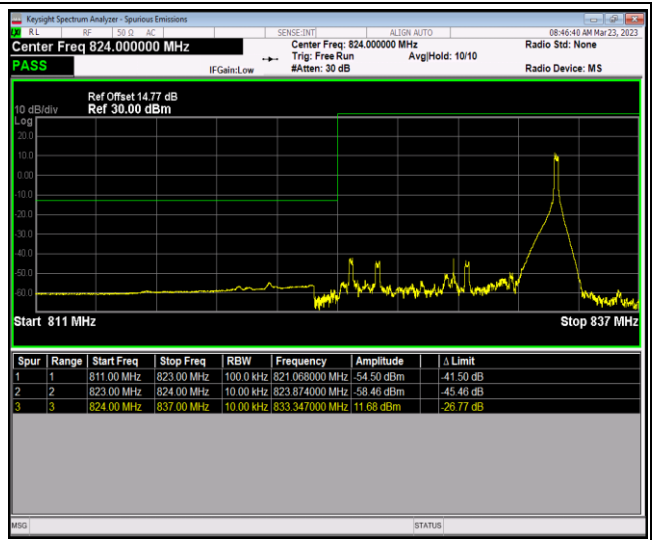

Band5-10MHz-QPSK-20450-50RB#0

Band5-10MHz-QPSK-20600-1RB#0

Band5-10MHz-QPSK-20600-1RB#49

Band5-10MHz-QPSK-20600-50RB#0

Band5-10MHz-16QAM-20450-1RB#0

Band5-10MHz-16QAM-20450-1RB#49

Band5-10MHz-16QAM-20450-50RB#0

Band5-10MHz-16QAM-20600-1RB#0

Band5-10MHz-16QAM-20600-1RB#49

Band5-10MHz-16QAM-20600-50RB#0

Band5-10MHz-64QAM-20450-1RB#0

Band5-10MHz-64QAM-20450-1RB#49

Band5-10MHz-64QAM-20450-50RB#0

Band5-10MHz-64QAM-20600-1RB#0