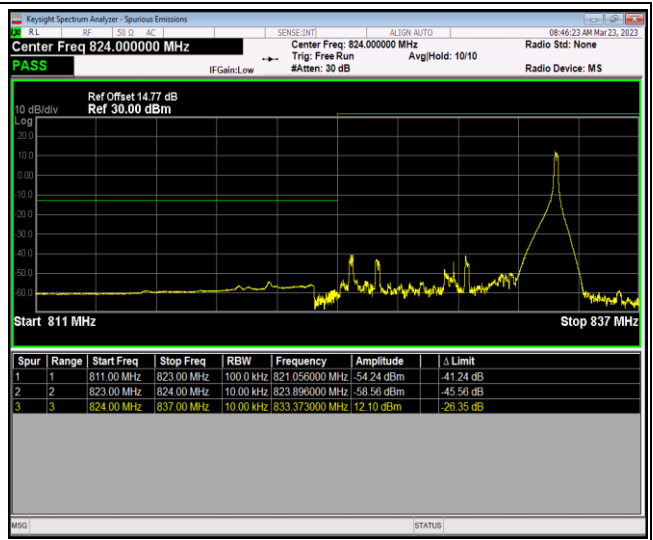

Band5-10MHz-QPSK-20450-50RB#0

Band5-10MHz-QPSK-20600-1RB#0

Band5-10MHz-QPSK-20600-1RB#49

Band5-10MHz-QPSK-20600-50RB#0

Band5-10MHz-16QAM-20450-1RB#0

Band5-10MHz-16QAM-20450-1RB#49

Band5-10MHz-16QAM-20450-50RB#0

Band5-10MHz-16QAM-20600-1RB#0

Band5-10MHz-16QAM-20600-1RB#49

Band5-10MHz-16QAM-20600-50RB#0

Band5-10MHz-64QAM-20450-1RB#0

Band5-10MHz-64QAM-20450-1RB#49

Band5-10MHz-64QAM-20450-50RB#0

Band5-10MHz-64QAM-20600-1RB#0