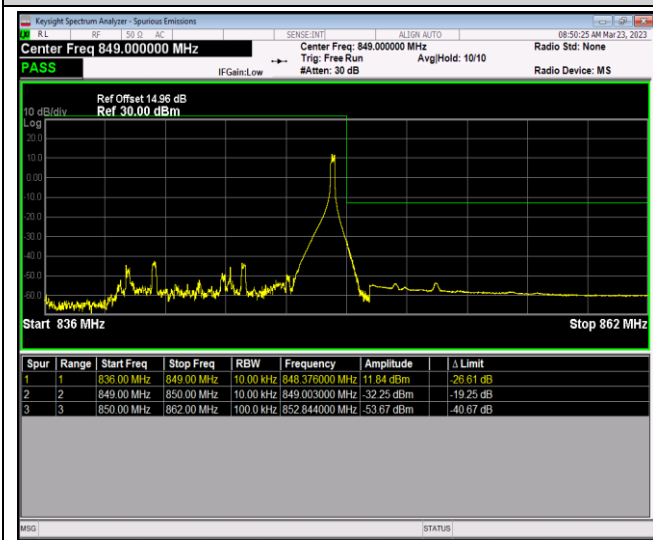

Band5-10MHz-16QAM-20600-1RB#49

Band5-10MHz-64QAM-20450-1RB#0