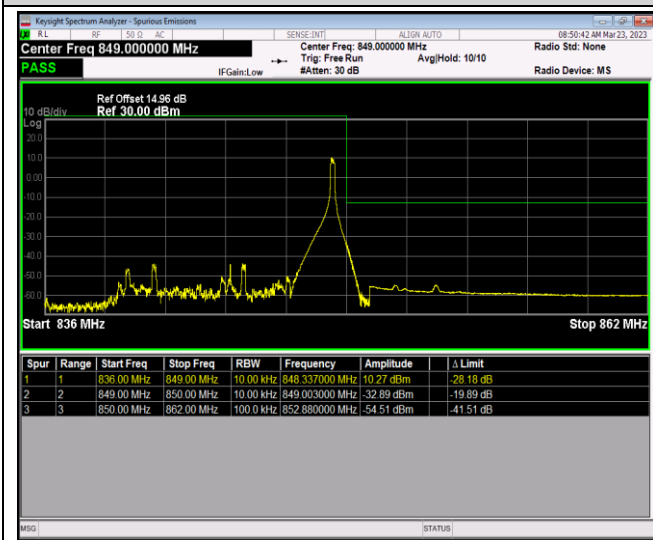

Band5-10MHz-64QAM-20600-1RB#49

Band7-5MHz-QPSK-20775-1RB#0