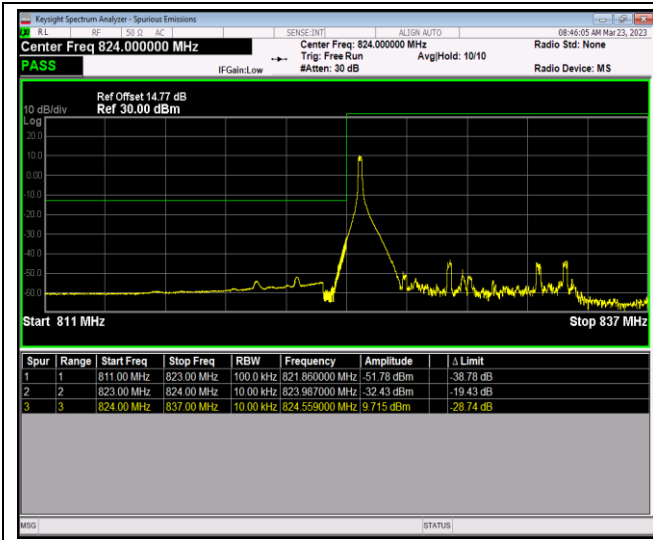

Band5-10MHz-16QAM-20600-1RB#0

Band5-10MHz-16QAM-20600-1RB#49

Band5-10MHz-16QAM-20600-50RB#0

Band5-10MHz-64QAM-20450-1RB#0

Band5-10MHz-64QAM-20450-1RB#49

Band5-10MHz-64QAM-20450-50RB#0

Band5-10MHz-64QAM-20600-1RB#0