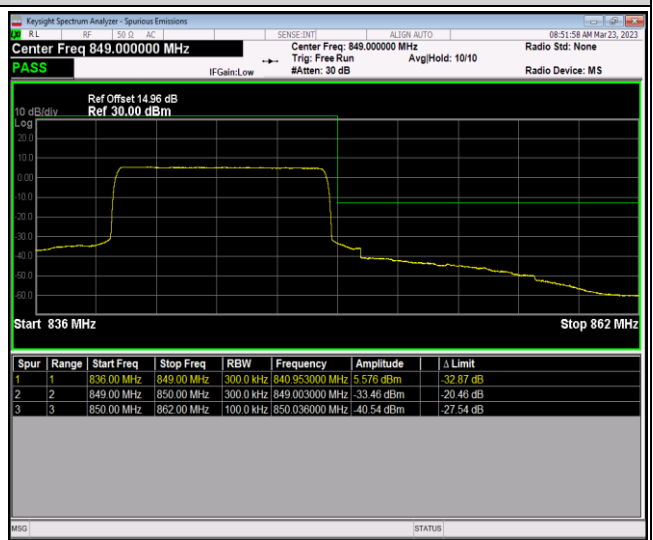

Band5-10MHz-16QAM-20600-1RB#0

Band5-10MHz-16QAM-20600-1RB#49

Band5-10MHz-16QAM-20600-50RB#0

Band5-10MHz-64QAM-20450-1RB#0

Band5-10MHz-64QAM-20450-1RB#49

Band5-10MHz-64QAM-20450-50RB#0

Band5-10MHz-64QAM-20600-1RB#0