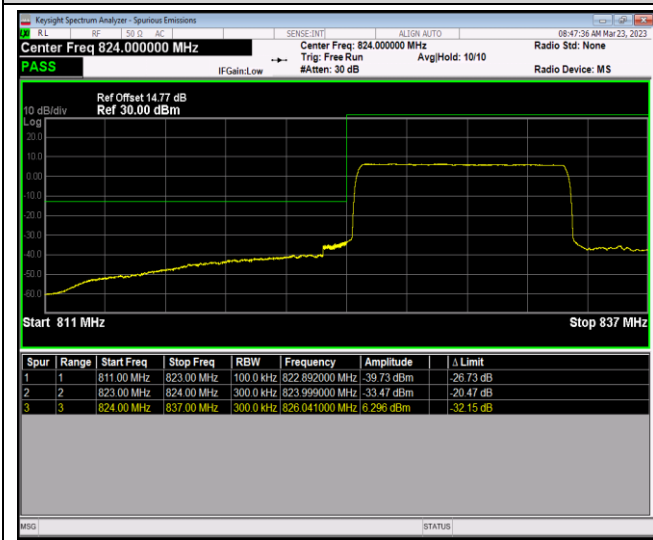

Band5-10MHz-QPSK-20450-50RB#0

Band5-10MHz-QPSK-20600-1RB#0

Band5-10MHz-QPSK-20600-1RB#49

Band5-10MHz-QPSK-20600-50RB#0

Band5-10MHz-16QAM-20450-1RB#0

Band5-10MHz-16QAM-20450-1RB#49

Band5-10MHz-16QAM-20450-50RB#0

Band5-10MHz-16QAM-20600-1RB#0

Band5-10MHz-16QAM-20600-1RB#49

Band5-10MHz-16QAM-20600-50RB#0

Band5-10MHz-64QAM-20450-1RB#0

Band5-10MHz-64QAM-20450-1RB#49

Band5-10MHz-64QAM-20450-50RB#0

Band5-10MHz-64QAM-20600-1RB#0