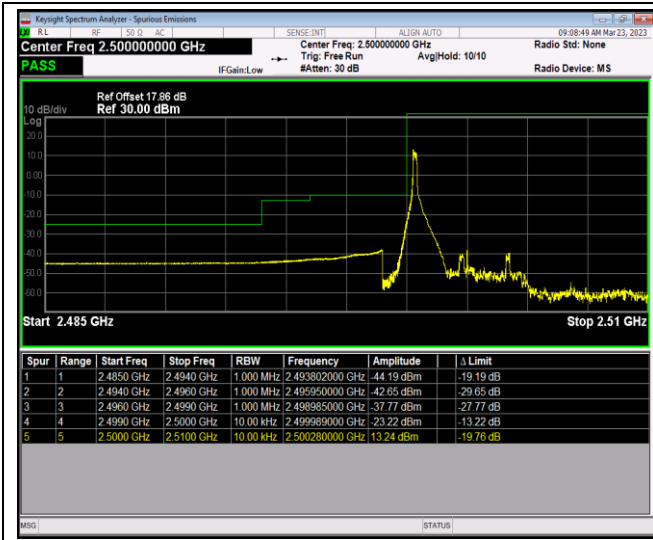

Band5-10MHz-64QAM-20600-1RB#49

Band5-10MHz-64QAM-20600-50RB#0

Band7-5MHz-QPSK-20775-1RB#0

Band7-5MHz-QPSK-20775-1RB#24

Band7-5MHz-QPSK-20775-25RB#0

Band7-5MHz-QPSK-21425-1RB#0

Band7-5MHz-QPSK-21425-1RB#24

Band7-5MHz-QPSK-21425-25RB#0