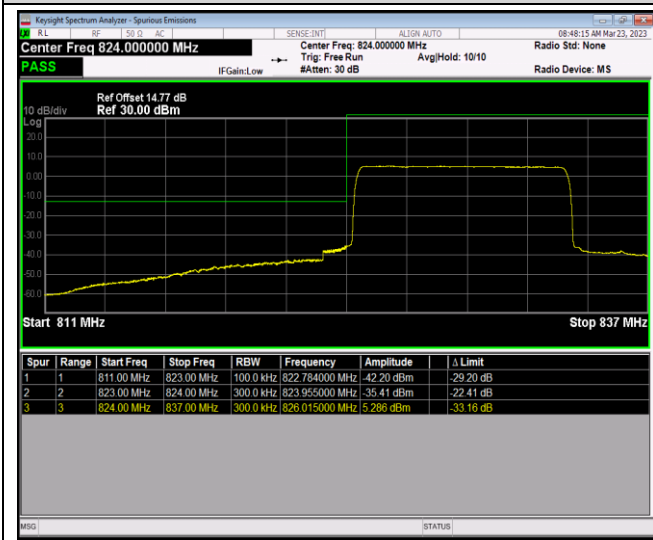

Band5-10MHz-QPSK-20450-50RB#0

Band5-10MHz-QPSK-20600-1RB#0

Band5-10MHz-QPSK-20600-1RB#49

Band5-10MHz-QPSK-20600-50RB#0

Band5-10MHz-16QAM-20450-1RB#0

Band5-10MHz-16QAM-20450-1RB#49

Band5-10MHz-16QAM-20450-50RB#0

Band5-10MHz-16QAM-20600-1RB#0

Band5-10MHz-16QAM-20600-1RB#49

Band5-10MHz-16QAM-20600-50RB#0

Band5-10MHz-64QAM-20450-1RB#0

Band5-10MHz-64QAM-20450-1RB#49

Band5-10MHz-64QAM-20450-50RB#0

Band5-10MHz-64QAM-20600-1RB#0