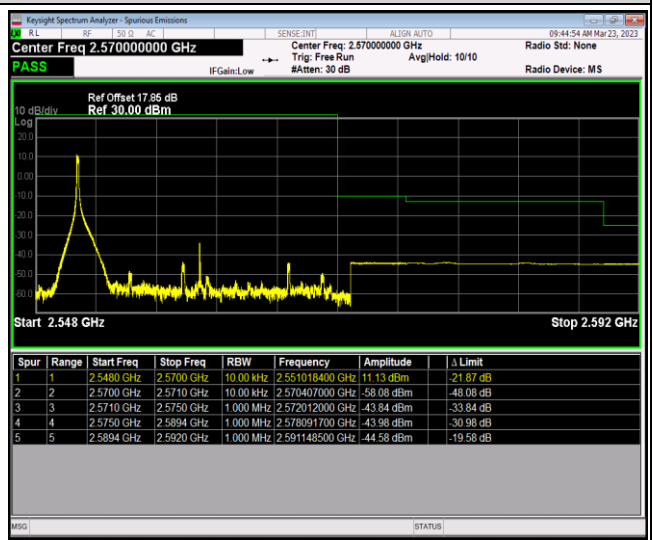

Band7-20MHz-64QAM-21350-1RB#0

Band7-20MHz-64QAM-21350-100RB#0