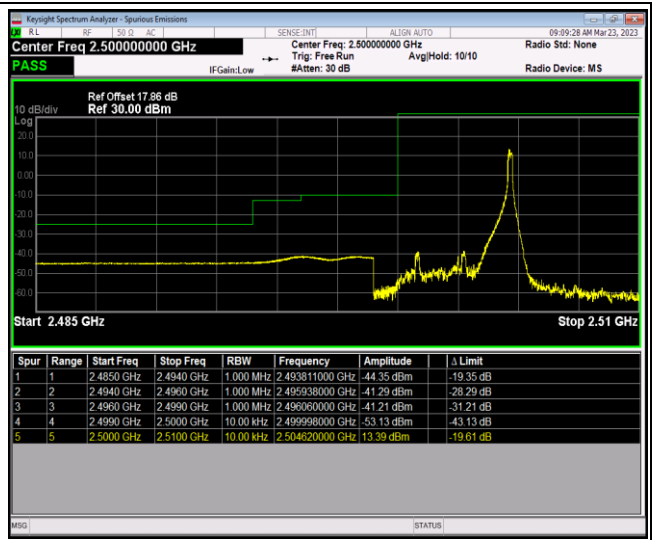

Band5-10MHz-64QAM-20600-1RB#49

Band5-10MHz-64QAM-20600-50RB#0

Band7-5MHz-QPSK-20775-1RB#0

Band7-5MHz-QPSK-20775-1RB#24

Band7-5MHz-QPSK-20775-25RB#0

Band7-5MHz-QPSK-21425-1RB#0

Band7-5MHz-QPSK-21425-1RB#24

Band7-5MHz-QPSK-21425-25RB#0