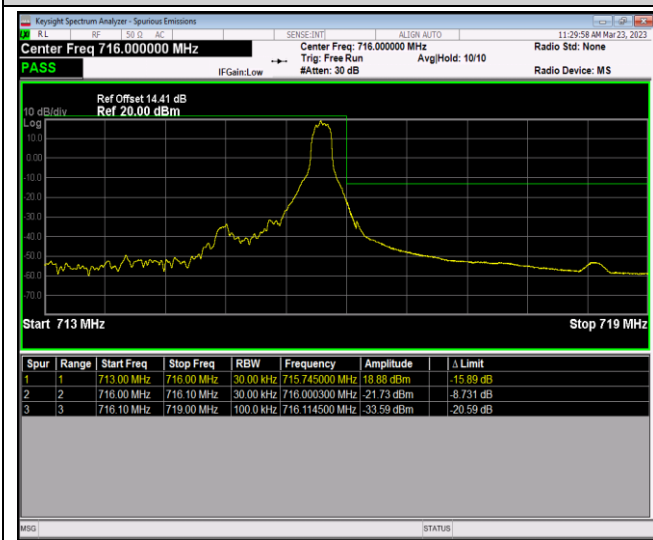

Band12-1.4MHz-QPSK-23173-1RB#5

Band12-1.4MHz-16QAM-23017-1RB#0