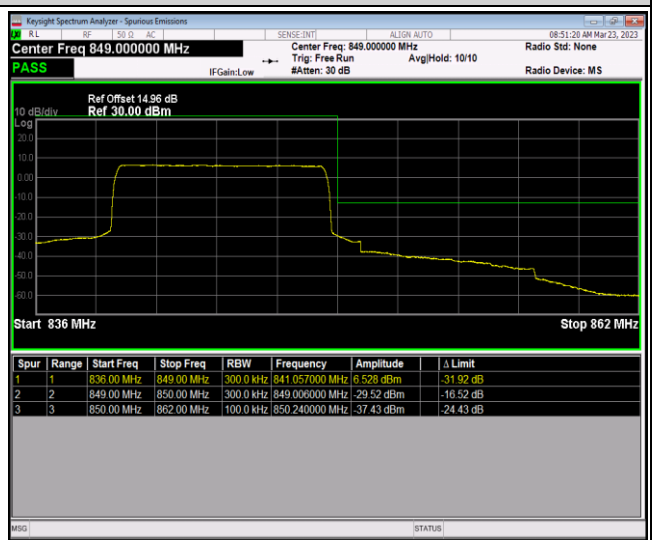

Band5-10MHz-QPSK-20450-50RB#0

Band5-10MHz-QPSK-20600-1RB#0

Band5-10MHz-QPSK-20600-1RB#49

Band5-10MHz-QPSK-20600-50RB#0

Band5-10MHz-16QAM-20450-1RB#0

Band5-10MHz-16QAM-20450-1RB#49

Band5-10MHz-16QAM-20450-50RB#0

Band5-10MHz-16QAM-20600-1RB#0

Band5-10MHz-16QAM-20600-1RB#49

Band5-10MHz-16QAM-20600-50RB#0

Band5-10MHz-64QAM-20450-1RB#0

Band5-10MHz-64QAM-20450-1RB#49

Band5-10MHz-64QAM-20450-50RB#0

Band5-10MHz-64QAM-20600-1RB#0