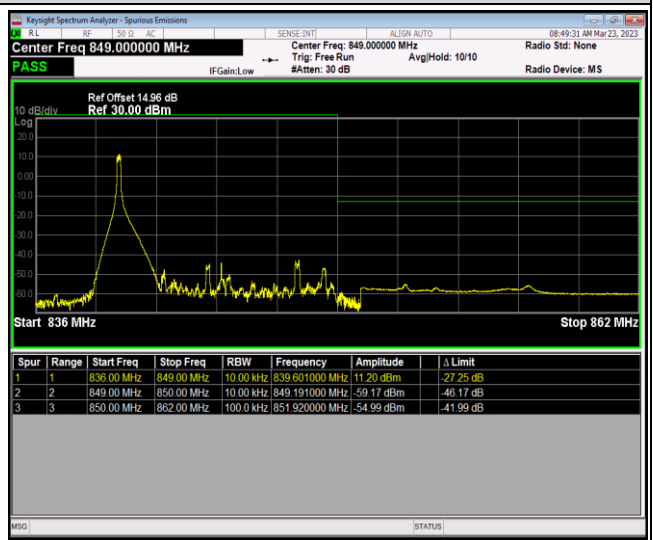

Band5-10MHz-QPSK-20450-50RB#0

Band5-10MHz-QPSK-20600-1RB#0

Band5-10MHz-QPSK-20600-1RB#49

Band5-10MHz-QPSK-20600-50RB#0

Band5-10MHz-16QAM-20450-1RB#0

Band5-10MHz-16QAM-20450-1RB#49

Band5-10MHz-16QAM-20450-50RB#0

Band5-10MHz-16QAM-20600-1RB#0

Band5-10MHz-16QAM-20600-1RB#49

Band5-10MHz-16QAM-20600-50RB#0

Band5-10MHz-64QAM-20450-1RB#0

Band5-10MHz-64QAM-20450-1RB#49

Band5-10MHz-64QAM-20450-50RB#0

Band5-10MHz-64QAM-20600-1RB#0