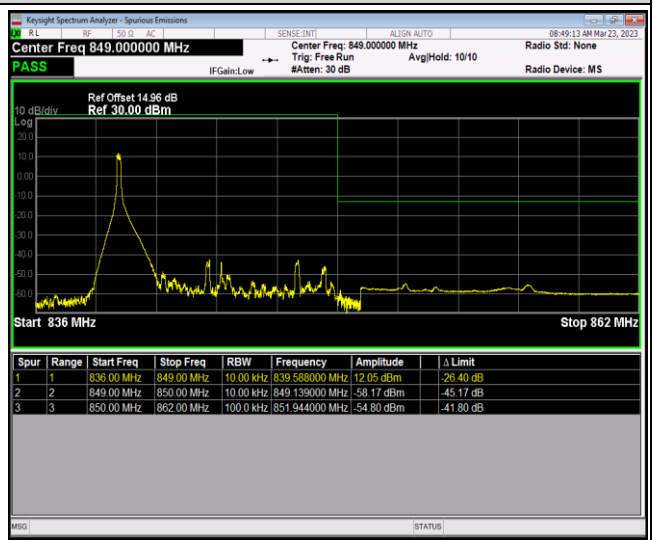

Band5-10MHz-QPSK-20450-50RB#0

Band5-10MHz-QPSK-20600-1RB#0

Band5-10MHz-QPSK-20600-1RB#49

Band5-10MHz-QPSK-20600-50RB#0

Band5-10MHz-16QAM-20450-1RB#0

Band5-10MHz-16QAM-20450-1RB#49

Band5-10MHz-16QAM-20450-50RB#0

Band5-10MHz-16QAM-20600-1RB#0

Band5-10MHz-16QAM-20600-1RB#49

Band5-10MHz-16QAM-20600-50RB#0

Band5-10MHz-64QAM-20450-1RB#0

Band5-10MHz-64QAM-20450-1RB#49

Band5-10MHz-64QAM-20450-50RB#0

Band5-10MHz-64QAM-20600-1RB#0