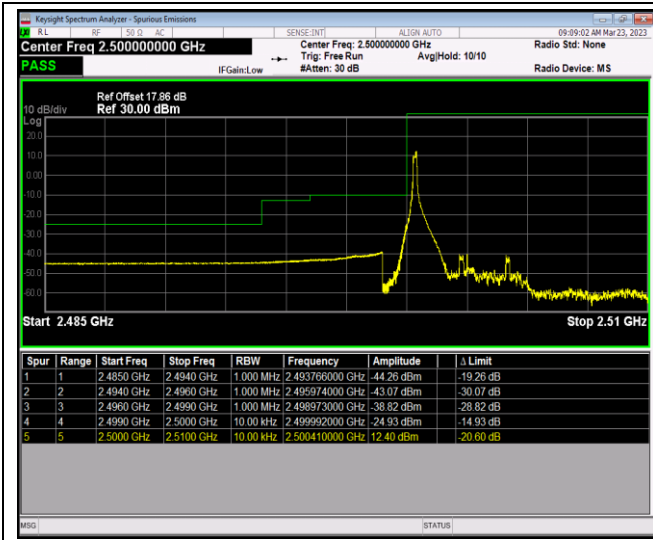

Band7-5MHz-16QAM-20775-1RB#0

Band7-5MHz-16QAM-20775-25RB#0