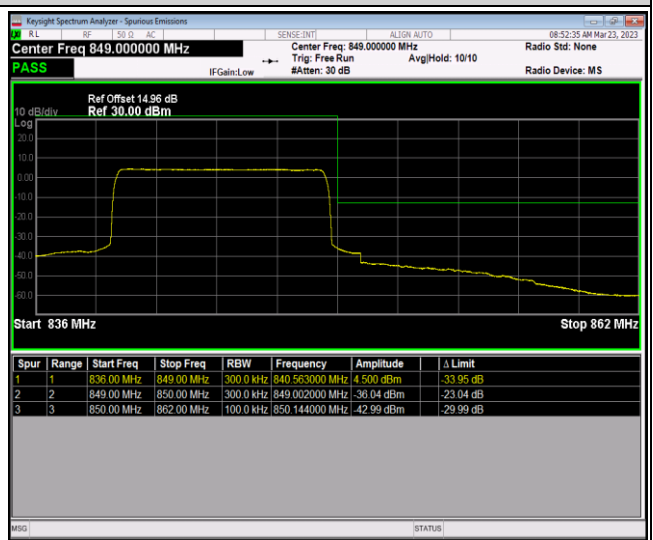

Band5-10MHz-64QAM-20600-50RB#0

Band7-5MHz-QPSK-20775-1RB#24