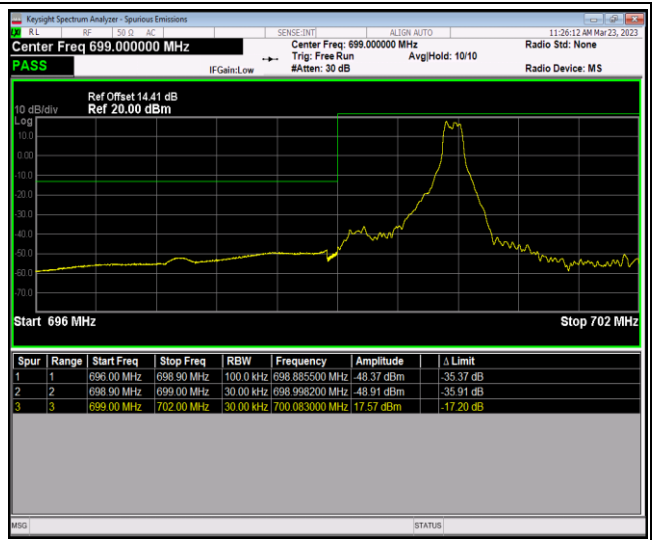

Band12-1.4MHz-16QAM-23017-1RB#5

Band12-1.4MHz-16QAM-23173-1RB#0