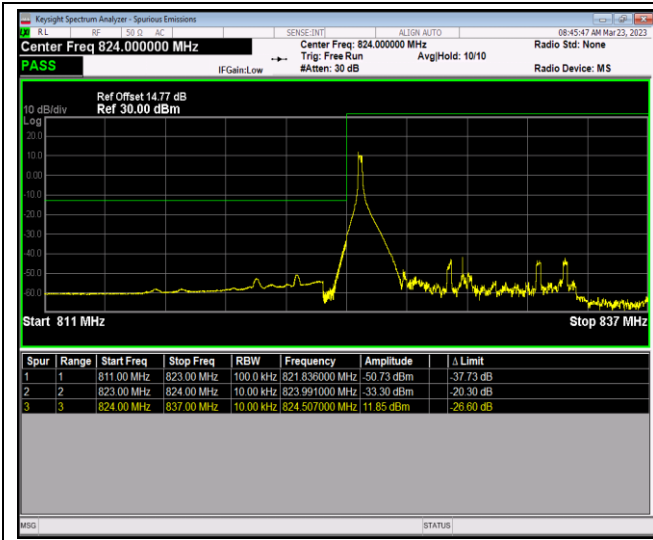

Band5-10MHz-QPSK-20450-50RB#0

Band5-10MHz-QPSK-20600-1RB#0

Band5-10MHz-QPSK-20600-1RB#49

Band5-10MHz-QPSK-20600-50RB#0

Band5-10MHz-16QAM-20450-1RB#0

Band5-10MHz-16QAM-20450-1RB#49

Band5-10MHz-16QAM-20450-50RB#0

Band5-10MHz-16QAM-20600-1RB#0

Band5-10MHz-16QAM-20600-1RB#49

Band5-10MHz-16QAM-20600-50RB#0

Band5-10MHz-64QAM-20450-1RB#0

Band5-10MHz-64QAM-20450-1RB#49

Band5-10MHz-64QAM-20450-50RB#0

Band5-10MHz-64QAM-20600-1RB#0