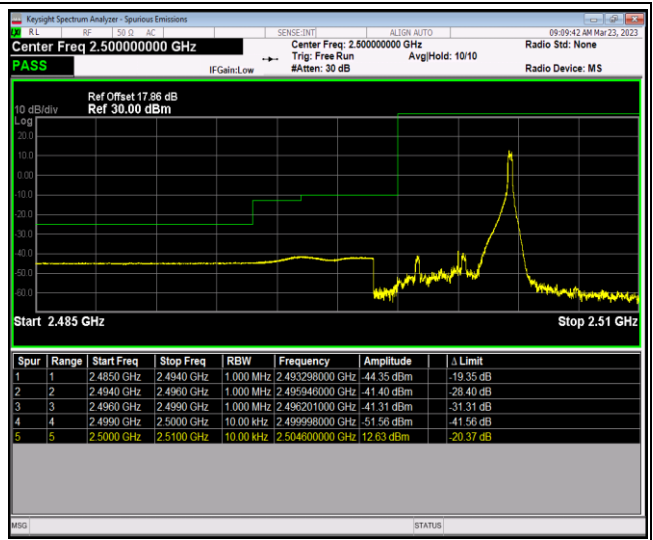

Band7-5MHz-16QAM-20775-1RB#24

Band7-5MHz-16QAM-21425-1RB#0