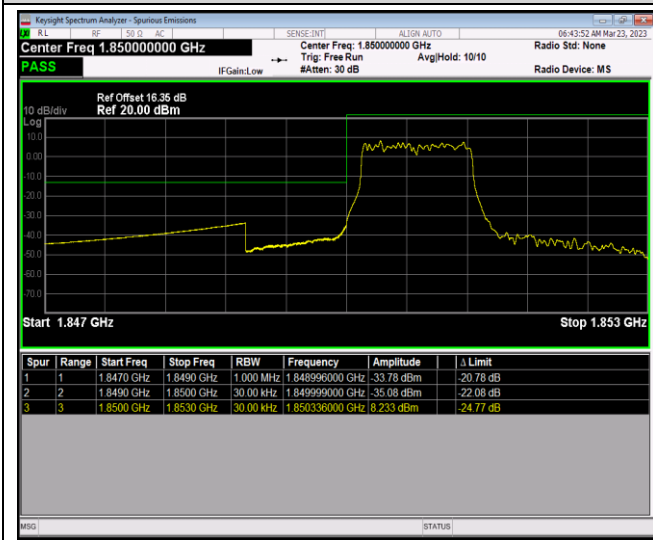

Remark: All bandwidth and all modulation had been tested, but only the worst case data displayed in this report.

Test Graphs

Band2-1.4MHz-64QAM-18607-6RB#0

Band2-1.4MHz-64QAM-19193-1RB#0

Band2-1.4MHz-64QAM-19193-1RB#5