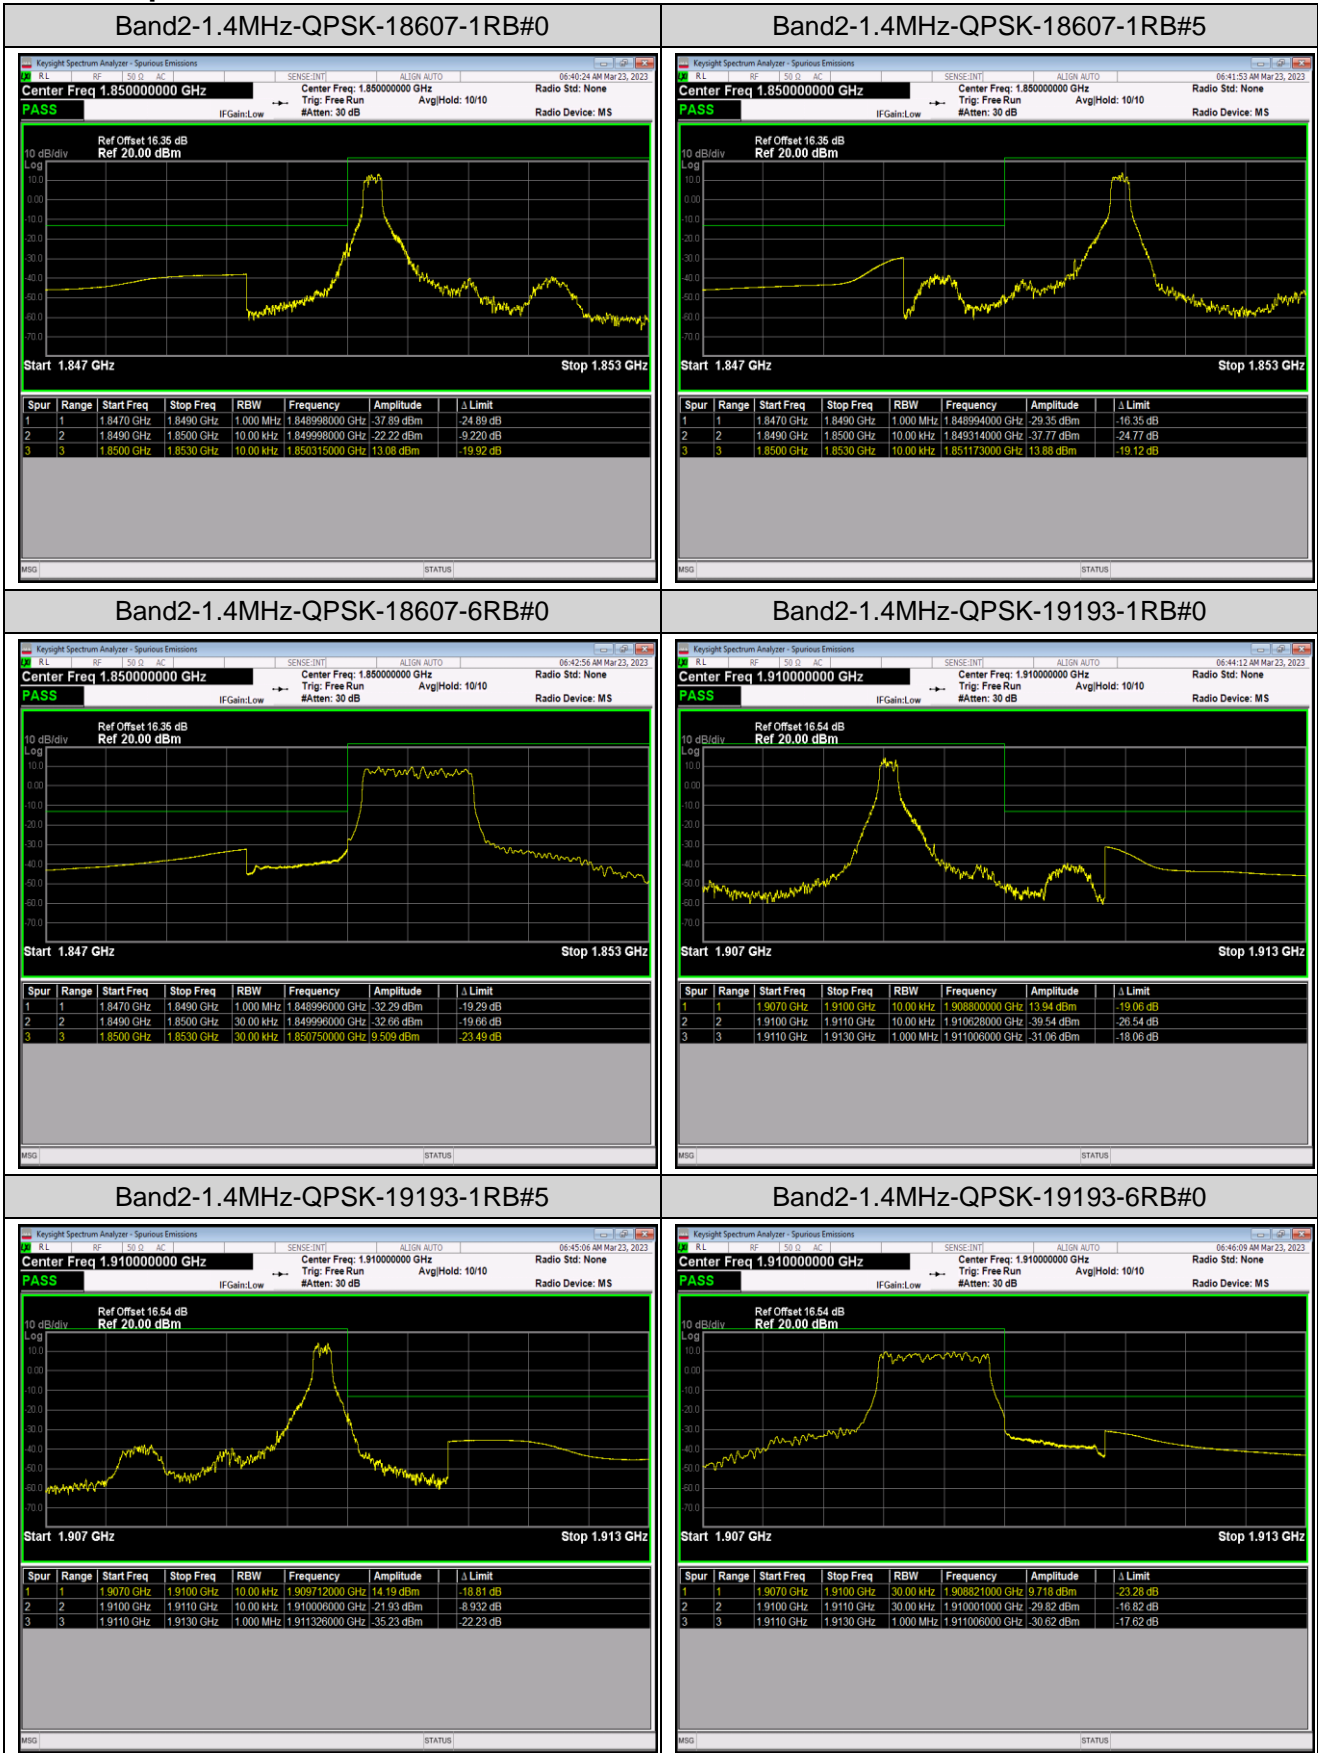

Test Graphs