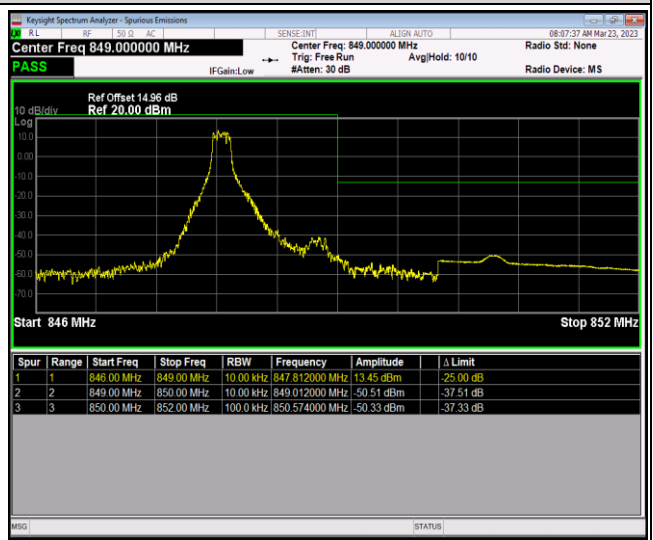

Band5-1.4MHz-QPSK-20643-1RB#0

Band5-1.4MHz-QPSK-20643-6RB#0