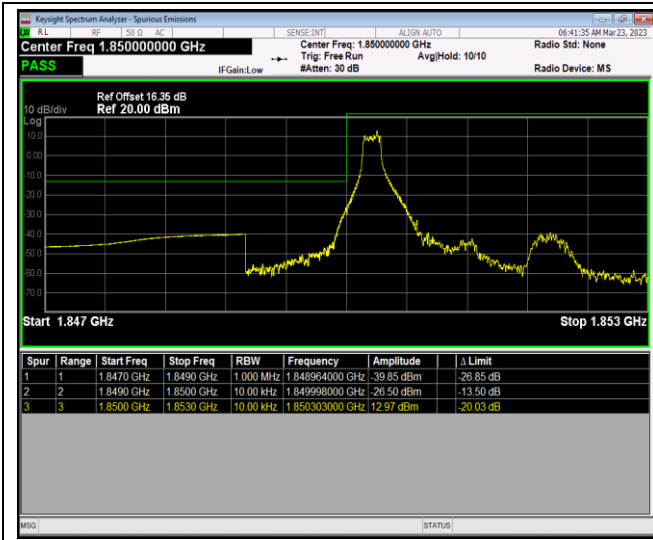

Band2-1.4MHz-64QAM-18607-6RB#0