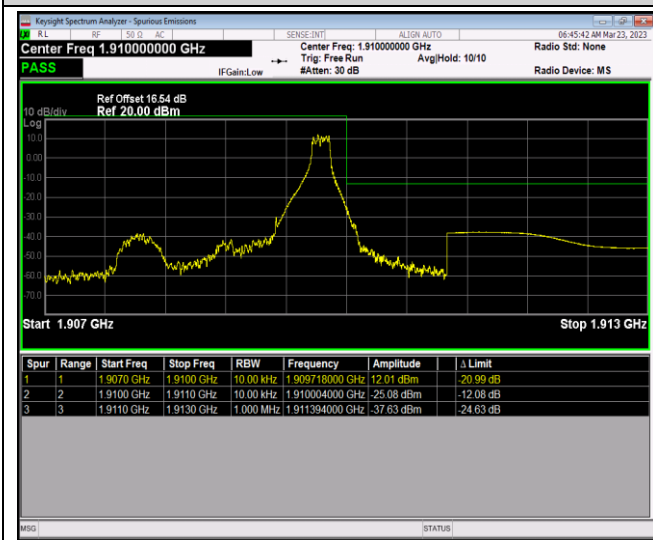

Band2-1.4MHz-64QAM-19193-1RB#5

Band2-20MHz-QPSK-18700-1RB#0