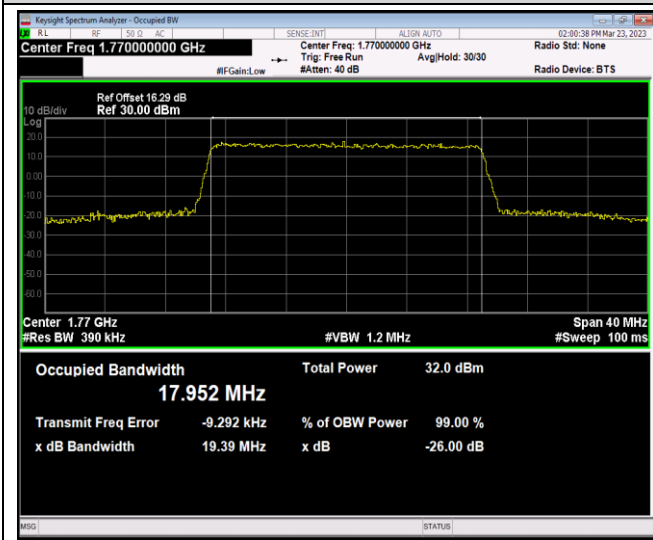

Band66-20MHz-16QAM-132572-100RB#0

Band66-20MHz-64QAM-132322-100RB#0