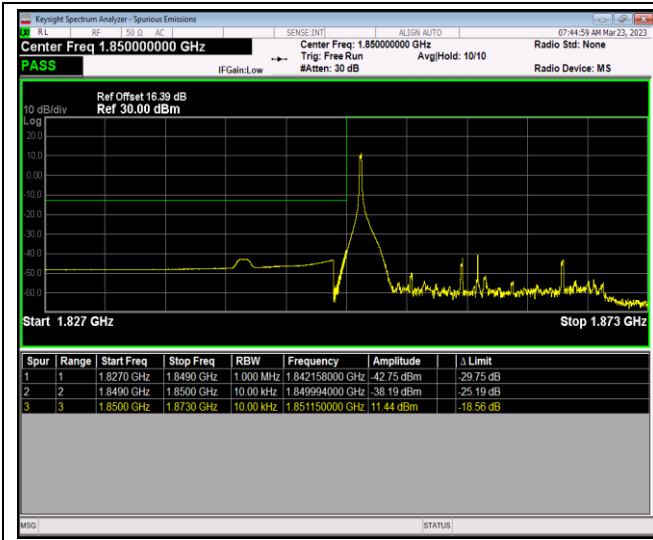

Band2-20MHz-QPSK-18700-1RB#0

Band2-20MHz-QPSK-18700-100RB#0