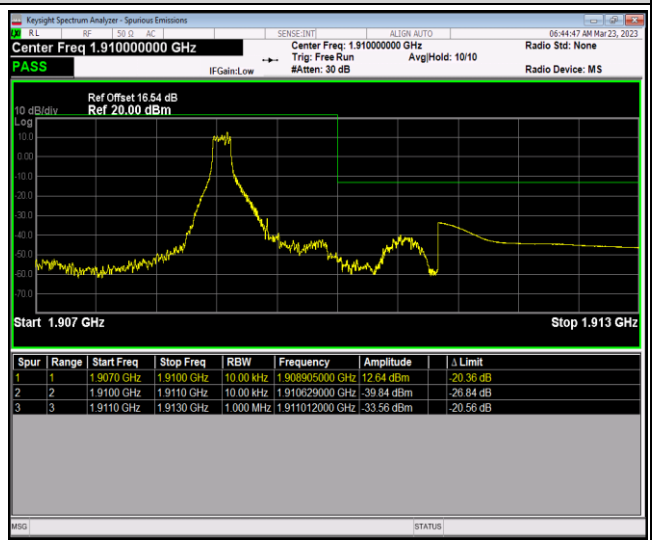

Remark: All bandwidth and all modulation had been tested, but only the worst case data displayed in this report.

Test Graphs

Band2-1.4MHz-64QAM-18607-6RB#0

Band2-1.4MHz-64QAM-19193-1RB#0

Band2-1.4MHz-64QAM-19193-1RB#5