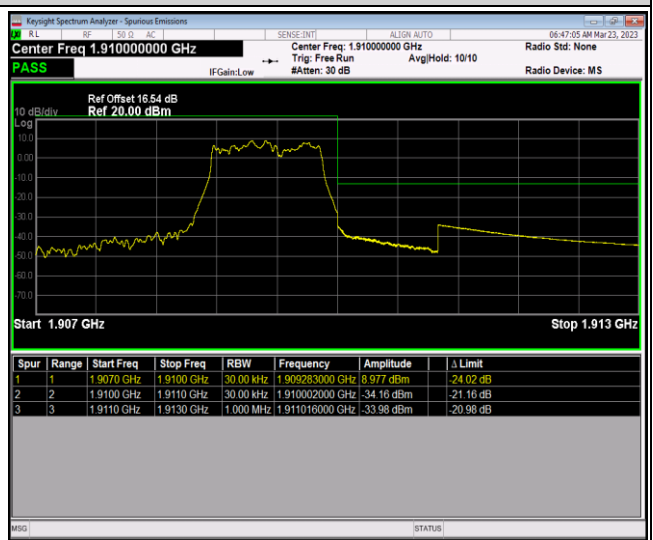

Band2-1.4MHz-64QAM-19193-6RB#0

Band2-20MHz-QPSK-18700-1RB#99