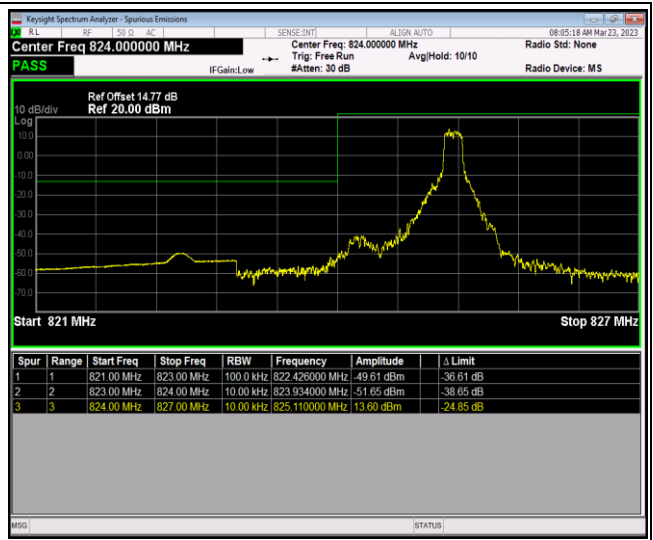

Band5-1.4MHz-QPSK-20407-1RB#5

Band5-1.4MHz-QPSK-20643-1RB#0