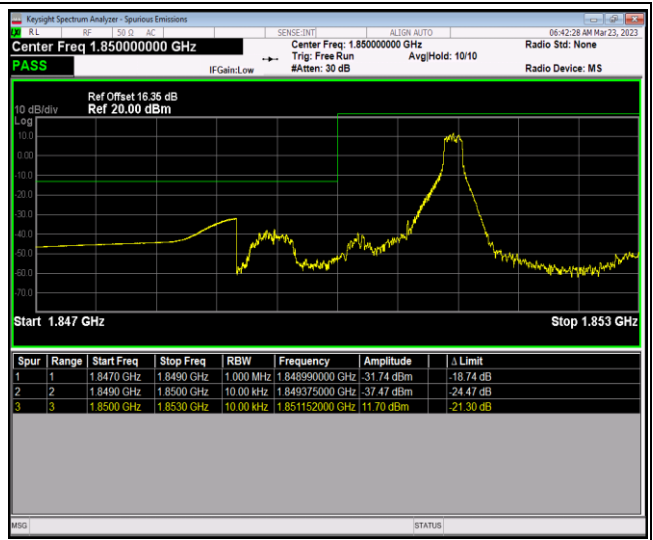

Remark: All bandwidth and all modulation had been tested, but only the worst case data displayed in this report.

Test Graphs

Band2-1.4MHz-64QAM-18607-6RB#0

Band2-1.4MHz-64QAM-19193-1RB#0

Band2-1.4MHz-64QAM-19193-1RB#5