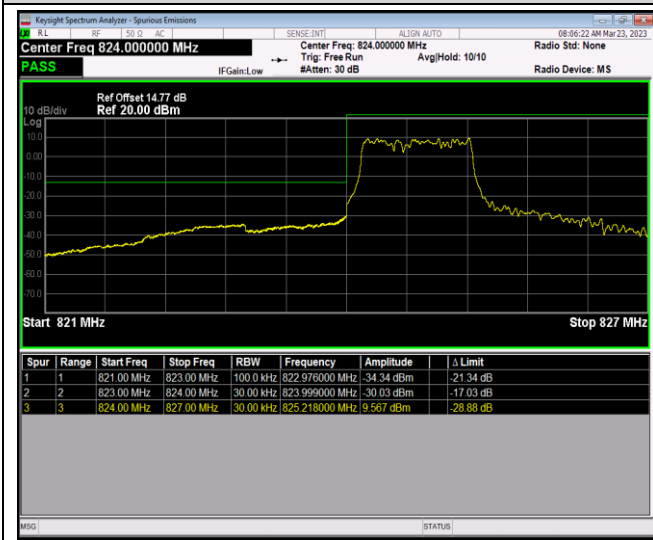

Band5-1.4MHz-QPSK-20407-6RB#0

Band5-1.4MHz-QPSK-20643-1RB#5