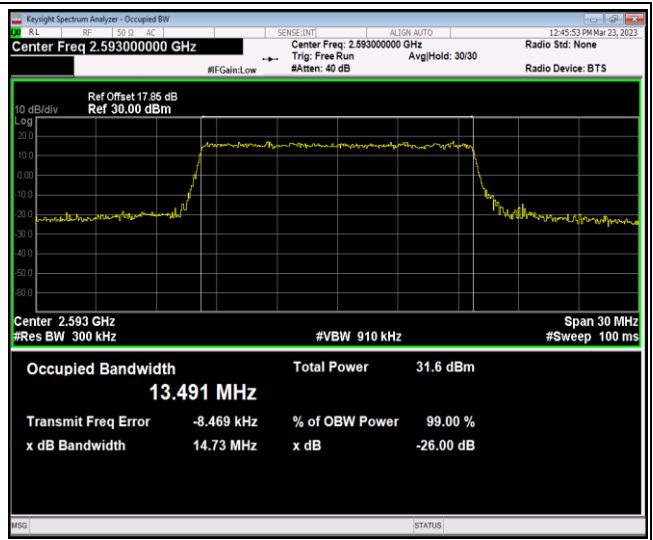

Band41-10MHz-64QAM-39700-50RB#0

Band41-10MHz-64QAM-40620-50RB#0

Band41-10MHz-64QAM-41540-50RB#0

Band41-15MHz-QPSK-39725-75RB#0

Band41-15MHz-QPSK-40620-75RB#0

Band41-15MHz-QPSK-41515-75RB#0

Band41-15MHz-16QAM-39725-75RB#0