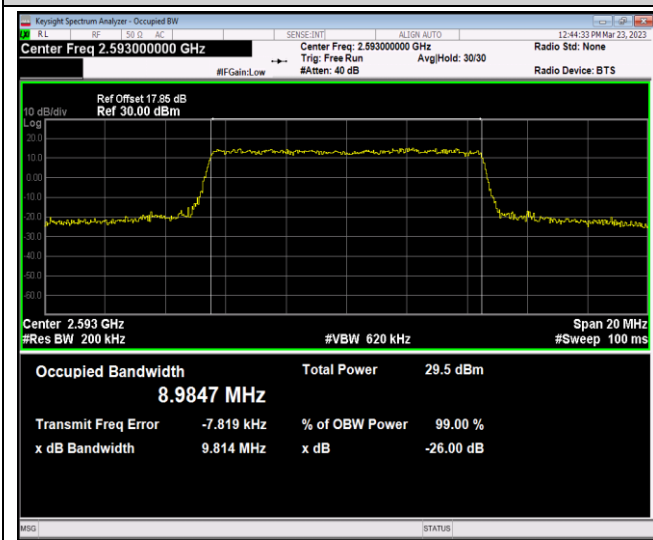

Band41-10MHz-64QAM-40620-50RB#0

Band41-15MHz-QPSK-39725-75RB#0