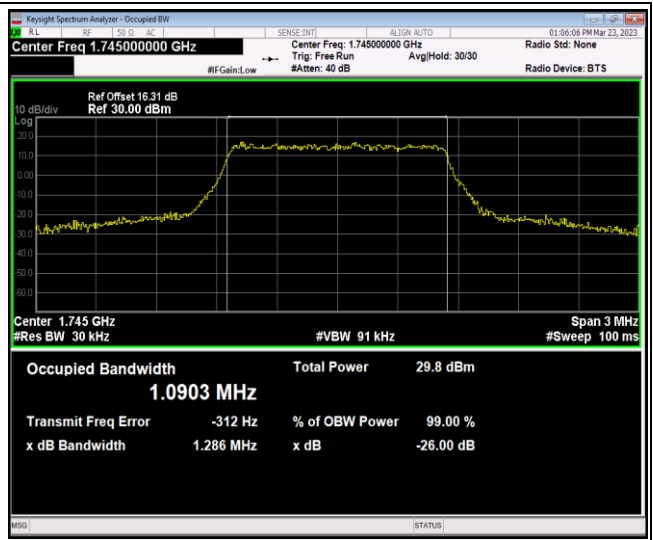

Band66-1.4MHz-64QAM-132322-6RB#0

Band66-3MHz-QPSK-131987-15RB#0