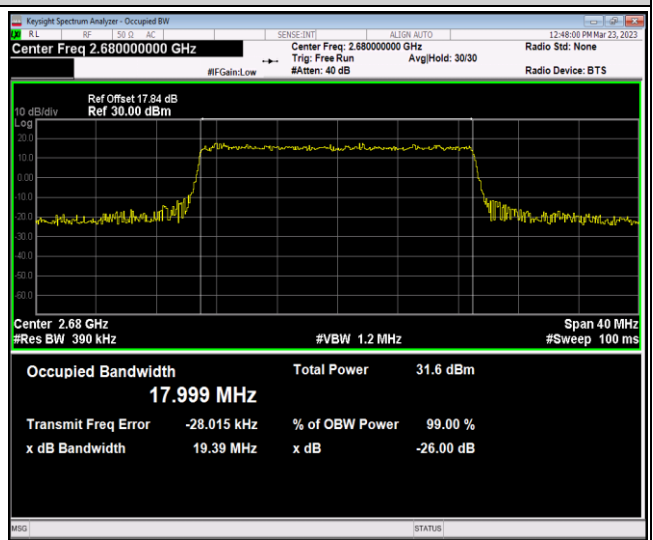

Band41-20MHz-QPSK-41490-100RB#0

Band41-20MHz-16QAM-40620-100RB#0