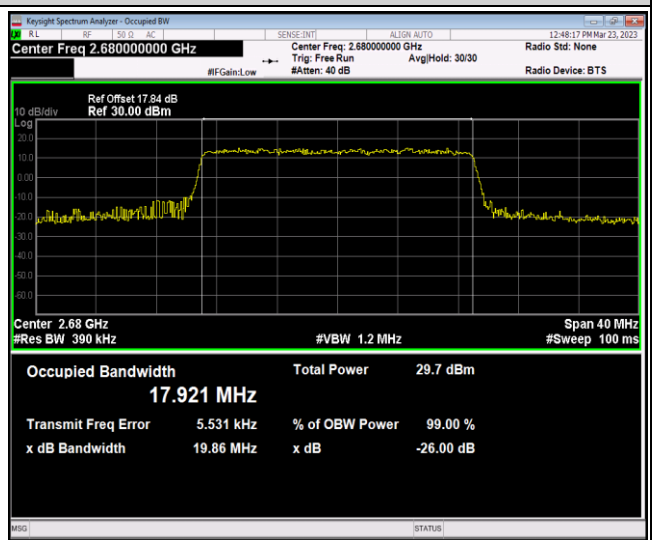

Band41-20MHz-64QAM-41490-100RB#0

Band66-1.4MHz-QPSK-132322-6RB#0