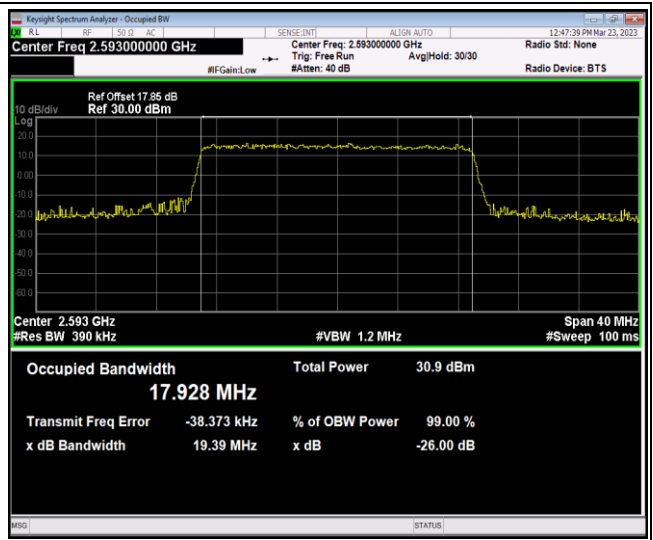

Band41-20MHz-QPSK-41490-100RB#0

Band41-20MHz-16QAM-39750-100RB#0

Band41-20MHz-16QAM-40620-100RB#0

Band41-20MHz-16QAM-41490-100RB#0

Band41-20MHz-64QAM-39750-100RB#0

Band41-20MHz-64QAM-40620-100RB#0

Band41-20MHz-64QAM-41490-100RB#0