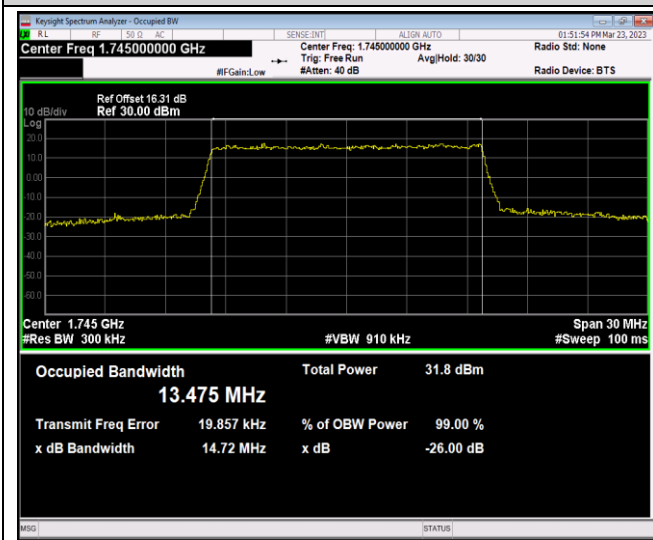

Band66-15MHz-16QAM-132322-75RB#0

Band66-15MHz-64QAM-132047-75RB#0