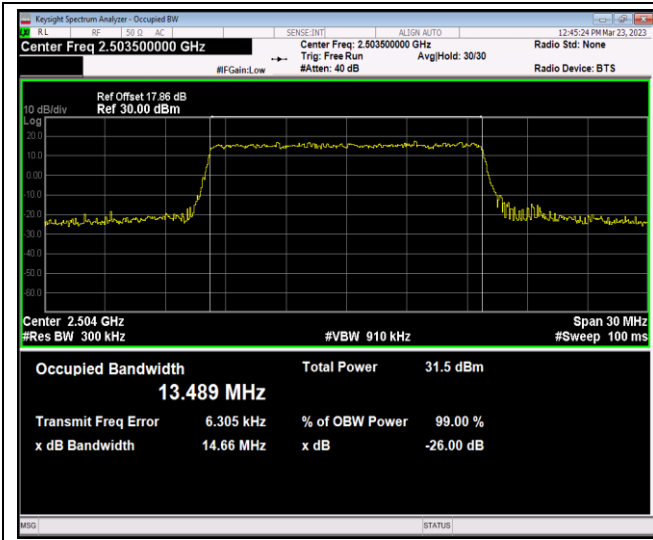

Band41-10MHz-64QAM-39700-50RB#0

Band41-10MHz-64QAM-40620-50RB#0

Band41-10MHz-64QAM-41540-50RB#0

Band41-15MHz-QPSK-39725-75RB#0

Band41-15MHz-QPSK-40620-75RB#0

Band41-15MHz-QPSK-41515-75RB#0

Band41-15MHz-16QAM-39725-75RB#0