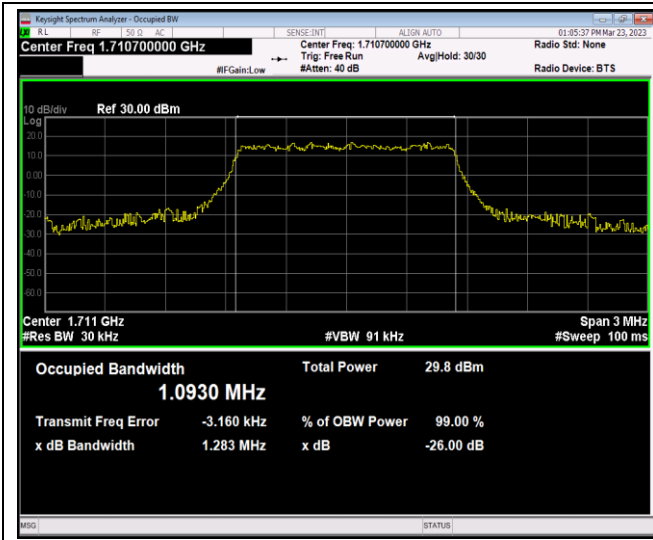

Band66-1.4MHz-64QAM-131979-6RB#0

Band66-1.4MHz-64QAM-132665-6RB#0