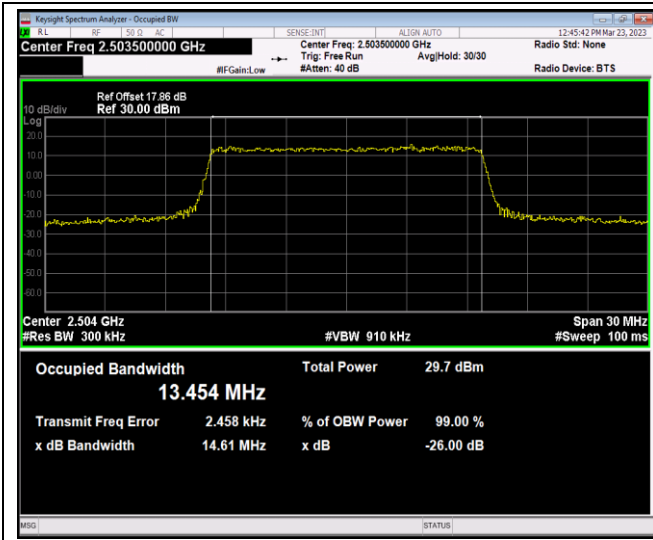

Band41-15MHz-16QAM-40620-75RB#0

Band41-15MHz-16QAM-41515-75RB#0

Band41-15MHz-64QAM-39725-75RB#0

Band41-15MHz-64QAM-40620-75RB#0

Band41-15MHz-64QAM-41515-75RB#0

Band41-20MHz-QPSK-39750-100RB#0

Band41-20MHz-QPSK-40620-100RB#0