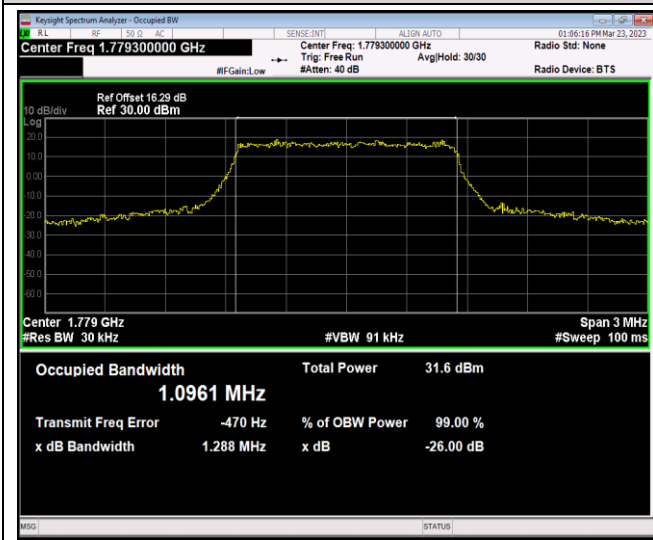

Band66-1.4MHz-QPSK-131979-6RB#0

Band66-1.4MHz-QPSK-132322-6RB#0

Band66-1.4MHz-QPSK-132665-6RB#0

Band66-1.4MHz-16QAM-131979-6RB#0

Band66-1.4MHz-16QAM-132322-6RB#0

Band66-1.4MHz-16QAM-132665-6RB#0

Band66-1.4MHz-64QAM-131979-6RB#0