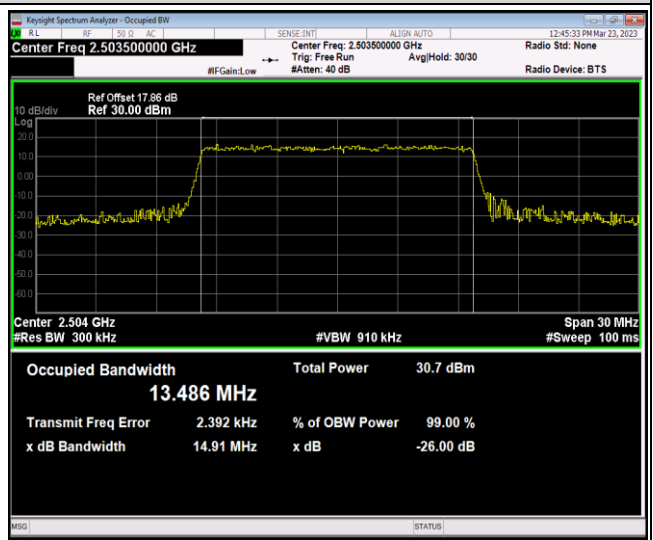

Band41-15MHz-16QAM-39725-75RB#0

Band41-15MHz-16QAM-41515-75RB#0