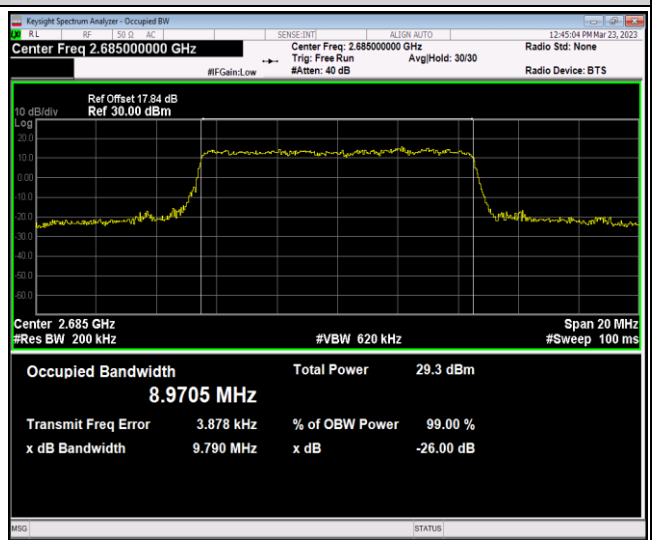

Band41-10MHz-64QAM-39700-50RB#0

Band41-10MHz-64QAM-40620-50RB#0

Band41-10MHz-64QAM-41540-50RB#0

Band41-15MHz-QPSK-39725-75RB#0

Band41-15MHz-QPSK-40620-75RB#0

Band41-15MHz-QPSK-41515-75RB#0

Band41-15MHz-16QAM-39725-75RB#0