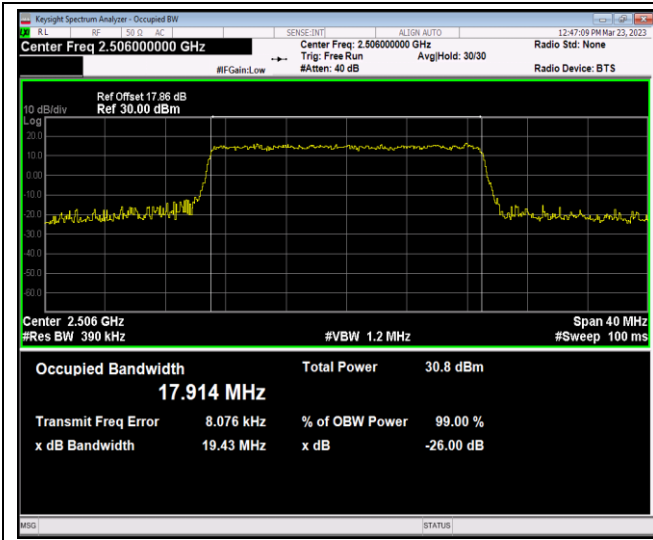

Band41-20MHz-16QAM-39750-100RB#0

Band41-20MHz-16QAM-41490-100RB#0