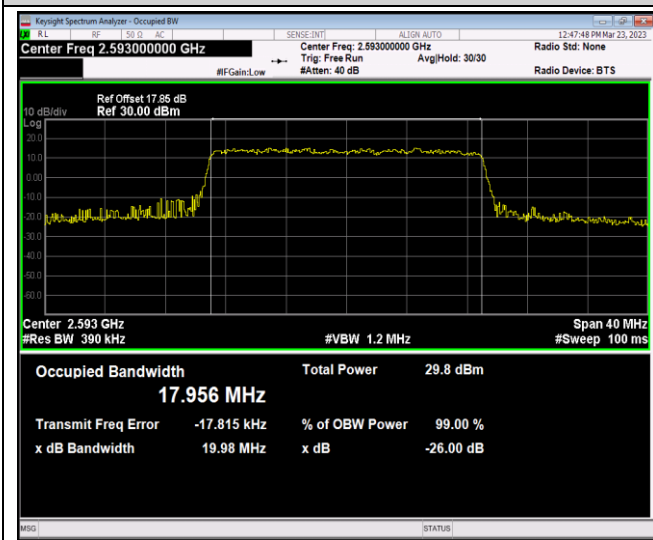

Band41-20MHz-QPSK-41490-100RB#0

Band41-20MHz-16QAM-39750-100RB#0

Band41-20MHz-16QAM-40620-100RB#0

Band41-20MHz-16QAM-41490-100RB#0

Band41-20MHz-64QAM-39750-100RB#0

Band41-20MHz-64QAM-40620-100RB#0

Band41-20MHz-64QAM-41490-100RB#0