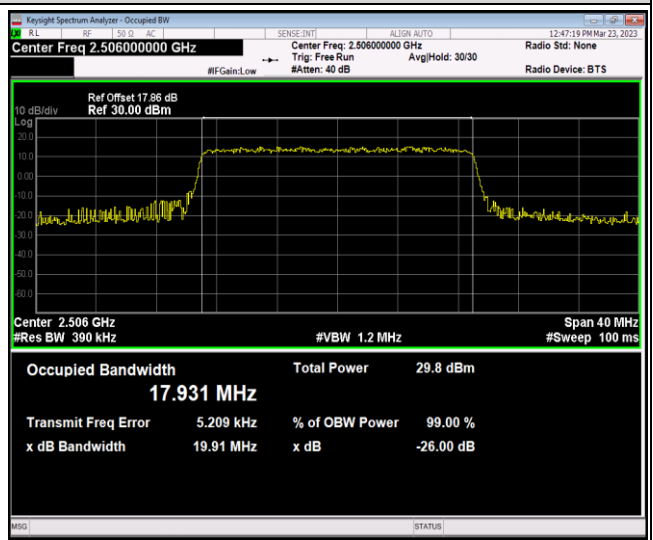

Band41-20MHz-QPSK-41490-100RB#0

Band41-20MHz-16QAM-39750-100RB#0

Band41-20MHz-16QAM-40620-100RB#0

Band41-20MHz-16QAM-41490-100RB#0

Band41-20MHz-64QAM-39750-100RB#0

Band41-20MHz-64QAM-40620-100RB#0

Band41-20MHz-64QAM-41490-100RB#0