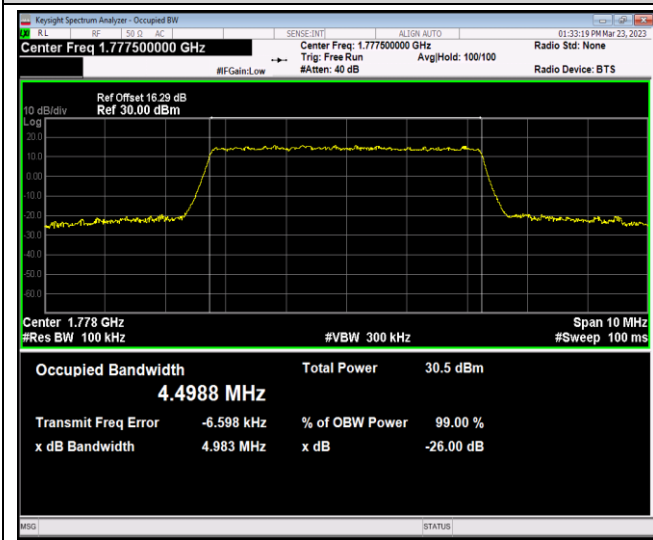

Band66-5MHz-64QAM-132647-25RB#0

Band66-10MHz-QPSK-132322-50RB#0