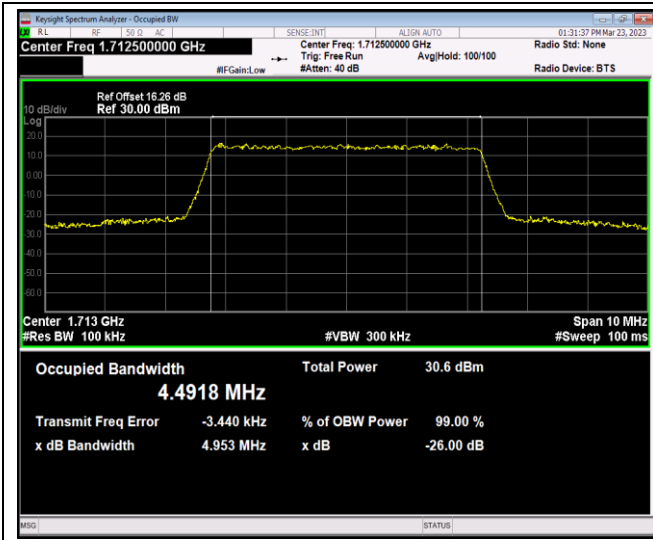

Band66-5MHz-QPSK-132647-25RB#0

Band66-5MHz-16QAM-131997-25RB#0

Band66-5MHz-16QAM-132322-25RB#0

Band66-5MHz-16QAM-132647-25RB#0

Band66-5MHz-64QAM-131997-25RB#0

Band66-5MHz-64QAM-132322-25RB#0

Band66-5MHz-64QAM-132647-25RB#0