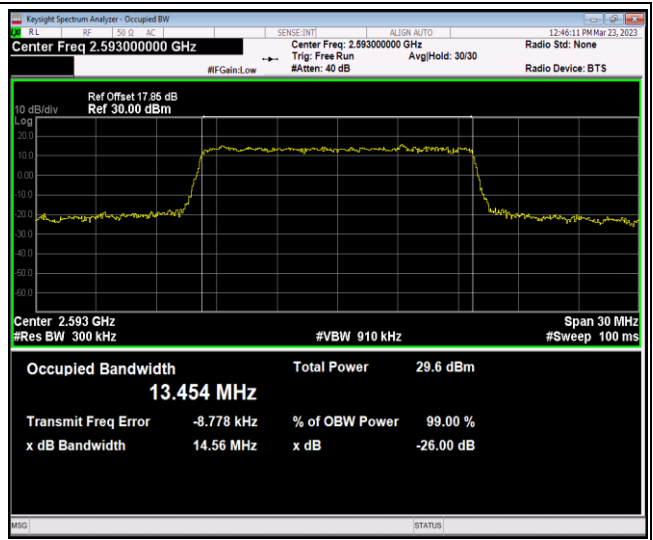

Band41-15MHz-16QAM-40620-75RB#0

Band41-15MHz-16QAM-41515-75RB#0

Band41-15MHz-64QAM-39725-75RB#0

Band41-15MHz-64QAM-40620-75RB#0

Band41-15MHz-64QAM-41515-75RB#0

Band41-20MHz-QPSK-39750-100RB#0

Band41-20MHz-QPSK-40620-100RB#0