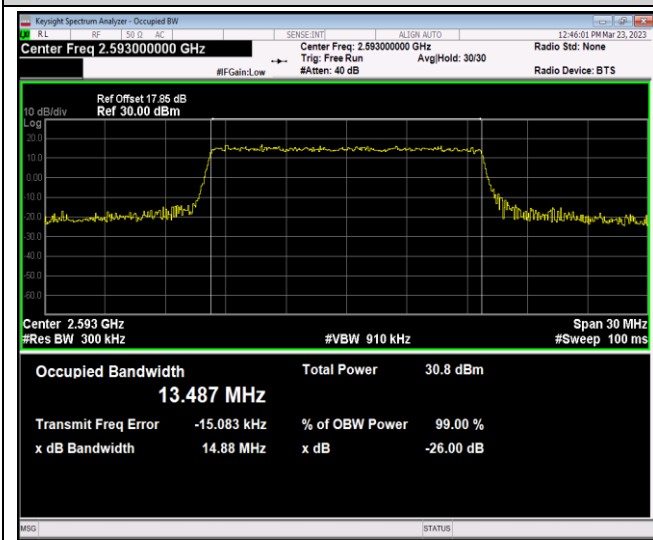

Band41-15MHz-16QAM-40620-75RB#0

Band41-15MHz-64QAM-39725-75RB#0