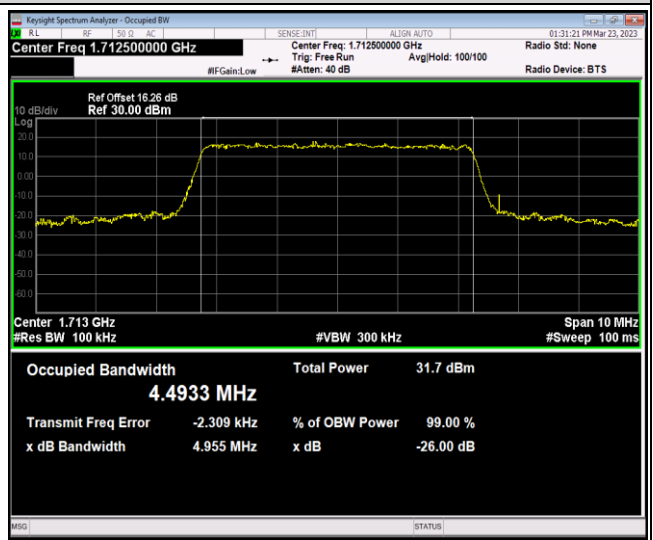

Band66-5MHz-16QAM-131997-25RB#0

Band66-5MHz-16QAM-132647-25RB#0