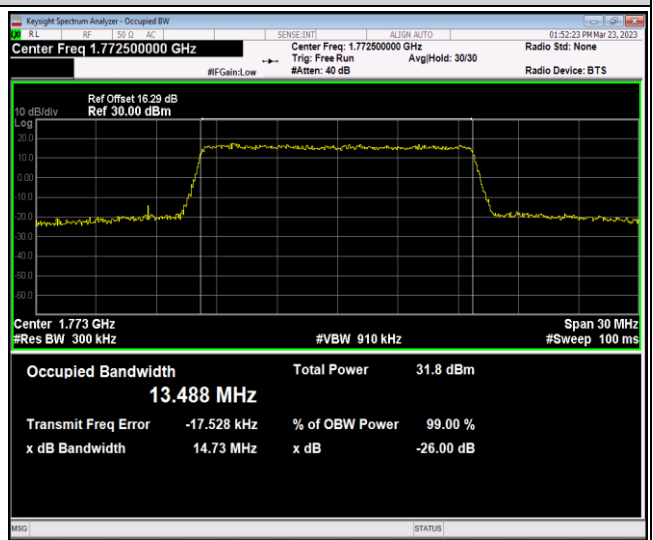

Band66-15MHz-16QAM-132597-75RB#0

Band66-15MHz-64QAM-132322-75RB#0