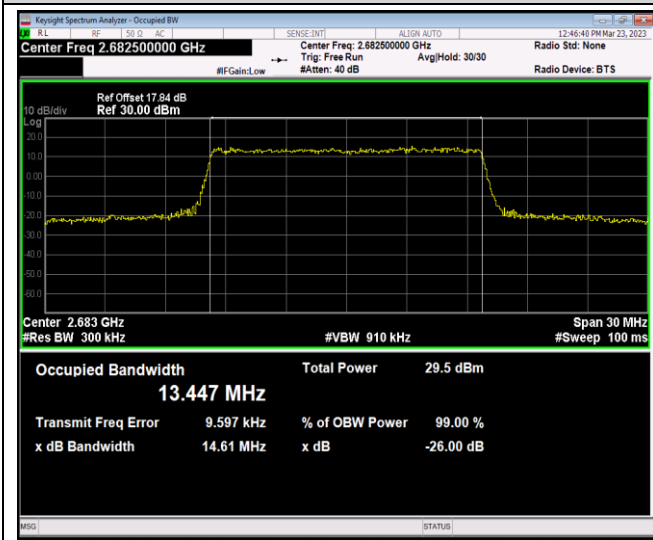

Band41-15MHz-16QAM-40620-75RB#0

Band41-15MHz-16QAM-41515-75RB#0

Band41-15MHz-64QAM-39725-75RB#0

Band41-15MHz-64QAM-40620-75RB#0

Band41-15MHz-64QAM-41515-75RB#0

Band41-20MHz-QPSK-39750-100RB#0

Band41-20MHz-QPSK-40620-100RB#0