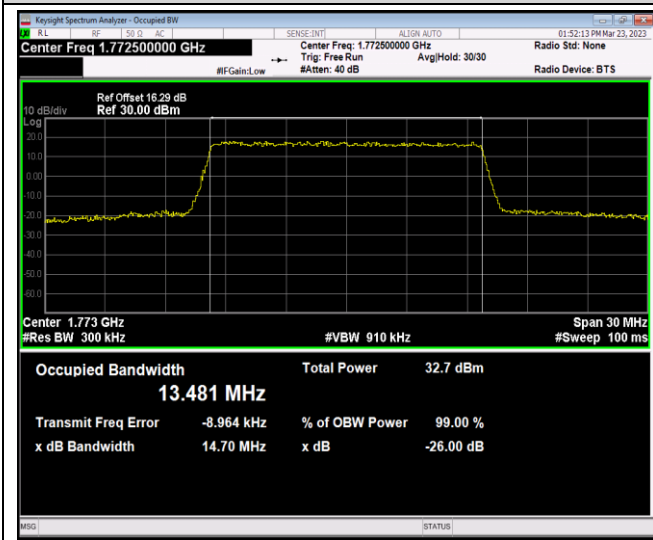

Band66-10MHz-64QAM-132322-50RB#0

Band66-10MHz-64QAM-132622-50RB#0

Band66-15MHz-QPSK-132047-75RB#0

Band66-15MHz-QPSK-132322-75RB#0

Band66-15MHz-QPSK-132597-75RB#0

Band66-15MHz-16QAM-132047-75RB#0

Band66-15MHz-16QAM-132322-75RB#0