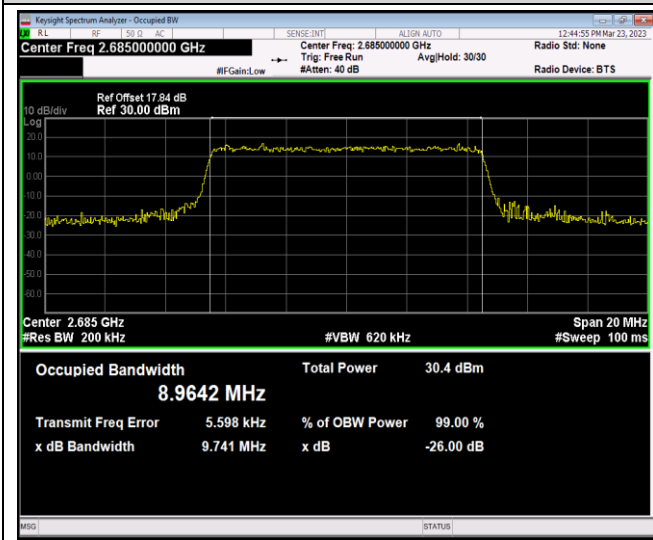

Band41-10MHz-16QAM-41540-50RB#0

Band41-10MHz-64QAM-40620-50RB#0