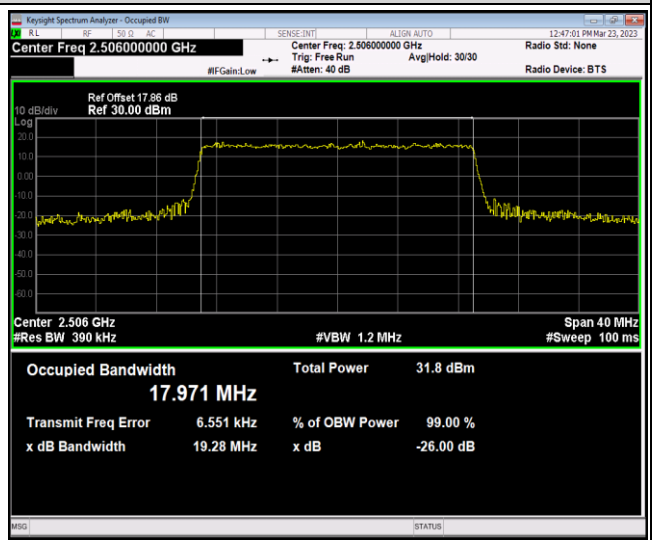

Band41-15MHz-16QAM-40620-75RB#0

Band41-15MHz-16QAM-41515-75RB#0

Band41-15MHz-64QAM-39725-75RB#0

Band41-15MHz-64QAM-40620-75RB#0

Band41-15MHz-64QAM-41515-75RB#0

Band41-20MHz-QPSK-39750-100RB#0

Band41-20MHz-QPSK-40620-100RB#0