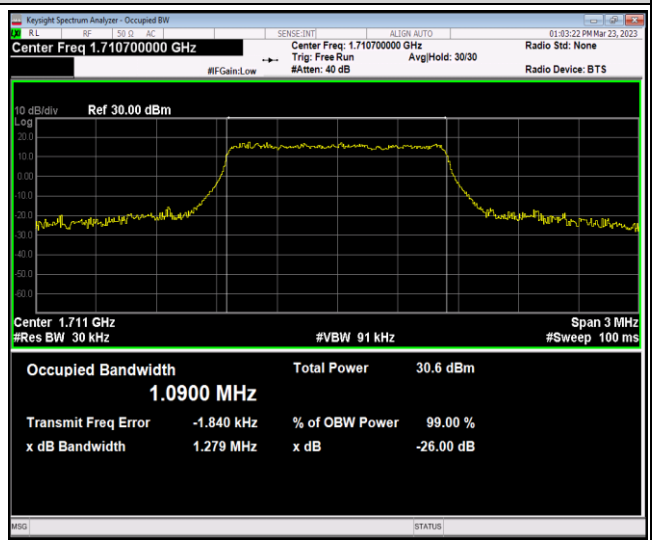

Band66-1.4MHz-QPSK-131979-6RB#0

Band66-1.4MHz-QPSK-132322-6RB#0

Band66-1.4MHz-QPSK-132665-6RB#0

Band66-1.4MHz-16QAM-131979-6RB#0

Band66-1.4MHz-16QAM-132322-6RB#0

Band66-1.4MHz-16QAM-132665-6RB#0

Band66-1.4MHz-64QAM-131979-6RB#0