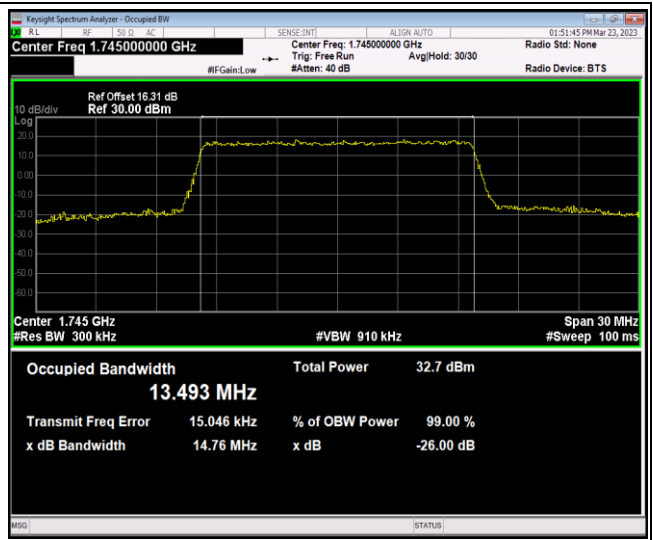

Band66-10MHz-64QAM-132322-50RB#0

Band66-10MHz-64QAM-132622-50RB#0

Band66-15MHz-QPSK-132047-75RB#0

Band66-15MHz-QPSK-132322-75RB#0

Band66-15MHz-QPSK-132597-75RB#0

Band66-15MHz-16QAM-132047-75RB#0

Band66-15MHz-16QAM-132322-75RB#0