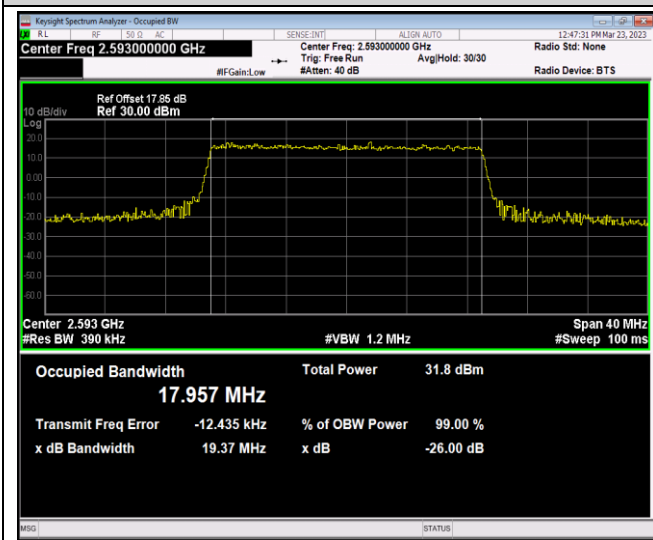

Band41-20MHz-QPSK-40620-100RB#0

Band41-20MHz-16QAM-39750-100RB#0