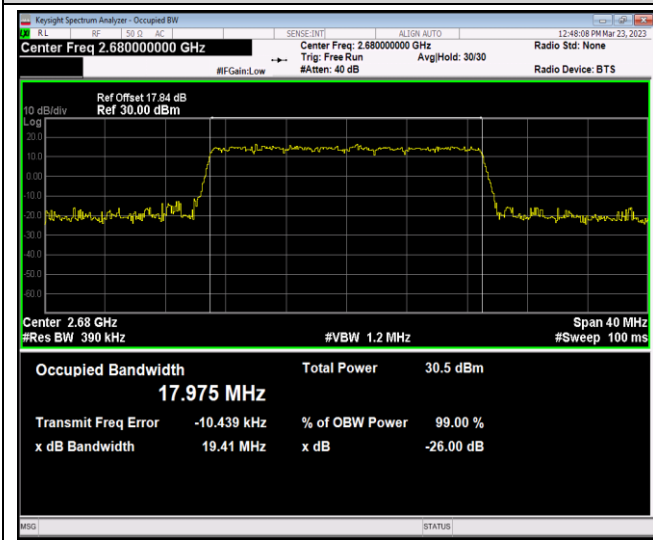

Band41-20MHz-QPSK-41490-100RB#0

Band41-20MHz-16QAM-39750-100RB#0

Band41-20MHz-16QAM-40620-100RB#0

Band41-20MHz-16QAM-41490-100RB#0

Band41-20MHz-64QAM-39750-100RB#0

Band41-20MHz-64QAM-40620-100RB#0

Band41-20MHz-64QAM-41490-100RB#0