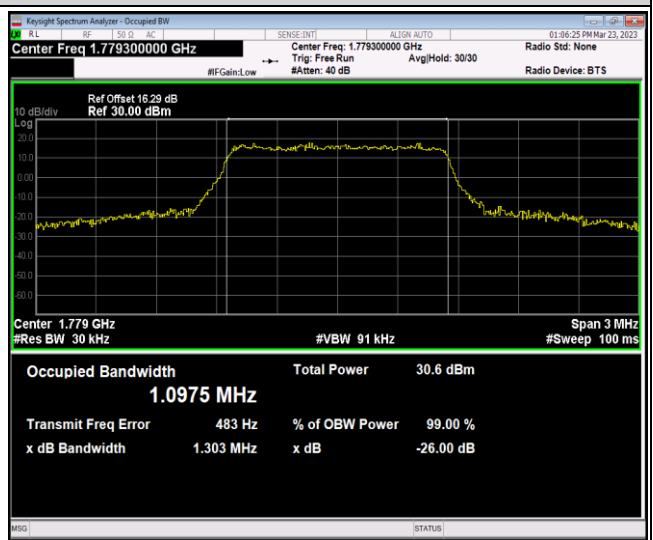

Band66-1.4MHz-QPSK-131979-6RB#0

Band66-1.4MHz-QPSK-132322-6RB#0

Band66-1.4MHz-QPSK-132665-6RB#0

Band66-1.4MHz-16QAM-131979-6RB#0

Band66-1.4MHz-16QAM-132322-6RB#0

Band66-1.4MHz-16QAM-132665-6RB#0

Band66-1.4MHz-64QAM-131979-6RB#0