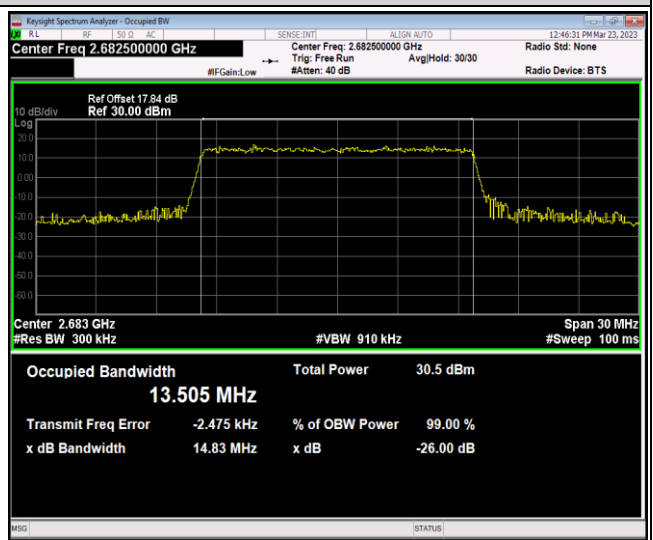

Band41-15MHz-16QAM-41515-75RB#0

Band41-15MHz-64QAM-40620-75RB#0