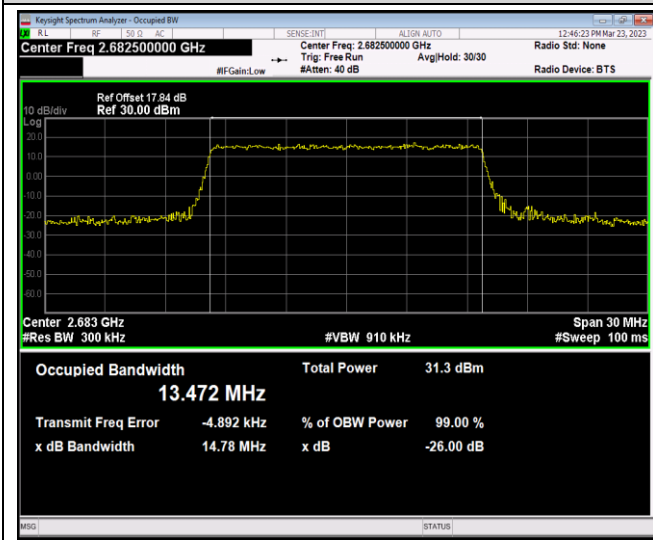

Band41-10MHz-64QAM-39700-50RB#0

Band41-10MHz-64QAM-40620-50RB#0

Band41-10MHz-64QAM-41540-50RB#0

Band41-15MHz-QPSK-39725-75RB#0

Band41-15MHz-QPSK-40620-75RB#0

Band41-15MHz-QPSK-41515-75RB#0

Band41-15MHz-16QAM-39725-75RB#0