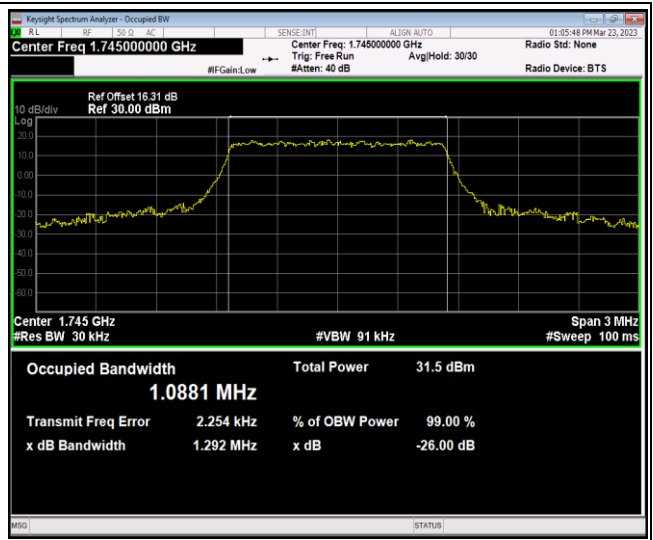

Band66-1.4MHz-QPSK-132322-6RB#0

Band66-1.4MHz-16QAM-131979-6RB#0