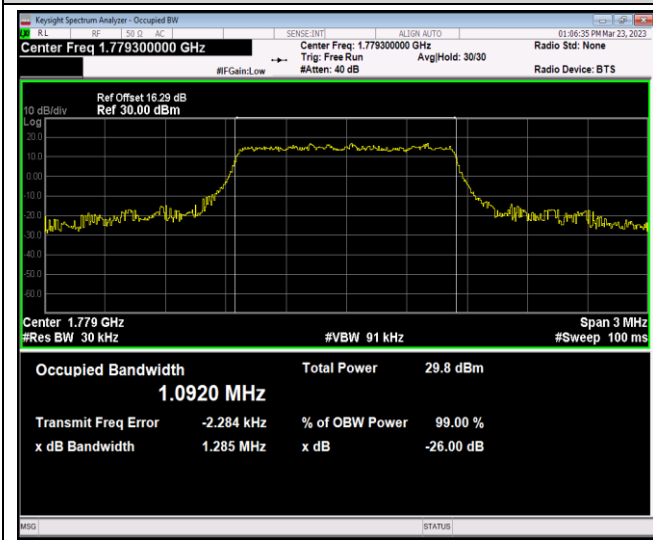

Band66-1.4MHz-64QAM-132665-6RB#0

Band66-3MHz-QPSK-132322-15RB#0