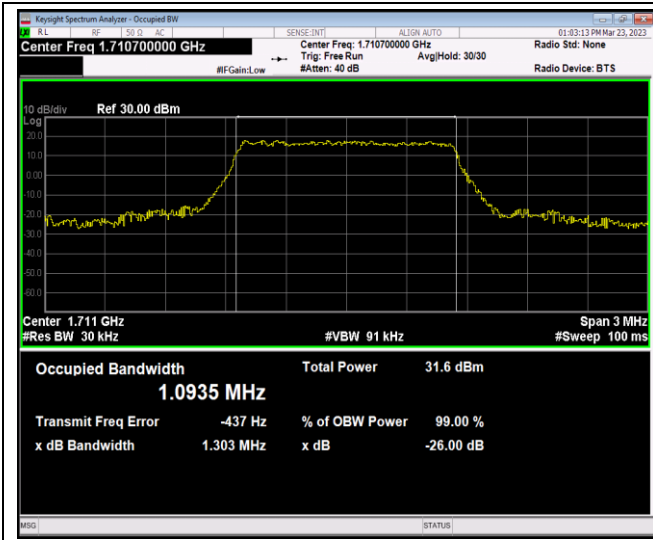

Band66-1.4MHz-QPSK-131979-6RB#0

Band66-1.4MHz-QPSK-132665-6RB#0