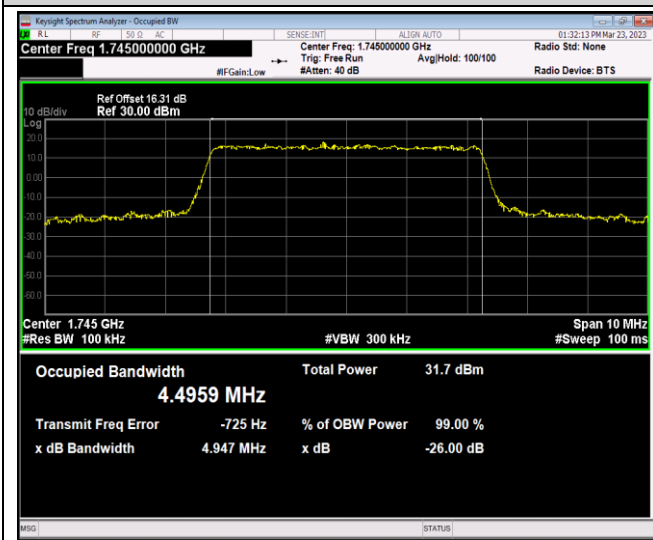

Band66-5MHz-QPSK-132647-25RB#0

Band66-5MHz-16QAM-131997-25RB#0

Band66-5MHz-16QAM-132322-25RB#0

Band66-5MHz-16QAM-132647-25RB#0

Band66-5MHz-64QAM-131997-25RB#0

Band66-5MHz-64QAM-132322-25RB#0

Band66-5MHz-64QAM-132647-25RB#0