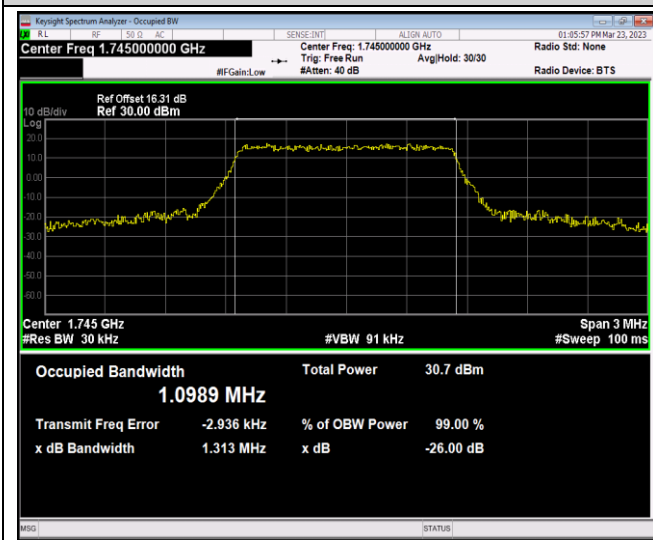

Band66-1.4MHz-QPSK-131979-6RB#0

Band66-1.4MHz-QPSK-132322-6RB#0

Band66-1.4MHz-QPSK-132665-6RB#0

Band66-1.4MHz-16QAM-131979-6RB#0

Band66-1.4MHz-16QAM-132322-6RB#0

Band66-1.4MHz-16QAM-132665-6RB#0

Band66-1.4MHz-64QAM-131979-6RB#0