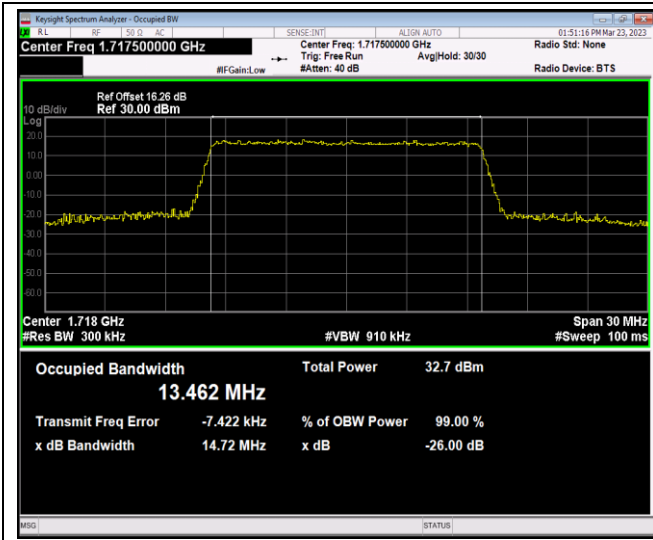

Band66-10MHz-64QAM-132322-50RB#0

Band66-10MHz-64QAM-132622-50RB#0

Band66-15MHz-QPSK-132047-75RB#0

Band66-15MHz-QPSK-132322-75RB#0

Band66-15MHz-QPSK-132597-75RB#0

Band66-15MHz-16QAM-132047-75RB#0

Band66-15MHz-16QAM-132322-75RB#0