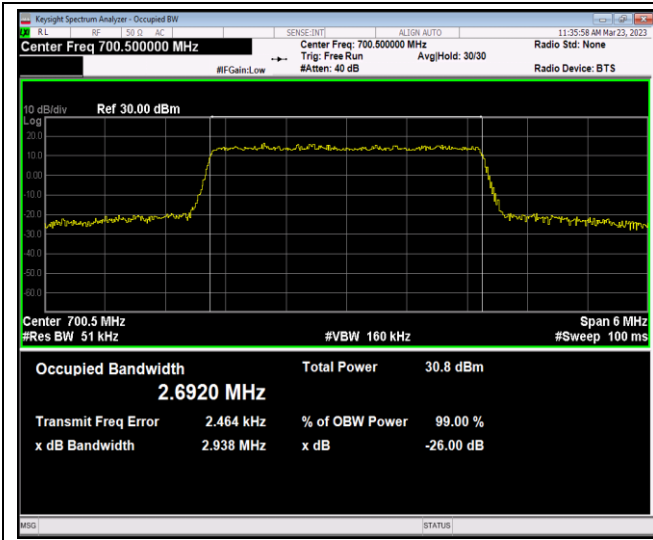

Band12-3MHz-16QAM-23025-15RB#0

Band12-3MHz-16QAM-23165-15RB#0