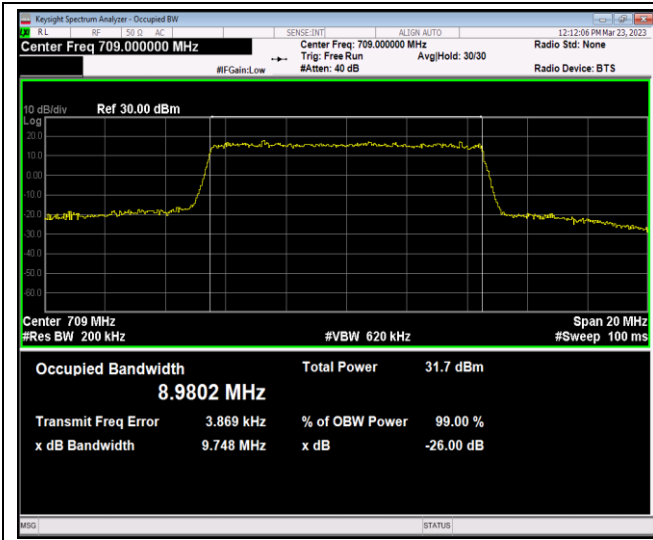

Band17-10MHz-QPSK-23780-50RB#0

Band17-10MHz-QPSK-23790-50RB#0

Band17-10MHz-QPSK-23800-50RB#0

Band17-10MHz-16QAM-23780-50RB#0

Band17-10MHz-16QAM-23790-50RB#0

Band17-10MHz-16QAM-23800-50RB#0

Band17-10MHz-64QAM-23780-50RB#0