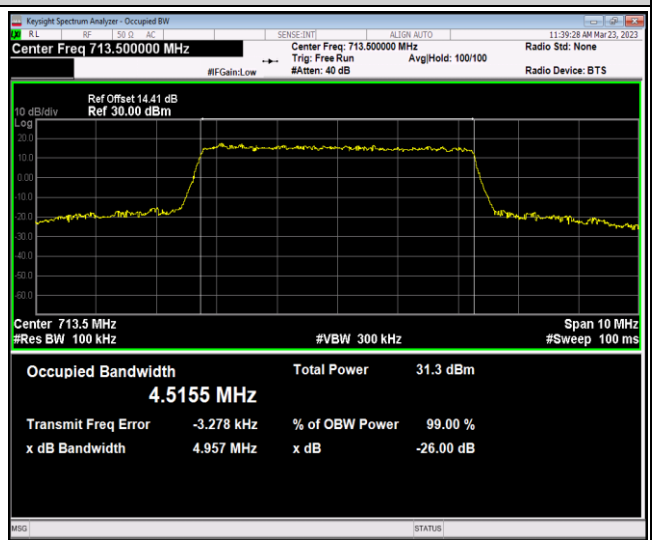

Band12-5MHz-QPSK-23035-25RB#0

Band12-5MHz-QPSK-23095-25RB#0

Band12-5MHz-QPSK-23155-25RB#0

Band12-5MHz-16QAM-23035-25RB#0

Band12-5MHz-16QAM-23095-25RB#0

Band12-5MHz-16QAM-23155-25RB#0

Band12-5MHz-64QAM-23035-25RB#0