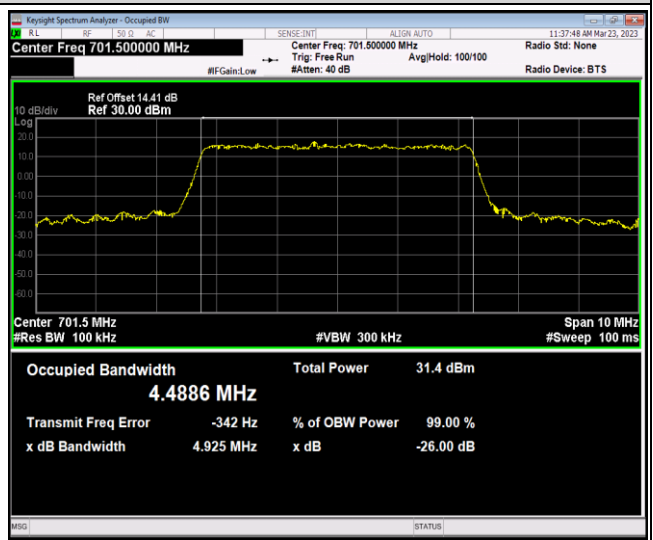

Band12-5MHz-QPSK-23035-25RB#0

Band12-5MHz-QPSK-23095-25RB#0

Band12-5MHz-QPSK-23155-25RB#0

Band12-5MHz-16QAM-23035-25RB#0

Band12-5MHz-16QAM-23095-25RB#0

Band12-5MHz-16QAM-23155-25RB#0

Band12-5MHz-64QAM-23035-25RB#0