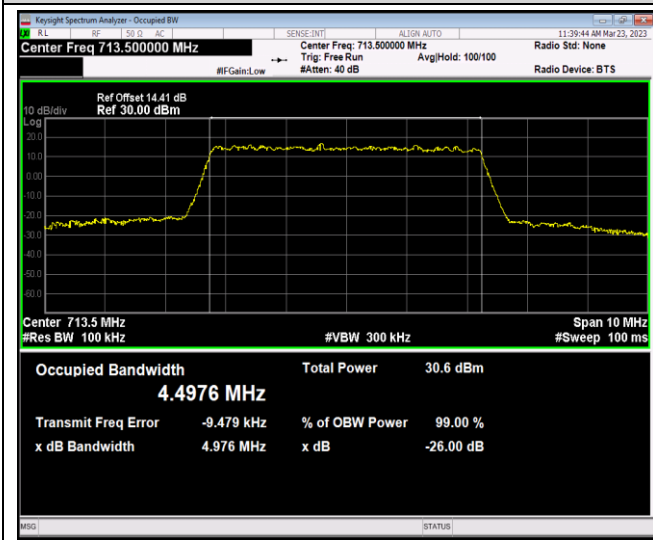

Band12-5MHz-64QAM-23155-25RB#0

Band12-10MHz-QPSK-23095-50RB#0