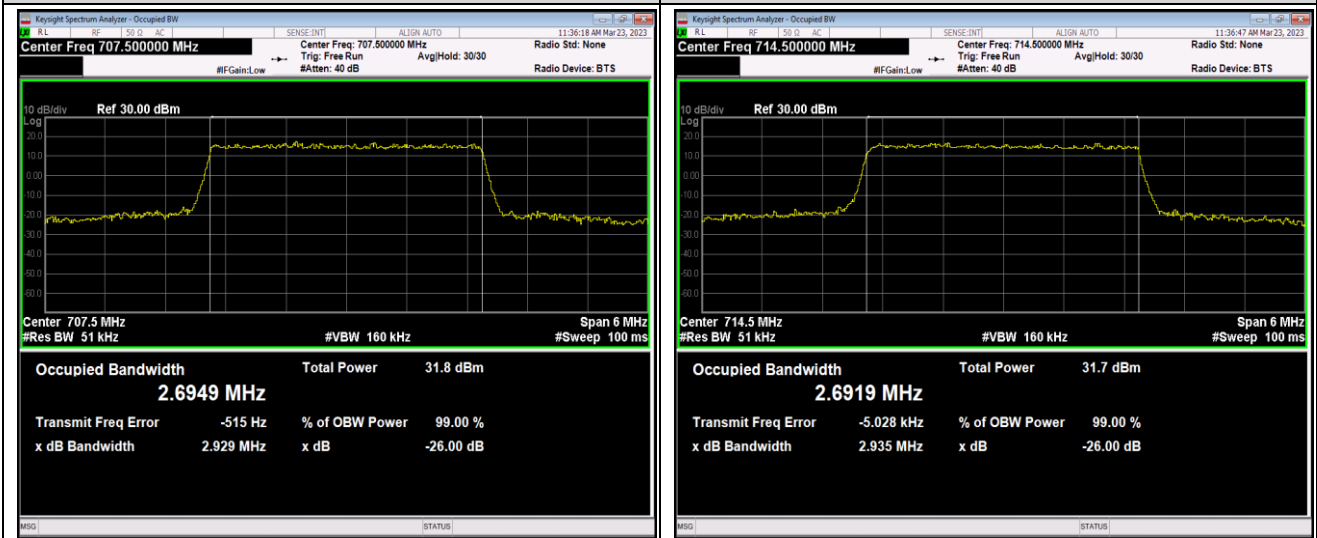

Band12-3MHz-QPSK-23095-15RB#0

Band12-3MHz-QPSK-23165-15RB#0

Band12-3MHz-16QAM-23025-15RB#0

Band12-3MHz-16QAM-23095-15RB#0