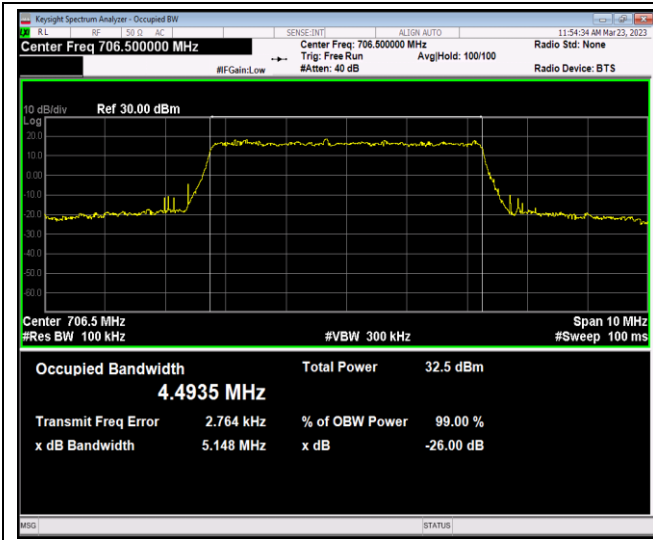

Band12-5MHz-64QAM-23095-25RB#0

Band12-5MHz-64QAM-23155-25RB#0

Band12-10MHz-QPSK-23060-50RB#0

Band12-10MHz-QPSK-23095-50RB#0

Band12-10MHz-QPSK-23130-50RB#0

Band12-10MHz-16QAM-23060-50RB#0

Band12-10MHz-16QAM-23095-50RB#0