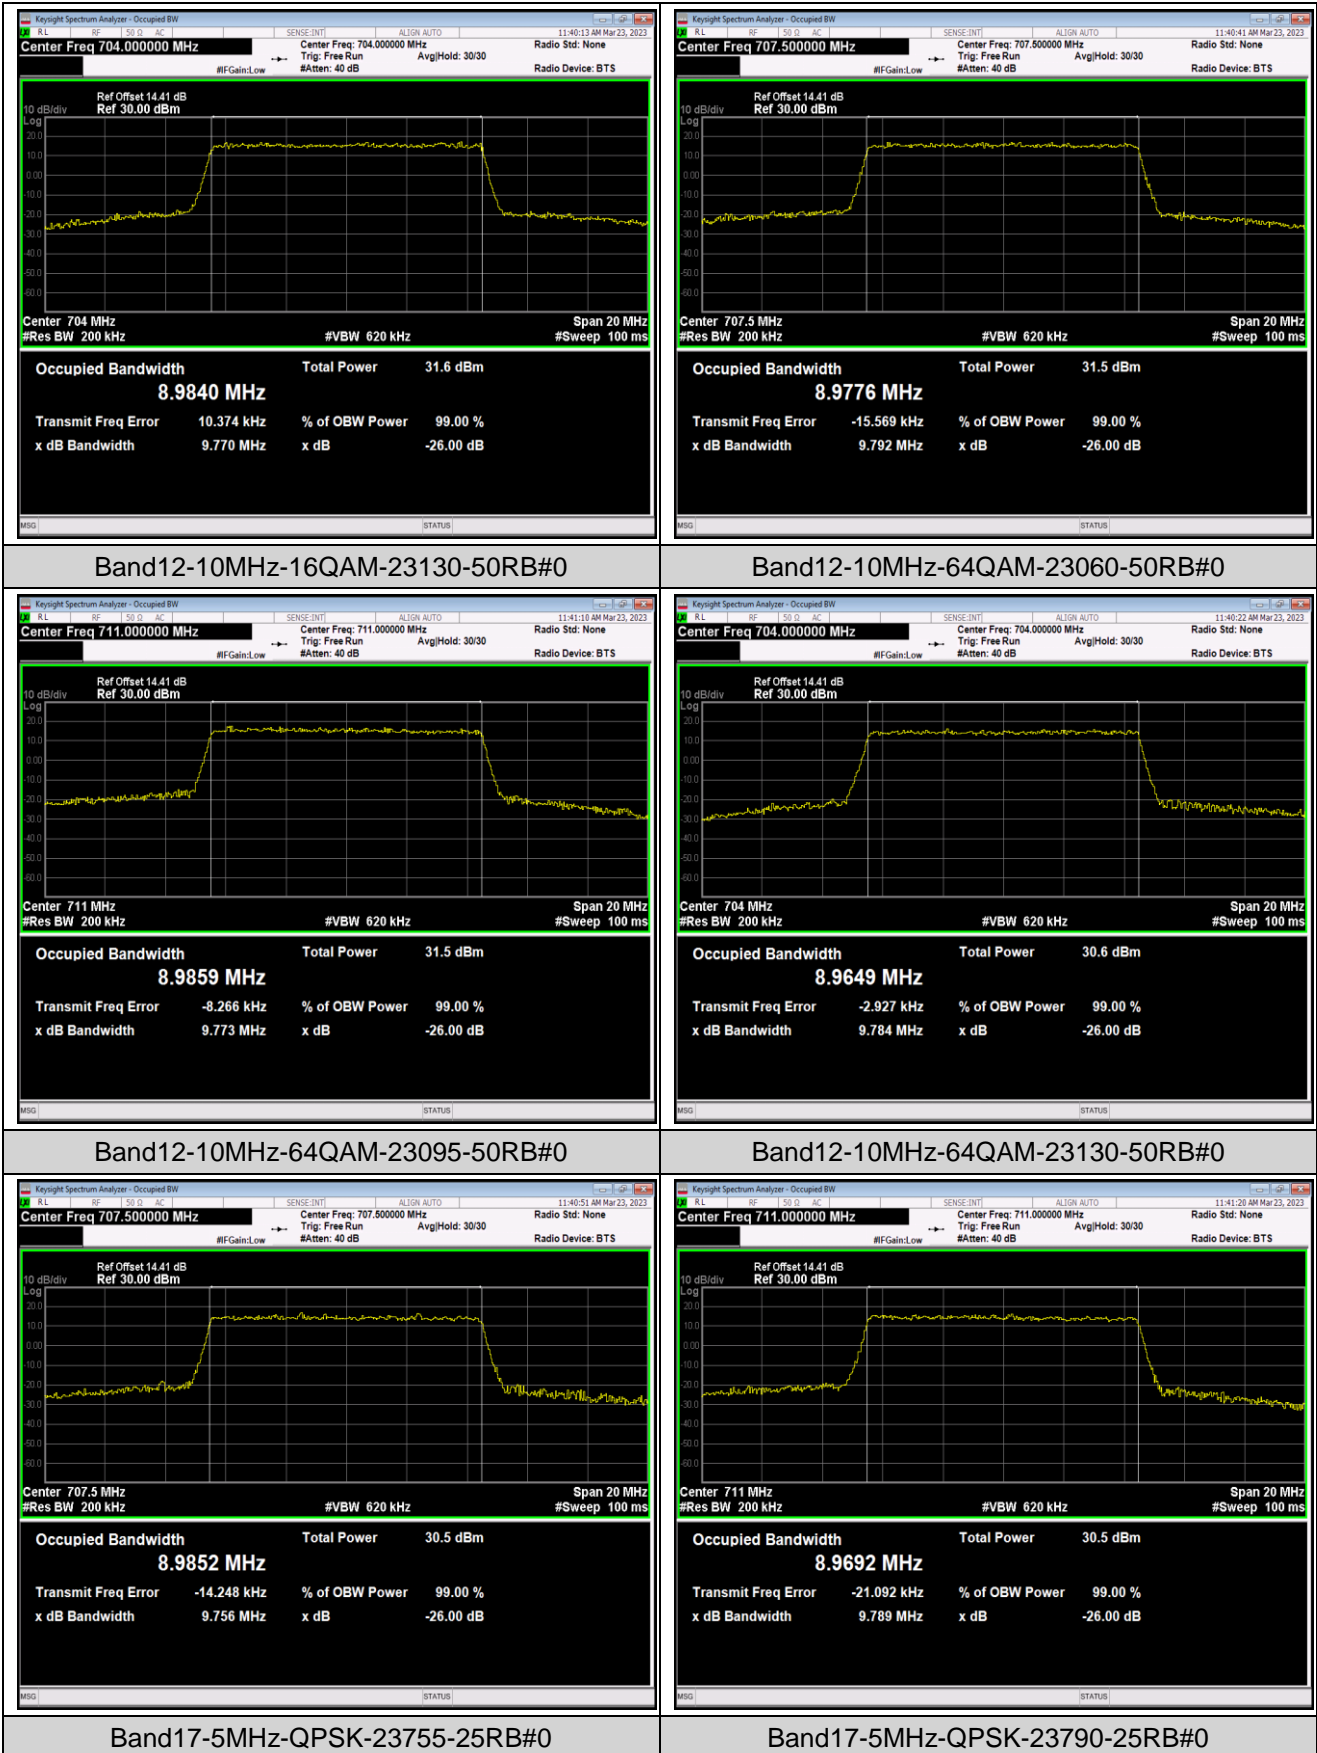

Band12-5MHz-64QAM-23095-25RB#0

Band12-5MHz-64QAM-23155-25RB#0

Band12-10MHz-QPSK-23060-50RB#0

Band12-10MHz-QPSK-23095-50RB#0

Band12-10MHz-QPSK-23130-50RB#0

Band12-10MHz-16QAM-23060-50RB#0

Band12-10MHz-16QAM-23095-50RB#0