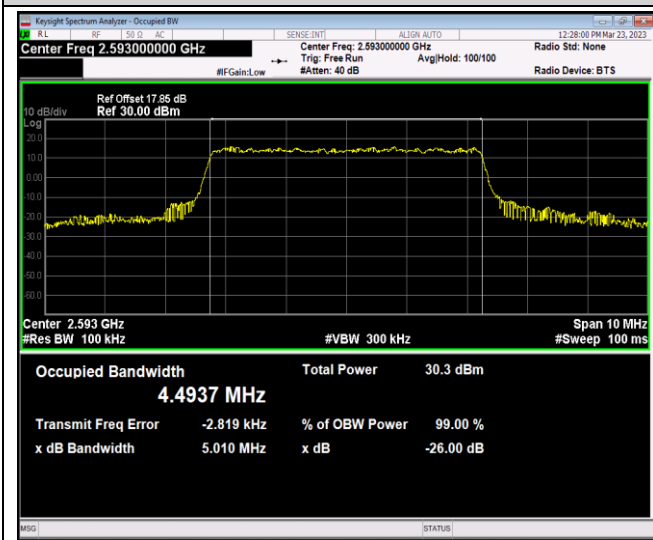

Band41-5MHz-16QAM-40620-25RB#0

Band41-5MHz-64QAM-39675-25RB#0