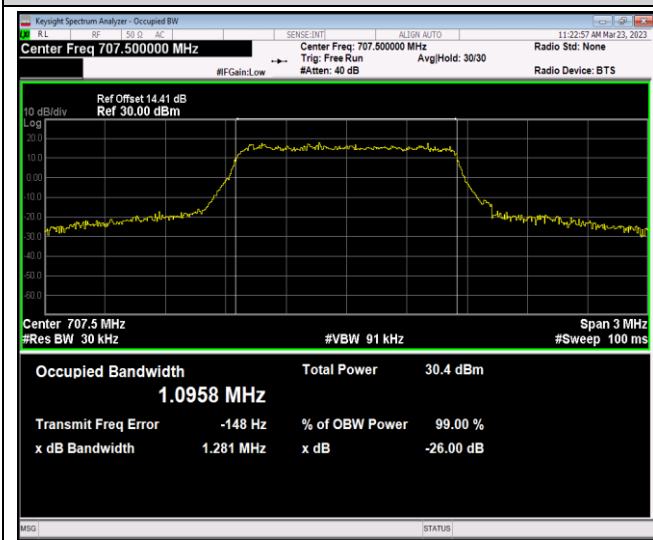

Band12-1.4MHz-16QAM-23095-6RB#0

Band12-1.4MHz-64QAM-23017-6RB#0