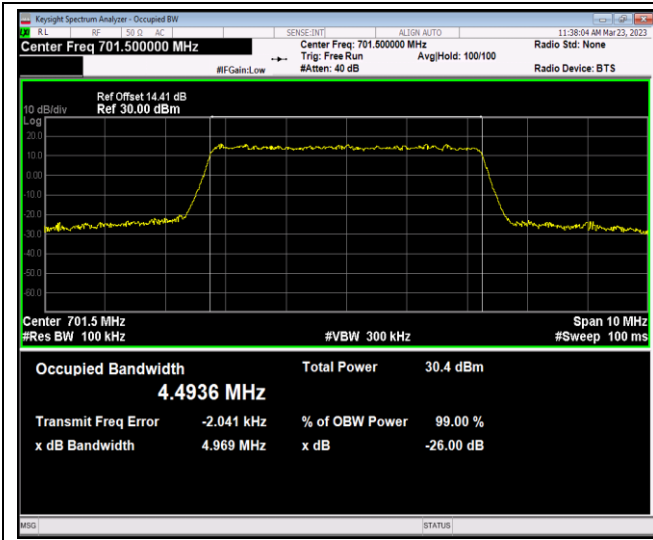

Band12-5MHz-64QAM-23035-25RB#0

Band12-5MHz-64QAM-23155-25RB#0