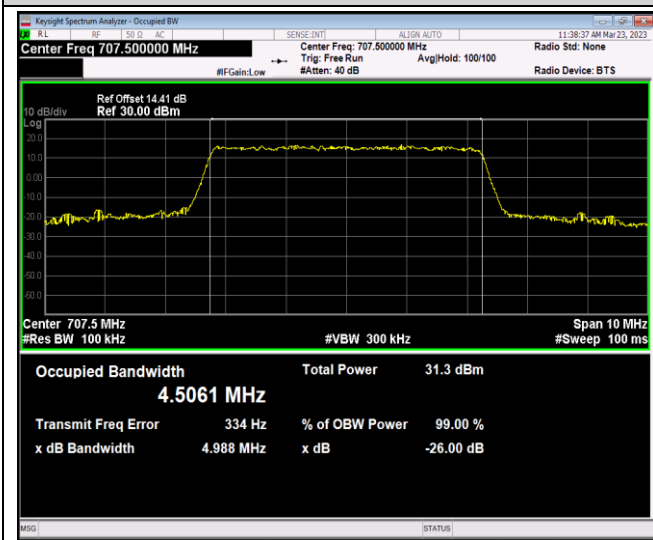

Band12-5MHz-QPSK-23035-25RB#0

Band12-5MHz-QPSK-23095-25RB#0

Band12-5MHz-QPSK-23155-25RB#0

Band12-5MHz-16QAM-23035-25RB#0

Band12-5MHz-16QAM-23095-25RB#0

Band12-5MHz-16QAM-23155-25RB#0

Band12-5MHz-64QAM-23035-25RB#0