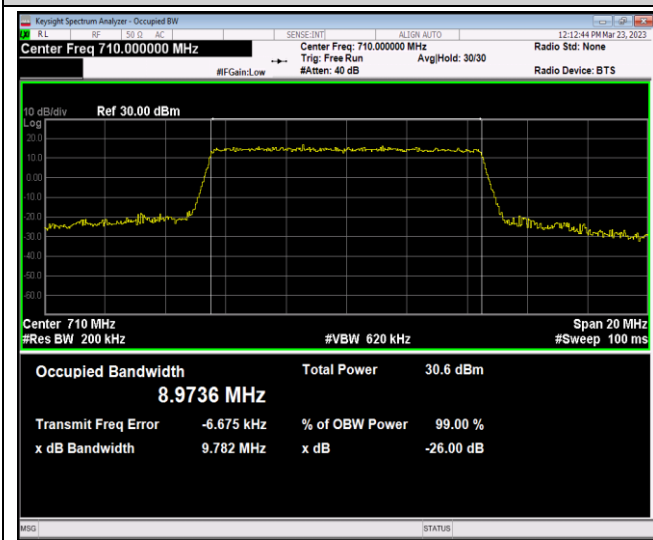

Band17-10MHz-64QAM-23790-50RB#0

Band41-5MHz-QPSK-39675-25RB#0