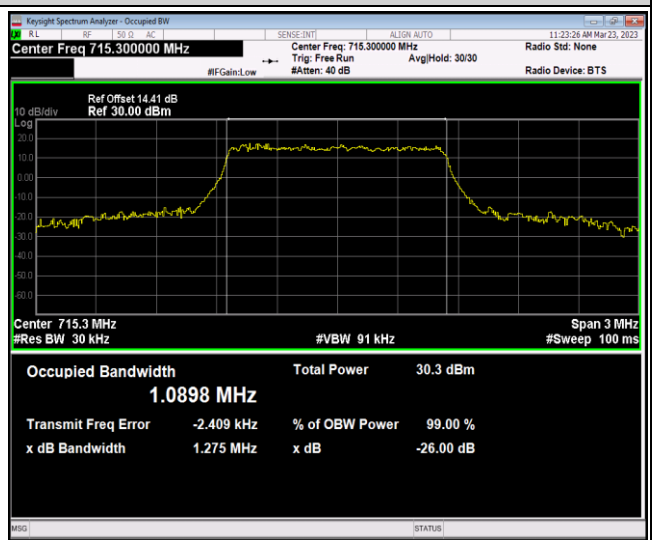

Band12-1.4MHz-16QAM-23173-6RB#0

Band12-1.4MHz-64QAM-23095-6RB#0