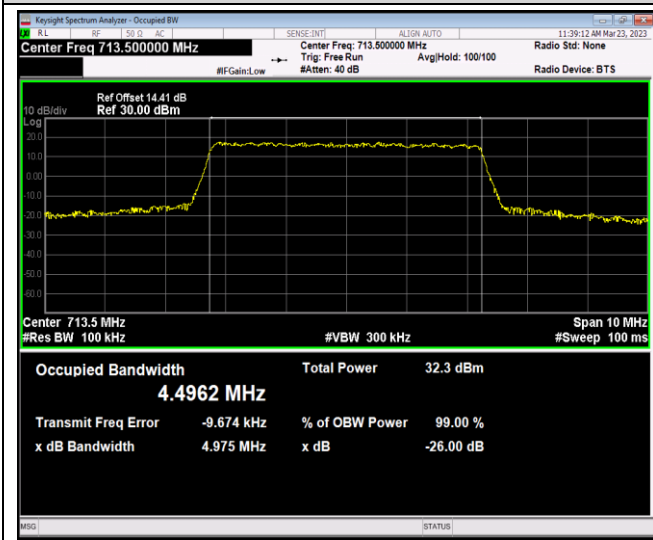

Band12-5MHz-QPSK-23035-25RB#0

Band12-5MHz-QPSK-23095-25RB#0

Band12-5MHz-QPSK-23155-25RB#0

Band12-5MHz-16QAM-23035-25RB#0

Band12-5MHz-16QAM-23095-25RB#0

Band12-5MHz-16QAM-23155-25RB#0

Band12-5MHz-64QAM-23035-25RB#0