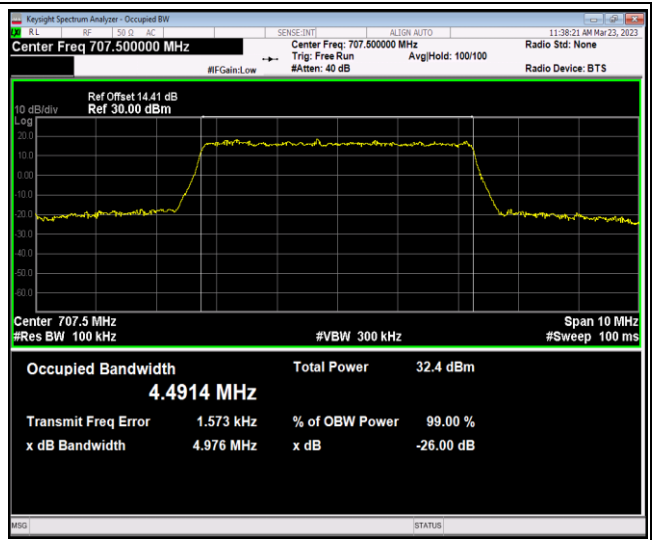

Band12-5MHz-QPSK-23095-25RB#0

Band12-5MHz-16QAM-23035-25RB#0