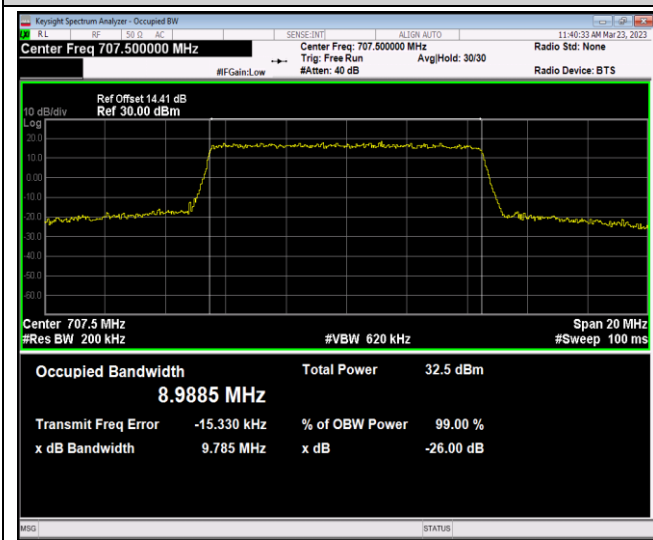

Band12-5MHz-64QAM-23095-25RB#0

Band12-5MHz-64QAM-23155-25RB#0

Band12-10MHz-QPSK-23060-50RB#0

Band12-10MHz-QPSK-23095-50RB#0

Band12-10MHz-QPSK-23130-50RB#0

Band12-10MHz-16QAM-23060-50RB#0

Band12-10MHz-16QAM-23095-50RB#0