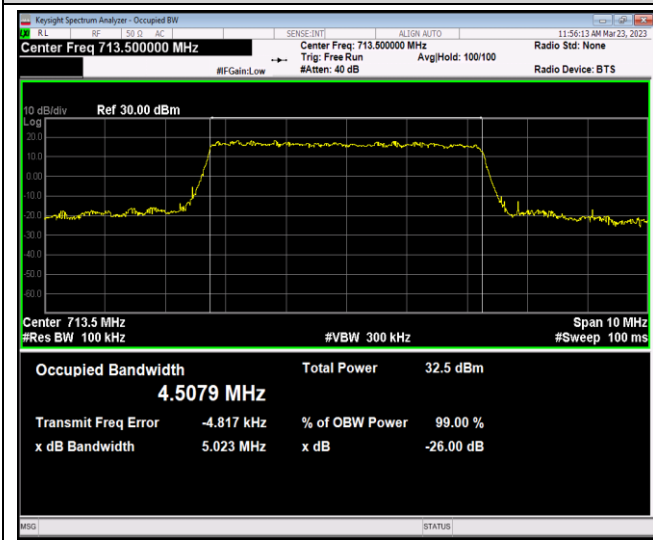

Band17-5MHz-QPSK-23825-25RB#0

Band17-5MHz-16QAM-23790-25RB#0