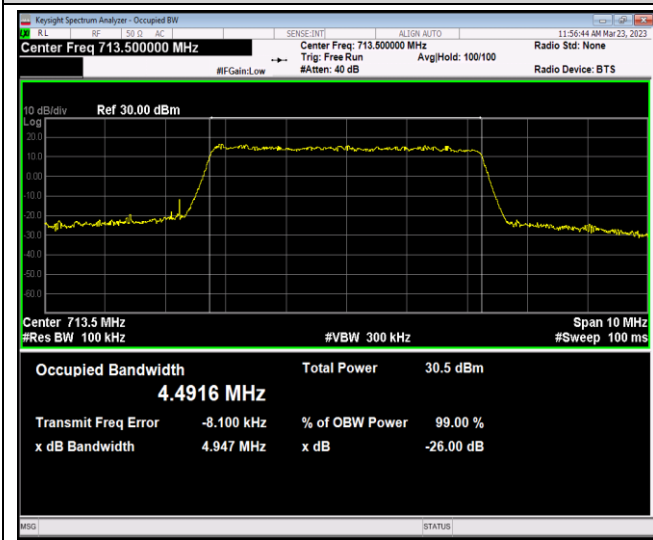

Band17-5MHz-64QAM-23825-25RB#0

Band17-10MHz-QPSK-23790-50RB#0