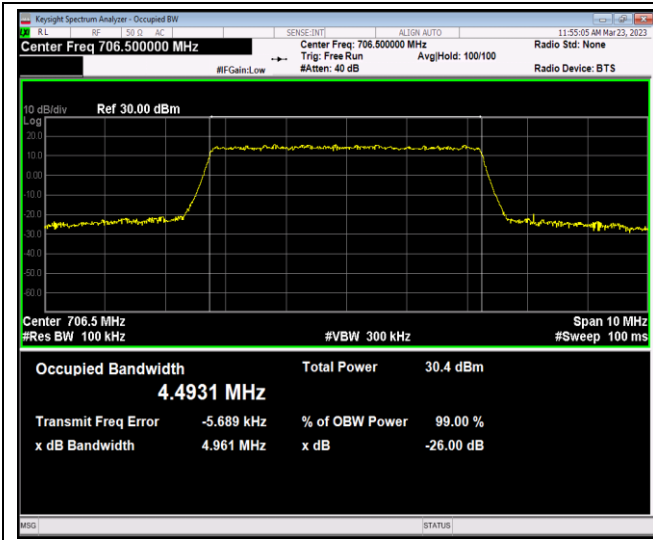

Band17-5MHz-QPSK-23825-25RB#0

Band17-5MHz-16QAM-23755-25RB#0

Band17-5MHz-16QAM-23790-25RB#0

Band17-5MHz-16QAM-23825-25RB#0

Band17-5MHz-64QAM-23755-25RB#0

Band17-5MHz-64QAM-23790-25RB#0

Band17-5MHz-64QAM-23825-25RB#0