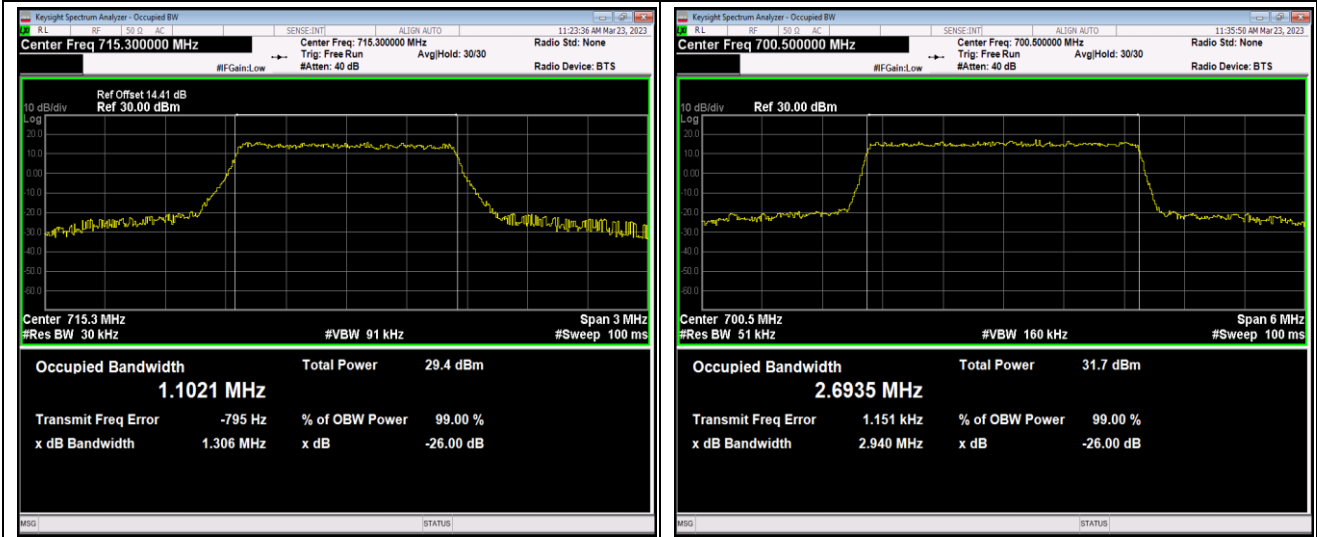

Band12-1.4MHz-16QAM-23095-6RB#0

Band12-1.4MHz-16QAM-23173-6RB#0

Band12-1.4MHz-64QAM-23017-6RB#0

Band12-1.4MHz-64QAM-23095-6RB#0

Band12-1.4MHz-64QAM-23173-6RB#0

Band12-3MHz-QPSK-23025-15RB#0

Band12-3MHz-QPSK-23095-15RB#0