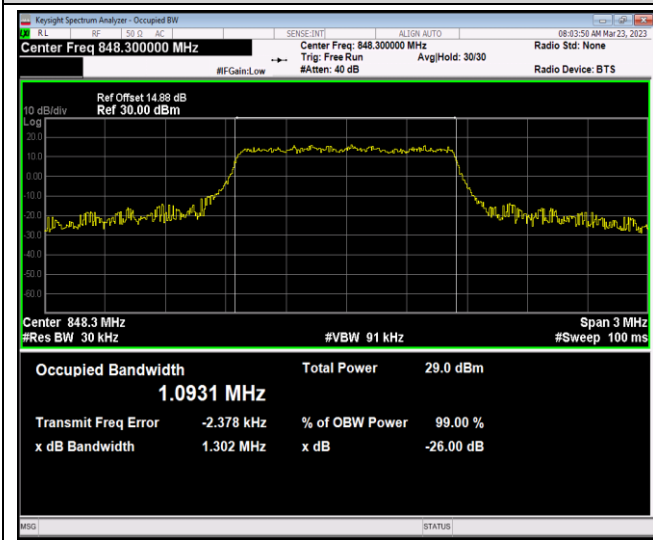

Band5-1.4MHz-16QAM-20525-6RB#0

Band5-1.4MHz-16QAM-20643-6RB#0

Band5-1.4MHz-64QAM-20407-6RB#0

Band5-1.4MHz-64QAM-20525-6RB#0

Band5-1.4MHz-64QAM-20643-6RB#0

Band5-3MHz-QPSK-20415-15RB#0

Band5-3MHz-QPSK-20525-15RB#0