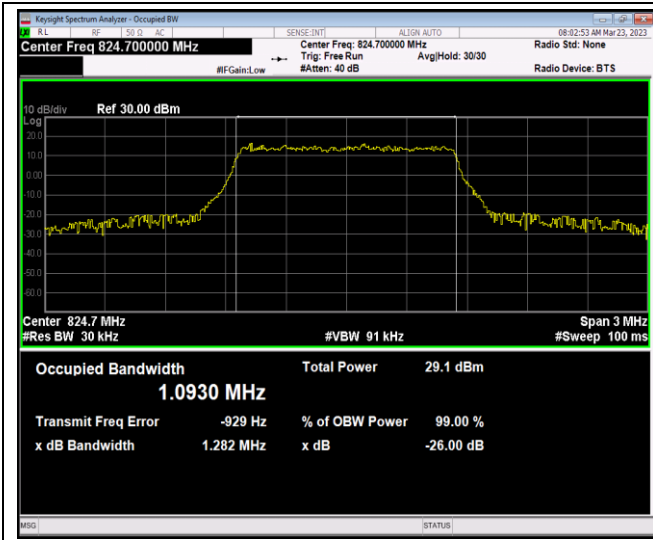

Band5-1.4MHz-16QAM-20525-6RB#0

Band5-1.4MHz-16QAM-20643-6RB#0

Band5-1.4MHz-64QAM-20407-6RB#0

Band5-1.4MHz-64QAM-20525-6RB#0

Band5-1.4MHz-64QAM-20643-6RB#0

Band5-3MHz-QPSK-20415-15RB#0

Band5-3MHz-QPSK-20525-15RB#0