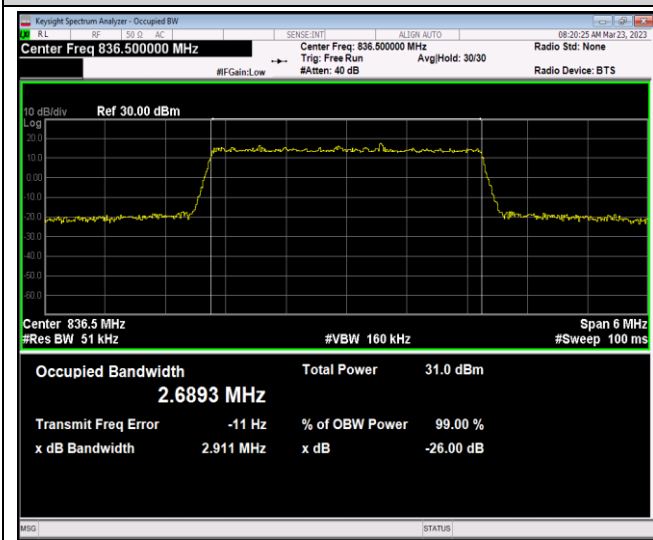

Band5-3MHz-QPSK-20525-15RB#0

Band5-3MHz-16QAM-20415-15RB#0