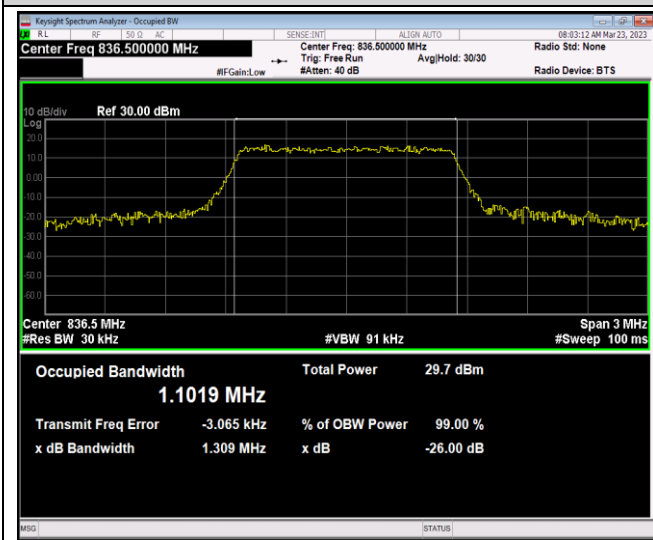

Band5-1.4MHz-16QAM-20525-6RB#0

Band5-1.4MHz-64QAM-20407-6RB#0