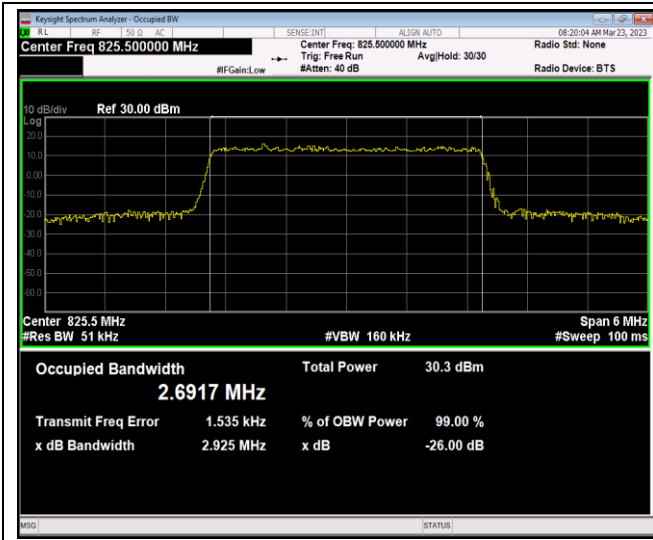

Band5-3MHz-16QAM-20415-15RB#0

Band5-3MHz-16QAM-20635-15RB#0