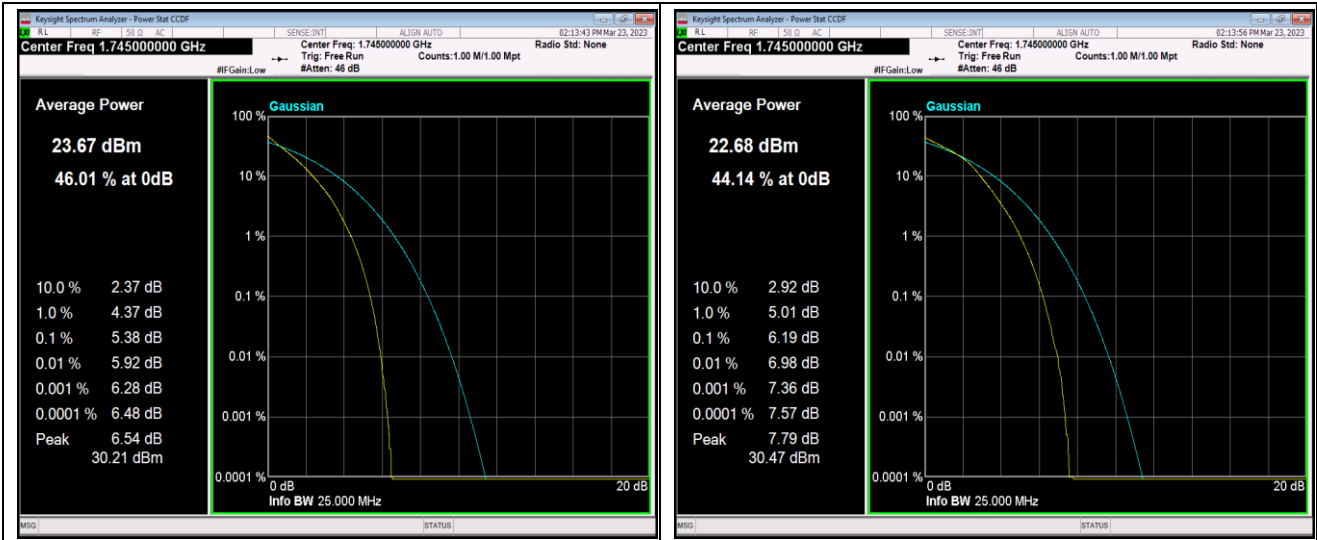

Band66-20MHz-64QAM-132322-100RB#0