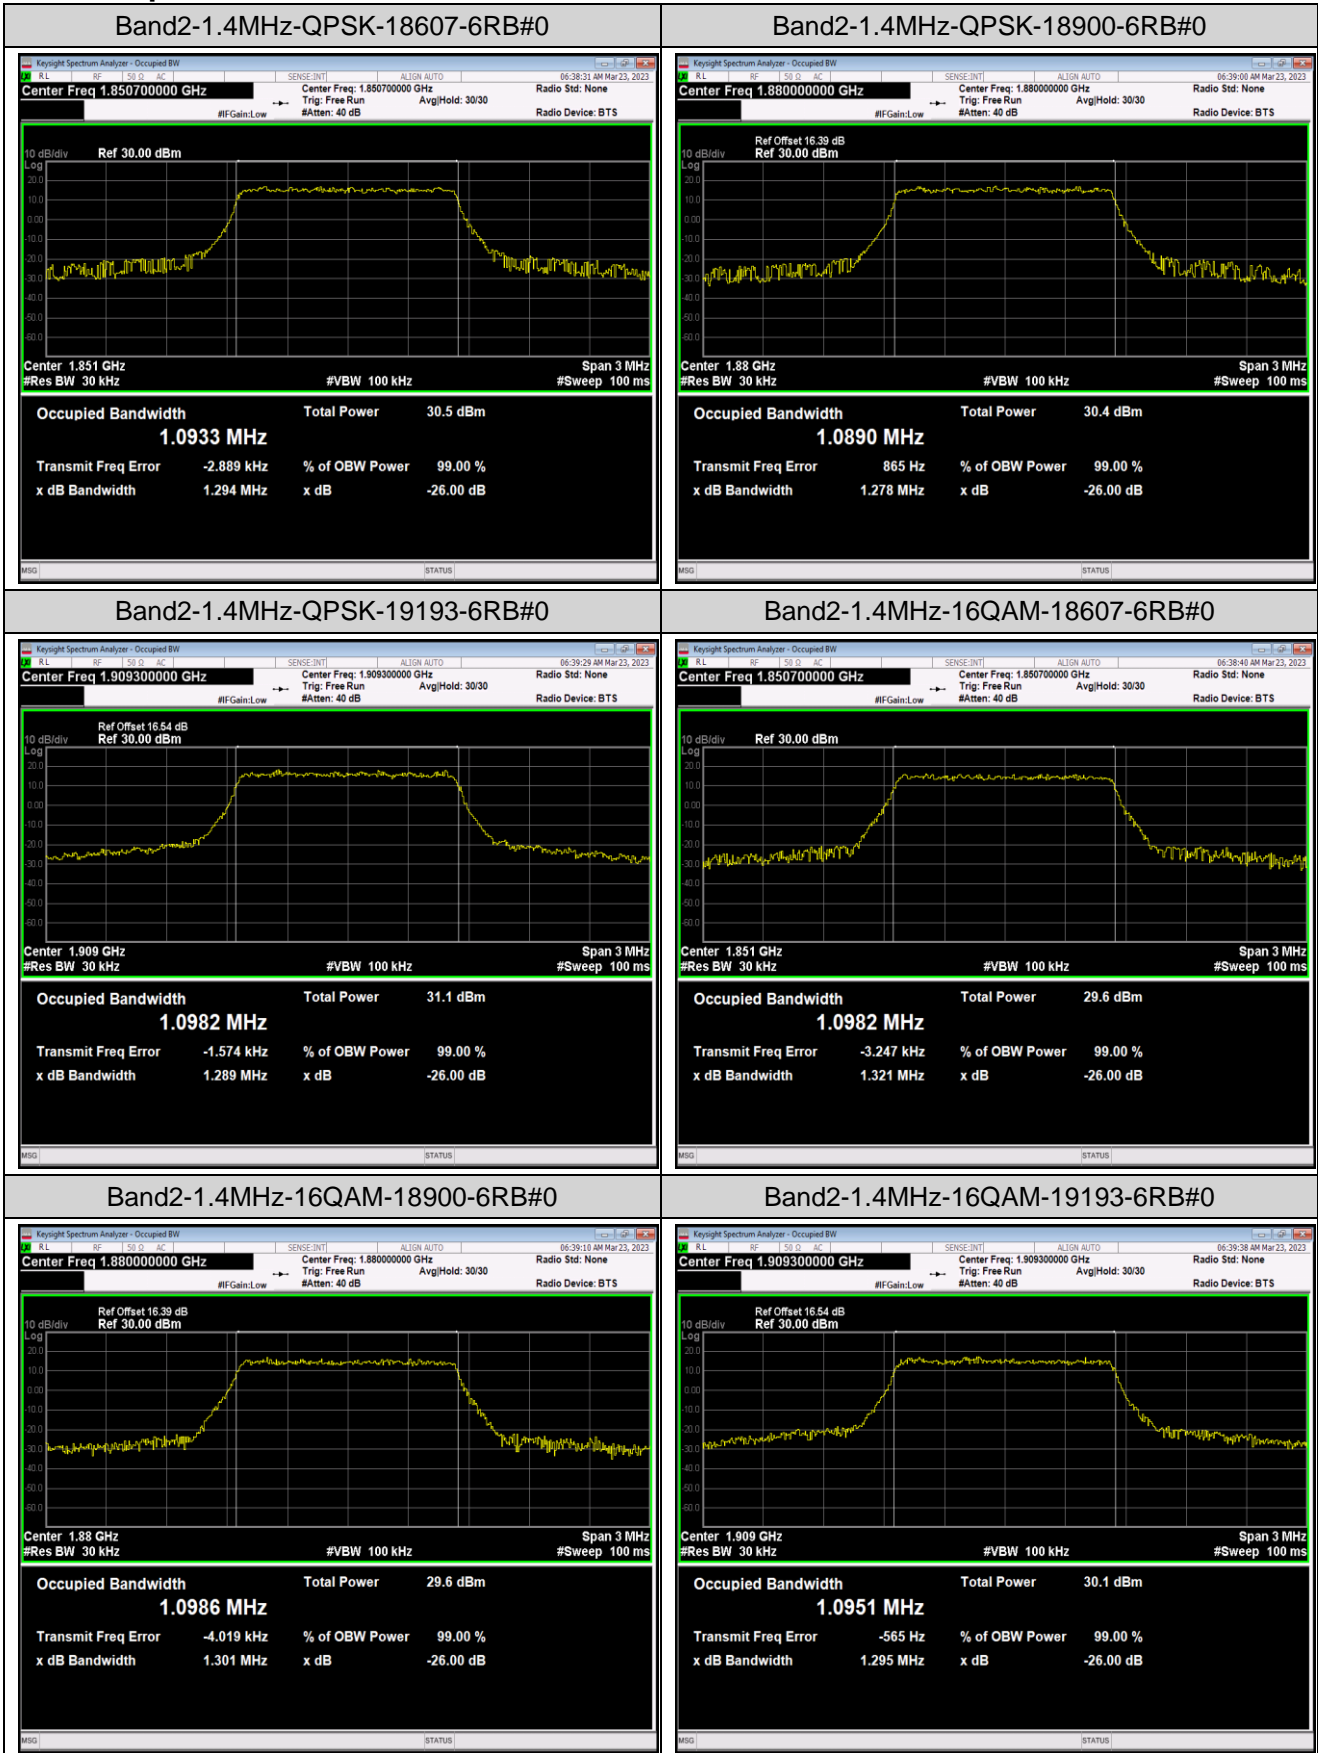

Test Graphs