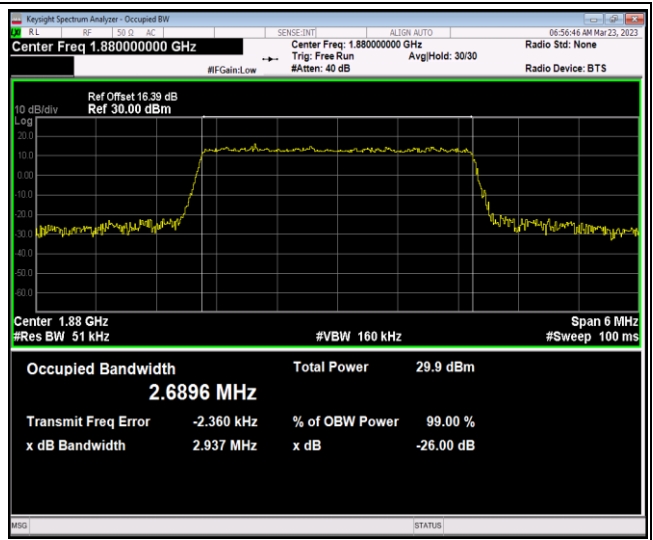

Band2-3MHz-64QAM-18615-15RB#0