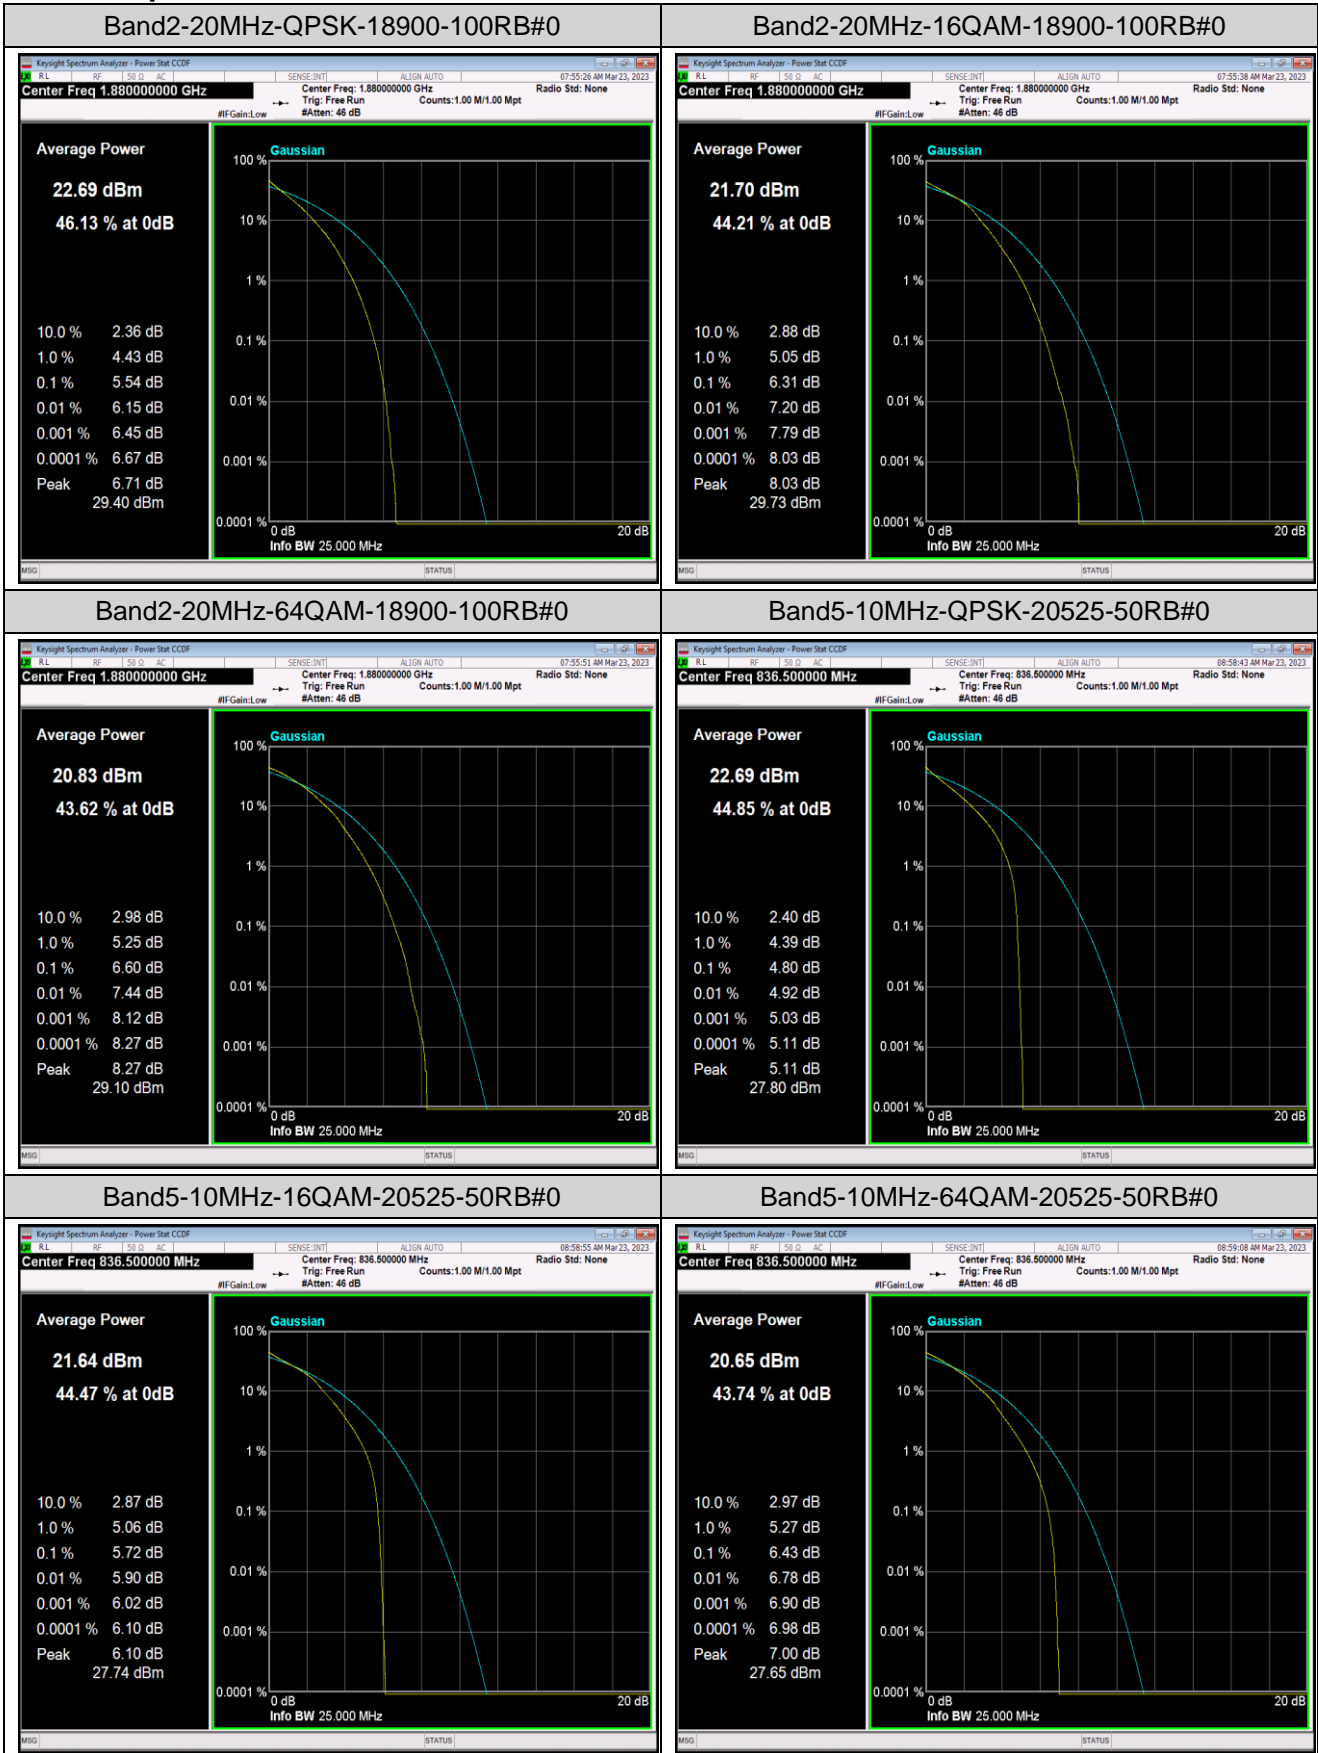

Test Graphs