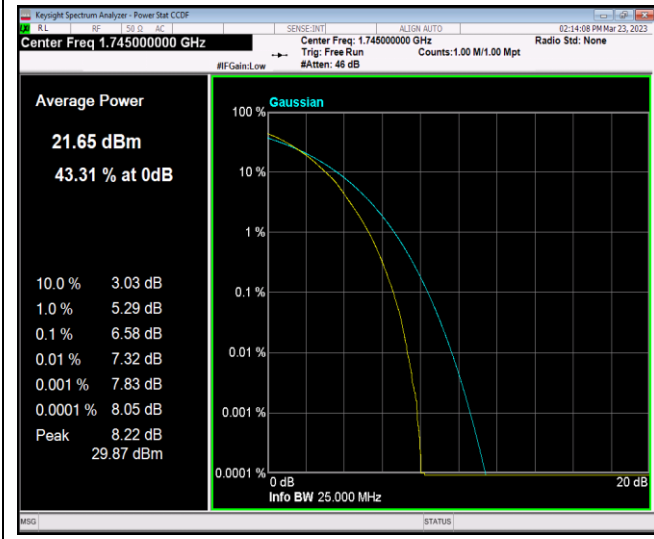

Remark: All bandwidth and all modulation had been tested, but only the worst case data displayed in this report.

Test Graphs

Band66-20MHz-64QAM-132322-100RB#0

Appendix C: 26dB Bandwidth and Occupied Bandwidth