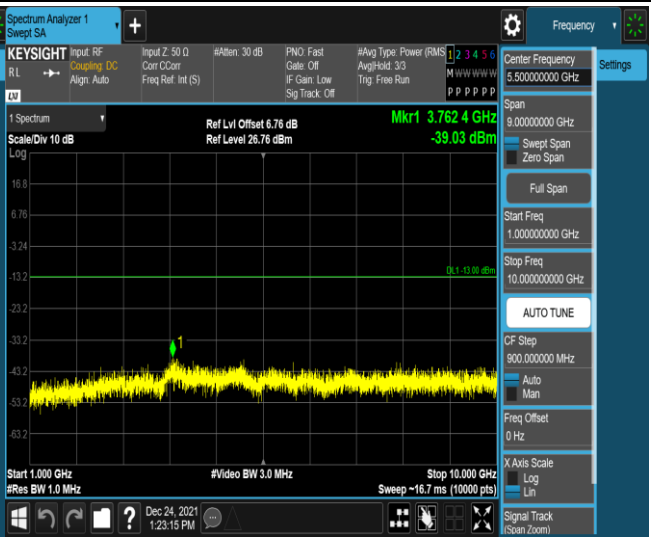

Band5-1.4MHz-16QAM-20525-1RB#0-Range2:1000~10000MHz

Band5-1.4MHz-16QAM-20643-1RB#0-Range1:30~1000MHz

Band5-1.4MHz-16QAM-20643-1RB#0-Range2:1000~10000MHz

Band5-10MHz-16QAM-20450-1RB#0-Range1:30~1000MHz

Band5-10MHz-16QAM-20450-1RB#0-Range2:1000~10000MHz