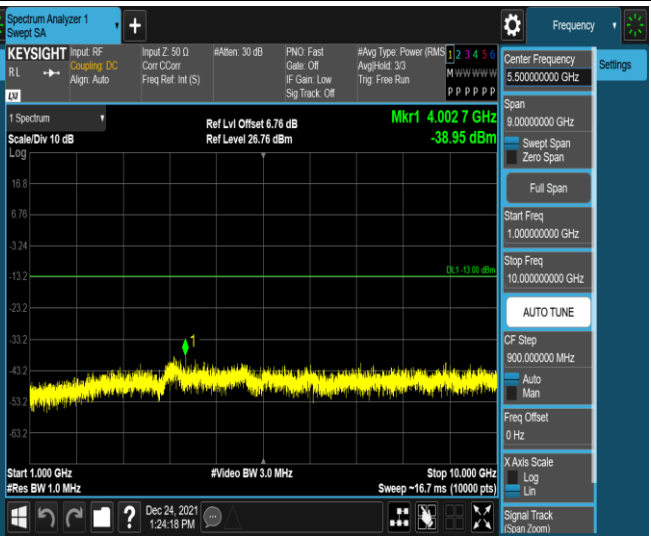

Band5-10MHz-16QAM-20525-1RB#0-Range2:1000~10000MHz