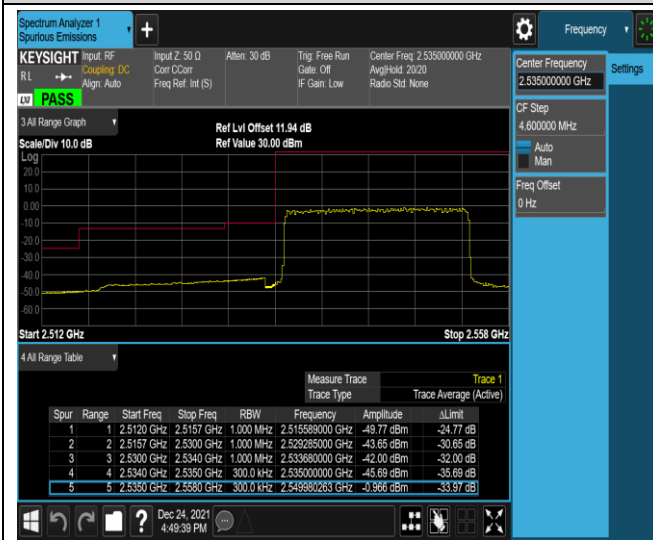

Band41-20MHz-QPSK-40140-100RB#0

Band41-20MHz-QPSK-41140-1RB#0

Band41-20MHz-QPSK-41140-1RB#99

Band41-20MHz-QPSK-41140-100RB#0

Band41-20MHz-16QAM-40140-1RB#0

Band41-20MHz-16QAM-40140-1RB#99

Band41-20MHz-16QAM-40140-100RB#0

Band41-20MHz-16QAM-41140-1RB#0

Band41-20MHz-16QAM-41140-1RB#99

Band41-20MHz-16QAM-41140-100RB#0

Band41-20MHz-16QAM-41140-100RB#0

Band41-20MHz-16QAM-41140-100RB#0

Appendix E: Conducted Spurious Emission

Test Result (worst case)