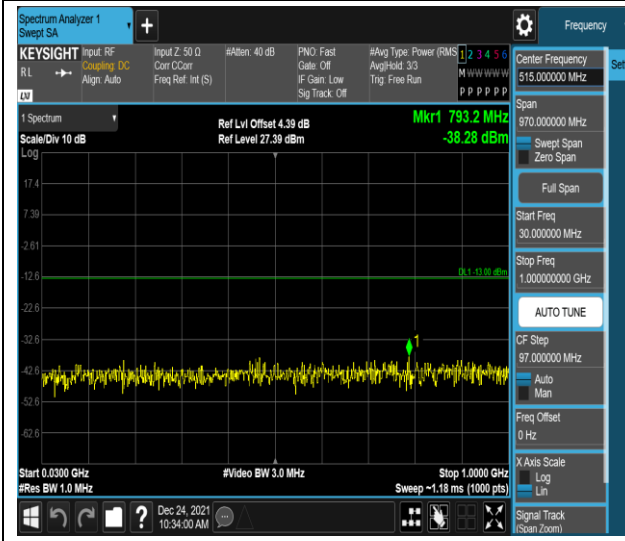

Band2-1.4MHz-16QAM-18900-1RB#0-Range2:1000~20000MHz