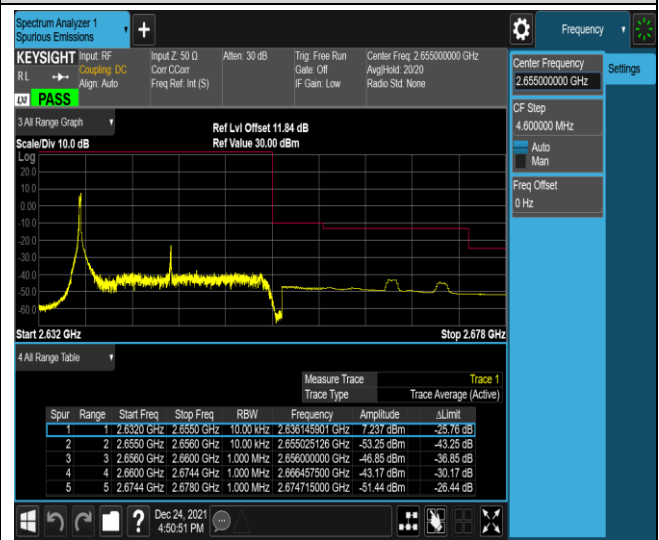

Band41-20MHz-QPSK-40140-100RB#0

Band41-20MHz-QPSK-41140-1RB#0

Band41-20MHz-QPSK-41140-1RB#99

Band41-20MHz-QPSK-41140-100RB#0

Band41-20MHz-16QAM-40140-1RB#0

Band41-20MHz-16QAM-40140-1RB#99

Band41-20MHz-16QAM-40140-100RB#0

Band41-20MHz-16QAM-41140-1RB#0

Band41-20MHz-16QAM-41140-1RB#99

Band41-20MHz-16QAM-41140-100RB#0

Band41-20MHz-16QAM-41140-100RB#0

Band41-20MHz-16QAM-41140-100RB#0

Appendix E: Conducted Spurious Emission

Test Result (worst case)