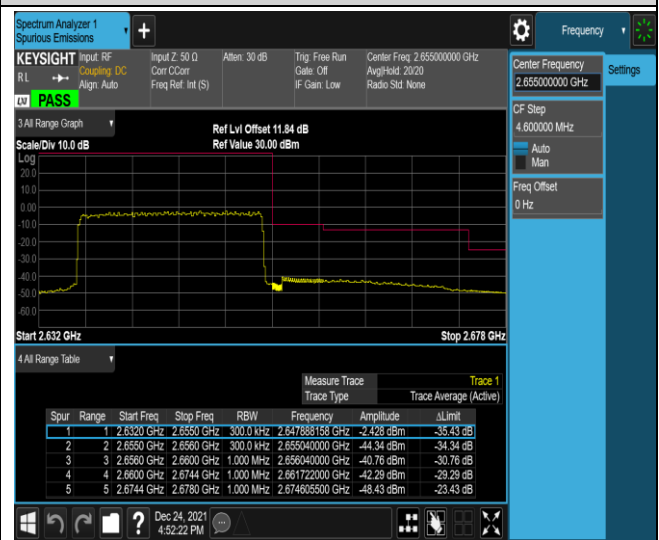

Band41-20MHz-16QAM-41140-1RB#0

Band41-20MHz-16QAM-41140-1RB#99

Band41-20MHz-16QAM-41140-100RB#0

Band41-20MHz-16QAM-41140-100RB#0

Band41-20MHz-16QAM-41140-100RB#0

Appendix E: Conducted Spurious Emission

Test Result (worst case)