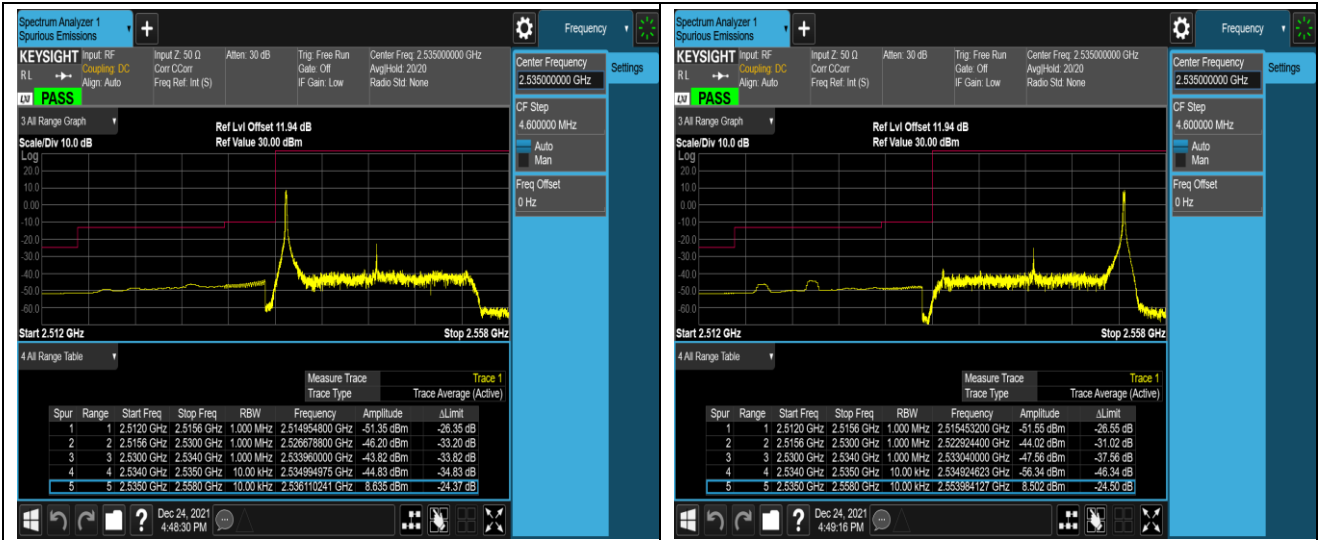

Band41-20MHz-QPSK-40140-100RB#0

Band41-20MHz-QPSK-41140-1RB#0

Band41-20MHz-QPSK-41140-1RB#99

Band41-20MHz-QPSK-41140-100RB#0

Band41-20MHz-16QAM-40140-1RB#0

Band41-20MHz-16QAM-40140-1RB#99

Band41-20MHz-16QAM-40140-100RB#0

Band41-20MHz-16QAM-41140-1RB#0

Band41-20MHz-16QAM-41140-1RB#99

Band41-20MHz-16QAM-41140-100RB#0

Band41-20MHz-16QAM-41140-100RB#0

Band41-20MHz-16QAM-41140-100RB#0

Appendix E: Conducted Spurious Emission

Test Result (worst case)