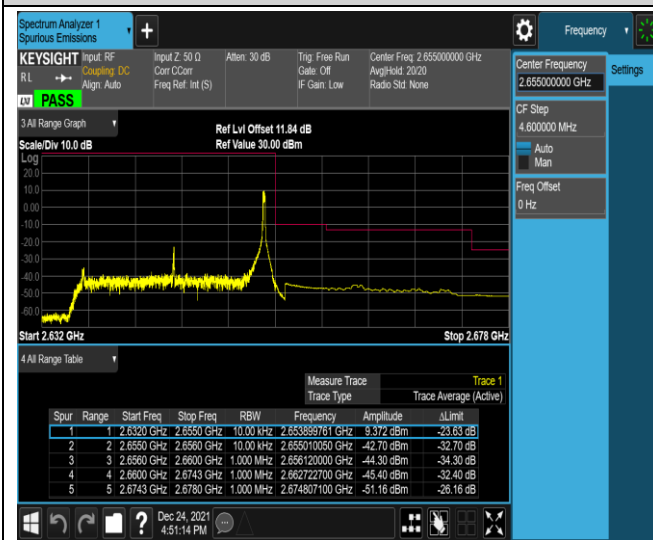

Band41-20MHz-QPSK-40140-100RB#0

Band41-20MHz-QPSK-41140-1RB#0

Band41-20MHz-QPSK-41140-1RB#99

Band41-20MHz-QPSK-41140-100RB#0

Band41-20MHz-16QAM-40140-1RB#0

Band41-20MHz-16QAM-40140-1RB#99

Band41-20MHz-16QAM-40140-100RB#0

Band41-20MHz-16QAM-41140-1RB#0

Band41-20MHz-16QAM-41140-1RB#99

Band41-20MHz-16QAM-41140-100RB#0

Band41-20MHz-16QAM-41140-100RB#0

Band41-20MHz-16QAM-41140-100RB#0

Appendix E: Conducted Spurious Emission

Test Result (worst case)