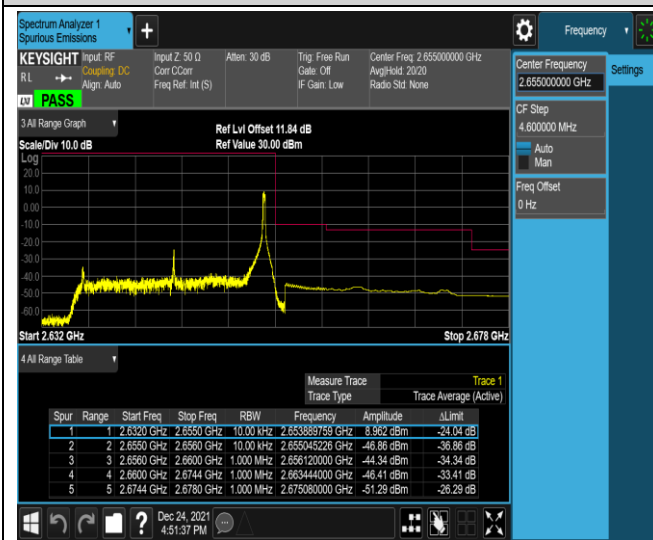

Band41-20MHz-QPSK-40140-100RB#0

Band41-20MHz-QPSK-41140-1RB#0

Band41-20MHz-QPSK-41140-1RB#99

Band41-20MHz-QPSK-41140-100RB#0

Band41-20MHz-16QAM-40140-1RB#0

Band41-20MHz-16QAM-40140-1RB#99

Band41-20MHz-16QAM-40140-100RB#0

Band41-20MHz-16QAM-41140-1RB#0

Band41-20MHz-16QAM-41140-1RB#99

Band41-20MHz-16QAM-41140-100RB#0

Band41-20MHz-16QAM-41140-100RB#0

Band41-20MHz-16QAM-41140-100RB#0

Appendix E: Conducted Spurious Emission

Test Result (worst case)