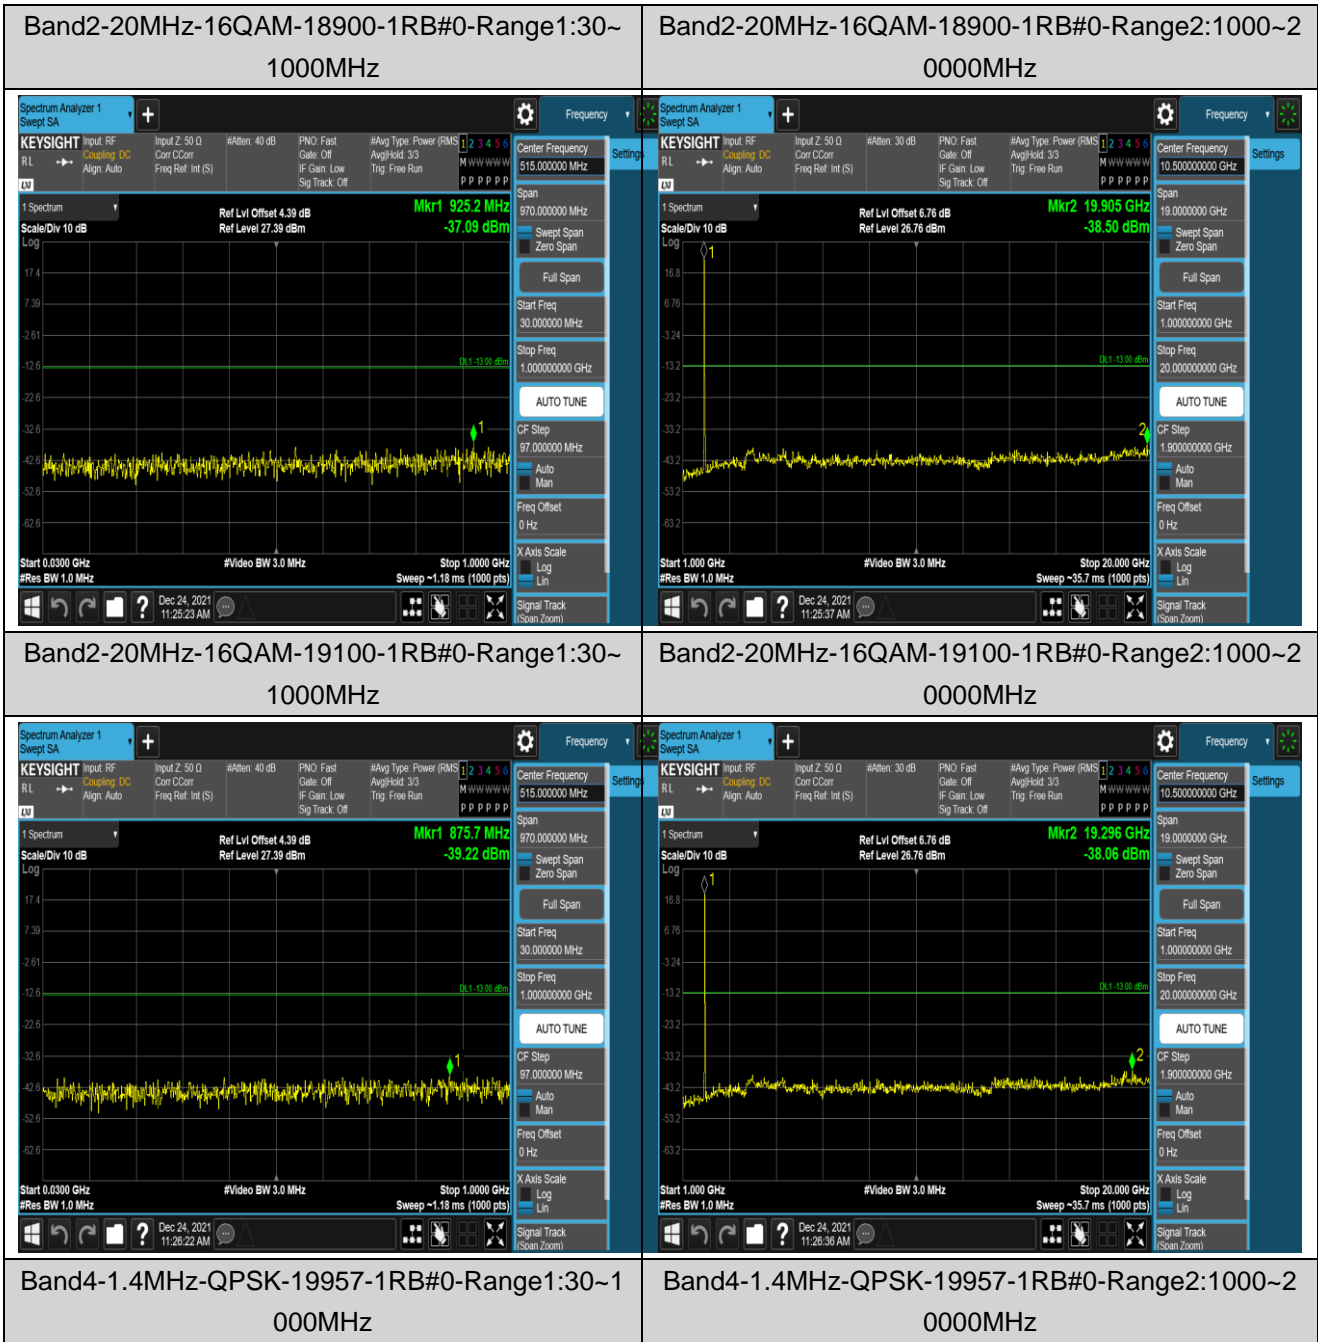

Remark: All bandwidth and all modulation had been tested, but only the worst case data displayed in this report.

Test Graphs

Band2-1.4MHz-16QAM-18607-1RB#0-Range1:30~1000MHz

Band2-1.4MHz-16QAM-18607-1RB#0-Range2:1000~20000MHz

Band2-1.4MHz-16QAM-18900-1RB#0-Range1:30~1000MHz

Band2-1.4MHz-16QAM-18900-1RB#0-Range2:1000~20000MHz

Band2-20MHz-QPSK-19100-1RB#0-Range1:30~1000MHz

Band2-20MHz-QPSK-19100-1RB#0-Range2:1000~20000MHz

Band2-20MHz-16QAM-18700-1RB#0-Range1:30~1000MHz

Band2-20MHz-16QAM-18700-1RB#0-Range2:1000~20000MHz

Band4-1.4MHz-QPSK-20175-1RB#0-Range1:30~1000MHz

Band4-1.4MHz-QPSK-20175-1RB#0-Range2:1000~20000MHz

Band4-1.4MHz-QPSK-20393-1RB#0-Range1:30~1000MHz

Band4-1.4MHz-QPSK-20393-1RB#0-Range2:1000~20000MHz