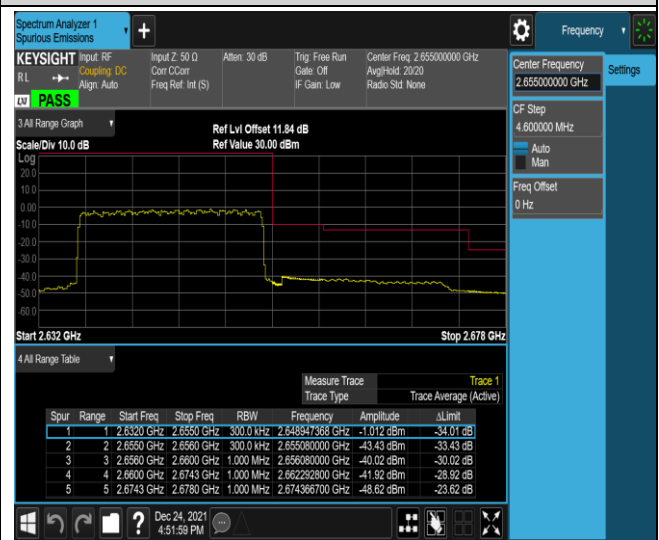

Band41-20MHz-QPSK-40140-100RB#0

Band41-20MHz-QPSK-41140-1RB#0

Band41-20MHz-QPSK-41140-1RB#99

Band41-20MHz-QPSK-41140-100RB#0

Band41-20MHz-16QAM-40140-1RB#0

Band41-20MHz-16QAM-40140-1RB#99

Band41-20MHz-16QAM-40140-100RB#0

Band41-20MHz-16QAM-41140-1RB#0

Band41-20MHz-16QAM-41140-1RB#99

Band41-20MHz-16QAM-41140-100RB#0

Band41-20MHz-16QAM-41140-100RB#0

Band41-20MHz-16QAM-41140-100RB#0

Appendix E: Conducted Spurious Emission

Test Result (worst case)