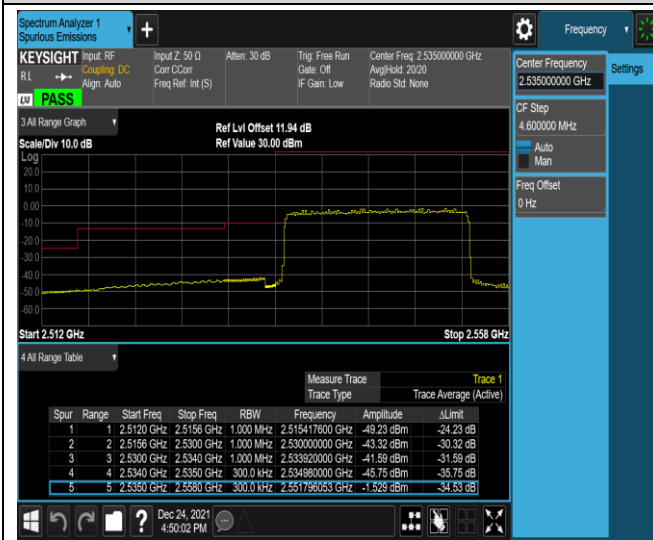

Band41-20MHz-QPSK-40140-100RB#0

Band41-20MHz-QPSK-41140-1RB#0

Band41-20MHz-QPSK-41140-1RB#99

Band41-20MHz-QPSK-41140-100RB#0

Band41-20MHz-16QAM-40140-1RB#0

Band41-20MHz-16QAM-40140-1RB#99

Band41-20MHz-16QAM-40140-100RB#0

Band41-20MHz-16QAM-41140-1RB#0

Band41-20MHz-16QAM-41140-1RB#99

Band41-20MHz-16QAM-41140-100RB#0

Band41-20MHz-16QAM-41140-100RB#0

Band41-20MHz-16QAM-41140-100RB#0

Appendix E: Conducted Spurious Emission

Test Result (worst case)