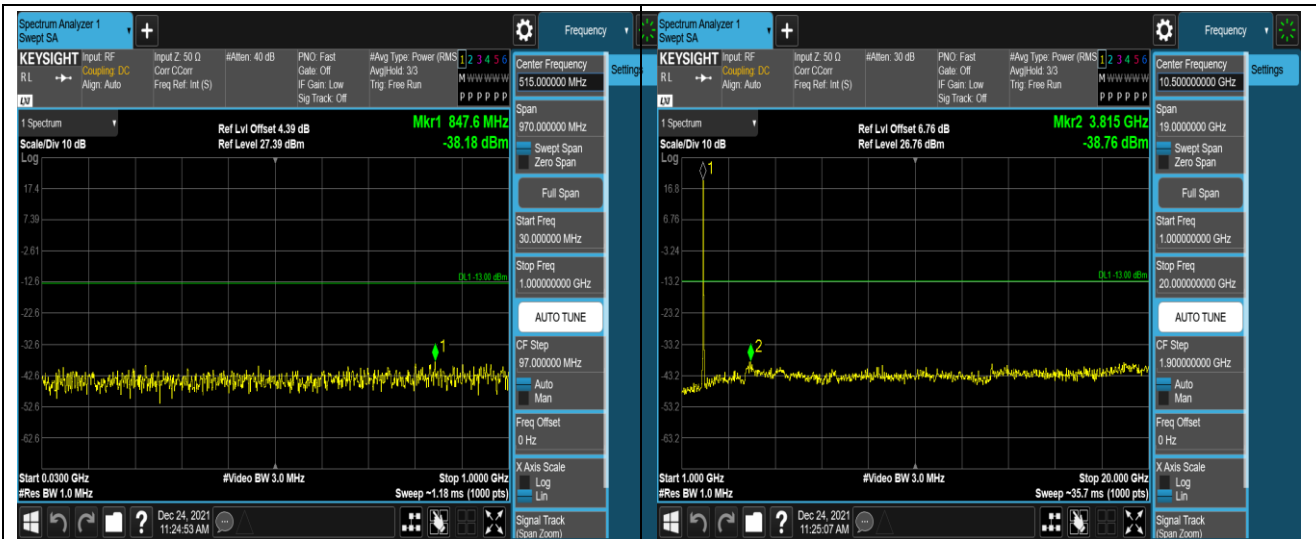

Band2-20MHz-QPSK-19100-1RB#0-Range2:1000~20000MHz

Band2-20MHz-QPSK-19100-1RB#0-Range1:30~1000MHz