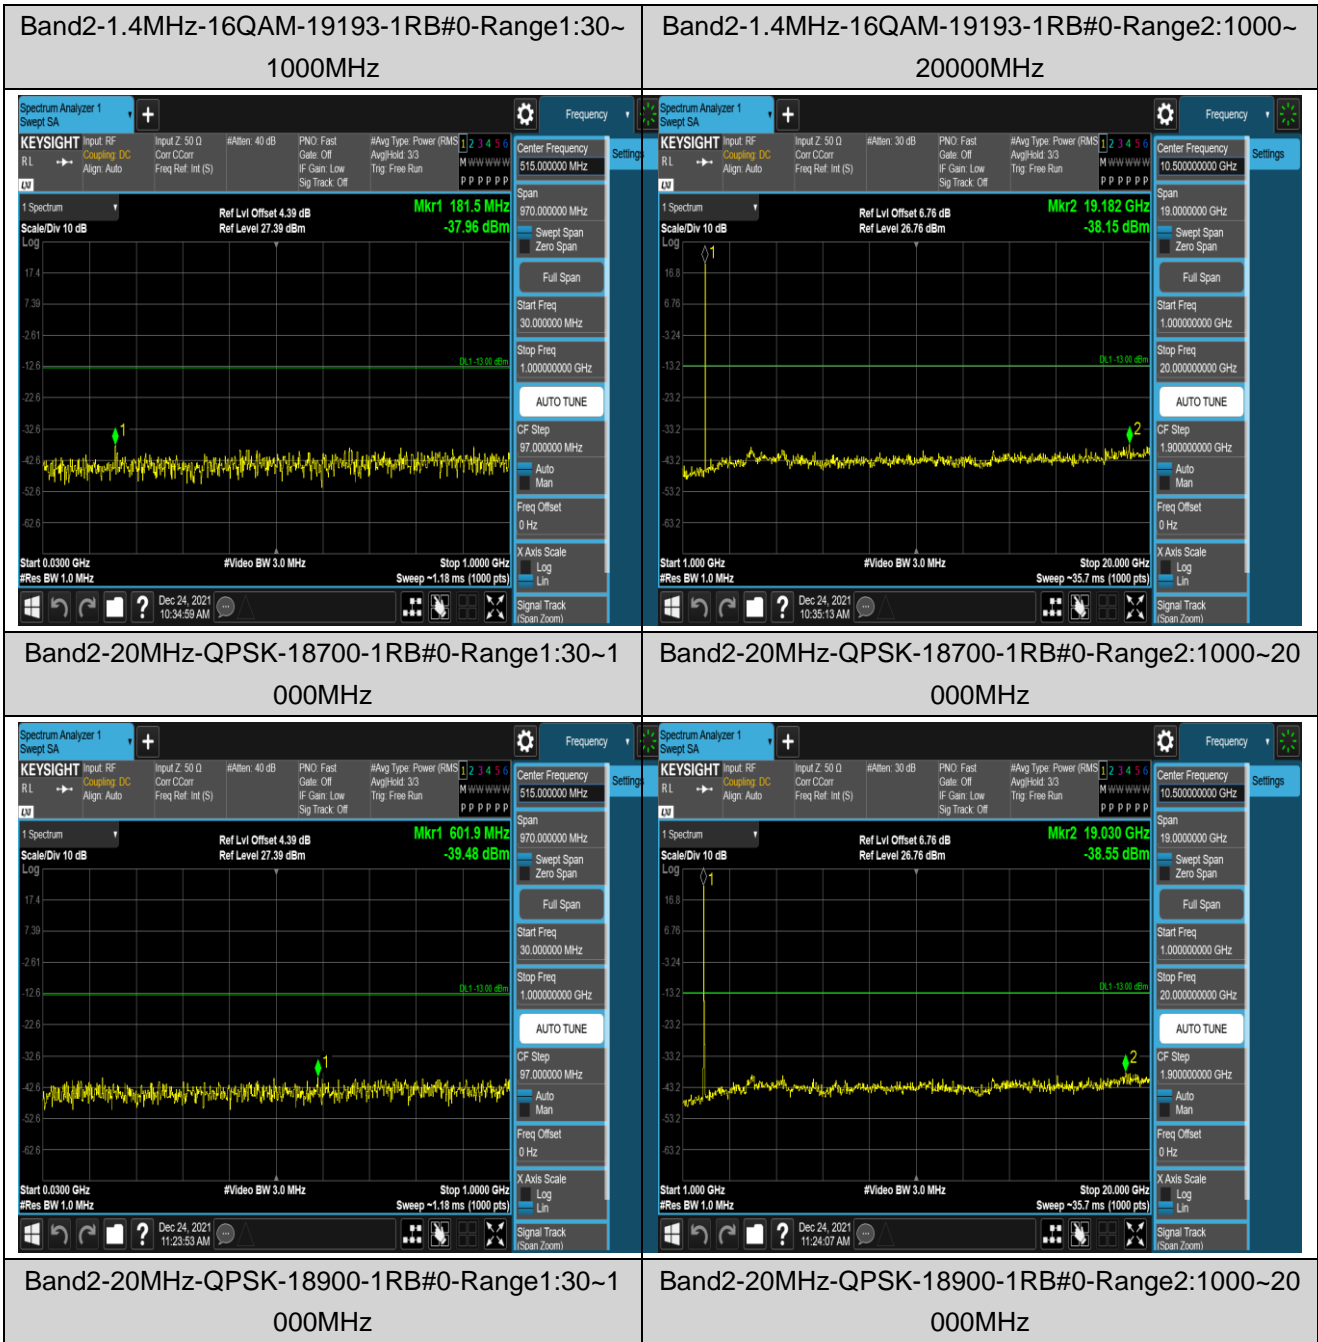

Remark: All bandwidth and all modulation had been tested, but only the worst case data displayed in this report.

Test Graphs

Band2-1.4MHz-16QAM-18607-1RB#0-Range1:30~1000MHz

Band2-1.4MHz-16QAM-18607-1RB#0-Range2:1000~20000MHz

Band2-1.4MHz-16QAM-18900-1RB#0-Range1:30~1000MHz

Band2-1.4MHz-16QAM-18900-1RB#0-Range2:1000~20000MHz

Band2-20MHz-QPSK-19100-1RB#0-Range1:30~1000MHz

Band2-20MHz-QPSK-19100-1RB#0-Range2:1000~20000MHz

Band2-20MHz-16QAM-18700-1RB#0-Range1:30~1000MHz