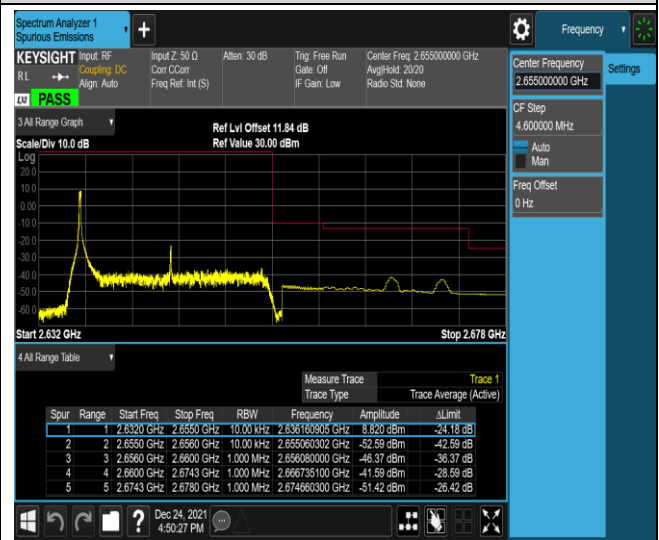

Band41-20MHz-QPSK-40140-100RB#0

Band41-20MHz-QPSK-41140-1RB#0

Band41-20MHz-QPSK-41140-1RB#99

Band41-20MHz-QPSK-41140-100RB#0

Band41-20MHz-16QAM-40140-1RB#0

Band41-20MHz-16QAM-40140-1RB#99

Band41-20MHz-16QAM-40140-100RB#0

Band41-20MHz-16QAM-41140-1RB#0

Band41-20MHz-16QAM-41140-1RB#99

Band41-20MHz-16QAM-41140-100RB#0

Band41-20MHz-16QAM-41140-100RB#0

Band41-20MHz-16QAM-41140-100RB#0

Appendix E: Conducted Spurious Emission

Test Result (worst case)