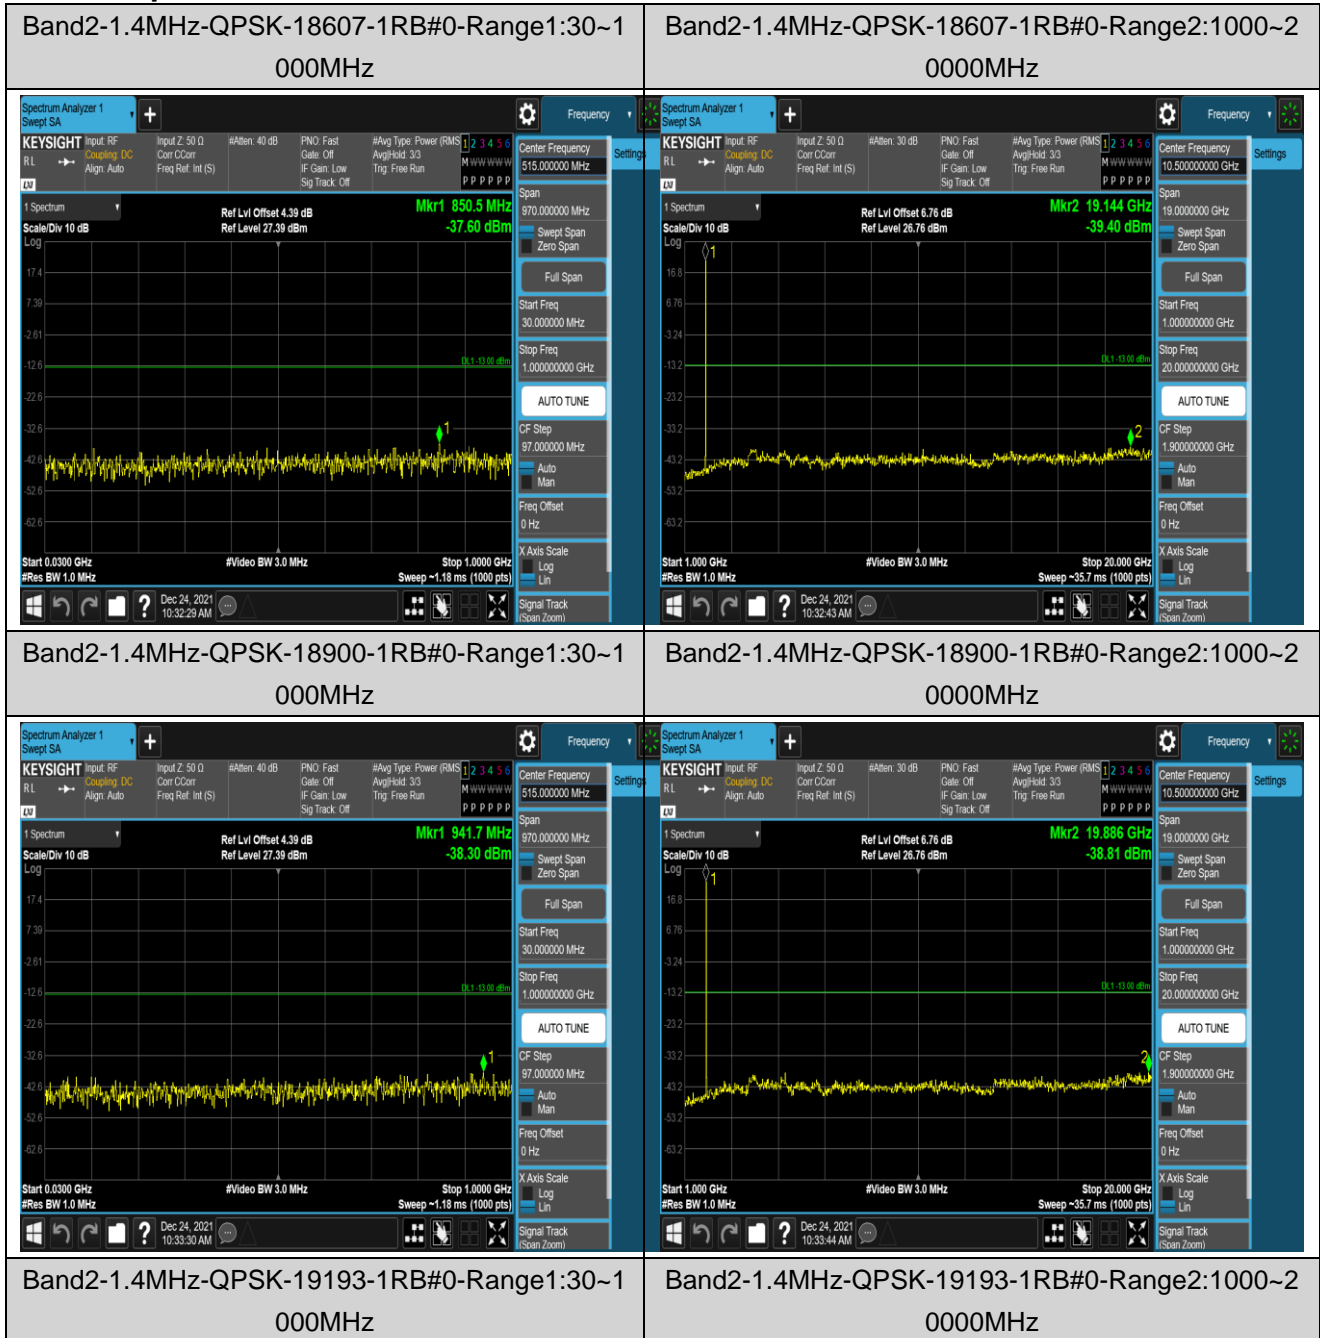

Test Graphs