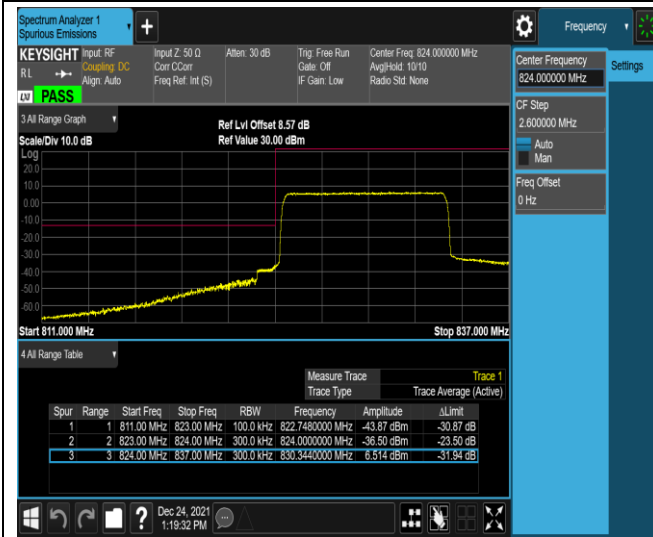

Band5-1.4MHz-QPSK-20407-6RB#0

Band5-1.4MHz-QPSK-20643-1RB#0

Band5-1.4MHz-QPSK-20643-1RB#5

Band5-1.4MHz-QPSK-20643-6RB#0

Band5-1.4MHz-16QAM-20407-1RB#0

Band5-1.4MHz-16QAM-20407-1RB#5

Band5-10MHz-QPSK-20450-50RB#0

Band5-10MHz-QPSK-20600-1RB#0

Band5-10MHz-QPSK-20600-1RB#49

Band5-10MHz-QPSK-20600-50RB#0

Band5-10MHz-16QAM-20450-1RB#0

Band5-10MHz-16QAM-20450-1RB#49

Band5-10MHz-16QAM-20450-50RB#0

Band5-10MHz-16QAM-20600-1RB#0