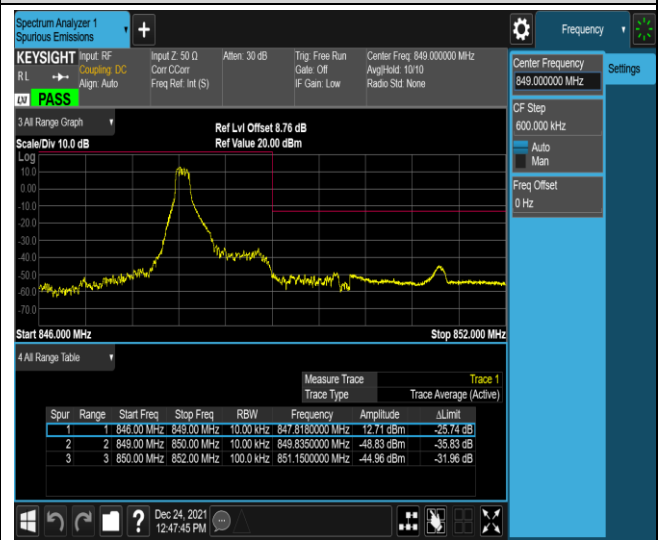

Band5-1.4MHz-QPSK-20407-6RB#0

Band5-1.4MHz-QPSK-20643-1RB#0

Band5-1.4MHz-QPSK-20643-1RB#5

Band5-1.4MHz-QPSK-20643-6RB#0

Band5-1.4MHz-16QAM-20407-1RB#0

Band5-1.4MHz-16QAM-20407-1RB#5

Band5-10MHz-QPSK-20450-50RB#0

Band5-10MHz-QPSK-20600-1RB#0

Band5-10MHz-QPSK-20600-1RB#49

Band5-10MHz-QPSK-20600-50RB#0

Band5-10MHz-16QAM-20450-1RB#0

Band5-10MHz-16QAM-20450-1RB#49

Band5-10MHz-16QAM-20450-50RB#0

Band5-10MHz-16QAM-20600-1RB#0