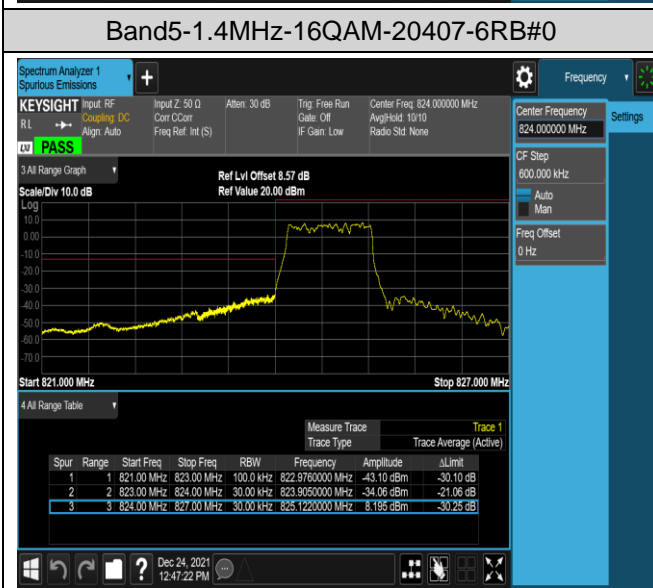

Band5-1.4MHz-QPSK-20407-6RB#0

Band5-1.4MHz-QPSK-20643-1RB#0

Band5-1.4MHz-QPSK-20643-1RB#5

Band5-1.4MHz-QPSK-20643-6RB#0

Band5-1.4MHz-16QAM-20407-1RB#0

Band5-1.4MHz-16QAM-20407-1RB#5

Band5-10MHz-QPSK-20450-50RB#0

Band5-10MHz-QPSK-20600-1RB#0

Band5-10MHz-QPSK-20600-1RB#49

Band5-10MHz-QPSK-20600-50RB#0

Band5-10MHz-16QAM-20450-1RB#0

Band5-10MHz-16QAM-20450-1RB#49

Band5-10MHz-16QAM-20450-50RB#0

Band5-10MHz-16QAM-20600-1RB#0