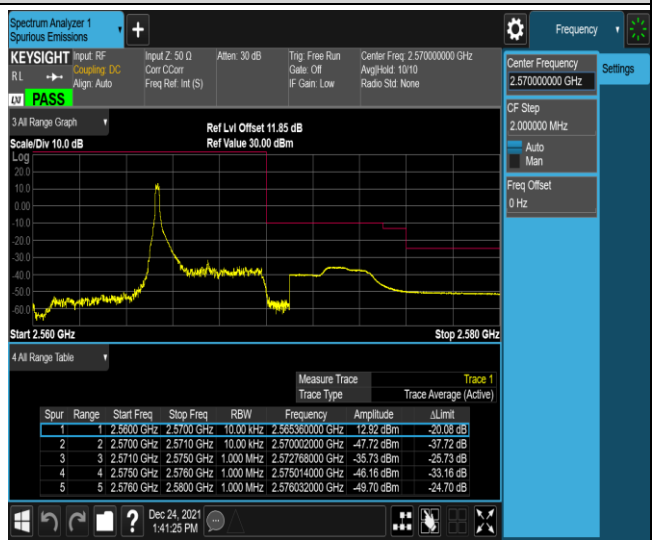

Band5-10MHz-16QAM-20600-1RB#49

Band5-10MHz-16QAM-20600-50RB#0

Band7-5MHz-QPSK-20775-1RB#0

Band7-5MHz-QPSK-20775-1RB#24

Band7-5MHz-QPSK-20775-25RB#0

Band7-5MHz-QPSK-21425-1RB#0

Band7-5MHz-QPSK-21425-1RB#24

Band7-5MHz-QPSK-21425-25RB#0