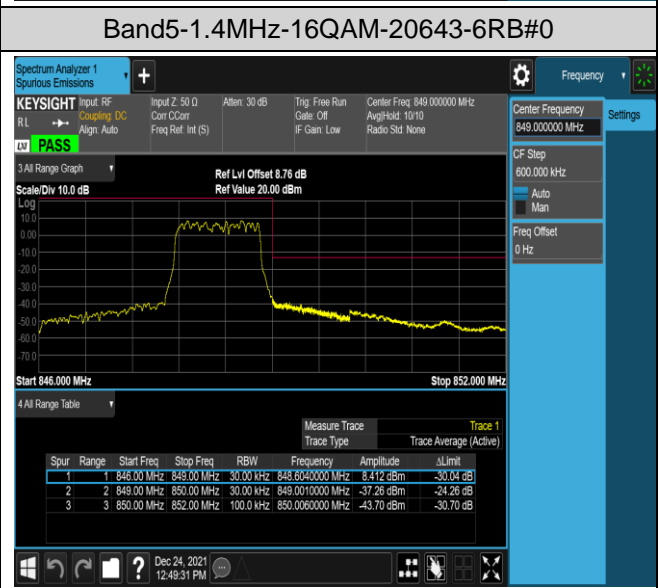

Band5-1.4MHz-QPSK-20407-6RB#0

Band5-1.4MHz-QPSK-20643-1RB#0

Band5-1.4MHz-QPSK-20643-1RB#5

Band5-1.4MHz-QPSK-20643-6RB#0

Band5-1.4MHz-16QAM-20407-1RB#0

Band5-1.4MHz-16QAM-20407-1RB#5

Band5-10MHz-QPSK-20450-50RB#0

Band5-10MHz-QPSK-20600-1RB#0

Band5-10MHz-QPSK-20600-1RB#49

Band5-10MHz-QPSK-20600-50RB#0

Band5-10MHz-16QAM-20450-1RB#0

Band5-10MHz-16QAM-20450-1RB#49

Band5-10MHz-16QAM-20450-50RB#0

Band5-10MHz-16QAM-20600-1RB#0