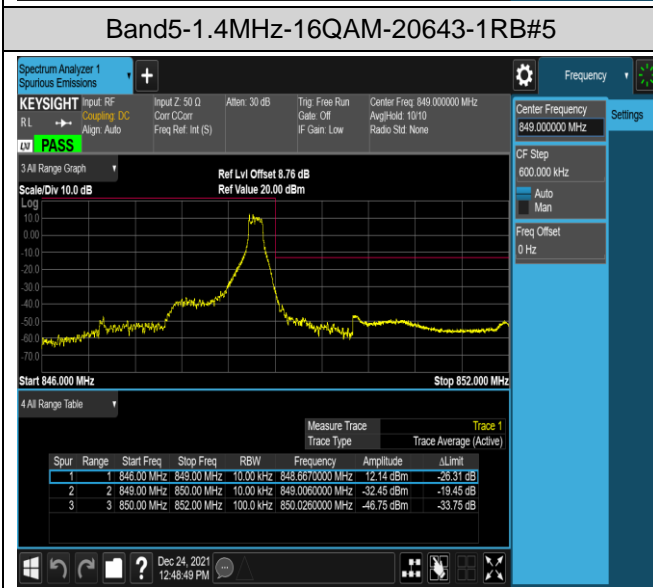

Band5-1.4MHz-QPSK-20407-6RB#0

Band5-1.4MHz-QPSK-20643-1RB#0

Band5-1.4MHz-QPSK-20643-1RB#5

Band5-1.4MHz-QPSK-20643-6RB#0

Band5-1.4MHz-16QAM-20407-1RB#0

Band5-1.4MHz-16QAM-20407-1RB#5

Band5-10MHz-QPSK-20450-50RB#0

Band5-10MHz-QPSK-20600-1RB#0

Band5-10MHz-QPSK-20600-1RB#49

Band5-10MHz-QPSK-20600-50RB#0

Band5-10MHz-16QAM-20450-1RB#0

Band5-10MHz-16QAM-20450-1RB#49

Band5-10MHz-16QAM-20450-50RB#0

Band5-10MHz-16QAM-20600-1RB#0