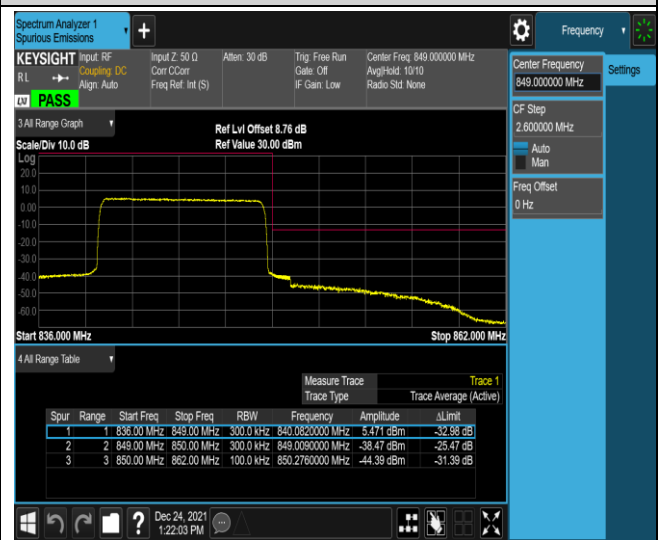

Band5-10MHz-QPSK-20600-1RB#0

Band5-10MHz-QPSK-20600-1RB#49

Band5-10MHz-QPSK-20600-50RB#0

Band5-10MHz-16QAM-20450-1RB#0

Band5-10MHz-16QAM-20450-1RB#49

Band5-10MHz-16QAM-20450-50RB#0

Band5-10MHz-16QAM-20600-1RB#0

Band5-10MHz-16QAM-20600-1RB#49

Band5-10MHz-16QAM-20600-50RB#0

Band7-5MHz-QPSK-20775-1RB#0

Band7-5MHz-QPSK-20775-1RB#24

Band7-5MHz-QPSK-20775-25RB#0

Band7-5MHz-QPSK-21425-1RB#0

Band7-5MHz-QPSK-21425-1RB#24

Band7-5MHz-QPSK-21425-25RB#0