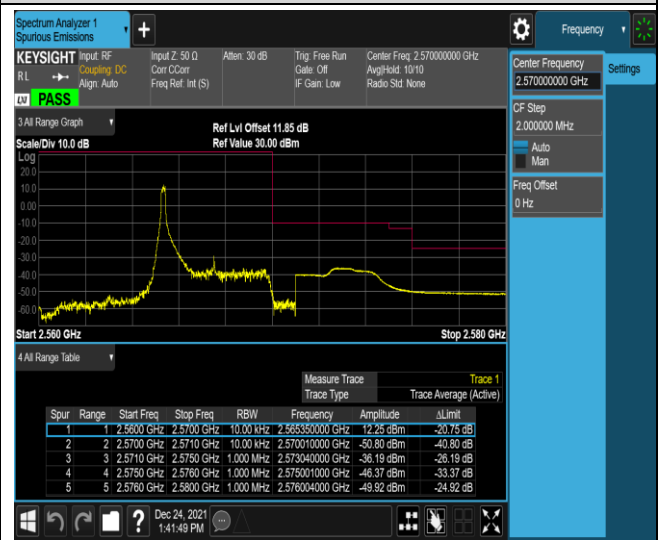

Band7-5MHz-16QAM-21425-1RB#0

Band7-5MHz-16QAM-21425-25RB#0