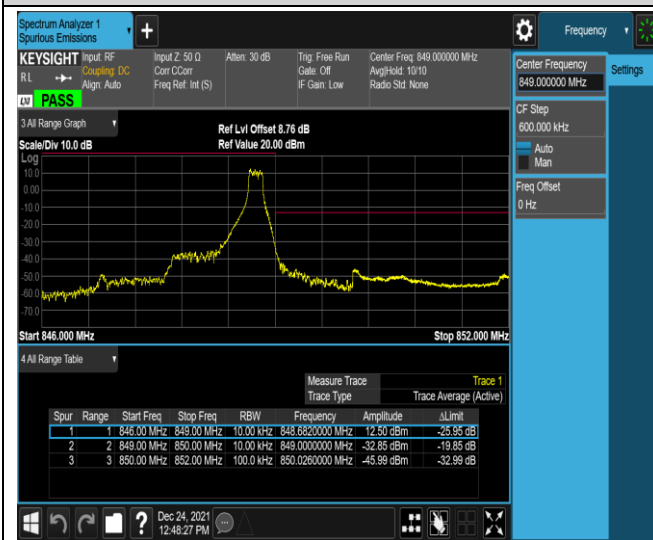

Band5-1.4MHz-QPSK-20407-6RB#0

Band5-1.4MHz-QPSK-20643-1RB#0

Band5-1.4MHz-QPSK-20643-1RB#5

Band5-1.4MHz-QPSK-20643-6RB#0

Band5-1.4MHz-16QAM-20407-1RB#0

Band5-1.4MHz-16QAM-20407-1RB#5

Band5-10MHz-QPSK-20450-50RB#0

Band5-10MHz-QPSK-20600-1RB#0

Band5-10MHz-QPSK-20600-1RB#49

Band5-10MHz-QPSK-20600-50RB#0

Band5-10MHz-16QAM-20450-1RB#0

Band5-10MHz-16QAM-20450-1RB#49

Band5-10MHz-16QAM-20450-50RB#0

Band5-10MHz-16QAM-20600-1RB#0