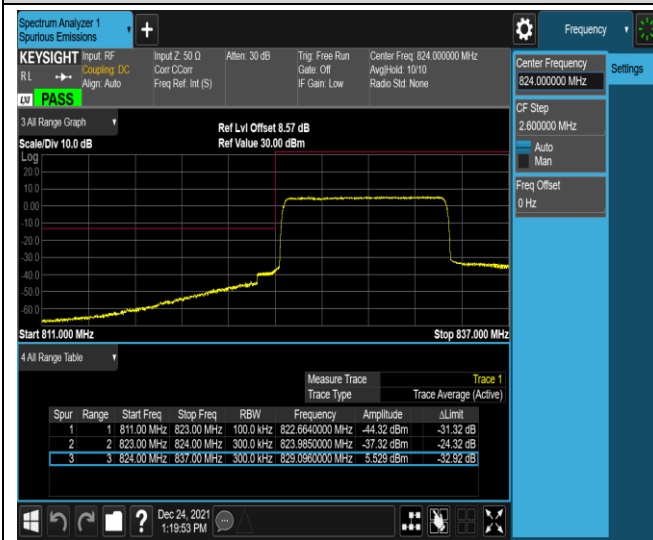

Band5-10MHz-QPSK-20600-1RB#0

Band5-10MHz-QPSK-20600-1RB#49

Band5-10MHz-QPSK-20600-50RB#0

Band5-10MHz-16QAM-20450-1RB#0

Band5-10MHz-16QAM-20450-1RB#49

Band5-10MHz-16QAM-20450-50RB#0

Band5-10MHz-16QAM-20600-1RB#0