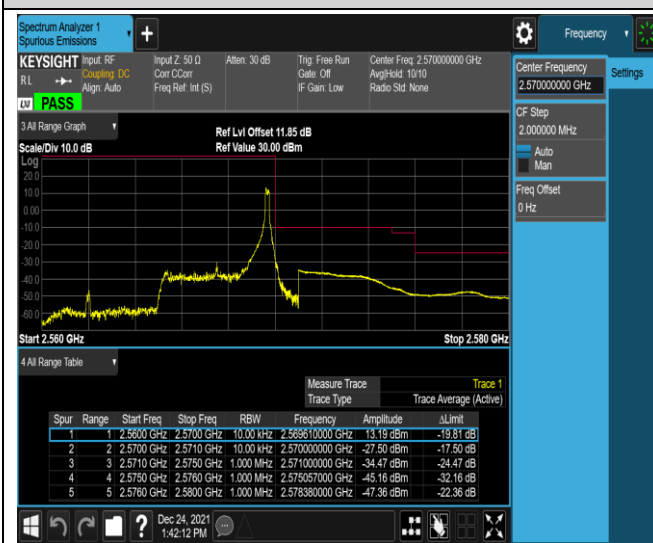

Band5-10MHz-16QAM-20600-1RB#49

Band5-10MHz-16QAM-20600-50RB#0

Band7-5MHz-QPSK-20775-1RB#0

Band7-5MHz-QPSK-20775-1RB#24

Band7-5MHz-QPSK-20775-25RB#0

Band7-5MHz-QPSK-21425-1RB#0

Band7-5MHz-QPSK-21425-1RB#24

Band7-5MHz-QPSK-21425-25RB#0