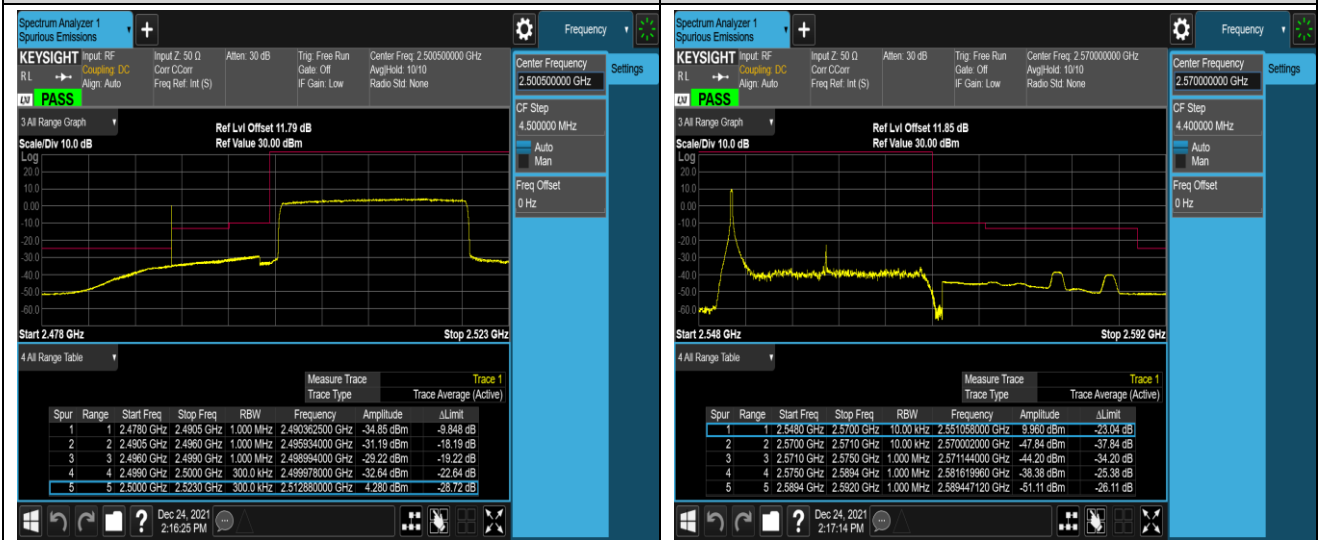

Band7-20MHz-QPSK-20850-100RB#0

Band7-20MHz-QPSK-21350-1RB#0

Band7-20MHz-QPSK-21350-1RB#99

Band7-20MHz-QPSK-21350-100RB#0