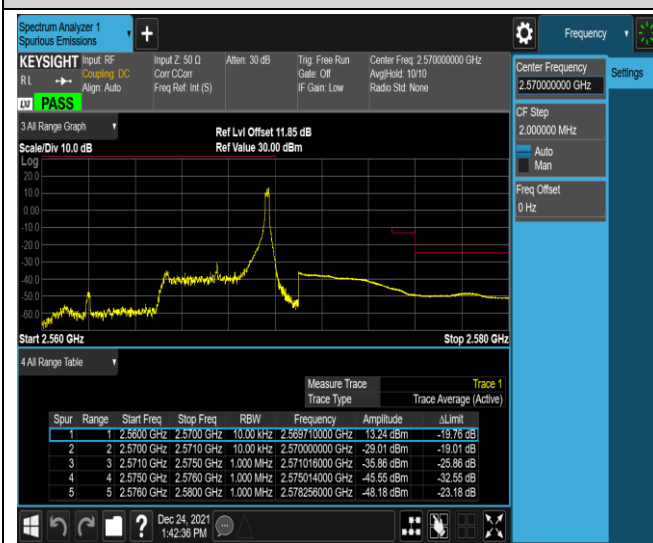

Band7-5MHz-16QAM-20775-1RB#0

Band7-5MHz-16QAM-20775-1RB#24

Band7-5MHz-16QAM-20775-25RB#0

Band7-5MHz-16QAM-21425-1RB#0

Band7-5MHz-16QAM-21425-1RB#24

Band7-5MHz-16QAM-21425-25RB#0

Band7-20MHz-QPSK-20850-1RB#0