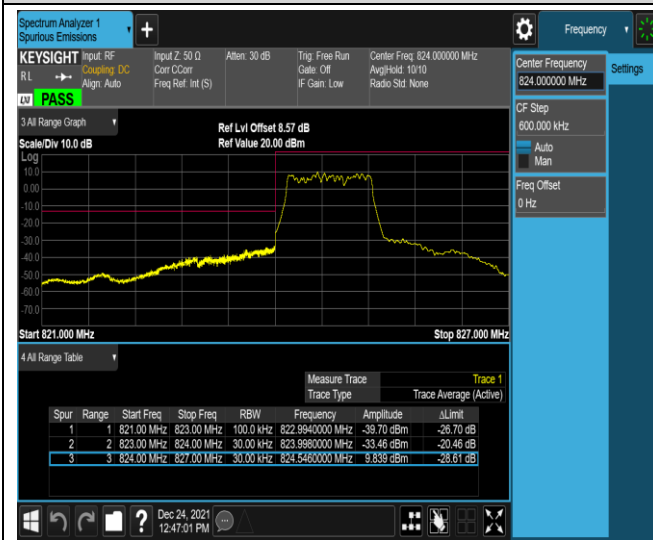

Band5-1.4MHz-QPSK-20407-6RB#0

Band5-1.4MHz-QPSK-20643-1RB#0

Band5-1.4MHz-QPSK-20643-1RB#5

Band5-1.4MHz-QPSK-20643-6RB#0

Band5-1.4MHz-16QAM-20407-1RB#0

Band5-1.4MHz-16QAM-20407-1RB#5

Band5-10MHz-QPSK-20450-50RB#0

Band5-10MHz-QPSK-20600-1RB#0

Band5-10MHz-QPSK-20600-1RB#49

Band5-10MHz-QPSK-20600-50RB#0

Band5-10MHz-16QAM-20450-1RB#0

Band5-10MHz-16QAM-20450-1RB#49

Band5-10MHz-16QAM-20450-50RB#0

Band5-10MHz-16QAM-20600-1RB#0