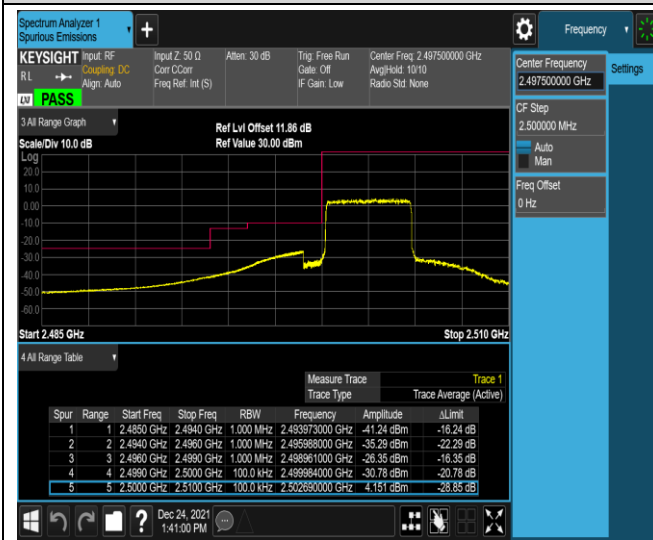

Band7-5MHz-16QAM-20775-25RB#0

Band7-5MHz-16QAM-21425-1RB#24