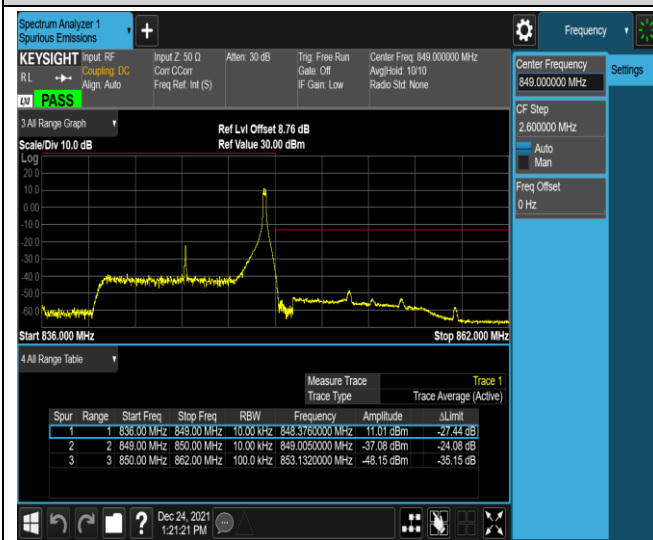

Band5-10MHz-QPSK-20600-1RB#0

Band5-10MHz-QPSK-20600-1RB#49

Band5-10MHz-QPSK-20600-50RB#0

Band5-10MHz-16QAM-20450-1RB#0

Band5-10MHz-16QAM-20450-1RB#49

Band5-10MHz-16QAM-20450-50RB#0

Band5-10MHz-16QAM-20600-1RB#0

Band5-10MHz-16QAM-20600-1RB#49

Band5-10MHz-16QAM-20600-50RB#0

Band7-5MHz-QPSK-20775-1RB#0

Band7-5MHz-QPSK-20775-1RB#24

Band7-5MHz-QPSK-20775-25RB#0

Band7-5MHz-QPSK-21425-1RB#0

Band7-5MHz-QPSK-21425-1RB#24

Band7-5MHz-QPSK-21425-25RB#0