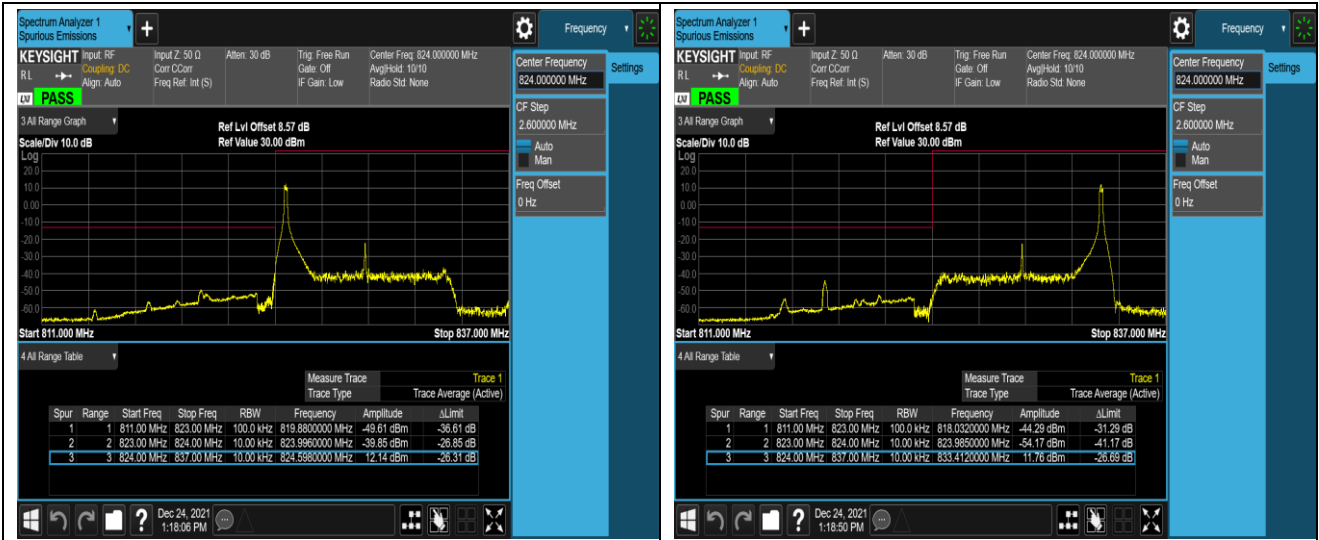

Band5-1.4MHz-QPSK-20407-6RB#0

Band5-1.4MHz-QPSK-20643-1RB#0

Band5-1.4MHz-QPSK-20643-1RB#5

Band5-1.4MHz-QPSK-20643-6RB#0

Band5-1.4MHz-16QAM-20407-1RB#0

Band5-1.4MHz-16QAM-20407-1RB#5

Band5-10MHz-QPSK-20450-50RB#0

Band5-10MHz-QPSK-20600-1RB#0

Band5-10MHz-QPSK-20600-1RB#49

Band5-10MHz-QPSK-20600-50RB#0

Band5-10MHz-16QAM-20450-1RB#0

Band5-10MHz-16QAM-20450-1RB#49

Band5-10MHz-16QAM-20450-50RB#0

Band5-10MHz-16QAM-20600-1RB#0