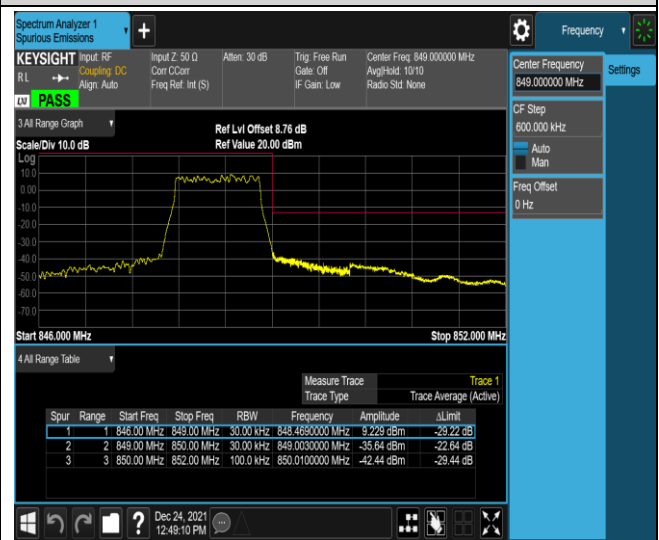

Band5-1.4MHz-QPSK-20407-6RB#0

Band5-1.4MHz-QPSK-20643-1RB#0

Band5-1.4MHz-QPSK-20643-1RB#5

Band5-1.4MHz-QPSK-20643-6RB#0

Band5-1.4MHz-16QAM-20407-1RB#0

Band5-1.4MHz-16QAM-20407-1RB#5

Band5-10MHz-QPSK-20450-50RB#0

Band5-10MHz-QPSK-20600-1RB#0

Band5-10MHz-QPSK-20600-1RB#49

Band5-10MHz-QPSK-20600-50RB#0

Band5-10MHz-16QAM-20450-1RB#0

Band5-10MHz-16QAM-20450-1RB#49

Band5-10MHz-16QAM-20450-50RB#0

Band5-10MHz-16QAM-20600-1RB#0