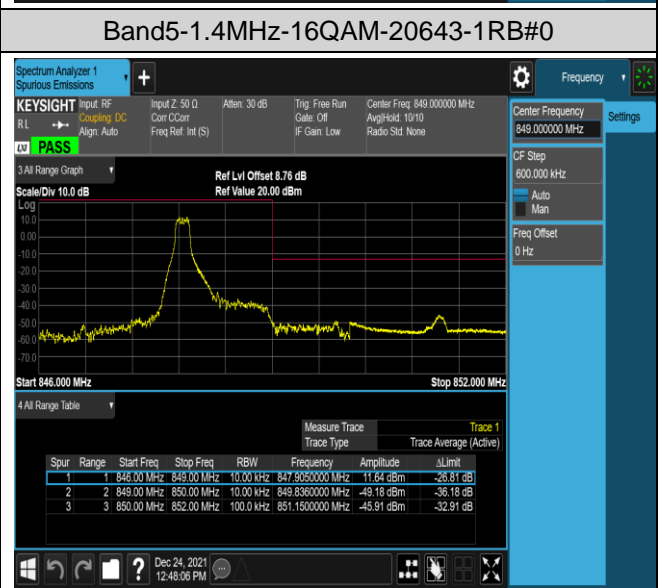

Band5-1.4MHz-QPSK-20407-6RB#0

Band5-1.4MHz-QPSK-20643-1RB#0

Band5-1.4MHz-QPSK-20643-1RB#5

Band5-1.4MHz-QPSK-20643-6RB#0

Band5-1.4MHz-16QAM-20407-1RB#0

Band5-1.4MHz-16QAM-20407-1RB#5

Band5-10MHz-QPSK-20450-50RB#0

Band5-10MHz-QPSK-20600-1RB#0

Band5-10MHz-QPSK-20600-1RB#49

Band5-10MHz-QPSK-20600-50RB#0

Band5-10MHz-16QAM-20450-1RB#0

Band5-10MHz-16QAM-20450-1RB#49

Band5-10MHz-16QAM-20450-50RB#0

Band5-10MHz-16QAM-20600-1RB#0