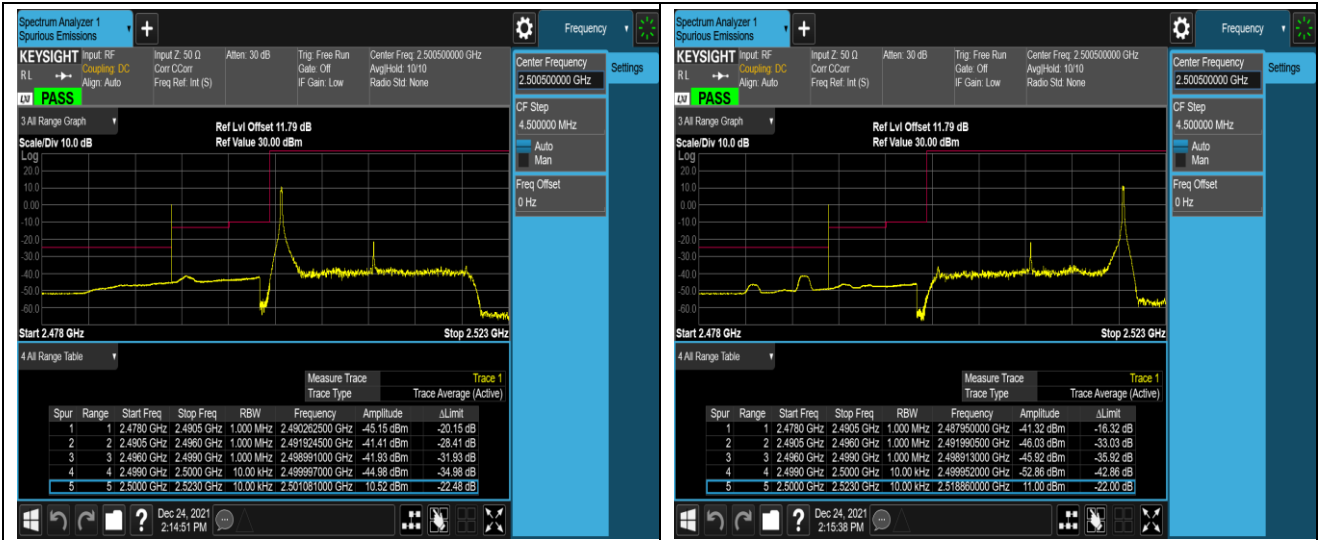

Band7-20MHz-QPSK-20850-1RB#0

Band7-20MHz-QPSK-20850-1RB#99

Band7-20MHz-QPSK-20850-100RB#0

Band7-20MHz-QPSK-21350-1RB#0