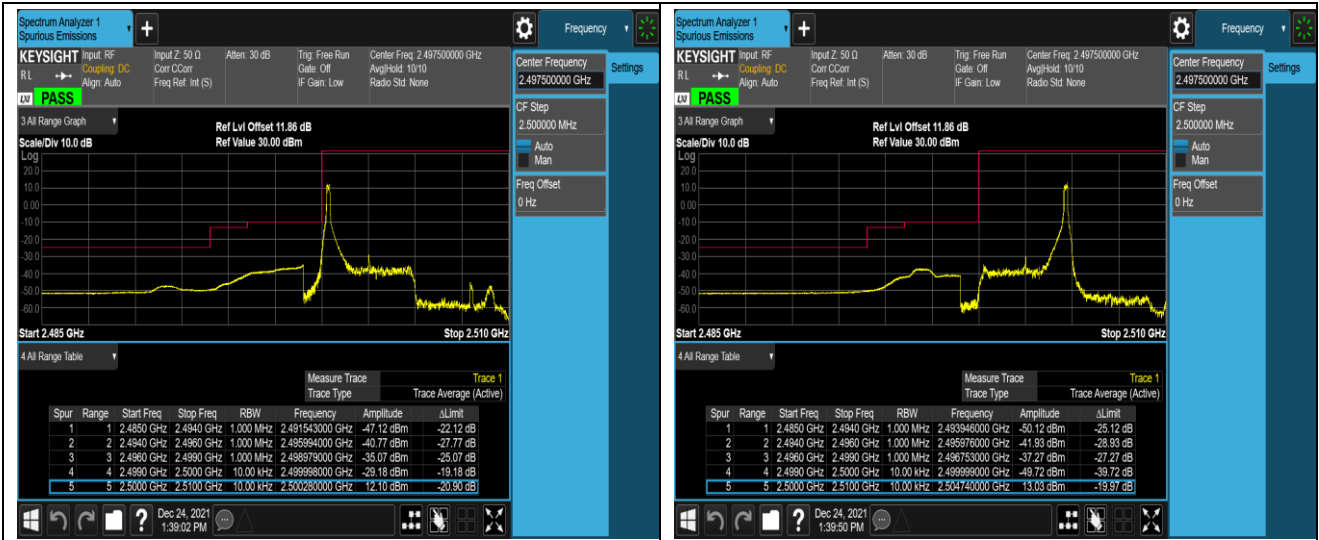

Band5-10MHz-16QAM-20600-1RB#49

Band5-10MHz-16QAM-20600-50RB#0

Band7-5MHz-QPSK-20775-1RB#0

Band7-5MHz-QPSK-20775-1RB#24

Band7-5MHz-QPSK-20775-25RB#0

Band7-5MHz-QPSK-21425-1RB#0

Band7-5MHz-QPSK-21425-1RB#24

Band7-5MHz-QPSK-21425-25RB#0