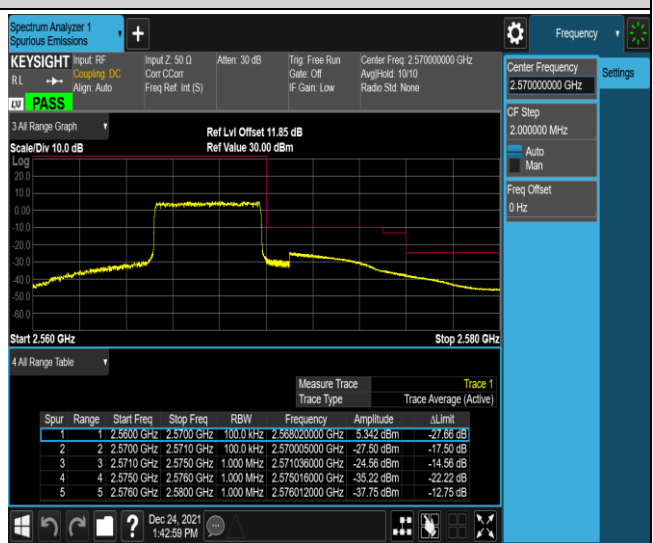

Band5-10MHz-16QAM-20600-1RB#49

Band5-10MHz-16QAM-20600-50RB#0

Band7-5MHz-QPSK-20775-1RB#0

Band7-5MHz-QPSK-20775-1RB#24

Band7-5MHz-QPSK-20775-25RB#0

Band7-5MHz-QPSK-21425-1RB#0

Band7-5MHz-QPSK-21425-1RB#24

Band7-5MHz-QPSK-21425-25RB#0