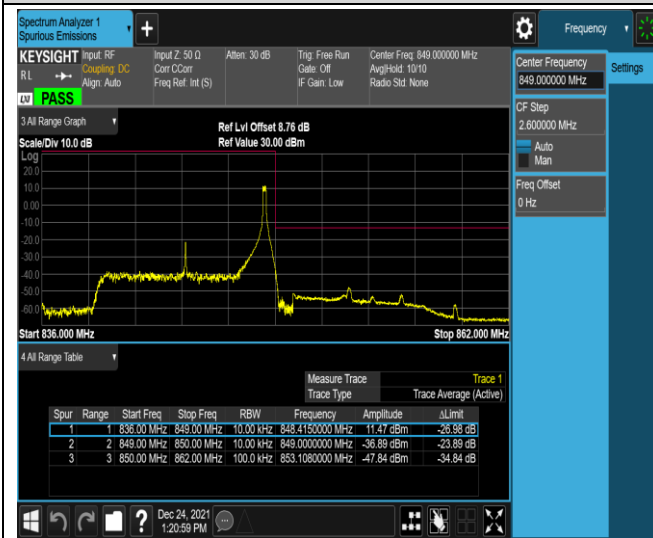

Band5-1.4MHz-QPSK-20407-6RB#0

Band5-1.4MHz-QPSK-20643-1RB#0

Band5-1.4MHz-QPSK-20643-1RB#5

Band5-1.4MHz-QPSK-20643-6RB#0

Band5-1.4MHz-16QAM-20407-1RB#0

Band5-1.4MHz-16QAM-20407-1RB#5

Band5-10MHz-QPSK-20450-50RB#0

Band5-10MHz-QPSK-20600-1RB#0

Band5-10MHz-QPSK-20600-1RB#49

Band5-10MHz-QPSK-20600-50RB#0

Band5-10MHz-16QAM-20450-1RB#0

Band5-10MHz-16QAM-20450-1RB#49

Band5-10MHz-16QAM-20450-50RB#0

Band5-10MHz-16QAM-20600-1RB#0