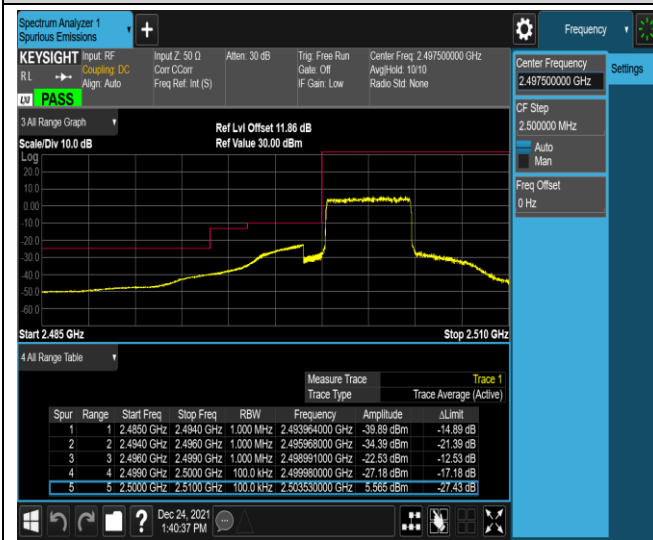

Band5-10MHz-16QAM-20600-1RB#49

Band5-10MHz-16QAM-20600-50RB#0

Band7-5MHz-QPSK-20775-1RB#0

Band7-5MHz-QPSK-20775-1RB#24

Band7-5MHz-QPSK-20775-25RB#0

Band7-5MHz-QPSK-21425-1RB#0

Band7-5MHz-QPSK-21425-1RB#24

Band7-5MHz-QPSK-21425-25RB#0