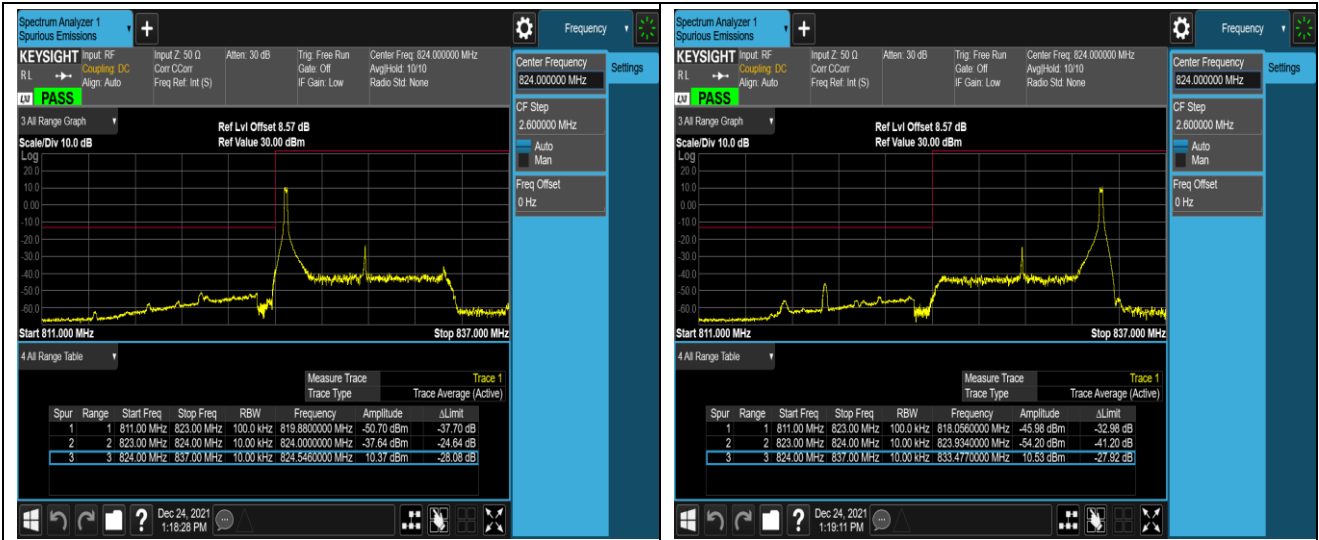

Band5-10MHz-QPSK-20600-1RB#0

Band5-10MHz-QPSK-20600-1RB#49

Band5-10MHz-QPSK-20600-50RB#0

Band5-10MHz-16QAM-20450-1RB#0

Band5-10MHz-16QAM-20450-1RB#49

Band5-10MHz-16QAM-20450-50RB#0

Band5-10MHz-16QAM-20600-1RB#0