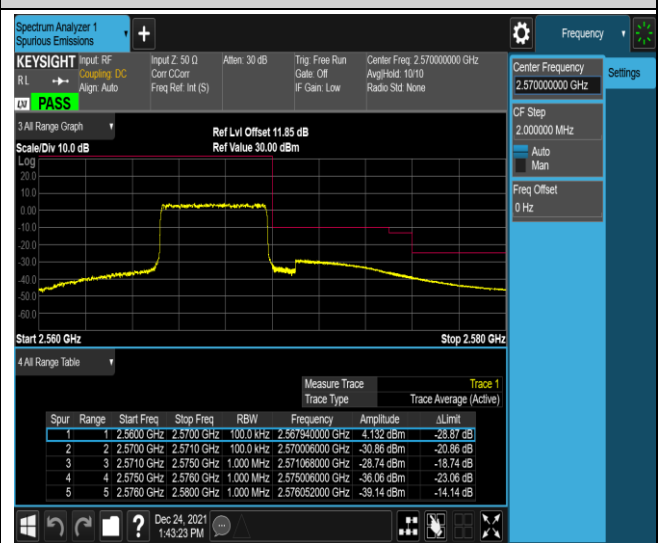

Band7-5MHz-16QAM-20775-1RB#0

Band7-5MHz-16QAM-20775-1RB#24

Band7-5MHz-16QAM-20775-25RB#0

Band7-5MHz-16QAM-21425-1RB#0

Band7-5MHz-16QAM-21425-1RB#24

Band7-5MHz-16QAM-21425-25RB#0

Band7-20MHz-QPSK-20850-1RB#0