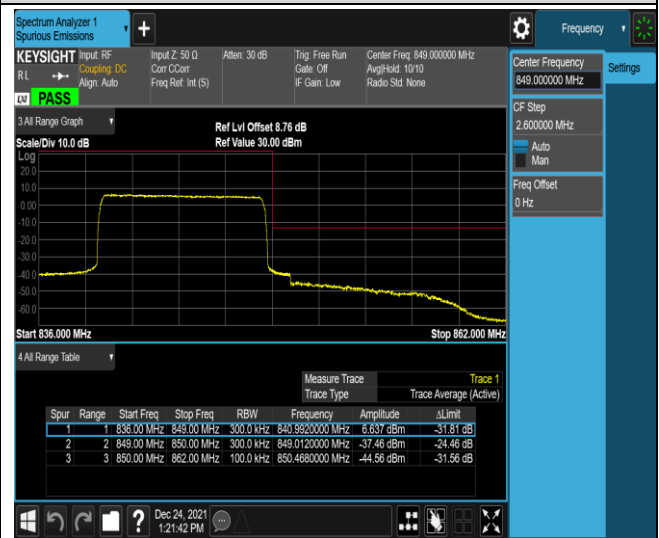

Band5-10MHz-QPSK-20600-1RB#0

Band5-10MHz-QPSK-20600-1RB#49

Band5-10MHz-QPSK-20600-50RB#0

Band5-10MHz-16QAM-20450-1RB#0

Band5-10MHz-16QAM-20450-1RB#49

Band5-10MHz-16QAM-20450-50RB#0

Band5-10MHz-16QAM-20600-1RB#0

Band5-10MHz-16QAM-20600-1RB#49

Band5-10MHz-16QAM-20600-50RB#0

Band7-5MHz-QPSK-20775-1RB#0

Band7-5MHz-QPSK-20775-1RB#24

Band7-5MHz-QPSK-20775-25RB#0

Band7-5MHz-QPSK-21425-1RB#0

Band7-5MHz-QPSK-21425-1RB#24

Band7-5MHz-QPSK-21425-25RB#0