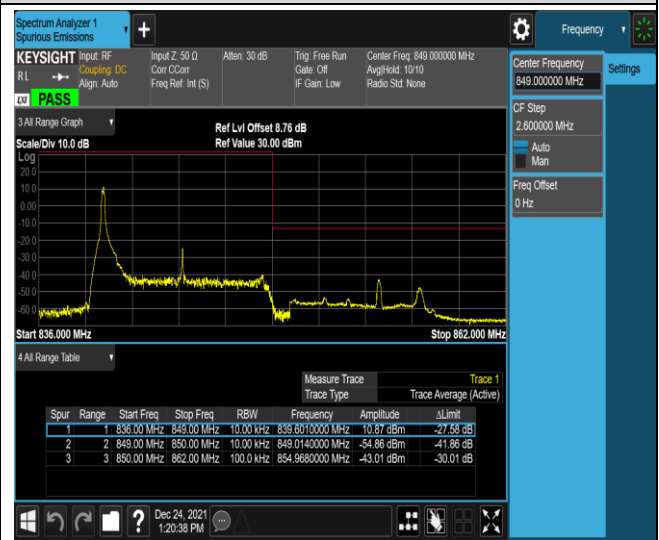

Band5-10MHz-16QAM-20600-1RB#0

Band5-10MHz-16QAM-20600-50RB#0