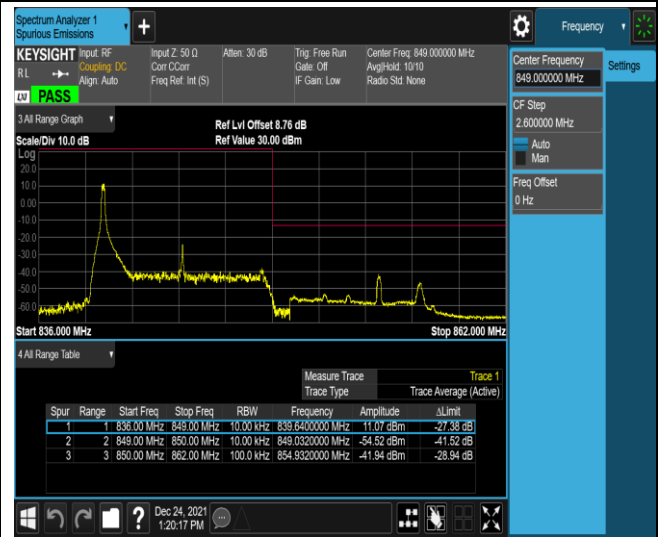

Band5-1.4MHz-QPSK-20407-6RB#0

Band5-1.4MHz-QPSK-20643-1RB#0

Band5-1.4MHz-QPSK-20643-1RB#5

Band5-1.4MHz-QPSK-20643-6RB#0

Band5-1.4MHz-16QAM-20407-1RB#0

Band5-1.4MHz-16QAM-20407-1RB#5

Band5-10MHz-QPSK-20450-50RB#0

Band5-10MHz-QPSK-20600-1RB#0

Band5-10MHz-QPSK-20600-1RB#49

Band5-10MHz-QPSK-20600-50RB#0

Band5-10MHz-16QAM-20450-1RB#0

Band5-10MHz-16QAM-20450-1RB#49

Band5-10MHz-16QAM-20450-50RB#0

Band5-10MHz-16QAM-20600-1RB#0