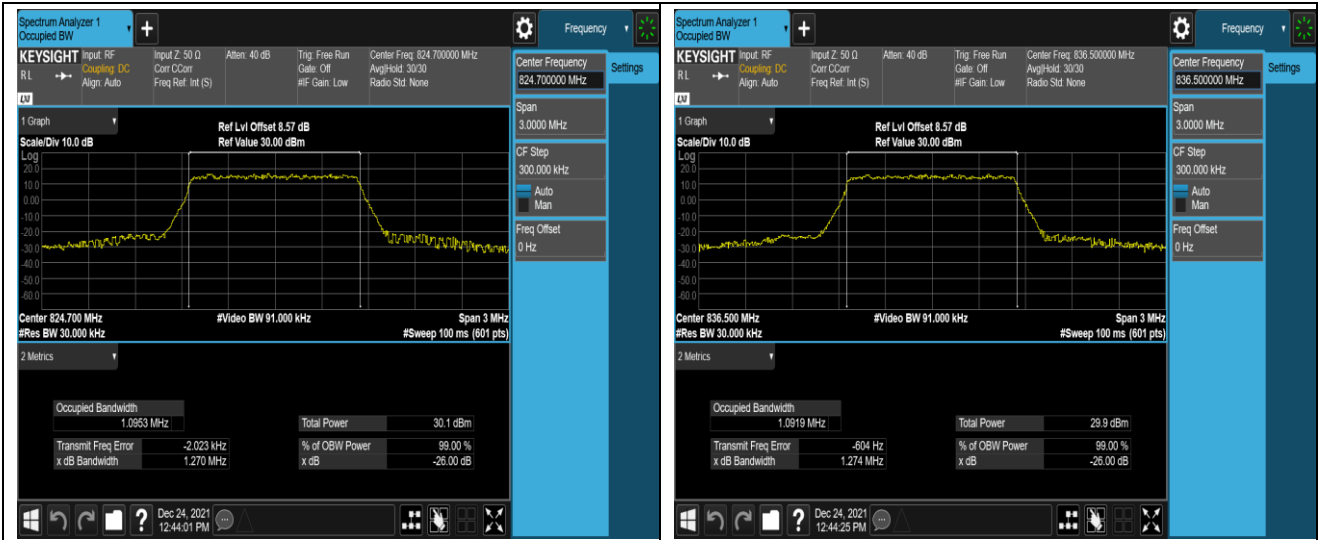

Band4-15MHz-16QAM-2025-75RB#0

Band4-15MHz-16QAM-20175-75RB#0

Band4-15MHz-16QAM-20325-75RB#0

Band4-20MHz-QPSK-20050-100RB#0

Band4-20MHz-QPSK-20175-100RB#0

Band5-1.4MHz-QPSK-20643-6RB#0

Band5-1.4MHz-16QAM-20407-6RB#0