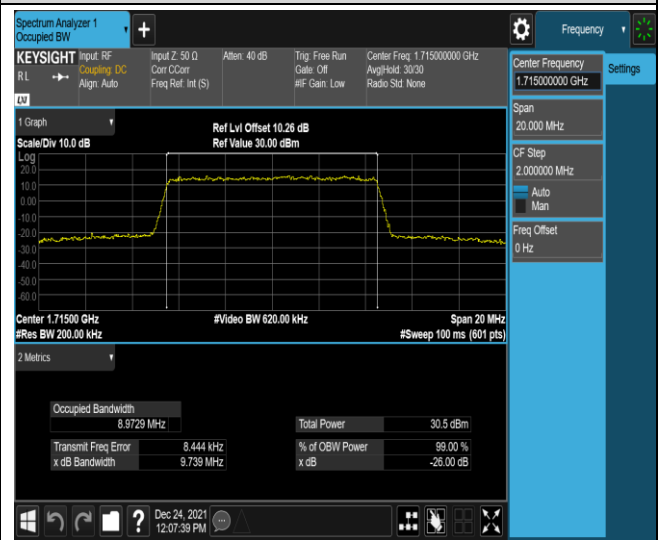

Band4-10MHz-QPSK-20350-50RB#0

Band4-10MHz-16QAM-20000-50RB#0

Band4-10MHz-16QAM-20175-50RB#0

Band4-10MHz-16QAM-20350-50RB#0

Band4-15MHz-QPSK-20025-75RB#0

Band4-15MHz-QPSK-20175-75RB#0

Band4-15MHz-QPSK-20325-75RB#0