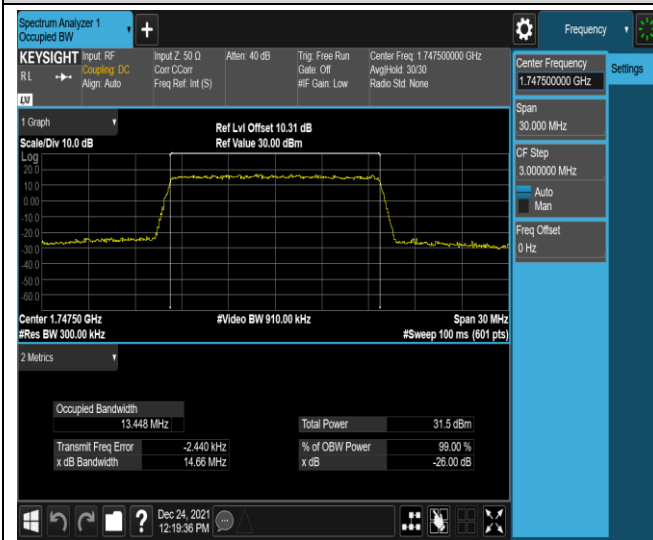

Band4-15MHz-QPSK-20325-75RB#0

Band4-15MHz-16QAM-20175-75RB#0