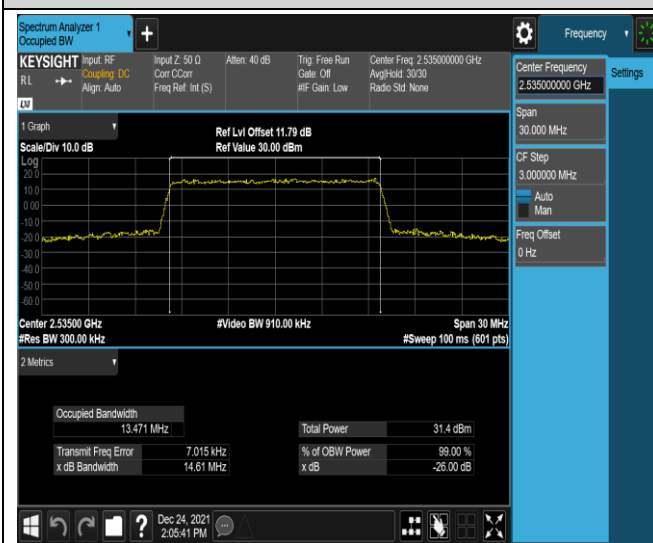

Band7-15MHz-QPSK-20825-75RB#0

Band7-15MHz-QPSK-21100-75RB#0

Band7-15MHz-QPSK-21375-75RB#0

Band7-15MHz-16QAM-20825-75RB#0

Band7-15MHz-16QAM-21100-75RB#0

Band7-15MHz-16QAM-21375-75RB#0

Band7-20MHz-QPSK-20850-100RB#0