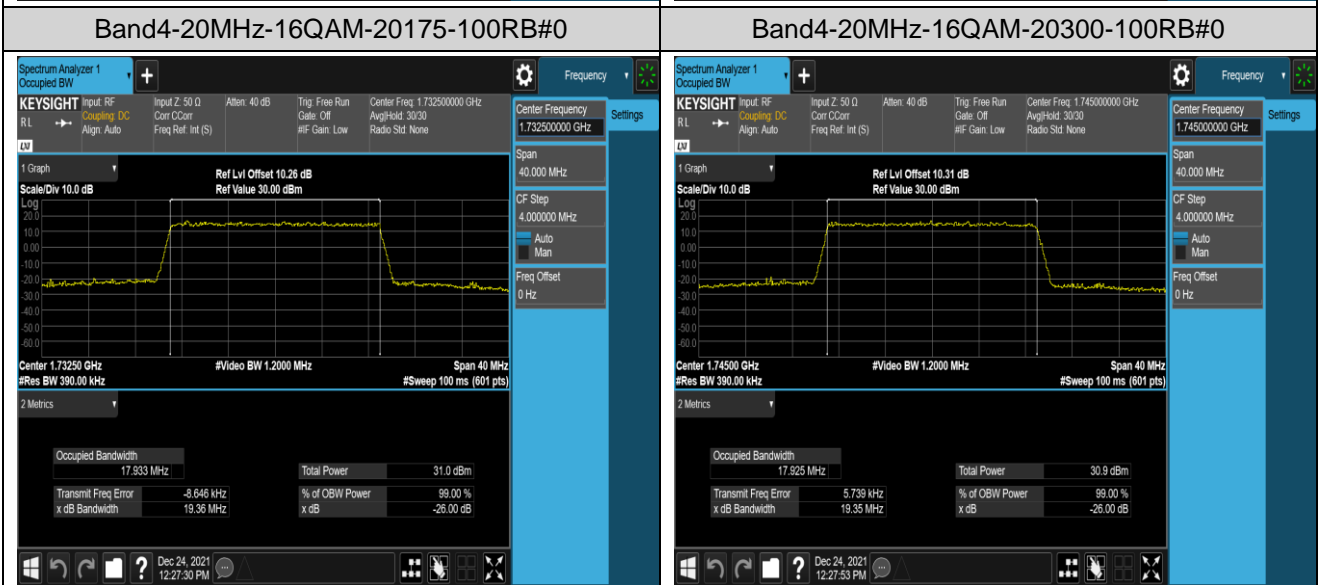

Band4-15MHz-16QAM-2025-75RB#0

Band4-15MHz-16QAM-20175-75RB#0

Band4-15MHz-16QAM-20325-75RB#0

Band4-20MHz-QPSK-20050-100RB#0

Band4-20MHz-QPSK-20175-100RB#0

Band5-1.4MHz-QPSK-20643-6RB#0

Band5-1.4MHz-16QAM-20407-6RB#0