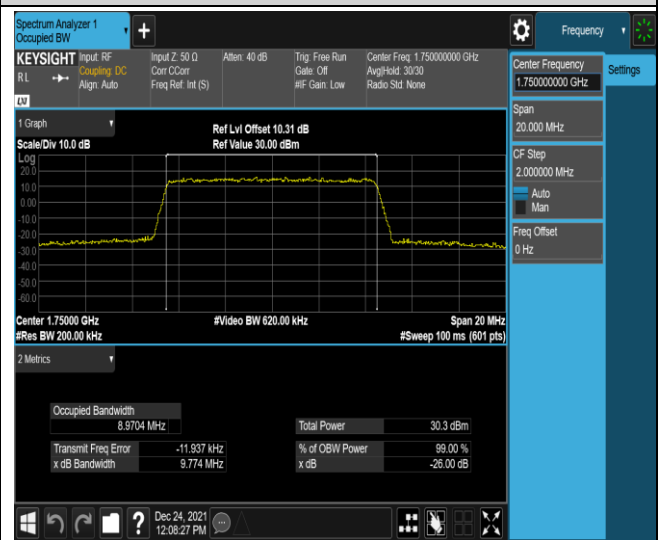

Band4-10MHz-QPSK-20350-50RB#0

Band4-10MHz-16QAM-20000-50RB#0

Band4-10MHz-16QAM-20175-50RB#0

Band4-10MHz-16QAM-20350-50RB#0

Band4-15MHz-QPSK-20025-75RB#0

Band4-15MHz-QPSK-20175-75RB#0

Band4-15MHz-QPSK-20325-75RB#0