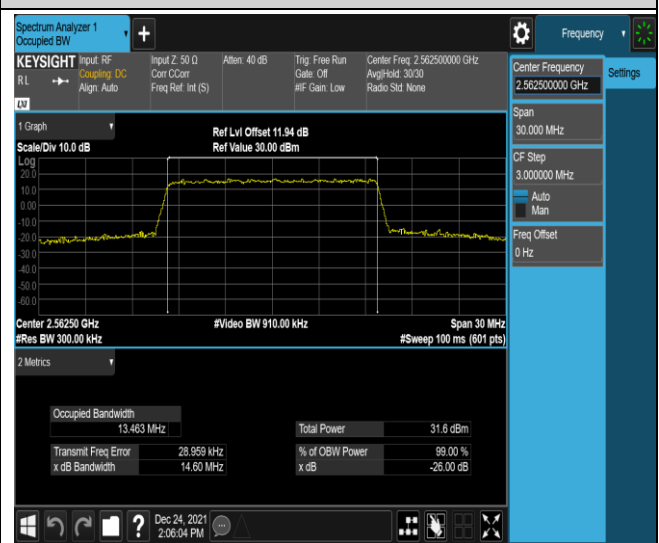

Band7-15MHz-QPSK-20825-75RB#0

Band7-15MHz-QPSK-21100-75RB#0

Band7-15MHz-QPSK-21375-75RB#0

Band7-15MHz-16QAM-20825-75RB#0

Band7-15MHz-16QAM-21100-75RB#0

Band7-15MHz-16QAM-21375-75RB#0

Band7-20MHz-QPSK-20850-100RB#0