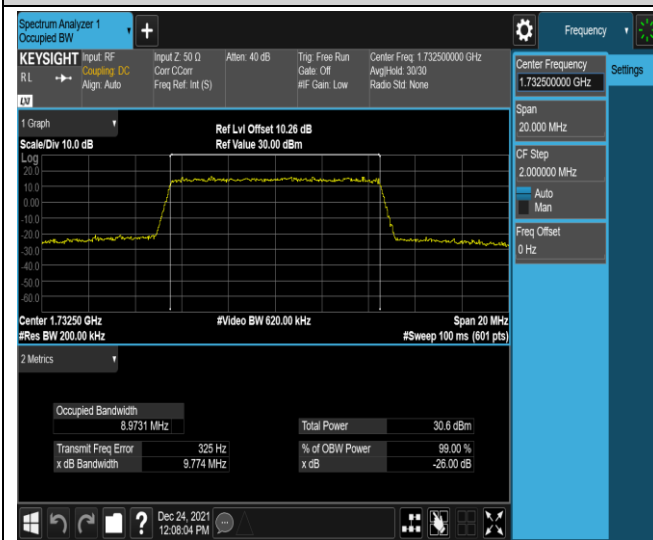

Band4-10MHz-QPSK-20350-50RB#0

Band4-10MHz-16QAM-20000-50RB#0

Band4-10MHz-16QAM-20175-50RB#0

Band4-10MHz-16QAM-20350-50RB#0

Band4-15MHz-QPSK-20025-75RB#0

Band4-15MHz-QPSK-20175-75RB#0

Band4-15MHz-QPSK-20325-75RB#0