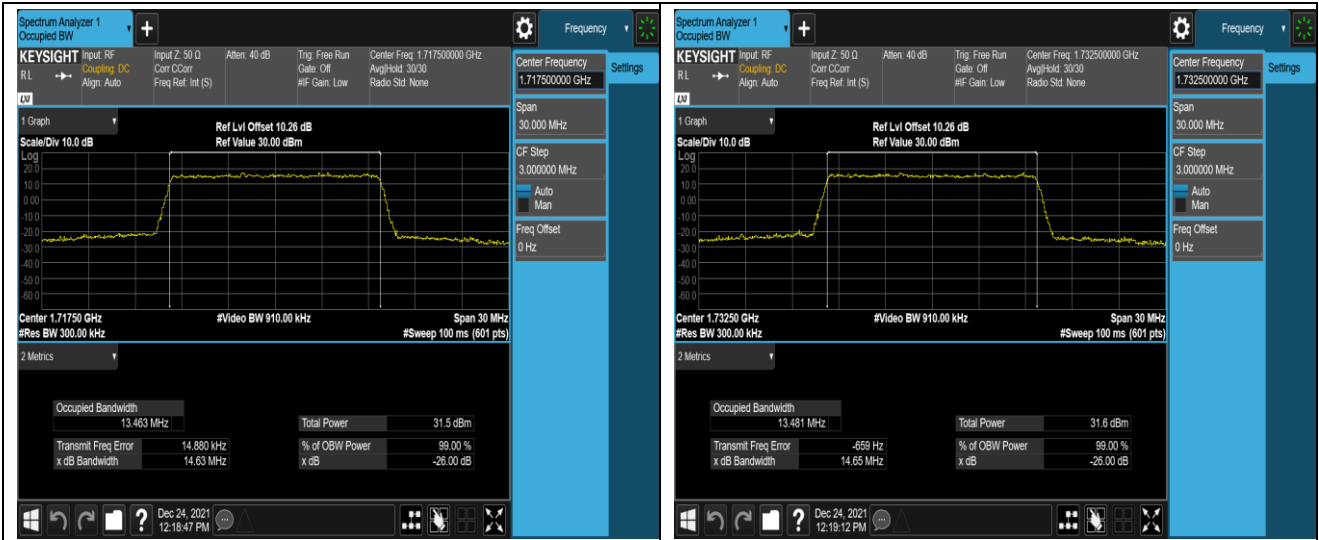

Band4-10MHz-QPSK-20350-50RB#0

Band4-10MHz-16QAM-20000-50RB#0

Band4-10MHz-16QAM-20175-50RB#0

Band4-10MHz-16QAM-20350-50RB#0

Band4-15MHz-QPSK-20025-75RB#0

Band4-15MHz-QPSK-20175-75RB#0

Band4-15MHz-QPSK-20325-75RB#0

Band4-15MHz-16QAM-2025-75RB#0

Band4-15MHz-16QAM-20175-75RB#0

Band4-15MHz-16QAM-20325-75RB#0

Band4-20MHz-QPSK-20050-100RB#0

Band4-20MHz-QPSK-20175-100RB#0

Band5-1.4MHz-QPSK-20643-6RB#0

Band5-1.4MHz-16QAM-20407-6RB#0