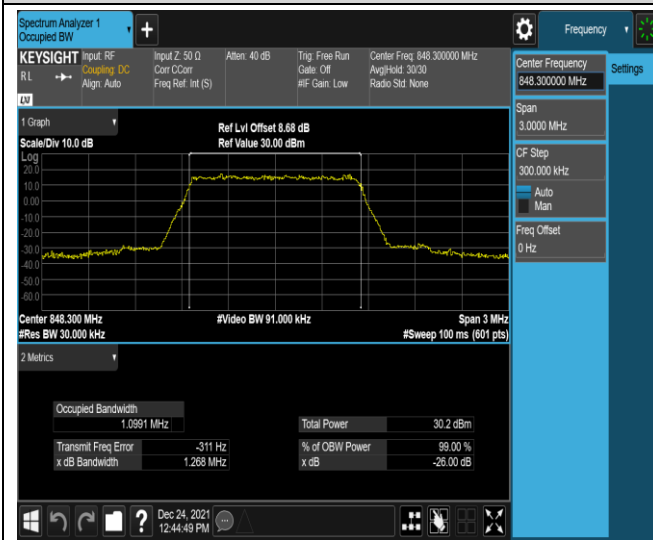

Band4-15MHz-16QAM-2025-75RB#0

Band4-15MHz-16QAM-20175-75RB#0

Band4-15MHz-16QAM-20325-75RB#0

Band4-20MHz-QPSK-20050-100RB#0

Band4-20MHz-QPSK-20175-100RB#0

Band5-1.4MHz-QPSK-20643-6RB#0

Band5-1.4MHz-16QAM-20407-6RB#0