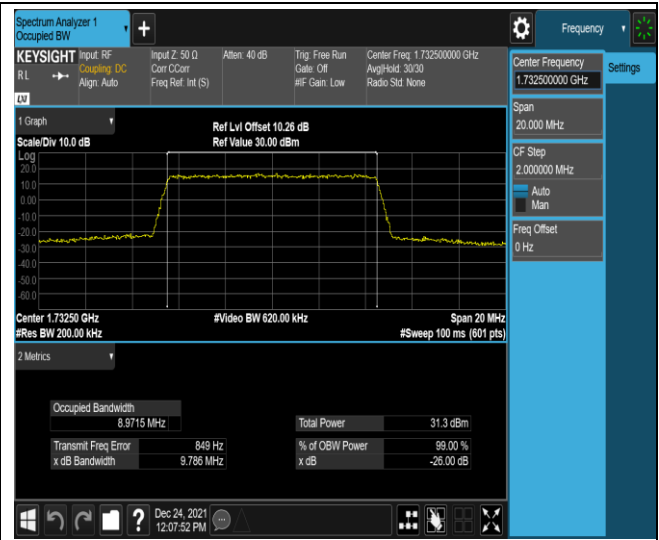

Band4-10MHz-QPSK-20350-50RB#0

Band4-10MHz-16QAM-20000-50RB#0

Band4-10MHz-16QAM-20175-50RB#0

Band4-10MHz-16QAM-20350-50RB#0

Band4-15MHz-QPSK-20025-75RB#0

Band4-15MHz-QPSK-20175-75RB#0

Band4-15MHz-QPSK-20325-75RB#0