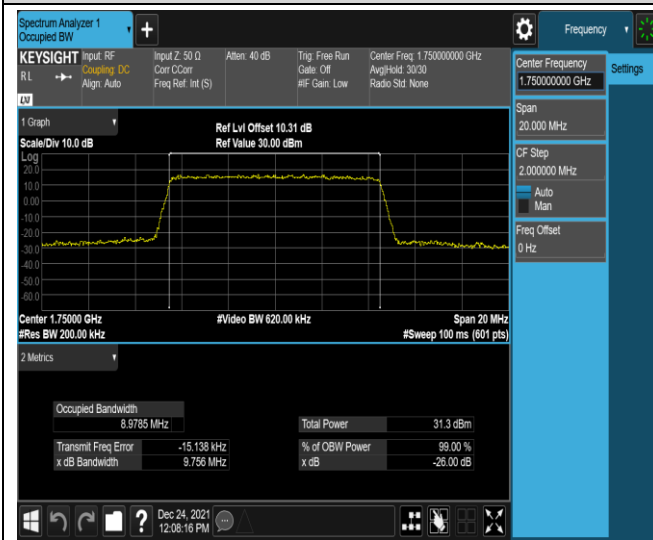

Band4-10MHz-QPSK-20350-50RB#0

Band4-10MHz-16QAM-20000-50RB#0

Band4-10MHz-16QAM-20175-50RB#0

Band4-10MHz-16QAM-20350-50RB#0

Band4-15MHz-QPSK-20025-75RB#0

Band4-15MHz-QPSK-20175-75RB#0

Band4-15MHz-QPSK-20325-75RB#0