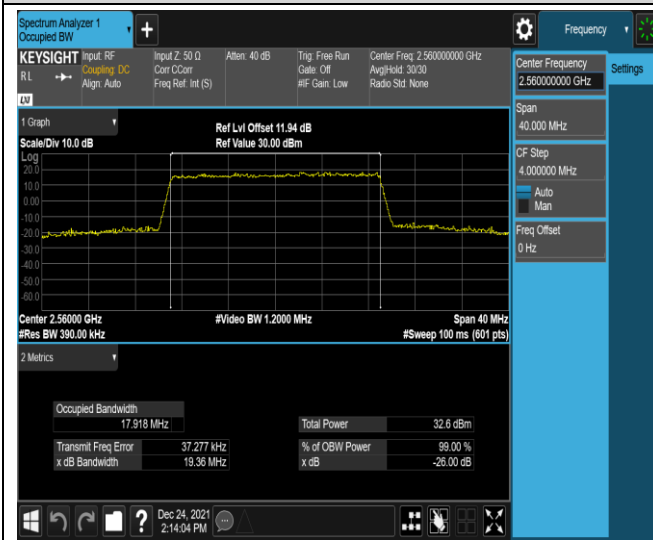

Band7-20MHz-QPSK-21350-100RB#0

Band7-20MHz-16QAM-21100-100RB#0