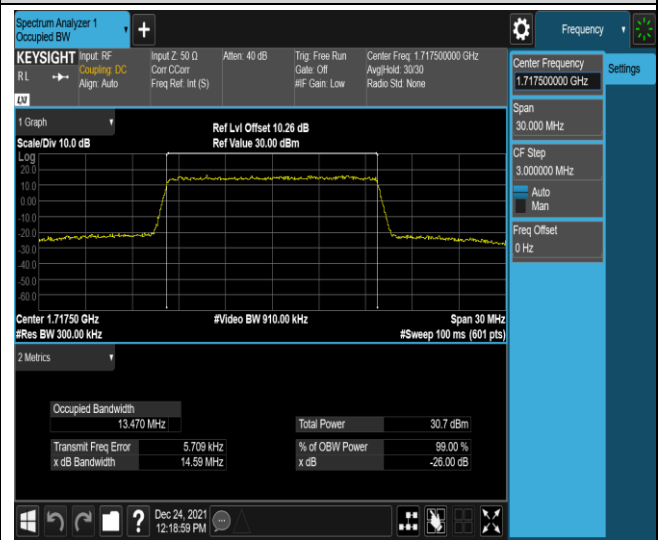

Band4-15MHz-16QAM-2025-75RB#0

Band4-15MHz-16QAM-20325-75RB#0