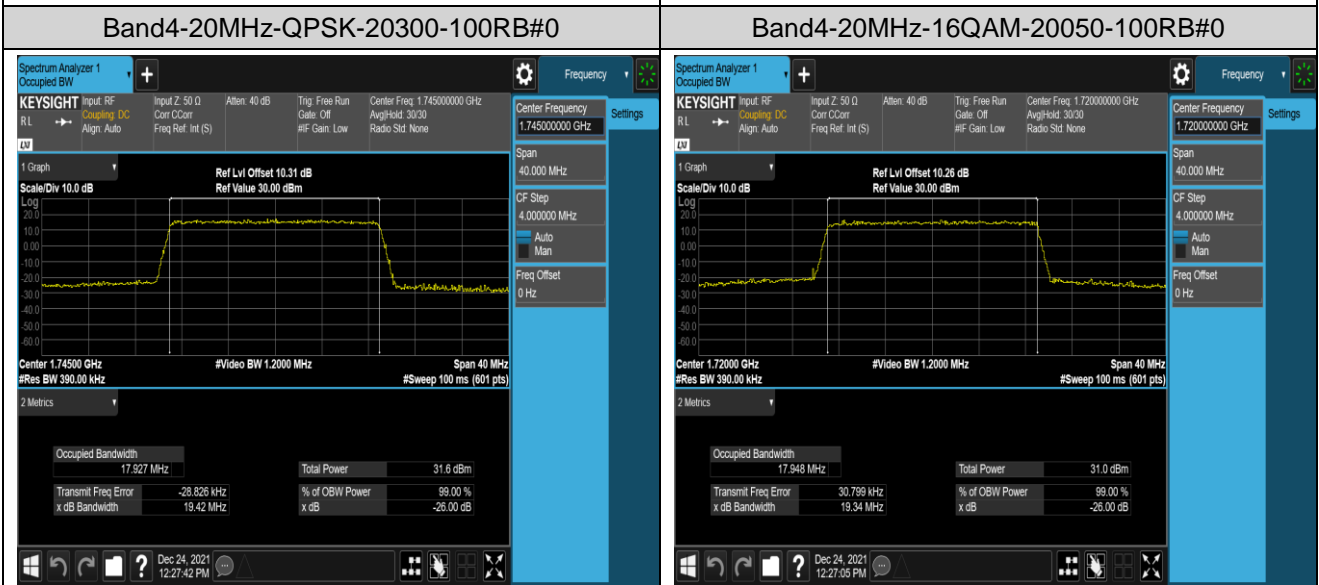

Band4-15MHz-16QAM-2025-75RB#0

Band4-15MHz-16QAM-20175-75RB#0

Band4-15MHz-16QAM-20325-75RB#0

Band4-20MHz-QPSK-20050-100RB#0

Band4-20MHz-QPSK-20175-100RB#0

Band5-1.4MHz-QPSK-20643-6RB#0

Band5-1.4MHz-16QAM-20407-6RB#0