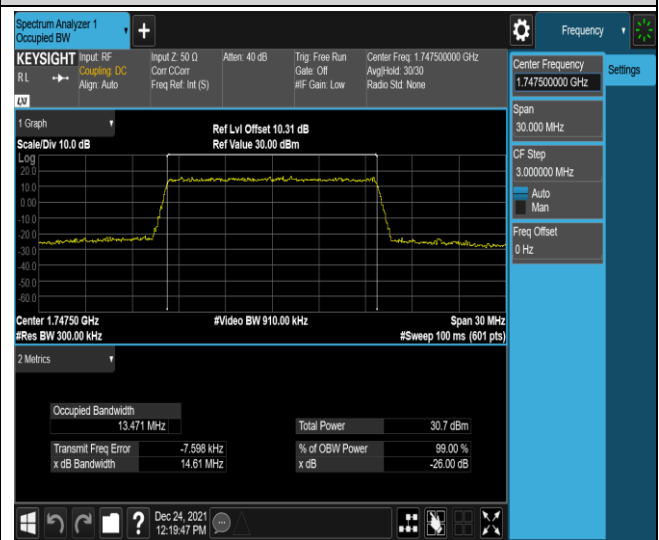

Band4-15MHz-16QAM-20325-75RB#0

Band4-20MHz-QPSK-20175-100RB#0