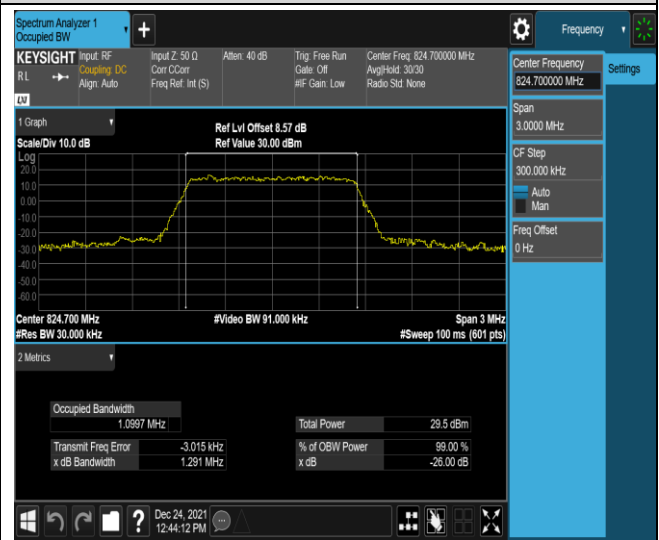

Band5-1.4MHz-16QAM-20407-6RB#0

Band5-1.4MHz-16QAM-20643-6RB#0