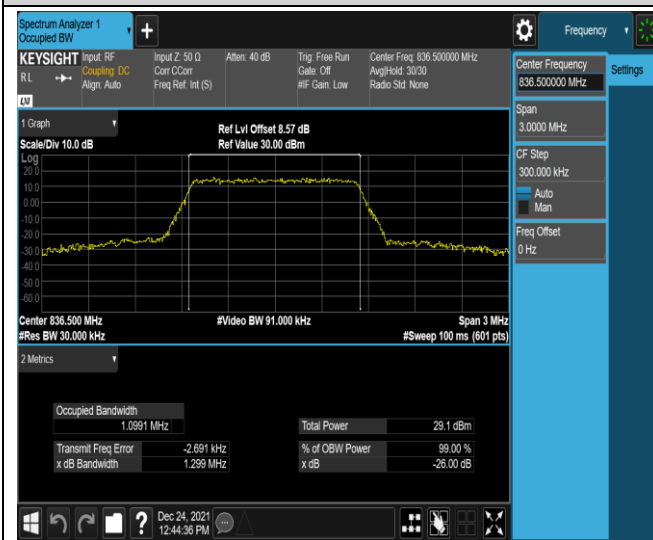

Band5-1.4MHz-16QAM-20525-6RB#0

Band5-3MHz-QPSK-20415-15RB#0