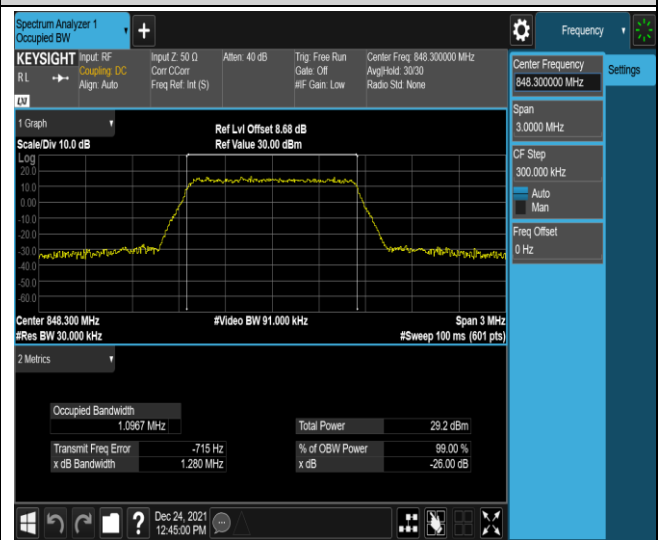

Band5-1.4MHz-16QAM-20643-6RB#0

Band5-3MHz-QPSK-20525-15RB#0