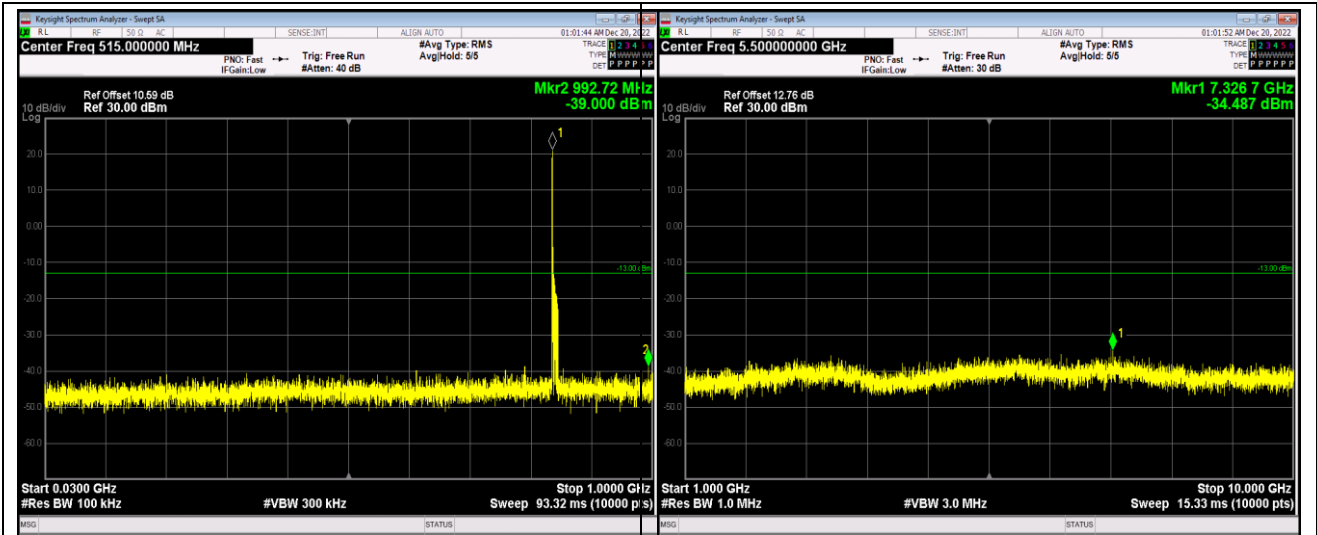

Band5-1.4MHz-64QAM-20525-1RB#0-Range1:30~1000MHz

Band5-1.4MHz-64QAM-20525-1RB#0-Range2:1000~10000MHz

Band5-1.4MHz-64QAM-20643-1RB#0-Range1:30~1000MHz

Band5-1.4MHz-64QAM-20643-1RB#0-Range2:1000~10000MHz

Band5-10MHz-16QAM-20450-1RB#0-Range1:30~1000MHz