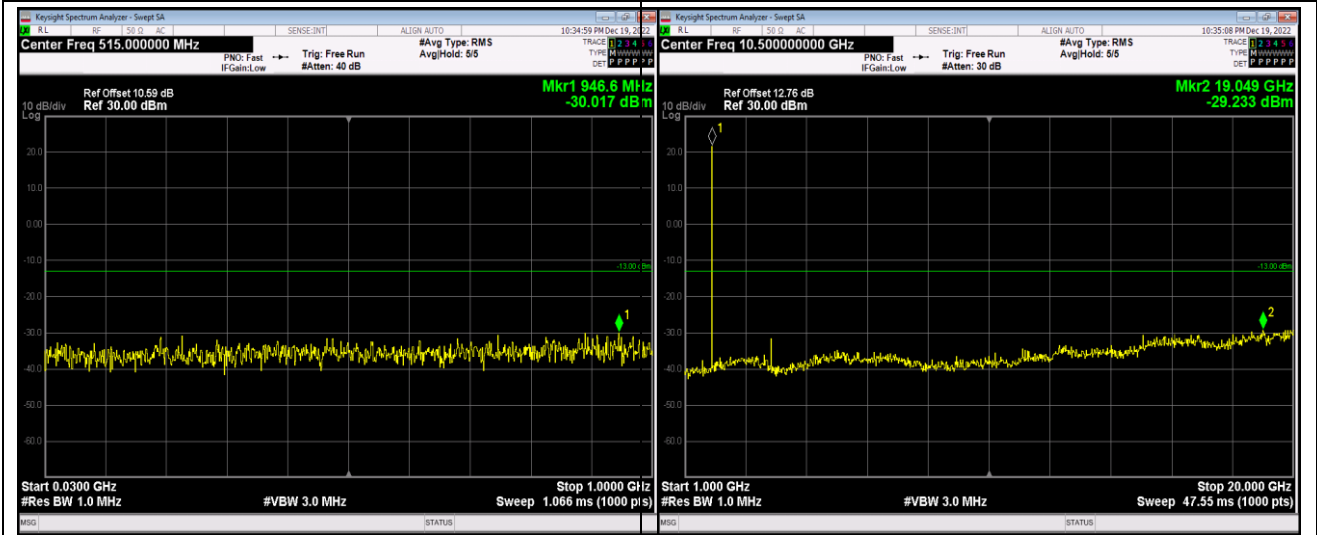

Remark: All bandwidth and all modulation had been tested, but only the worst case data displayed in this report.

Test Graphs

Band2-1.4MHz-16QAM-18607-1RB#0-Range1:30~1000MHz

Band2-1.4MHz-16QAM-18607-1RB#0-Range2:1000~20000MHz