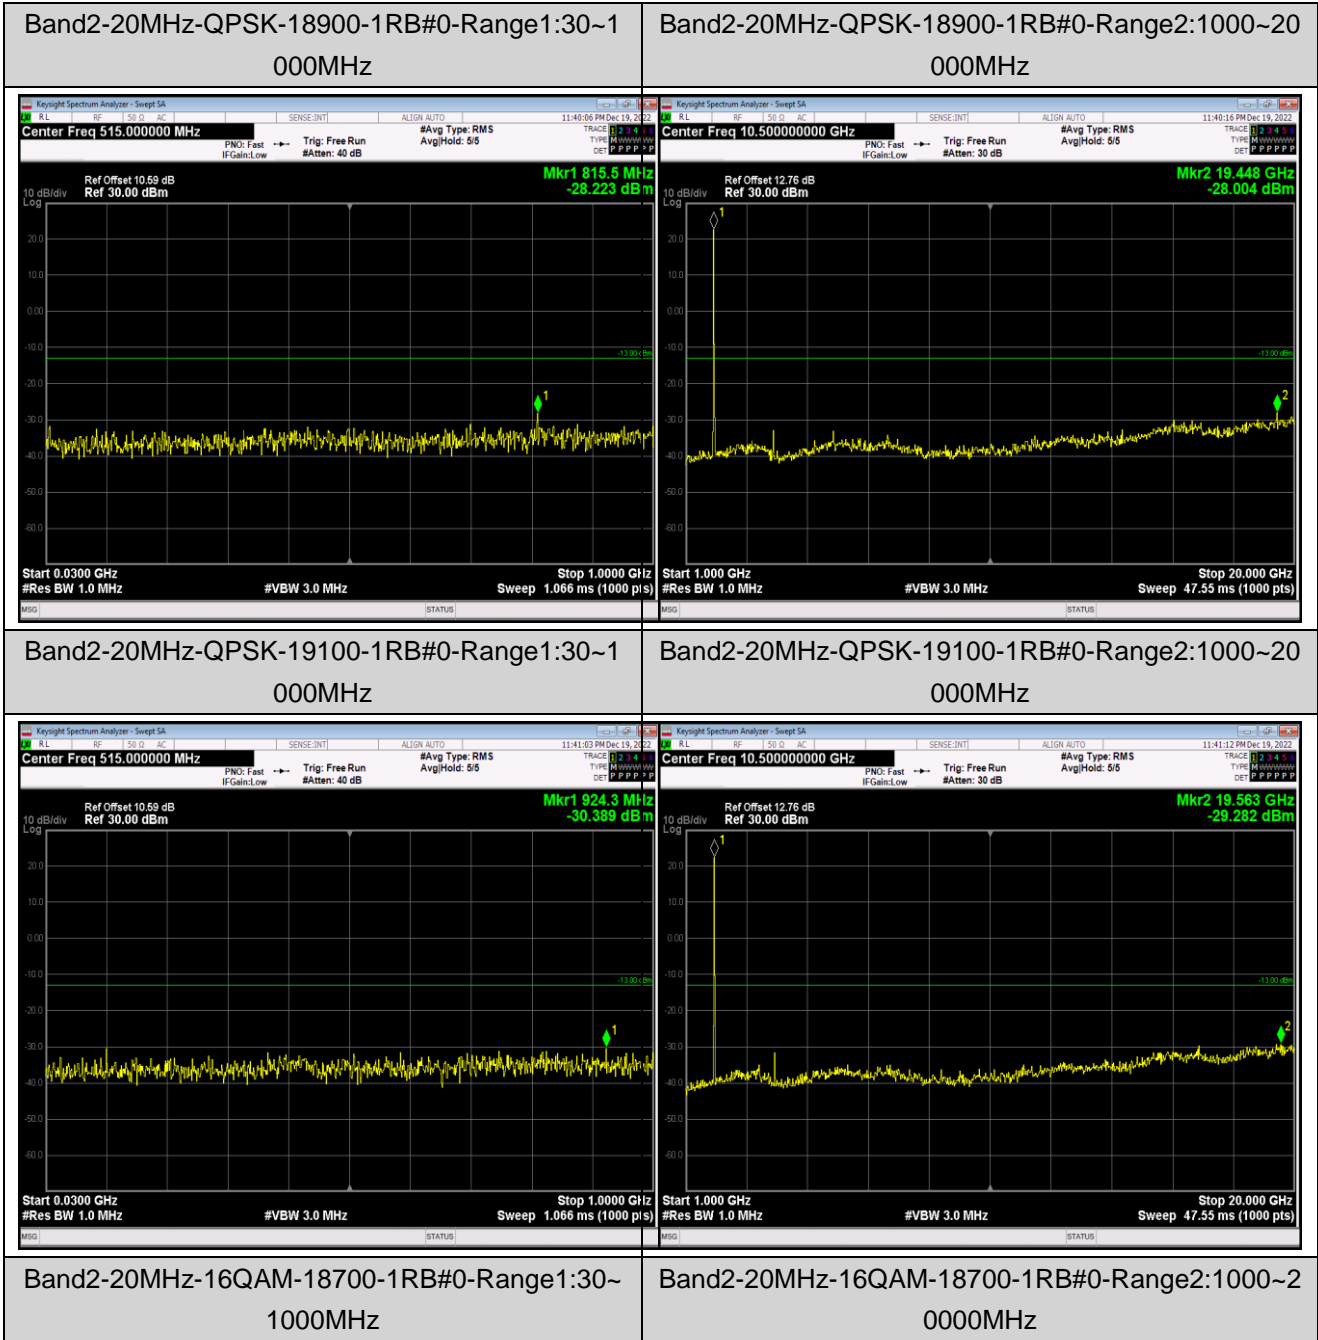

Remark: All bandwidth and all modulation had been tested, but only the worst case data displayed in this report.

Test Graphs

Band2-1.4MHz-16QAM-18607-1RB#0-Range1:30~1000MHz

Band2-1.4MHz-16QAM-18607-1RB#0-Range2:1000~20000MHz

Band2-1.4MHz-16QAM-18900-1RB#0-Range1:30~1000MHz

Band2-1.4MHz-16QAM-18900-1RB#0-Range2:1000~20000MHz

Band2-1.4MHz-64QAM-19193-1RB#0-Range1:30~1000MHz

Band2-1.4MHz-64QAM-19193-1RB#0-Range2:1000~20000MHz

Band2-20MHz-QPSK-18700-1RB#0-Range1:30~1000MHz

Band2-20MHz-QPSK-18700-1RB#0-Range2:1000~20000MHz

Band2-20MHz-16QAM-18900-1RB#0-Range1:30~1000MHz

Band2-20MHz-16QAM-18900-1RB#0-Range2:1000~2000MHz

Band2-20MHz-16QAM-19100-1RB#0-Range1:30~1000MHz

Band2-20MHz-16QAM-19100-1RB#0-Range2:1000~2000MHz