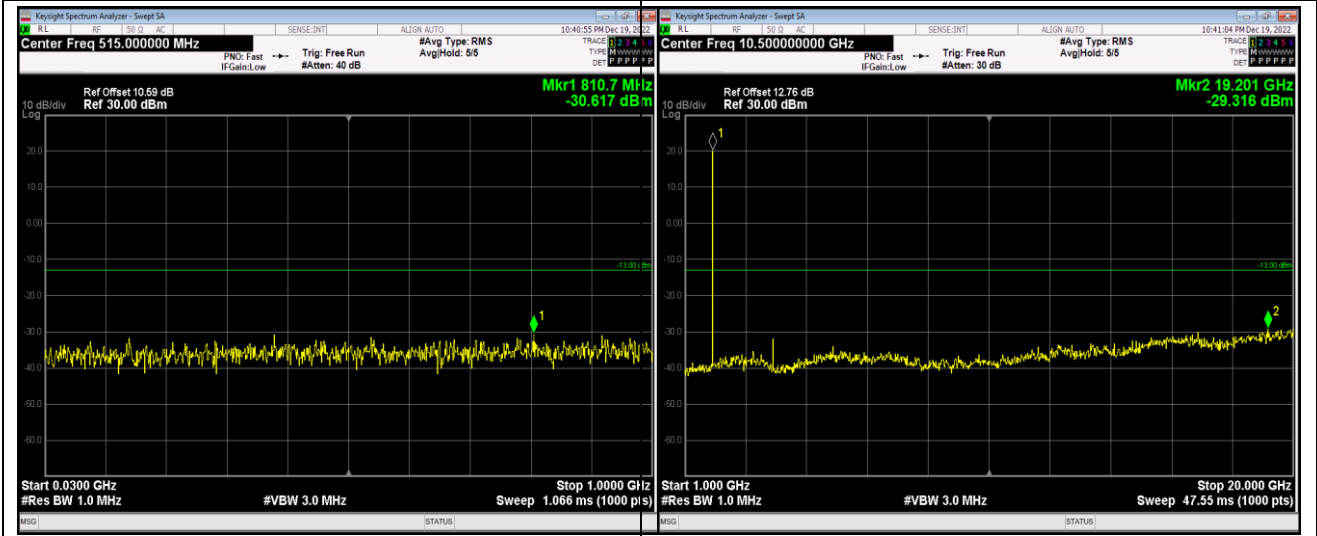

Band2-1.4MHz-16QAM-18900-1RB#0-Range1:30~1000MHz

Band2-1.4MHz-16QAM-18900-1RB#0-Range2:1000~20000MHz