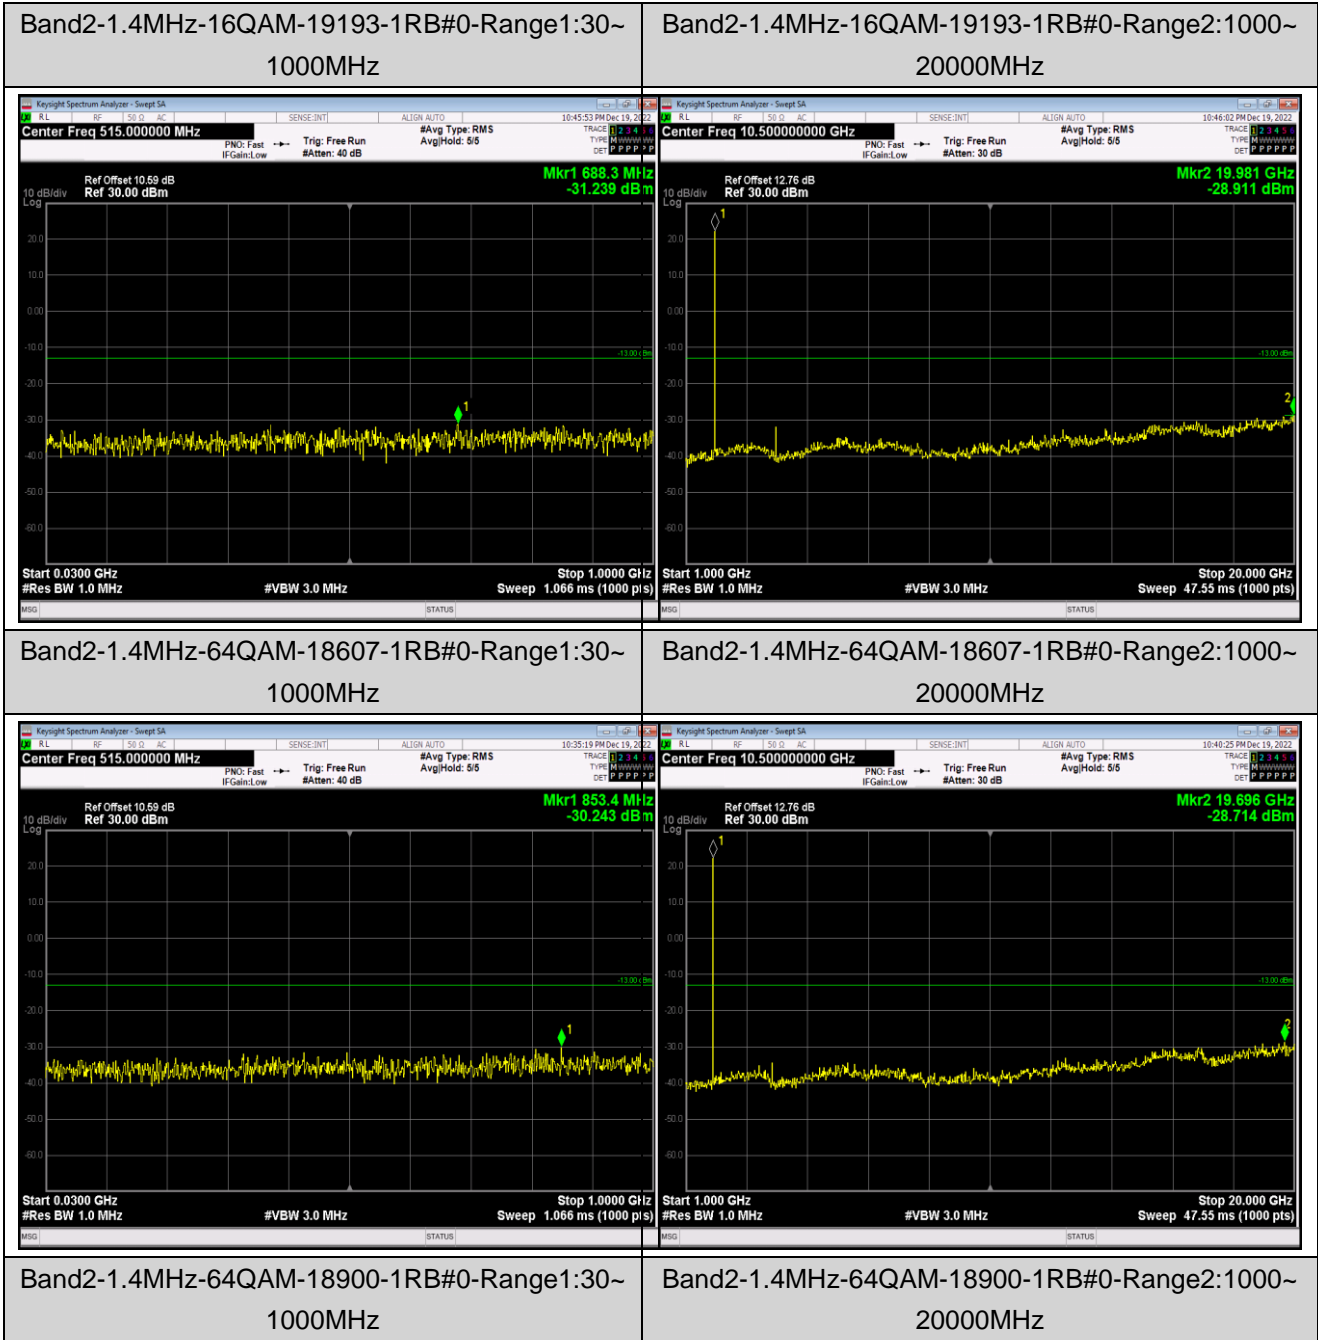

Remark: All bandwidth and all modulation had been tested, but only the worst case data displayed in this report.

Test Graphs

Band2-1.4MHz-16QAM-18607-1RB#0-Range1:30~1000MHz

Band2-1.4MHz-16QAM-18607-1RB#0-Range2:1000~20000MHz

Band2-1.4MHz-16QAM-18900-1RB#0-Range1:30~1000MHz

Band2-1.4MHz-16QAM-18900-1RB#0-Range2:1000~20000MHz

Band2-1.4MHz-64QAM-19193-1RB#0-Range1:30~1000MHz

Band2-1.4MHz-64QAM-19193-1RB#0-Range2:1000~20000MHz

Band2-20MHz-QPSK-18700-1RB#0-Range1:30~1000MHz

Band2-20MHz-QPSK-18700-1RB#0-Range2:1000~20000MHz

Band2-20MHz-16QAM-18900-1RB#0-Range1:30~1000MHz

Band2-20MHz-16QAM-18900-1RB#0-Range2:1000~2000MHz

Band2-20MHz-16QAM-19100-1RB#0-Range1:30~1000MHz

Band2-20MHz-16QAM-19100-1RB#0-Range2:1000~2000MHz