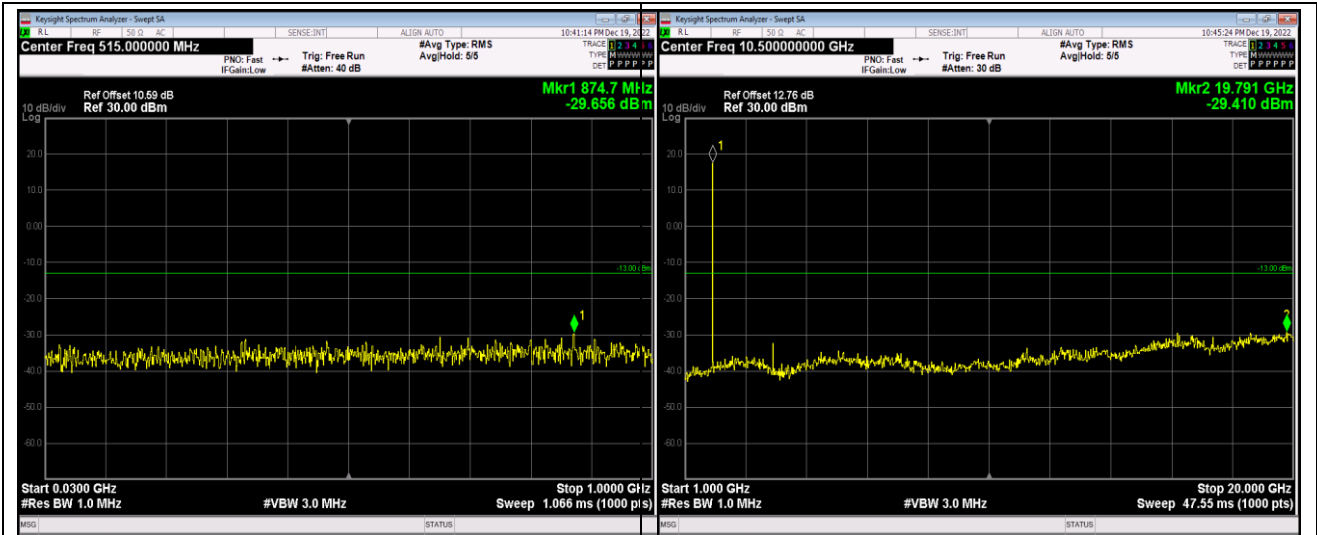

Band2-1.4MHz-64QAM-19193-1RB#0-Range2:1000~20000MHz

Band2-1.4MHz-64QAM-19193-1RB#0-Range1:30~1000MHz