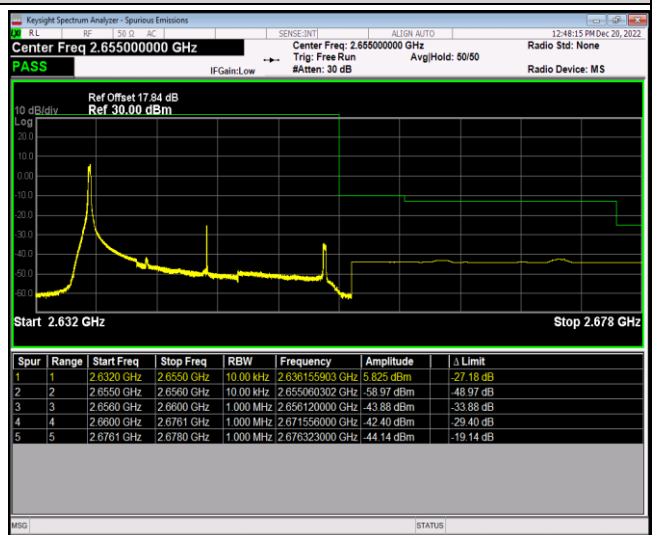

Band41-20MHz-64QAM-41140-1RB#0

Band41-20MHz-64QAM-41140-100RB#0