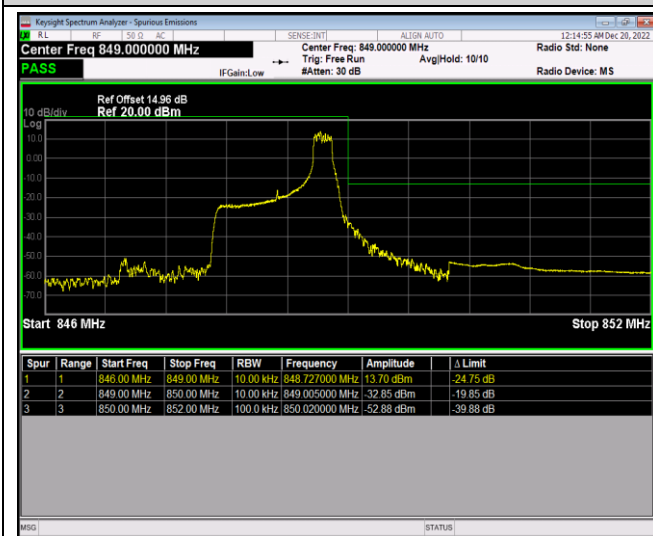

Band4-20MHz-64QAM-20300-100RB#0

Band5-1.4MHz-QPSK-20407-1RB#0

Band5-1.4MHz-QPSK-20407-1RB#5

Band5-1.4MHz-QPSK-20407-6RB#0

Band5-1.4MHz-QPSK-20643-1RB#0

Band5-1.4MHz-QPSK-20643-1RB#5

Band5-1.4MHz-QPSK-20643-6RB#0