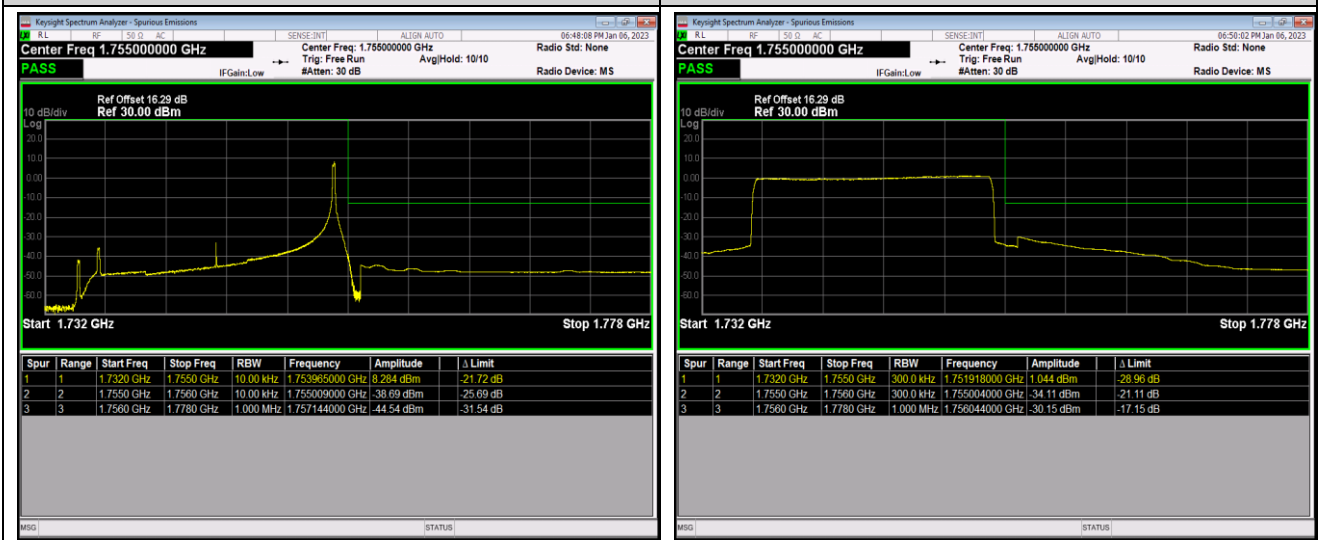

Band4-20MHz-64QAM-20300-1RB#99

Band4-20MHz-64QAM-20300-100RB#0

Band5-1.4MHz-QPSK-20407-1RB#0

Band5-1.4MHz-QPSK-20407-1RB#5