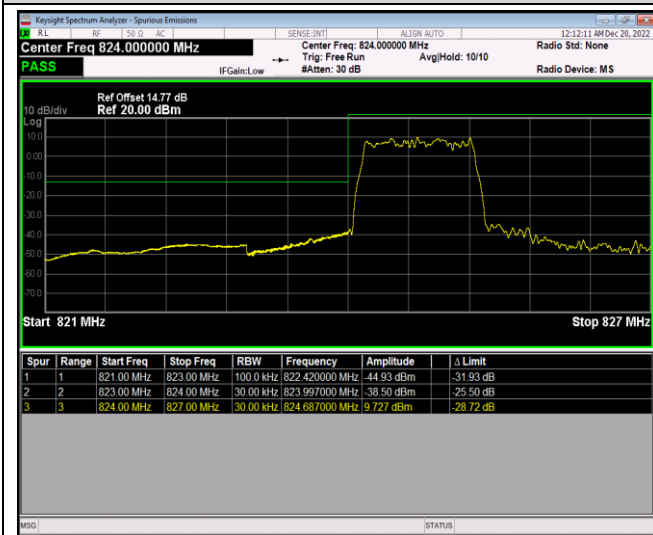

Band4-20MHz-64QAM-20300-100RB#0

Band5-1.4MHz-QPSK-20407-1RB#0

Band5-1.4MHz-QPSK-20407-1RB#5

Band5-1.4MHz-QPSK-20407-6RB#0

Band5-1.4MHz-QPSK-20643-1RB#0

Band5-1.4MHz-QPSK-20643-1RB#5

Band5-1.4MHz-QPSK-20643-6RB#0