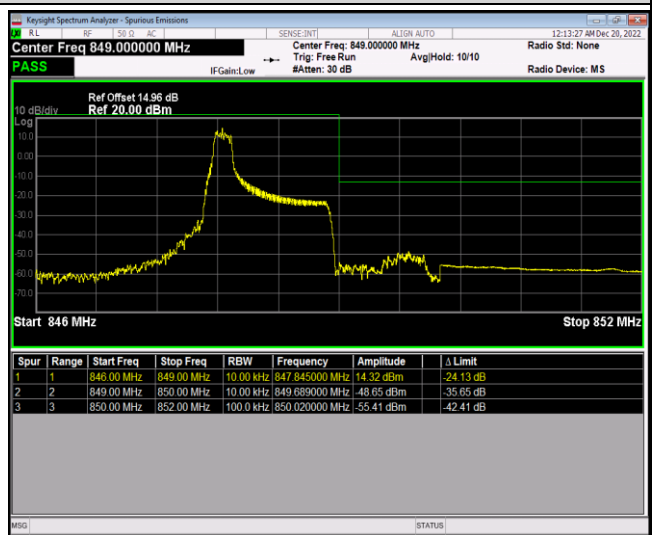

Band4-20MHz-64QAM-20300-100RB#0

Band5-1.4MHz-QPSK-20407-1RB#0

Band5-1.4MHz-QPSK-20407-1RB#5

Band5-1.4MHz-QPSK-20407-6RB#0

Band5-1.4MHz-QPSK-20643-1RB#0

Band5-1.4MHz-QPSK-20643-1RB#5

Band5-1.4MHz-QPSK-20643-6RB#0