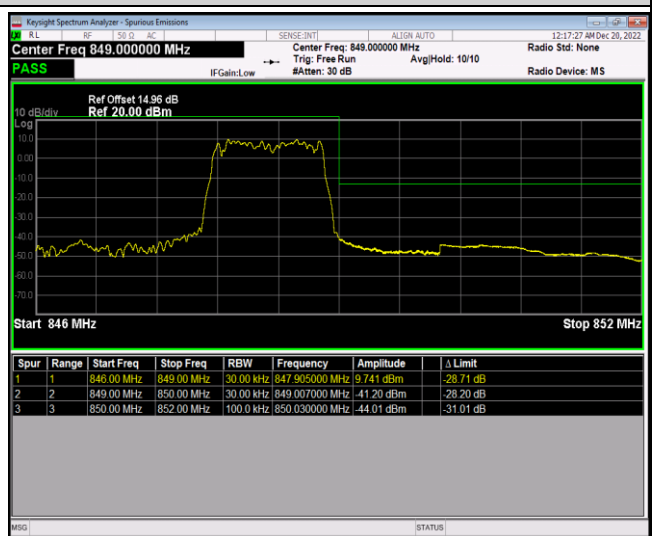

Band5-1.4MHz-QPSK-20643-6RB#0

Band5-1.4MHz-16QAM-20407-1RB#5