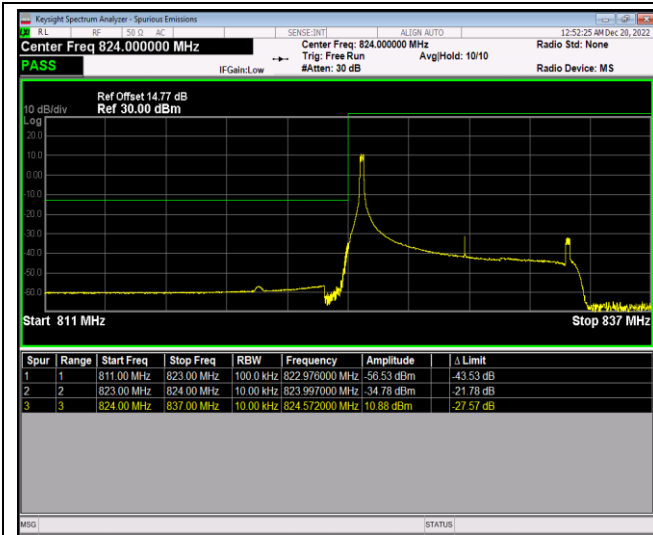

Band5-10MHz-16QAM-20450-1RB#0

Band5-10MHz-16QAM-20450-50RB#0