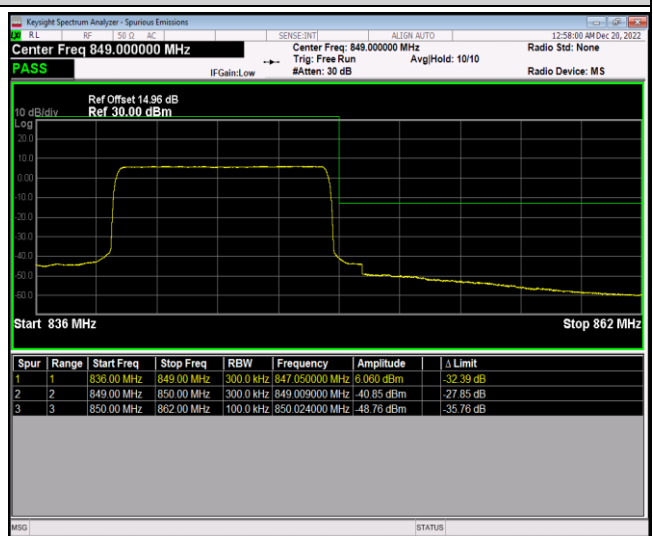

Band5-10MHz-QPSK-20600-50RB#0

Band5-10MHz-16QAM-20450-1RB#49