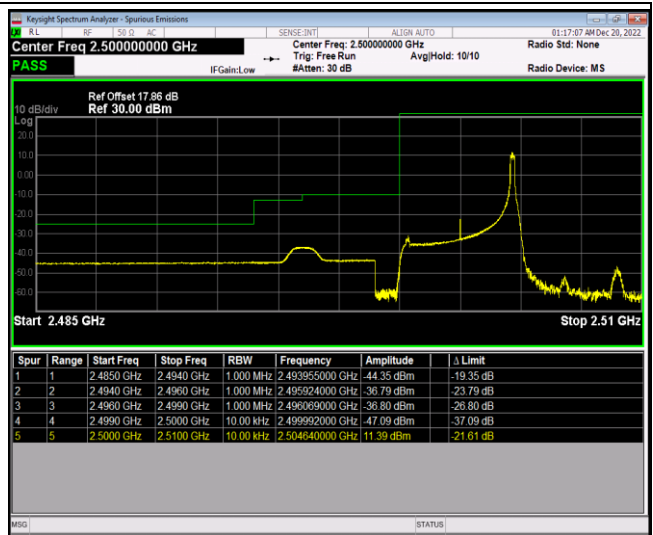

Band7-5MHz-QPSK-20775-1RB#24

Band7-5MHz-QPSK-21425-1RB#0