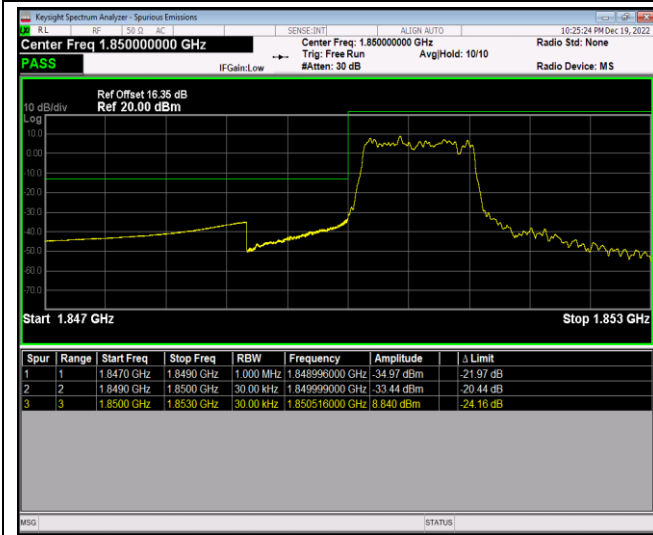

Remark: All bandwidth and all modulation had been tested, but only the worst case data displayed in this report.

Test Graphs

Band2-1.4MHz-64QAM-18607-6RB#0

Band2-1.4MHz-64QAM-19193-1RB#0

Band2-1.4MHz-64QAM-19193-1RB#5