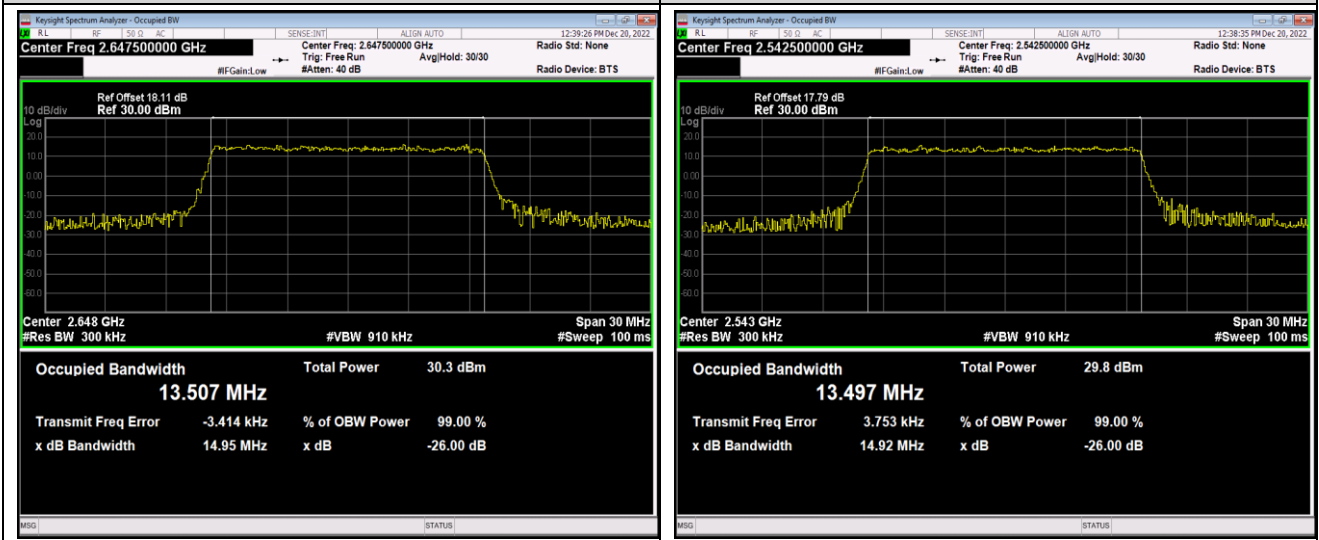

Band41-15MHz-QPSK-41165-75RB#0

Band41-15MHz-16QAM-40115-75RB#0

Band41-15MHz-16QAM-40640-75RB#0

Band41-15MHz-16QAM-41165-75RB#0

Band41-15MHz-64QAM-40115-75RB#0

Band41-15MHz-64QAM-40640-75RB#0

Band41-15MHz-64QAM-41165-75RB#0