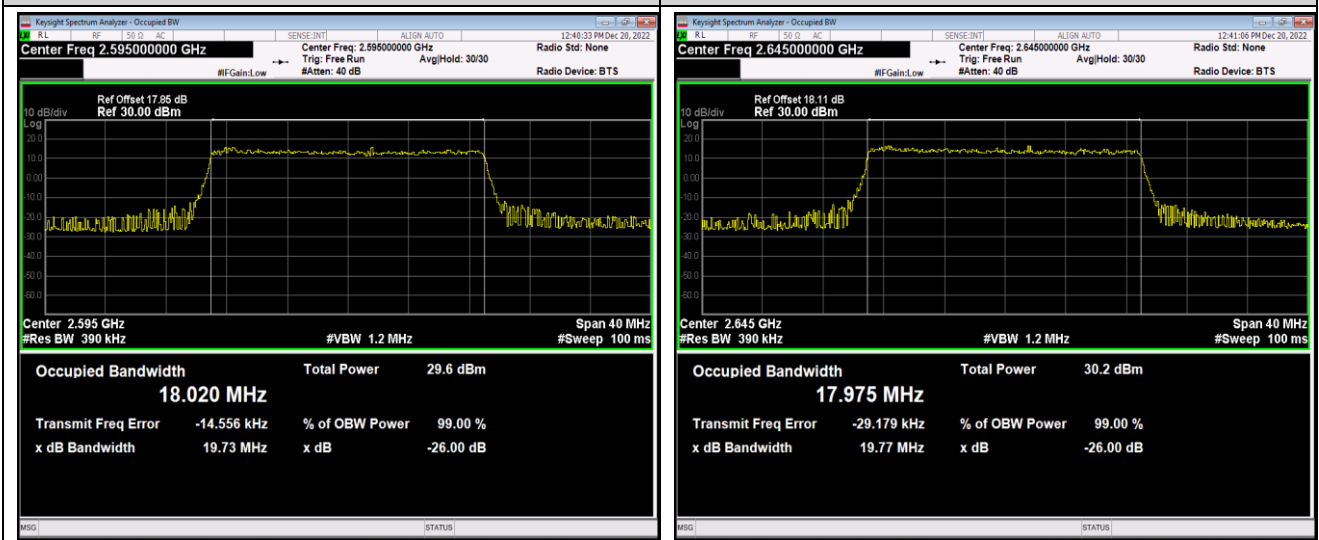

Band41-20MHz-QPSK-40640-100RB#0

Band41-20MHz-QPSK-41140-100RB#0