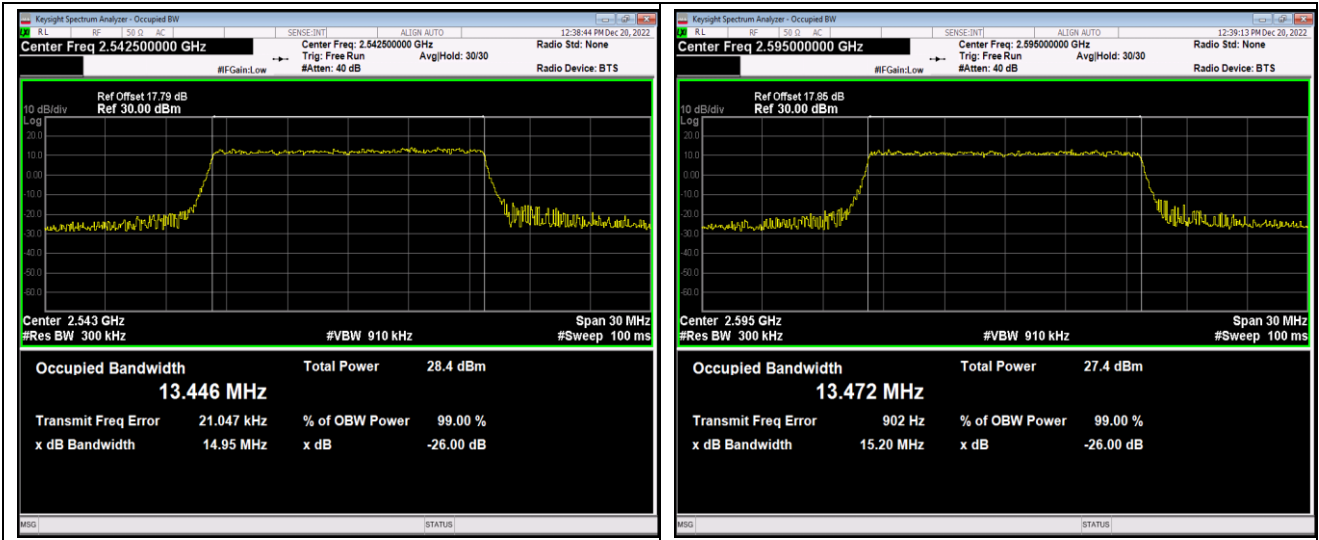

Band41-15MHz-QPSK-41165-75RB#0

Band41-15MHz-16QAM-40115-75RB#0

Band41-15MHz-16QAM-40640-75RB#0

Band41-15MHz-16QAM-41165-75RB#0

Band41-15MHz-64QAM-40115-75RB#0

Band41-15MHz-64QAM-40640-75RB#0

Band41-15MHz-64QAM-41165-75RB#0