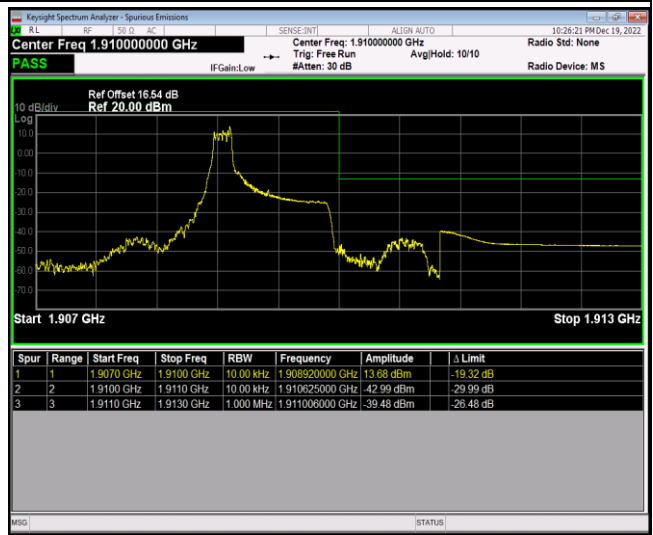

Remark: All bandwidth and all modulation had been tested, but only the worst case data displayed in this report.

Test Graphs

Band2-1.4MHz-64QAM-18607-6RB#0

Band2-1.4MHz-64QAM-19193-1RB#0

Band2-1.4MHz-64QAM-19193-1RB#5