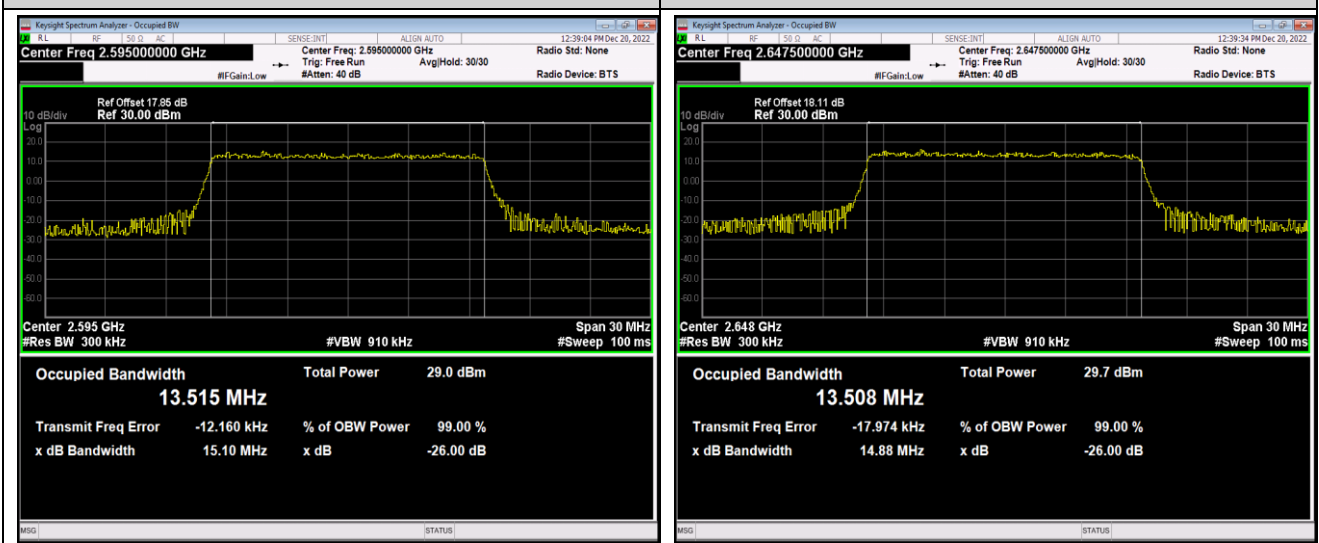

Band41-15MHz-QPSK-41165-75RB#0

Band41-15MHz-16QAM-40115-75RB#0

Band41-15MHz-16QAM-40640-75RB#0

Band41-15MHz-16QAM-41165-75RB#0

Band41-15MHz-64QAM-40115-75RB#0

Band41-15MHz-64QAM-40640-75RB#0

Band41-15MHz-64QAM-41165-75RB#0