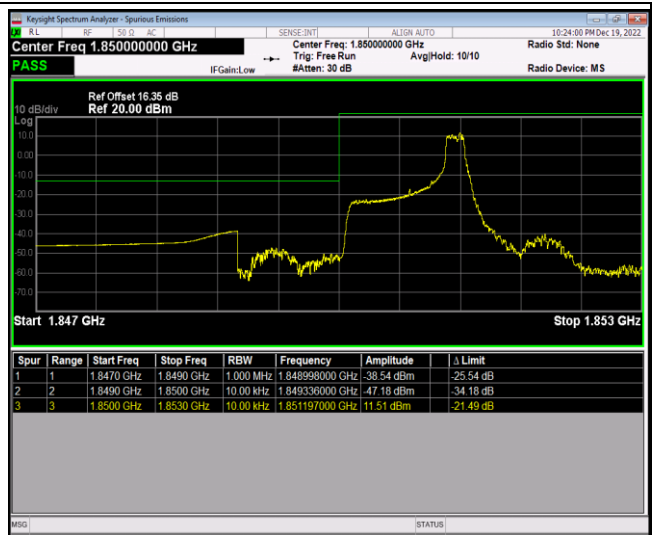

Remark: All bandwidth and all modulation had been tested, but only the worst case data displayed in this report.

Test Graphs

Band2-1.4MHz-64QAM-18607-6RB#0

Band2-1.4MHz-64QAM-19193-1RB#0

Band2-1.4MHz-64QAM-19193-1RB#5