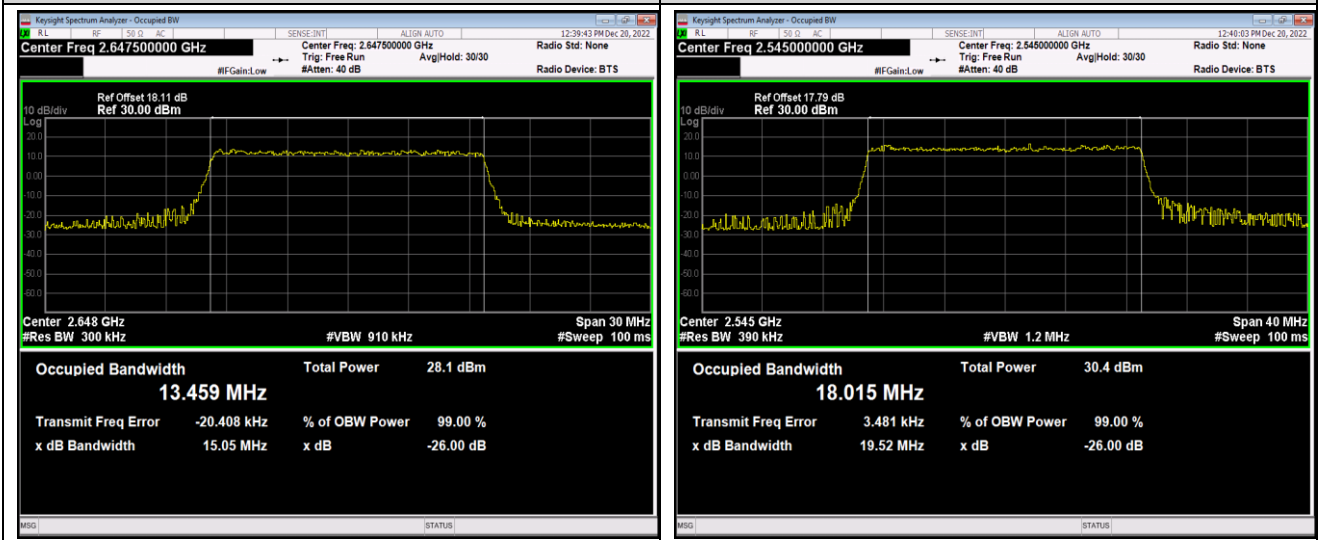

Band41-15MHz-64QAM-41165-75RB#0

Band41-20MHz-QPSK-40140-100RB#0