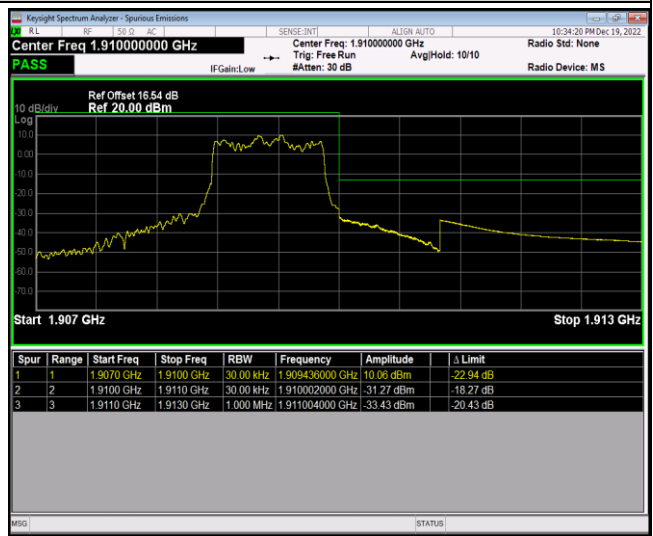

Band2-1.4MHz-64QAM-19193-6RB#0