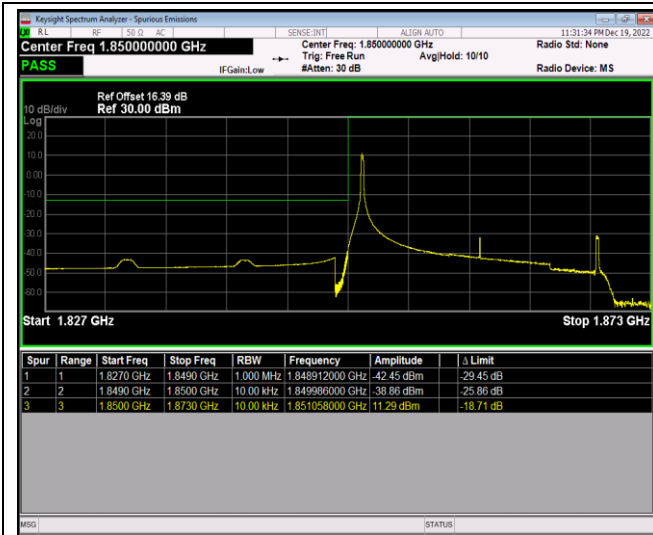

Band2-20MHz-QPSK-18700-1RB#0