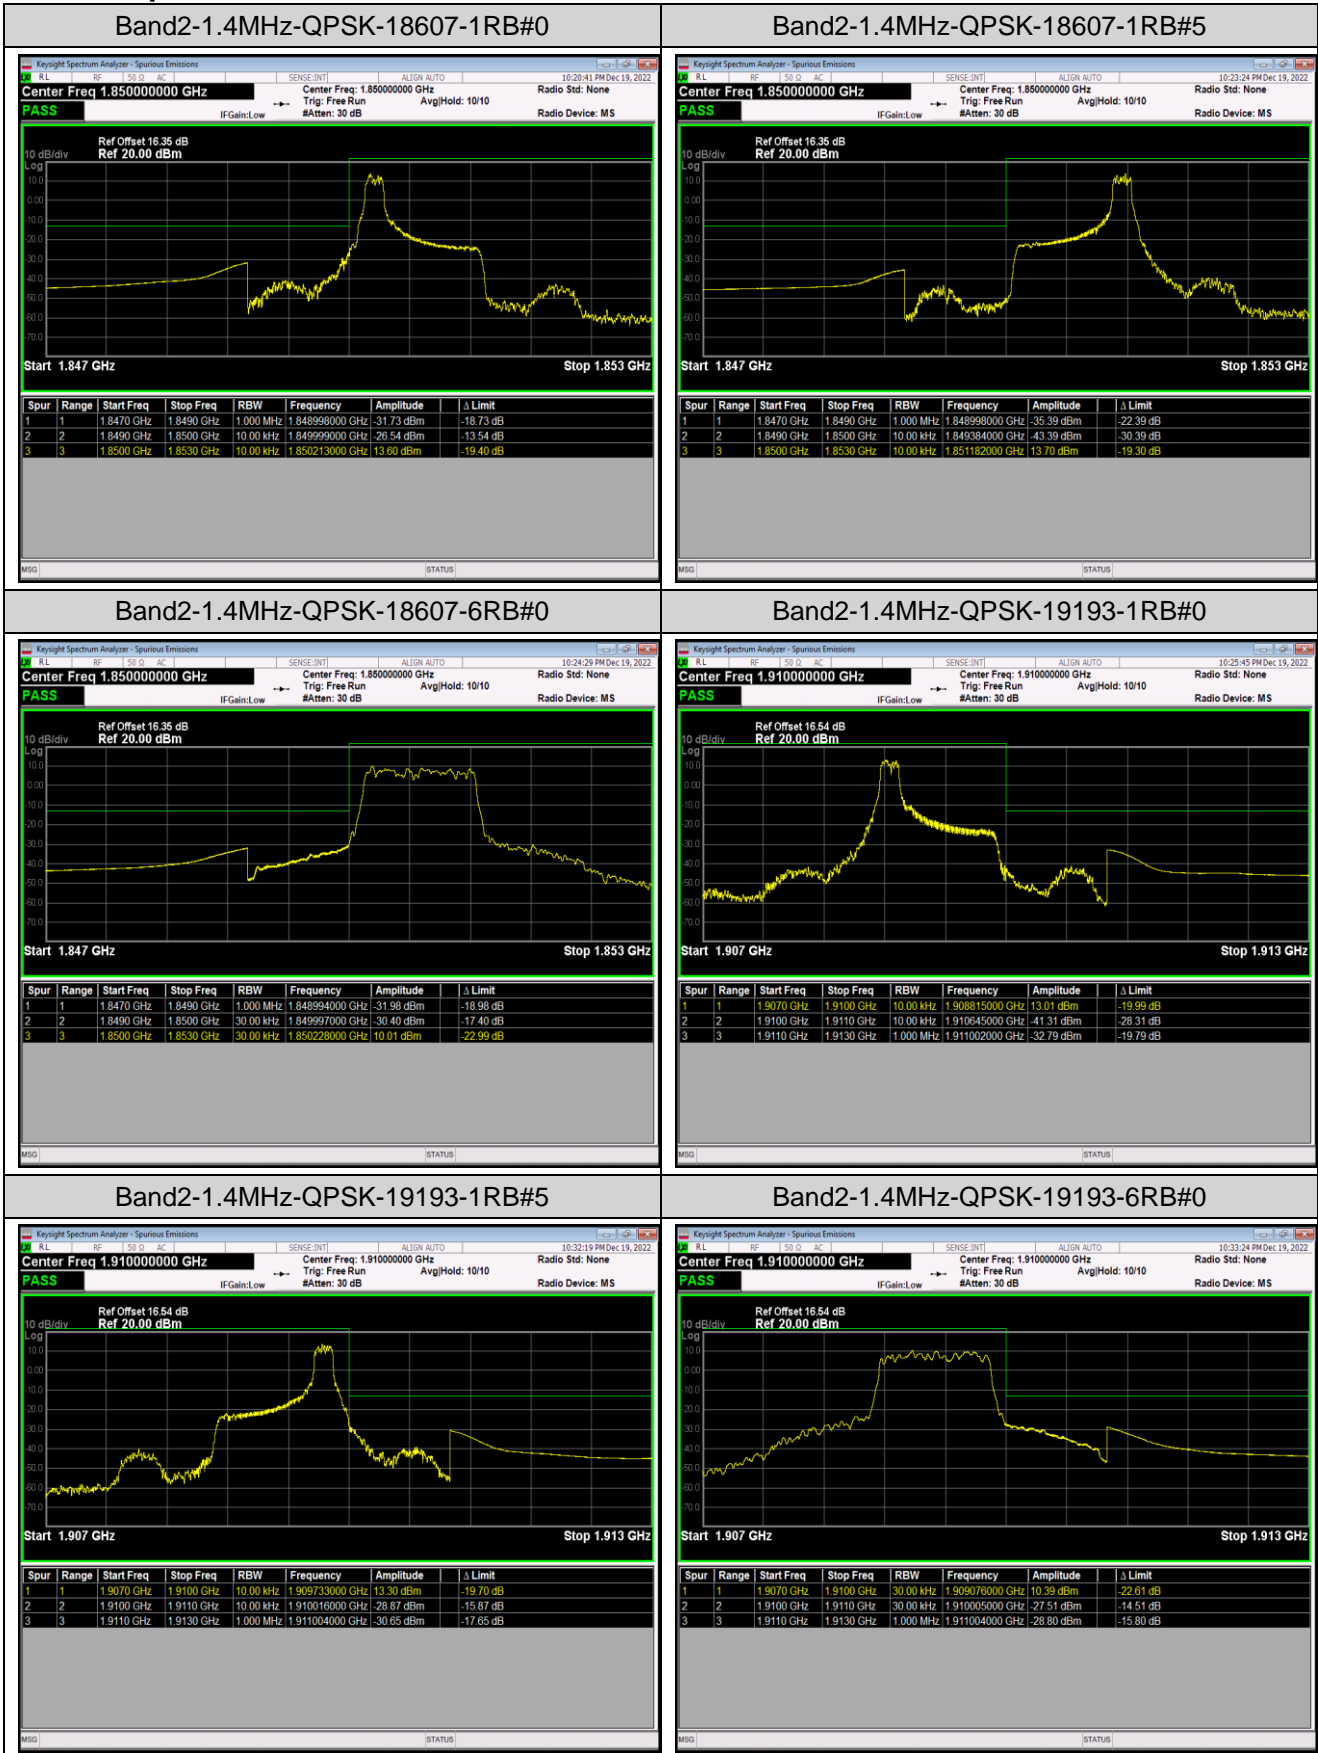

Test Graphs