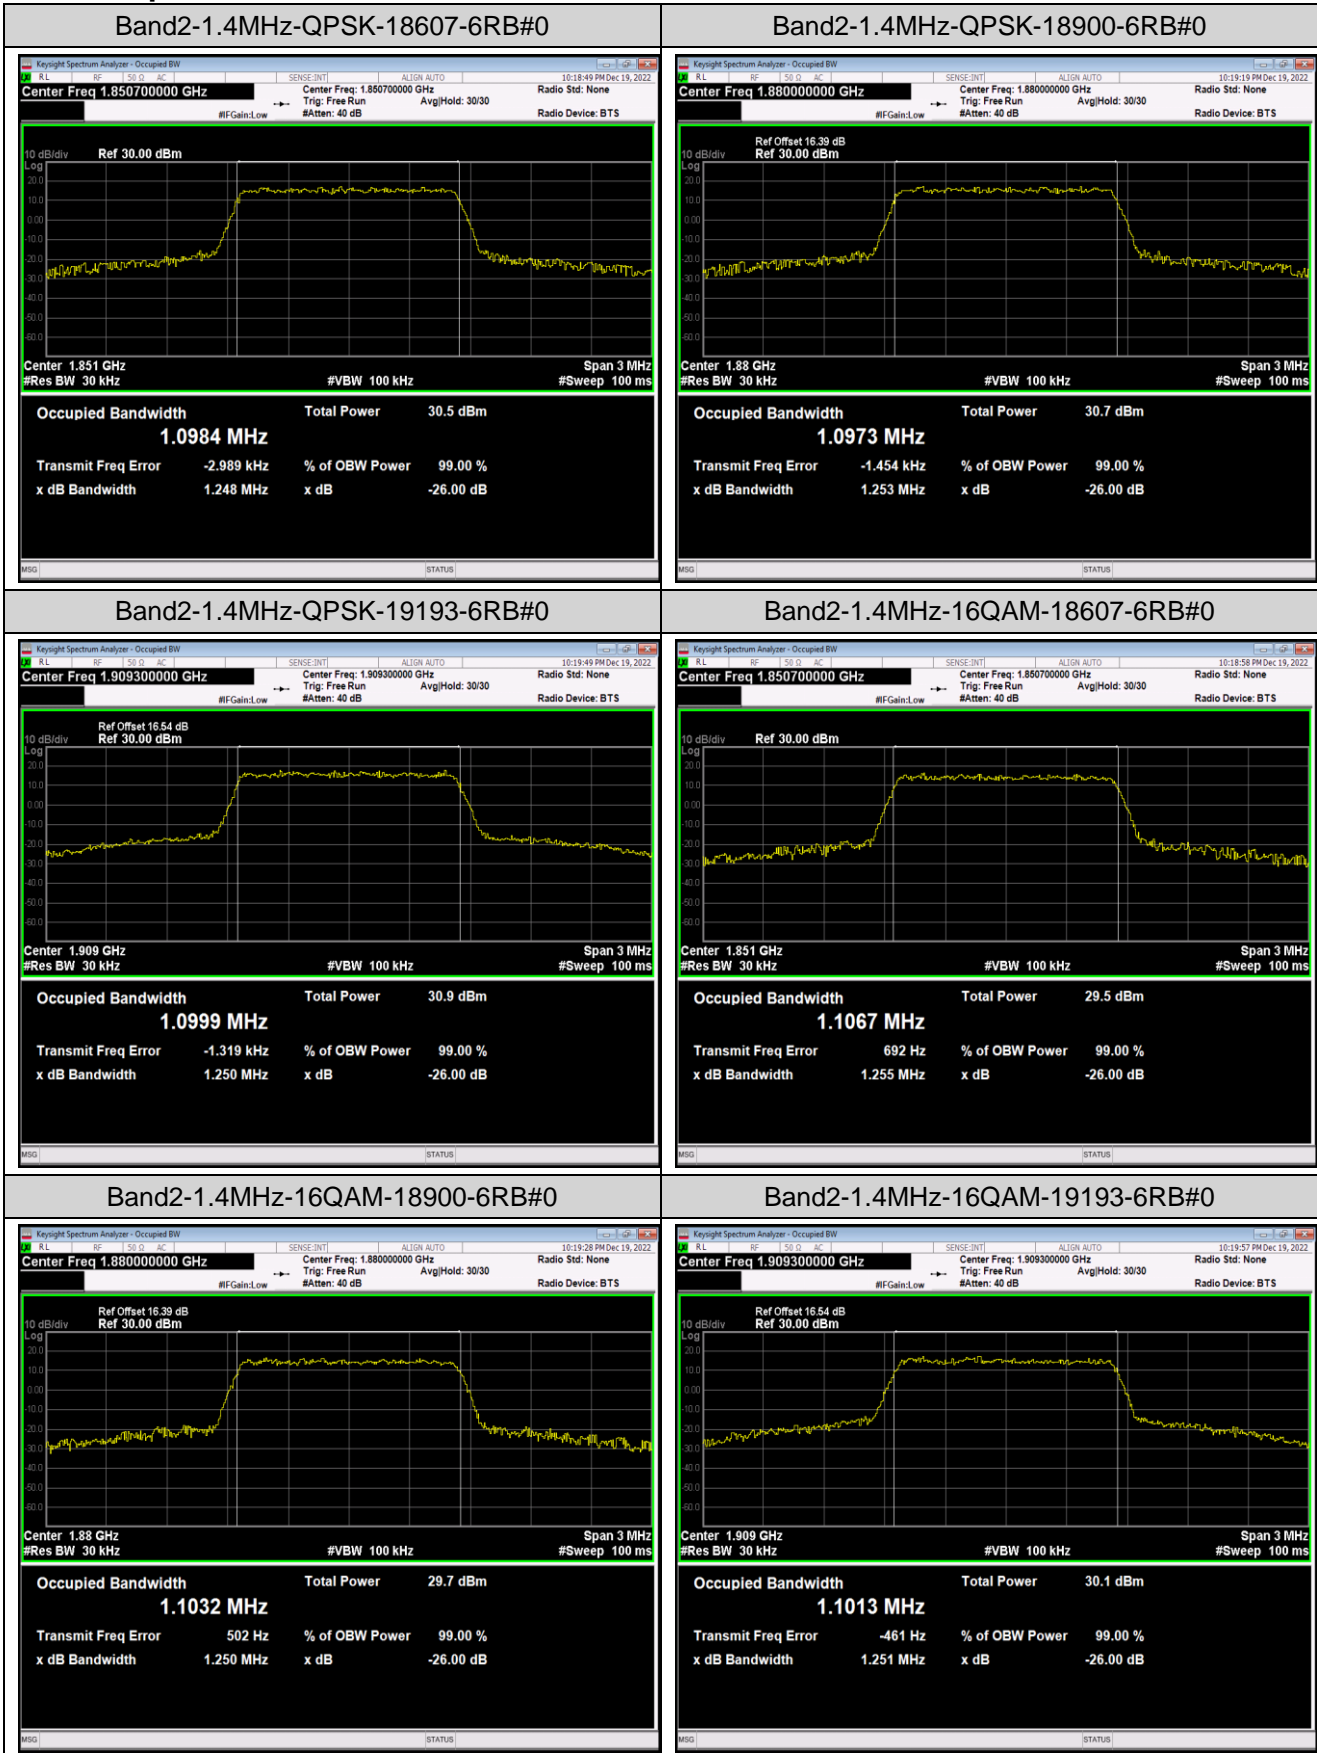

Test Graphs