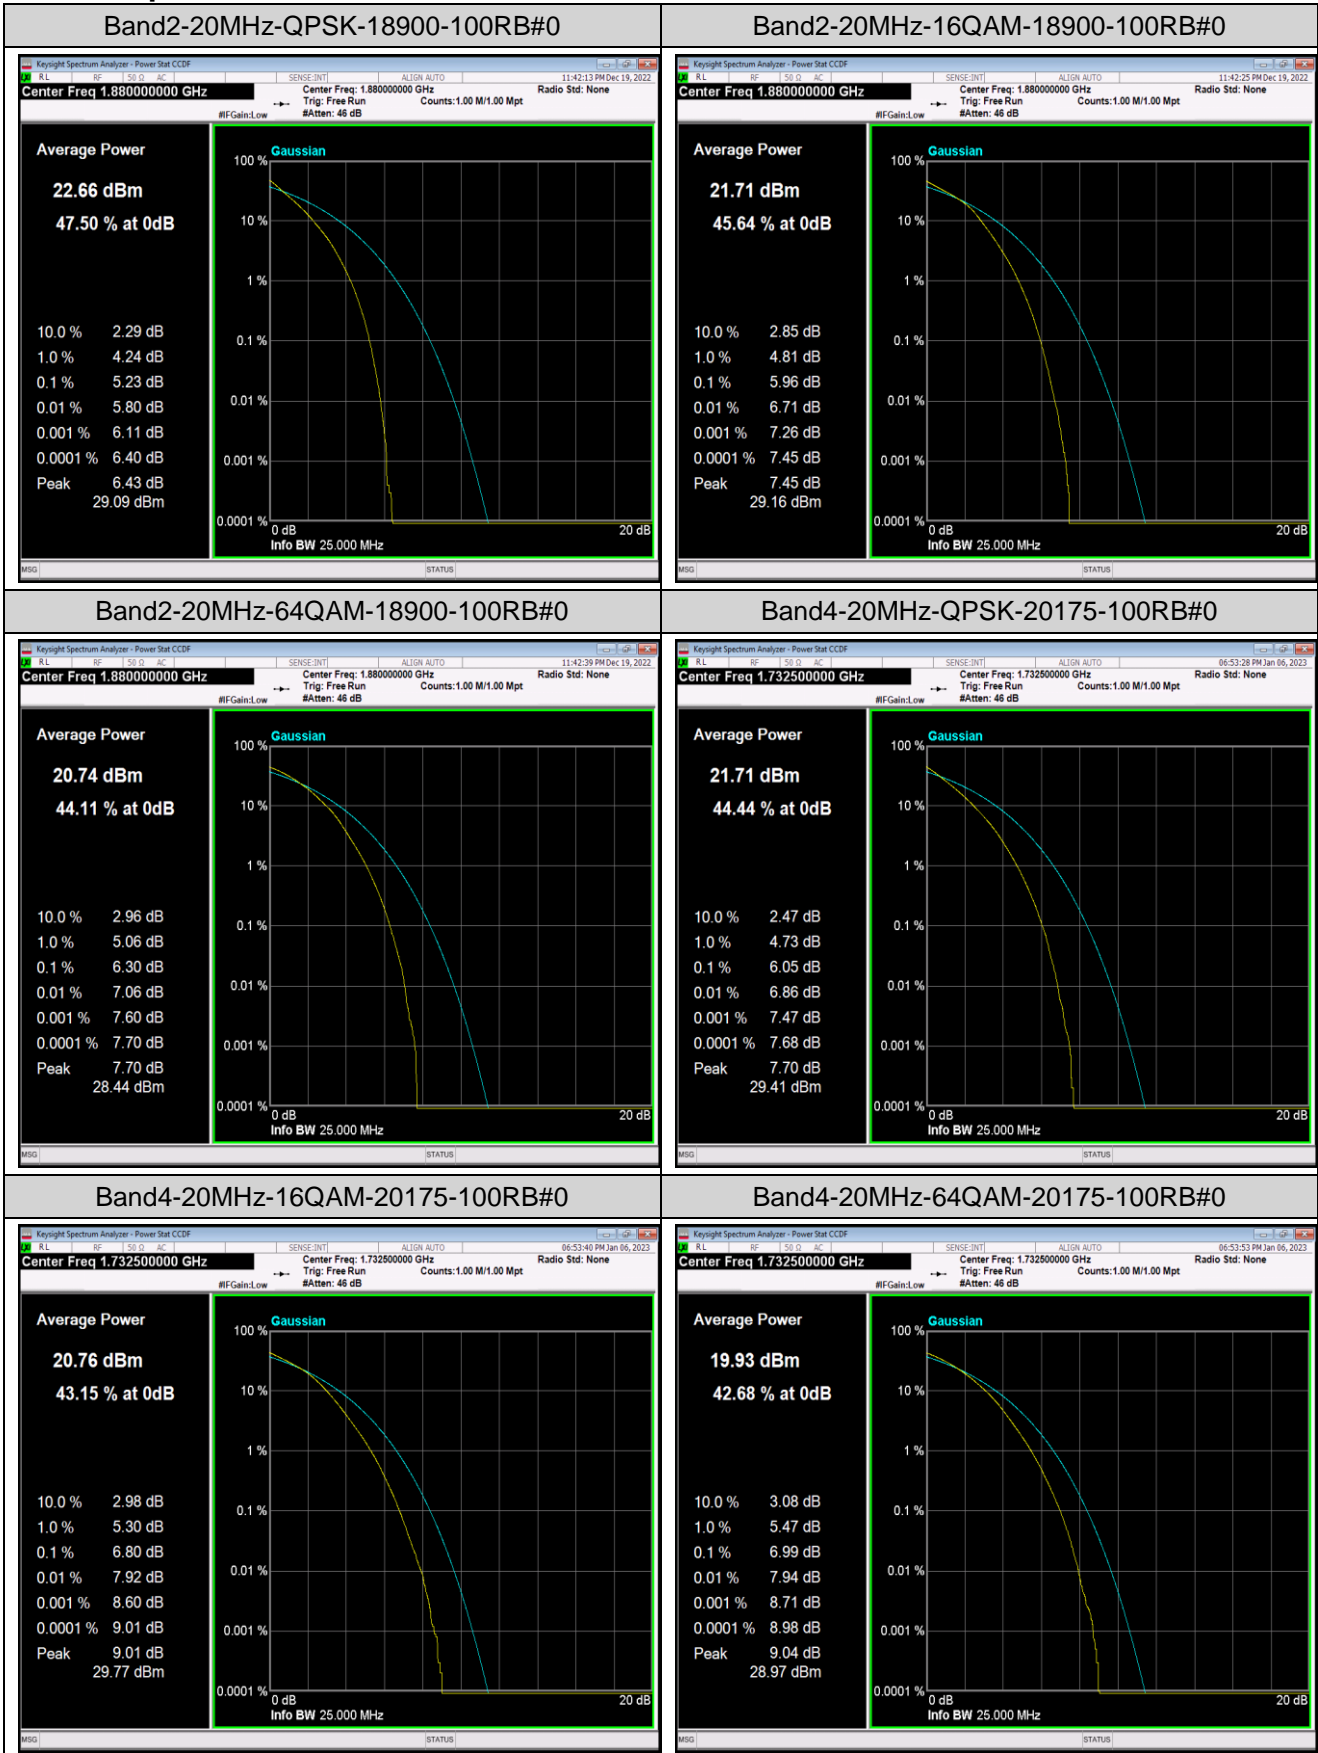

Test Graphs