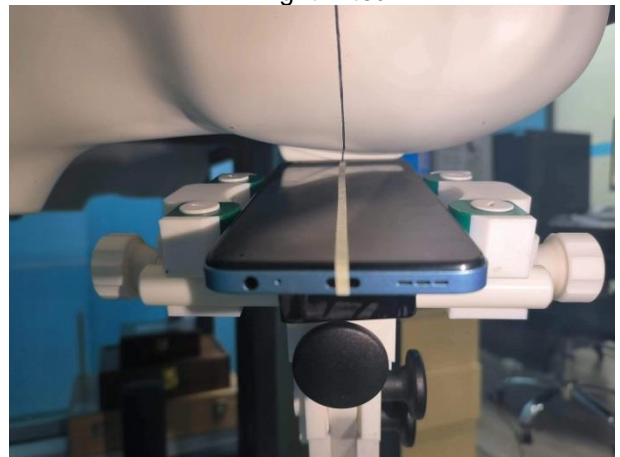

EUT Photos (Model: X669C)

EUT Antenna Locations

SAR Test Setup Photos

Head

Right Cheek

Right Tilted

Left Cheek

Left Tilted

Body

Front side (10mm)

Back side(10mm)

Left side(10mm)

Right side(10mm)

Top side(10mm)