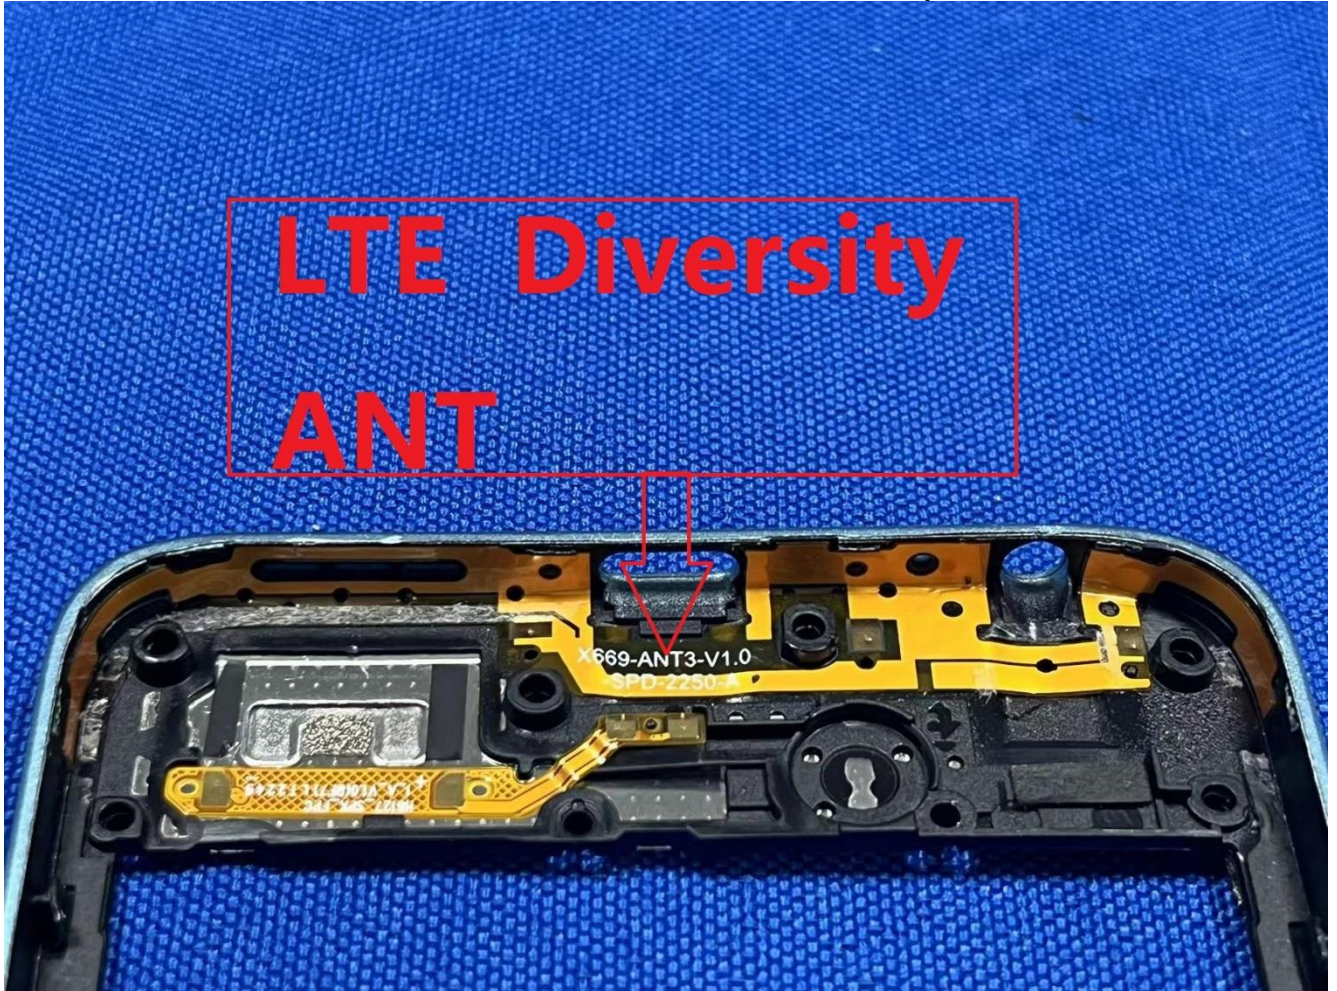

EUT Photos (Model: X669C)

EUT Antenna Locations

SAR Test Setup Photos

Head

Right Cheek

Right Tilted

Left Cheek

Left Tilted

Body

Front side (10mm)

Back side(10mm)

Left side(10mm)

Right side(10mm)

Top side(10mm)