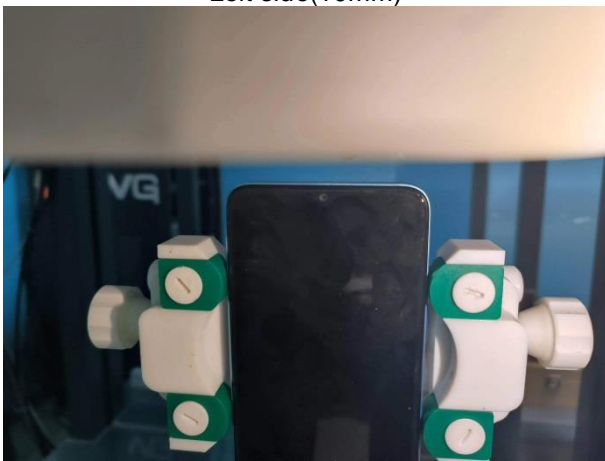

EUT Photos (Model: X669C)

EUT Antenna Locations

SAR Test Setup Photos

Head

Right Cheek

Right Tilted

Left Cheek

Left Tilted

Body

Front side (10mm)

Back side(10mm)

Left side(10mm)

Right side(10mm)

Top side(10mm)