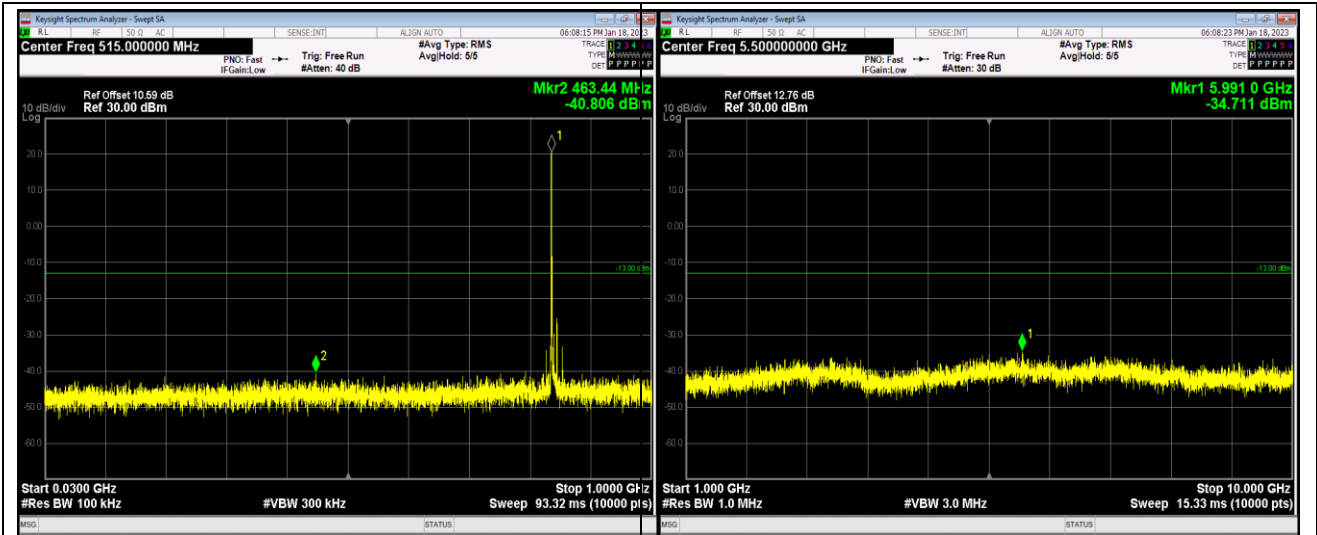

Band5-1.4MHz-64QAM-20525-1RB#0-Range2:1000~10000MHz

Band5-1.4MHz-64QAM-20643-1RB#0-Range1:30~1000MHz

Band5-1.4MHz-64QAM-20643-1RB#0-Range2:1000~10000MHz

Band5-10MHz-16QAM-20450-1RB#0-Range1:30~1000MHz

Band5-10MHz-16QAM-20450-1RB#0-Range2:1000~10000MHz