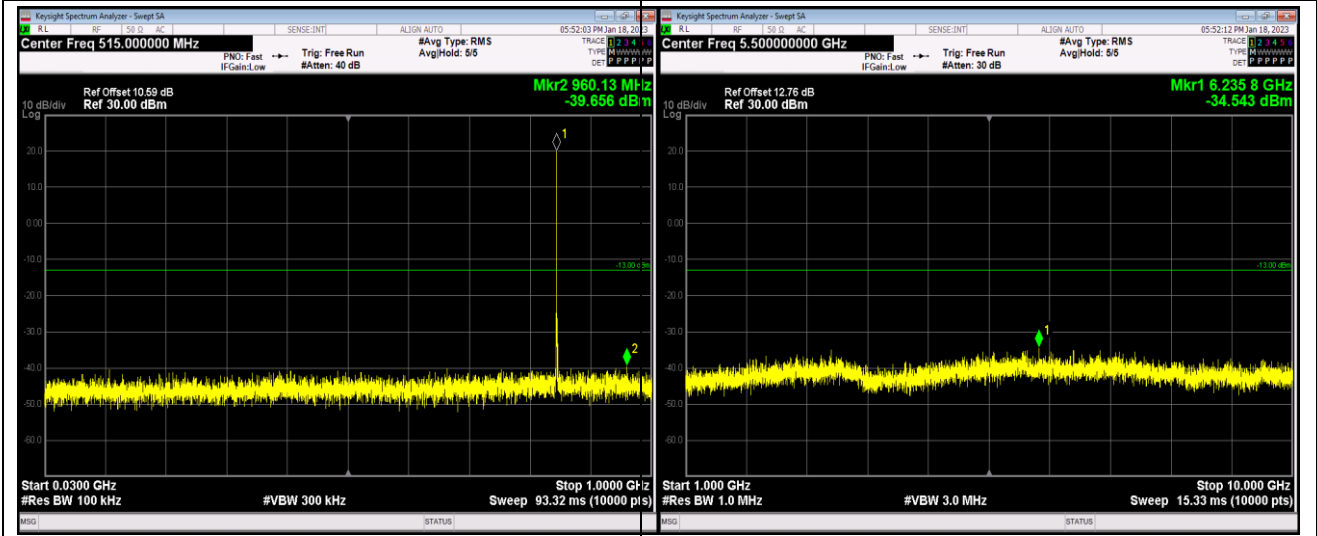

Band5-1.4MHz-QPSK-20643-1RB#0-Range1:30~1000MHz

Band5-1.4MHz-QPSK-20643-1RB#0-Range2:1000~10000MHz

Band5-1.4MHz-16QAM-20407-1RB#0-Range1:30~1000MHz

Band5-1.4MHz-16QAM-20407-1RB#0-Range2:1000~10000MHz

Band5-1.4MHz-64QAM-20525-1RB#0-Range1:30~1000MHz

Band5-1.4MHz-64QAM-20525-1RB#0-Range2:1000~10000MHz

Band5-1.4MHz-64QAM-20643-1RB#0-Range1:30~1000MHz

Band5-1.4MHz-64QAM-20643-1RB#0-Range2:1000~10000MHz

Band5-10MHz-16QAM-20450-1RB#0-Range1:30~1000MHz

Band5-10MHz-16QAM-20450-1RB#0-Range2:1000~10000MHz