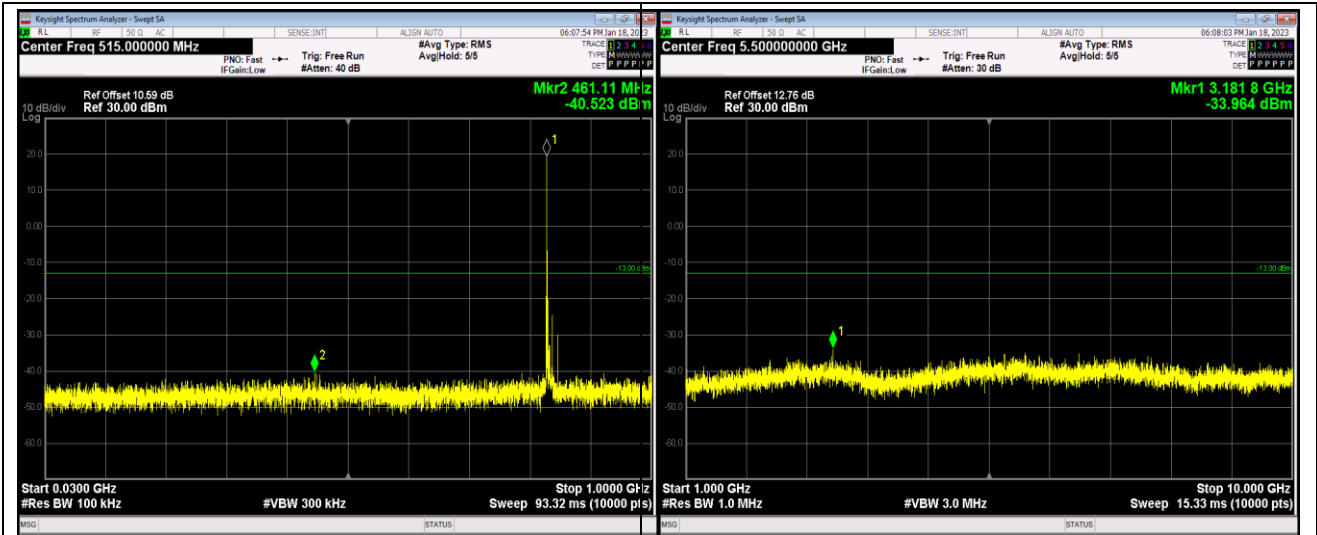

Band5-10MHz-64QAM-20600-1RB#0-Range2:1000~10000MHz

Band5-10MHz-64QAM-20600-1RB#0-Range1:30~1000MHz