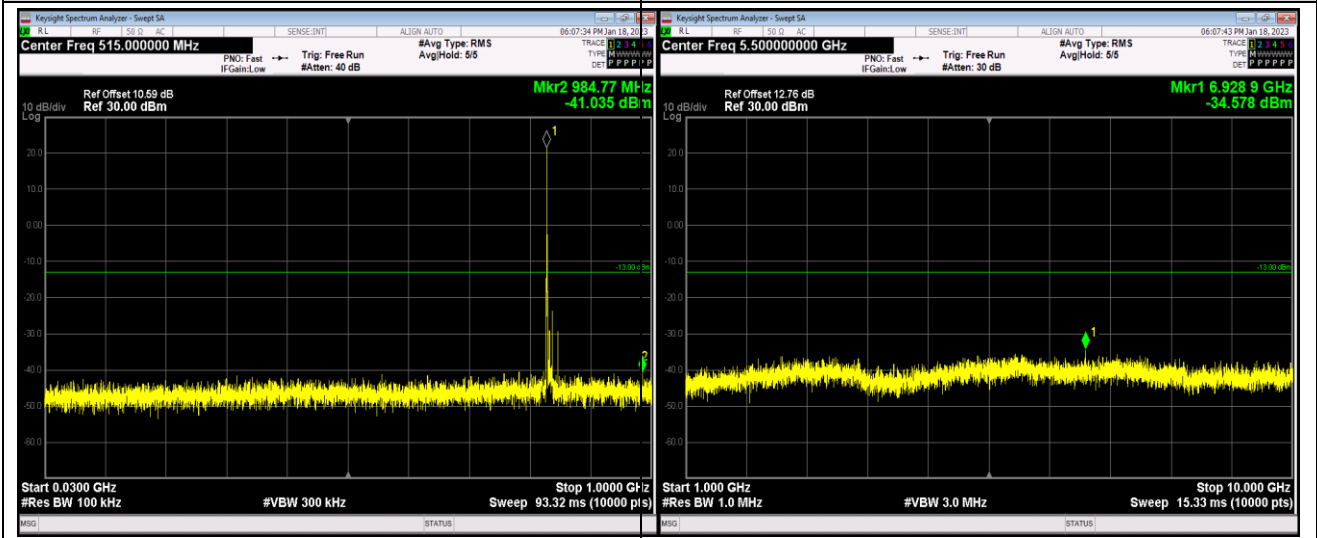

Band5-10MHz-16QAM-20525-1RB#0-Range1:30~1000MHz

Band5-10MHz-16QAM-20525-1RB#0-Range2:1000~10000MHz