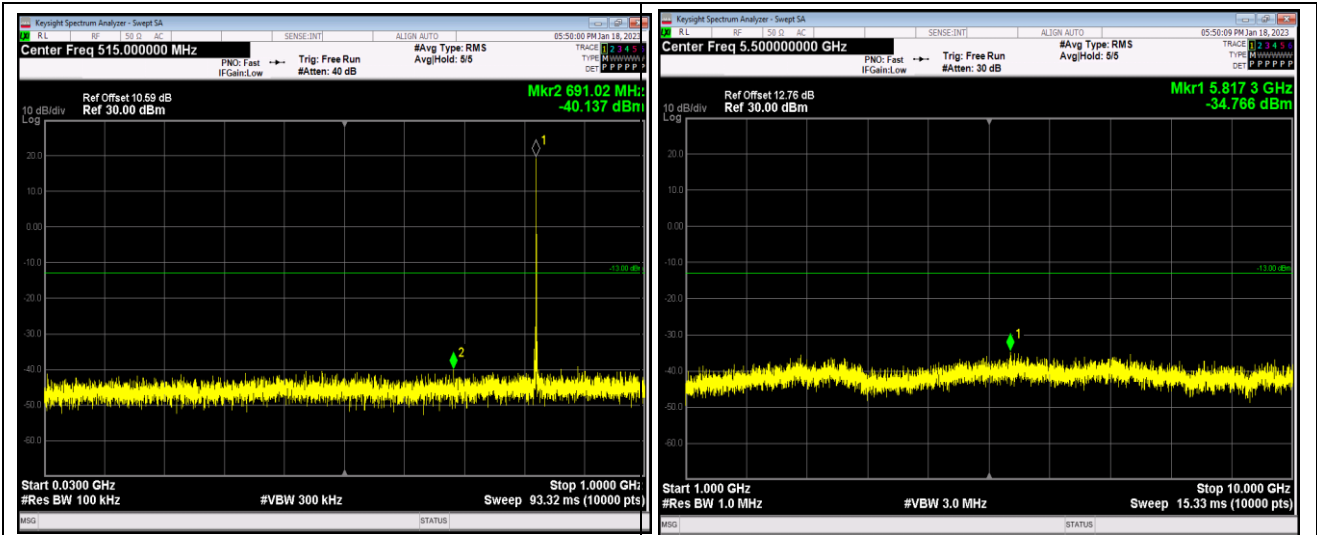

Band5-1.4MHz-QPSK-20643-1RB#0-Range1:30~1000MHz

Band5-1.4MHz-QPSK-20643-1RB#0-Range2:1000~10000MHz

Band5-1.4MHz-16QAM-20407-1RB#0-Range1:30~1000MHz

Band5-1.4MHz-16QAM-20407-1RB#0-Range2:1000~10000MHz

Band5-1.4MHz-64QAM-20525-1RB#0-Range1:30~1000MHz