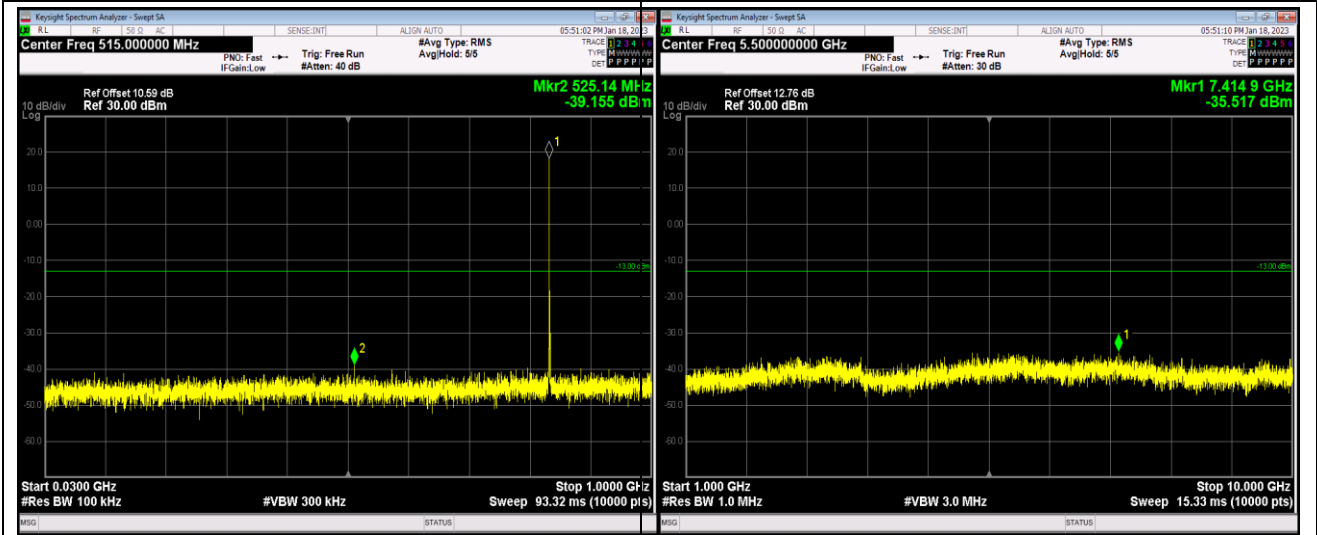

Band5-1.4MHz-QPSK-20643-1RB#0-Range1:30~1000MHz

Band5-1.4MHz-QPSK-20643-1RB#0-Range2:1000~10000MHz

Band5-1.4MHz-16QAM-20407-1RB#0-Range1:30~1000MHz

Band5-1.4MHz-16QAM-20407-1RB#0-Range2:1000~10000MHz

Band5-1.4MHz-64QAM-20525-1RB#0-Range1:30~1000MHz

Band5-1.4MHz-64QAM-20525-1RB#0-Range2:1000~10000MHz

Band5-1.4MHz-64QAM-20643-1RB#0-Range1:30~1000MHz

Band5-1.4MHz-64QAM-20643-1RB#0-Range2:1000~10000MHz

Band5-10MHz-16QAM-20450-1RB#0-Range1:30~1000MHz

Band5-10MHz-16QAM-20450-1RB#0-Range2:1000~10000MHz