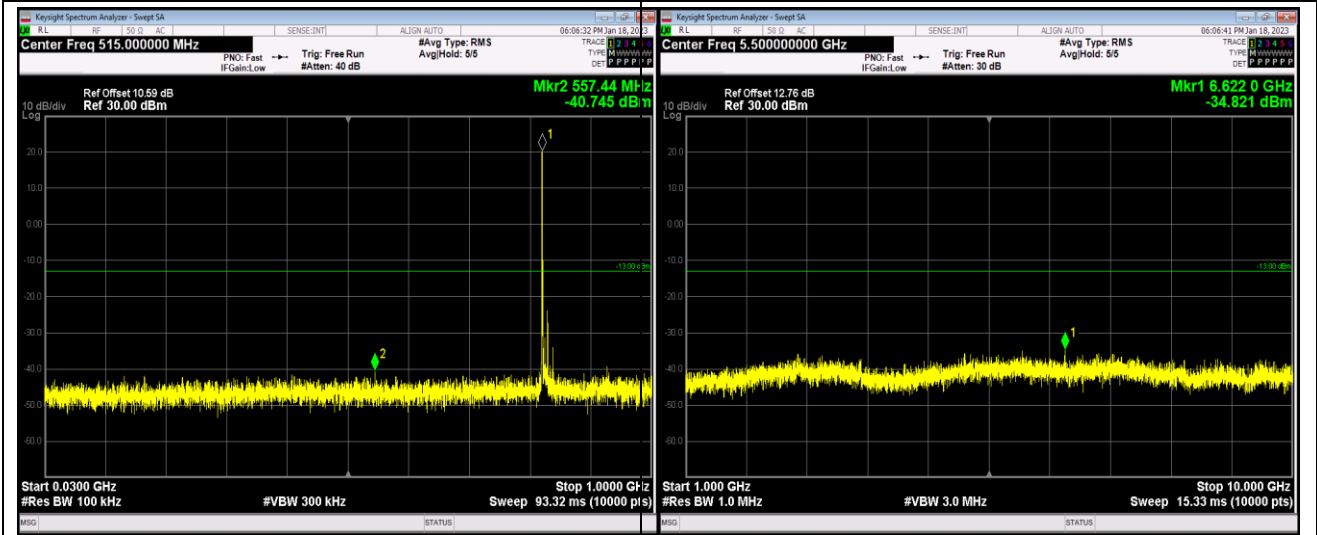

Band5-1.4MHz-64QAM-20525-1RB#0-Range2:1000~10000MHz

Band5-1.4MHz-64QAM-20643-1RB#0-Range1:30~1000MHz

Band5-1.4MHz-64QAM-20643-1RB#0-Range2:1000~10000MHz

Band5-10MHz-16QAM-20450-1RB#0-Range1:30~1000MHz

Band5-10MHz-16QAM-20450-1RB#0-Range2:1000~10000MHz