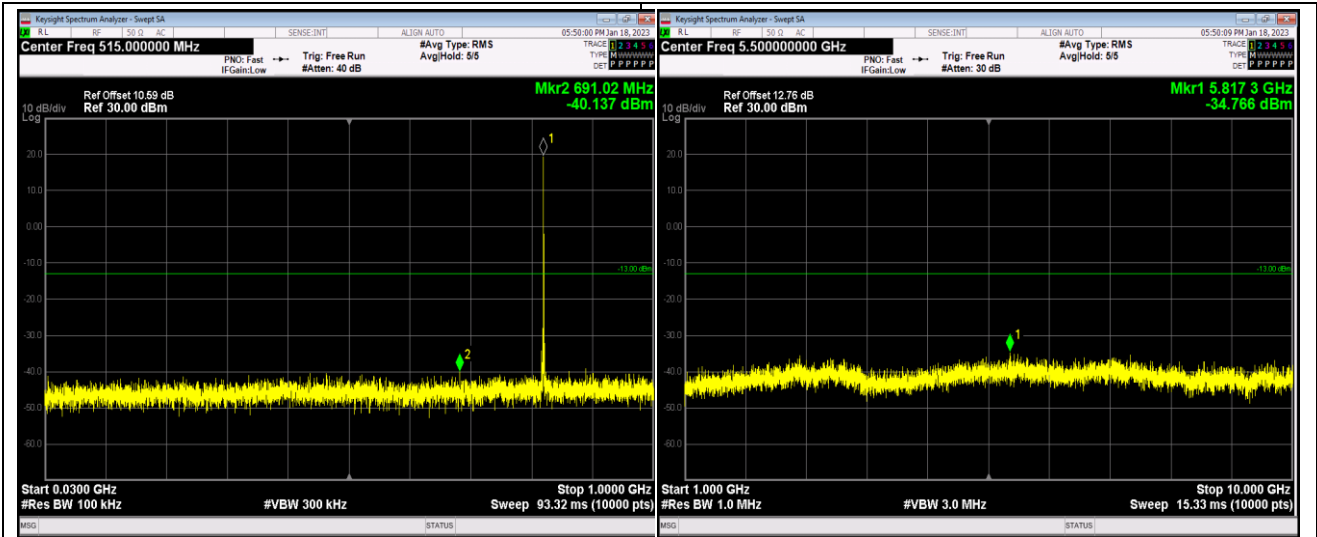

Band5-1.4MHz-QPSK-20643-1RB#0-Range2:1000~10000MHz

Band5-1.4MHz-16QAM-20407-1RB#0-Range1:30~1000MHz

Band5-1.4MHz-16QAM-20407-1RB#0-Range2:1000~10000MHz

Band5-1.4MHz-64QAM-20525-1RB#0-Range1:30~1000MHz

Band5-1.4MHz-64QAM-20525-1RB#0-Range2:1000~10000MHz

Band5-1.4MHz-64QAM-20643-1RB#0-Range1:30~1000MHz

Band5-1.4MHz-64QAM-20643-1RB#0-Range2:1000~10000MHz