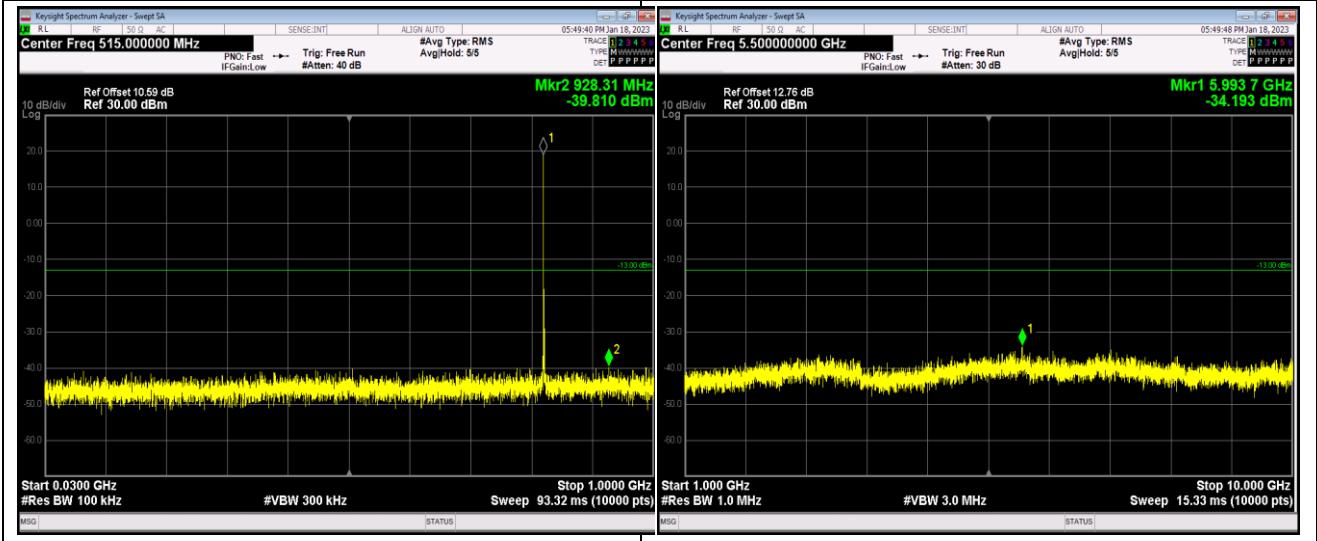

Band5-1.4MHz-16QAM-20407-1RB#0-Range1:30~1000MHz

Band5-1.4MHz-16QAM-20407-1RB#0-Range2:1000~10000MHz