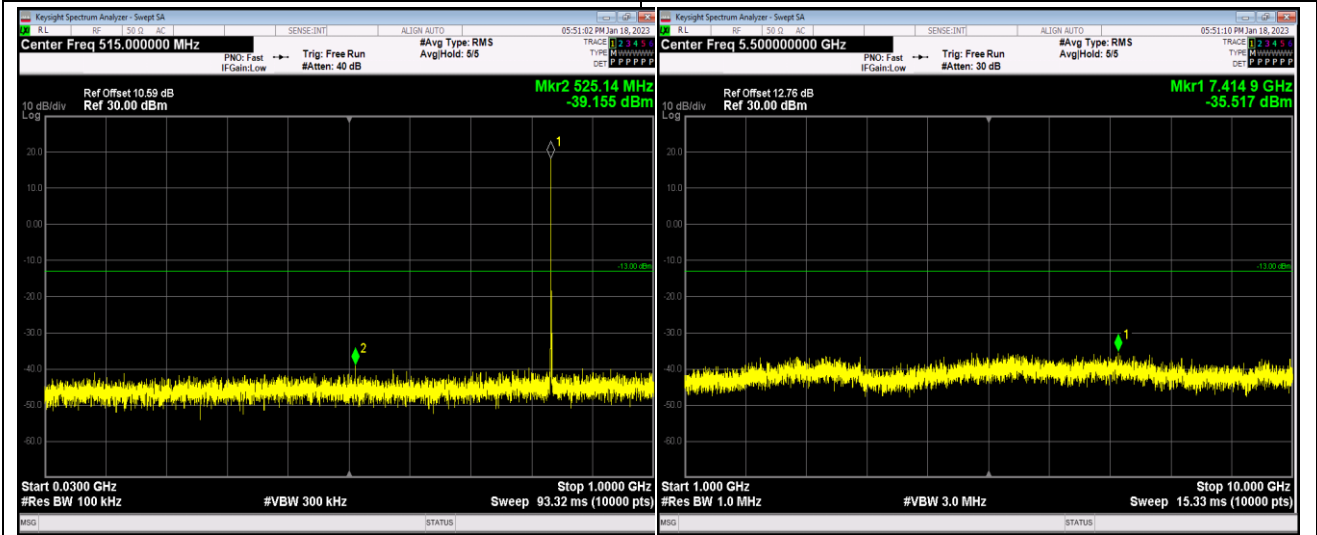

Band5-1.4MHz-QPSK-20643-1RB#0-Range2:1000~10000MHz

Band5-1.4MHz-16QAM-20407-1RB#0-Range1:30~1000MHz

Band5-1.4MHz-16QAM-20407-1RB#0-Range2:1000~10000MHz

Band5-1.4MHz-64QAM-20525-1RB#0-Range1:30~1000MHz

Band5-1.4MHz-64QAM-20525-1RB#0-Range2:1000~10000MHz

Band5-1.4MHz-64QAM-20643-1RB#0-Range1:30~1000MHz

Band5-1.4MHz-64QAM-20643-1RB#0-Range2:1000~10000MHz