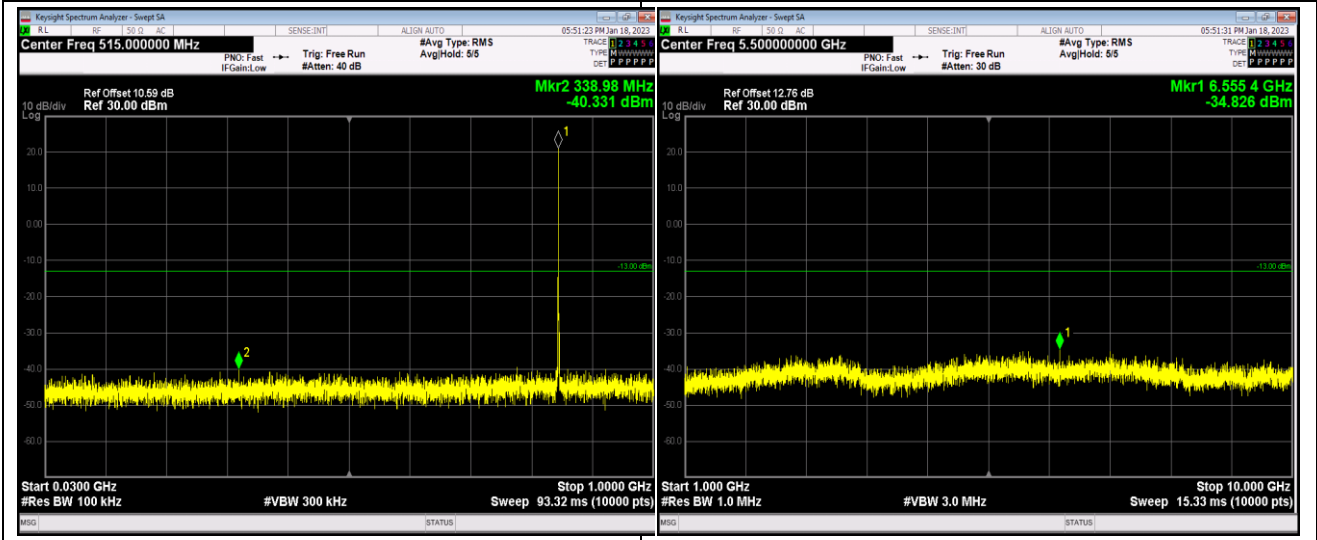

Band5-1.4MHz-QPSK-20643-1RB#0-Range1:30~1000MHz

Band5-1.4MHz-16QAM-20407-1RB#0-Range2:1000~10000MHz

Band5-1.4MHz-QPSK-20643-1RB#0-Range2:1000~10000MHz

Band5-1.4MHz-16QAM-20407-1RB#0-Range1:30~1000MHz