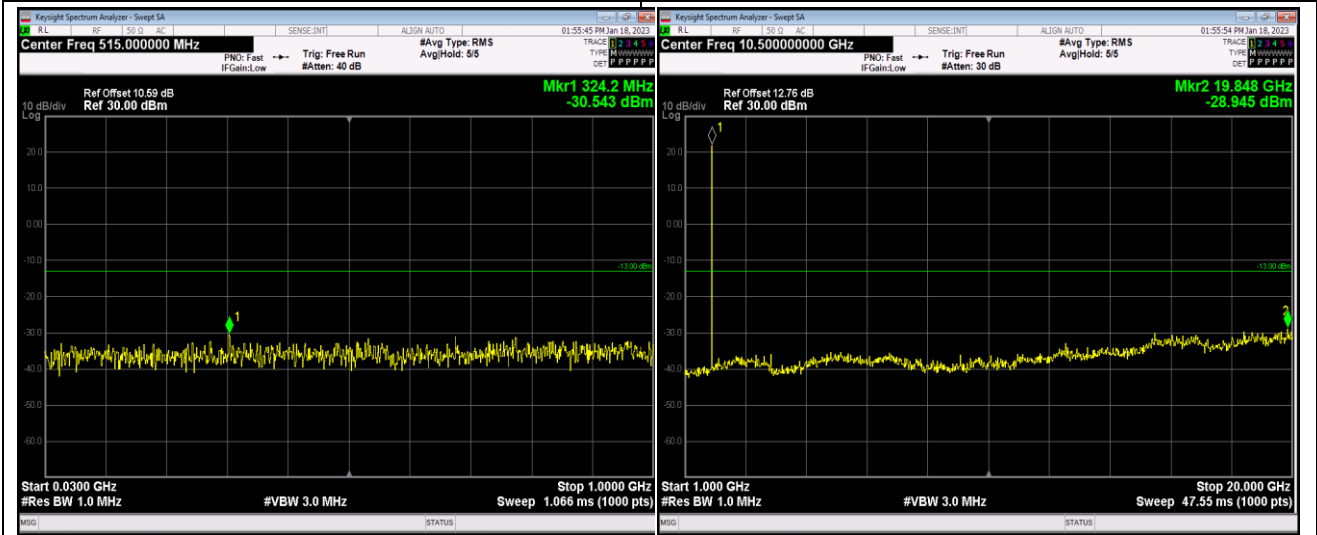

Remark: All bandwidth and all modulation had been tested, but only the worst case data displayed in this report.

Test Graphs

Band2-1.4MHz-16QAM-18607-1RB#0-Range1:30~1000MHz

Band2-1.4MHz-16QAM-18607-1RB#0-Range2:1000~20000MHz

Band2-1.4MHz-16QAM-18900-1RB#0-Range1:30~1000MHz

Band2-1.4MHz-16QAM-18900-1RB#0-Range2:1000~20000MHz