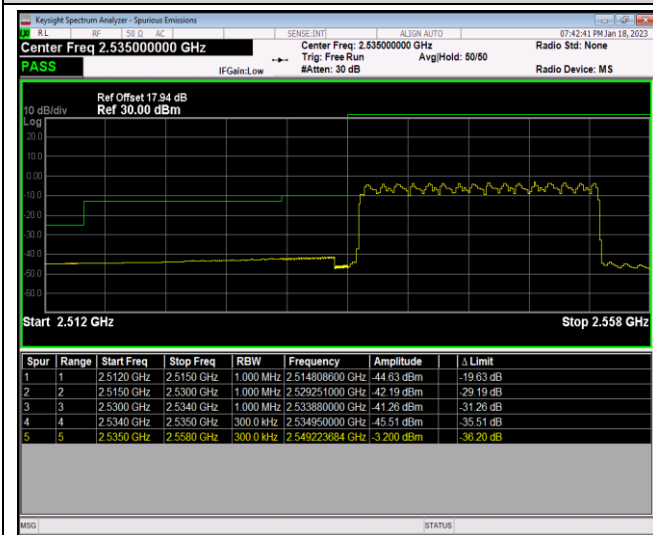

Band41-20MHz-64QAM-40140-100RB#0

Band41-20MHz-64QAM-41140-1RB#99