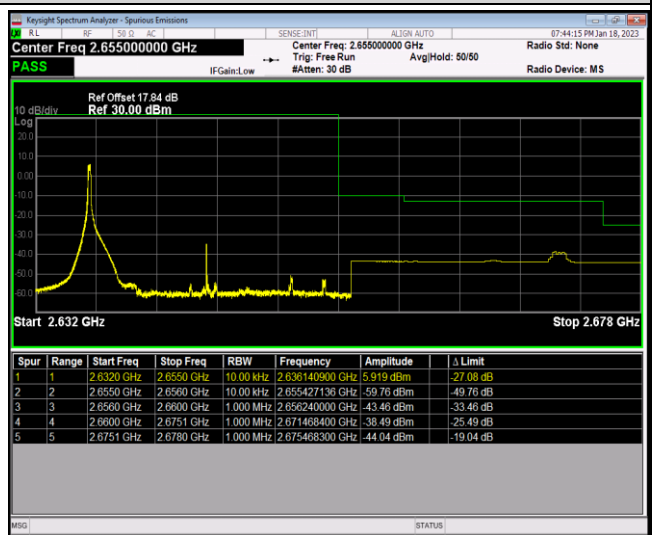

Band41-20MHz-64QAM-41140-1RB#0

Band41-20MHz-64QAM-41140-100RB#0