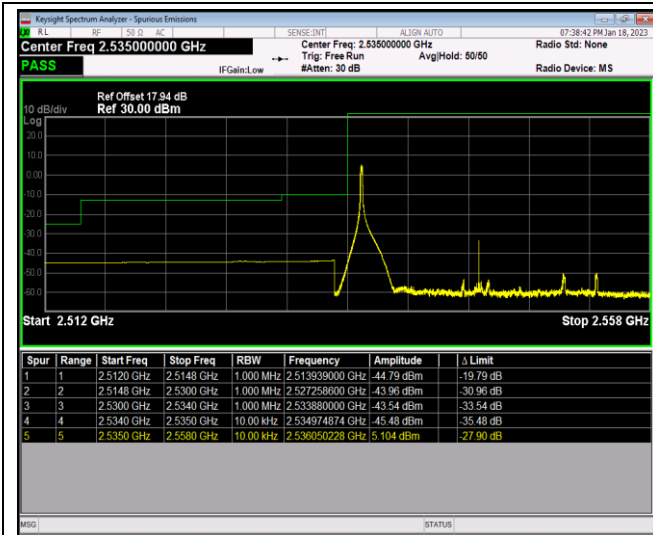

Band41-20MHz-16QAM-40140-1RB#0

Band41-20MHz-16QAM-40140-100RB#0