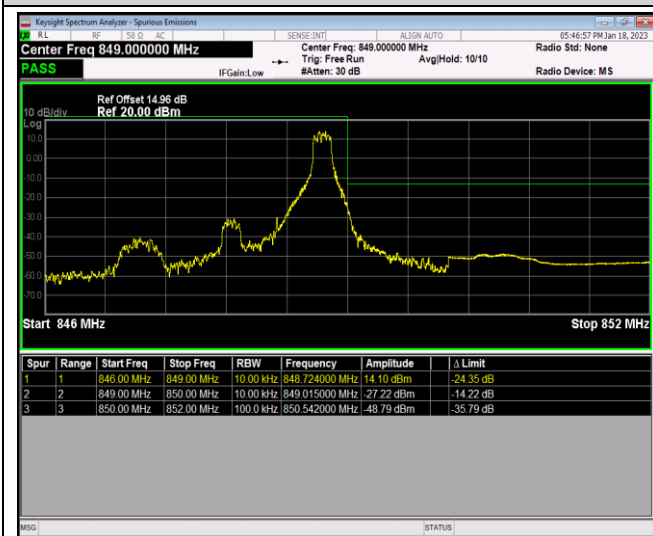

Band5-1.4MHz-QPSK-20643-1RB#5

Band5-1.4MHz-16QAM-20407-1RB#0