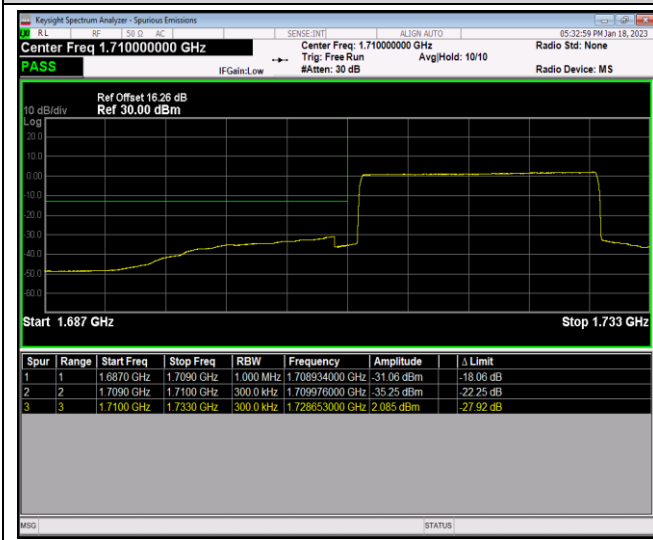

Band4-20MHz-16QAM-20050-100RB#0

Band4-20MHz-16QAM-20300-1RB#0

Band4-20MHz-16QAM-20300-1RB#99

Band4-20MHz-16QAM-20300-100RB#0

Band4-20MHz-64QAM-20050-1RB#0

Band4-20MHz-64QAM-20050-1RB#99

Band4-20MHz-64QAM-20050-100RB#0

Band4-20MHz-64QAM-20300-1RB#0

Band4-20MHz-64QAM-20300-1RB#99

Band4-20MHz-64QAM-20300-100RB#0

Band5-1.4MHz-QPSK-20407-1RB#0

Band5-1.4MHz-QPSK-20407-1RB#5

Band5-1.4MHz-QPSK-20407-6RB#0

Band5-1.4MHz-QPSK-20643-1RB#0