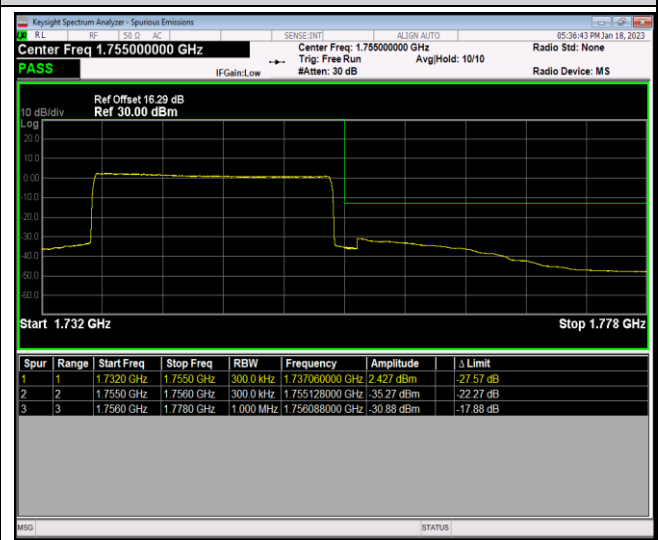

Band4-20MHz-64QAM-20300-1RB#0

Band4-20MHz-64QAM-20300-1RB#99

Band4-20MHz-64QAM-20300-100RB#0

Band5-1.4MHz-QPSK-20407-1RB#0

Band5-1.4MHz-QPSK-20407-1RB#5

Band5-1.4MHz-QPSK-20407-6RB#0

Band5-1.4MHz-QPSK-20643-1RB#0