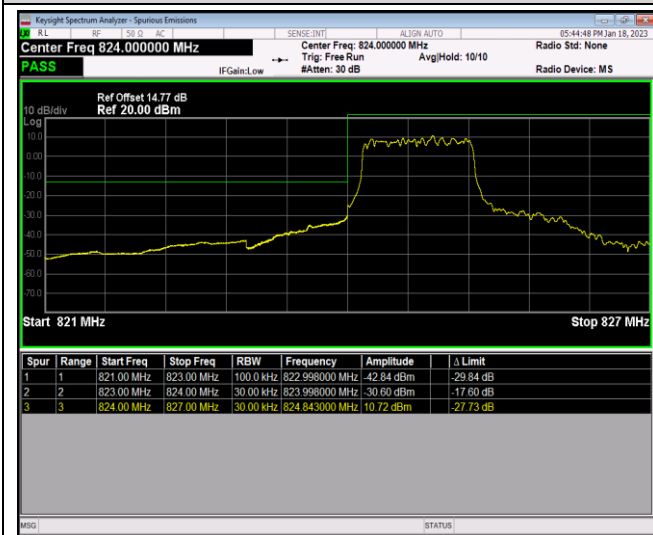

Band4-20MHz-64QAM-20300-1RB#0

Band4-20MHz-64QAM-20300-1RB#99

Band4-20MHz-64QAM-20300-100RB#0

Band5-1.4MHz-QPSK-20407-1RB#0

Band5-1.4MHz-QPSK-20407-1RB#5

Band5-1.4MHz-QPSK-20407-6RB#0

Band5-1.4MHz-QPSK-20643-1RB#0