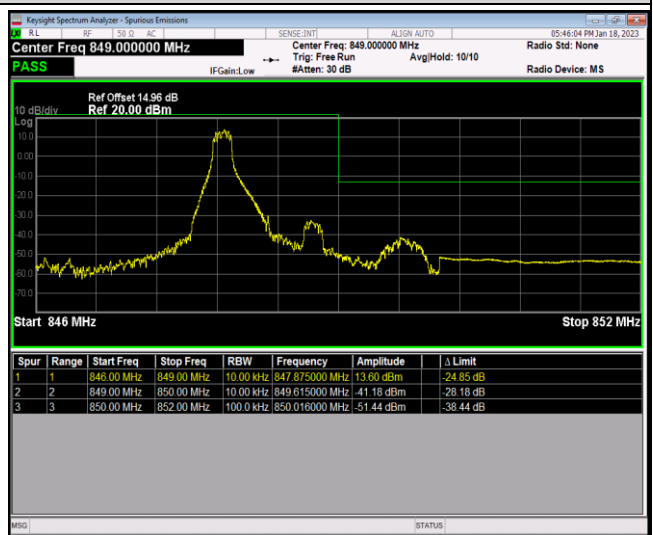

Band5-1.4MHz-QPSK-20643-1RB#0

Band5-1.4MHz-QPSK-20643-6RB#0