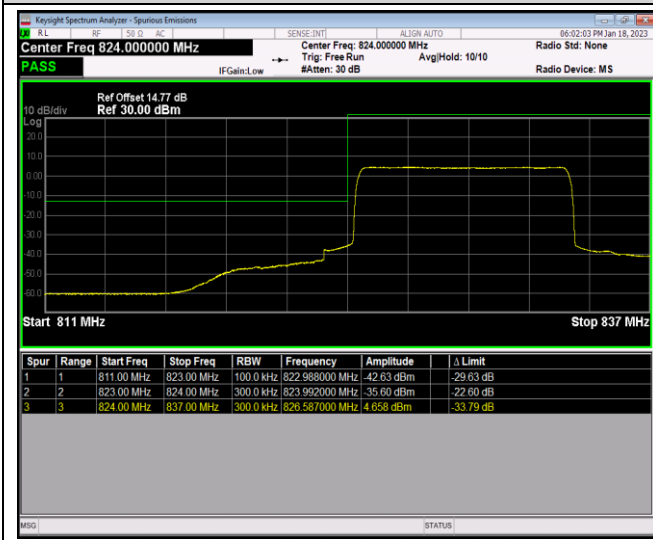

Band5-10MHz-64QAM-20450-50RB#0

Band5-10MHz-64QAM-20600-1RB#49