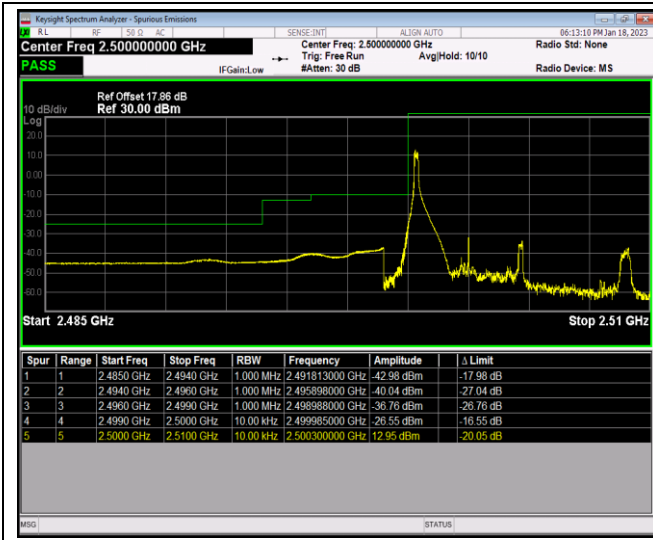

Band5-10MHz-64QAM-20450-50RB#0

Band5-10MHz-64QAM-20600-1RB#0

Band5-10MHz-64QAM-20600-1RB#49

Band5-10MHz-64QAM-20600-50RB#0

Band7-5MHz-QPSK-20775-1RB#0

Band7-5MHz-QPSK-20775-1RB#24

Band7-5MHz-QPSK-20775-25RB#0