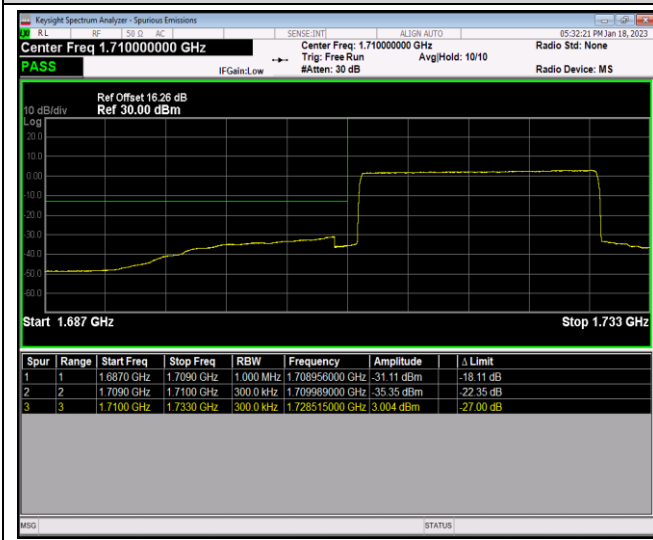

Band4-20MHz-16QAM-20050-100RB#0

Band4-20MHz-16QAM-20300-1RB#0

Band4-20MHz-16QAM-20300-1RB#99

Band4-20MHz-16QAM-20300-100RB#0

Band4-20MHz-64QAM-20050-1RB#0

Band4-20MHz-64QAM-20050-1RB#99

Band4-20MHz-64QAM-20050-100RB#0

Band4-20MHz-64QAM-20300-1RB#0

Band4-20MHz-64QAM-20300-1RB#99

Band4-20MHz-64QAM-20300-100RB#0

Band5-1.4MHz-QPSK-20407-1RB#0

Band5-1.4MHz-QPSK-20407-1RB#5

Band5-1.4MHz-QPSK-20407-6RB#0

Band5-1.4MHz-QPSK-20643-1RB#0