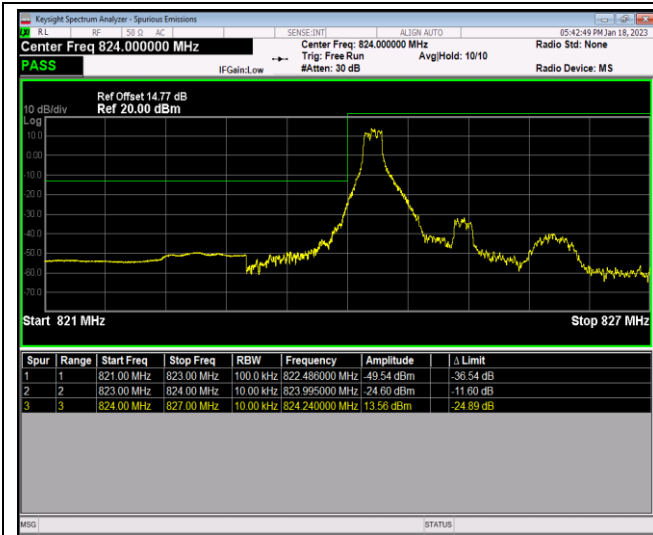

Band4-20MHz-64QAM-20300-1RB#0

Band4-20MHz-64QAM-20300-1RB#99

Band4-20MHz-64QAM-20300-100RB#0

Band5-1.4MHz-QPSK-20407-1RB#0

Band5-1.4MHz-QPSK-20407-1RB#5

Band5-1.4MHz-QPSK-20407-6RB#0

Band5-1.4MHz-QPSK-20643-1RB#0