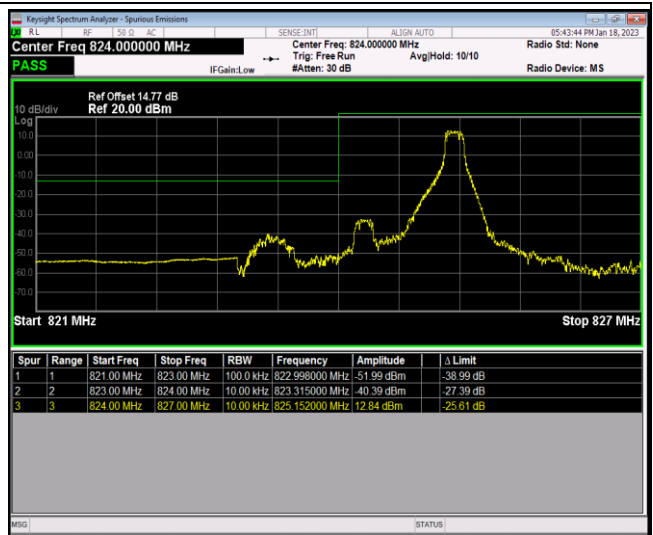

Band4-20MHz-64QAM-20300-1RB#0

Band4-20MHz-64QAM-20300-1RB#99

Band4-20MHz-64QAM-20300-100RB#0

Band5-1.4MHz-QPSK-20407-1RB#0

Band5-1.4MHz-QPSK-20407-1RB#5

Band5-1.4MHz-QPSK-20407-6RB#0

Band5-1.4MHz-QPSK-20643-1RB#0