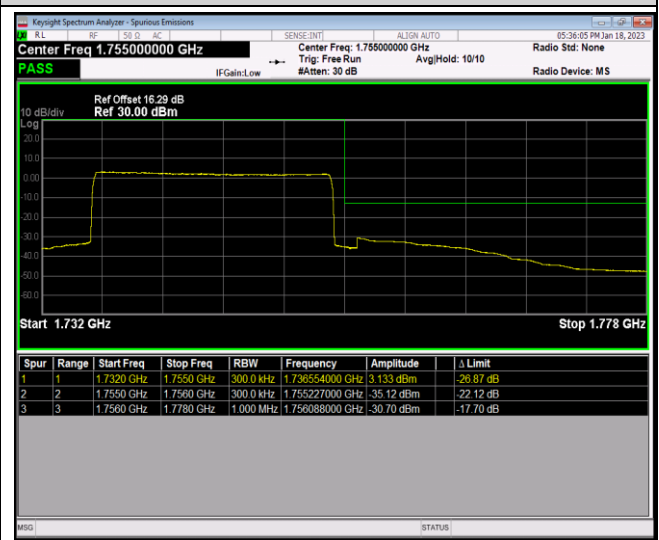

Band4-20MHz-16QAM-20050-100RB#0

Band4-20MHz-16QAM-20300-1RB#0

Band4-20MHz-16QAM-20300-1RB#99

Band4-20MHz-16QAM-20300-100RB#0

Band4-20MHz-64QAM-20050-1RB#0

Band4-20MHz-64QAM-20050-1RB#99

Band4-20MHz-64QAM-20050-100RB#0

Band4-20MHz-64QAM-20300-1RB#0

Band4-20MHz-64QAM-20300-1RB#99

Band4-20MHz-64QAM-20300-100RB#0

Band5-1.4MHz-QPSK-20407-1RB#0

Band5-1.4MHz-QPSK-20407-1RB#5

Band5-1.4MHz-QPSK-20407-6RB#0

Band5-1.4MHz-QPSK-20643-1RB#0