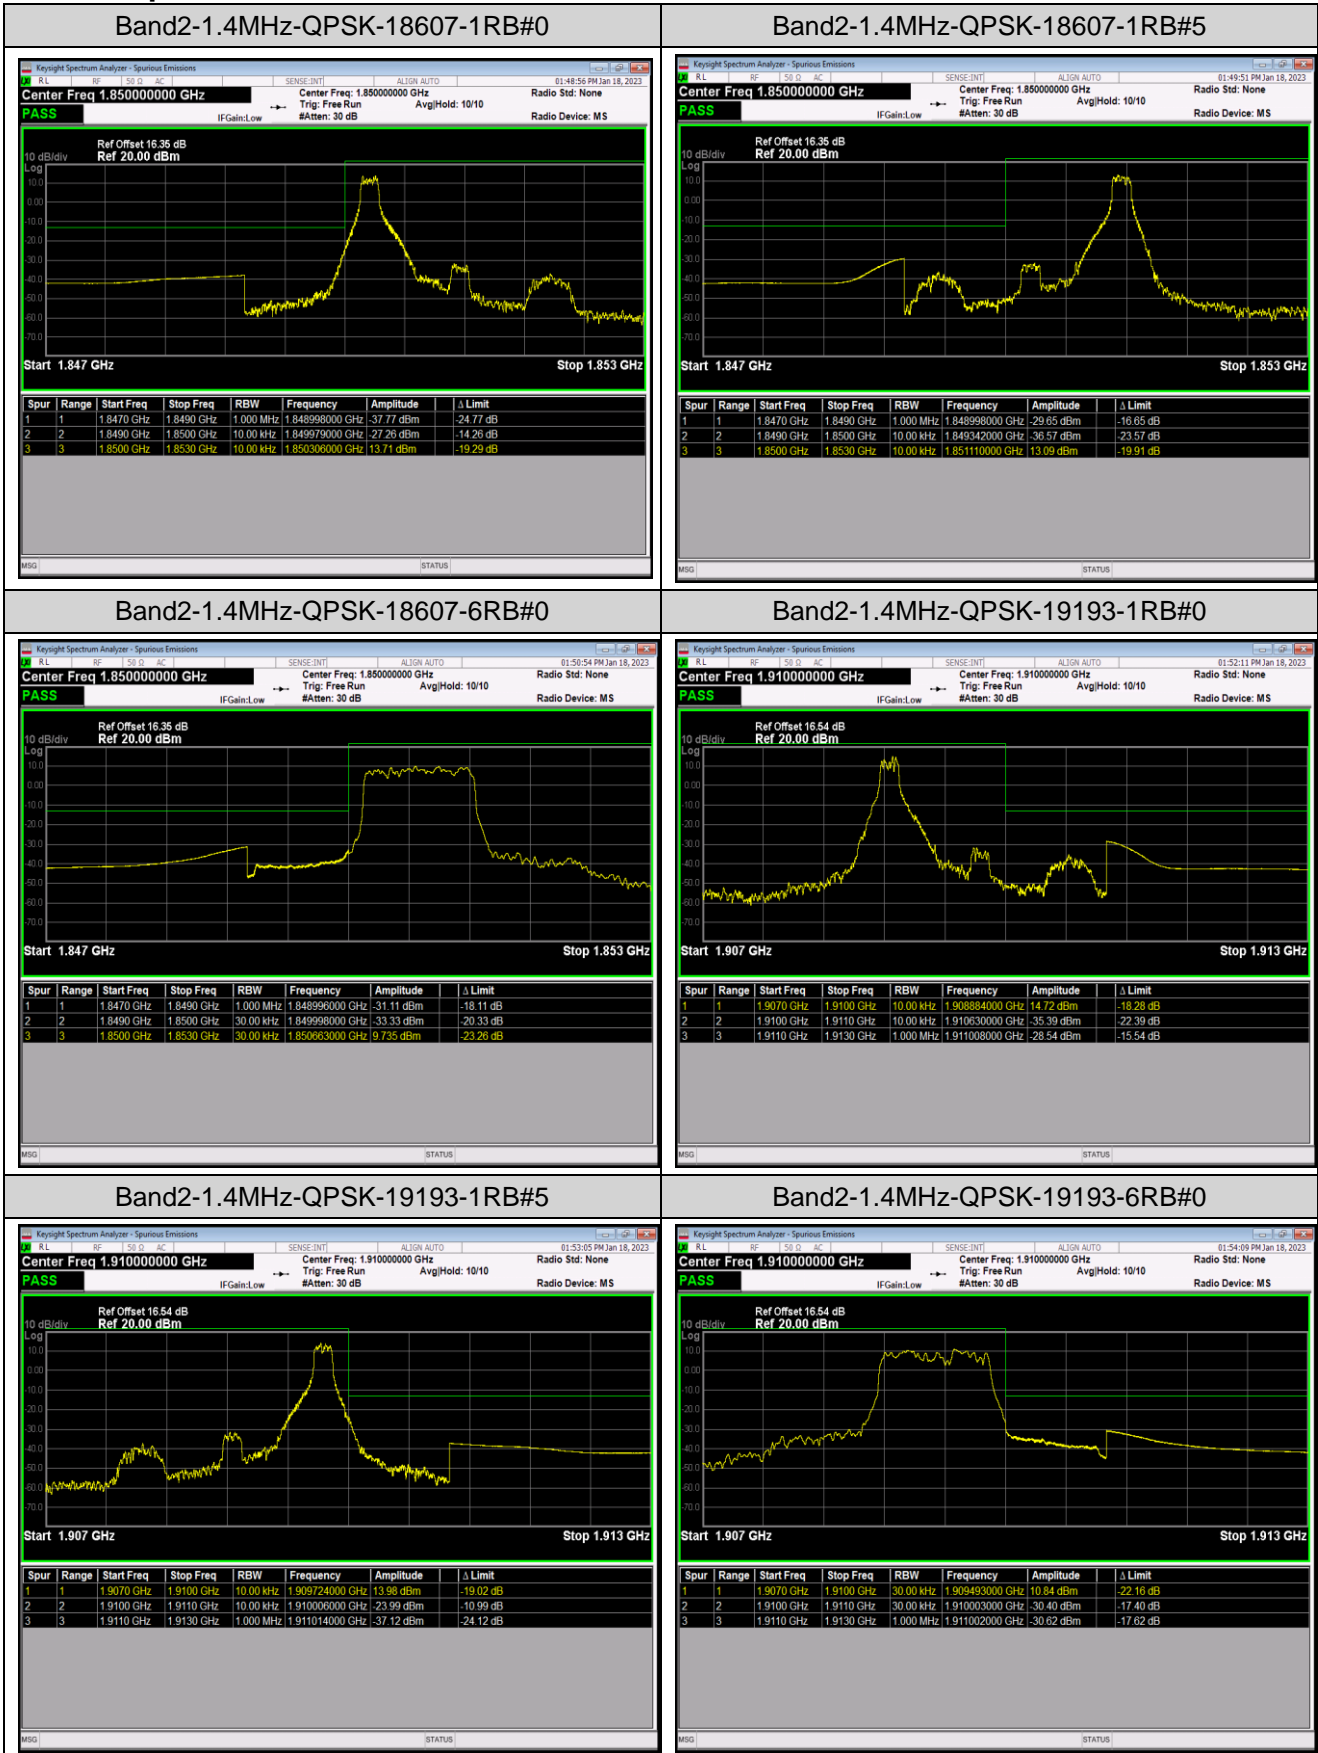

Test Graphs