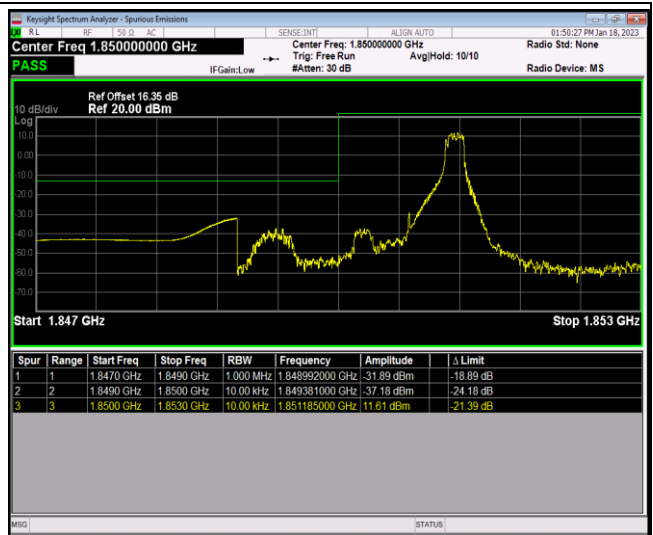

*Remark: All bandwidth and all modulation had been tested, but only the worst case data displayed in this report.*

Test Graphs

Band2-1.4MHz-64QAM-18607-6RB#0

Band2-1.4MHz-64QAM-19193-1RB#0

Band2-1.4MHz-64QAM-19193-1RB#5