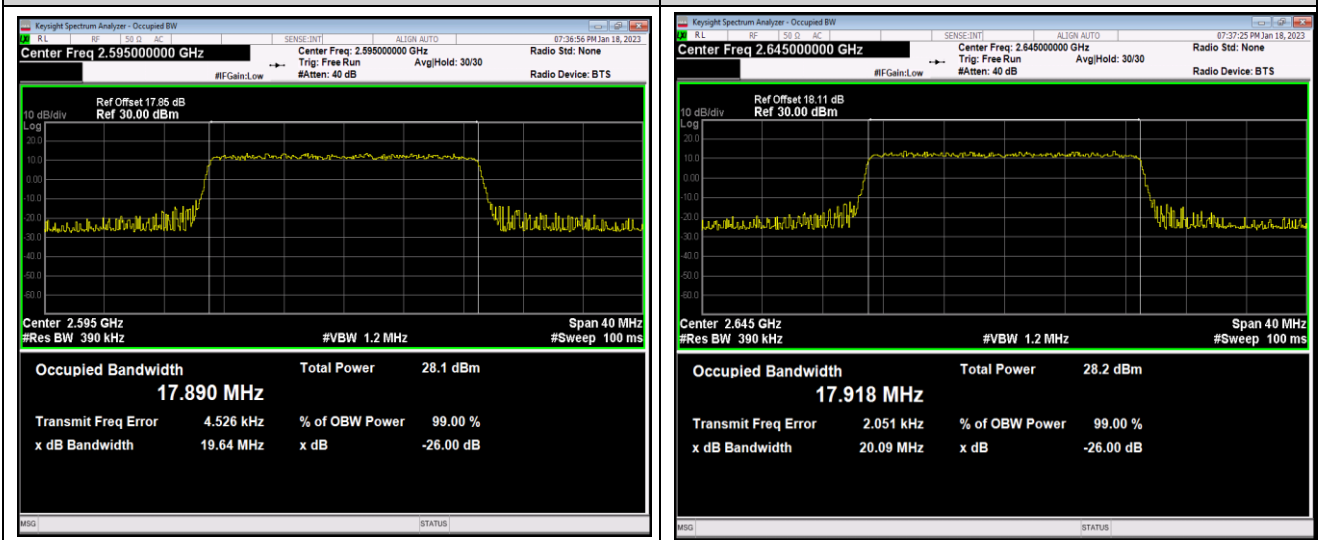

Band41-20MHz-64QAM-40640-100RB#0

Band41-20MHz-64QAM-41140-100RB#0