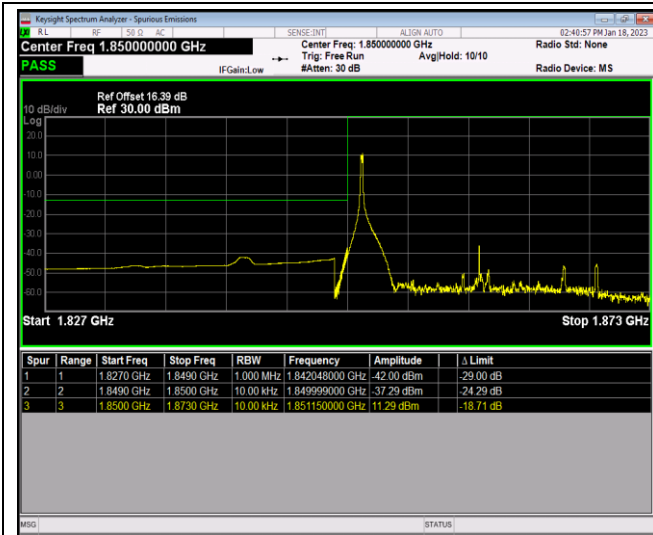

Band2-20MHz-QPSK-18700-1RB#0