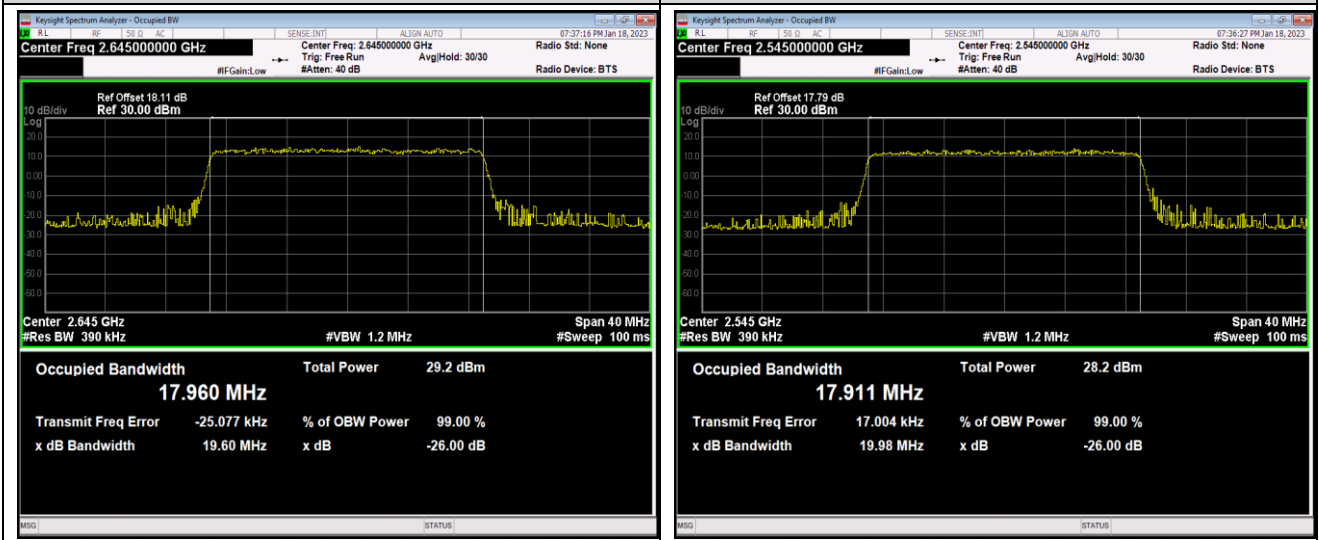

Band41-20MHz-16QAM-41140-100RB#0

Band41-20MHz-64QAM-40140-100RB#0