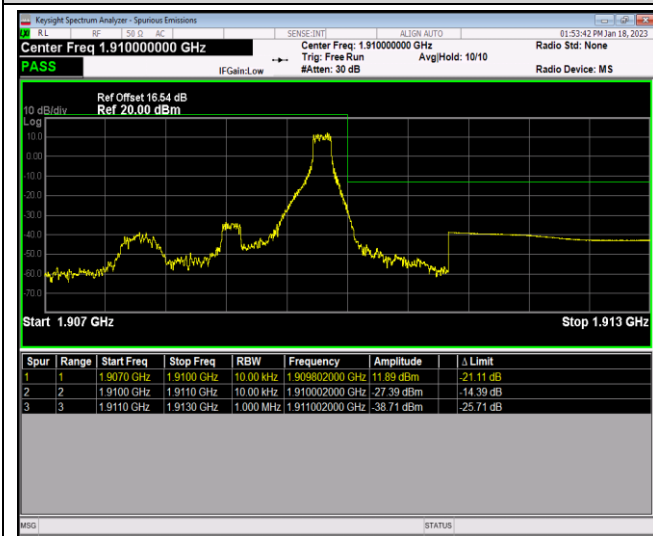

Band2-1.4MHz-64QAM-19193-1RB#5