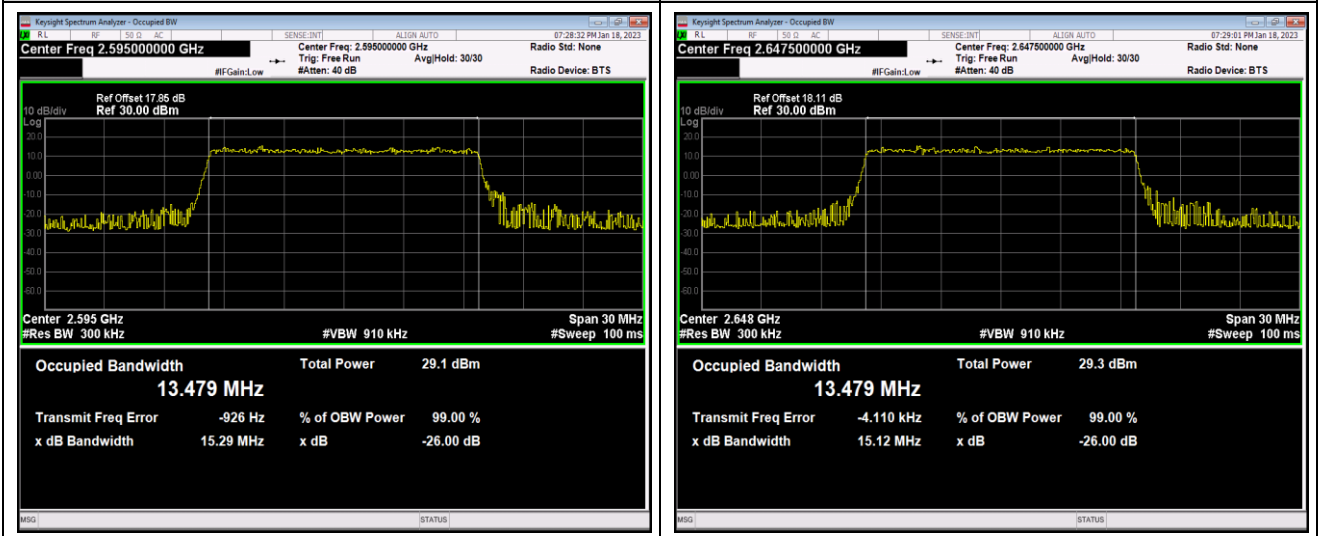

Band41-15MHz-16QAM-40640-75RB#0

Band41-15MHz-16QAM-41165-75RB#0

Band41-15MHz-64QAM-40115-75RB#0

Band41-15MHz-64QAM-40640-75RB#0