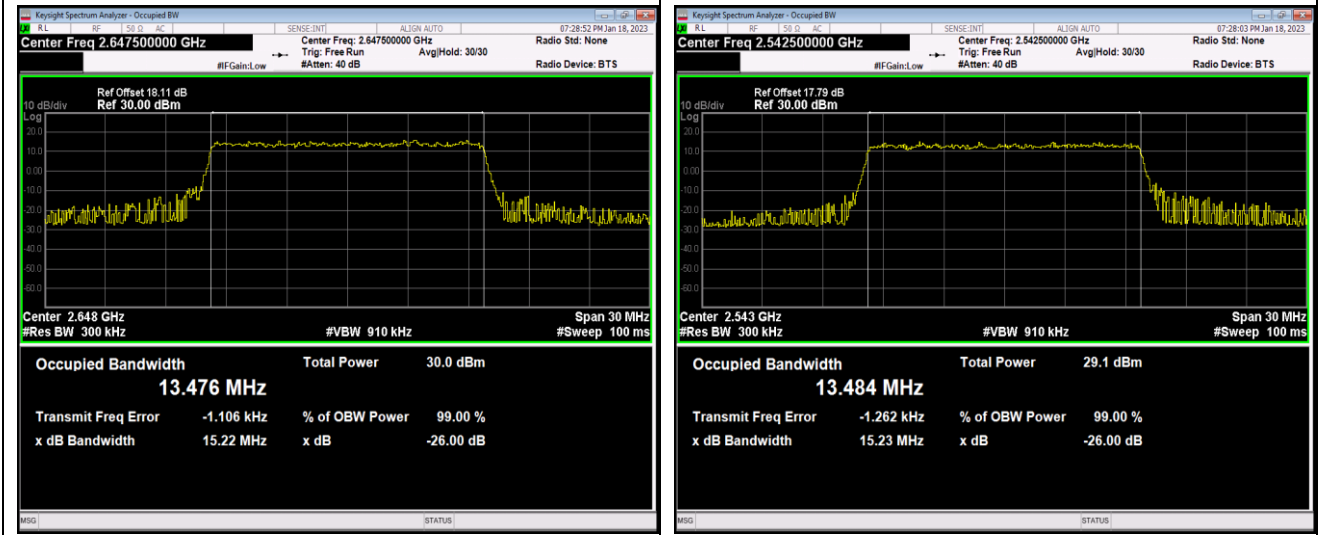

Band41-15MHz-QPSK-40115-75RB#0

Band41-15MHz-QPSK-40640-75RB#0

Band41-15MHz-QPSK-41165-75RB#0

Band41-15MHz-16QAM-40115-75RB#0

Band41-15MHz-16QAM-40640-75RB#0

Band41-15MHz-16QAM-41165-75RB#0

Band41-15MHz-64QAM-40115-75RB#0