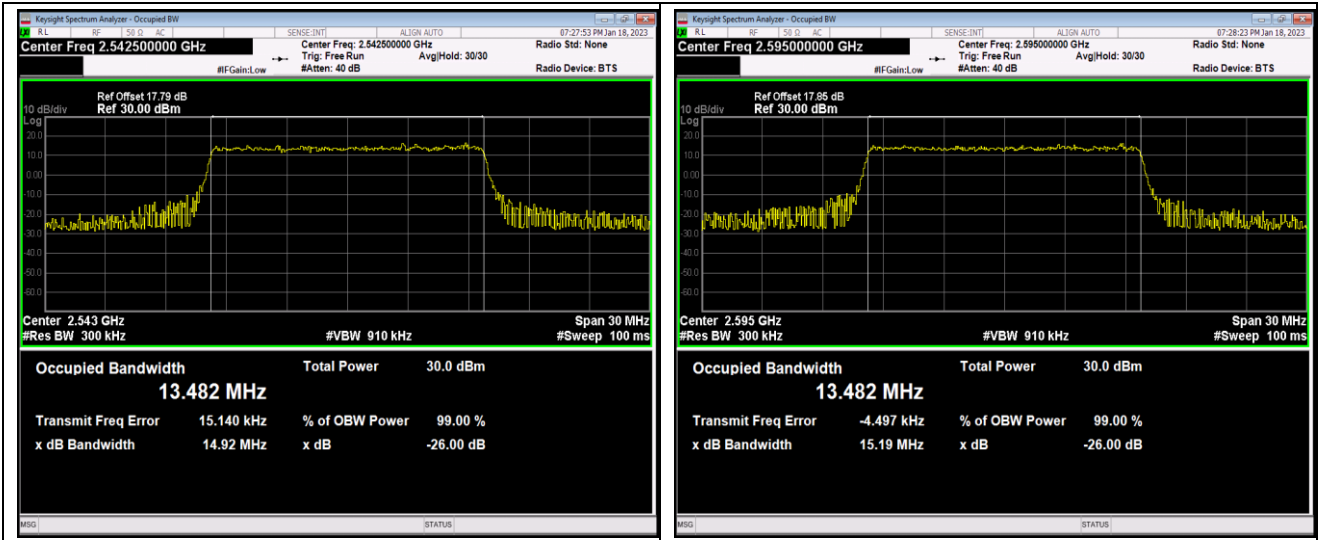

Band41-15MHz-QPSK-40115-75RB#0

Band41-15MHz-QPSK-40640-75RB#0

Band41-15MHz-QPSK-41165-75RB#0

Band41-15MHz-16QAM-40115-75RB#0