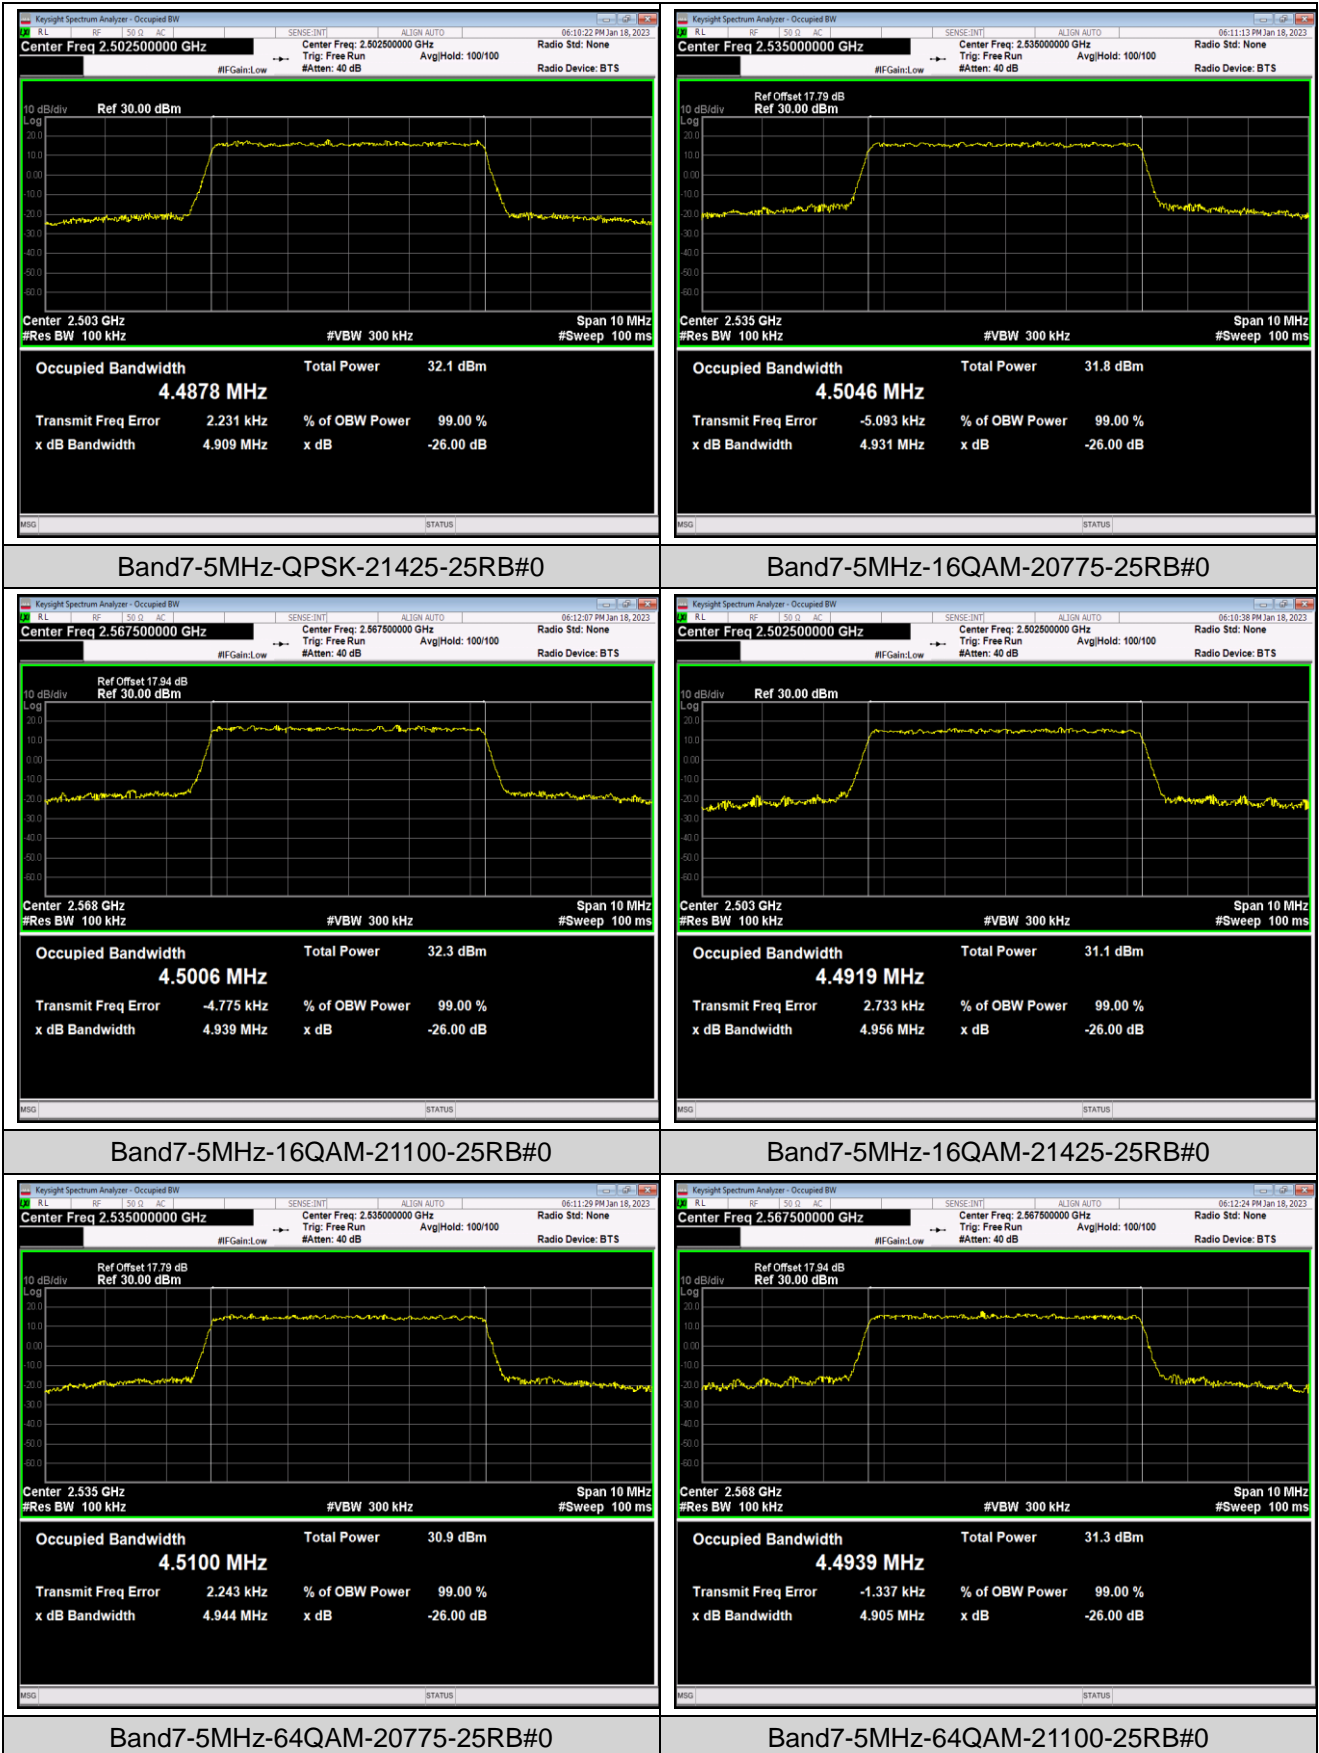

Band5-10MHz-16QAM-20600-50RB#0

Band5-10MHz-64QAM-20450-50RB#0

Band5-10MHz-64QAM-20525-50RB#0

Band5-10MHz-64QAM-20600-50RB#0

Band7-5MHz-QPSK-20775-25RB#0

Band7-5MHz-QPSK-21100-25RB#0

Band7-10MHz-16QAM-20800-50RB#0      Band7-10MHz-16QAM-21100-50RB#0

Band7-10MHz-16QAM-21400-50RB#0

Band7-10MHz-64QAM-20800-50RB#0

Band7-10MHz-64QAM-21100-50RB#0

Band7-10MHz-64QAM-21400-50RB#0

Band7-15MHz-QPSK-20825-75RB#0

Band7-15MHz-QPSK-21100-75RB#0

Band7-15MHz-QPSK-21375-75RB#0

Band7-15MHz-16QAM-20825-75RB#0

Band7-15MHz-16QAM-21100-75RB#0

Band7-15MHz-16QAM-21375-75RB#0

Band7-15MHz-64QAM-20825-75RB#0

Band7-15MHz-64QAM-21100-75RB#0

Band7-20MHz-16QAM-21350-100RB#0

Band7-20MHz-64QAM-20850-100RB#0