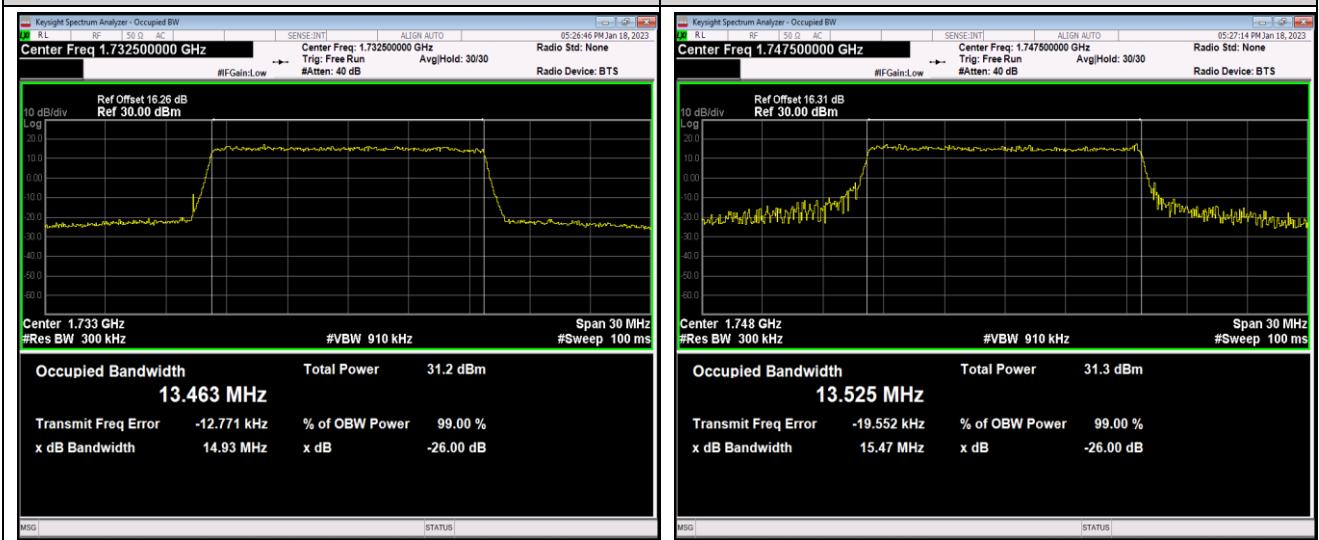

Band4-15MHz-16QAM-20175-75RB#0

Band4-15MHz-16QAM-20325-75RB#0

Band4-15MHz-64QAM-20025-75RB#0

Band4-15MHz-64QAM-20175-75RB#0