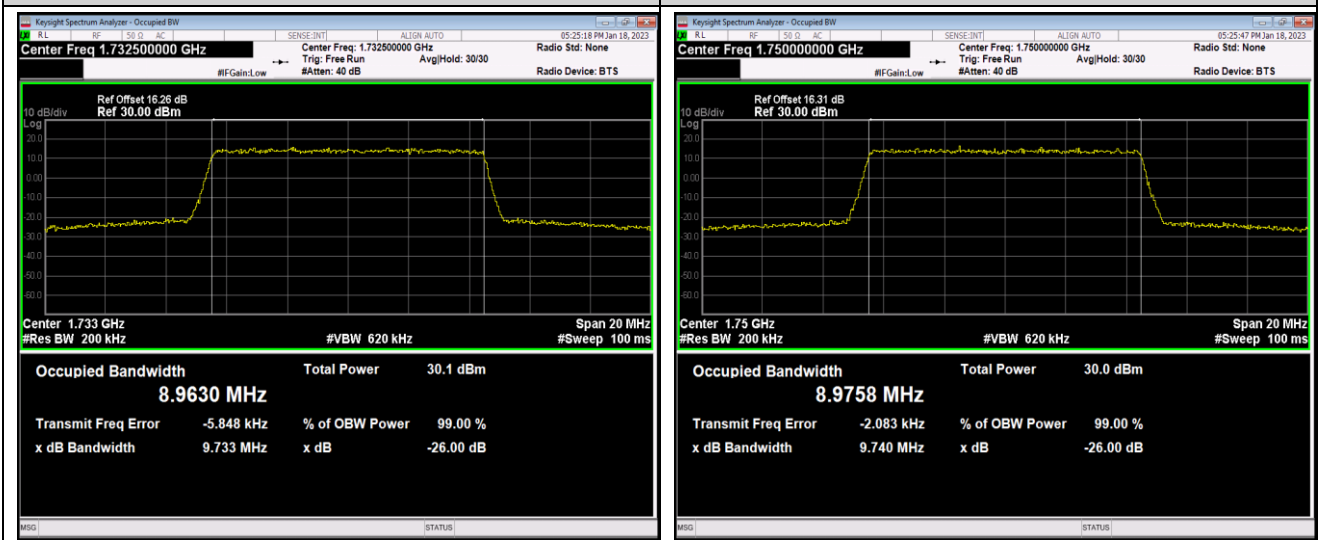

Band4-5MHz-QPSK-20375-25RB#0

Band4-5MHz-16QAM-19975-25RB#0

Band4-5MHz-16QAM-20175-25RB#0

Band4-5MHz-16QAM-20375-25RB#0

Band4-5MHz-64QAM-19975-25RB#0

Band4-5MHz-64QAM-20175-25RB#0

Band4-10MHz-16QAM-20350-50RB#0

Band4-10MHz-64QAM-20000-50RB#0

Band4-10MHz-64QAM-20175-50RB#0

Band4-10MHz-64QAM-20350-50RB#0

Band4-15MHz-QPSK-20025-75RB#0

Band4-15MHz-QPSK-20175-75RB#0

Band4-15MHz-QPSK-20325-75RB#0

Band4-15MHz-16QAM-20025-75RB#0