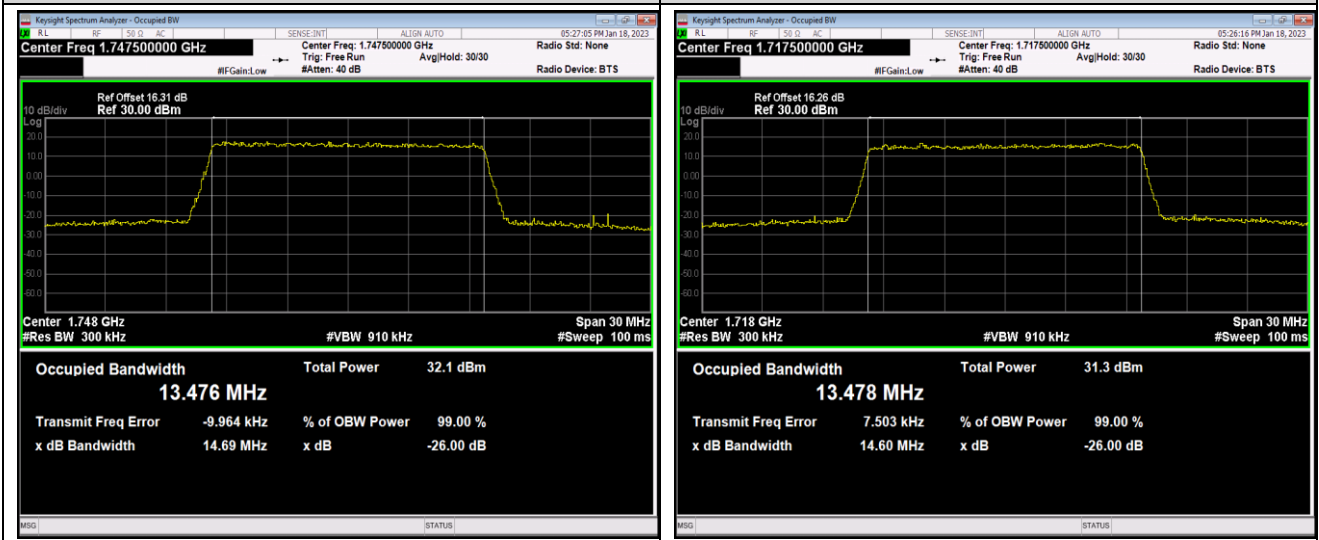

Band4-10MHz-64QAM-20000-50RB#0

Band4-10MHz-64QAM-20175-50RB#0

Band4-10MHz-64QAM-20350-50RB#0

Band4-15MHz-QPSK-20025-75RB#0

Band4-15MHz-QPSK-20175-75RB#0

Band4-15MHz-QPSK-20325-75RB#0

Band4-15MHz-16QAM-20025-75RB#0