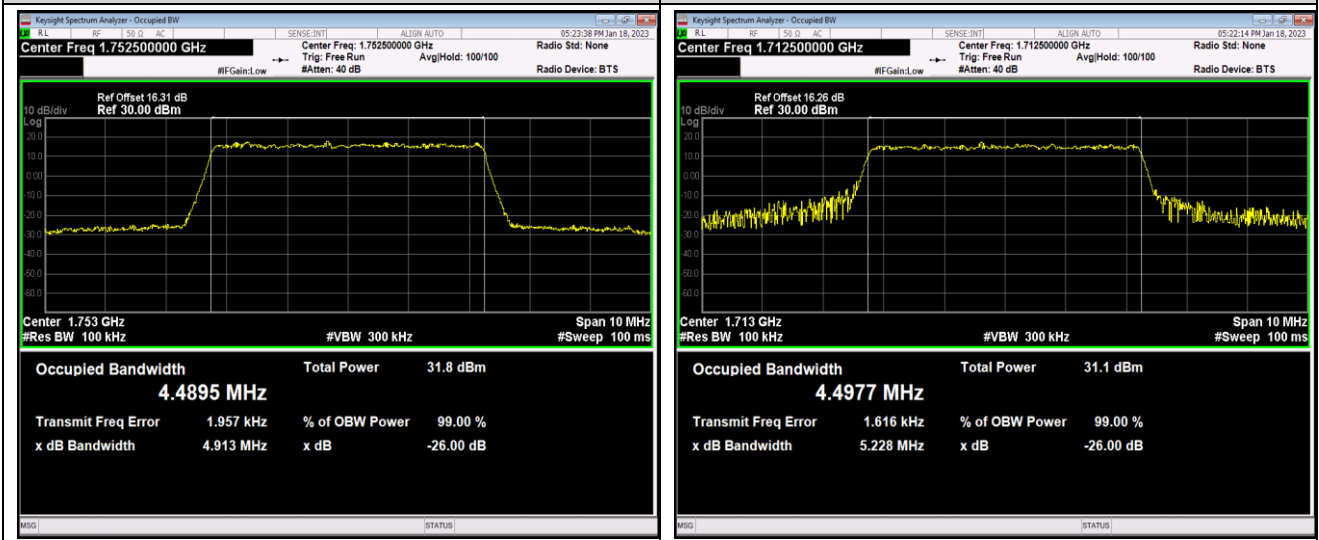

Band4-5MHz-QPSK-20375-25RB#0

Band4-5MHz-16QAM-19975-25RB#0

Band4-5MHz-16QAM-20175-25RB#0

Band4-5MHz-16QAM-20375-25RB#0