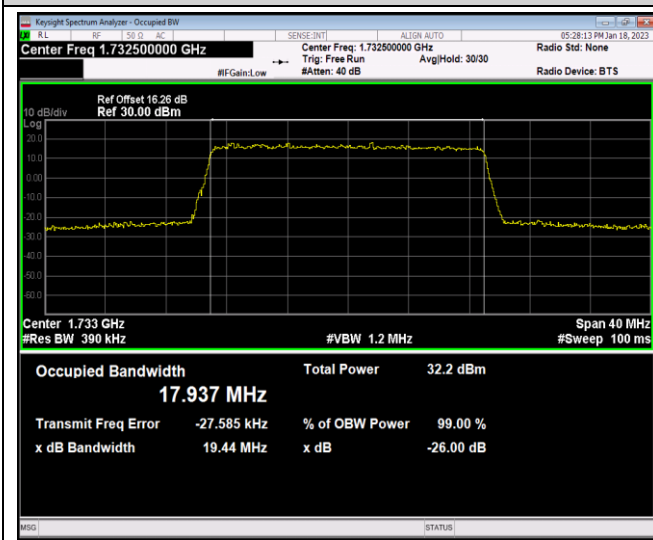

Band4-20MHz-QPSK-20175-100RB#0

Band4-20MHz-16QAM-20050-100RB#0