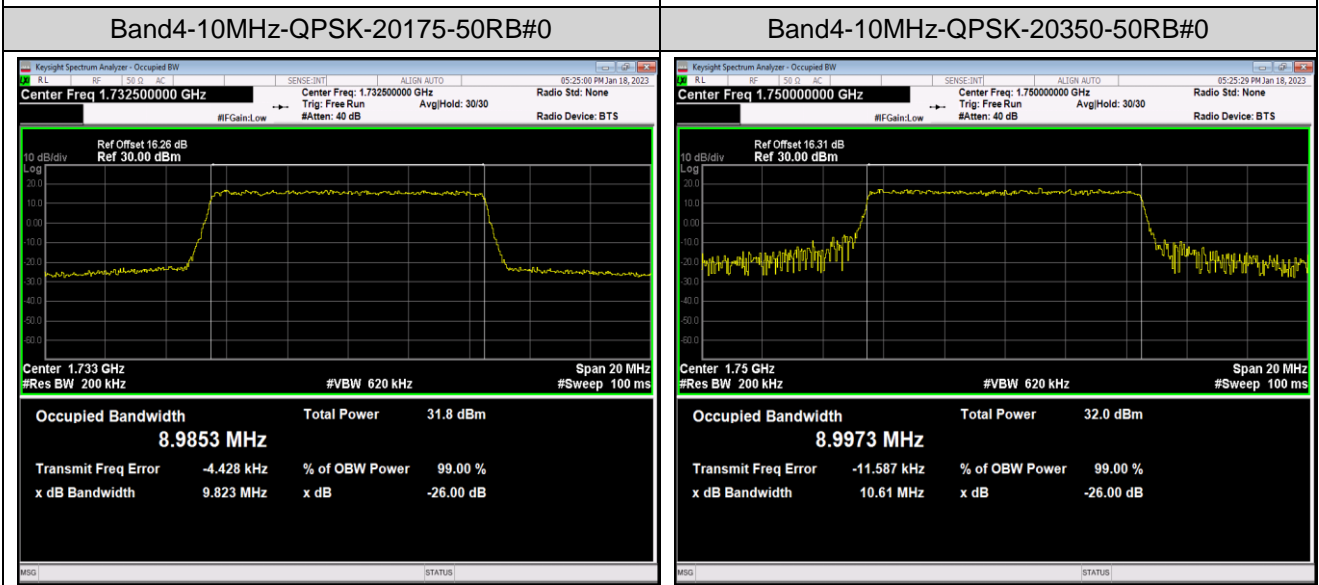

Band4-5MHz-QPSK-20375-25RB#0

Band4-5MHz-16QAM-19975-25RB#0

Band4-5MHz-16QAM-20175-25RB#0

Band4-5MHz-16QAM-20375-25RB#0

Band4-5MHz-64QAM-19975-25RB#0

Band4-5MHz-64QAM-20175-25RB#0

Band4-10MHz-16QAM-20350-50RB#0

Band4-10MHz-64QAM-20000-50RB#0

Band4-10MHz-64QAM-20175-50RB#0

Band4-10MHz-64QAM-20350-50RB#0

Band4-15MHz-QPSK-20025-75RB#0

Band4-15MHz-QPSK-20175-75RB#0

Band4-15MHz-QPSK-20325-75RB#0

Band4-15MHz-16QAM-20025-75RB#0