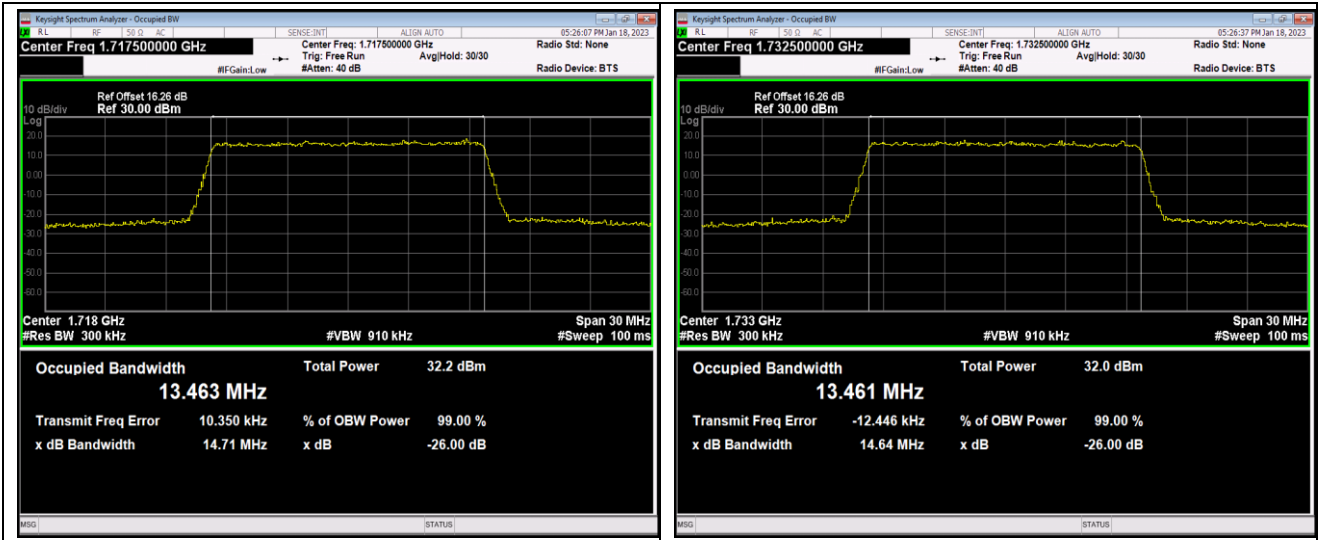

Band4-10MHz-64QAM-20000-50RB#0

Band4-10MHz-64QAM-20175-50RB#0

Band4-10MHz-64QAM-20350-50RB#0

Band4-15MHz-QPSK-20025-75RB#0

Band4-15MHz-QPSK-20175-75RB#0

Band4-15MHz-QPSK-20325-75RB#0

Band4-15MHz-16QAM-20025-75RB#0