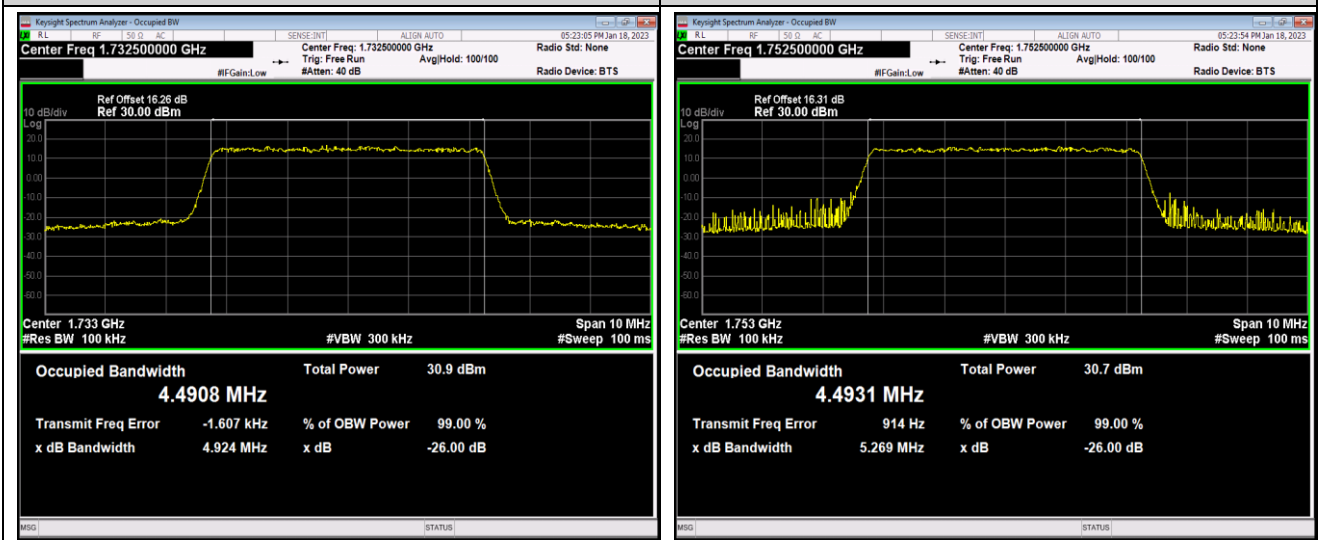

Band4-5MHz-16QAM-20175-25RB#0

Band4-5MHz-16QAM-20375-25RB#0

Band4-5MHz-64QAM-19975-25RB#0

Band4-5MHz-64QAM-20175-25RB#0