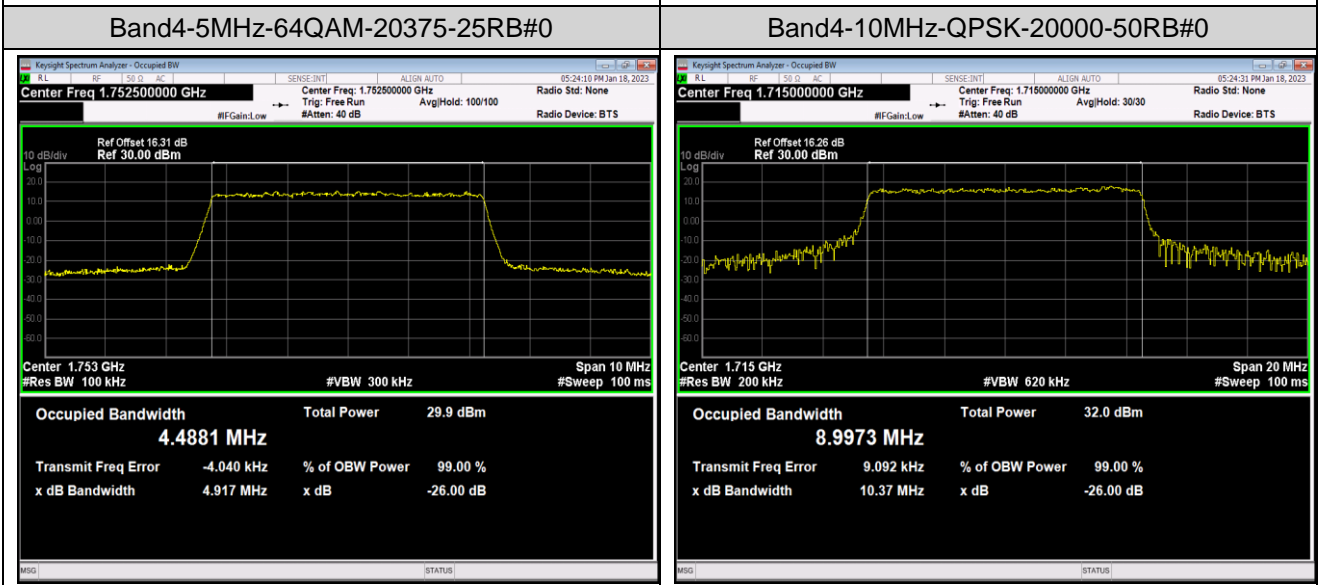

Band4-5MHz-QPSK-20375-25RB#0

Band4-5MHz-16QAM-19975-25RB#0

Band4-5MHz-16QAM-20175-25RB#0

Band4-5MHz-16QAM-20375-25RB#0

Band4-5MHz-64QAM-19975-25RB#0

Band4-5MHz-64QAM-20175-25RB#0

Band4-10MHz-16QAM-20350-50RB#0

Band4-10MHz-64QAM-20000-50RB#0

Band4-10MHz-64QAM-20175-50RB#0

Band4-10MHz-64QAM-20350-50RB#0

Band4-15MHz-QPSK-20025-75RB#0

Band4-15MHz-QPSK-20175-75RB#0

Band4-15MHz-QPSK-20325-75RB#0

Band4-15MHz-16QAM-20025-75RB#0