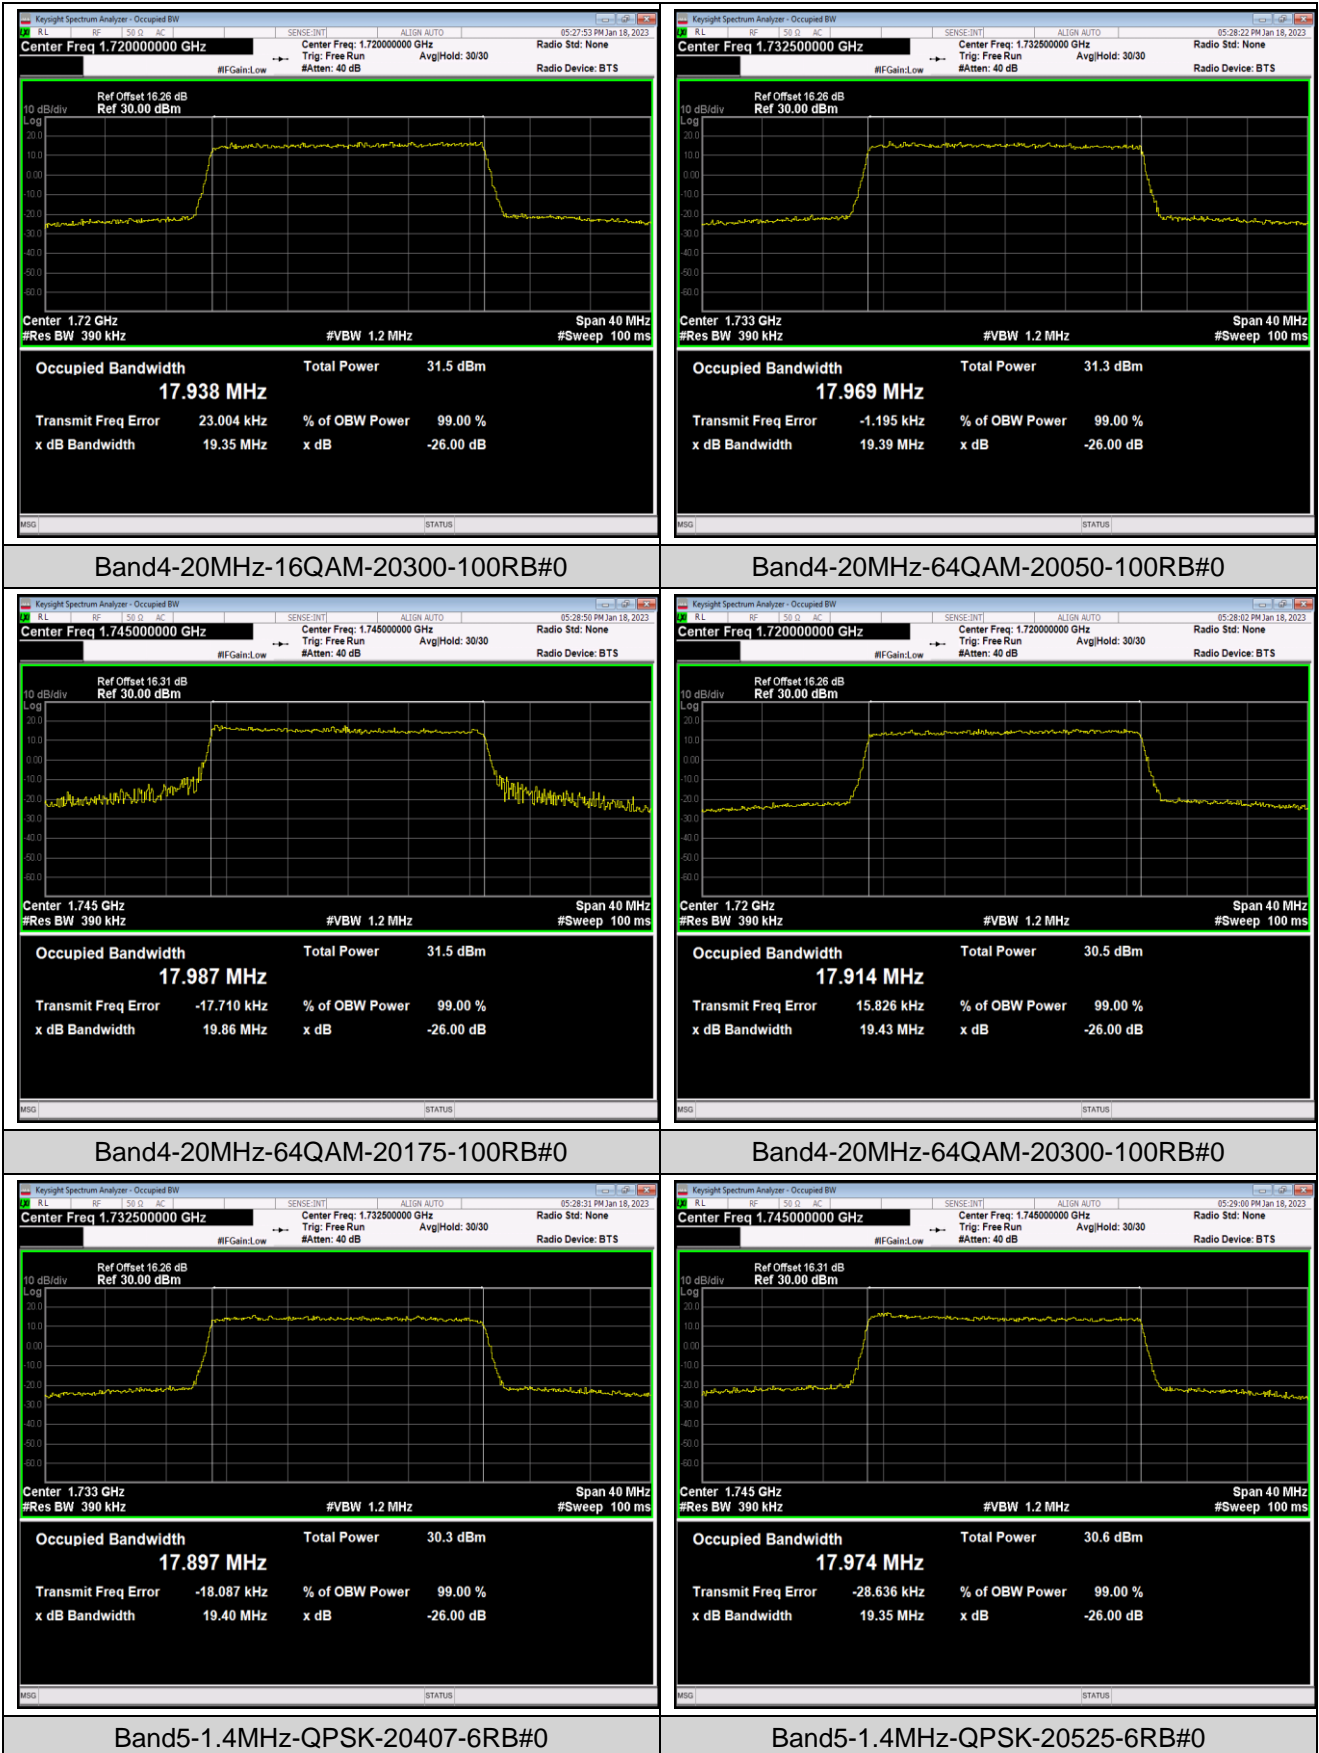

Band4-10MHz-64QAM-20000-50RB#0

Band4-10MHz-64QAM-20175-50RB#0

Band4-10MHz-64QAM-20350-50RB#0

Band4-15MHz-QPSK-20025-75RB#0

Band4-15MHz-QPSK-20175-75RB#0

Band4-15MHz-QPSK-20325-75RB#0

Band4-15MHz-16QAM-20025-75RB#0

Band4-15MHz-16QAM-20175-75RB#0

Band4-15MHz-16QAM-20325-75RB#0

Band4-15MHz-64QAM-20025-75RB#0

Band4-15MHz-64QAM-20175-75RB#0

Band4-15MHz-64QAM-20325-75RB#0

Band4-20MHz-QPSK-20050-100RB#0

Band4-20MHz-QPSK-20175-100RB#0

Band4-20MHz-QPSK-20300-100RB#0

Band4-20MHz-16QAM-20050-100RB#0

Band4-20MHz-16QAM-20175-100RB#0

Band5-3MHz-16QAM-20635-15RB#0

Band5-3MHz-64QAM-20415-15RB#0

Band5-3MHz-64QAM-20525-15RB#0

Band5-3MHz-64QAM-20635-15RB#0