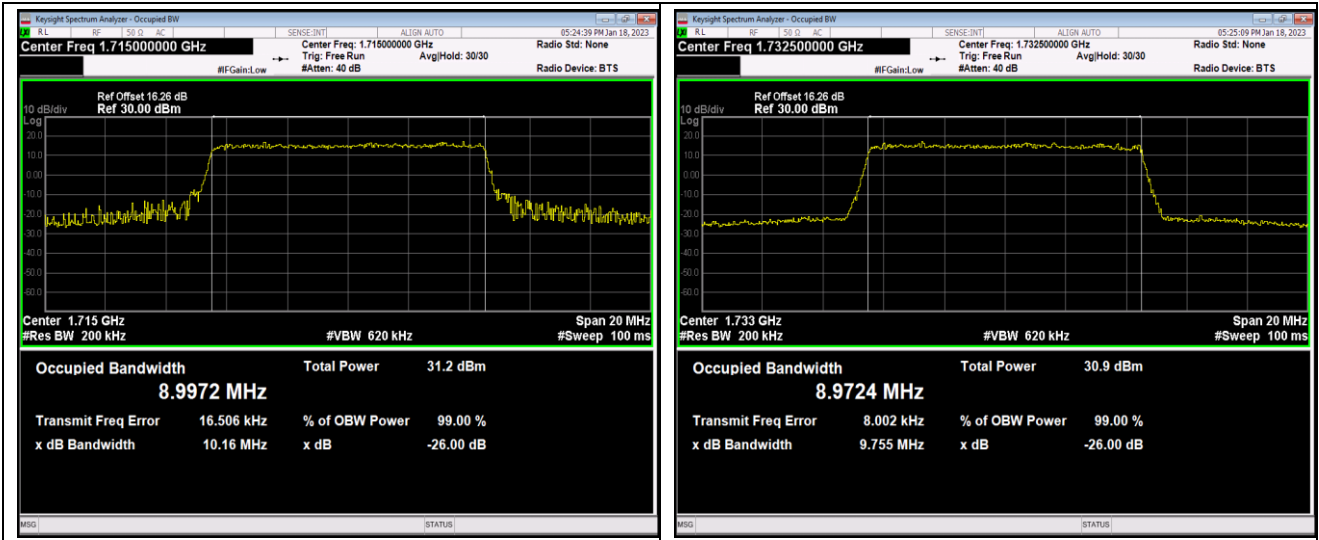

Band4-5MHz-QPSK-20375-25RB#0

Band4-5MHz-16QAM-19975-25RB#0

Band4-5MHz-16QAM-20175-25RB#0

Band4-5MHz-16QAM-20375-25RB#0

Band4-5MHz-64QAM-19975-25RB#0

Band4-5MHz-64QAM-20175-25RB#0

Band4-10MHz-16QAM-20350-50RB#0

Band4-10MHz-64QAM-20000-50RB#0

Band4-10MHz-64QAM-20175-50RB#0

Band4-10MHz-64QAM-20350-50RB#0

Band4-15MHz-QPSK-20025-75RB#0

Band4-15MHz-QPSK-20175-75RB#0

Band4-15MHz-QPSK-20325-75RB#0

Band4-15MHz-16QAM-20025-75RB#0