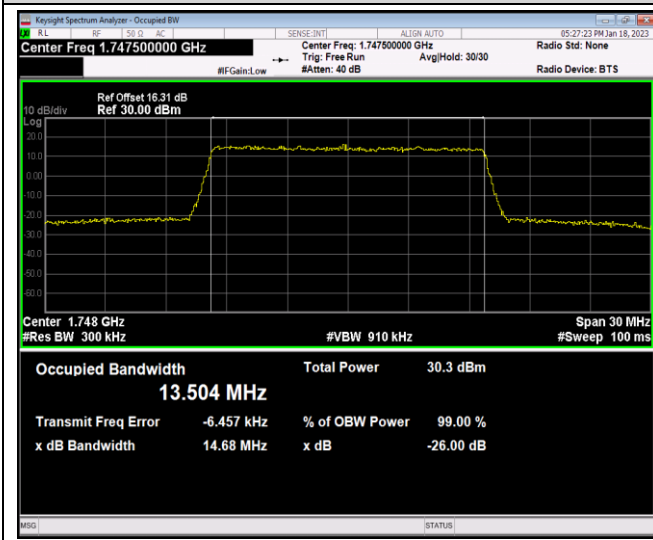

Band4-15MHz-16QAM-20175-75RB#0

Band4-15MHz-16QAM-20325-75RB#0

Band4-15MHz-64QAM-20025-75RB#0

Band4-15MHz-64QAM-20175-75RB#0

Band4-15MHz-64QAM-20325-75RB#0

Band4-20MHz-QPSK-20050-100RB#0

Band4-20MHz-QPSK-20175-100RB#0