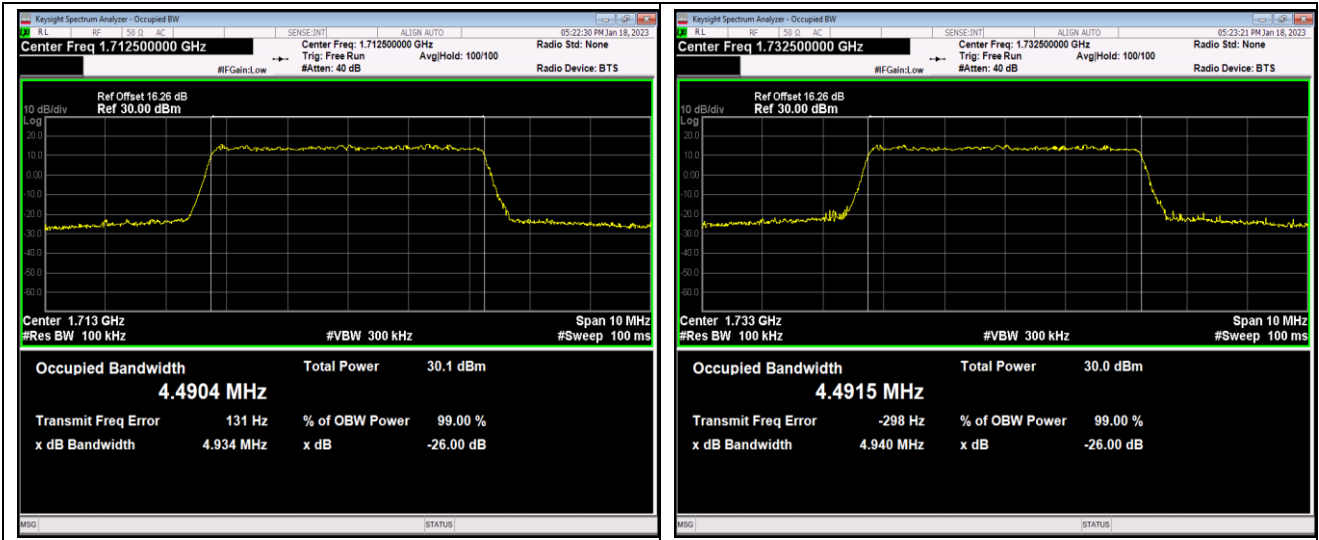

Band4-5MHz-QPSK-20375-25RB#0

Band4-5MHz-16QAM-19975-25RB#0

Band4-5MHz-16QAM-20175-25RB#0

Band4-5MHz-16QAM-20375-25RB#0

Band4-5MHz-64QAM-19975-25RB#0

Band4-5MHz-64QAM-20175-25RB#0

Band4-10MHz-16QAM-20350-50RB#0

Band4-10MHz-64QAM-20000-50RB#0

Band4-10MHz-64QAM-20175-50RB#0

Band4-10MHz-64QAM-20350-50RB#0

Band4-15MHz-QPSK-20025-75RB#0

Band4-15MHz-QPSK-20175-75RB#0

Band4-15MHz-QPSK-20325-75RB#0

Band4-15MHz-16QAM-20025-75RB#0