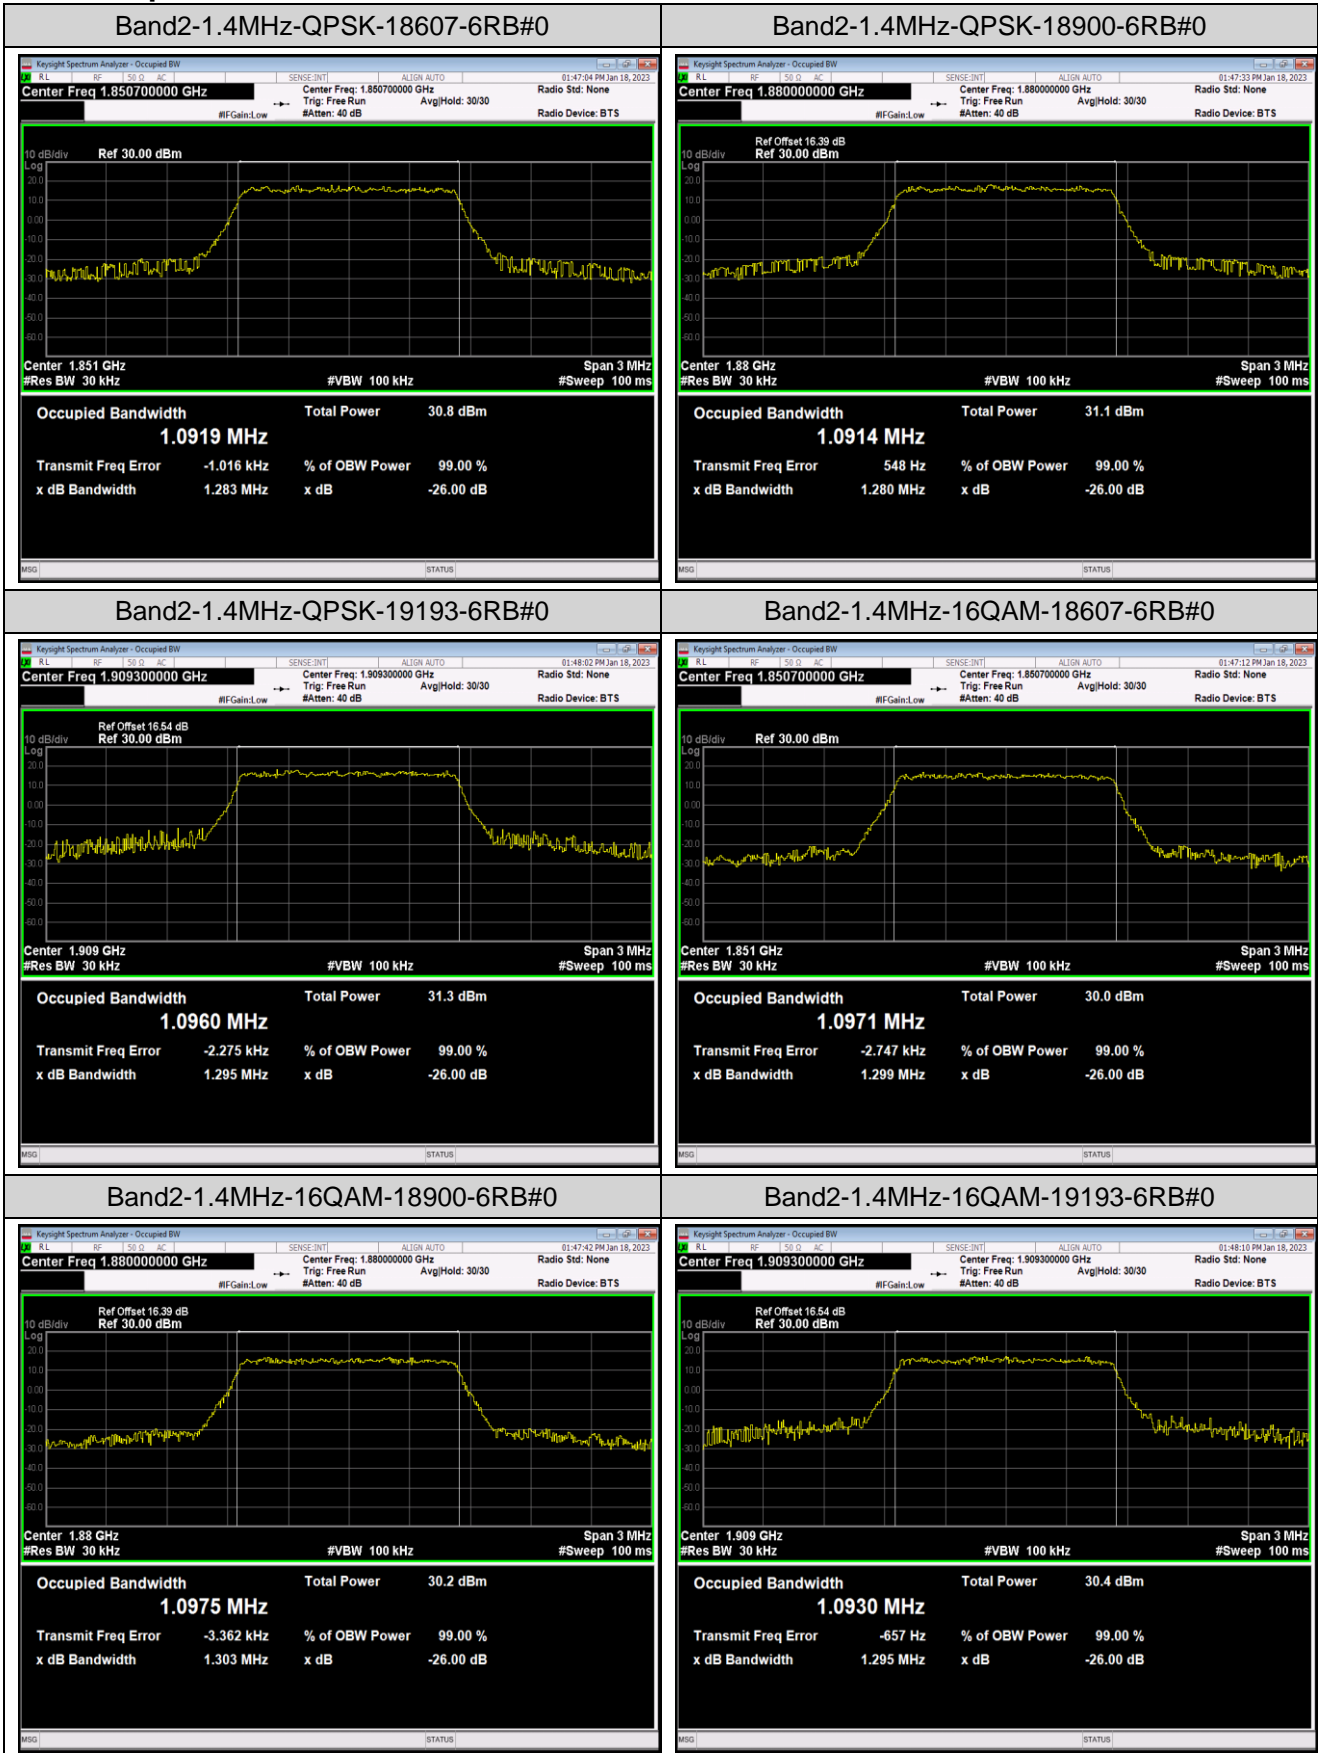

Test Graphs