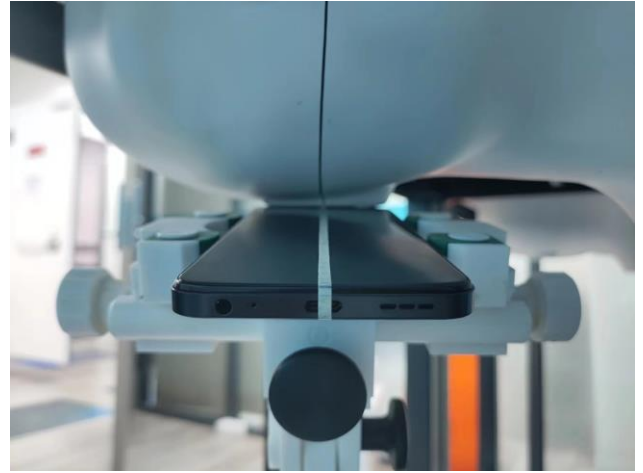

Right Tilted