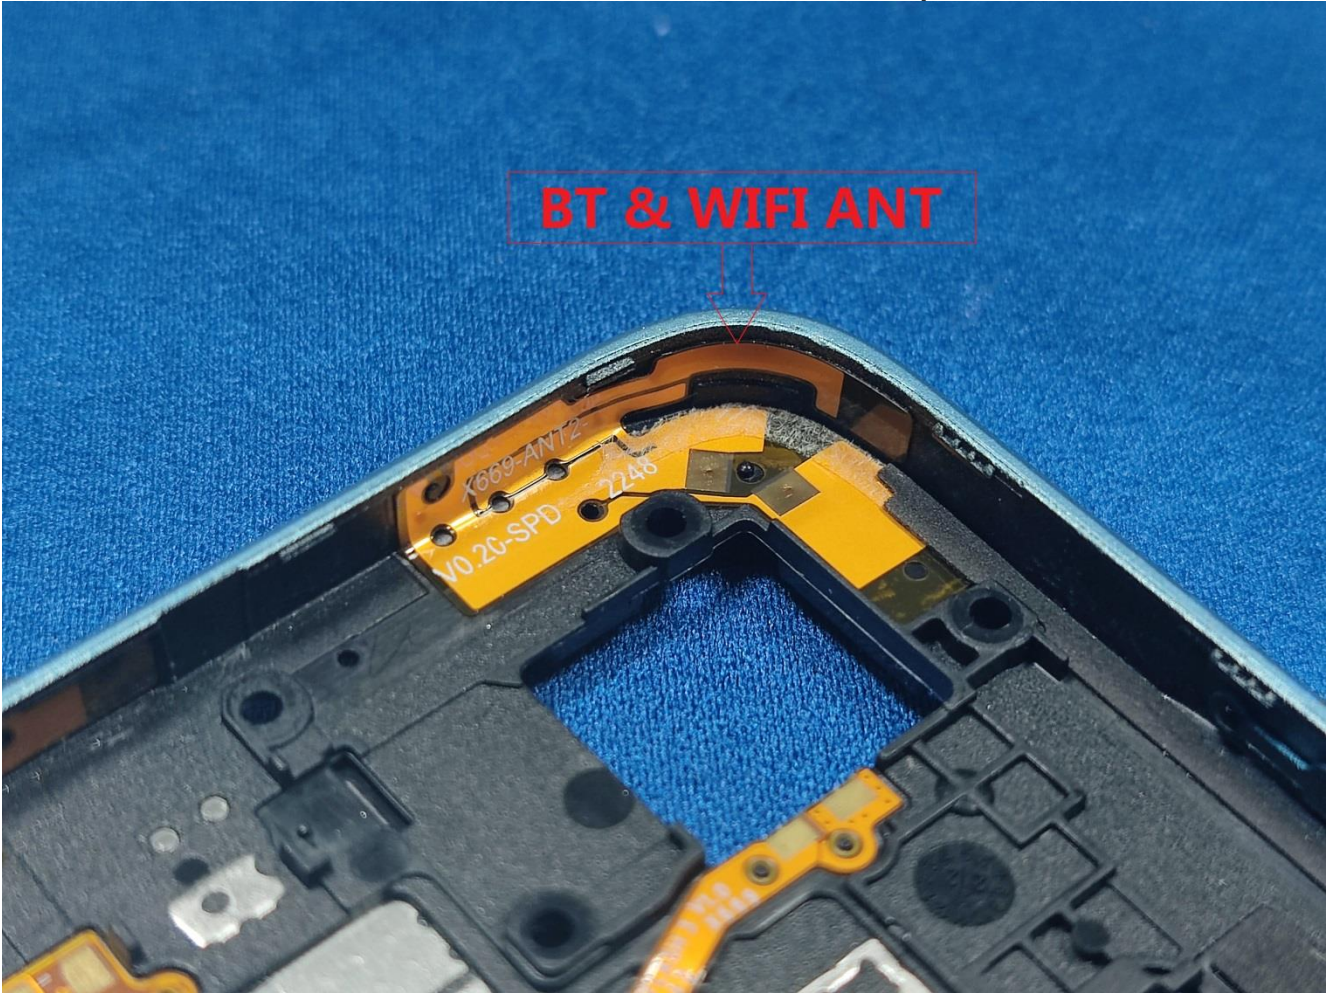

### EUT Photos (Model: X669)

EUT Antenna Locations

SAR Test Setup Photos

Head

Right Tilted

Body

Back side(10mm)

Top side(10mm)