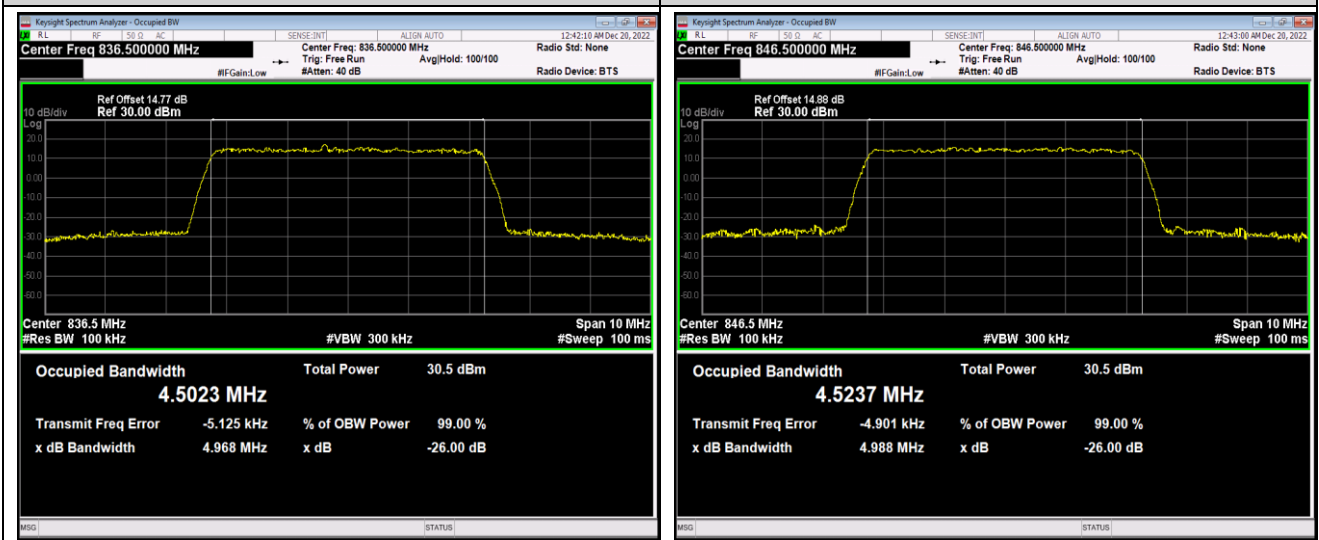

Band5-5MHz-16QAM-20525-25RB#0

Band5-5MHz-16QAM-20625-25RB#0

Band5-5MHz-64QAM-20425-25RB#0

Band5-5MHz-64QAM-20525-25RB#0