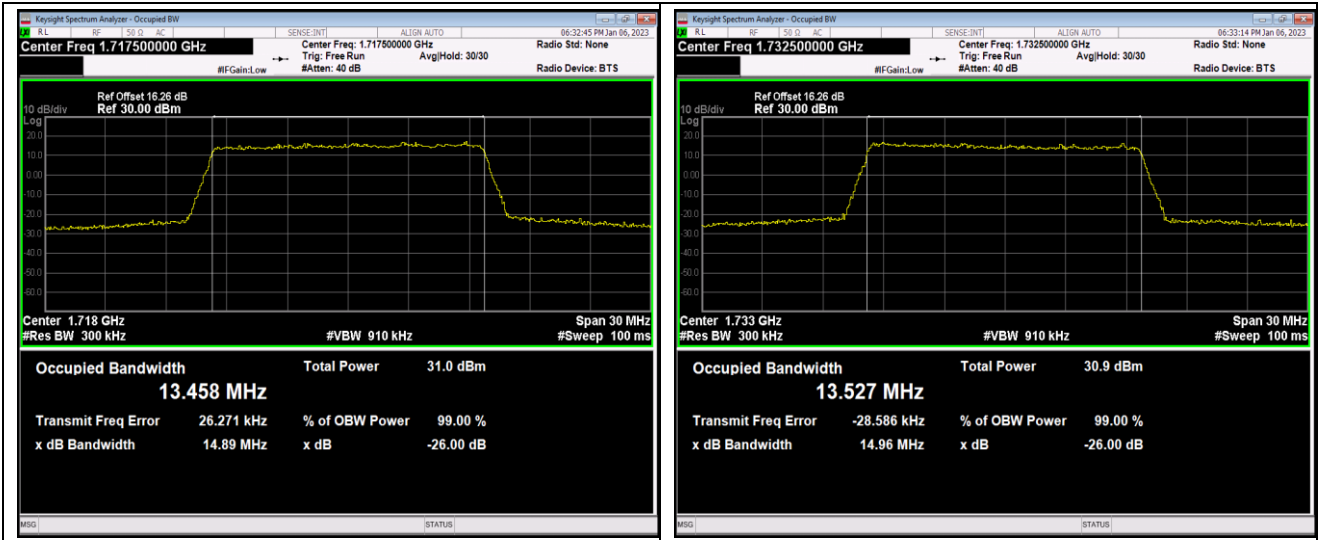

Band4-10MHz-64QAM-20000-50RB#0

Band4-10MHz-64QAM-20175-50RB#0

Band4-10MHz-64QAM-20350-50RB#0

Band4-15MHz-QPSK-20025-75RB#0

Band4-15MHz-QPSK-20175-75RB#0

Band4-15MHz-QPSK-20325-75RB#0

Band4-15MHz-16QAM-20025-75RB#0