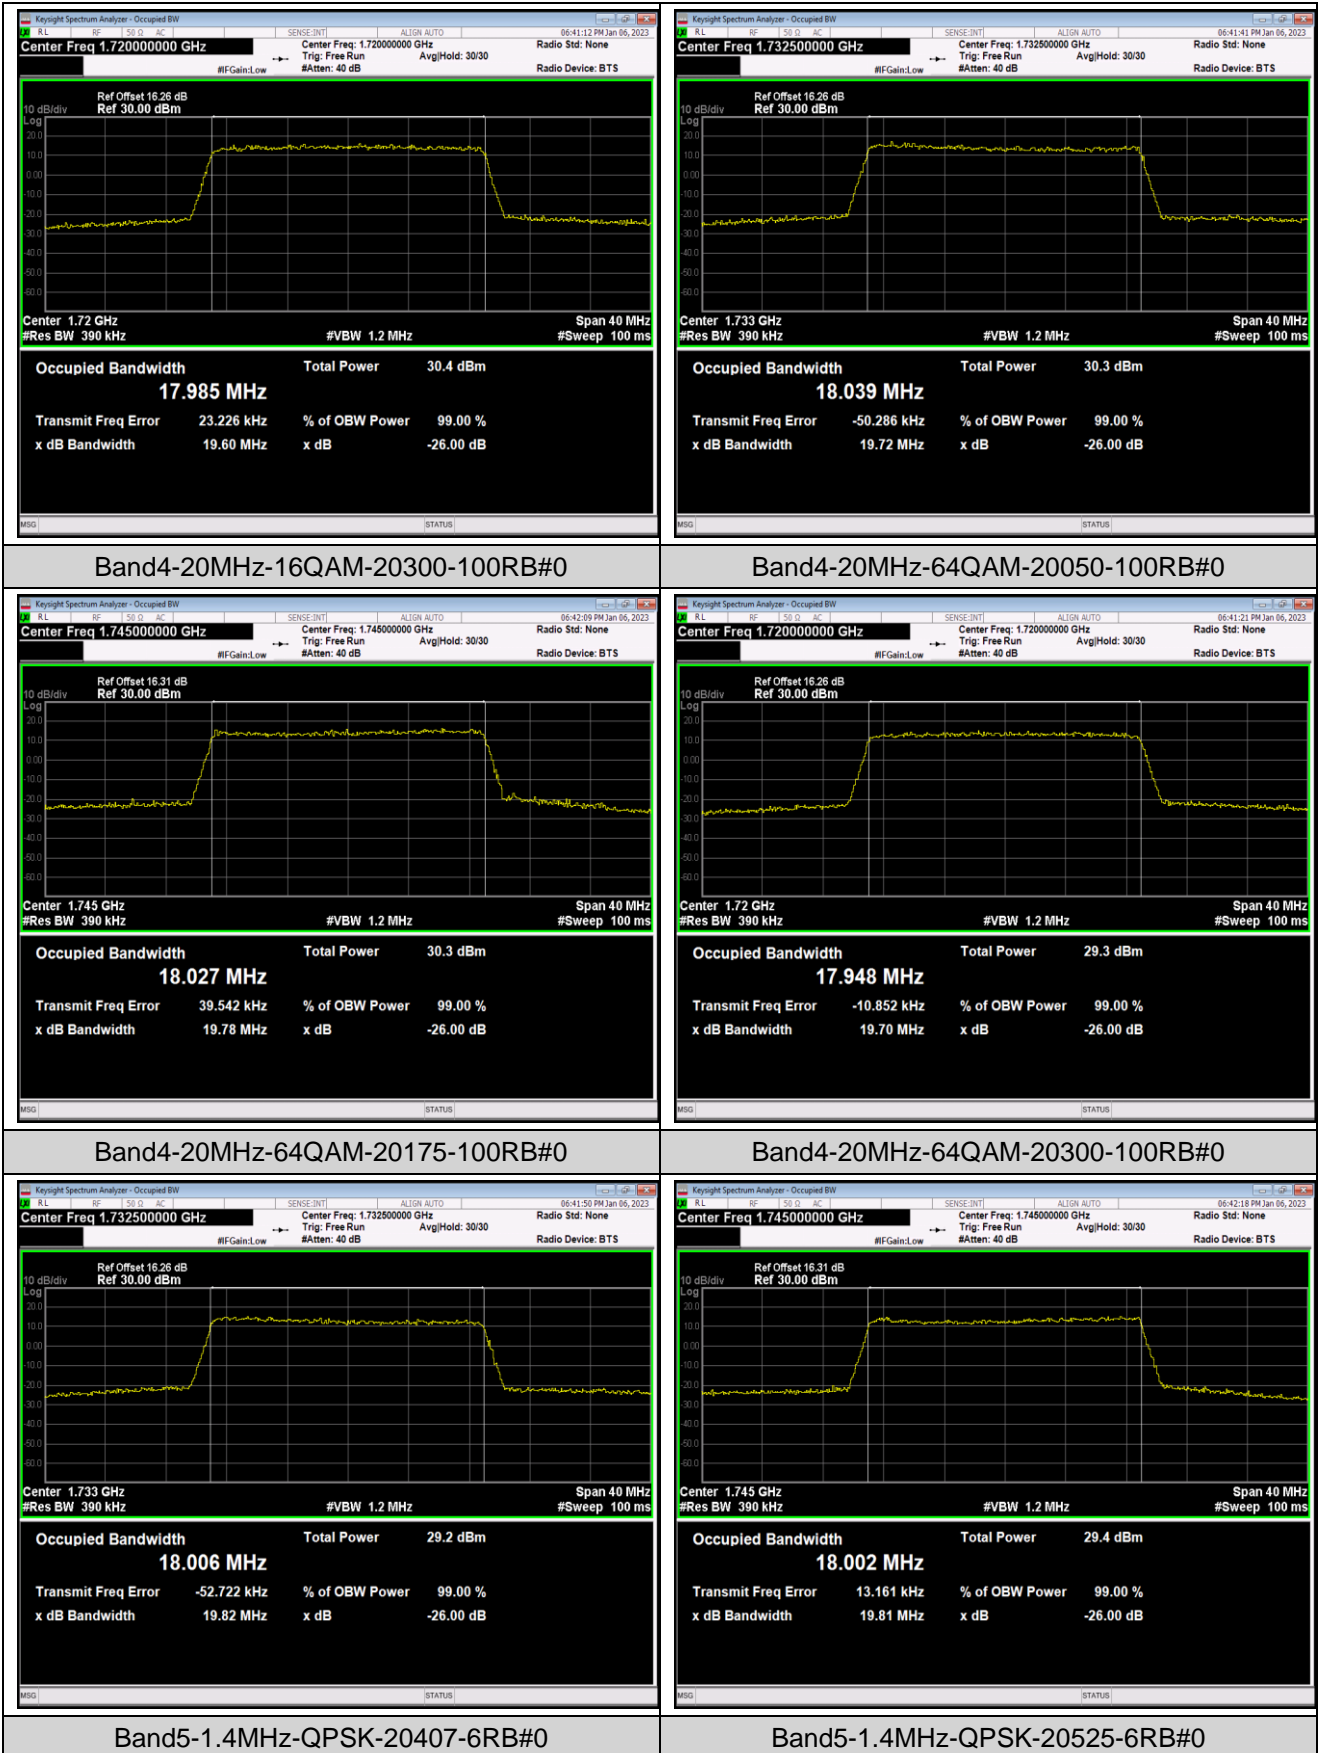

Band2-20MHz-16QAM-19100-100RB#0

Band2-20MHz-64QAM-18700-100RB#0

Band2-20MHz-64QAM-18900-100RB#0

Band2-20MHz-64QAM-19100-100RB#0

Band4-1.4MHz-QPSK-19957-6RB#0

Band4-1.4MHz-QPSK-20175-6RB#0

Band4-1.4MHz-QPSK-20393-6RB#0

Band4-10MHz-64QAM-20000-50RB#0

Band4-10MHz-64QAM-20175-50RB#0

Band4-10MHz-64QAM-20350-50RB#0

Band4-15MHz-QPSK-20025-75RB#0

Band4-15MHz-QPSK-20175-75RB#0

Band4-15MHz-QPSK-20325-75RB#0

Band4-15MHz-16QAM-20025-75RB#0

Band4-15MHz-16QAM-20175-75RB#0

Band4-15MHz-16QAM-20325-75RB#0

Band4-15MHz-64QAM-20025-75RB#0

Band4-15MHz-64QAM-20175-75RB#0

Band5-1.4MHz-QPSK-20643-6RB#0

Band5-1.4MHz-16QAM-20407-6RB#0

Band5-1.4MHz-16QAM-20525-6RB#0

Band5-1.4MHz-16QAM-20643-6RB#0

Band5-1.4MHz-64QAM-20407-6RB#0

Band5-1.4MHz-64QAM-20525-6RB#0