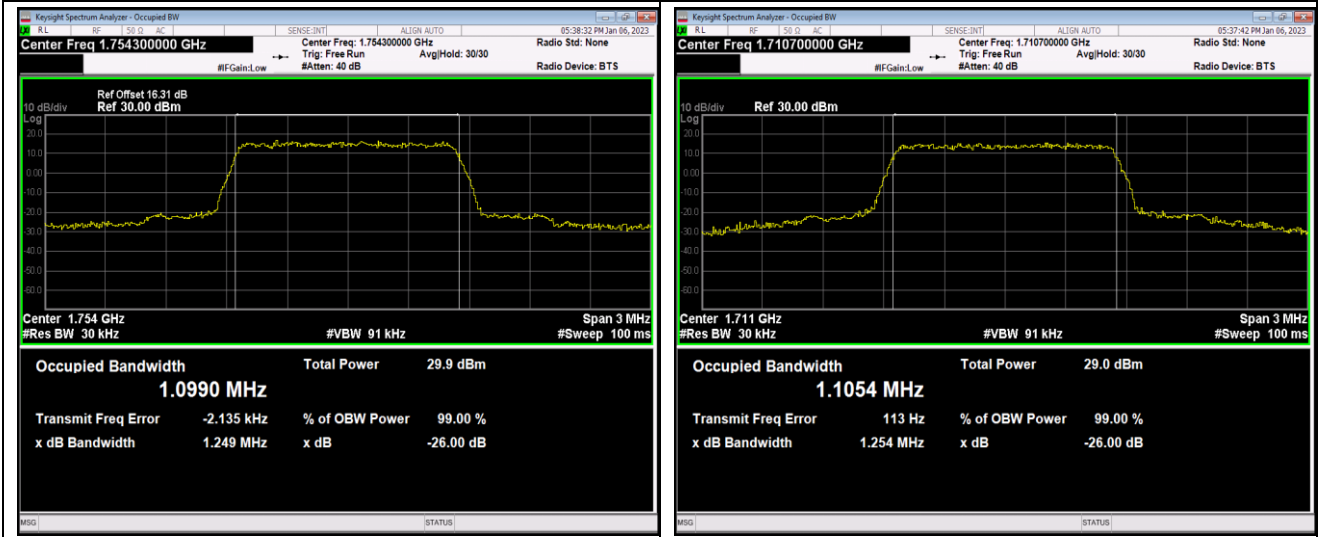

Band4-1.4MHz-QPSK-20393-6RB#0

Band4-1.4MHz-16QAM-19957-6RB#0

Band4-1.4MHz-16QAM-20175-6RB#0

Band4-1.4MHz-16QAM-20393-6RB#0