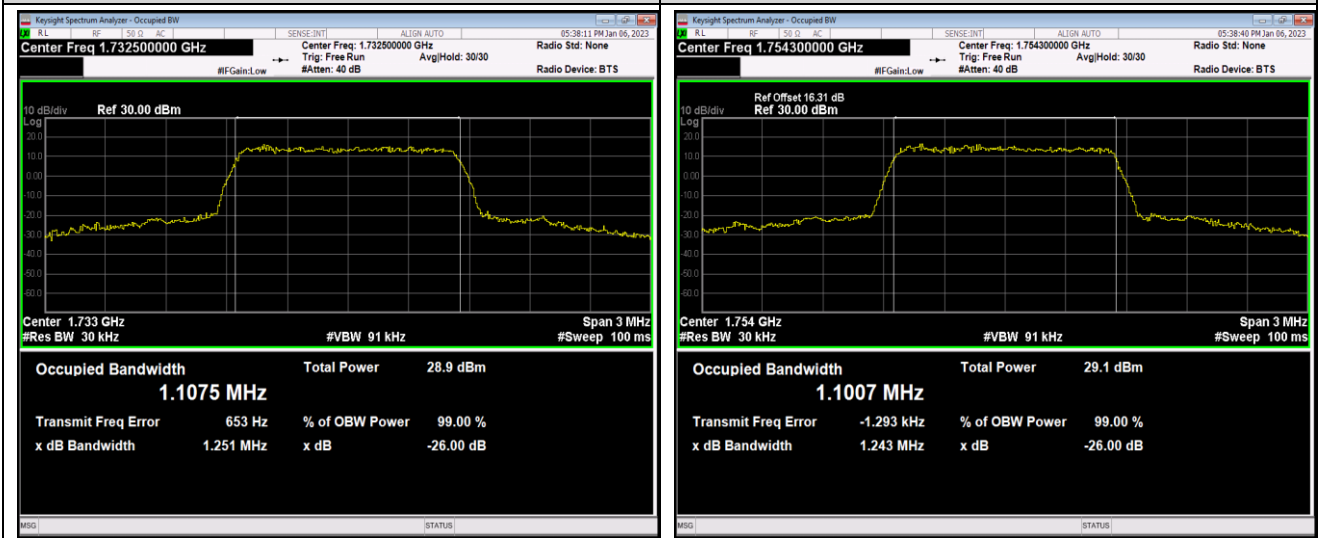

Band4-1.4MHz-16QAM-20175-6RB#0

Band4-1.4MHz-16QAM-20393-6RB#0

Band4-1.4MHz-64QAM-19957-6RB#0

Band4-1.4MHz-64QAM-20175-6RB#0