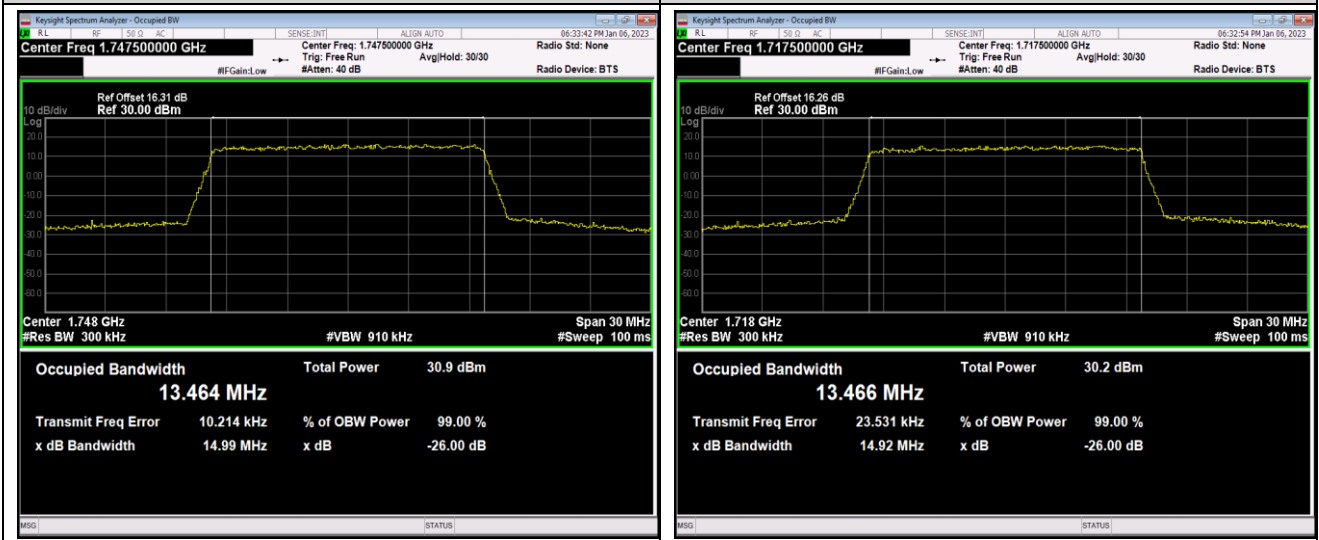

Band4-10MHz-64QAM-20000-50RB#0

Band4-10MHz-64QAM-20175-50RB#0

Band4-10MHz-64QAM-20350-50RB#0

Band4-15MHz-QPSK-20025-75RB#0

Band4-15MHz-QPSK-20175-75RB#0

Band4-15MHz-QPSK-20325-75RB#0

Band4-15MHz-16QAM-20025-75RB#0