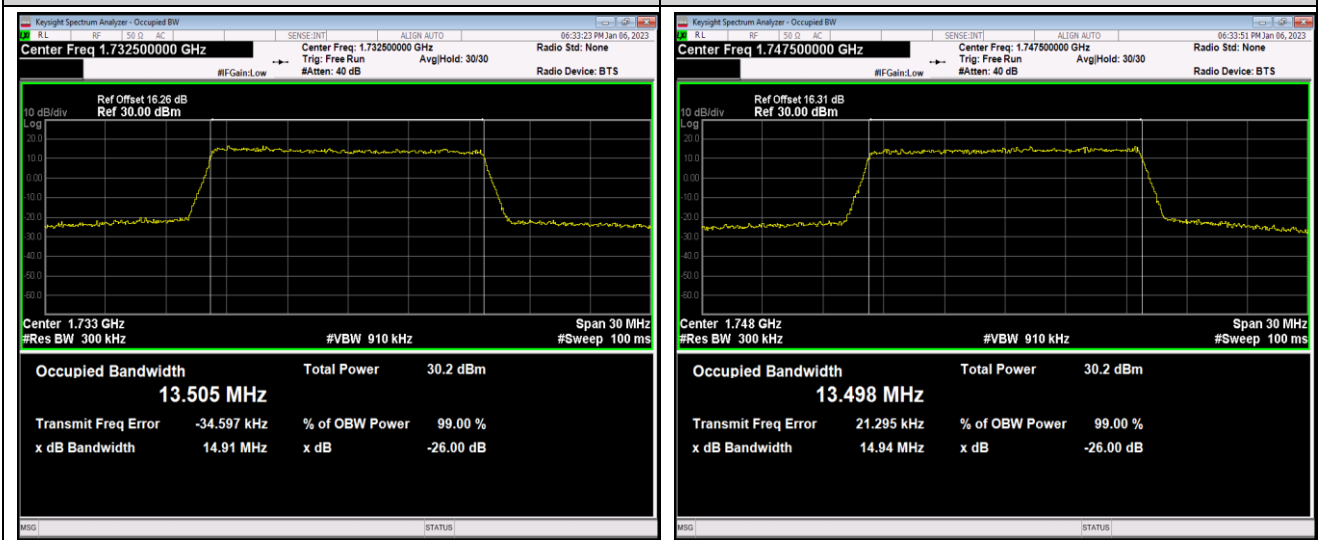

Band4-15MHz-16QAM-20175-75RB#0

Band4-15MHz-16QAM-20325-75RB#0

Band4-15MHz-64QAM-20025-75RB#0

Band4-15MHz-64QAM-20175-75RB#0