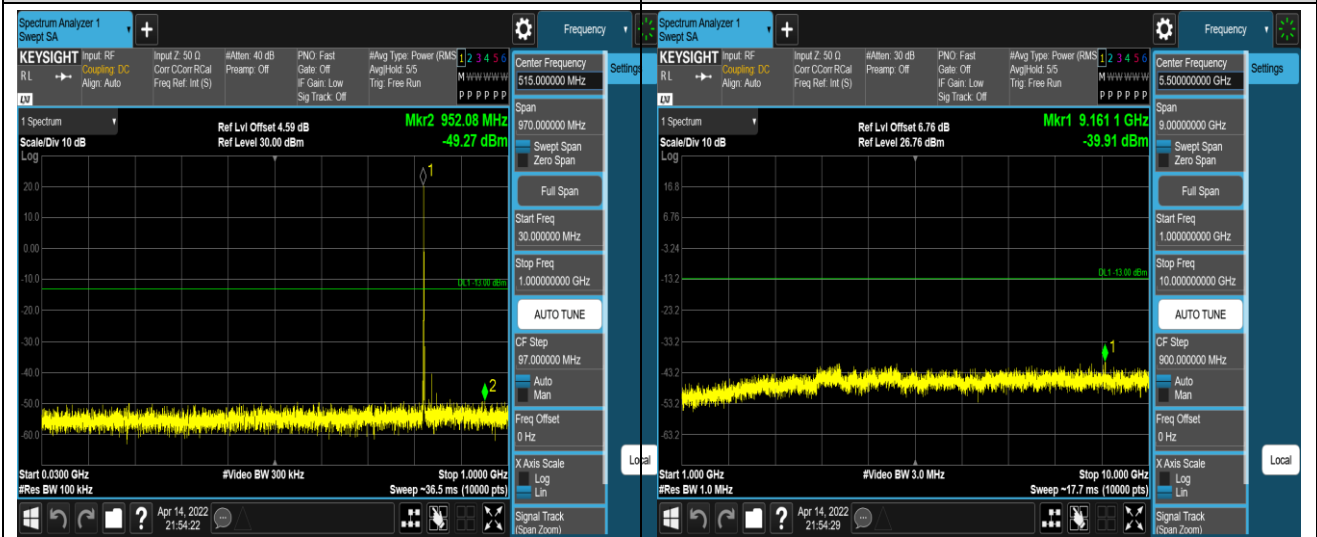

Band4-20MHz-16QAM-20050-1RB#0-Range2:1000~20000MHz

Band5-1.4MHz-16QAM-20407-1RB#0-Range1:30~1000MHz

Band5-1.4MHz-16QAM-20407-1RB#0-Range2:1000~10000MHz

Band5-1.4MHz-16QAM-20525-1RB#0-Range1:30~1000MHz

Band5-1.4MHz-16QAM-20525-1RB#0-Range2:1000~10000MHz

Band5-1.4MHz-16QAM-20643-1RB#0-Range1:30~1000MHz

Band5-1.4MHz-16QAM-20643-1RB#0-Range2:1000~10000MHz

Band5-10MHz-16QAM-20600-1RB#0-Range1:30~1000MHz

Band5-10MHz-16QAM-20600-1RB#0-Range2:1000~10000MHz

Band7-5MHz-QPSK-20775-1RB#0-Range1:30~1000MHz