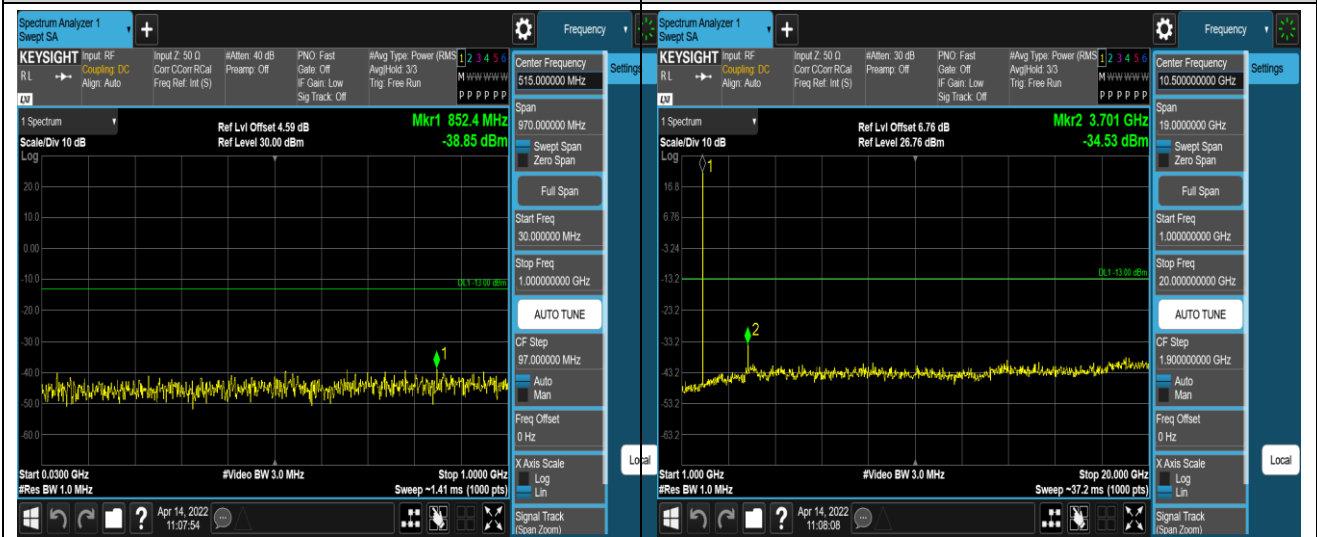

Remark: All bandwidth and all modulation had been tested, but only the worst case data displayed in this report.

Test Graphs

Band2-1.4MHz-16QAM-18607-1RB#0-Range1:30~1000MHz

Band2-1.4MHz-16QAM-18607-1RB#0-Range2:1000~2000MHz

Band2-1.4MHz-16QAM-18900-1RB#0-Range1:30~1000MHz

Band2-1.4MHz-16QAM-18900-1RB#0-Range2:1000~2000MHz

Band2-1.4MHz-16QAM-19193-1RB#0-Range1:30~1000MHz

Band2-1.4MHz-16QAM-19193-1RB#0-Range2:1000~2000MHz

Band2-20MHz-16QAM-19100-1RB#0-Range1:30~1000MHz