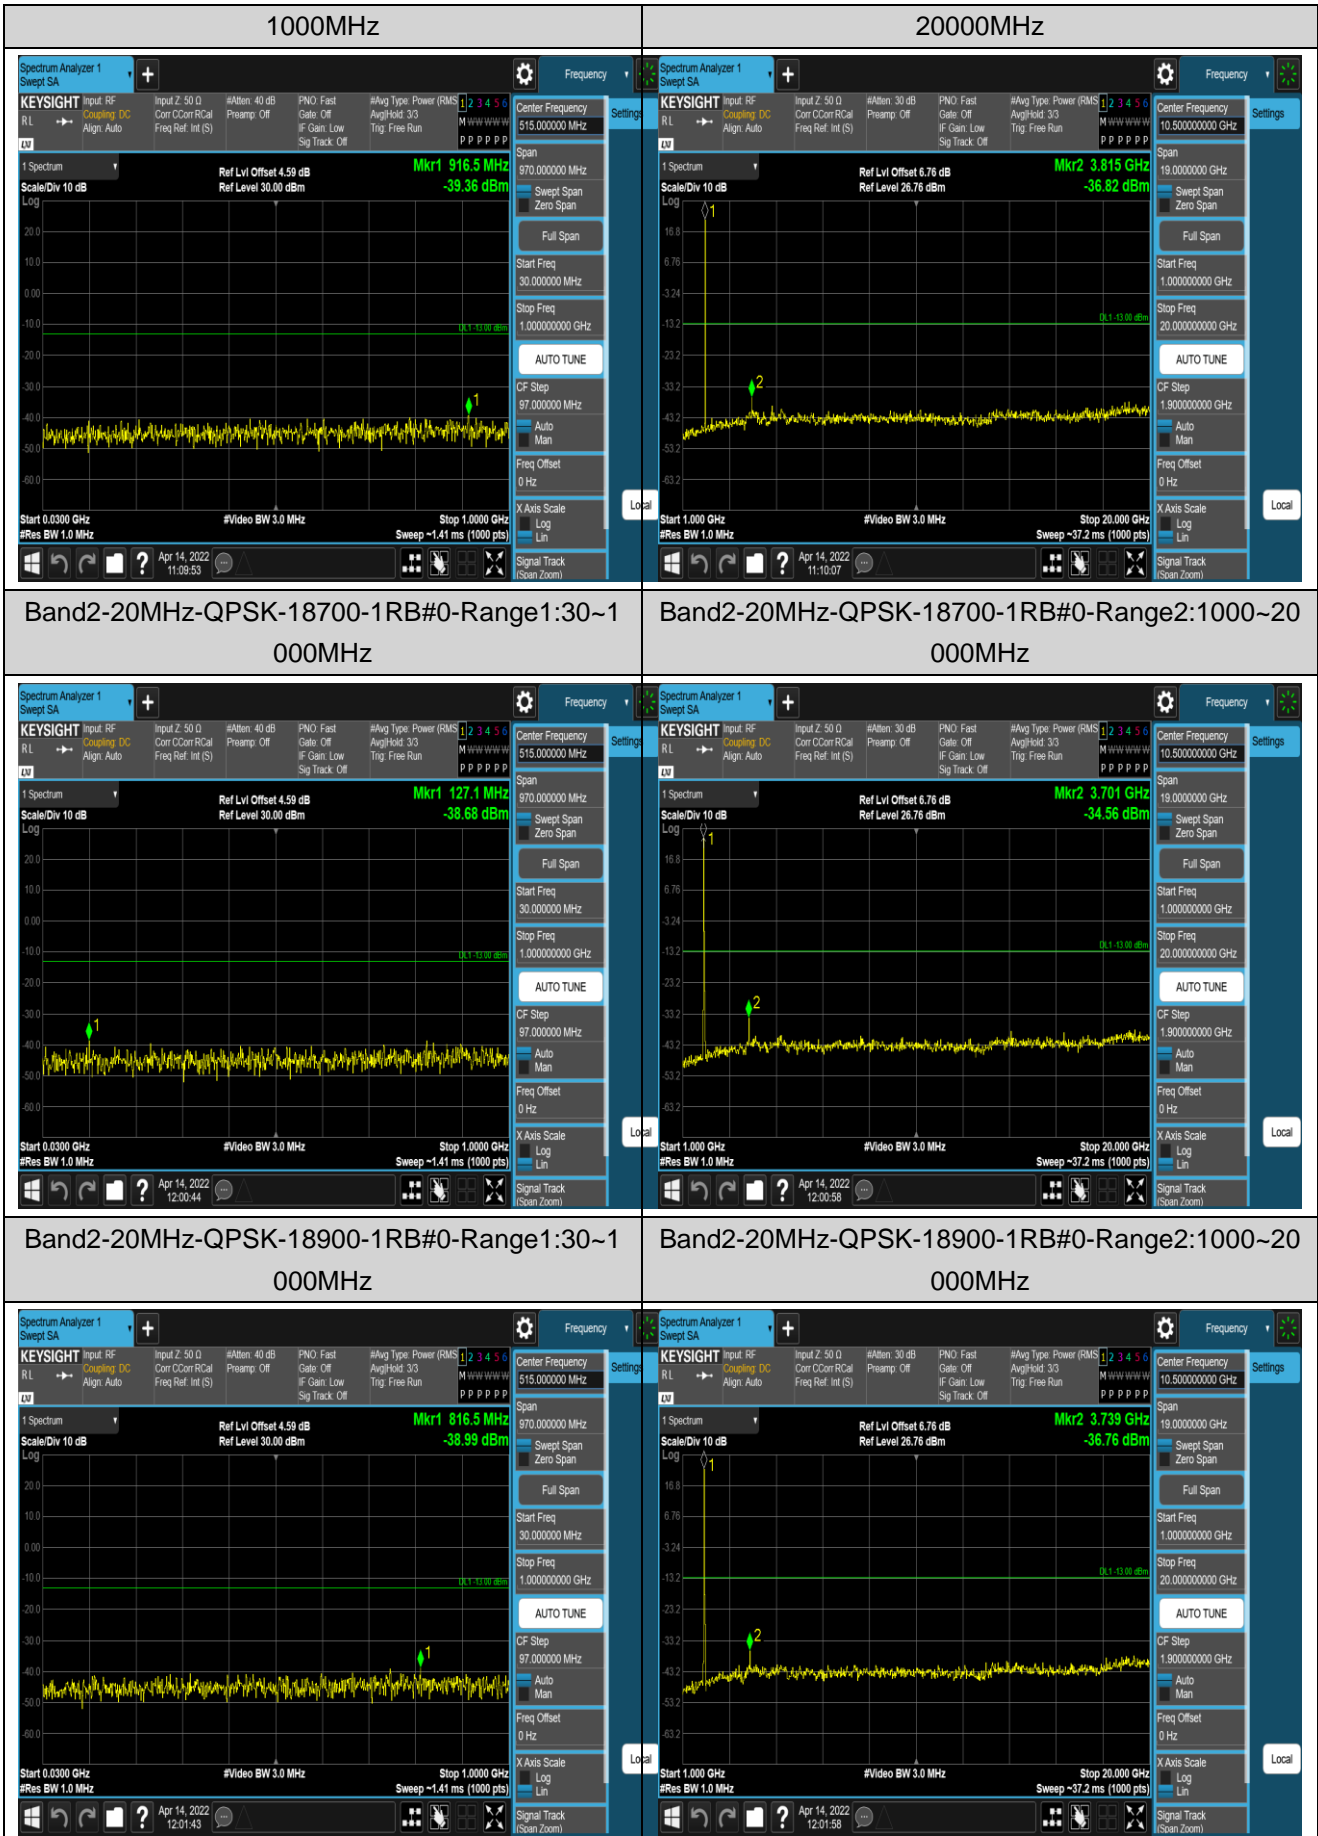

Remark: All bandwidth and all modulation had been tested, but only the worst case data displayed in this report.

Test Graphs

Band2-1.4MHz-16QAM-18607-1RB#0-Range1:30~1000MHz

Band2-1.4MHz-16QAM-18607-1RB#0-Range2:1000~2000MHz

Band2-1.4MHz-16QAM-18900-1RB#0-Range1:30~1000MHz

Band2-1.4MHz-16QAM-18900-1RB#0-Range2:1000~2000MHz

Band2-1.4MHz-16QAM-19193-1RB#0-Range1:30~1000MHz

Band2-1.4MHz-16QAM-19193-1RB#0-Range2:1000~2000MHz

Band2-20MHz-16QAM-19100-1RB#0-Range1:30~1000MHz