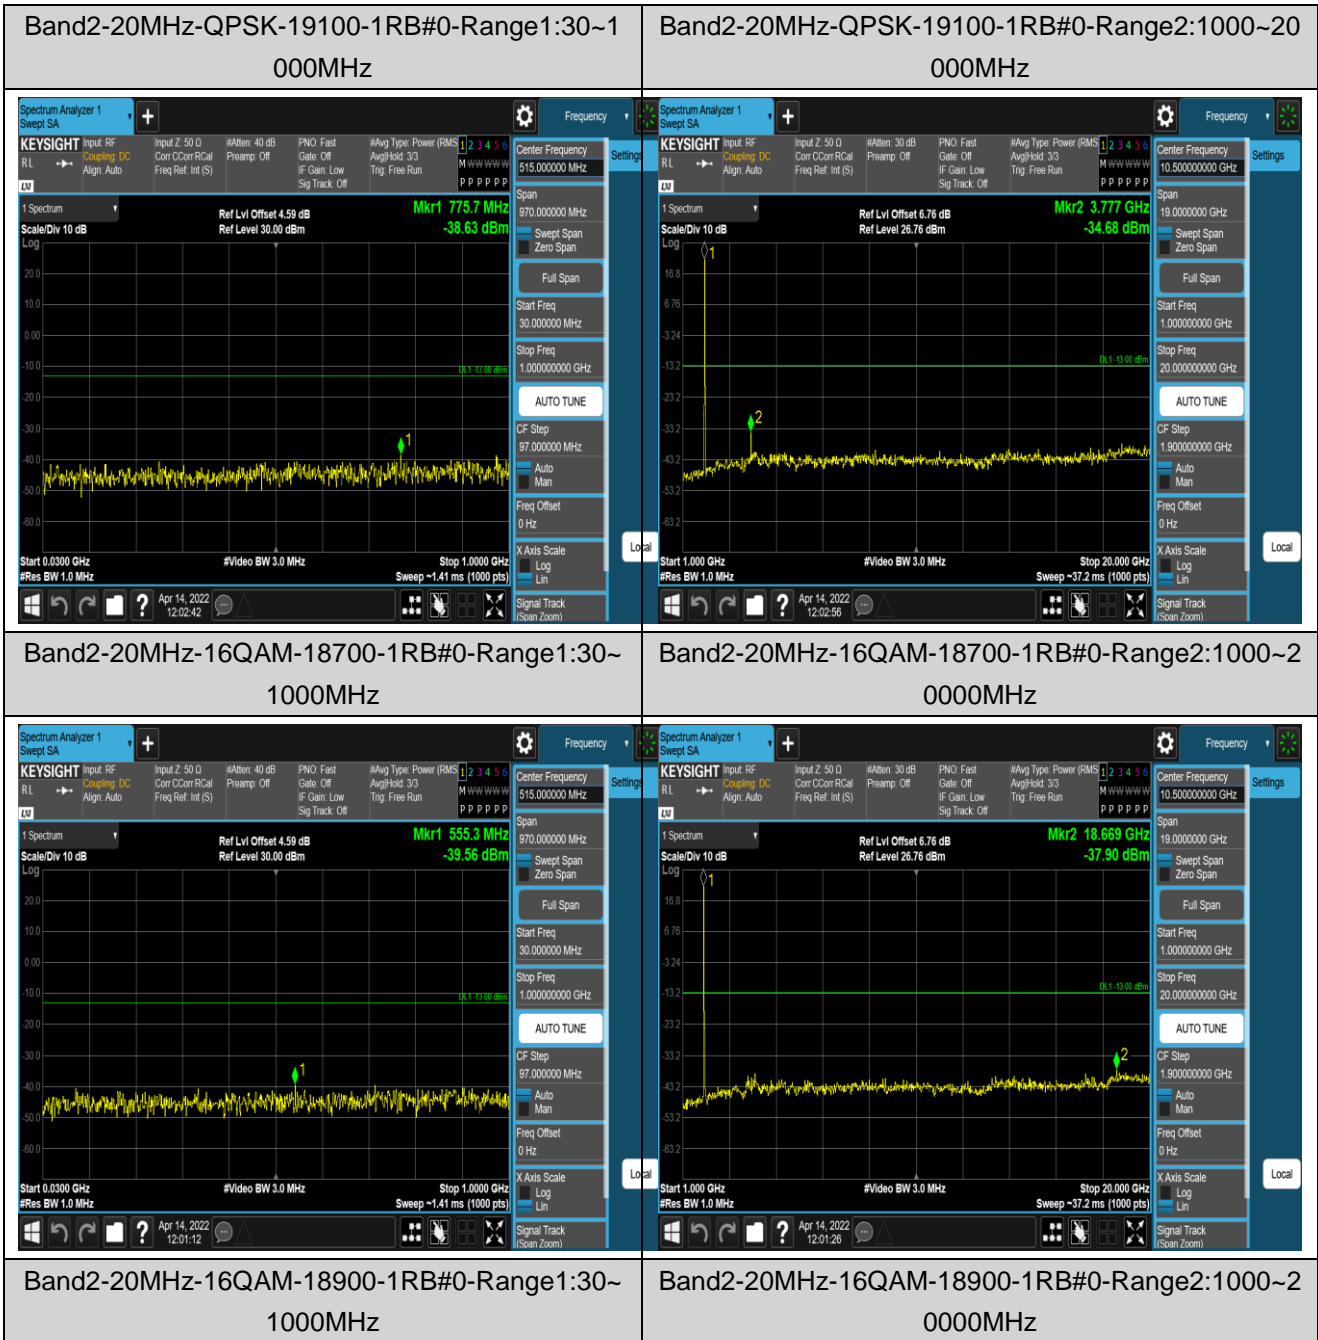

Remark: All bandwidth and all modulation had been tested, but only the worst case data displayed in this report.

Test Graphs

Band2-1.4MHz-16QAM-18607-1RB#0-Range1:30~1000MHz

Band2-1.4MHz-16QAM-18607-1RB#0-Range2:1000~2000MHz

Band2-1.4MHz-16QAM-18900-1RB#0-Range1:30~1000MHz

Band2-1.4MHz-16QAM-18900-1RB#0-Range2:1000~2000MHz

Band2-1.4MHz-16QAM-19193-1RB#0-Range1:30~1000MHz

Band2-1.4MHz-16QAM-19193-1RB#0-Range2:1000~2000MHz

Band2-20MHz-16QAM-19100-1RB#0-Range1:30~1000MHz

Band2-20MHz-16QAM-19100-1RB#0-Range2:1000~2000MHz

Band4-1.4MHz-QPSK-19957-1RB#0-Range1:30~1000MHz

Band4-1.4MHz-QPSK-19957-1RB#0-Range2:1000~2000MHz

Band4-1.4MHz-QPSK-20175-1RB#0-Range1:30~1000MHz

Band4-1.4MHz-QPSK-20175-1RB#0-Range2:1000~2000MHz