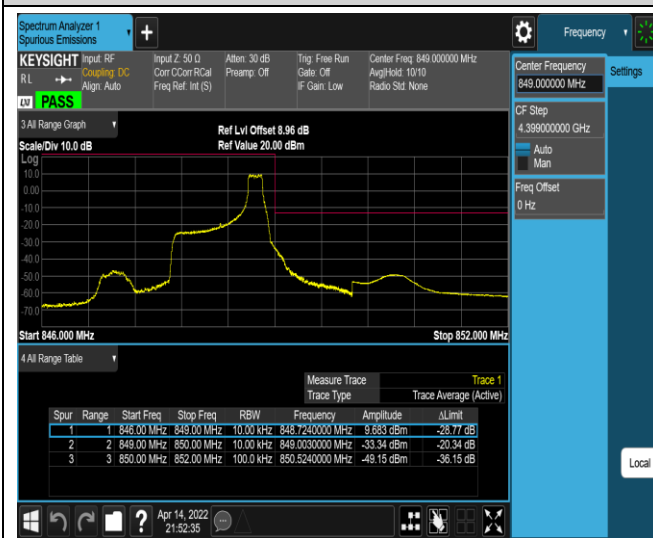

Band5-1.4MHz-QPSK-20643-6RB#0

Band5-1.4MHz-16QAM-20407-1RB#0

Band5-1.4MHz-16QAM-20407-1RB#5

Band5-1.4MHz-16QAM-20407-6RB#0

Band5-1.4MHz-16QAM-20643-1RB#0

Band5-1.4MHz-16QAM-20643-1RB#5

Band5-1.4MHz-16QAM-20643-6RB#0