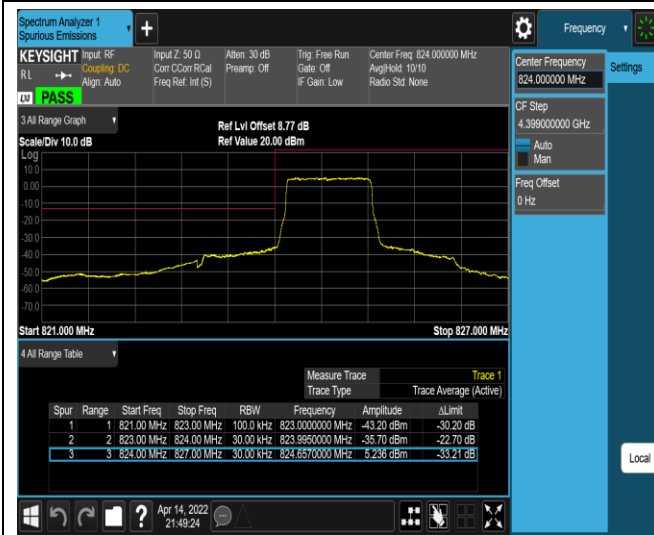

Band4-20MHz-16QAM-20300-1RB#99

Band4-20MHz-16QAM-20300-100RB#0

Band5-1.4MHz-QPSK-20407-1RB#0

Band5-1.4MHz-QPSK-20407-1RB#5

Band5-1.4MHz-QPSK-20407-6RB#0

Band5-1.4MHz-QPSK-20643-1RB#0

Band5-1.4MHz-QPSK-20643-1RB#5

Band5-1.4MHz-QPSK-20643-6RB#0

Band5-1.4MHz-16QAM-20407-1RB#0

Band5-1.4MHz-16QAM-20407-1RB#5

Band5-1.4MHz-16QAM-20407-6RB#0

Band5-1.4MHz-16QAM-20643-1RB#0

Band5-1.4MHz-16QAM-20643-1RB#5

Band5-1.4MHz-16QAM-20643-6RB#0