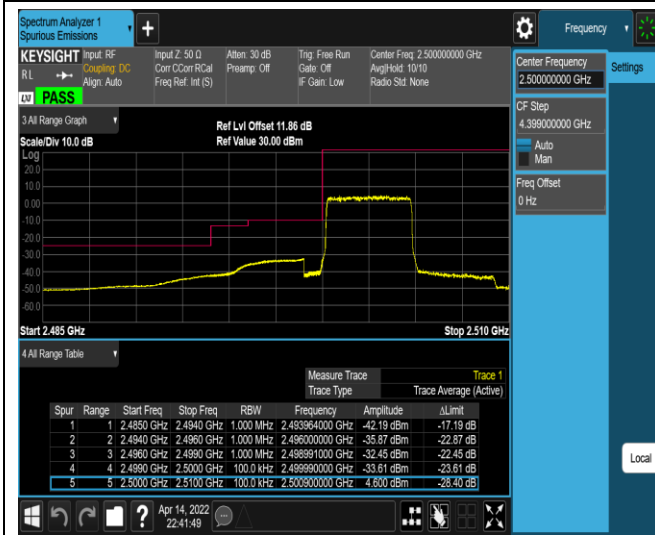

Band7-5MHz-QPSK-20775-25RB#0

Band7-5MHz-QPSK-21425-1RB#24