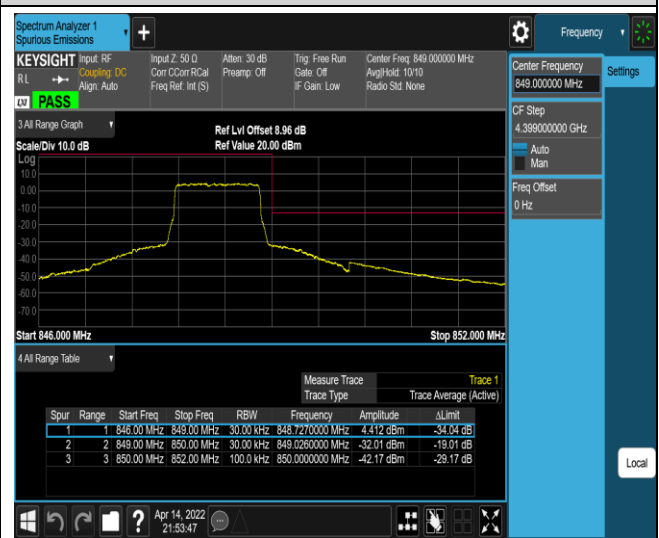

Band5-1.4MHz-16QAM-20643-6RB#0

Band5-10MHz-QPSK-20450-1RB#49