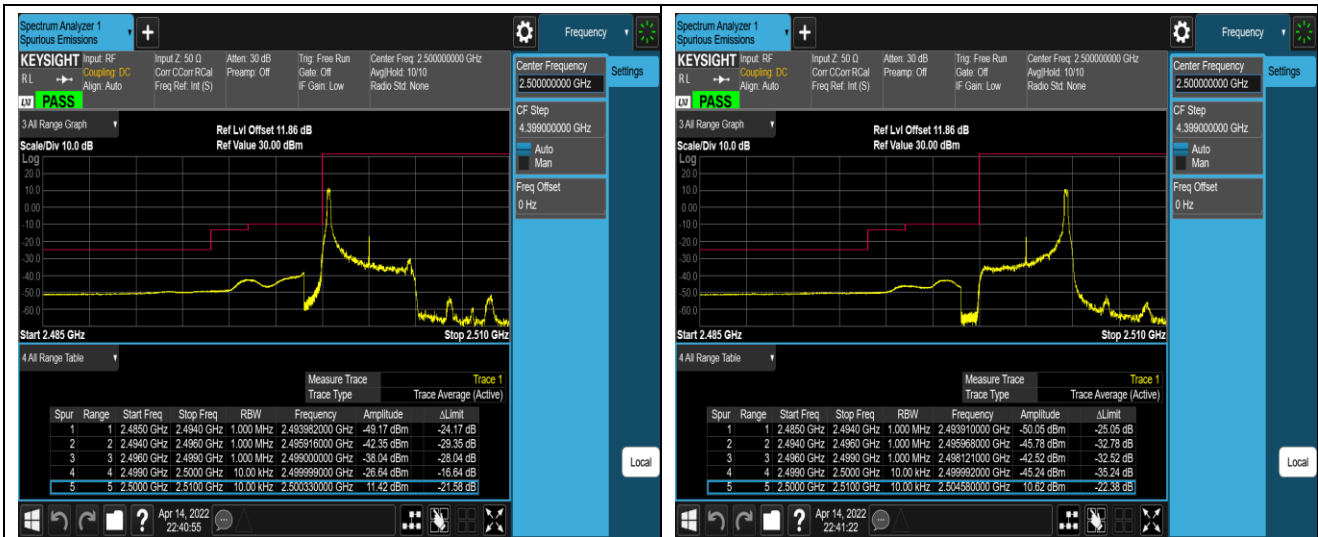

Band5-10MHz-16QAM-20450-1RB#49

Band5-10MHz-16QAM-20450-50RB#0

Band5-10MHz-16QAM-20600-1RB#0

Band5-10MHz-16QAM-20600-1RB#49

Band5-10MHz-16QAM-20600-50RB#0

Band7-5MHz-QPSK-20775-1RB#0

Band7-5MHz-QPSK-20775-1RB#24