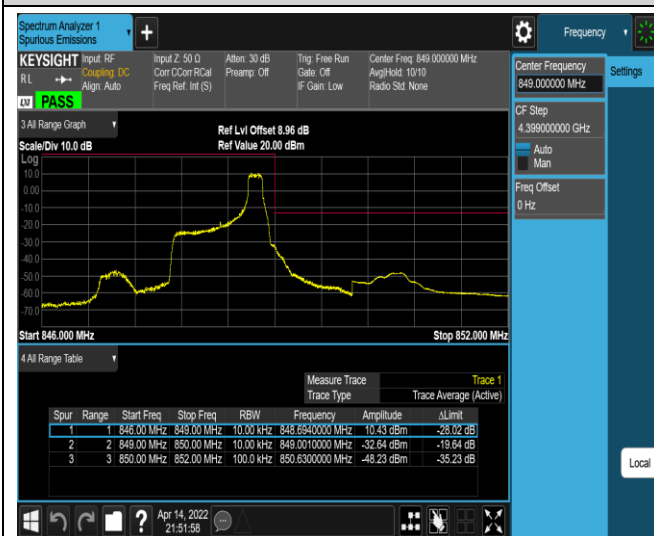

Band5-1.4MHz-QPSK-20643-1RB#5

Band5-1.4MHz-16QAM-20407-1RB#0