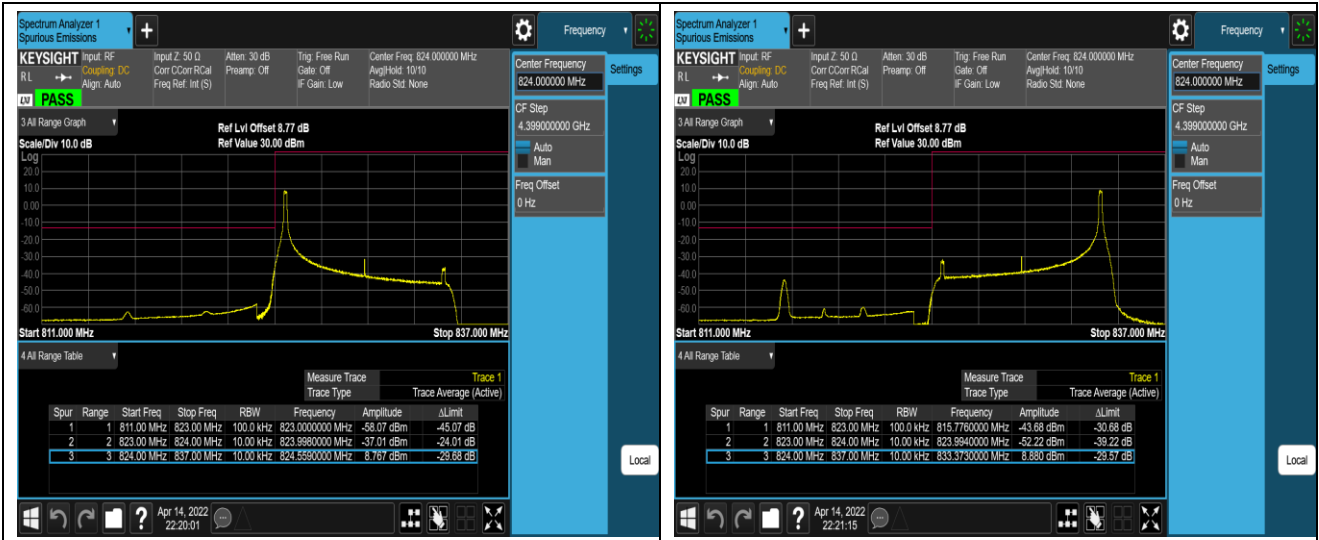

Band5-10MHz-16QAM-20450-1RB#0

Band5-10MHz-16QAM-20450-1RB#49

Band5-10MHz-16QAM-20450-50RB#0

Band5-10MHz-16QAM-20600-1RB#0