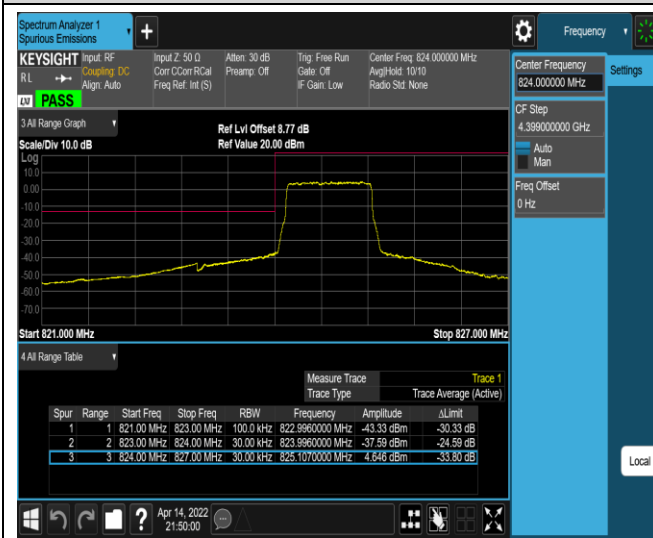

Band5-1.4MHz-QPSK-20643-6RB#0

Band5-1.4MHz-16QAM-20407-1RB#0

Band5-1.4MHz-16QAM-20407-1RB#5

Band5-1.4MHz-16QAM-20407-6RB#0

Band5-1.4MHz-16QAM-20643-1RB#0

Band5-1.4MHz-16QAM-20643-1RB#5

Band5-1.4MHz-16QAM-20643-6RB#0