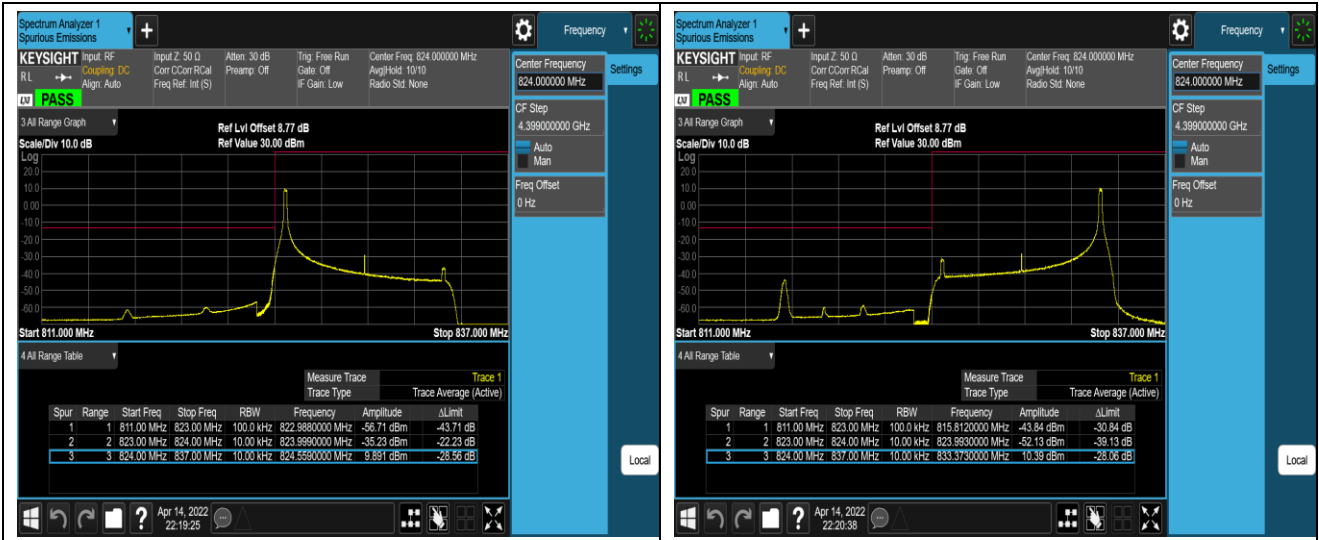

Band5-10MHz-QPSK-20450-1RB#0

Band5-10MHz-QPSK-20450-1RB#49

Band5-10MHz-QPSK-20450-50RB#0

Band5-10MHz-QPSK-20600-1RB#0