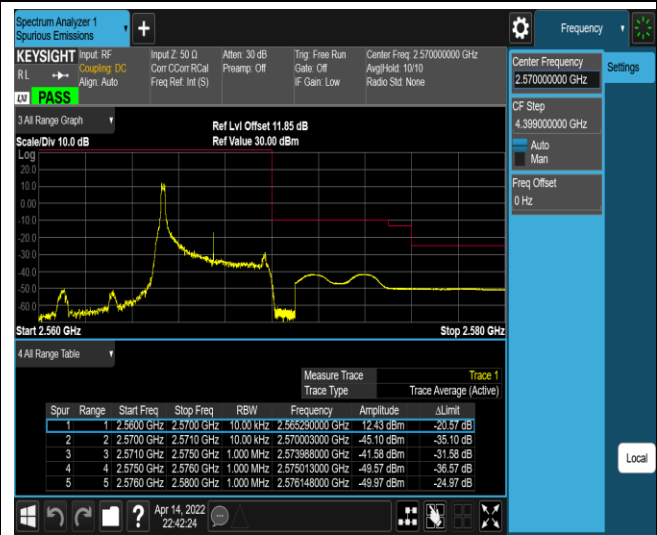

Band7-5MHz-QPSK-21425-1RB#0

Band7-5MHz-QPSK-21425-25RB#0