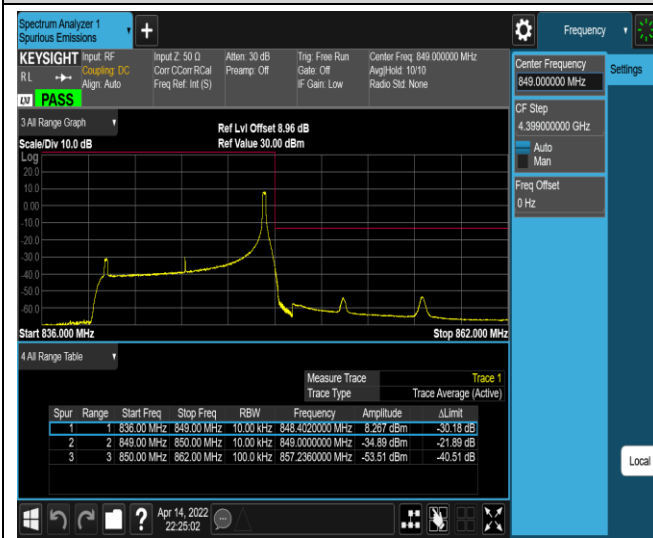

Band5-10MHz-16QAM-20450-1RB#49

Band5-10MHz-16QAM-20450-50RB#0

Band5-10MHz-16QAM-20600-1RB#0

Band5-10MHz-16QAM-20600-1RB#49

Band5-10MHz-16QAM-20600-50RB#0

Band7-5MHz-QPSK-20775-1RB#0

Band7-5MHz-QPSK-20775-1RB#24