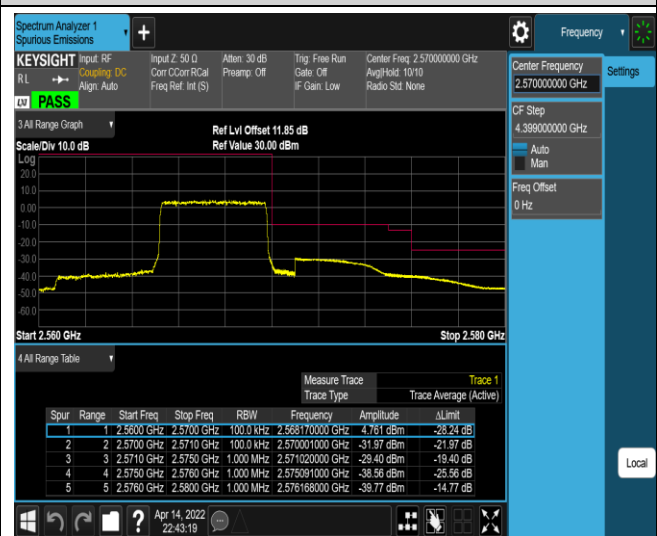

Band7-5MHz-QPSK-21425-25RB#0

Band7-5MHz-16QAM-20775-1RB#24