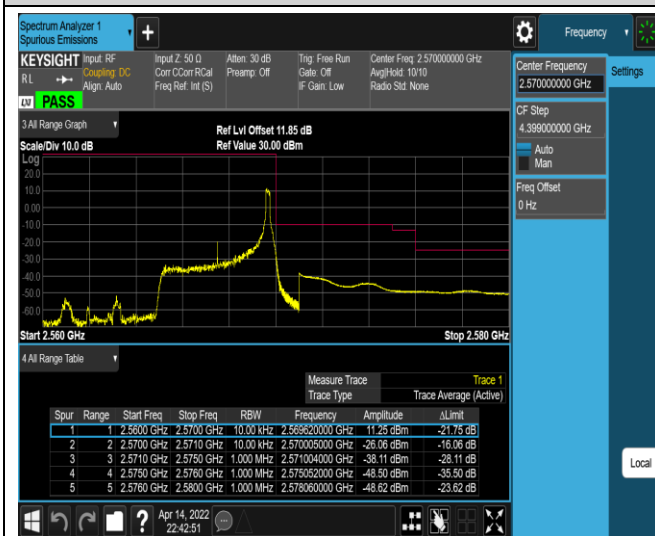

Band7-5MHz-QPSK-21425-1RB#24

Band7-5MHz-16QAM-20775-1RB#0