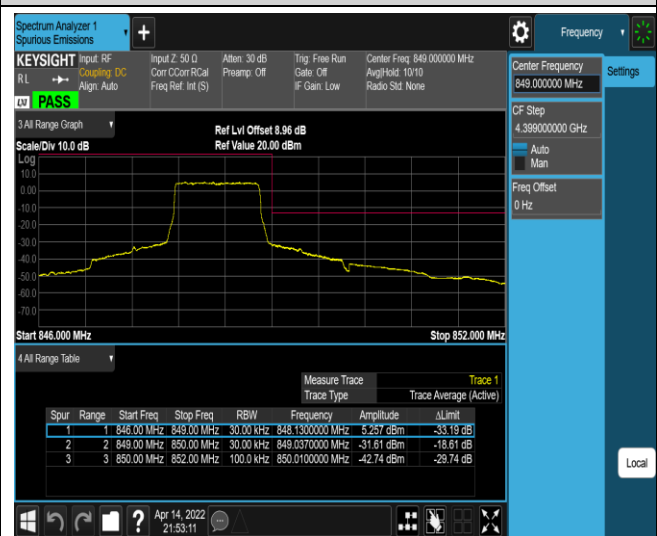

Band5-1.4MHz-QPSK-20643-6RB#0

Band5-1.4MHz-16QAM-20407-1RB#5