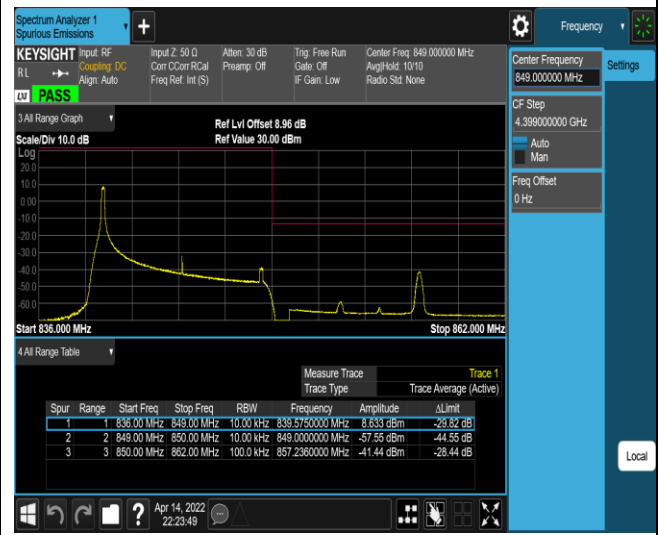

Band5-10MHz-16QAM-20450-1RB#49

Band5-10MHz-16QAM-20450-50RB#0

Band5-10MHz-16QAM-20600-1RB#0

Band5-10MHz-16QAM-20600-1RB#49

Band5-10MHz-16QAM-20600-50RB#0

Band7-5MHz-QPSK-20775-1RB#0

Band7-5MHz-QPSK-20775-1RB#24