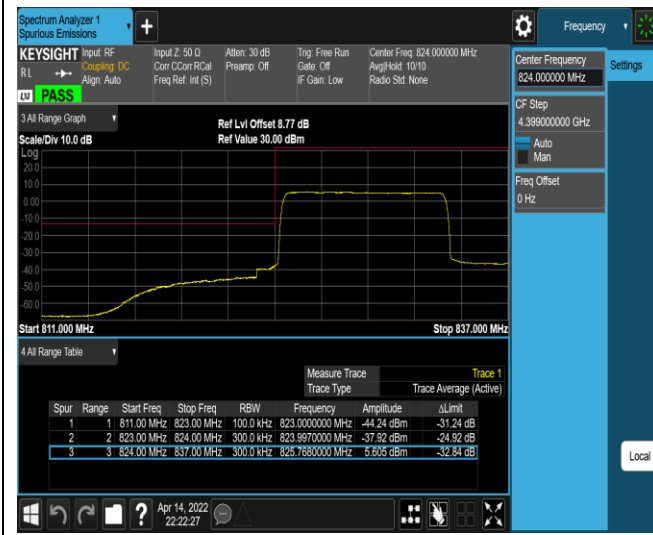

Band5-10MHz-16QAM-20450-50RB#0

Band5-10MHz-16QAM-20600-1RB#49