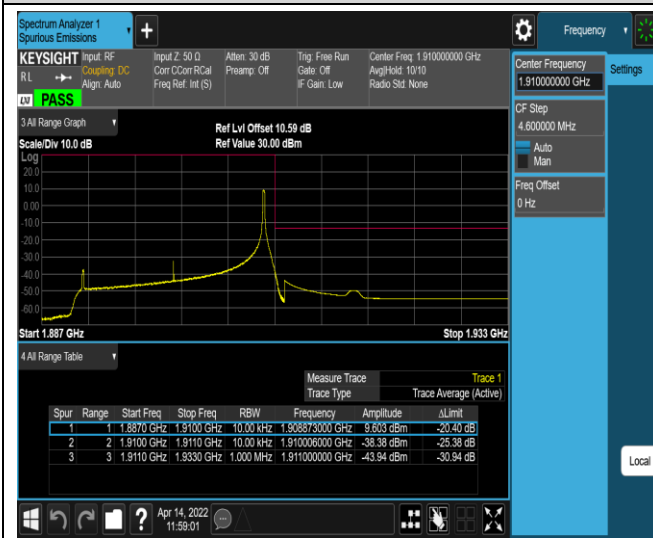

Remark: All bandwidth and all modulation had been tested, but only the worst case data displayed in this report.

Test Graphs

Band2-20MHz-16QAM-18700-100RB#0

Band2-20MHz-16QAM-19100-1RB#0

Band2-20MHz-16QAM-19100-1RB#99

Band2-20MHz-16QAM-19100-100RB#0

Band4-1.4MHz-QPSK-19957-1RB#0

Band4-1.4MHz-QPSK-19957-1RB#5