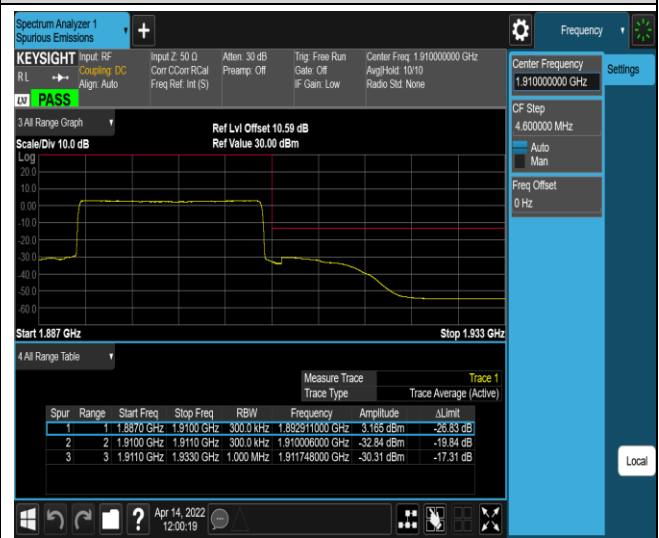

Remark: All bandwidth and all modulation had been tested, but only the worst case data displayed in this report.

Test Graphs

Band2-20MHz-16QAM-18700-100RB#0

Band2-20MHz-16QAM-19100-1RB#0

Band2-20MHz-16QAM-19100-1RB#99

Band2-20MHz-16QAM-19100-100RB#0

Band4-1.4MHz-QPSK-19957-1RB#0

Band4-1.4MHz-QPSK-19957-1RB#5