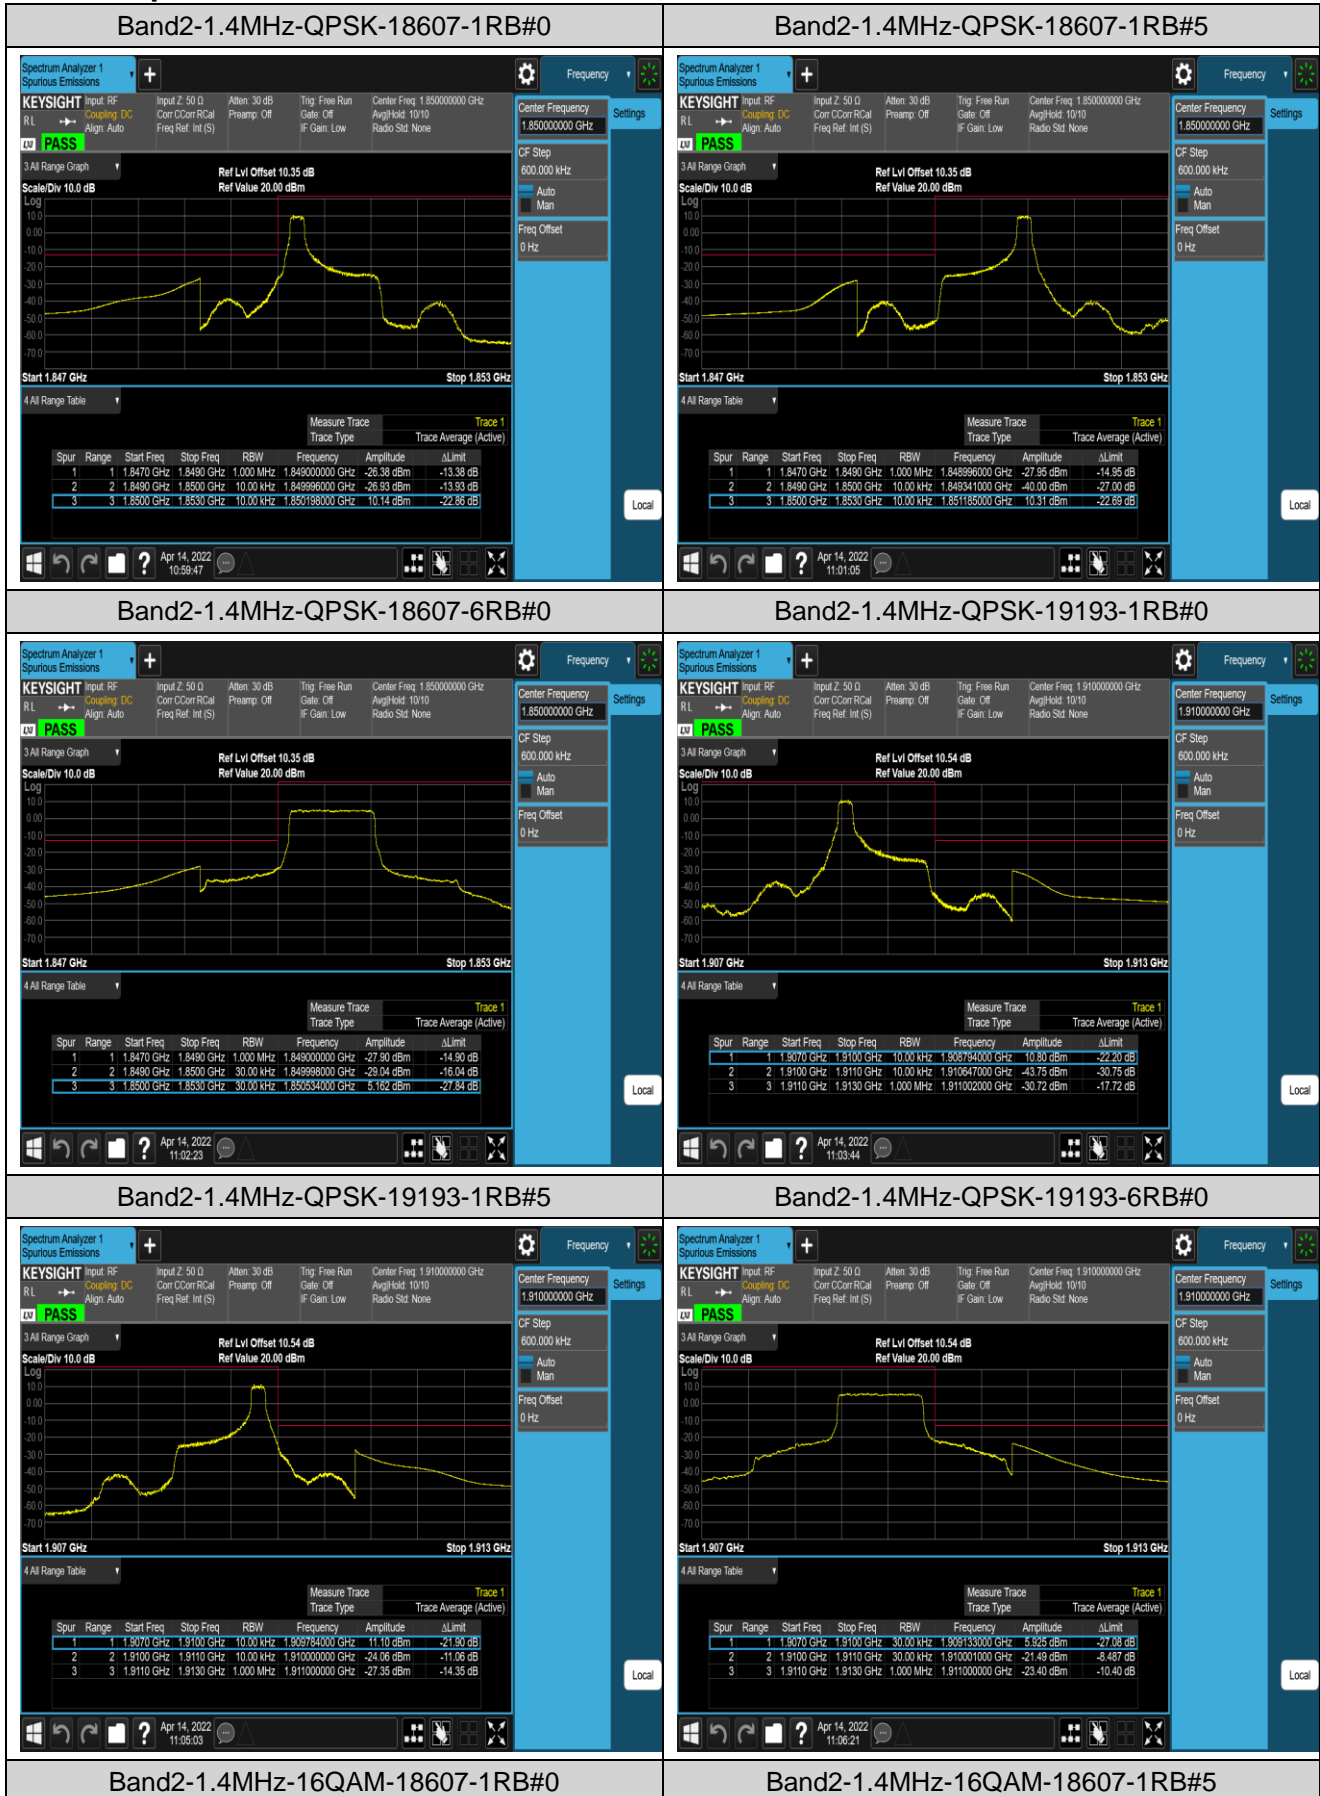

Test Graphs