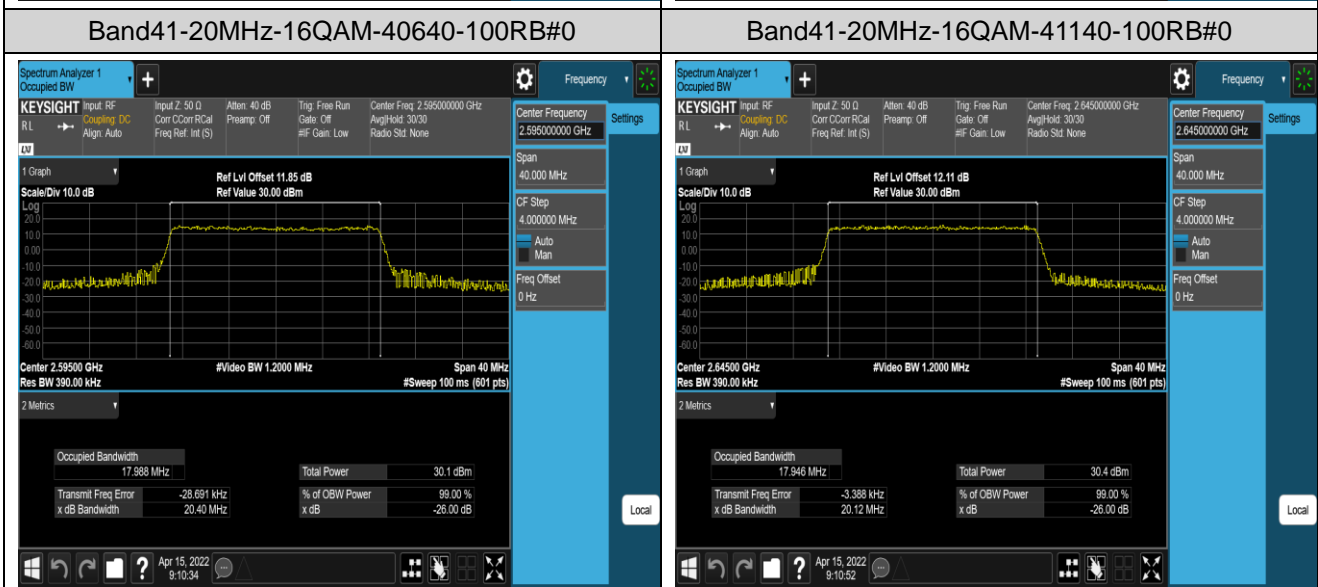

Band41-15MHz-16QAM-40115-75RB#0

Band41-15MHz-16QAM-40640-75RB#0

Band41-15MHz-16QAM-41165-75RB#0

Band41-20MHz-QPSK-40140-100RB#0

Band41-20MHz-QPSK-40640-100RB#0

Appendix D: Band Edge

Test Result (worst case)