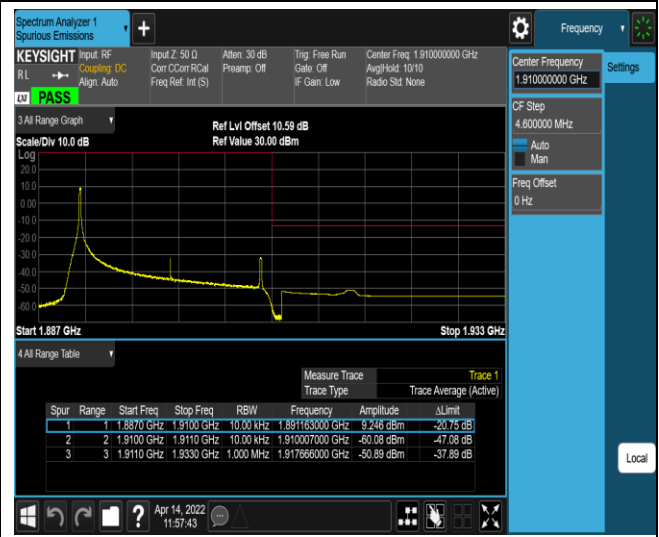

Remark: All bandwidth and all modulation had been tested, but only the worst case data displayed in this report.

Test Graphs

Band2-20MHz-16QAM-18700-100RB#0

Band2-20MHz-16QAM-19100-1RB#0

Band2-20MHz-16QAM-19100-1RB#99