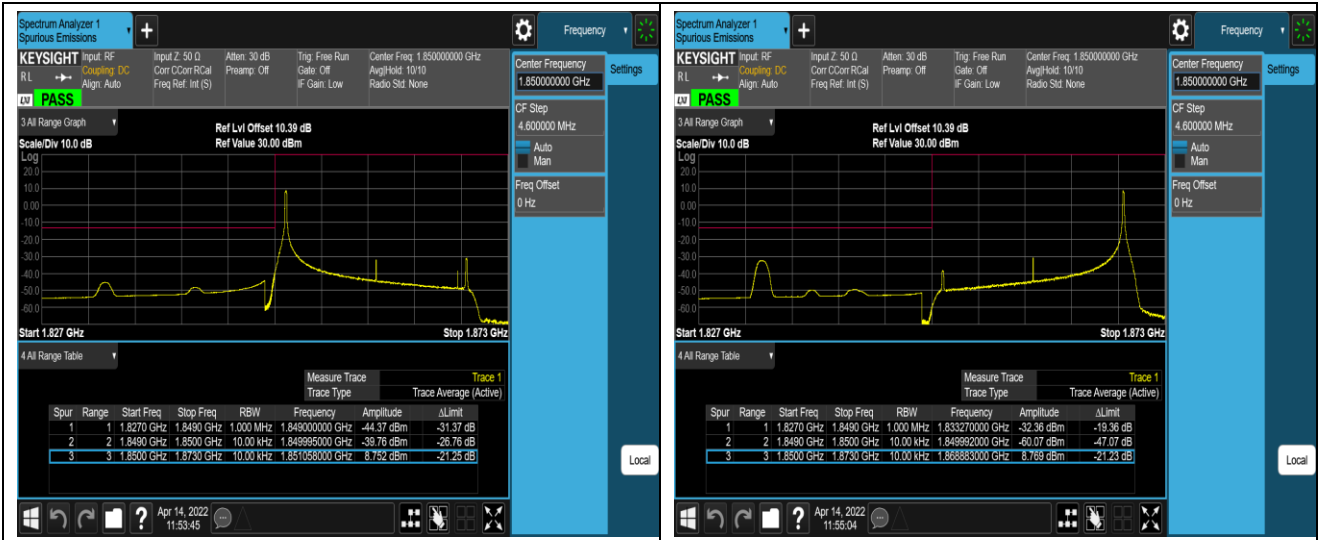

Remark: All bandwidth and all modulation had been tested, but only the worst case data displayed in this report.

Test Graphs

Band2-20MHz-16QAM-18700-100RB#0

Band2-20MHz-16QAM-19100-1RB#0

Band2-20MHz-16QAM-19100-1RB#99