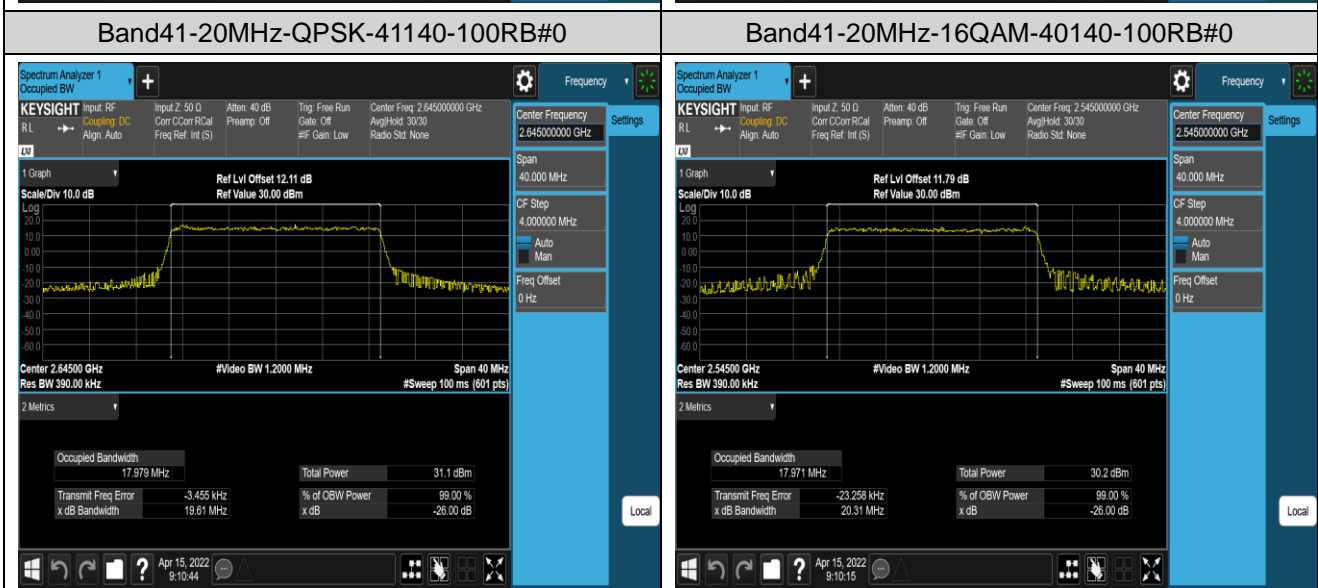

Band41-15MHz-16QAM-40115-75RB#0

Band41-15MHz-16QAM-40640-75RB#0

Band41-15MHz-16QAM-41165-75RB#0

Band41-20MHz-QPSK-40140-100RB#0

Band41-20MHz-QPSK-40640-100RB#0

Appendix D: Band Edge

Test Result (worst case)