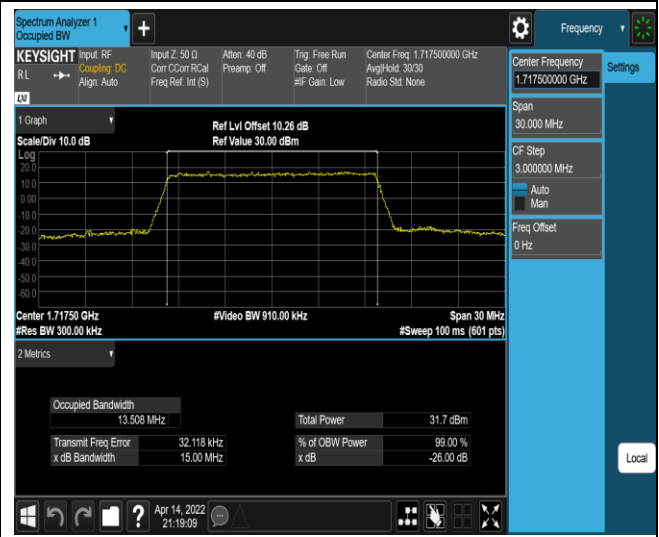

Band4-15MHz-16QAM-20025-75RB#0

Band4-15MHz-16QAM-20325-75RB#0