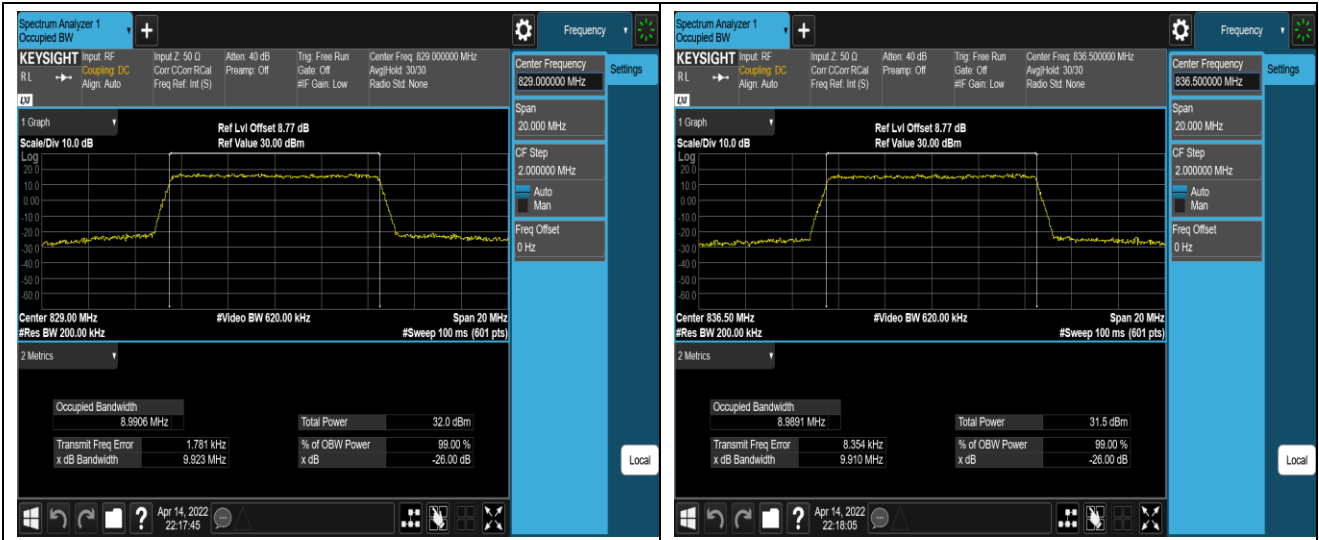

Band5-10MHz-QPSK-20450-50RB#0

Band5-10MHz-QPSK-20525-50RB#0