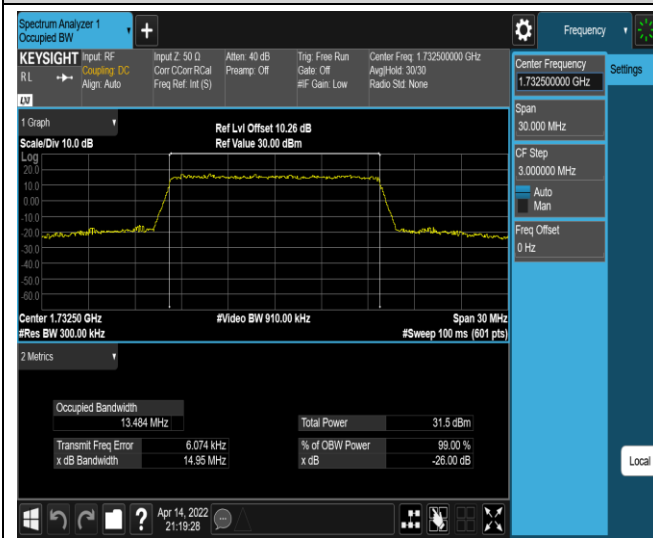

Band4-10MHz-QPSK-20350-50RB#0

Band4-10MHz-16QAM-20000-50RB#0

Band4-10MHz-16QAM-20175-50RB#0

Band4-10MHz-16QAM-20350-50RB#0

Band4-15MHz-QPSK-20025-75RB#0

Band4-15MHz-QPSK-20175-75RB#0

Band4-15MHz-QPSK-20325-75RB#0

Band4-15MHz-16QAM-20025-75RB#0

Band4-15MHz-16QAM-20175-75RB#0

Band4-15MHz-16QAM-20325-75RB#0

Band4-20MHz-QPSK-20050-100RB#0

Band4-20MHz-QPSK-20175-100RB#0

Band4-20MHz-QPSK-20300-100RB#0

Band4-20MHz-16QAM-20050-100RB#0