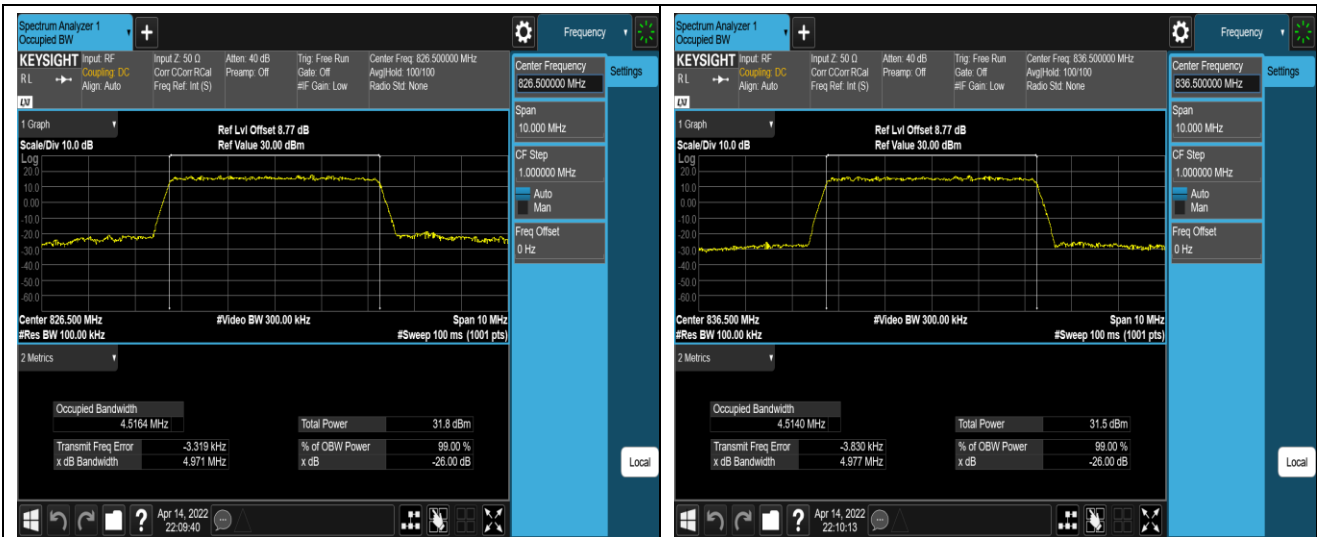

Band4-20MHz-16QAM-20175-100RB#0

Band4-20MHz-16QAM-20300-100RB#0

Band5-1.4MHz-QPSK-20407-6RB#0

Band5-1.4MHz-QPSK-20525-6RB#0

Band5-5MHz-QPSK-20625-25RB#0

Band5-5MHz-16QAM-20425-25RB#0

Band5-5MHz-16QAM-20525-25RB#0