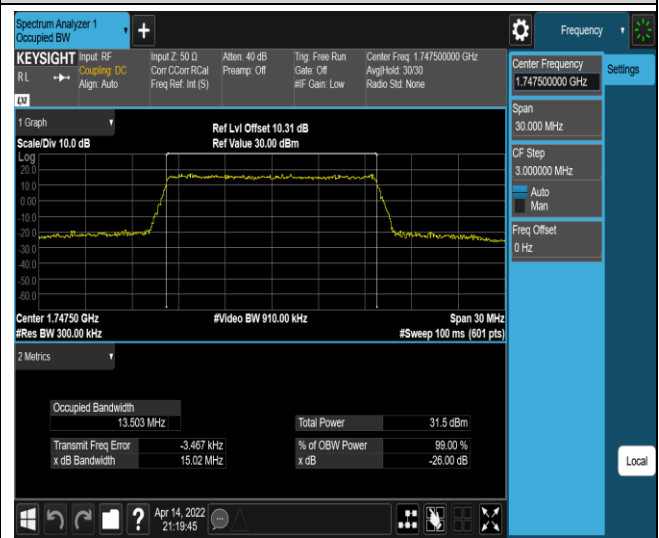

Band4-15MHz-16QAM-20025-75RB#0

Band4-15MHz-16QAM-20175-75RB#0

Band4-15MHz-16QAM-20325-75RB#0

Band4-20MHz-QPSK-20050-100RB#0

Band4-20MHz-QPSK-20175-100RB#0

Band4-20MHz-QPSK-20300-100RB#0

Band4-20MHz-16QAM-20050-100RB#0