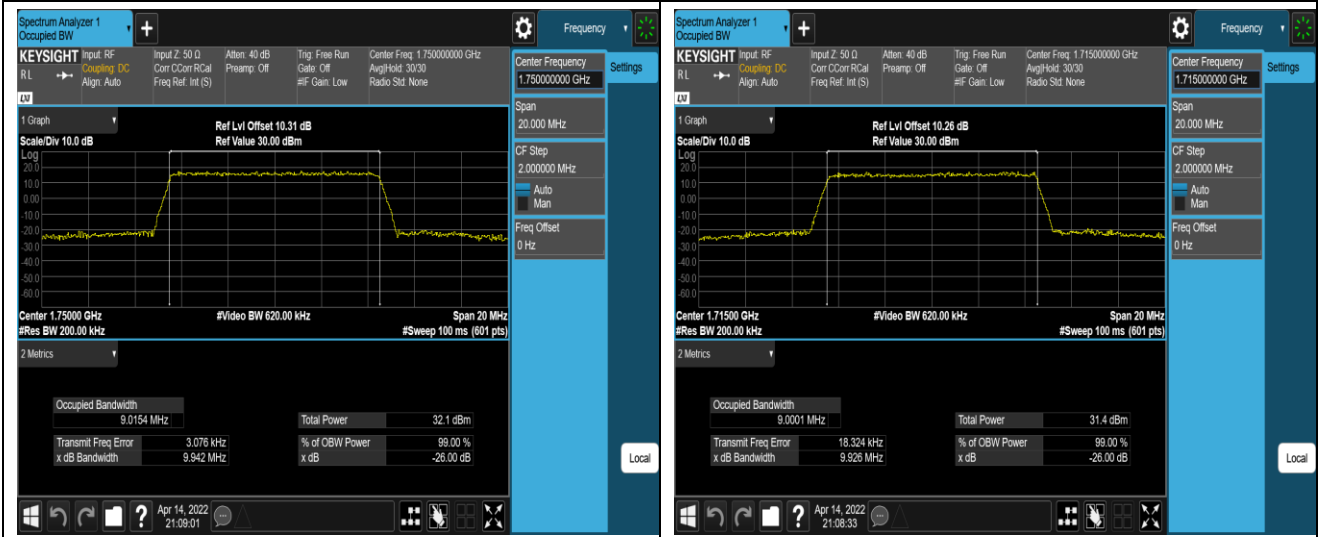

Band4-10MHz-QPSK-20350-50RB#0

Band4-10MHz-16QAM-20000-50RB#0

Band4-10MHz-16QAM-20175-50RB#0

Band4-10MHz-16QAM-20350-50RB#0

Band4-15MHz-QPSK-20025-75RB#0

Band4-15MHz-QPSK-20175-75RB#0

Band4-15MHz-QPSK-20325-75RB#0

Band4-15MHz-16QAM-20025-75RB#0

Band4-15MHz-16QAM-20175-75RB#0

Band4-15MHz-16QAM-20325-75RB#0

Band4-20MHz-QPSK-20050-100RB#0

Band4-20MHz-QPSK-20175-100RB#0

Band4-20MHz-QPSK-20300-100RB#0

Band4-20MHz-16QAM-20050-100RB#0