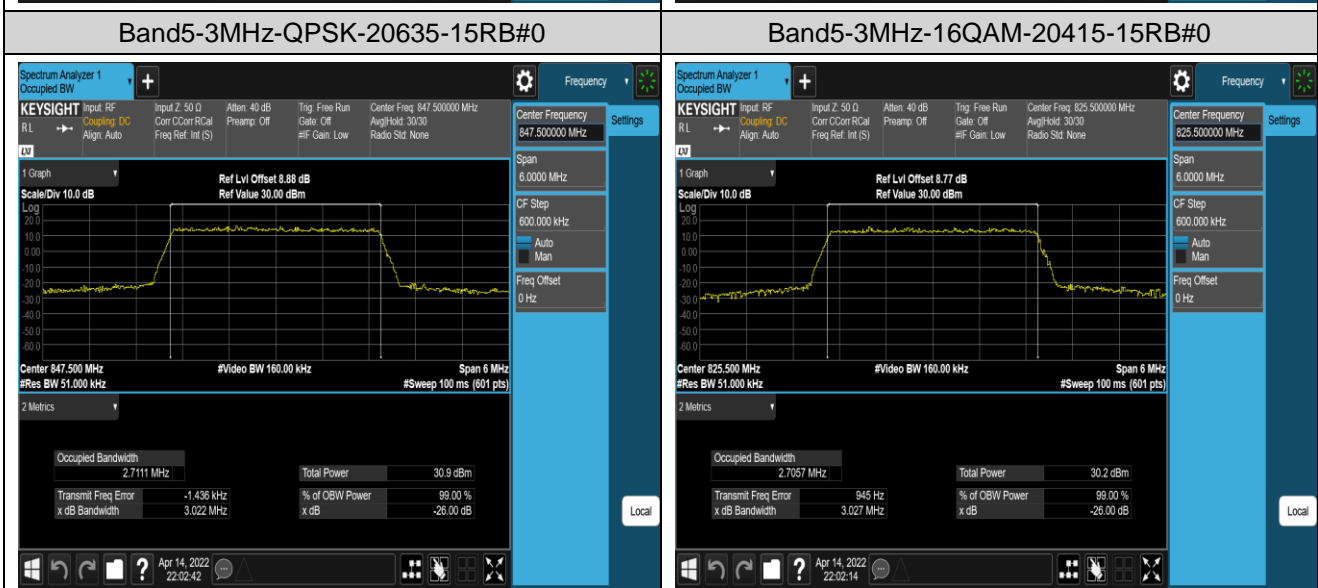

Band4-20MHz-16QAM-20175-100RB#0

Band4-20MHz-16QAM-20300-100RB#0

Band5-1.4MHz-QPSK-20407-6RB#0

Band5-1.4MHz-QPSK-20525-6RB#0

Band5-5MHz-QPSK-20625-25RB#0

Band5-5MHz-16QAM-20425-25RB#0

Band5-5MHz-16QAM-20525-25RB#0