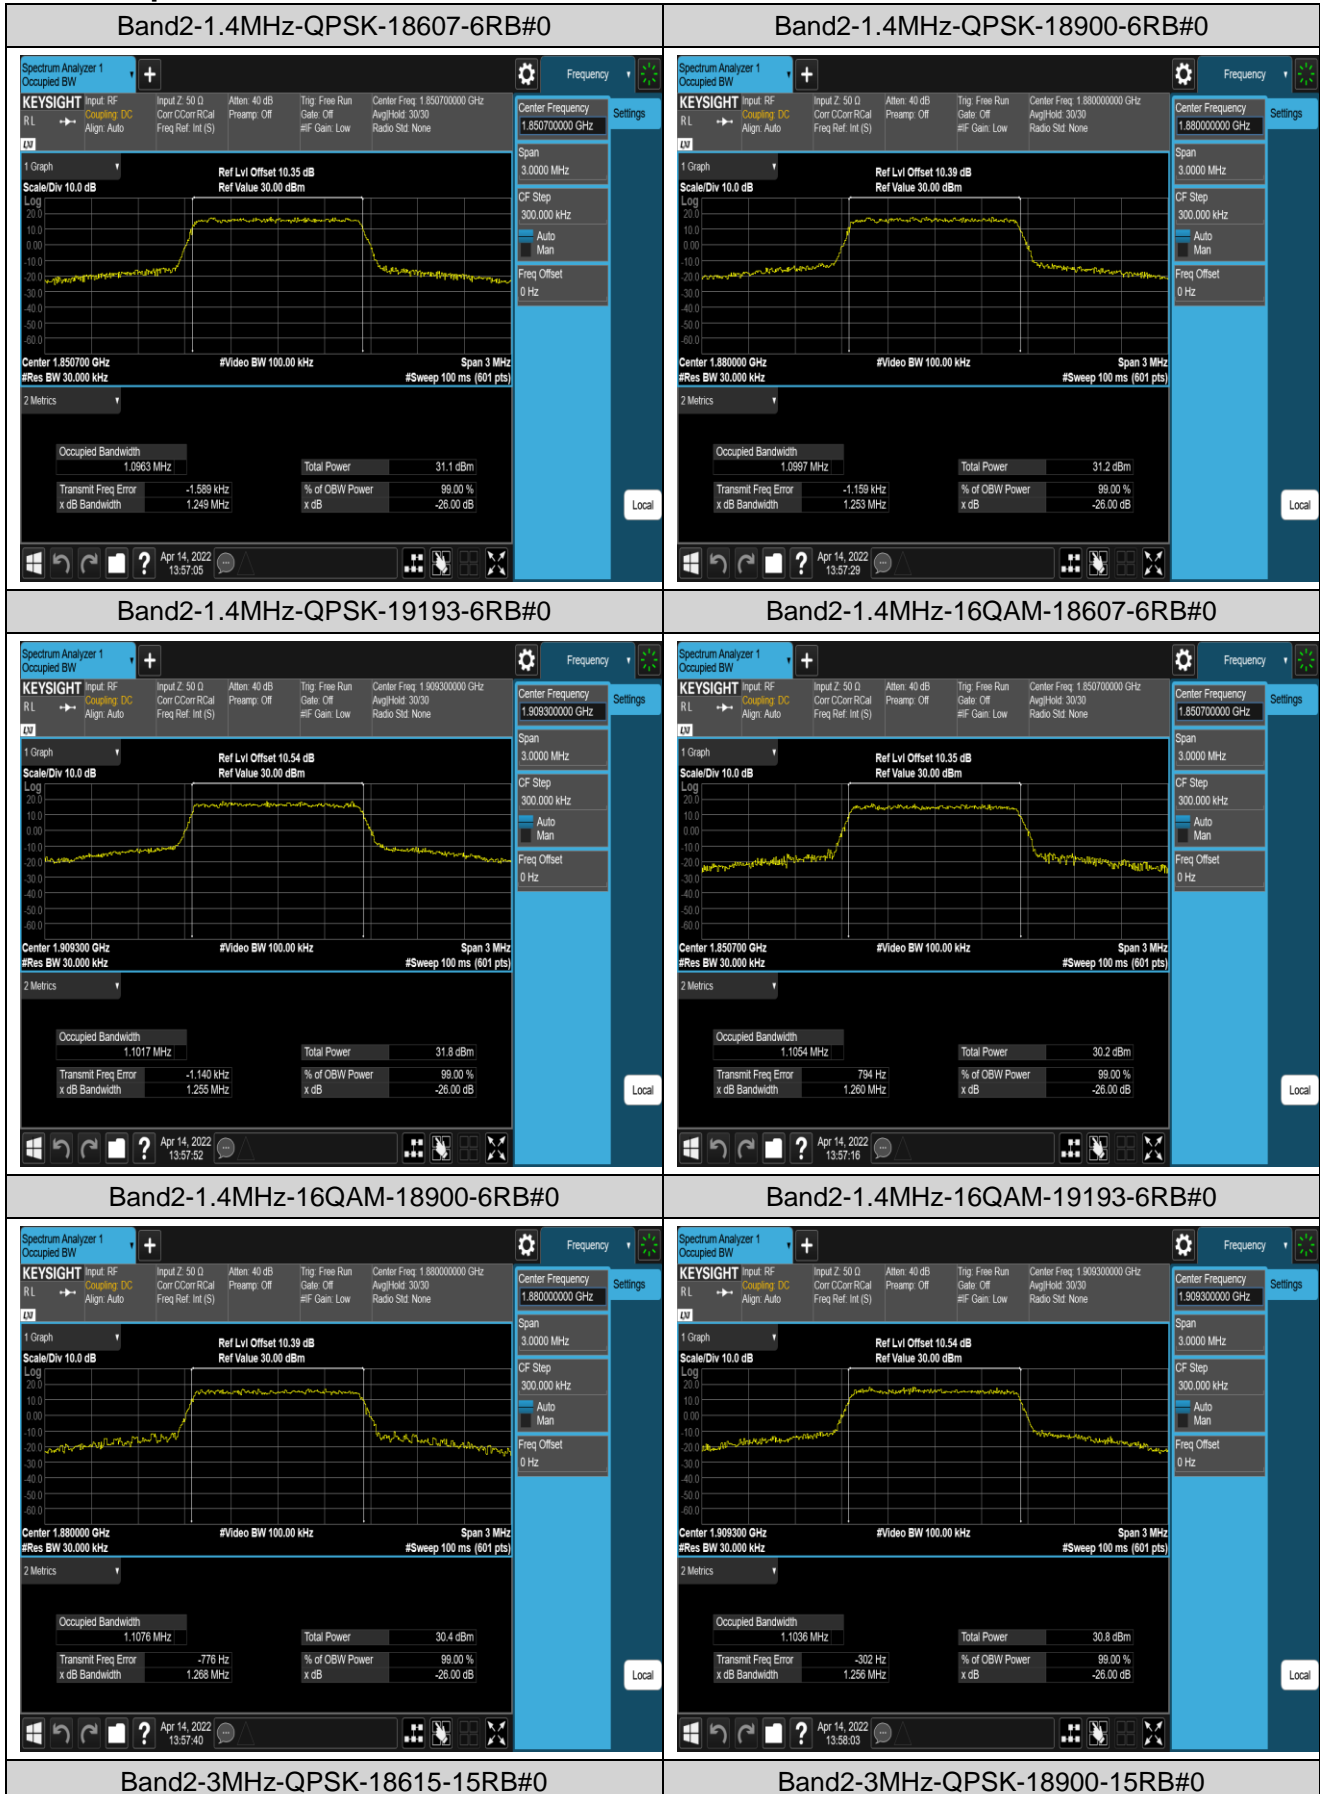

Test Graphs