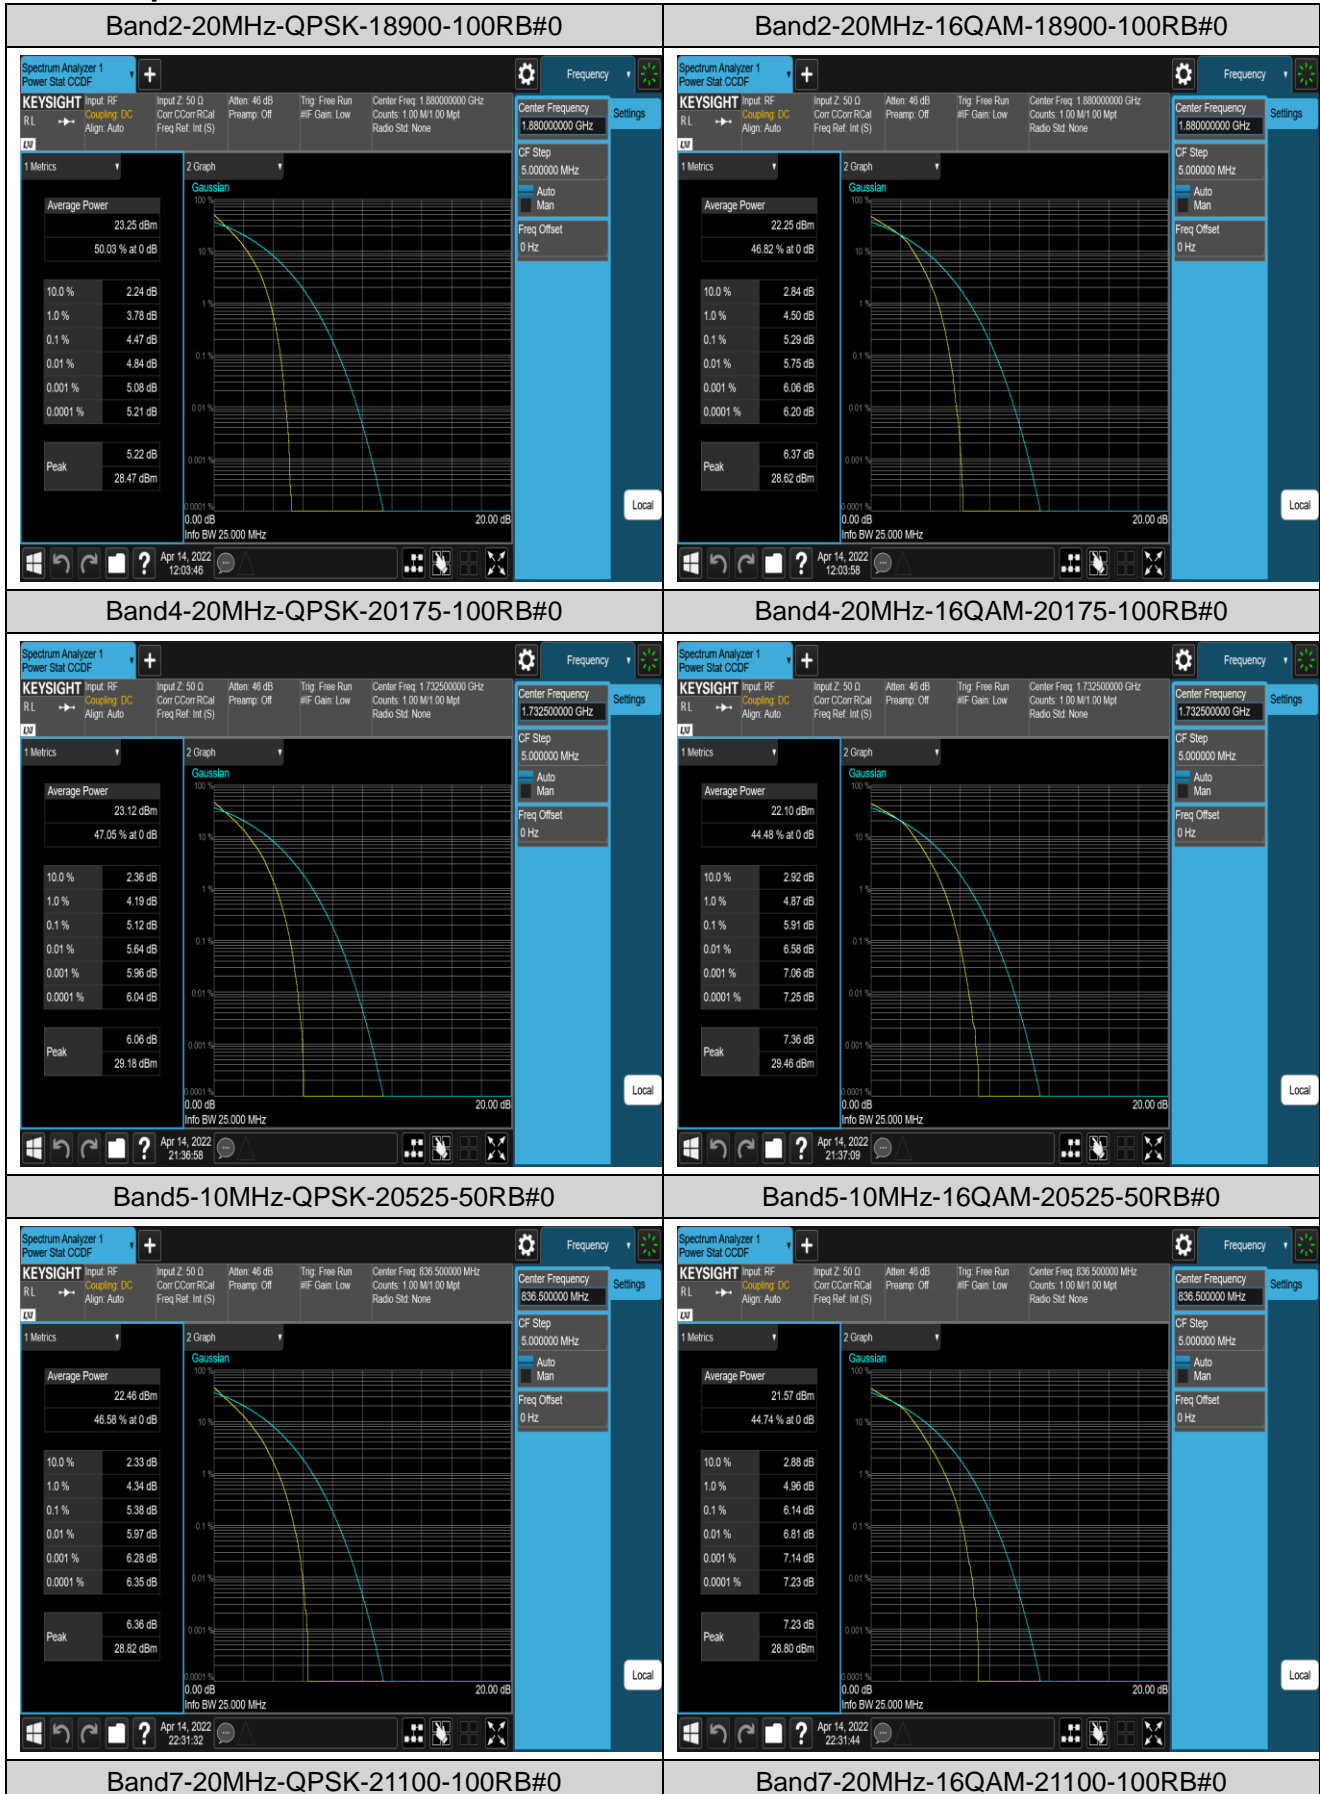

Test Graphs