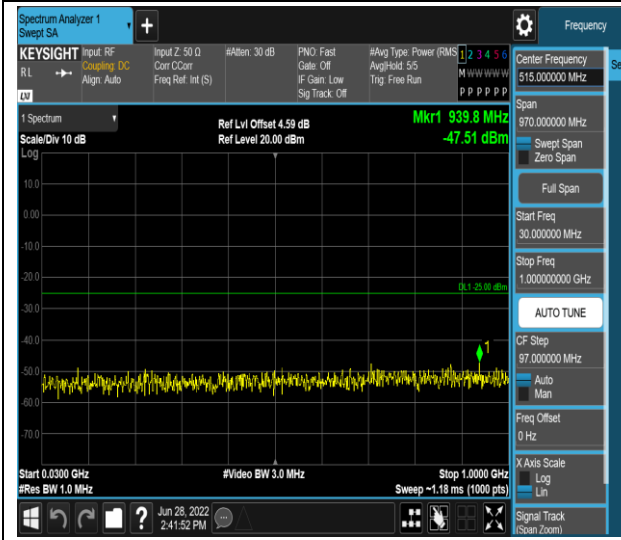

Band41-5MHz-16QAM-39675-1RB#0-Range1:30~1000MHz

Band41-5MHz-16QAM-40620-1RB#0-Range1:30~1000MHz