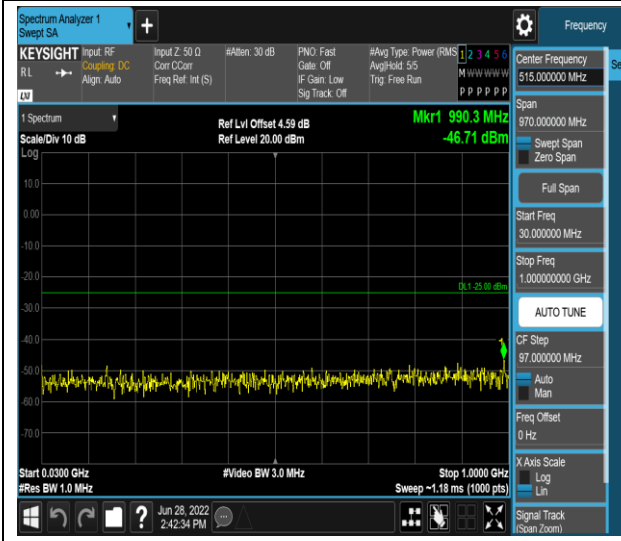

Band41-5MHz-16QAM-40620-1RB#0-Range1:30~1000MHz