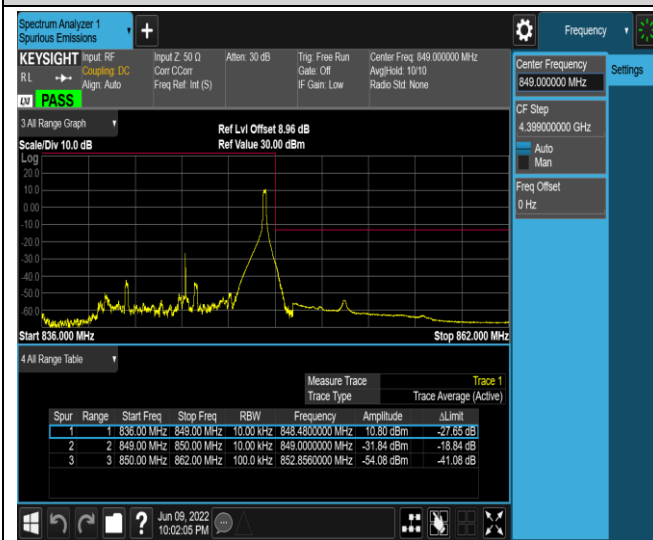

Band5-10MHz-16QAM-20600-1RB#49

Band7-5MHz-QPSK-20775-1RB#0