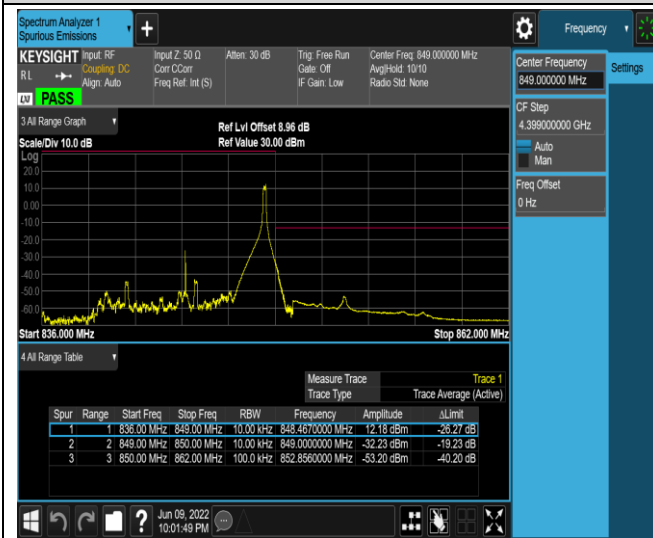

Band5-10MHz-QPSK-20450-50RB#0

Band5-10MHz-QPSK-20600-1RB#0

Band5-10MHz-QPSK-20600-1RB#49

Band5-10MHz-QPSK-20600-50RB#0

Band5-10MHz-16QAM-20450-1RB#0

Band5-10MHz-16QAM-20450-1RB#49

Band5-10MHz-16QAM-20450-50RB#0

Band5-10MHz-16QAM-20600-1RB#0

Band5-10MHz-16QAM-20600-1RB#49

Band5-10MHz-16QAM-20600-50RB#0

Band7-5MHz-QPSK-20775-1RB#0

Band7-5MHz-QPSK-20775-1RB#24