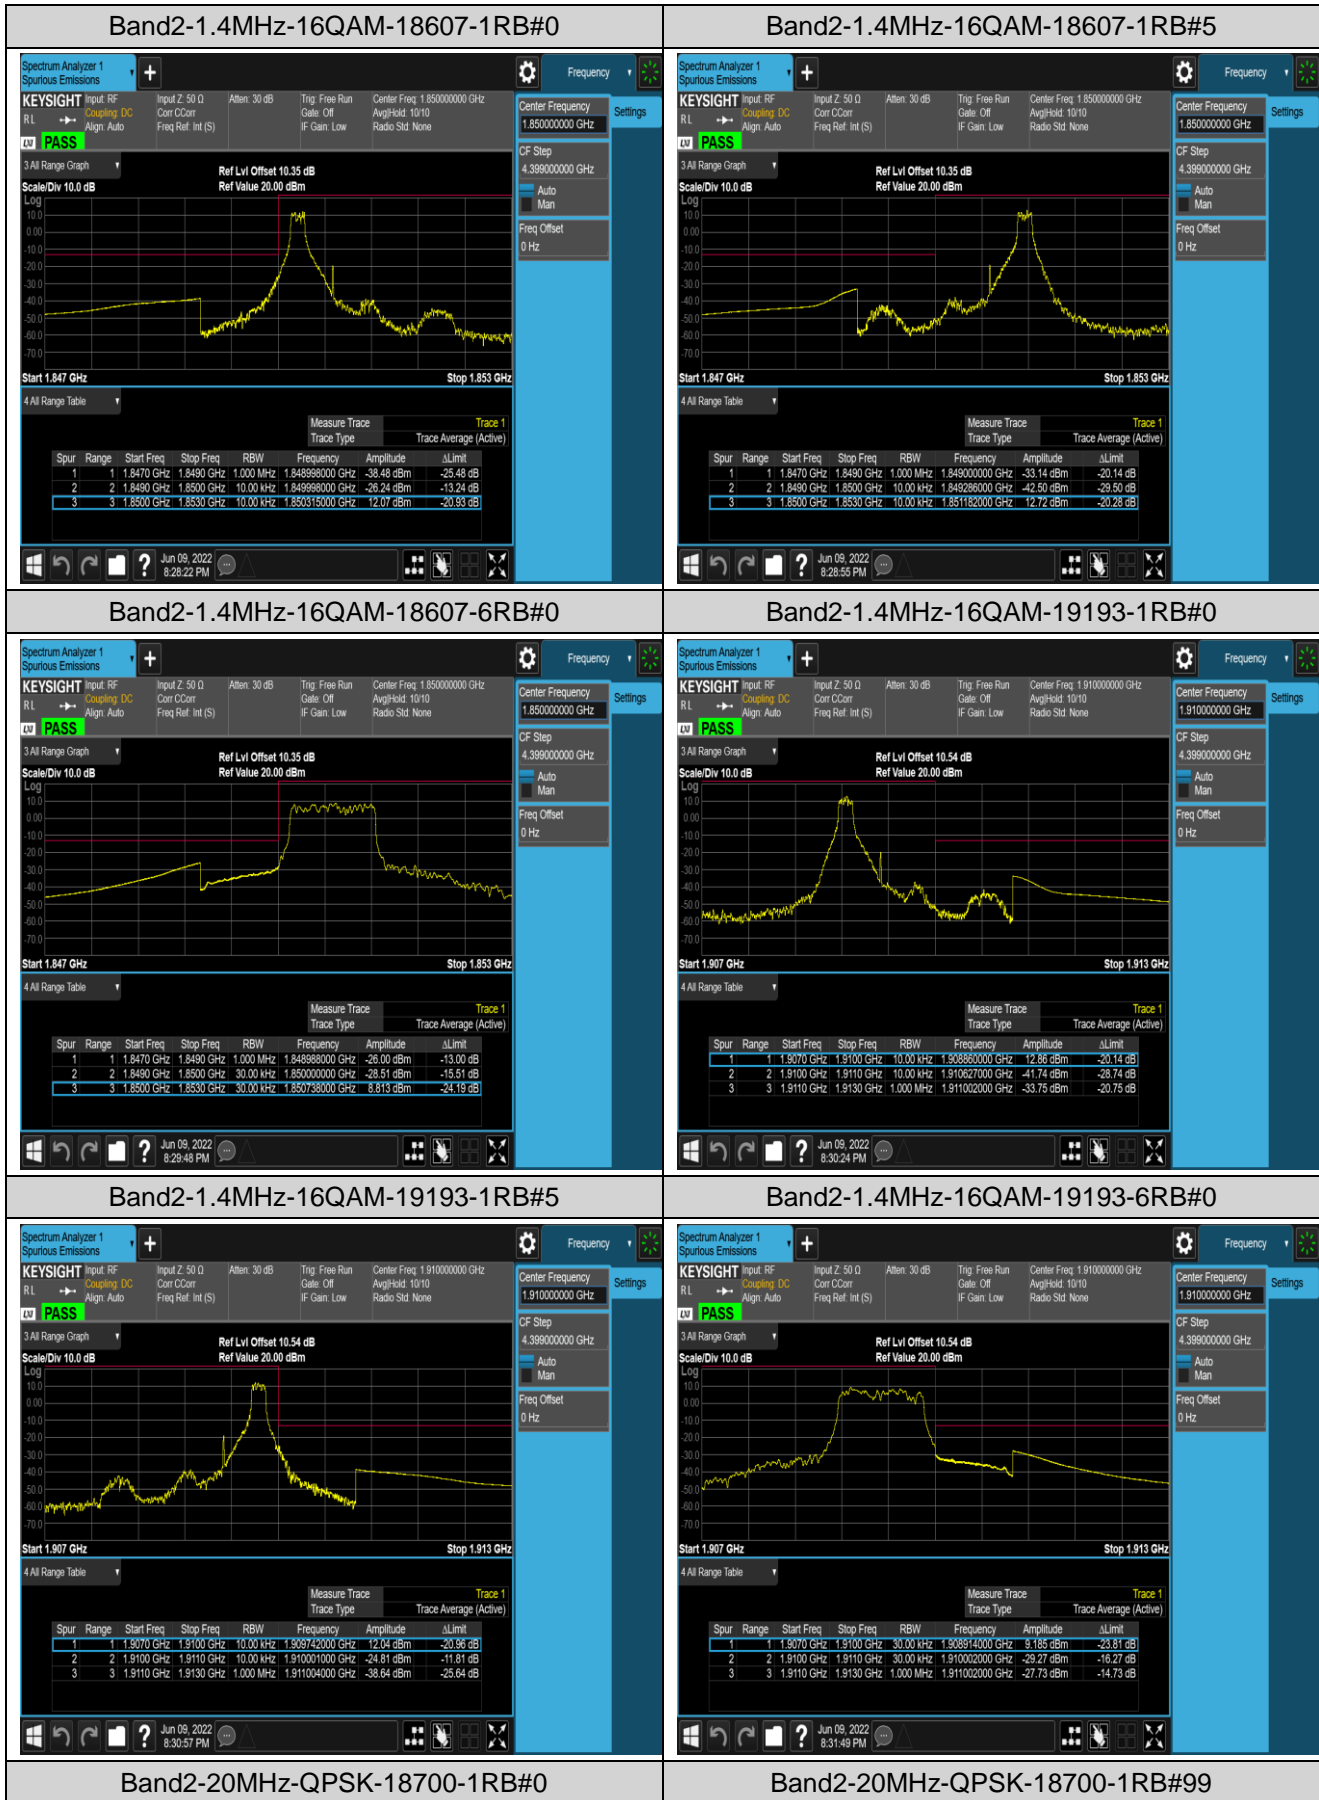

*Remark: All bandwidth and all modulation had been tested, but only the worst case data displayed in this report.*

Test Graphs

Band2-20MHz-QPSK-18700-100RB#0

Band2-20MHz-QPSK-19100-1RB#0

Band2-20MHz-QPSK-19100-1RB#99