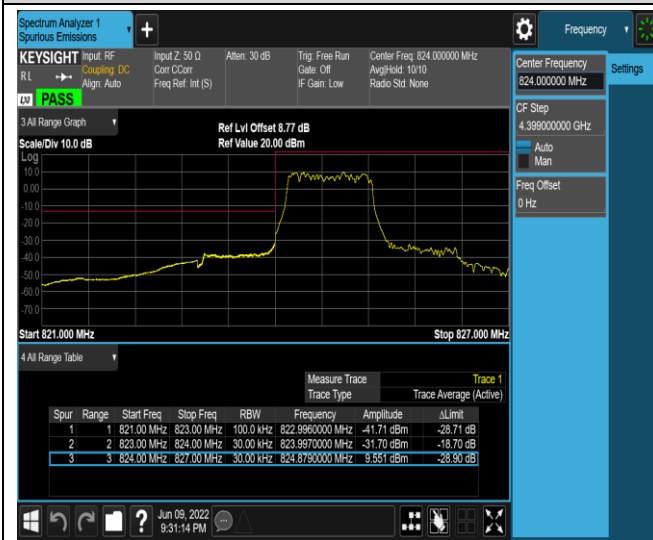

Band5-1.4MHz-QPSK-20407-1RB#0

Band5-1.4MHz-QPSK-20407-1RB#5

Band5-1.4MHz-QPSK-20407-6RB#0

Band5-1.4MHz-QPSK-20643-1RB#0

Band5-1.4MHz-QPSK-20643-1RB#5

Band5-1.4MHz-QPSK-20643-6RB#0

Band5-1.4MHz-16QAM-20407-1RB#0