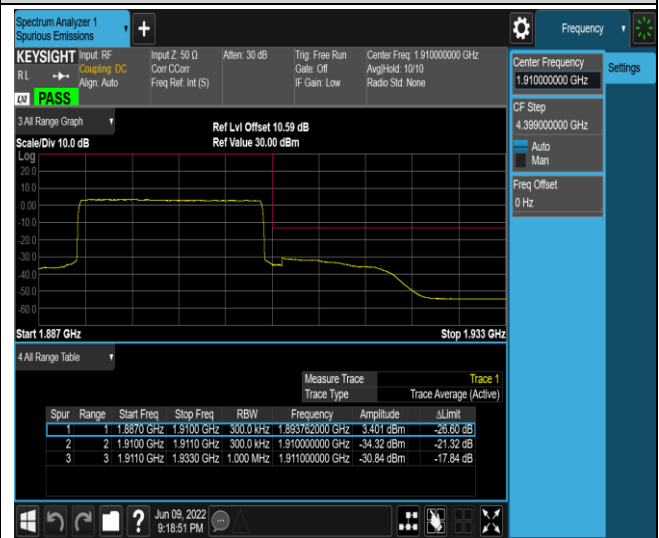

Band2-20MHz-QPSK-19100-100RB#0

Band2-20MHz-16QAM-18700-1RB#99