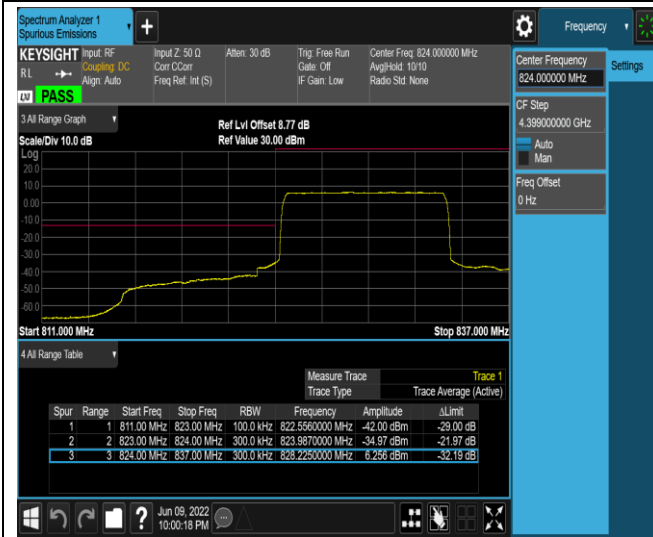

Band5-10MHz-QPSK-20450-50RB#0

Band5-10MHz-QPSK-20600-1RB#49