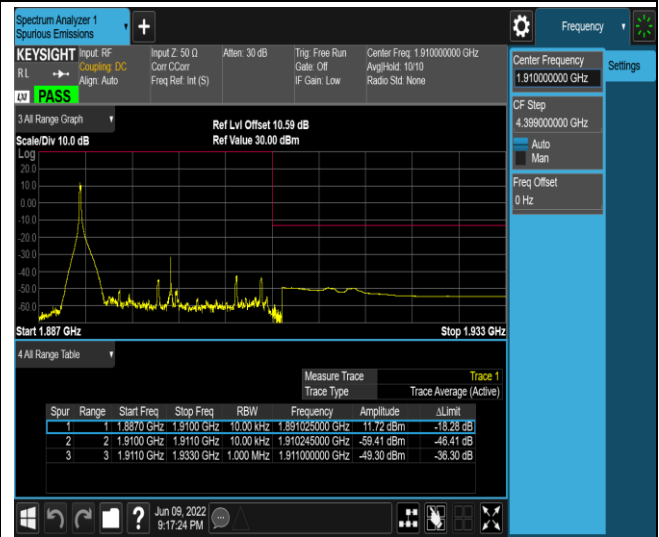

*Remark: All bandwidth and all modulation had been tested, but only the worst case data displayed in this report.*

Test Graphs

Band2-20MHz-QPSK-18700-100RB#0

Band2-20MHz-QPSK-19100-1RB#0

Band2-20MHz-QPSK-19100-1RB#99