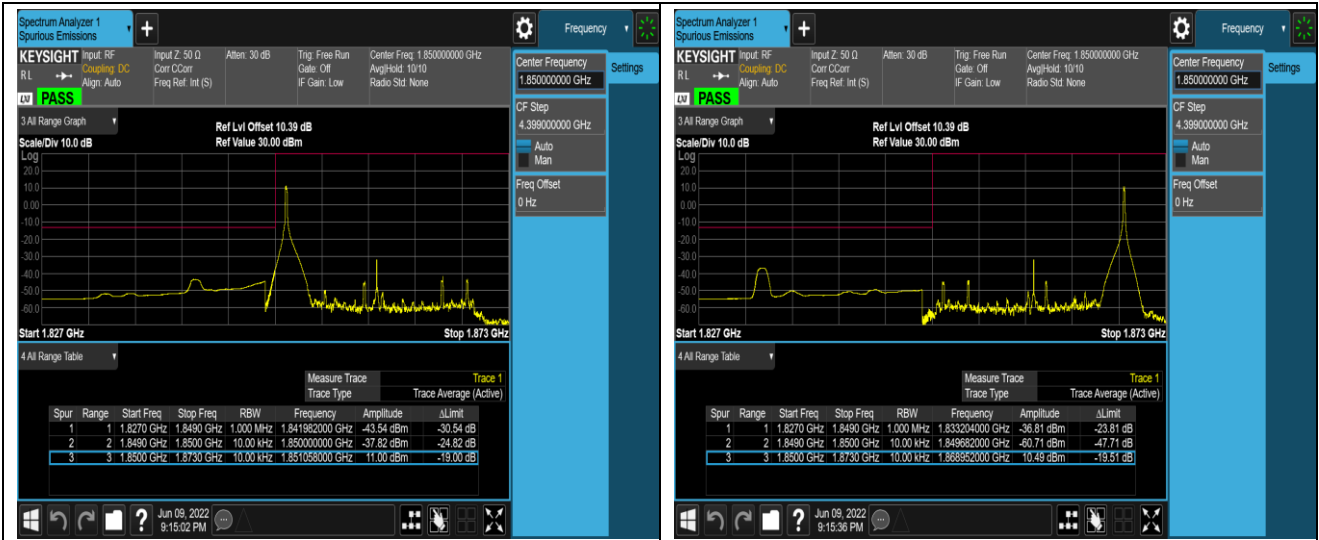

*Remark: All bandwidth and all modulation had been tested, but only the worst case data displayed in this report.*

Test Graphs

Band2-20MHz-QPSK-18700-100RB#0

Band2-20MHz-QPSK-19100-1RB#0

Band2-20MHz-QPSK-19100-1RB#99