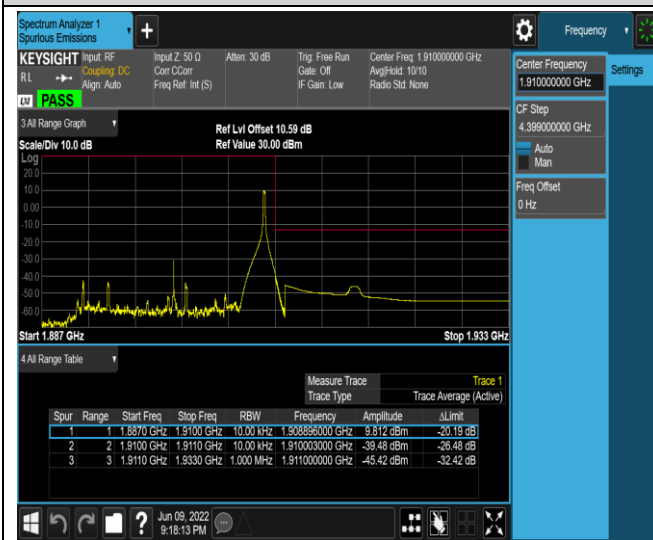

*Remark: All bandwidth and all modulation had been tested, but only the worst case data displayed in this report.*

Test Graphs

Band2-20MHz-QPSK-18700-100RB#0

Band2-20MHz-QPSK-19100-1RB#0

Band2-20MHz-QPSK-19100-1RB#99

Band2-20MHz-QPSK-19100-100RB#0

Band2-20MHz-16QAM-18700-1RB#0

Band2-20MHz-16QAM-18700-1RB#99

Band2-20MHz-16QAM-18700-100RB#0

Band2-20MHz-16QAM-19100-1RB#0

Band2-20MHz-16QAM-19100-1RB#99

Band2-20MHz-16QAM-19100-100RB#0