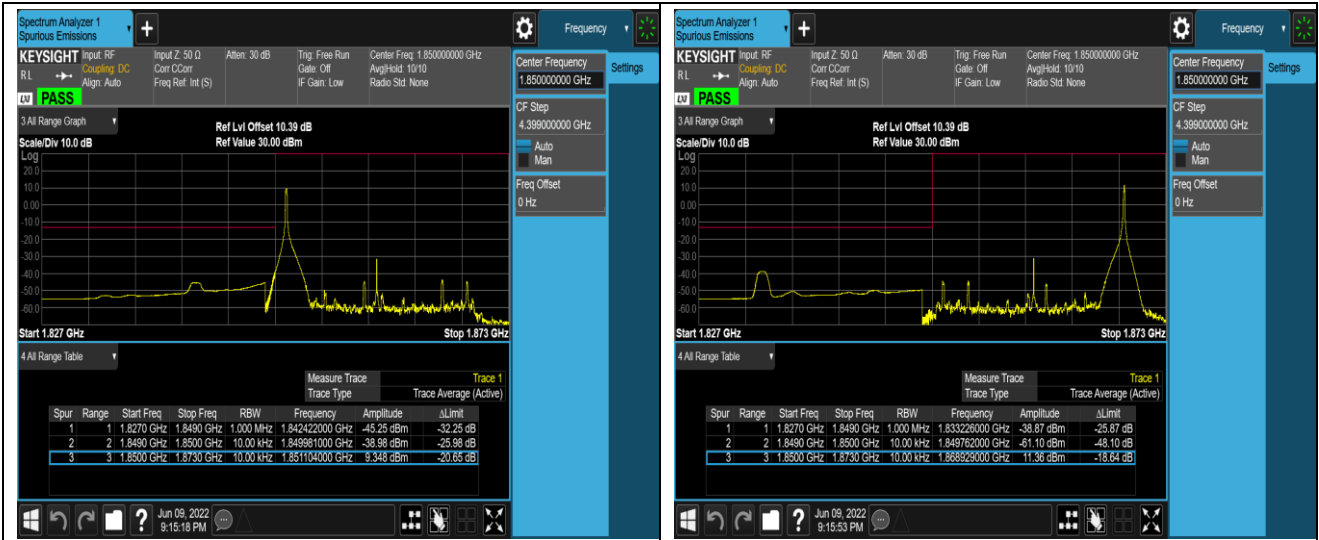

Band2-20MHz-16QAM-18700-1RB#0

Band2-20MHz-16QAM-18700-1RB#99

Band2-20MHz-16QAM-18700-100RB#0

Band2-20MHz-16QAM-19100-1RB#0