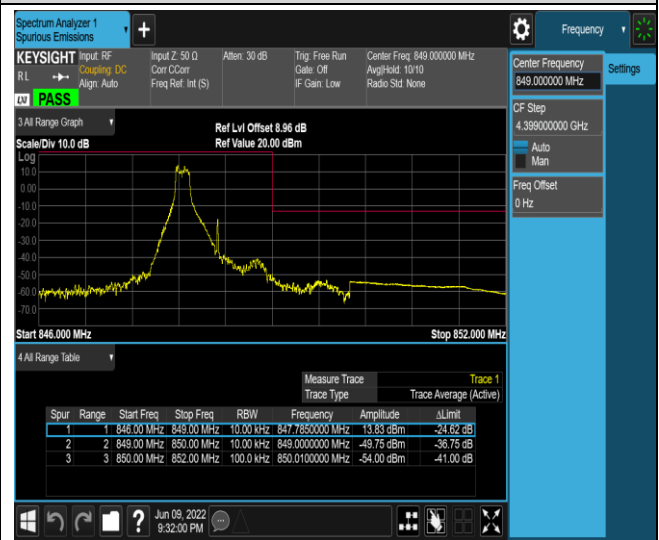

Band5-1.4MHz-QPSK-20407-1RB#0

Band5-1.4MHz-QPSK-20407-1RB#5

Band5-1.4MHz-QPSK-20407-6RB#0

Band5-1.4MHz-QPSK-20643-1RB#0

Band5-1.4MHz-QPSK-20643-1RB#5

Band5-1.4MHz-QPSK-20643-6RB#0

Band5-1.4MHz-16QAM-20407-1RB#0