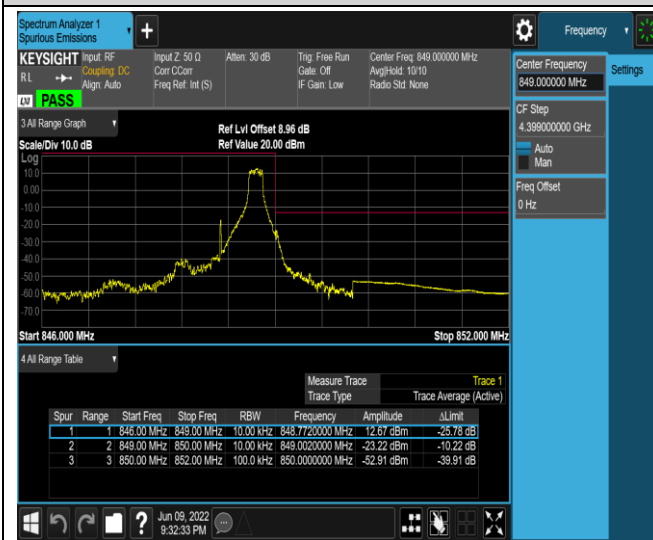

Band5-1.4MHz-QPSK-20407-1RB#0

Band5-1.4MHz-QPSK-20407-1RB#5

Band5-1.4MHz-QPSK-20407-6RB#0

Band5-1.4MHz-QPSK-20643-1RB#0

Band5-1.4MHz-QPSK-20643-1RB#5

Band5-1.4MHz-QPSK-20643-6RB#0

Band5-1.4MHz-16QAM-20407-1RB#0