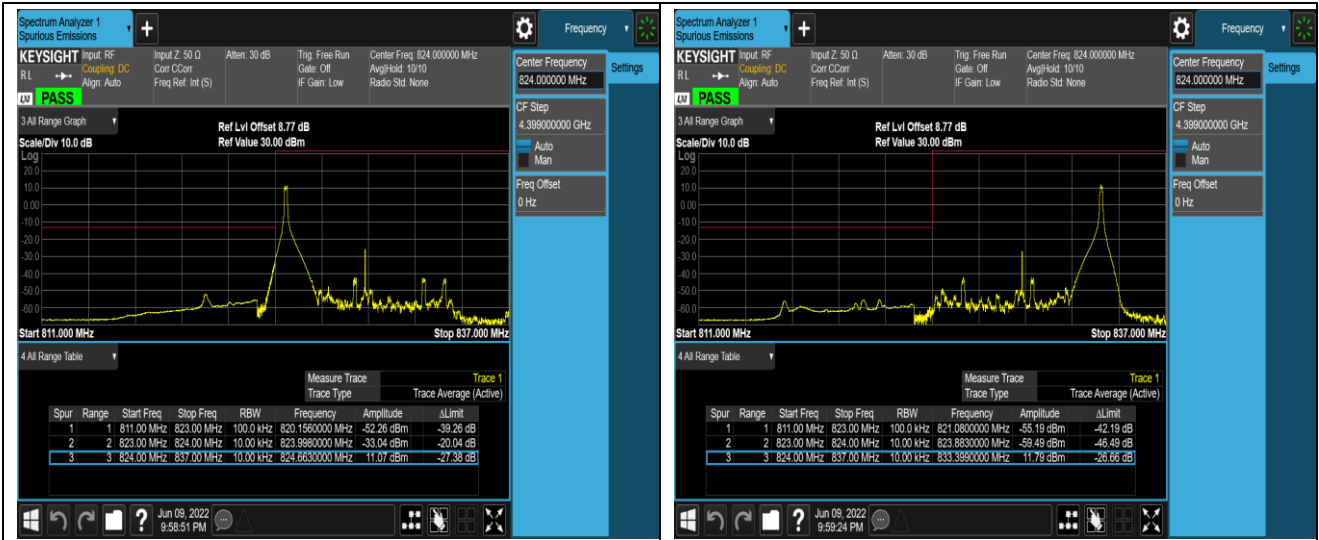

Band5-1.4MHz-16QAM-20407-1RB#5

Band5-1.4MHz-16QAM-20407-6RB#0

Band5-1.4MHz-16QAM-20643-1RB#0

Band5-1.4MHz-16QAM-20643-1RB#5

Band5-1.4MHz-16QAM-20643-6RB#0

Band5-10MHz-QPSK-20450-1RB#0

Band5-10MHz-QPSK-20450-1RB#49