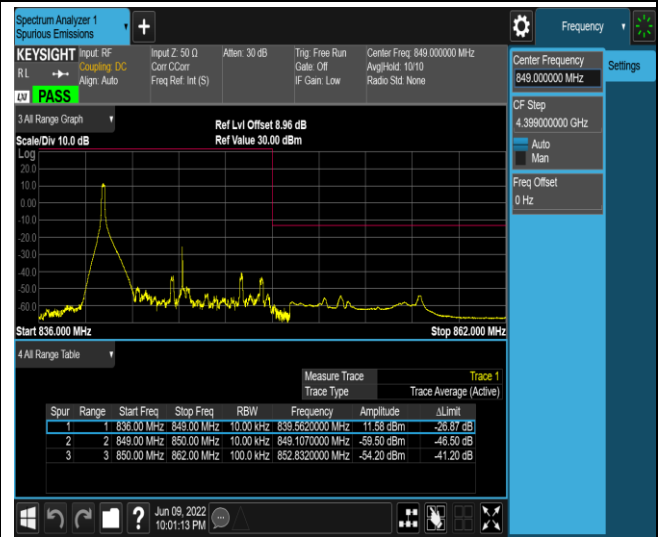

Band5-10MHz-QPSK-20600-1RB#0

Band5-10MHz-QPSK-20600-50RB#0