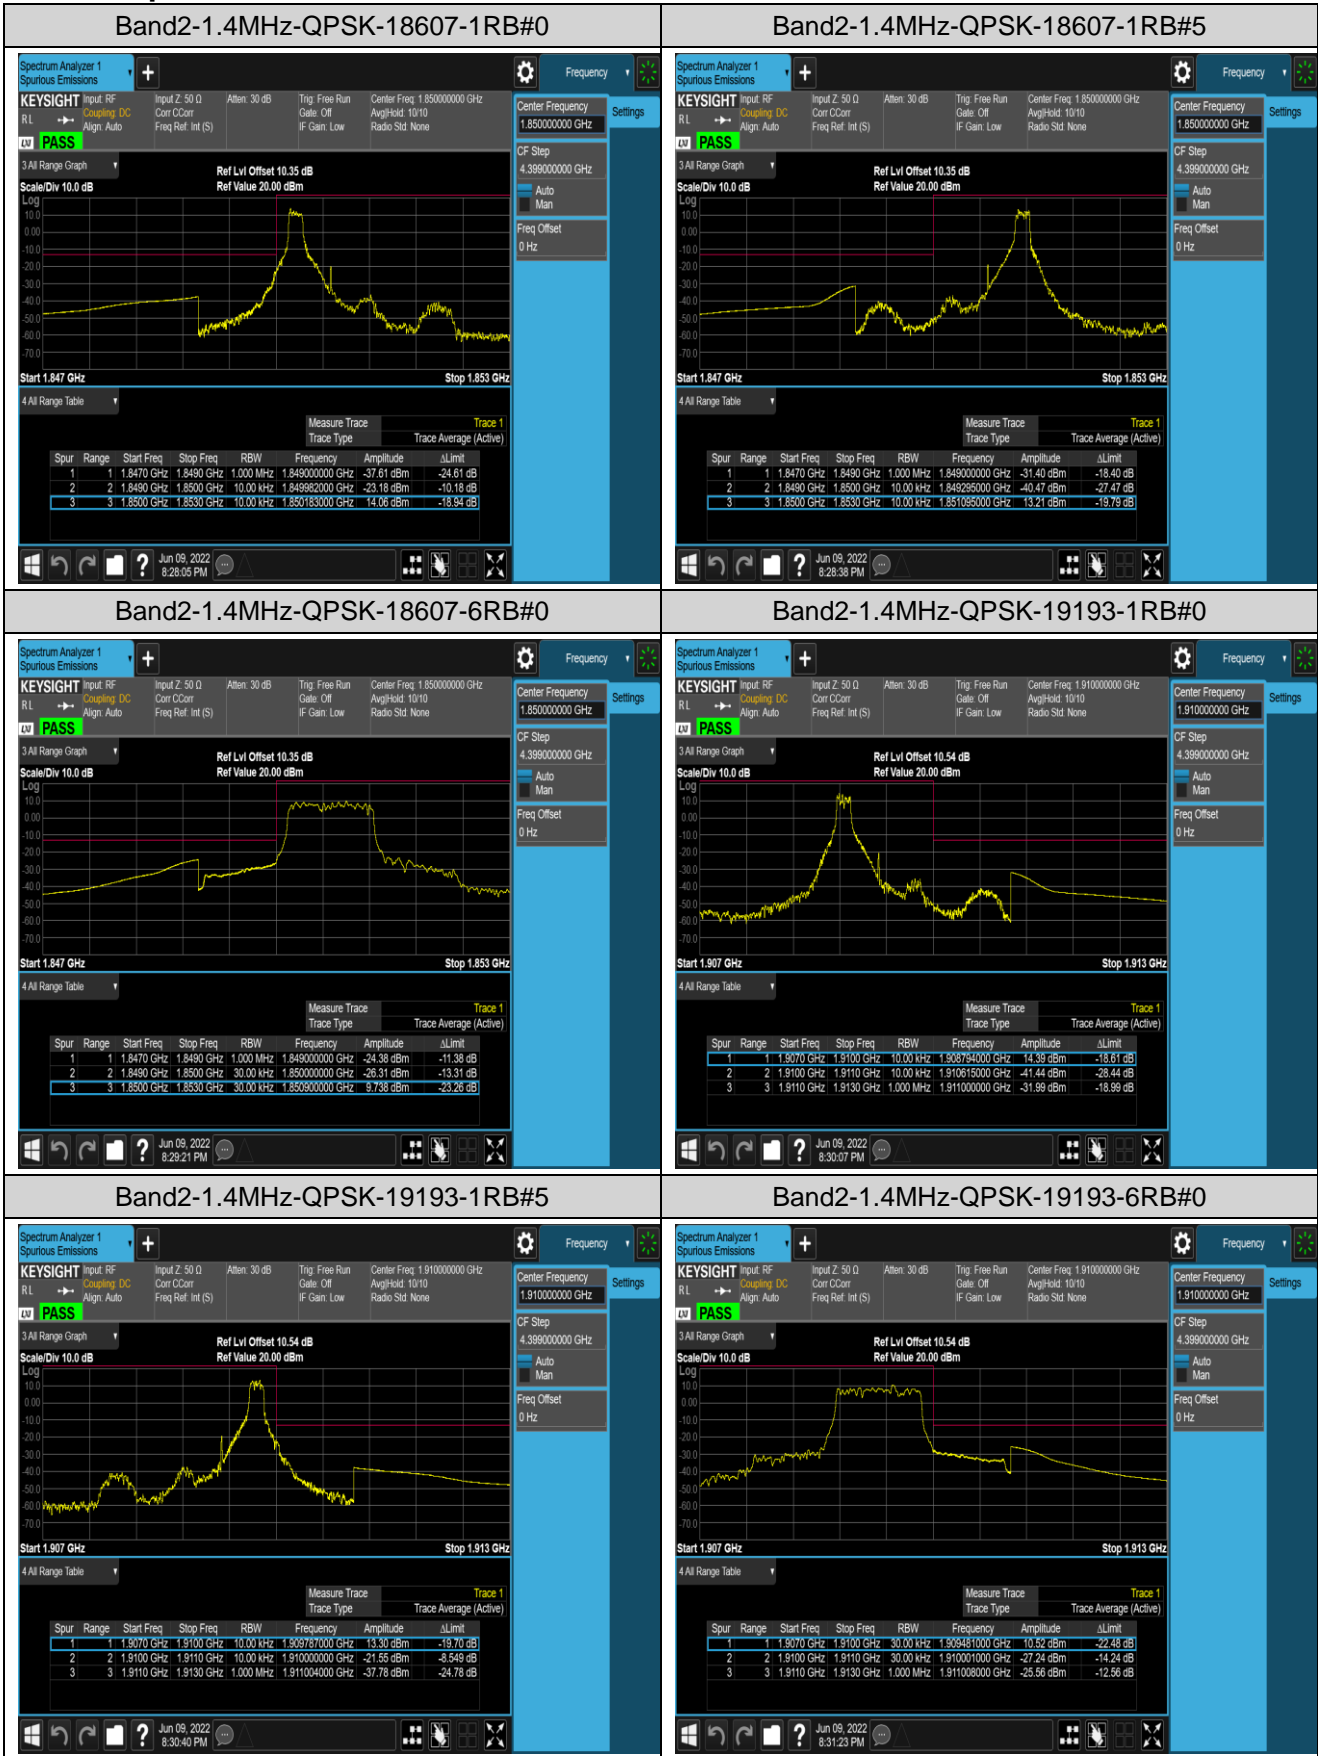

Test Graphs