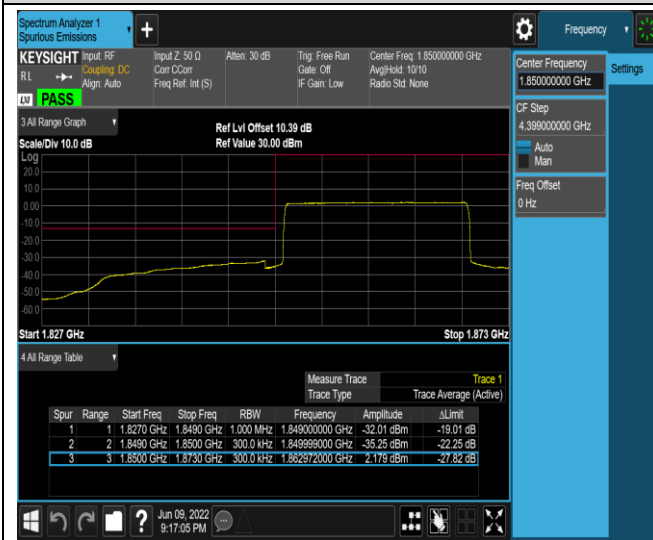

*Remark: All bandwidth and all modulation had been tested, but only the worst case data displayed in this report.*

Test Graphs

Band2-20MHz-QPSK-18700-100RB#0

Band2-20MHz-QPSK-19100-1RB#0

Band2-20MHz-QPSK-19100-1RB#99

Band2-20MHz-QPSK-19100-100RB#0

Band2-20MHz-16QAM-18700-1RB#0

Band2-20MHz-16QAM-18700-1RB#99

Band2-20MHz-16QAM-18700-100RB#0

Band2-20MHz-16QAM-19100-1RB#0

Band2-20MHz-16QAM-19100-1RB#99

Band2-20MHz-16QAM-19100-100RB#0