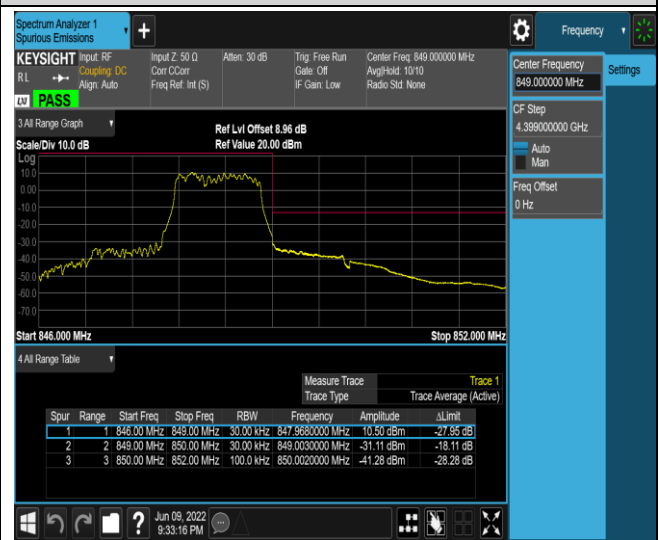

Band5-1.4MHz-QPSK-20407-1RB#0

Band5-1.4MHz-QPSK-20407-1RB#5

Band5-1.4MHz-QPSK-20407-6RB#0

Band5-1.4MHz-QPSK-20643-1RB#0

Band5-1.4MHz-QPSK-20643-1RB#5

Band5-1.4MHz-QPSK-20643-6RB#0

Band5-1.4MHz-16QAM-20407-1RB#0