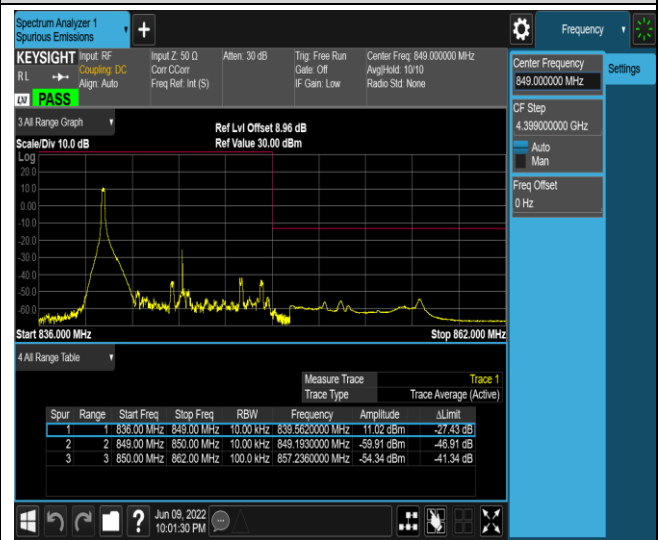

Band5-10MHz-16QAM-20600-1RB#0

Band5-10MHz-16QAM-20600-50RB#0