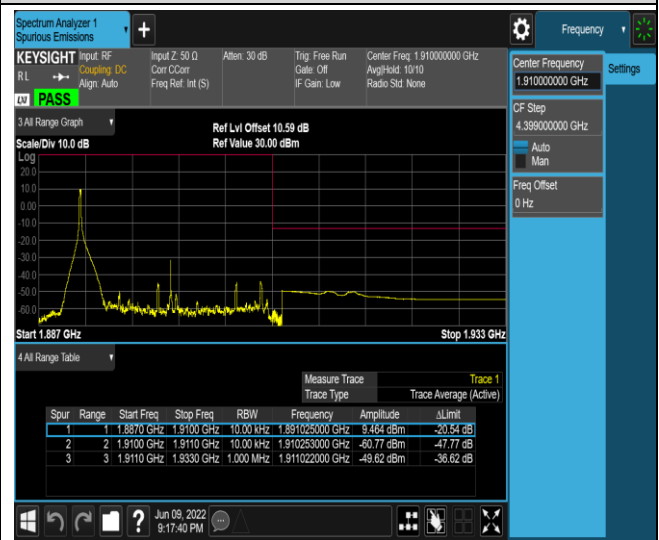

*Remark: All bandwidth and all modulation had been tested, but only the worst case data displayed in this report.*

Test Graphs

Band2-20MHz-QPSK-18700-100RB#0

Band2-20MHz-QPSK-19100-1RB#0

Band2-20MHz-QPSK-19100-1RB#99

Band2-20MHz-QPSK-19100-100RB#0

Band2-20MHz-16QAM-18700-1RB#0

Band2-20MHz-16QAM-18700-1RB#99

Band2-20MHz-16QAM-18700-100RB#0

Band2-20MHz-16QAM-19100-1RB#0

Band2-20MHz-16QAM-19100-1RB#99

Band2-20MHz-16QAM-19100-100RB#0