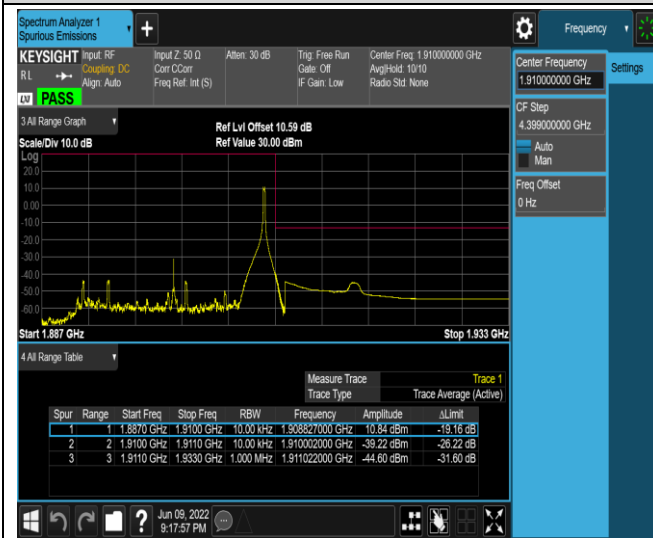

Band2-20MHz-QPSK-19100-1RB#99

Band2-20MHz-16QAM-18700-1RB#0