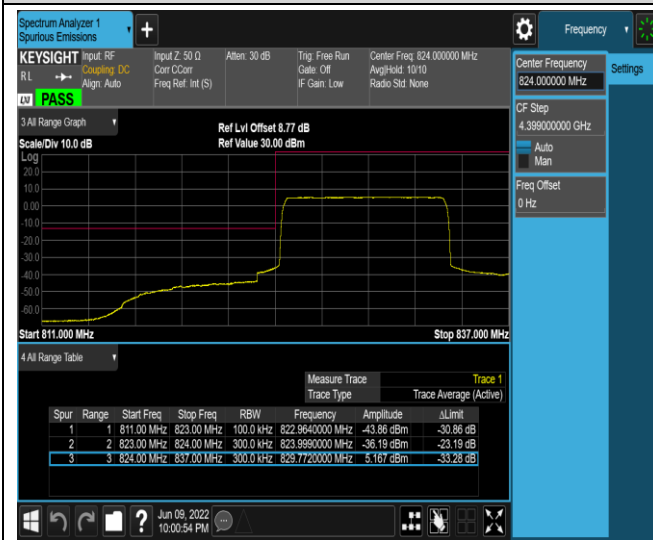

Band5-10MHz-16QAM-20450-50RB#0

Band5-10MHz-16QAM-20600-1RB#49