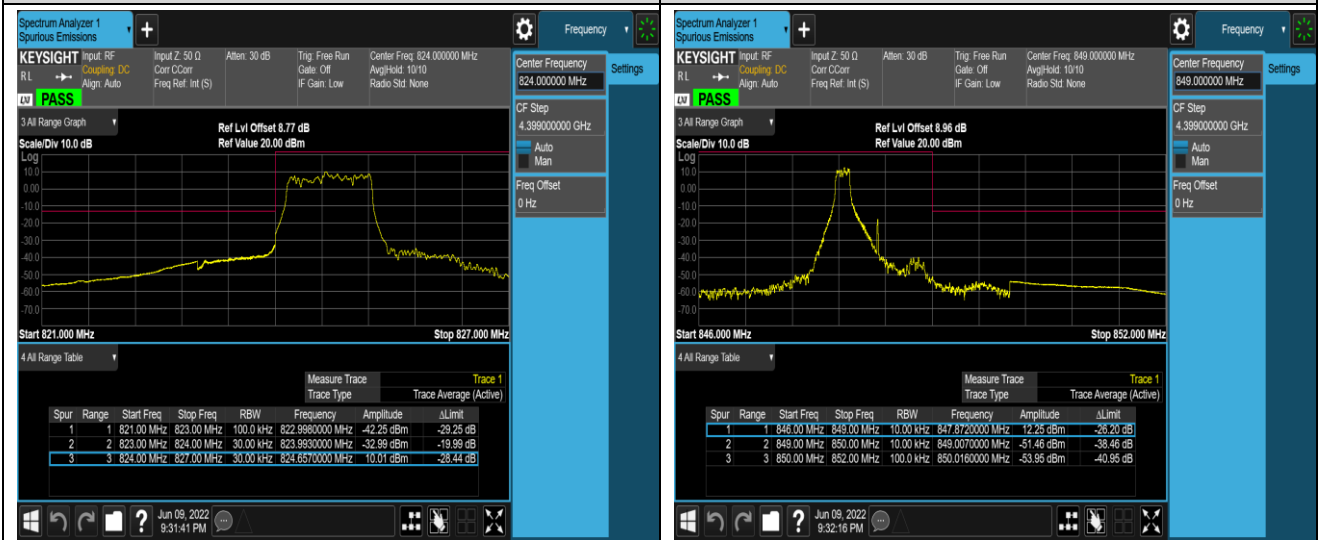

Band5-1.4MHz-16QAM-20407-6RB#0

Band5-1.4MHz-16QAM-20643-1RB#0

Band5-1.4MHz-16QAM-20643-1RB#5

Band5-1.4MHz-16QAM-20643-6RB#0