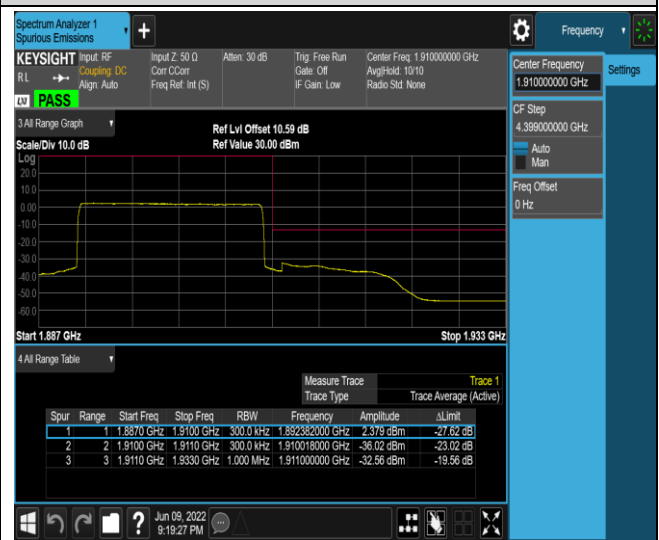

Band2-20MHz-16QAM-19100-100RB#0

Band5-1.4MHz-QPSK-20407-1RB#5