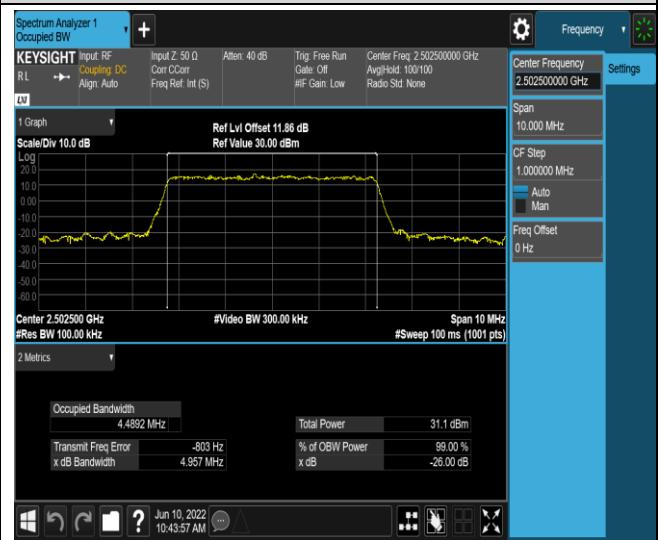

Band7-5MHz-QPSK-21425-25RB#0

Band7-5MHz-16QAM-20775-25RB#0

Band7-5MHz-16QAM-21100-25RB#0

Band7-5MHz-16QAM-21425-25RB#0

Band7-10MHz-QPSK-20800-50RB#0

Band7-10MHz-QPSK-21100-50RB#0

Band7-10MHz-QPSK-21400-50RB#0

Band7-10MHz-16QAM-20800-50RB#0

Band7-10MHz-16QAM-21100-50RB#0

Band7-10MHz-16QAM-21400-50RB#0

Band7-15MHz-QPSK-20825-75RB#0

Band7-15MHz-QPSK-21100-75RB#0

Band7-15MHz-QPSK-21375-75RB#0

Band7-15MHz-16QAM-20825-75RB#0