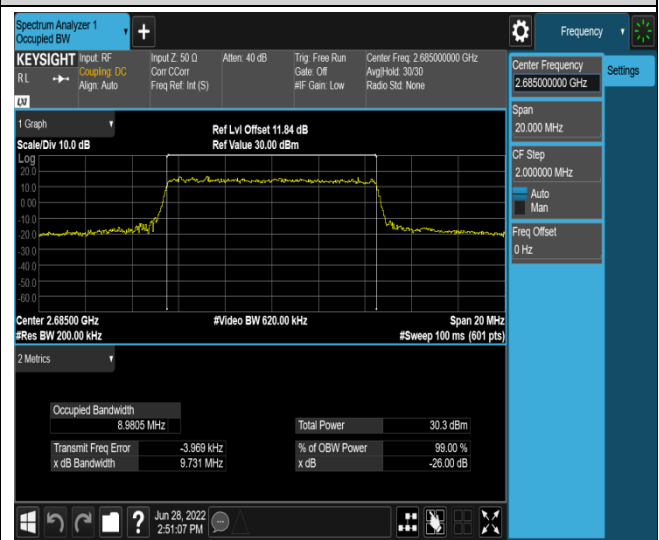

Band41-10MHz-16QAM-41540-50RB#0

Band41-15MHz-QPSK-40620-75RB#0