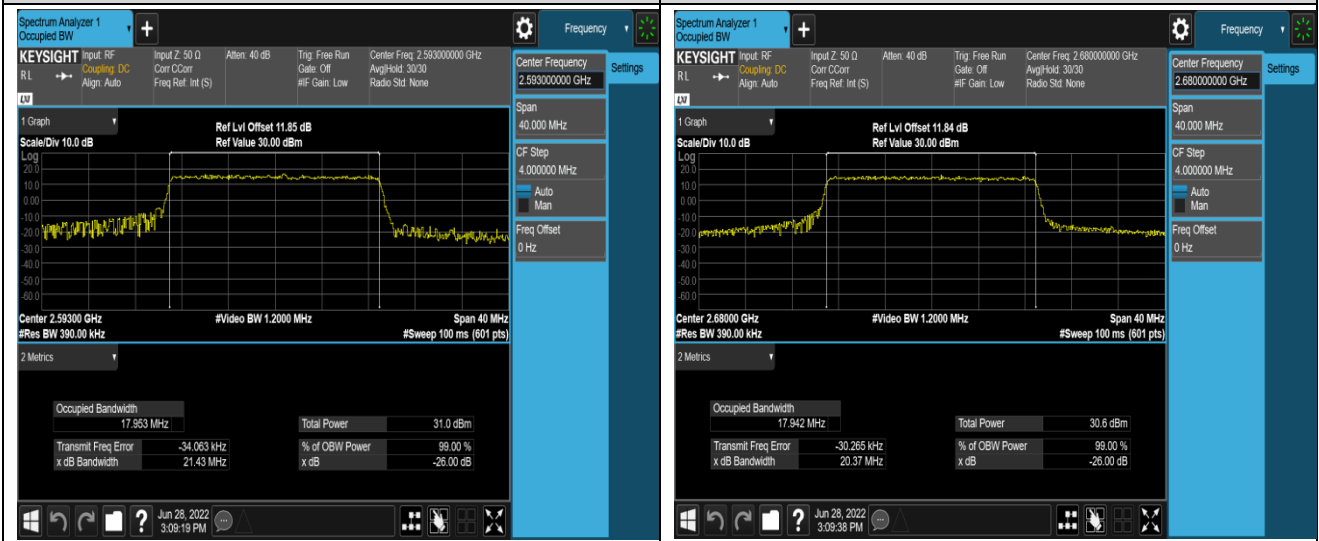

Band41-10MHz-16QAM-41540-50RB#0

Band41-15MHz-QPSK-39725-75RB#0

Band41-15MHz-QPSK-40620-75RB#0

Band41-20MHz-QPSK-41490-100RB#0

Band41-20MHz-16QAM-39750-100RB#0

Band41-20MHz-16QAM-40620-100RB#0

Band41-20MHz-16QAM-41490-100RB#0