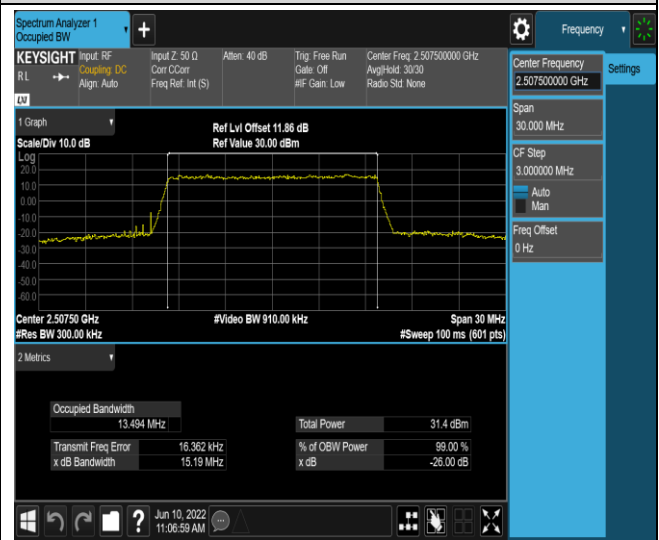

Band7-15MHz-16QAM-20825-75RB#0

Band7-15MHz-16QAM-21375-75RB#0