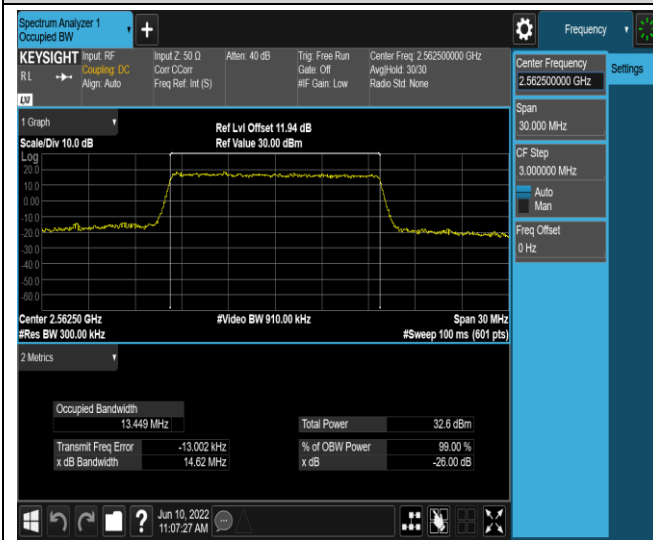

Band7-10MHz-16QAM-20800-50RB#0

Band7-10MHz-16QAM-21100-50RB#0

Band7-10MHz-16QAM-21400-50RB#0

Band7-15MHz-QPSK-20825-75RB#0

Band7-15MHz-QPSK-21100-75RB#0

Band7-15MHz-QPSK-21375-75RB#0

Band7-15MHz-16QAM-20825-75RB#0