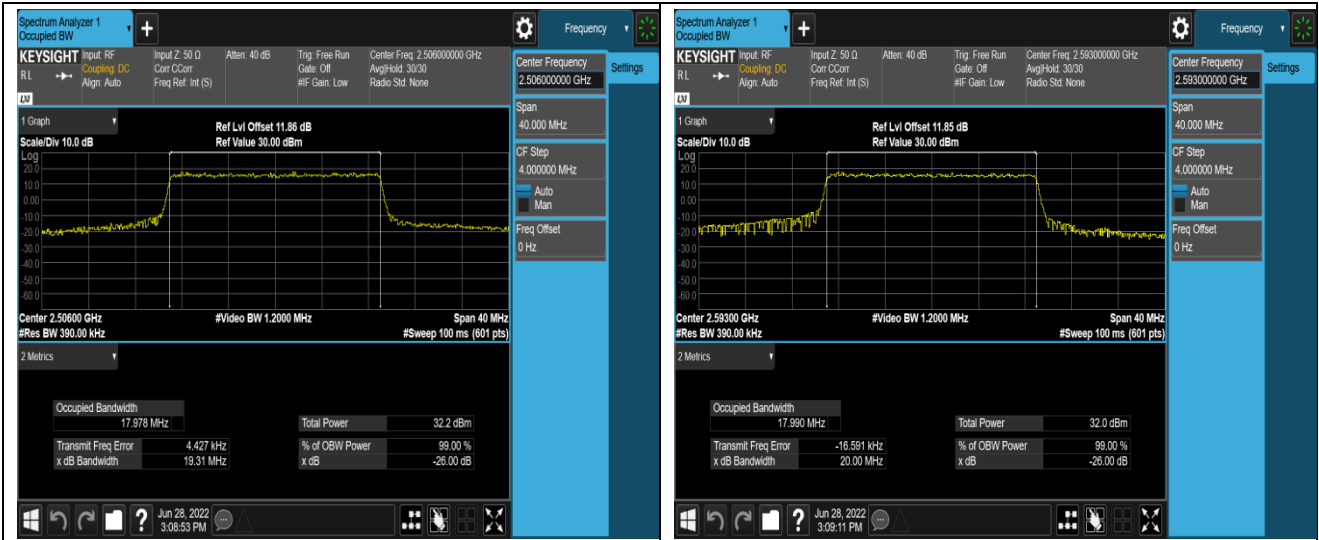

Band41-10MHz-16QAM-41540-50RB#0

Band41-15MHz-QPSK-39725-75RB#0

Band41-15MHz-QPSK-40620-75RB#0

Band41-20MHz-QPSK-41490-100RB#0

Band41-20MHz-16QAM-39750-100RB#0

Band41-20MHz-16QAM-40620-100RB#0

Band41-20MHz-16QAM-41490-100RB#0