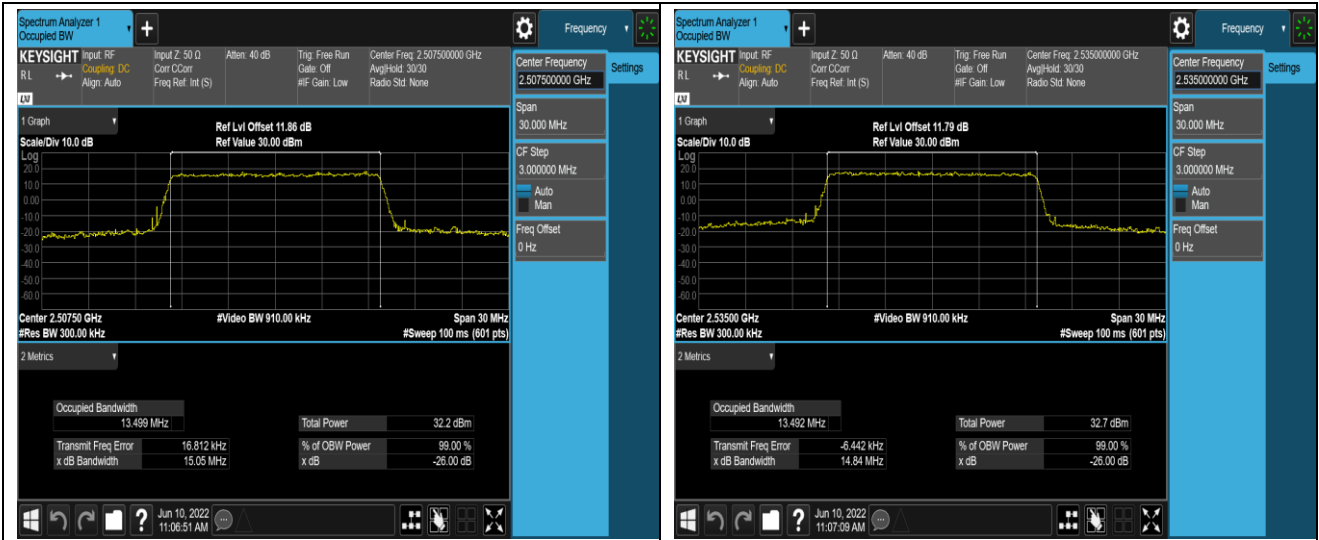

Band7-10MHz-16QAM-20800-50RB#0

Band7-10MHz-16QAM-21100-50RB#0

Band7-10MHz-16QAM-21400-50RB#0

Band7-15MHz-QPSK-20825-75RB#0

Band7-15MHz-QPSK-21100-75RB#0

Band7-15MHz-QPSK-21375-75RB#0

Band7-15MHz-16QAM-20825-75RB#0