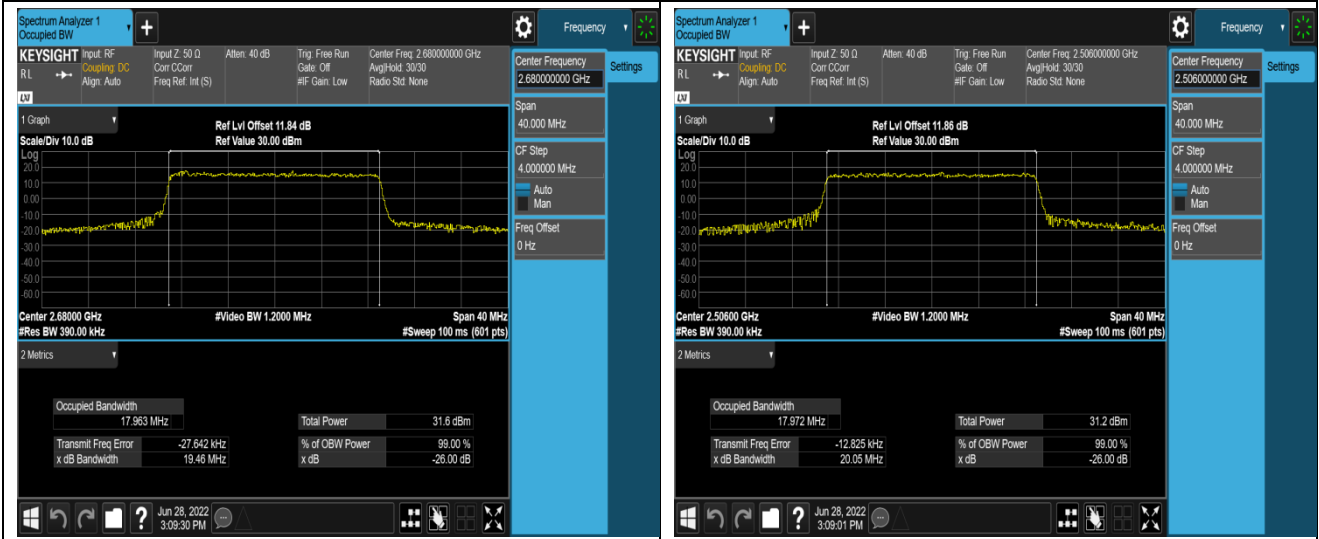

Band41-10MHz-16QAM-41540-50RB#0

Band41-15MHz-QPSK-39725-75RB#0

Band41-15MHz-QPSK-40620-75RB#0

Band41-20MHz-QPSK-41490-100RB#0

Band41-20MHz-16QAM-39750-100RB#0

Band41-20MHz-16QAM-40620-100RB#0

Band41-20MHz-16QAM-41490-100RB#0