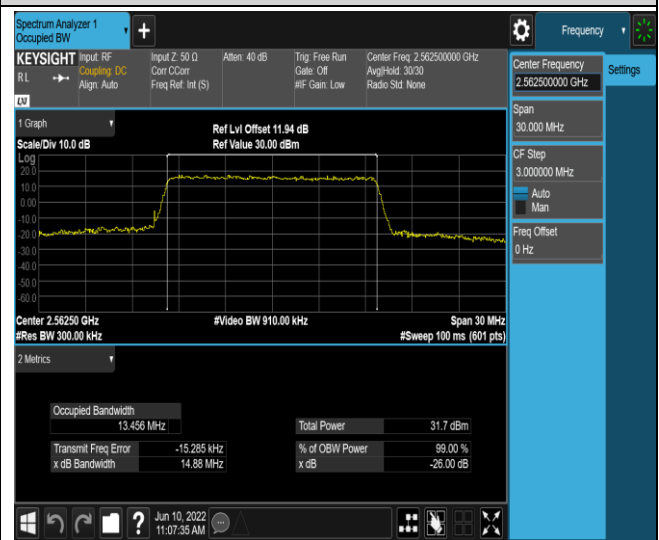

Band7-15MHz-16QAM-21375-75RB#0

Band7-20MHz-QPSK-21100-100RB#0