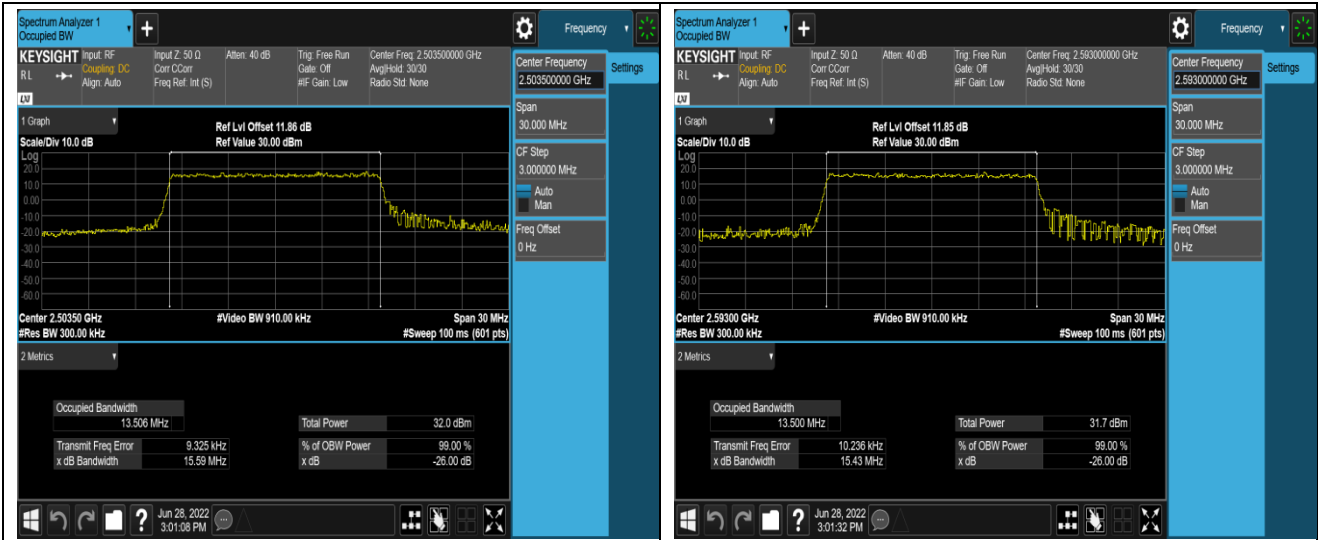

Band41-15MHz-QPSK-39725-75RB#0

Band41-15MHz-QPSK-40620-75RB#0