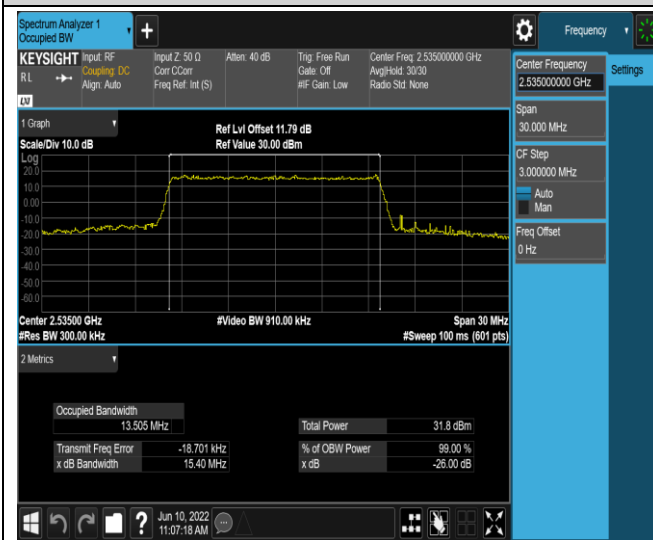

Band7-15MHz-16QAM-21100-75RB#0

Band7-20MHz-QPSK-20850-100RB#0