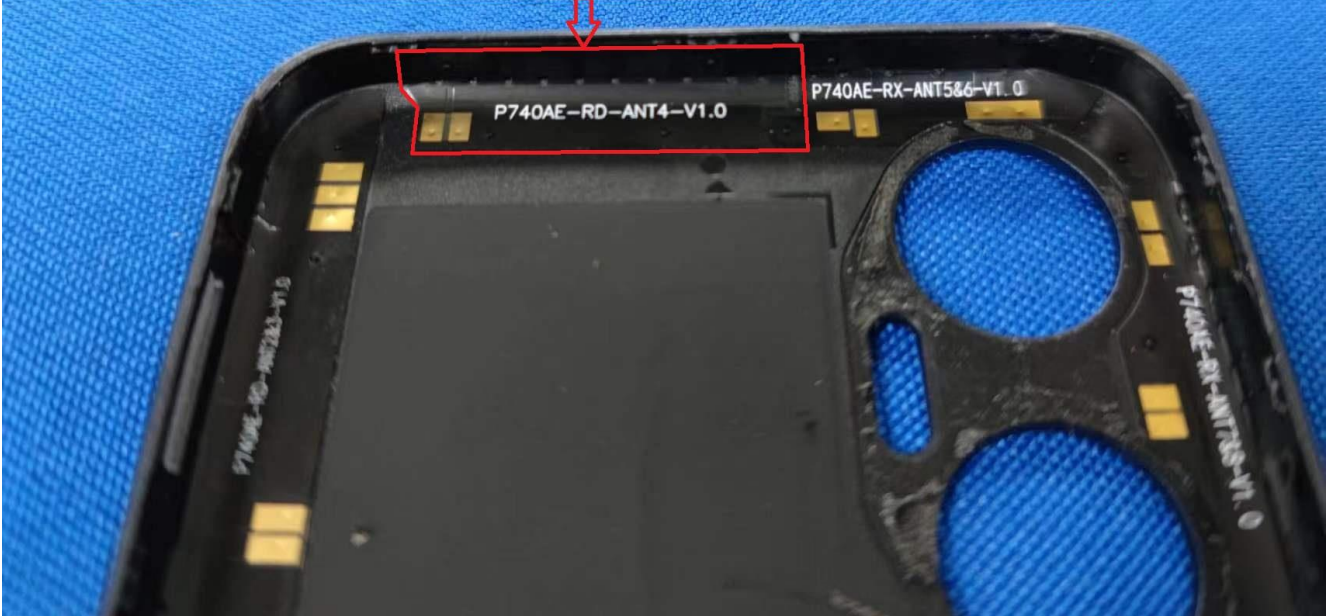

EUT Photos (Model: X666)

EUT Antenna Locations

**LTE B2 B4 B5&5G NR N2
N4 N5 N71 TDRX ANT**

SAR Test Setup Photos

Head

Right Cheek

Right Tilted

Left Cheek

Left Tilted

Body

Front side (10mm)

Back side(10mm)

Left side(10mm)

Right side(10mm)

Top side(10mm)

Bottom side(10mm)

Limb

Bottom side(0mm)