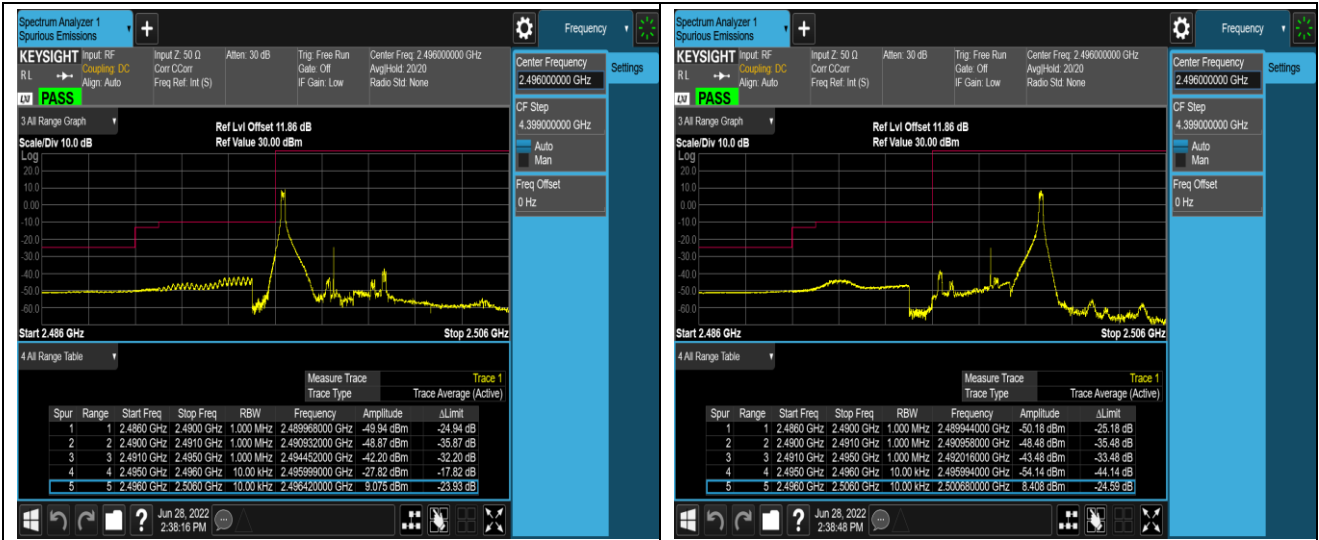

Band41-5MHz-16QAM-39675-1RB#0

Band41-5MHz-16QAM-39675-1RB#24