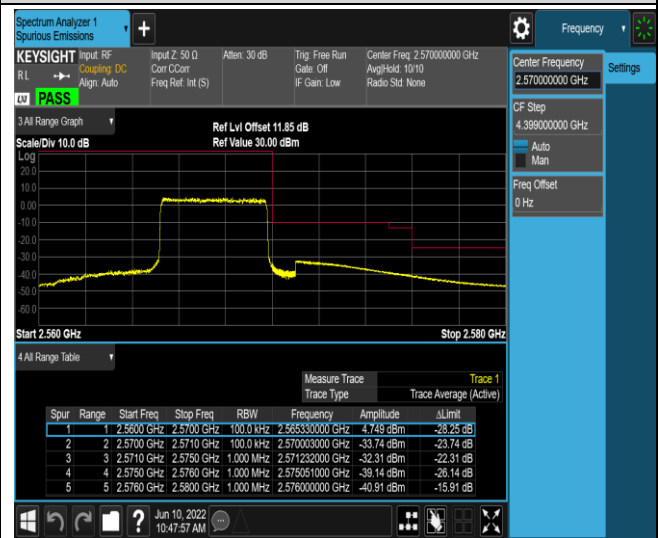

Band7-5MHz-16QAM-21425-25RB#0

Band7-20MHz-QPSK-20850-1RB#99