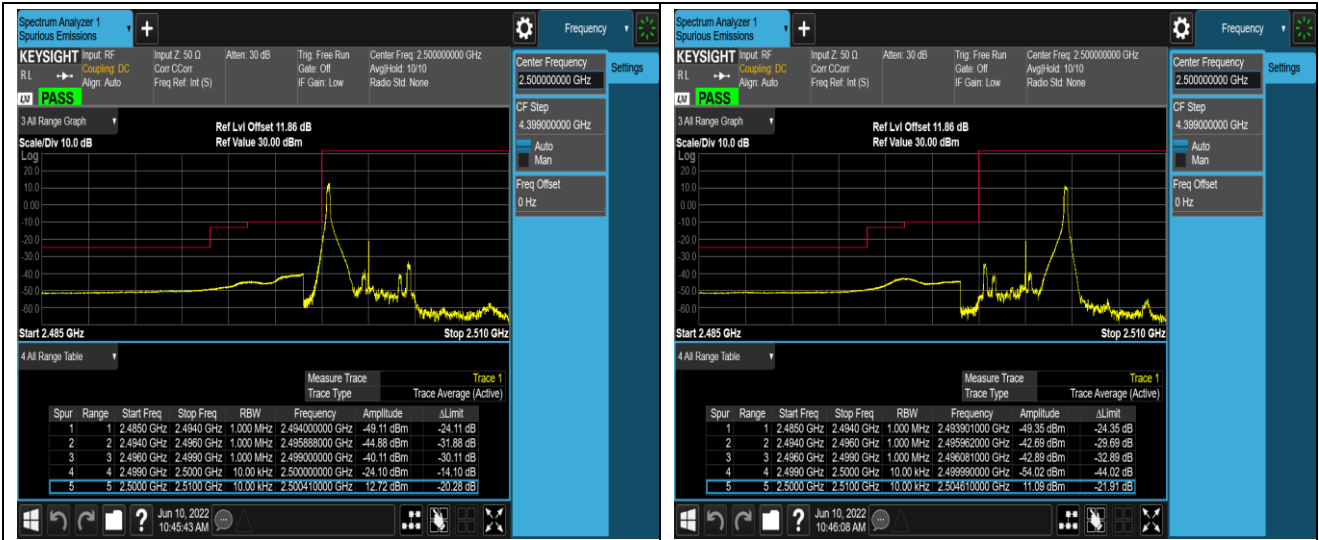

Band7-5MHz-QPSK-20775-25RB#0

Band7-5MHz-QPSK-21425-1RB#0

Band7-5MHz-QPSK-21425-1RB#24

Band7-5MHz-QPSK-21425-25RB#0

Band7-5MHz-16QAM-20775-1RB#0

Band7-5MHz-16QAM-20775-1RB#24

Band7-5MHz-16QAM-20775-25RB#0

Band7-5MHz-16QAM-21425-1RB#0