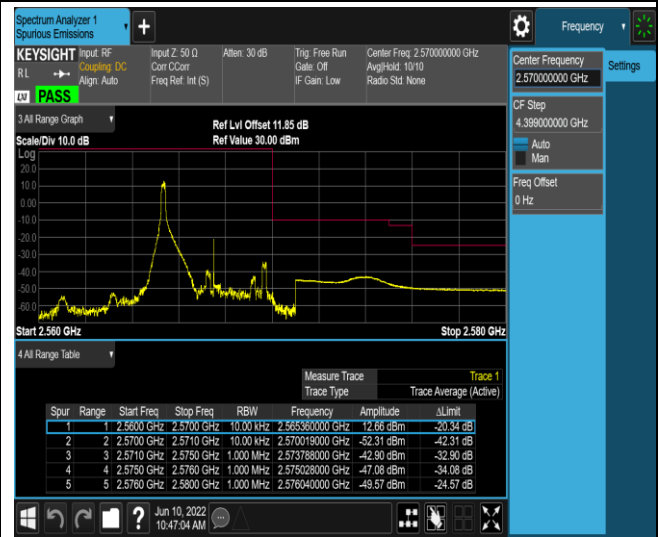

Band7-5MHz-QPSK-20775-25RB#0

Band7-5MHz-QPSK-21425-1RB#0

Band7-5MHz-QPSK-21425-1RB#24

Band7-5MHz-QPSK-21425-25RB#0

Band7-5MHz-16QAM-20775-1RB#0

Band7-5MHz-16QAM-20775-1RB#24

Band7-5MHz-16QAM-20775-25RB#0

Band7-5MHz-16QAM-21425-1RB#0