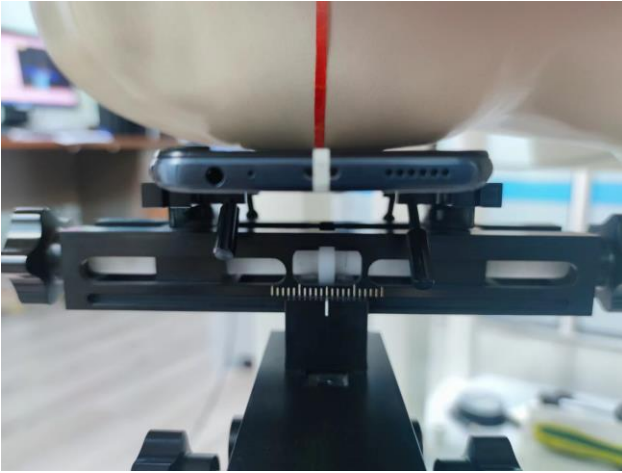

EUT Photos (Model: X665E)

EUT Antenna Locations

SAR Test Setup Photos

Head

Right Cheek

Right Tilted

Left Cheek

Left Tilted

Body

Front side (10mm)

Back side(10mm)

Left side(10mm)

Right side(10mm)

Top side(10mm)