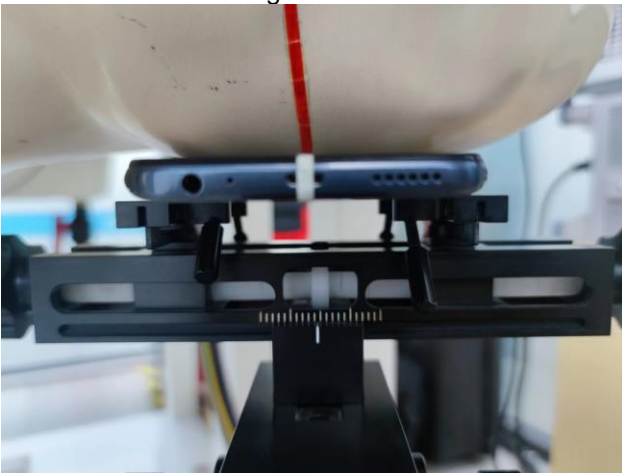

EUT Photos (Model: X665E)

EUT Antenna Locations

SAR Test Setup Photos

Head

Right Cheek

Right Tilted

Left Cheek

Left Tilted

Body

Front side (10mm)

Back side(10mm)

Left side(10mm)

Right side(10mm)

Top side(10mm)