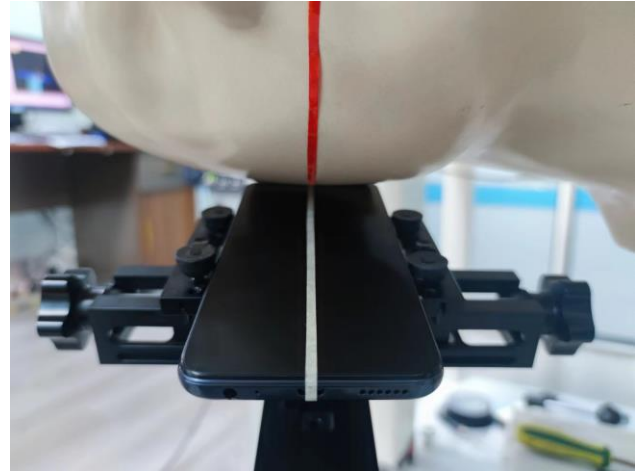

EUT Photos (Model: X665E)

EUT Antenna Locations

SAR Test Setup Photos

Head

Right Cheek

Right Tilted

Left Cheek

Left Tilted

Body

Front side (10mm)

Back side(10mm)

Left side(10mm)

Right side(10mm)

Top side(10mm)