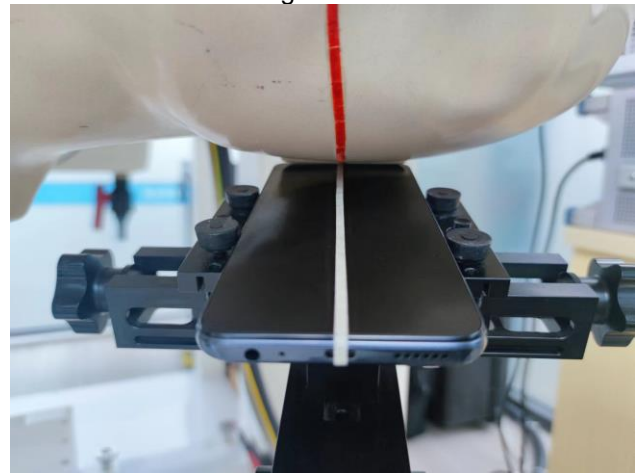

EUT Photos (Model: X665E)

EUT Antenna Locations

SAR Test Setup Photos

Head

Right Cheek

Right Tilted

Left Cheek

Left Tilted

Body

Front side (10mm)

Back side(10mm)

Left side(10mm)

Right side(10mm)

Top side(10mm)