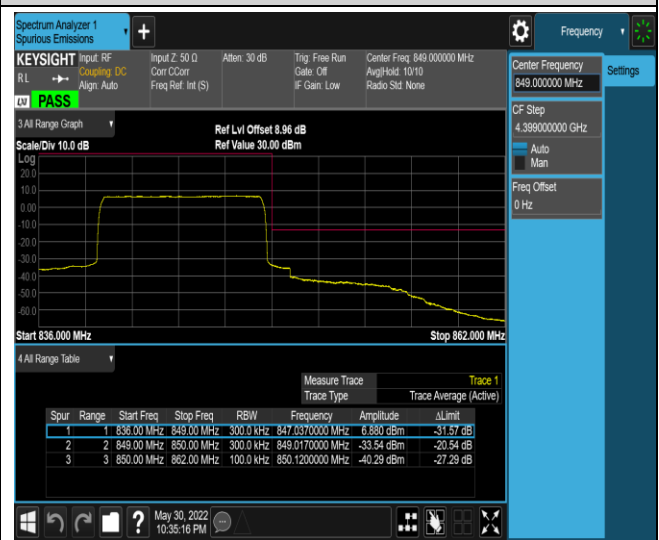

Band5-10MHz-QPSK-20600-50RB#0

Band5-10MHz-16QAM-20450-1RB#49