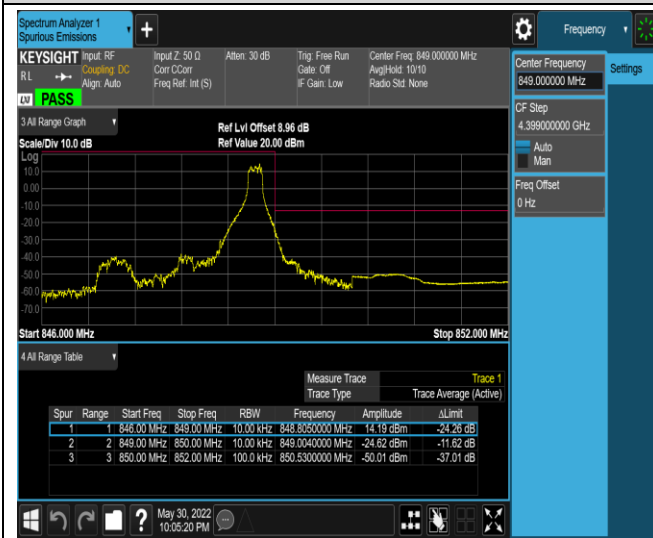

Band4-20MHz-16QAM-20050-100RB#0

Band4-20MHz-16QAM-20300-1RB#0

Band4-20MHz-16QAM-20300-1RB#99

Band4-20MHz-16QAM-20300-100RB#0

Band5-1.4MHz-QPSK-20407-1RB#0

Band5-1.4MHz-QPSK-20407-1RB#5

Band5-1.4MHz-QPSK-20407-6RB#0

Band5-1.4MHz-QPSK-20643-1RB#0

Band5-1.4MHz-QPSK-20643-1RB#5

Band5-1.4MHz-QPSK-20643-6RB#0

Band5-1.4MHz-16QAM-20407-1RB#0

Band5-1.4MHz-16QAM-20407-1RB#5

Band5-1.4MHz-16QAM-20407-6RB#0

Band5-1.4MHz-16QAM-20643-1RB#0