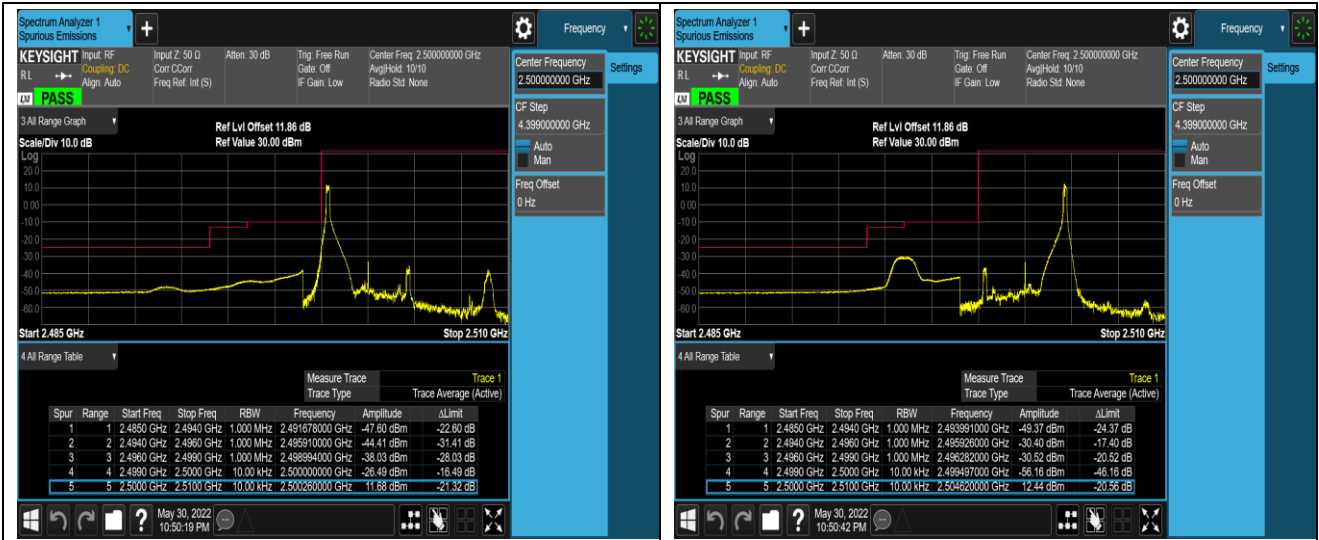

Band7-5MHz-QPSK-20775-1RB#0

Band7-5MHz-QPSK-20775-1RB#24

Band7-5MHz-QPSK-20775-25RB#0

Band7-5MHz-QPSK-21425-1RB#0