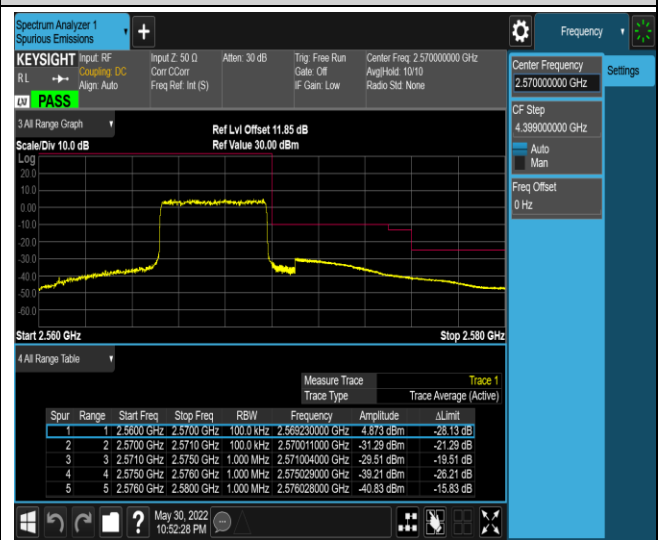

Band7-5MHz-QPSK-20775-1RB#0

Band7-5MHz-QPSK-20775-1RB#24

Band7-5MHz-QPSK-20775-25RB#0

Band7-5MHz-QPSK-21425-1RB#0

Band7-5MHz-QPSK-21425-1RB#24

Band7-5MHz-QPSK-21425-25RB#0

Band7-5MHz-16QAM-20775-1RB#0

Band7-5MHz-16QAM-20775-1RB#24