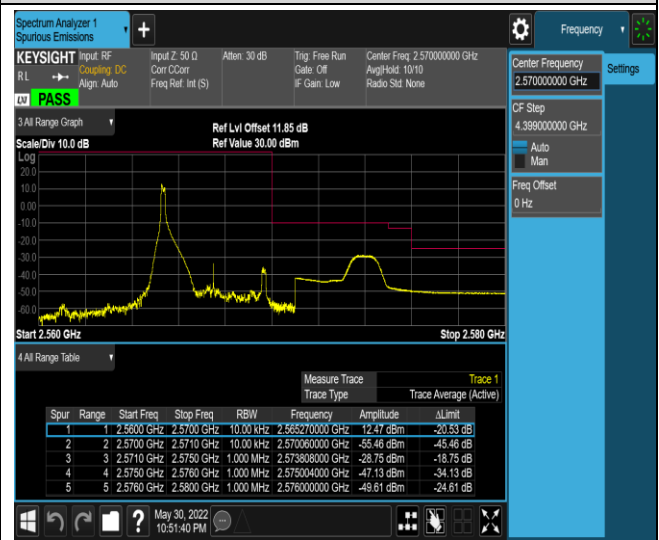

Band7-5MHz-QPSK-20775-1RB#0

Band7-5MHz-QPSK-20775-1RB#24

Band7-5MHz-QPSK-20775-25RB#0

Band7-5MHz-QPSK-21425-1RB#0

Band7-5MHz-QPSK-21425-1RB#24

Band7-5MHz-QPSK-21425-25RB#0

Band7-5MHz-16QAM-20775-1RB#0

Band7-5MHz-16QAM-20775-1RB#24