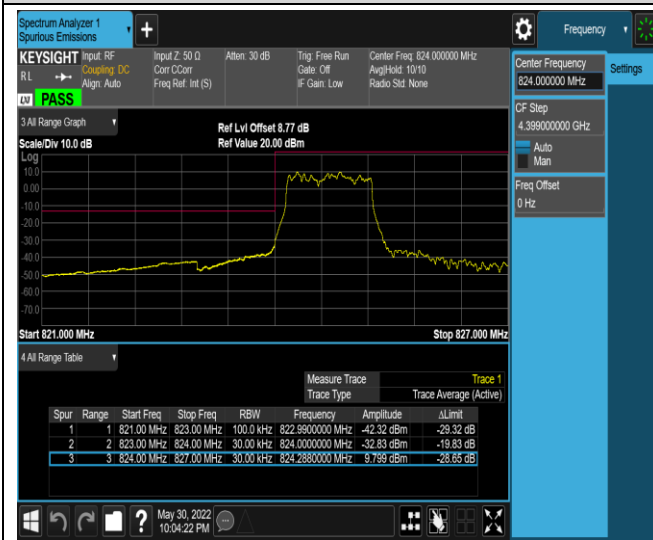

Band4-20MHz-16QAM-20050-100RB#0

Band4-20MHz-16QAM-20300-1RB#0

Band4-20MHz-16QAM-20300-1RB#99

Band4-20MHz-16QAM-20300-100RB#0

Band5-1.4MHz-QPSK-20407-1RB#0

Band5-1.4MHz-QPSK-20407-1RB#5

Band5-1.4MHz-QPSK-20407-6RB#0

Band5-1.4MHz-QPSK-20643-1RB#0

Band5-1.4MHz-QPSK-20643-1RB#5

Band5-1.4MHz-QPSK-20643-6RB#0

Band5-1.4MHz-16QAM-20407-1RB#0

Band5-1.4MHz-16QAM-20407-1RB#5

Band5-1.4MHz-16QAM-20407-6RB#0

Band5-1.4MHz-16QAM-20643-1RB#0

Band5-1.4MHz-16QAM-20643-1RB#5

Band5-1.4MHz-16QAM-20643-6RB#0

Band5-10MHz-QPSK-20450-1RB#0

Band5-10MHz-QPSK-20450-1RB#49

Band5-10MHz-QPSK-20450-50RB#0

Band5-10MHz-QPSK-20600-1RB#0

Band5-10MHz-QPSK-20600-1RB#49