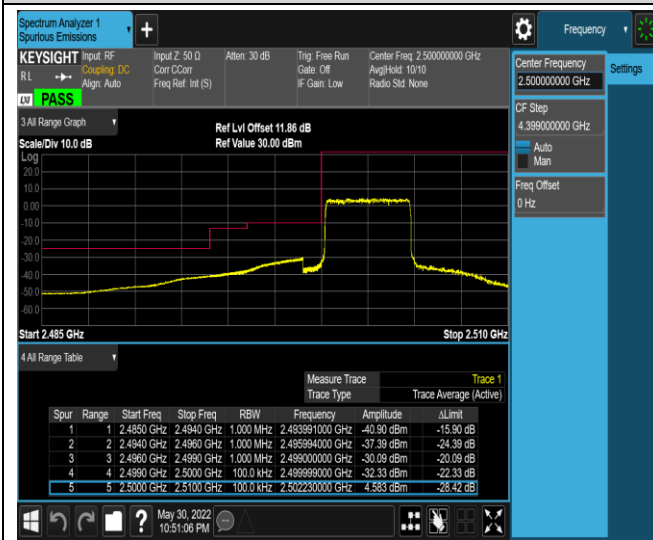

Band7-5MHz-QPSK-20775-25RB#0

Band7-5MHz-QPSK-21425-1RB#24