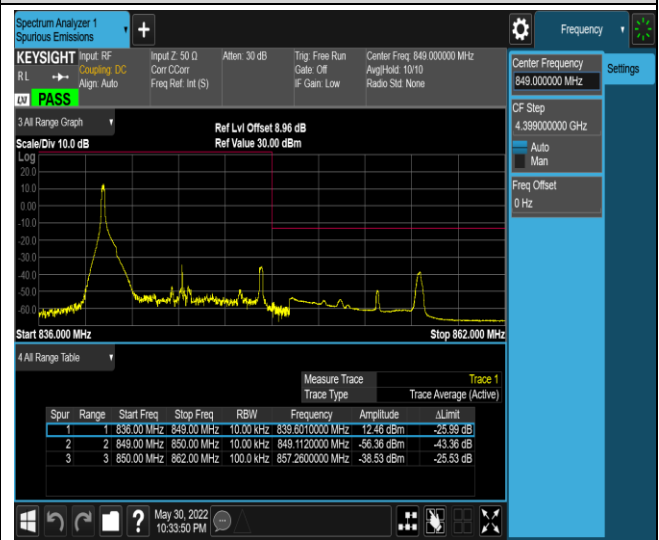

Band5-1.4MHz-16QAM-20643-1RB#5

Band5-1.4MHz-16QAM-20643-6RB#0

Band5-10MHz-QPSK-20450-1RB#0

Band5-10MHz-QPSK-20450-1RB#49

Band5-10MHz-QPSK-20450-50RB#0

Band5-10MHz-QPSK-20600-1RB#0

Band5-10MHz-QPSK-20600-1RB#49