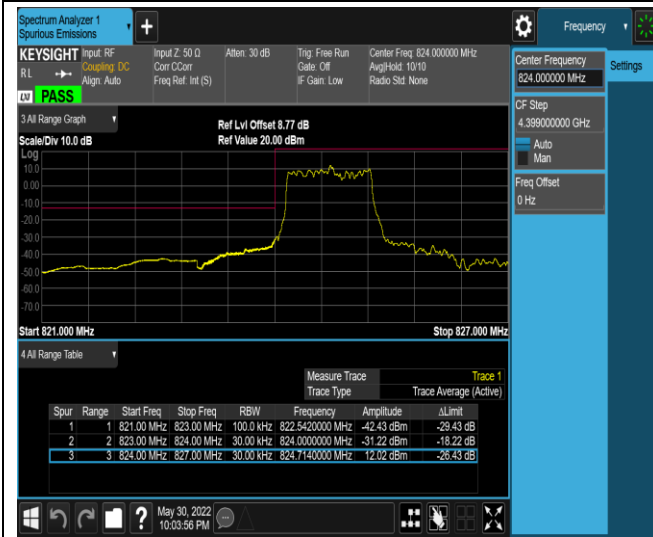

Band4-20MHz-16QAM-20050-100RB#0

Band4-20MHz-16QAM-20300-1RB#0

Band4-20MHz-16QAM-20300-1RB#99

Band4-20MHz-16QAM-20300-100RB#0

Band5-1.4MHz-QPSK-20407-1RB#0

Band5-1.4MHz-QPSK-20407-1RB#5

Band5-1.4MHz-QPSK-20407-6RB#0

Band5-1.4MHz-QPSK-20643-1RB#0

Band5-1.4MHz-QPSK-20643-1RB#5

Band5-1.4MHz-QPSK-20643-6RB#0

Band5-1.4MHz-16QAM-20407-1RB#0

Band5-1.4MHz-16QAM-20407-1RB#5

Band5-1.4MHz-16QAM-20407-6RB#0

Band5-1.4MHz-16QAM-20643-1RB#0