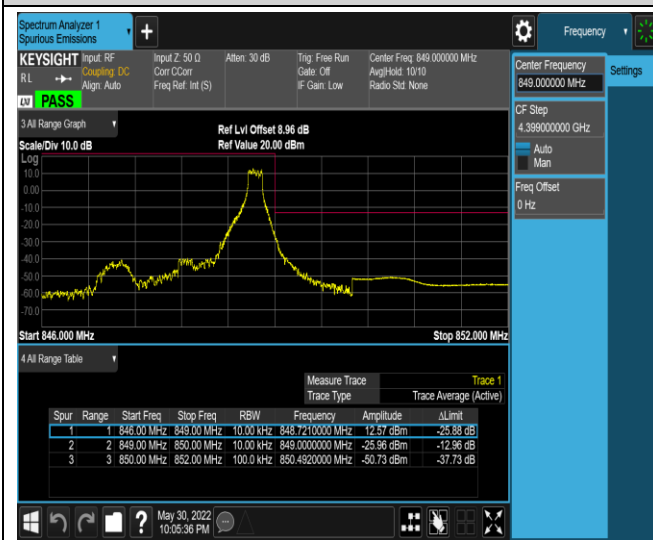

Band5-1.4MHz-QPSK-20643-1RB#0

Band5-1.4MHz-QPSK-20643-1RB#5

Band5-1.4MHz-QPSK-20643-6RB#0

Band5-1.4MHz-16QAM-20407-1RB#0

Band5-1.4MHz-16QAM-20407-1RB#5

Band5-1.4MHz-16QAM-20407-6RB#0

Band5-1.4MHz-16QAM-20643-1RB#0

Band5-1.4MHz-16QAM-20643-1RB#5

Band5-1.4MHz-16QAM-20643-6RB#0

Band5-10MHz-QPSK-20450-1RB#0

Band5-10MHz-QPSK-20450-1RB#49

Band5-10MHz-QPSK-20450-50RB#0

Band5-10MHz-QPSK-20600-1RB#0

Band5-10MHz-QPSK-20600-1RB#49