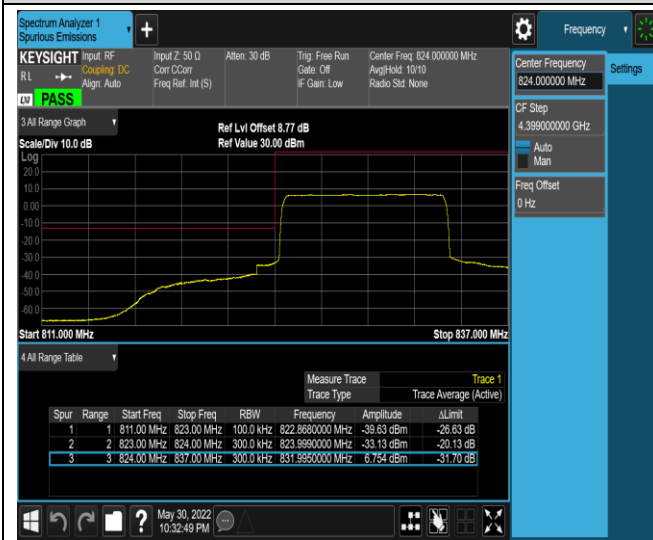

Band5-1.4MHz-16QAM-20643-1RB#5

Band5-1.4MHz-16QAM-20643-6RB#0

Band5-10MHz-QPSK-20450-1RB#0

Band5-10MHz-QPSK-20450-1RB#49

Band5-10MHz-QPSK-20450-50RB#0

Band5-10MHz-QPSK-20600-1RB#0

Band5-10MHz-QPSK-20600-1RB#49