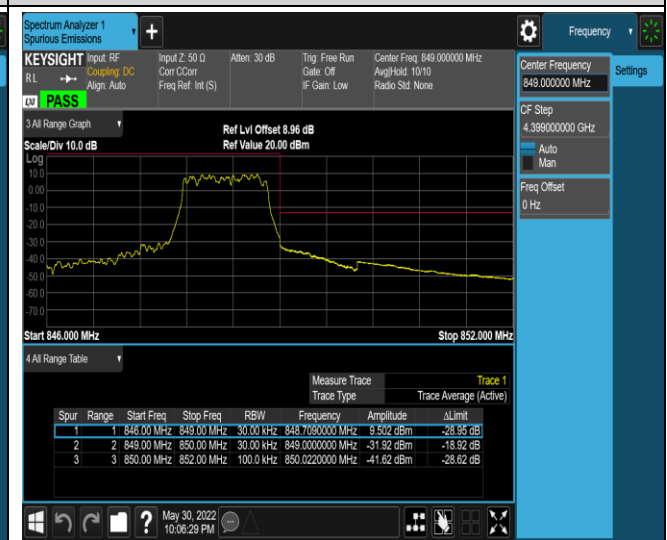

Band4-20MHz-16QAM-20050-100RB#0

Band4-20MHz-16QAM-20300-1RB#0

Band4-20MHz-16QAM-20300-1RB#99

Band4-20MHz-16QAM-20300-100RB#0

Band5-1.4MHz-QPSK-20407-1RB#0

Band5-1.4MHz-QPSK-20407-1RB#5

Band5-1.4MHz-QPSK-20407-6RB#0

Band5-1.4MHz-QPSK-20643-1RB#0

Band5-1.4MHz-QPSK-20643-1RB#5

Band5-1.4MHz-QPSK-20643-6RB#0

Band5-1.4MHz-16QAM-20407-1RB#0

Band5-1.4MHz-16QAM-20407-1RB#5

Band5-1.4MHz-16QAM-20407-6RB#0

Band5-1.4MHz-16QAM-20643-1RB#0

Band5-1.4MHz-16QAM-20643-1RB#5

Band5-1.4MHz-16QAM-20643-6RB#0

Band5-10MHz-QPSK-20450-1RB#0

Band5-10MHz-QPSK-20450-1RB#49

Band5-10MHz-QPSK-20450-50RB#0

Band5-10MHz-QPSK-20600-1RB#0

Band5-10MHz-QPSK-20600-1RB#49