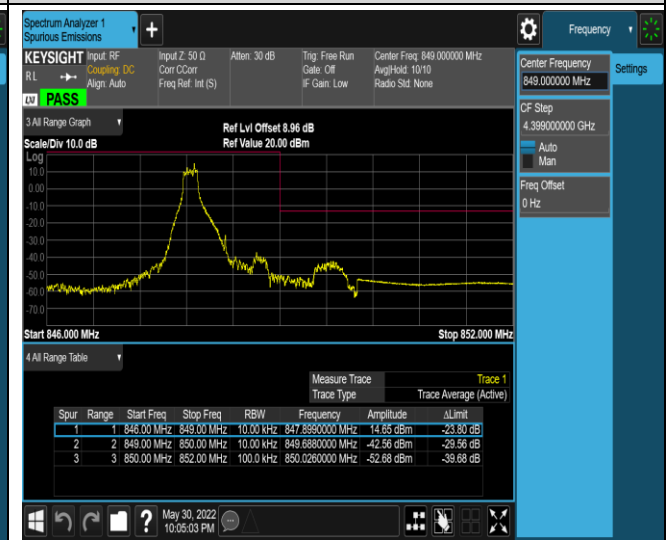

Band5-1.4MHz-QPSK-20643-1RB#0

Band5-1.4MHz-QPSK-20643-1RB#5

Band5-1.4MHz-QPSK-20643-6RB#0

Band5-1.4MHz-16QAM-20407-1RB#0

Band5-1.4MHz-16QAM-20407-1RB#5

Band5-1.4MHz-16QAM-20407-6RB#0

Band5-1.4MHz-16QAM-20643-1RB#0

Band5-1.4MHz-16QAM-20643-1RB#5

Band5-1.4MHz-16QAM-20643-6RB#0

Band5-10MHz-QPSK-20450-1RB#0

Band5-10MHz-QPSK-20450-1RB#49

Band5-10MHz-QPSK-20450-50RB#0

Band5-10MHz-QPSK-20600-1RB#0

Band5-10MHz-QPSK-20600-1RB#49