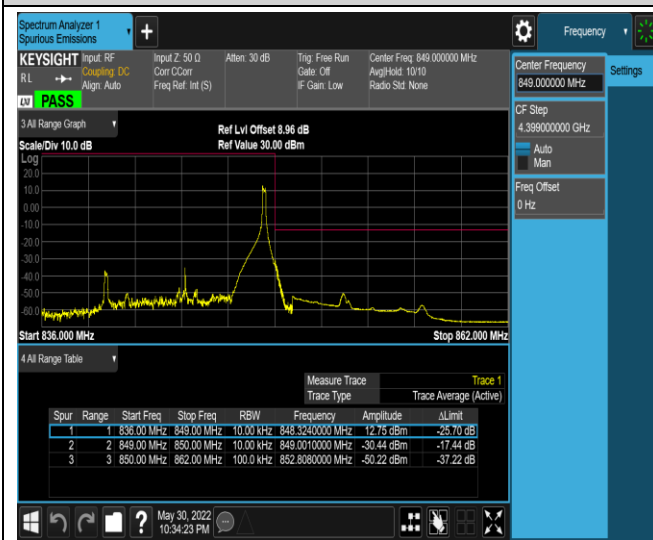

Band5-1.4MHz-16QAM-20643-1RB#5

Band5-1.4MHz-16QAM-20643-6RB#0

Band5-10MHz-QPSK-20450-1RB#0

Band5-10MHz-QPSK-20450-1RB#49

Band5-10MHz-QPSK-20450-50RB#0

Band5-10MHz-QPSK-20600-1RB#0

Band5-10MHz-QPSK-20600-1RB#49

Band5-10MHz-QPSK-20600-50RB#0

Band5-10MHz-16QAM-20450-1RB#0

Band5-10MHz-16QAM-20450-1RB#49

Band5-10MHz-16QAM-20450-50RB#0

Band5-10MHz-16QAM-20600-1RB#0

Band5-10MHz-16QAM-20600-1RB#49

Band5-10MHz-16QAM-20600-50RB#0