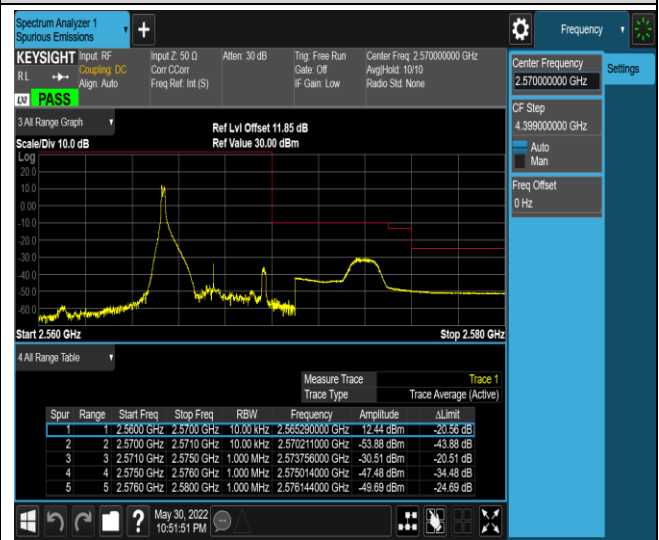

Band7-5MHz-16QAM-21425-1RB#0

Band7-5MHz-16QAM-21425-25RB#0