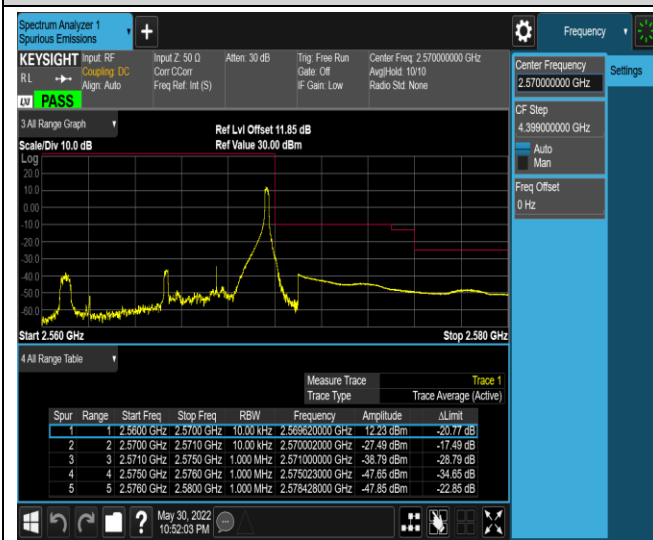

Band7-5MHz-QPSK-20775-1RB#0

Band7-5MHz-QPSK-20775-1RB#24

Band7-5MHz-QPSK-20775-25RB#0

Band7-5MHz-QPSK-21425-1RB#0

Band7-5MHz-QPSK-21425-1RB#24

Band7-5MHz-QPSK-21425-25RB#0

Band7-5MHz-16QAM-20775-1RB#0

Band7-5MHz-16QAM-20775-1RB#24