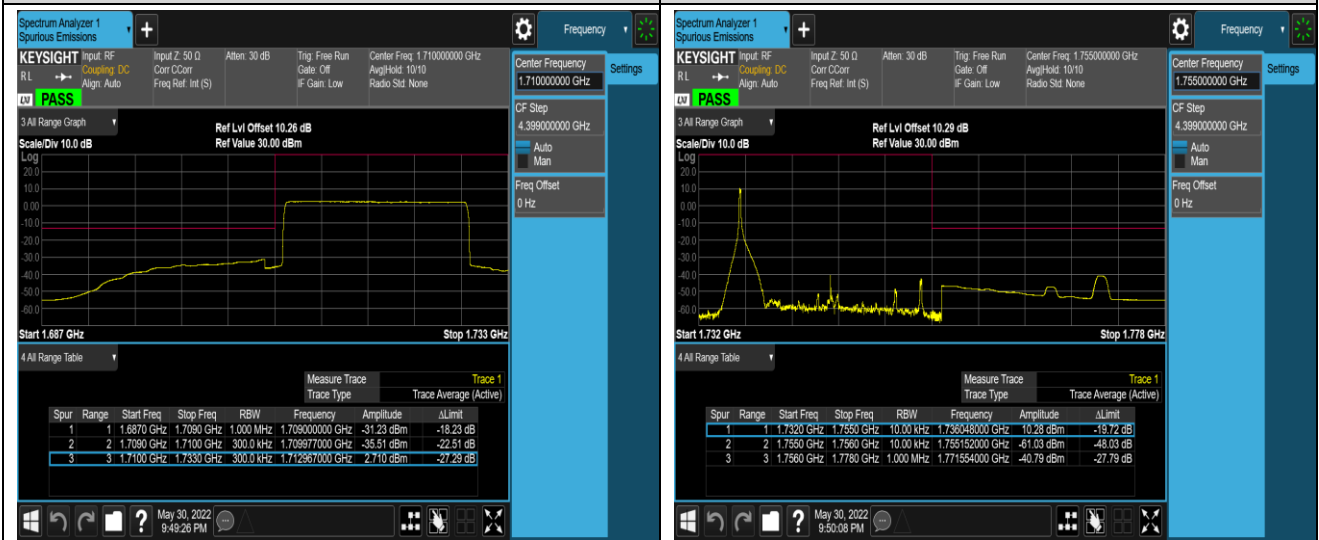

Band4-20MHz-16QAM-20050-100RB#0

Band4-20MHz-16QAM-20300-1RB#0

Band4-20MHz-16QAM-20300-1RB#99

Band4-20MHz-16QAM-20300-100RB#0

Band5-1.4MHz-QPSK-20407-1RB#0

Band5-1.4MHz-QPSK-20407-1RB#5

Band5-1.4MHz-QPSK-20407-6RB#0

Band5-1.4MHz-QPSK-20643-1RB#0

Band5-1.4MHz-QPSK-20643-1RB#5

Band5-1.4MHz-QPSK-20643-6RB#0

Band5-1.4MHz-16QAM-20407-1RB#0

Band5-1.4MHz-16QAM-20407-1RB#5

Band5-1.4MHz-16QAM-20407-6RB#0

Band5-1.4MHz-16QAM-20643-1RB#0