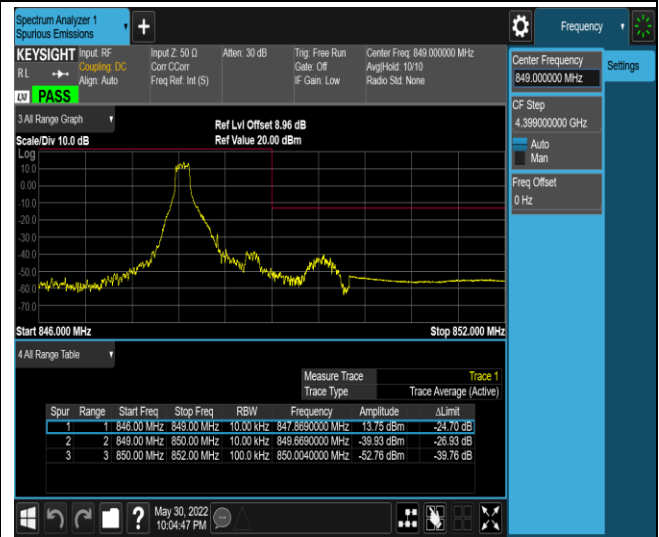

Band5-1.4MHz-QPSK-20643-1RB#0

Band5-1.4MHz-QPSK-20643-6RB#0