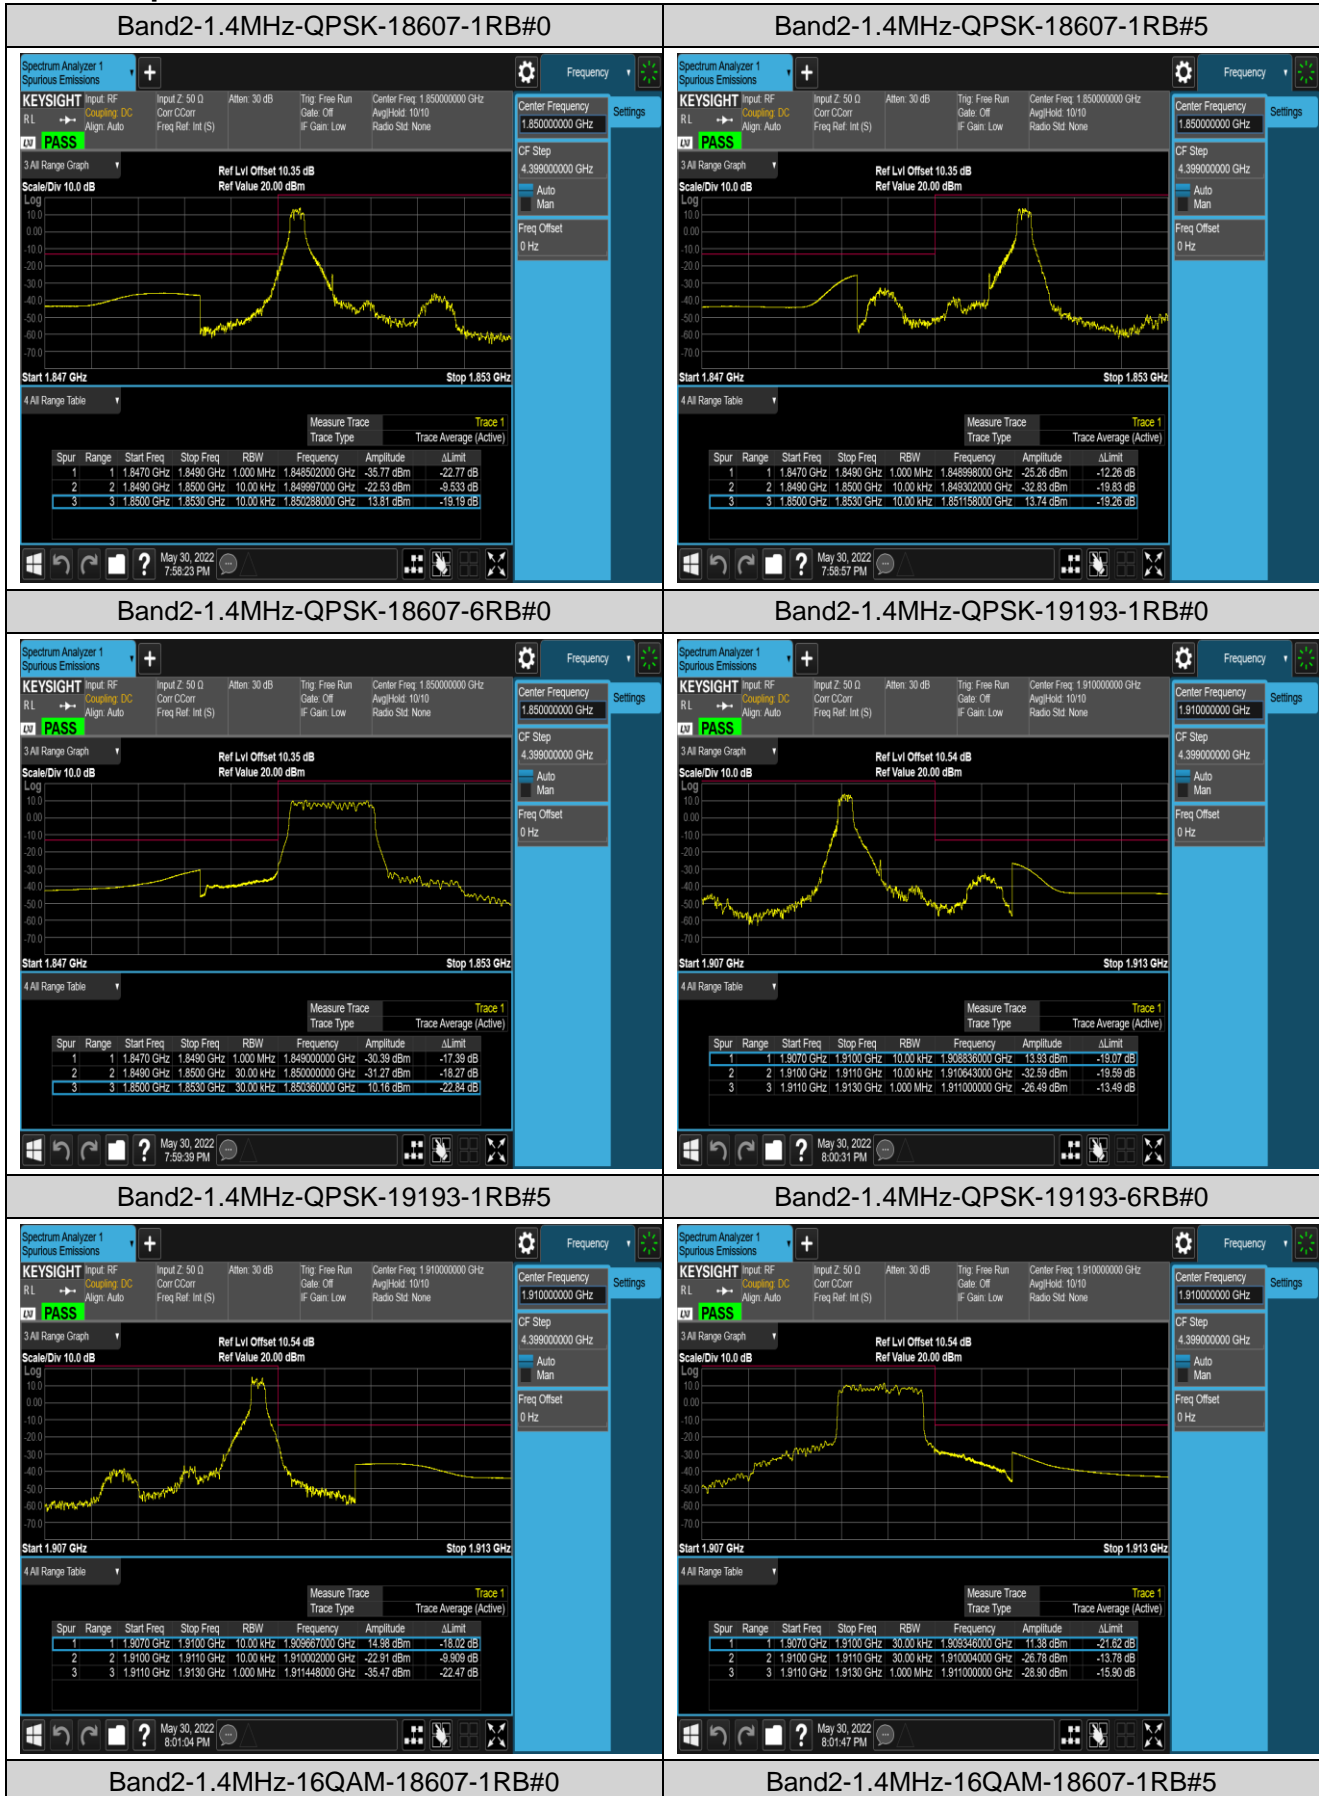

Test Graphs