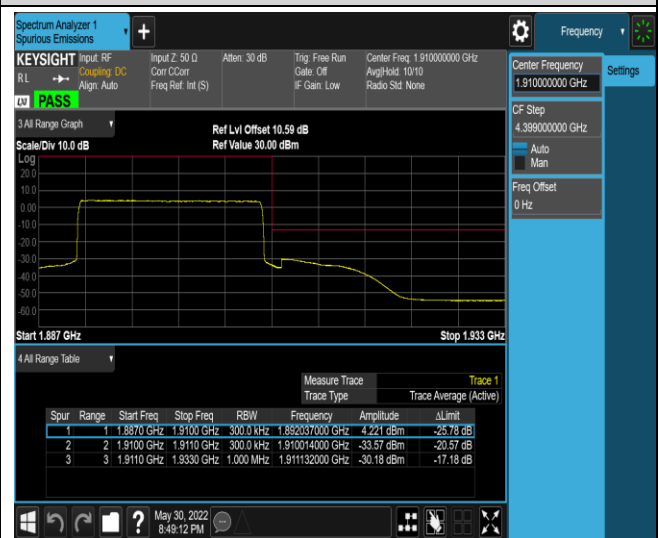

Band2-20MHz-QPSK-19100-100RB#0

Band2-20MHz-16QAM-18700-1RB#99