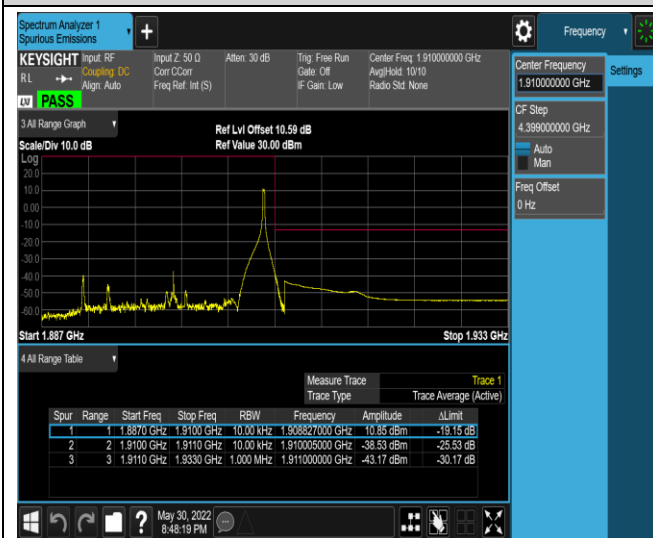

Band2-20MHz-QPSK-19100-1RB#99

Band2-20MHz-16QAM-18700-1RB#0