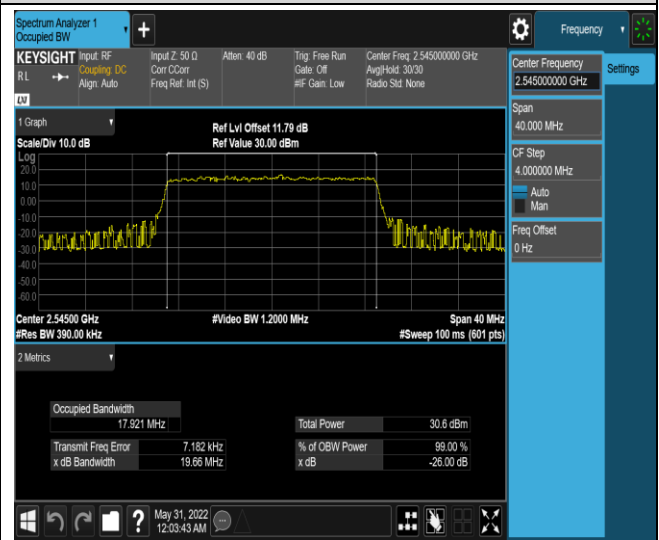

Band41-20MHz-16QAM-40140-100RB#0

Band41-20MHz-16QAM-41140-100RB#0