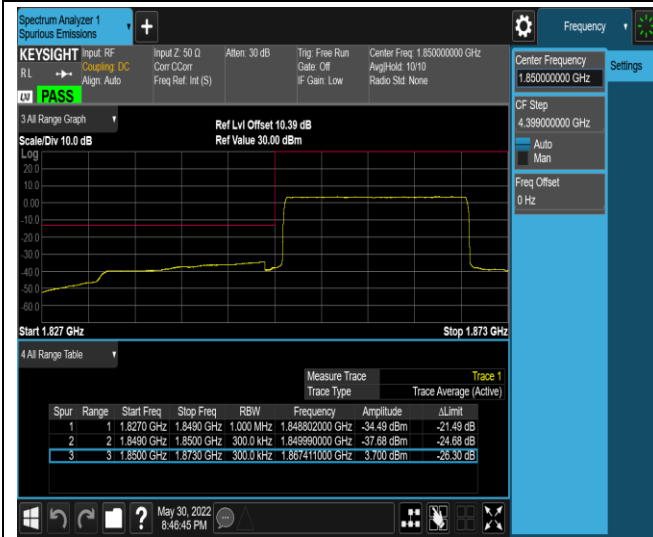

Remark: All bandwidth and all modulation had been tested, but only the worst case data displayed in this report.

Test Graphs

Band2-20MHz-QPSK-18700-100RB#0

Band2-20MHz-QPSK-19100-1RB#0

Band2-20MHz-QPSK-19100-1RB#99