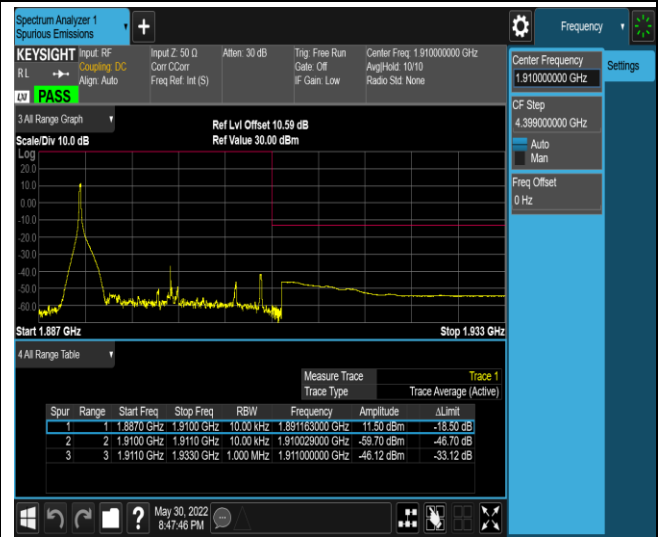

Remark: All bandwidth and all modulation had been tested, but only the worst case data displayed in this report.

Test Graphs

Band2-20MHz-QPSK-18700-100RB#0

Band2-20MHz-QPSK-19100-1RB#0

Band2-20MHz-QPSK-19100-1RB#99