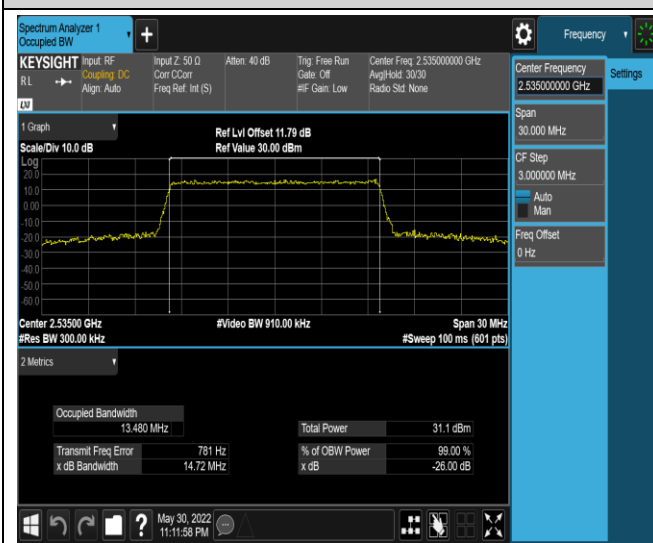

Band7-15MHz-16QAM-21100-75RB#0

Band7-20MHz-QPSK-20850-100RB#0