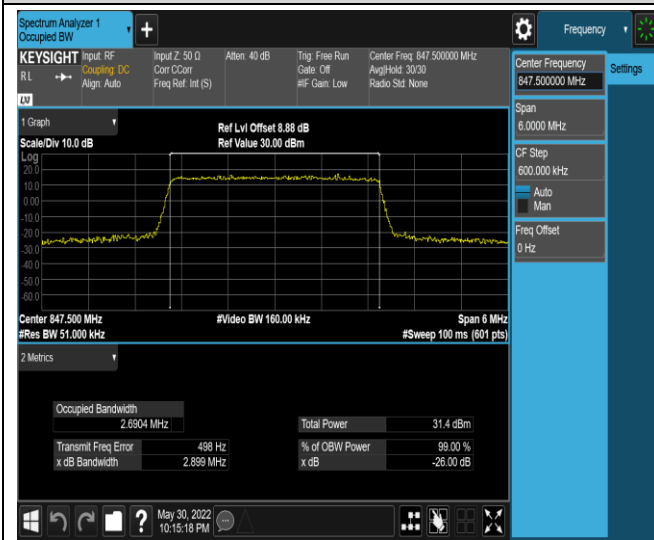

Band5-3MHz-QPSK-20635-15RB#0

Band5-3MHz-16QAM-20525-15RB#0