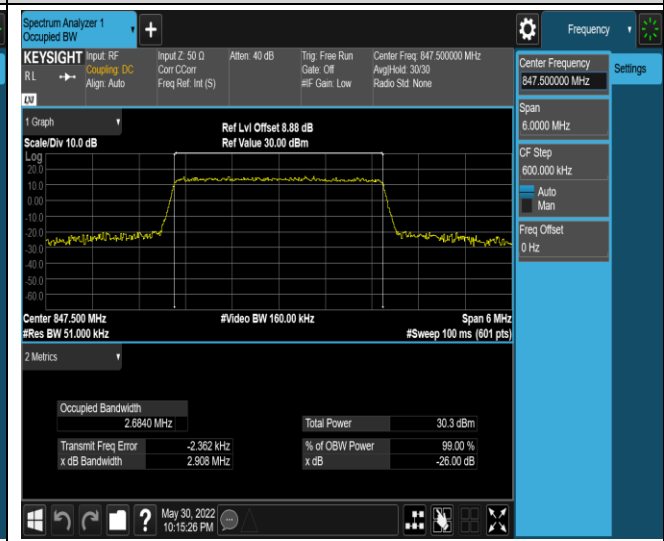

Band5-3MHz-16QAM-20635-15RB#0

Band5-5MHz-QPSK-20525-25RB#0