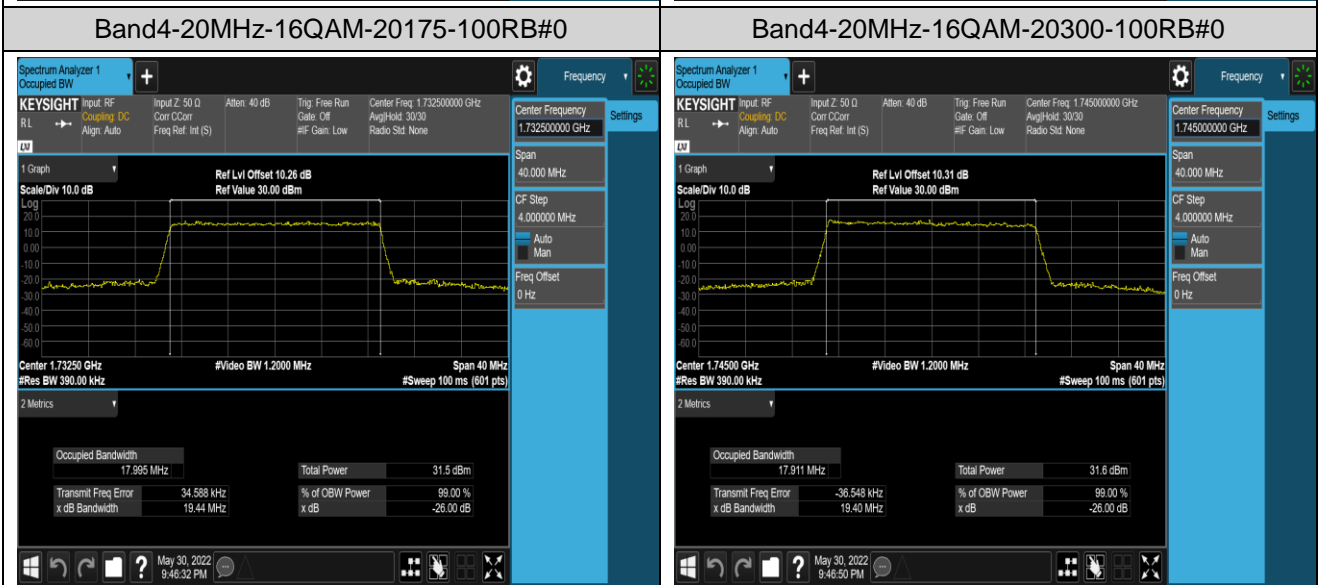

Band4-15MHz-QPSK-20325-75RB#0

Band4-15MHz-16QAM-20025-75RB#0

Band4-15MHz-16QAM-20175-75RB#0

Band4-15MHz-16QAM-20325-75RB#0

Band4-20MHz-QPSK-20050-100RB#0

Band4-20MHz-QPSK-20175-100RB#0

Band5-3MHz-QPSK-20635-15RB#0