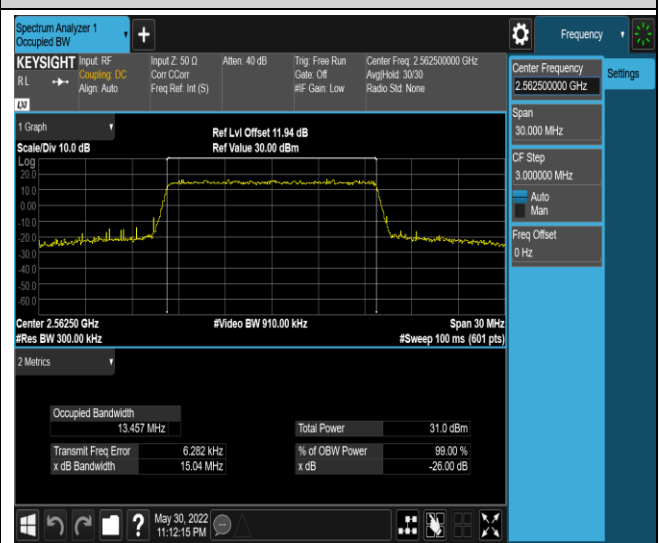

Band7-15MHz-16QAM-21375-75RB#0

Band7-20MHz-QPSK-21100-100RB#0