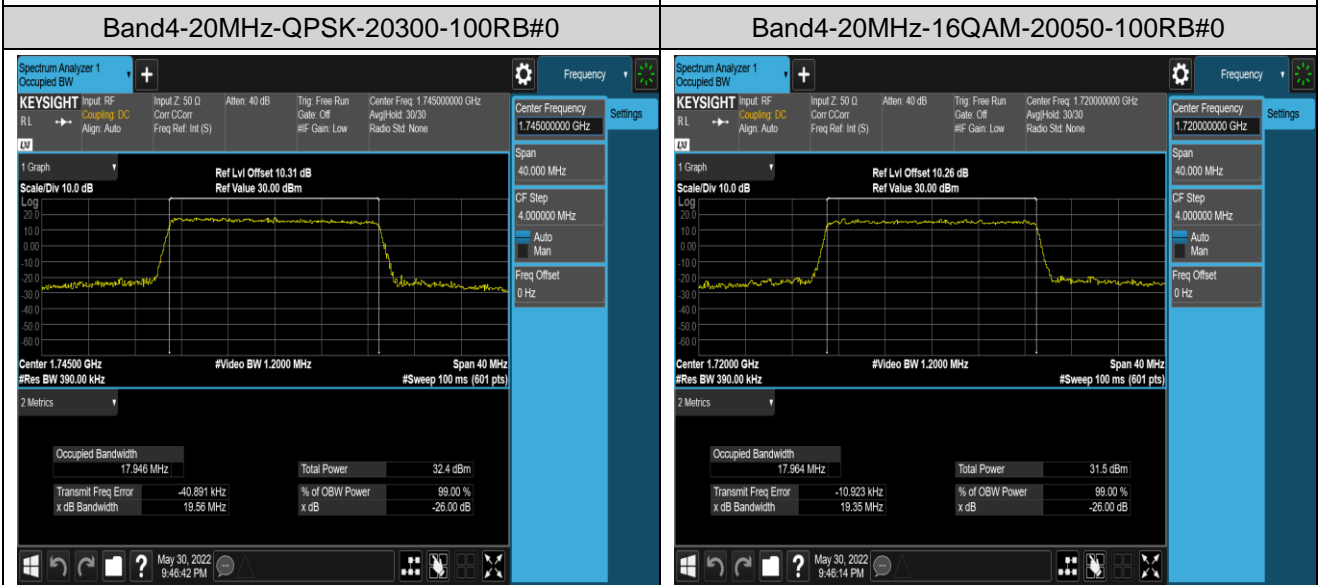

Band4-15MHz-QPSK-20325-75RB#0

Band4-15MHz-16QAM-20025-75RB#0

Band4-15MHz-16QAM-20175-75RB#0

Band4-15MHz-16QAM-20325-75RB#0

Band4-20MHz-QPSK-20050-100RB#0

Band4-20MHz-QPSK-20175-100RB#0

Band5-3MHz-QPSK-20635-15RB#0