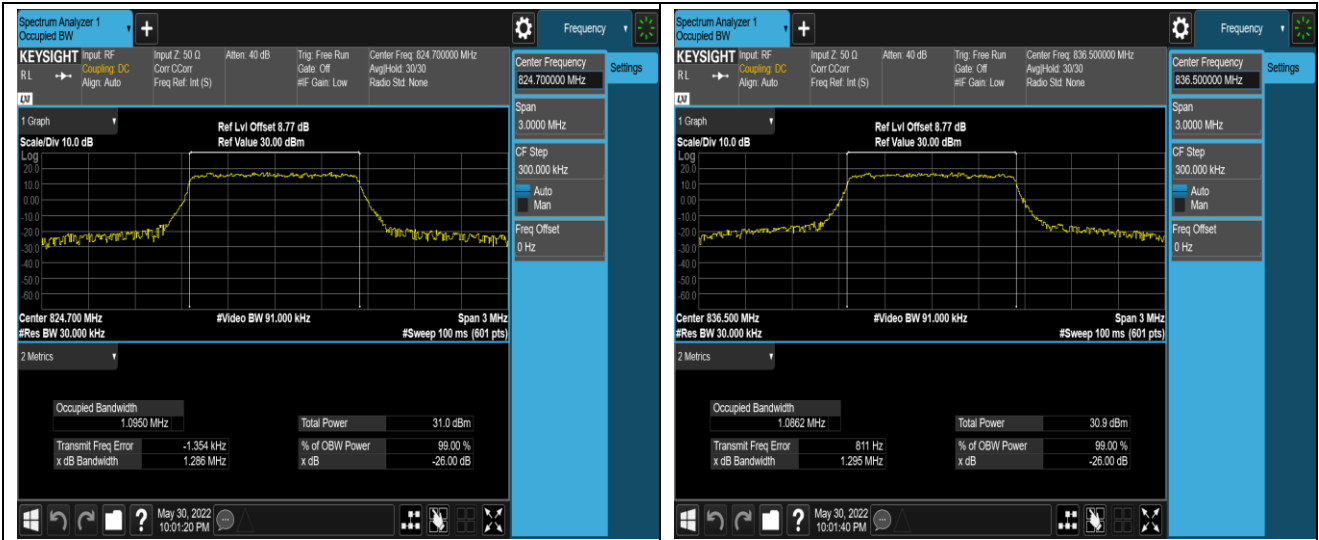

Band4-15MHz-QPSK-20325-75RB#0

Band4-15MHz-16QAM-20025-75RB#0

Band4-15MHz-16QAM-20175-75RB#0

Band4-15MHz-16QAM-20325-75RB#0

Band4-20MHz-QPSK-20050-100RB#0

Band4-20MHz-QPSK-20175-100RB#0

Band5-3MHz-QPSK-20635-15RB#0