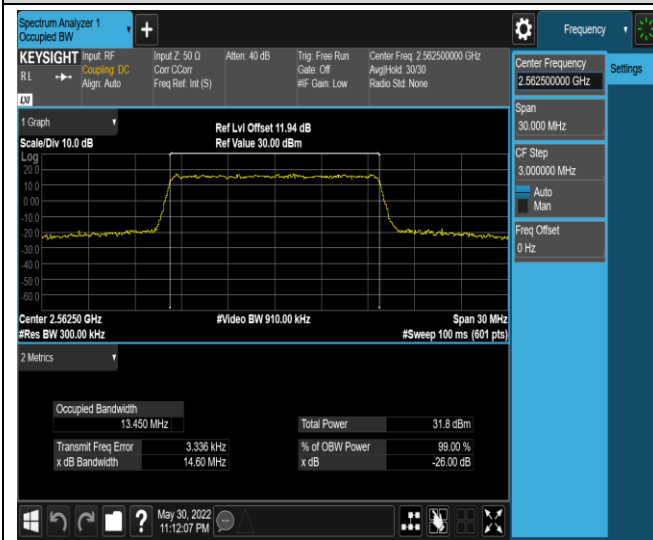

Band7-15MHz-QPSK-21375-75RB#0

Band7-15MHz-16QAM-21100-75RB#0