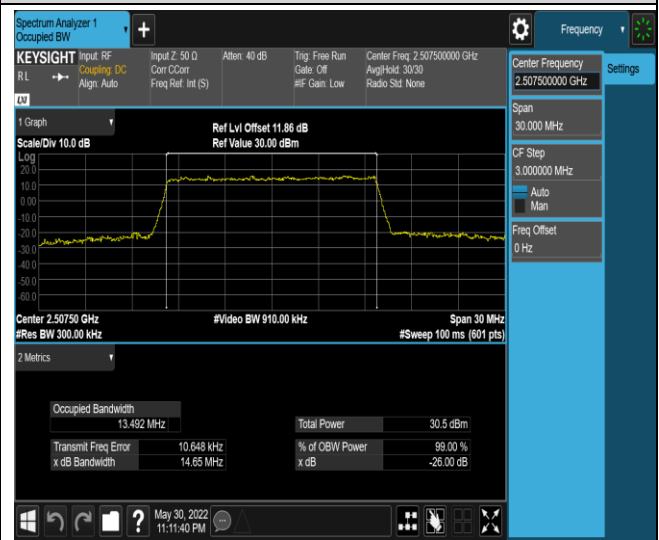

Band7-15MHz-16QAM-20825-75RB#0

Band7-15MHz-16QAM-21375-75RB#0