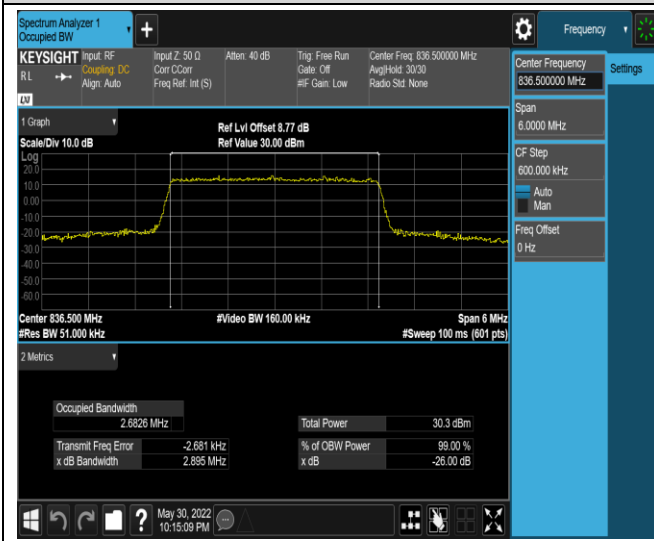

Band5-3MHz-16QAM-20525-15RB#0

Band5-5MHz-QPSK-20425-25RB#0